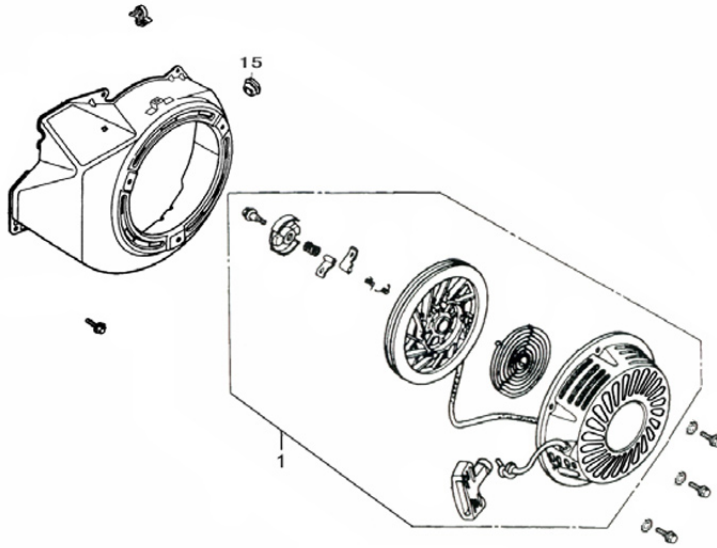

Cylinder Head

ITEM	PART NO.	QTY.	DESCRIPTION
6	0G84420101	1	SPARK PLUG
7	0G9919	1	GASKET, CYLINDER

ITEM	PART NO.	QTY.	DESCRIPTION
8	0G84420102	1	SEALING PAD, CYLINDER
10	0G84420103	1	TUBE, BREATHER

Crankcase

ITEM	PART NO.	QTY.	DESCRIPTION
10	0G84420108	1	OIL SEAL
11	0G84420109	2	WASHER, DRAIN PLUG

ITEM	PART NO.	QTY.	DESCRIPTION
14	0G84420112	1	ALERT UNIT, OIL

389cc ENGINE

Crankcase Cover

ITEM	PART NO.	QTY.	DESCRIPTION
3	0G84420114	1	O-RING OIL FILLER CAP
11	0G84420115	1	PACKING, CASE COVER

ITEM	PART NO.	QTY.	DESCRIPTION
13	0G84420116	1	OIL SEAL
15	0G84420117	1	BEARING, RADIAL BALL

Camshaft

ITEM	PART NO.	QTY.	DESCRIPTION
3	0G84420120	2	ROCKER ARM
6	0G84420121	2	PUSH ROD
9	0G84420122	1	ROTATOR, VALVE
10	0G84420123	1	RETAINER, EX. VALVE SPRING
11	0G84420124	2	SPRING, VALVE

ITEM	PART NO.	QTY.	DESCRIPTION
12	0G84420125	1	SEAT, VALVE SPRING
13	0G84420126	1	VALVE, EX.
14	0G84420127	1	VALVE, IN.
15	0G84420128	1	SEAL, VALVE STEM

Starter

ITEM	PART NO.	QTY.	DESCRIPTION
1	0G9798	1	STARTER ASSY.
15	0G9911	1	RUN/STOP SWITCH