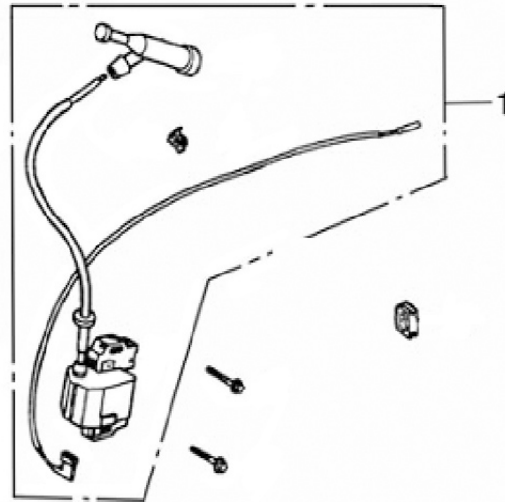

ITEM	PART NO.	QTY.	DESCRIPTION
13	0G84420116	1	OIL SEAL
15	0G84420117	1	BEARING, RADIAL BALL

Camshaft

ITEM	PART NO.	QTY.	DESCRIPTION
3	0G84420120	2	ROCKER ARM
6	0G84420121	2	PUSH ROD
9	0G84420122	1	ROTATOR, VALVE
10	0G84420123	1	RETAINER, EX. VALVE SPRING
11	0G84420124	2	SPRING, VALVE

ITEM	PART NO.	QTY.	DESCRIPTION
12	0G84420125	1	SEAT, VALVE SPRING
13	0G84420126	1	VALVE, EX.
14	0G84420127	1	VALVE, IN.
15	0G84420128	1	SEAL, VALVE STEM

Starter

ITEM	PART NO.	QTY.	DESCRIPTION
1	0G9798	1	STARTER ASSY.
15	0G9911	1	RUN/STOP SWITCH

Carburetor

ITEM	PART NO.	QTY.	DESCRIPTION
1	0G9915	1	CARBURETOR ASSY.
20	0G84420144	1	GASKET, INSULATOR

ITEM	PART NO.	QTY.	DESCRIPTION
21	0G84420145	1	SPACER, CARBURETOR
22	0G9916	1	GASKET, CARBURETOR

389cc ENGINE

Ignition

ITEM	PART NO.	QTY.	DESCRIPTION
1	0G84420150	1	COIL ASSY., IGNITION

Air Cleaner

ITEM	PART NO.	QTY.	DESCRIPTION
1	0G84420151	1	ELEMENT, AIR CLEANER, 2-PIECE
3	0G84420152	1	SEAL, AIR CLEANER
4	0G84420153	1	COVER, AIR CLEANER