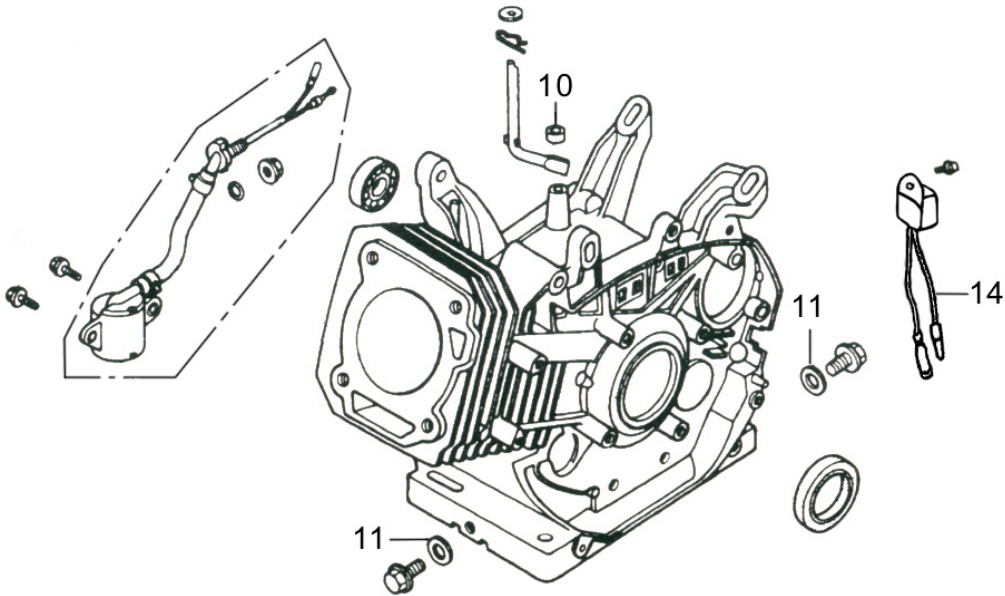

Cylinder Head

ITEM	PART NO.	QTY.	DESCRIPTION
6	0G84420101	1	SPARK PLUG
7	0G9919	1	GASKET, CYLINDER

ITEM	PART NO.	QTY.	DESCRIPTION
8	0G84420102	1	SEALING PAD, CYLINDER
10	0G84420103	1	TUBE, BREATHER

Crankcase

ITEM	PART NO.	QTY.	DESCRIPTION
10	0G84420108	1	OIL SEAL
11	0G84420109	2	WASHER, DRAIN PLUG

ITEM	PART NO.	QTY.	DESCRIPTION
14	0G84420112	1	ALERT UNIT, OIL

389cc ENGINE

Crankcase Cover

ITEM	PART NO.	QTY.	DESCRIPTION
3	0G84420114	1	O-RING OIL FILLER CAP
11	0G84420115	1	PACKING, CASE COVER

ITEM	PART NO.	QTY.	DESCRIPTION
13	0G84420116	1	OIL SEAL
15	0G84420117	1	BEARING, RADIAL BALL

Camshaft

ITEM	PART NO.	QTY.	DESCRIPTION
3	0G84420120	2	ROCKER ARM
6	0G84420121	2	PUSH ROD
9	0G84420122	1	ROTATOR, VALVE
10	0G84420123	1	RETAINER, EX. VALVE SPRING
11	0G84420124	2	SPRING, VALVE

ITEM	PART NO.	QTY.	DESCRIPTION
12	0G84420125	1	SEAT, VALVE SPRING
13	0G84420126	1	VALVE, EX.
14	0G84420127	1	VALVE, IN.
15	0G84420128	1	SEAL, VALVE STEM

Starter

ITEM	PART NO.	QTY.	DESCRIPTION
1	0G9798	1	STARTER ASSY.
15	0G9911	1	RUN/STOP SWITCH