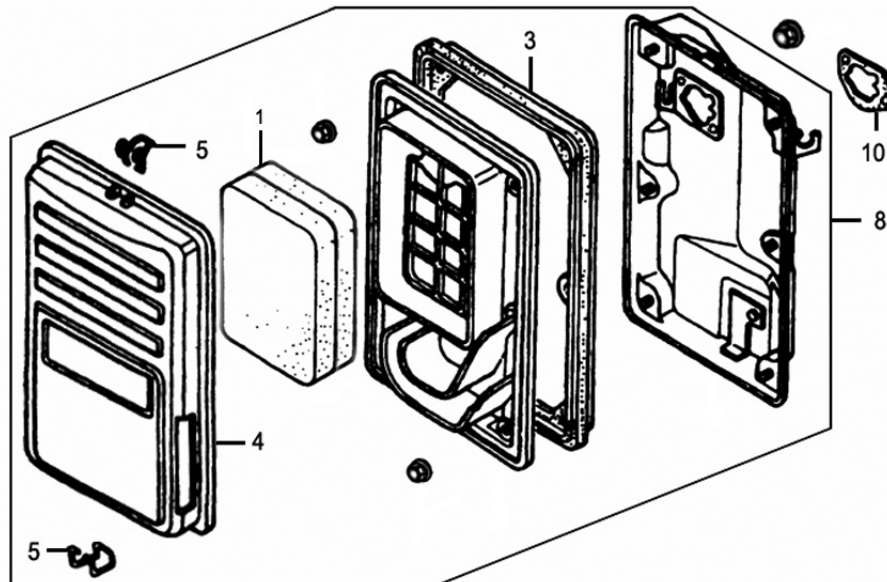

ITEM	PART NO.	QTY.	DESCRIPTION
12	0G84420125	1	SEAT, VALVE SPRING
13	0G84420126	1	VALVE, EX.
14	0G84420127	1	VALVE, IN.
15	0G84420128	1	SEAL, VALVE STEM

Starter

ITEM	PART NO.	QTY.	DESCRIPTION
1	0G9798	1	STARTER ASSY.
15	0G9911	1	RUN/STOP SWITCH

Carburetor

ITEM	PART NO.	QTY.	DESCRIPTION
1	0G9915	1	CARBURETOR ASSY.
20	0G84420144	1	GASKET, INSULATOR

ITEM	PART NO.	QTY.	DESCRIPTION
21	0G84420145	1	SPACER, CARBURETOR
22	0G9916	1	GASKET, CARBURETOR

389cc ENGINE

Ignition

ITEM	PART NO.	QTY.	DESCRIPTION
1	0G84420150	1	COIL ASSY., IGNITION

Air Cleaner

ITEM	PART NO.	QTY.	DESCRIPTION
1	0G84420151	1	ELEMENT, AIR CLEANER, 2-PIECE
3	0G84420152	1	SEAL, AIR CLEANER
4	0G84420153	1	COVER, AIR CLEANER