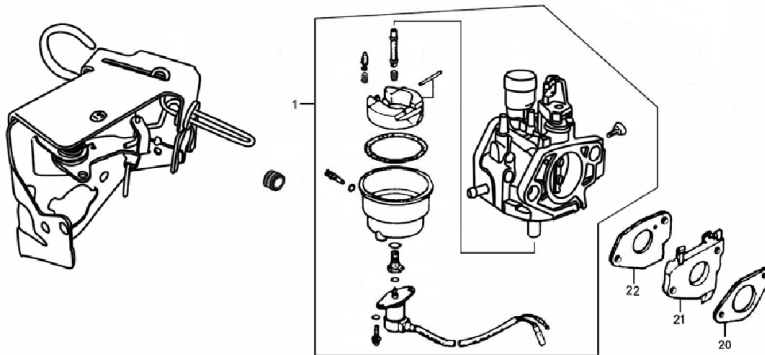

Carburetor

ITEM	PART NO.	QTY.	DESCRIPTION
1	0G9915	1	CARBURETOR ASSY.
20	0G84420144	1	GASKET, INSULATOR

ITEM	PART NO.	QTY.	DESCRIPTION
21	0G84420145	1	SPACER, CARBURETOR
22	0G9916	1	GASKET, CARBURETOR