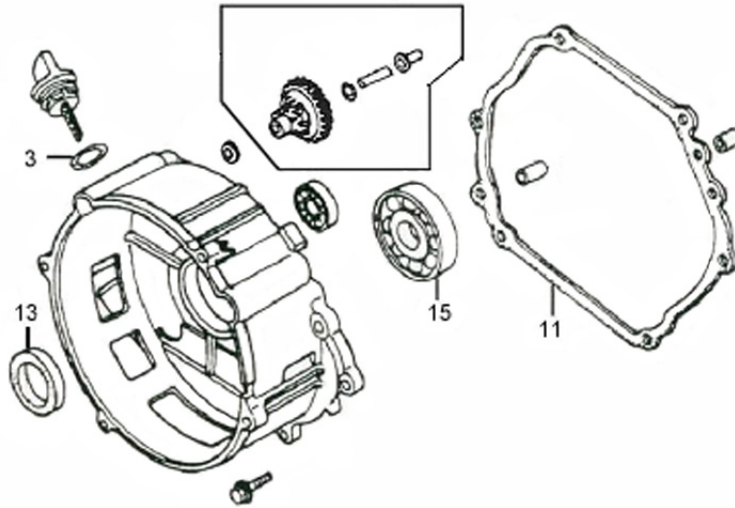

Cylinder Head

ITEM	PART NO.	QTY.	DESCRIPTION
6	0G84420101	1	SPARK PLUG
7	0G9919	1	GASKET, CYLINDER

ITEM	PART NO.	QTY.	DESCRIPTION
8	0G84420102	1	SEALING PAD, CYLINDER
10	0G84420103	1	TUBE, BREATHER

Crankcase

ITEM	PART NO.	QTY.	DESCRIPTION
10	0G84420108	1	OIL SEAL
11	0G84420109	2	WASHER, DRAIN PLUG

ITEM	PART NO.	QTY.	DESCRIPTION
14	0G84420112	1	ALERT UNIT, OIL

389cc ENGINE

Crankcase Cover

ITEM	PART NO.	QTY.	DESCRIPTION
3	0G84420114	1	O-RING OIL FILLER CAP
11	0G84420115	1	PACKING, CASE COVER

ITEM	PART NO.	QTY.	DESCRIPTION
13	0G84420116	1	OIL SEAL
15	0G84420117	1	BEARING, RADIAL BALL

Camshaft

ITEM	PART NO.	QTY.	DESCRIPTION
3	0G84420120	2	ROCKER ARM
6	0G84420121	2	PUSH ROD
9	0G84420122	1	ROTATOR, VALVE
10	0G84420123	1	RETAINER, EX. VALVE SPRING
11	0G84420124	2	SPRING, VALVE

ITEM	PART NO.	QTY.	DESCRIPTION
12	0G84420125	1	SEAT, VALVE SPRING
13	0G84420126	1	VALVE, EX.
14	0G84420127	1	VALVE, IN.
15	0G84420128	1	SEAL, VALVE STEM

Starter

ITEM	PART NO.	QTY.	DESCRIPTION
1	0G9798	1	STARTER ASSY.
15	0G9911	1	RUN/STOP SWITCH