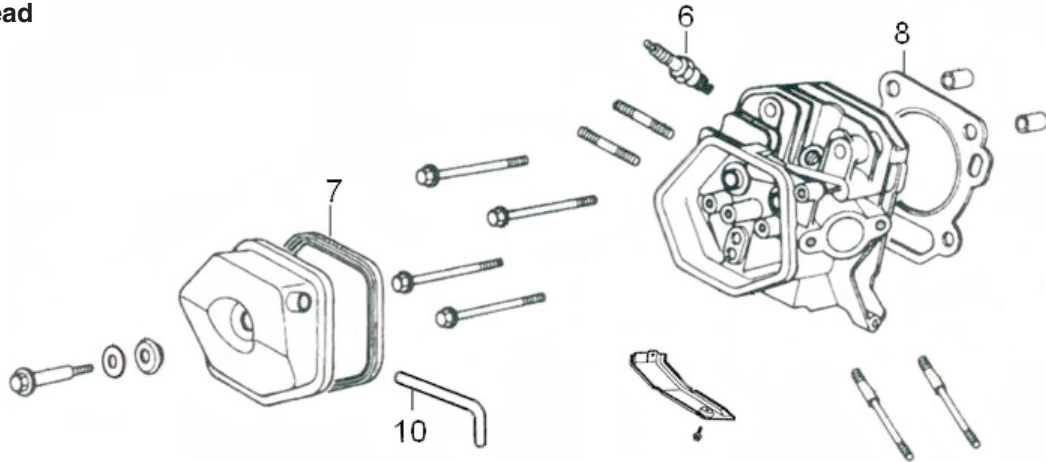

Cylinder Head

ITEM	PART NO.	QTY.	DESCRIPTION
6	0G84420101	1	SPARK PLUG
7	0G9919	1	GASKET, CYLINDER

ITEM	PART NO.	QTY.	DESCRIPTION
8	0G84420102	1	SEALING PAD, CYLINDER
10	0G84420103	1	TUBE, BREATHER

Crankcase

ITEM	PART NO.	QTY.	DESCRIPTION
10	0G84420108	1	OIL SEAL
11	0G84420109	2	WASHER, DRAIN PLUG

ITEM	PART NO.	QTY.	DESCRIPTION
14	0G84420112	1	ALERT UNIT, OIL

389cc ENGINE

Crankcase Cover

ITEM	PART NO.	QTY.	DESCRIPTION
3	0G84420114	1	O-RING OIL FILLER CAP
11	0G84420115	1	PACKING, CASE COVER

ITEM	PART NO.	QTY.	DESCRIPTION
13	0G84420116	1	OIL SEAL
15	0G84420117	1	BEARING, RADIAL BALL

Camshaft

ITEM	PART NO.	QTY.	DESCRIPTION
3	0G84420120	2	ROCKER ARM
6	0G84420121	2	PUSH ROD
9	0G84420122	1	ROTATOR, VALVE
10	0G84420123	1	RETAINER, EX. VALVE SPRING
11	0G84420124	2	SPRING, VALVE

ITEM	PART NO.	QTY.	DESCRIPTION
12	0G84420125	1	SEAT, VALVE SPRING
13	0G84420126	1	VALVE, EX.
14	0G84420127	1	VALVE, IN.
15	0G84420128	1	SEAL, VALVE STEM

Starter

ITEM	PART NO.	QTY.	DESCRIPTION
1	0G9798	1	STARTER ASSY.
15	0G9911	1	RUN/STOP SWITCH