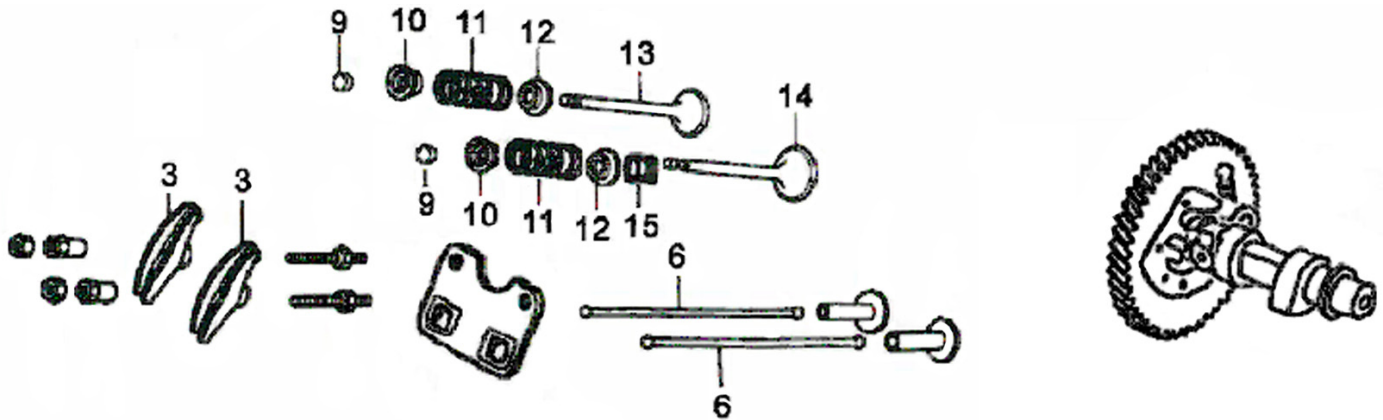

Cylinder Head

ITEM	PART NO.	QTY.	DESCRIPTION
6	0G84420101	1	SPARK PLUG
7	0G9919	1	GASKET, CYLINDER

ITEM	PART NO.	QTY.	DESCRIPTION
8	0G84420102	1	SEALING PAD, CYLINDER
10	0G84420103	1	TUBE, BREATHER

Crankcase

ITEM	PART NO.	QTY.	DESCRIPTION
10	0G84420108	1	OIL SEAL
11	0G84420109	2	WASHER, DRAIN PLUG

ITEM	PART NO.	QTY.	DESCRIPTION
14	0G84420112	1	ALERT UNIT, OIL

389cc ENGINE

Crankcase Cover

ITEM	PART NO.	QTY.	DESCRIPTION
3	0G84420114	1	O-RING OIL FILLER CAP
11	0G84420115	1	PACKING, CASE COVER

ITEM	PART NO.	QTY.	DESCRIPTION
13	0G84420116	1	OIL SEAL
15	0G84420117	1	BEARING, RADIAL BALL

Camshaft

ITEM	PART NO.	QTY.	DESCRIPTION
3	0G84420120	2	ROCKER ARM
6	0G84420121	2	PUSH ROD
9	0G84420122	1	ROTATOR, VALVE
10	0G84420123	1	RETAINER, EX. VALVE SPRING
11	0G84420124	2	SPRING, VALVE

ITEM	PART NO.	QTY.	DESCRIPTION
12	0G84420125	1	SEAT, VALVE SPRING
13	0G84420126	1	VALVE, EX.
14	0G84420127	1	VALVE, IN.
15	0G84420128	1	SEAL, VALVE STEM

Starter

ITEM	PART NO.	QTY.	DESCRIPTION
1	0G9798	1	STARTER ASSY.
15	0G9911	1	RUN/STOP SWITCH