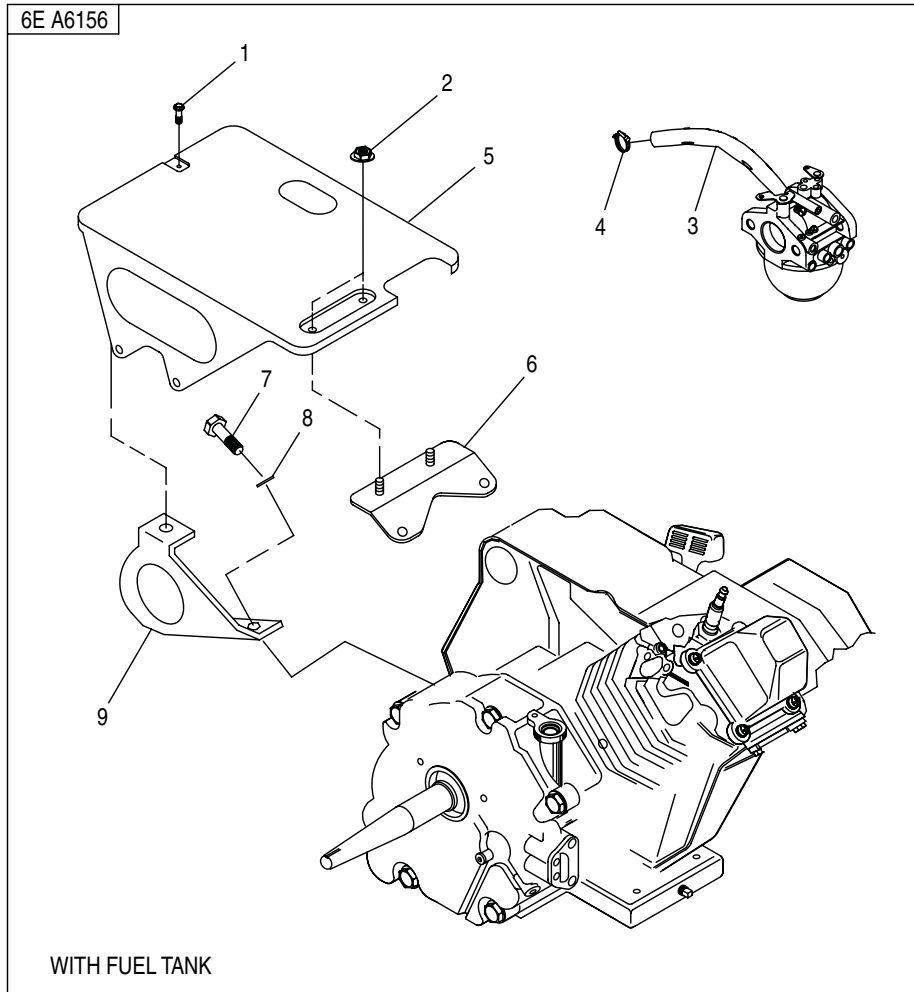

Exploded Views and Parts Lists

GH-410 Engine
Oil Filter Option – Drawing No. 0C3951G

ITEM	PART NO.	QTY.	DESCRIPTION
1	086999	1	GASKET,OIL FILTER ADAPTOR
2	0D5667	1	ADAPTOR, OIL FILTER NO TAPPED HOLES
3	049821	2	SCREW, SHC M8-1.25 X 30 G12.9
4	0D9235	1	SWITCH, HOBBS OIL PRESSURE 5PSI
5	070185B	1	FILTER, OIL BLACK 75 LONG
6	087858N	1	ASSEMBLY, WIRE #0 – 4.5" LONG

Exploded Views and Parts Lists

GH-410 Engine
Idle Control Option – Drawing No. 0C3954B-B

ITEM	PART NO.	QTY.	DESCRIPTION
1	078653	1	SWITCH, ENGINE RUN-STOP
2	085272	1	ASSEMBLY, LOW OIL INDICATOR
3	093104	1	DECAL, L.O.S. GN360 13HP
4	092981	1	ASSEMBLY, WIRE
5	022097	2	WASHER, LOCK M6-1/4
6	092079	2	SCREW, HHTT M6-1.0 X 25 BP
7	0D9760	1	ASSEMBLY, IGNITION COIL GN410
8	084329	1	HOUSING, MALE 3-PIN
9	085767	.525 FT	SLEEVING, UL #3- BLACK
10	0E7585	1	SPARK PLUG, CHAMPION RC14YC
11	072734	1	ASSEMBLY, GOVERNOR LEVER
12	072735	1	ROD, GOVERNOR CONTROL
13	0C3978	1	SPRING, ANTI-LASH
14	073100	1	SPRING, GOVERNOR 320/360/410
15	083502	1	BOLT, GOVERNOR ADJUSTMENT M5
16	082025	1	NUT, HEX LOCK M5-0.8 NYLON INSERT ZINC
17	022717B	1	GROMMET, 9/16 X 1/16 X 7/16
18	045756	1	SCREW, TAPTITE M6-1.0 X 10 YEL CHR
19	087221C	1	ASSEMBLY, LOS MODULE

Exploded Views and Parts Lists

GH-410 Engine
Fuel Line Option – Drawing No. 0C3998A-A

ITEM	PART NO.	QTY.	DESCRIPTION
1	059012	1	SCREW HHFC M8-1.25 X 20
2	052858	2	NUT LOCK FLANGE M8-1.25
3	0F9176Q	1	HOSE .25ID SETIFLEX II BARRIER 6-1/2" LONG
4	048031C	2	CLAMP HOSE BAND 1/4
5	0B2348	1	CRADLE 2 GAL TANK
6	096083	1	BRACKET TANK CRADLE FRONT
7	040976	2	SCREW SHC M8-1.25 X 20 G12.9
8	022129	2	WASHER LOCK M8-5/16
9	096084	1	BRACKET TANK CRADLE REAR