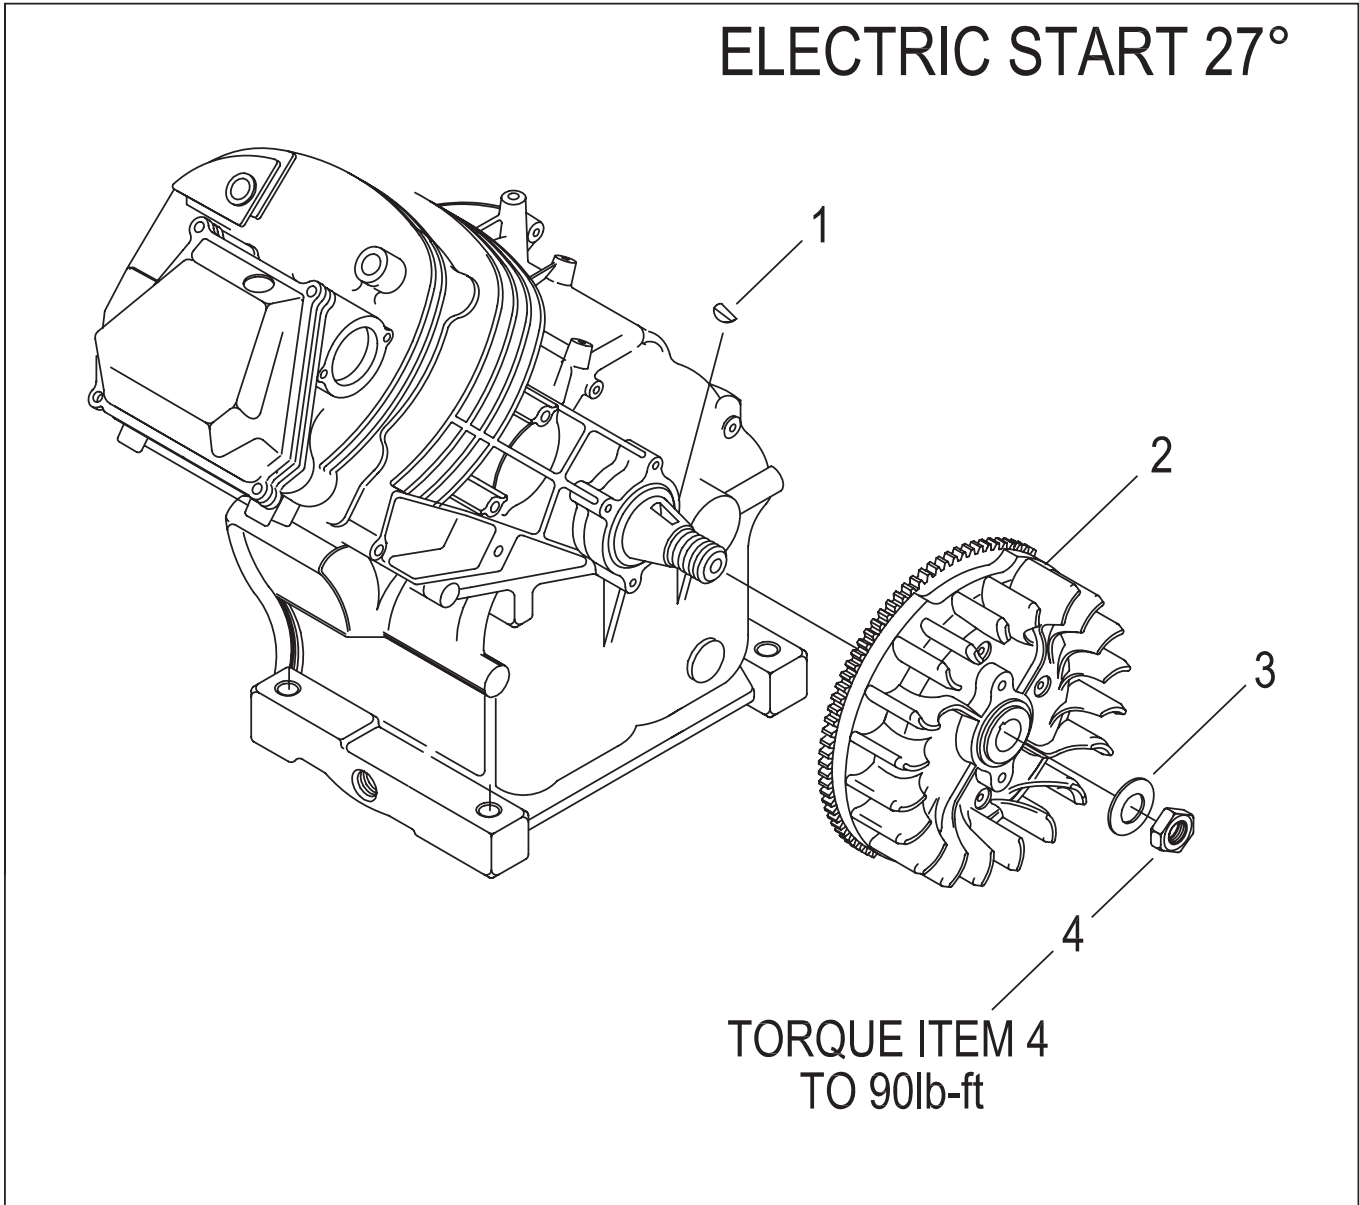

ITEM	PART NO.	QTY.	DESCRIPTION
1	082774	1	KEY, WOODRUFF 4 x 19D
2	091222C	1	ASSY, FLYWHEEL W/RING GEAR 27 DEGREE
3	067198N	1	WASHER, BELV-20 X 2.2
4	067890	1	NUT, HEX - FLYWHEEL