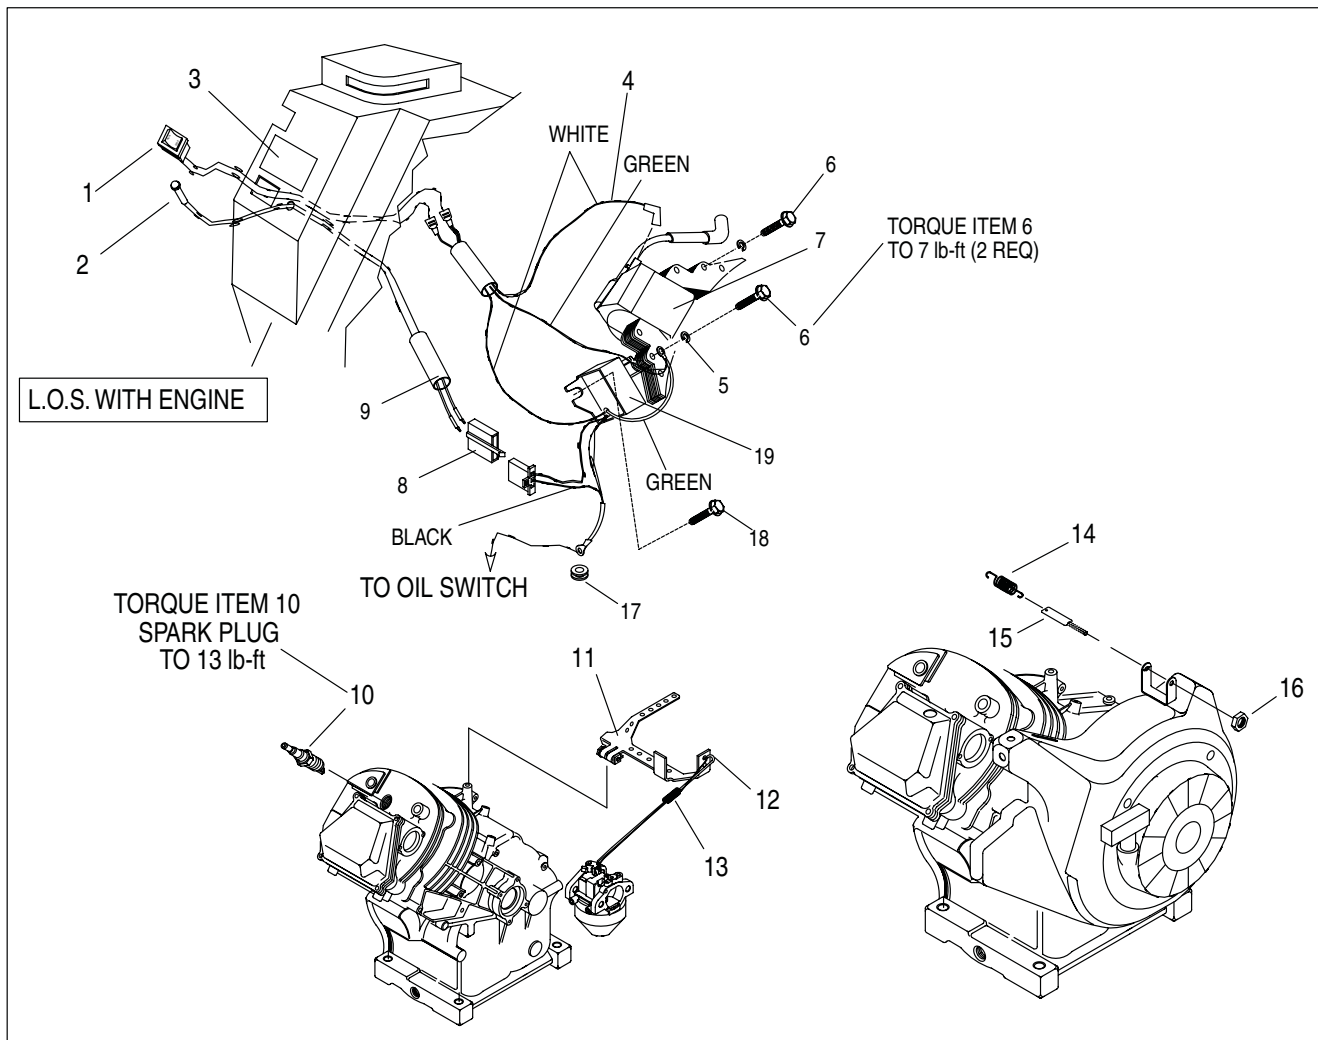

* See additional drawing for specific part number for this part.

ASSEMBLY, PISTON & CONROD
COMPLETE

ITEM	PART NO.	QTY.	DESCRIPTION	ITEM	PART NO.	QTY.	DESCRIPTION
1	0D9241H	1	ASSEMBLY, PISTON, PIN, & CONROD HLC GH410	1E	071983	2	RETAINER, PISTON PIN 20
1A	0E3221	1	ASSEMBLY, CONNECTING ROD 360/410	2	0E8440	1	ASSEMBLY, CRANKSHAFT W/ 0E3505 CRANK
1B	0E1466	1	PIN, PISTON 20 DIA X 48 LG	3	0E6519	1	ASSEMBLY, GOVERNOR GEAR W/ STAMPED FLYWEIGHT
1C	021533	1	SET, PISTON RING 90mm DIA.	4	0A8898B	1	ASSEMBLY, GEAR COVER W/TAPER PLUGS
1D	0E2985	1	PISTON, 9.5:1 90mm DIA. LIGHTER				

Exploded Views and Parts Lists

GH-410 Engine
Oil Filter Option – Drawing No. 0C3951G

ITEM	PART NO.	QTY.	DESCRIPTION
1	086999	1	GASKET,OIL FILTER ADAPTOR
2	0D5667	1	ADAPTOR, OIL FILTER NO TAPPED HOLES
3	049821	2	SCREW, SHC M8-1.25 X 30 G12.9
4	0D9235	1	SWITCH, HOBBS OIL PRESSURE 5PSI
5	070185B	1	FILTER, OIL BLACK 75 LONG
6	087858N	1	ASSEMBLY, WIRE #0 – 4.5" LONG

Exploded Views and Parts Lists

GH-410 Engine
Idle Control Option – Drawing No. 0C3954B-B

ITEM	PART NO.	QTY.	DESCRIPTION
1	078653	1	SWITCH, ENGINE RUN-STOP
2	085272	1	ASSEMBLY, LOW OIL INDICATOR
3	093104	1	DECAL, L.O.S. GN360 13HP
4	092981	1	ASSEMBLY, WIRE
5	022097	2	WASHER, LOCK M6-1/4
6	092079	2	SCREW, HHTT M6-1.0 X 25 BP
7	0D9760	1	ASSEMBLY, IGNITION COIL GN410
8	084329	1	HOUSING, MALE 3-PIN
9	085767	.525 FT	SLEEVING, UL #3- BLACK
10	0E7585	1	SPARK PLUG, CHAMPION RC14YC
11	072734	1	ASSEMBLY, GOVERNOR LEVER
12	072735	1	ROD, GOVERNOR CONTROL
13	0C3978	1	SPRING, ANTI-LASH
14	073100	1	SPRING, GOVERNOR 320/360/410
15	083502	1	BOLT, GOVERNOR ADJUSTMENT M5
16	082025	1	NUT, HEX LOCK M5-0.8 NYLON INSERT ZINC
17	022717B	1	GROMMET, 9/16 X 1/16 X 7/16
18	045756	1	SCREW, TAPTITE M6-1.0 X 10 YEL CHR
19	087221C	1	ASSEMBLY, LOS MODULE