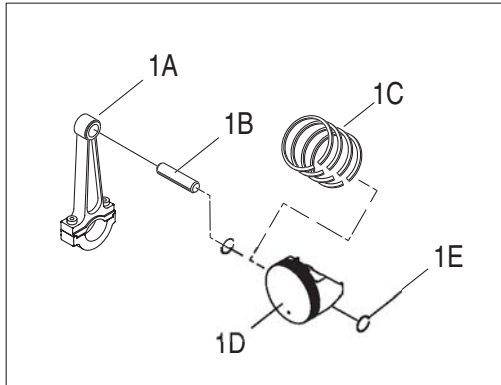

ASSEMBLY, PISTON & CONROD
COMPLETE

ITEM	PART NO.	QTY.	DESCRIPTION	ITEM	PART NO.	QTY.	DESCRIPTION
1	0D9241H	1	ASSEMBLY, PISTON, PIN, & CONROD HLC GH410	1E	071983	2	RETAINER, PISTON PIN 20
1A	0E3221	1	ASSEMBLY, CONNECTING ROD 360/410	2	0E8440	1	ASSEMBLY, CRANKSHAFT W/ 0E3505 CRANK
1B	0E1466	1	PIN, PISTON 20 DIA X 48 LG	3	0E6519	1	ASSEMBLY, GOVERNOR GEAR W/ STAMPED FLYWEIGHT
1C	021533	1	SET, PISTON RING 90mm DIA.	4	0A8898B	1	ASSEMBLY, GEAR COVER W/TAPER PLUGS
1D	0E2985	1	PISTON, 9.5:1 90mm DIA. LIGHTER