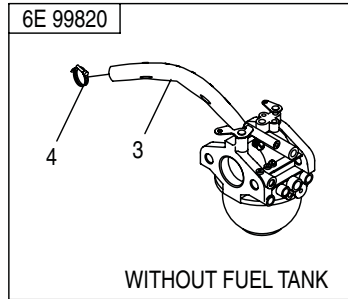

Exploded Views and Parts Lists

GH-410 Engine
Fuel Line Option – Drawing No. 0C3998A-A

ITEM	PART NO.	QTY.	DESCRIPTION
1	059012	1	SCREW HHFC M8-1.25 X 20
2	052858	2	NUT LOCK FLANGE M8-1.25
3	0F9176Q	1	HOSE .25ID SETIFLEX II BARRIER 6-1/2" LONG
4	048031C	2	CLAMP HOSE BAND 1/4
5	0B2348	1	CRADLE 2 GAL TANK
6	096083	1	BRACKET TANK CRADLE FRONT
7	040976	2	SCREW SHC M8-1.25 X 20 G12.9
8	022129	2	WASHER LOCK M8-5/16
9	096084	1	BRACKET TANK CRADLE REAR