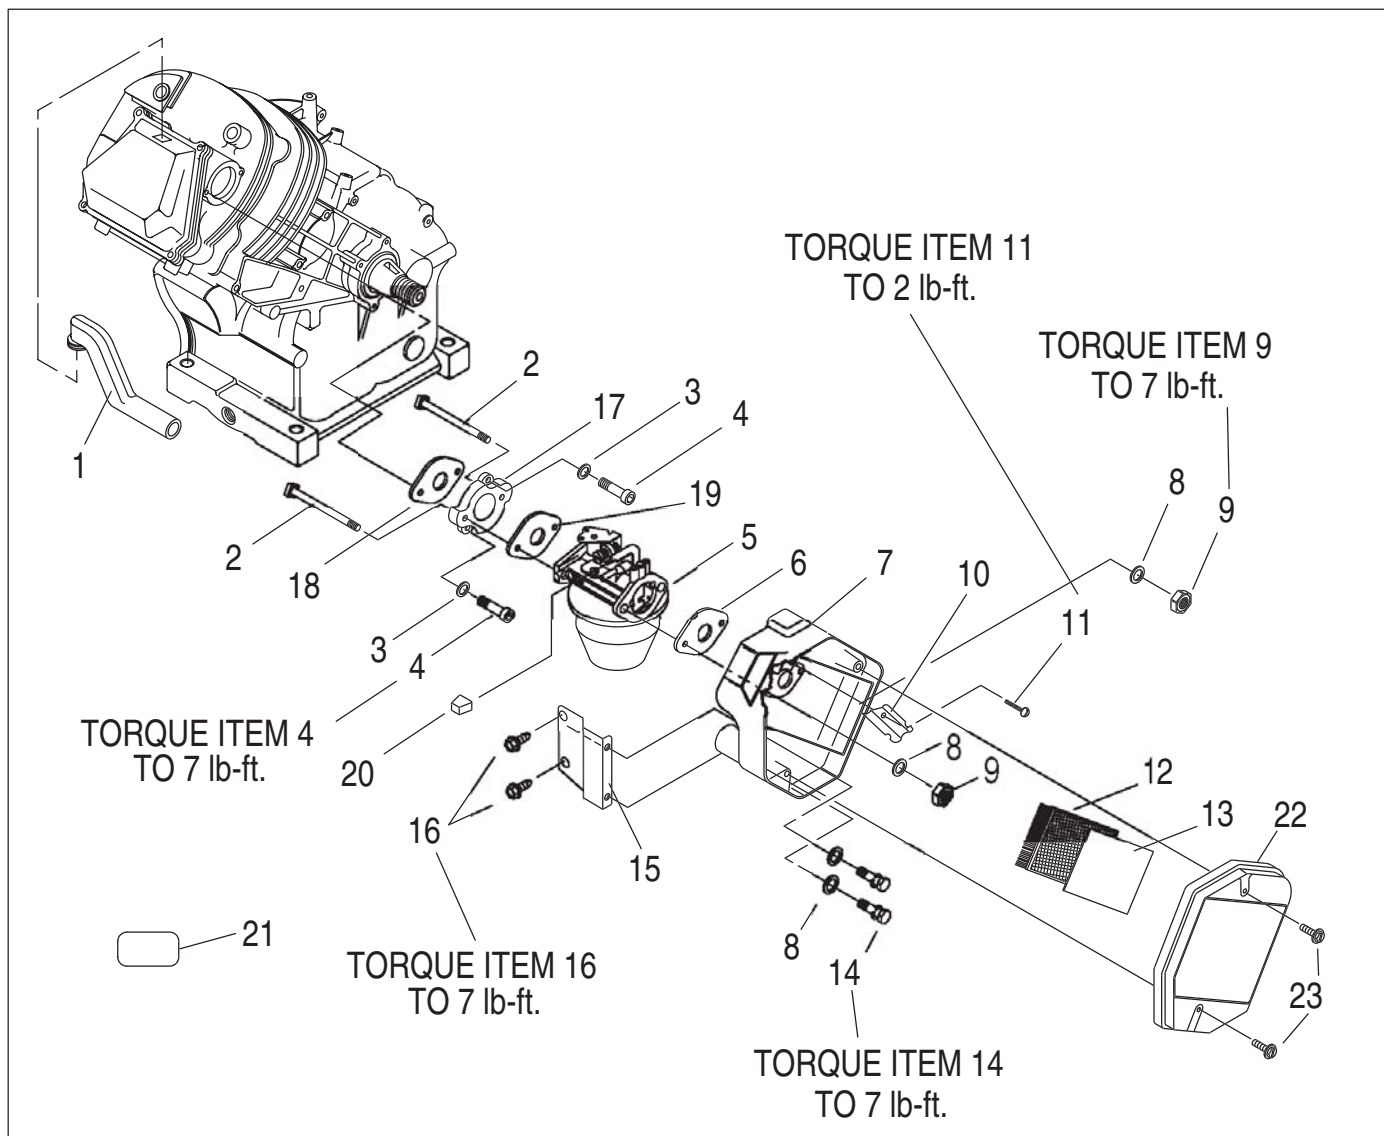

Exploded Views and Parts Lists

**GH-410 Engine
Carburetor Option – Drawing No. 0C4165A-A**

ITEM	PART NO.	QTY.	DESCRIPTION	ITEM	PART NO.	QTY.	DESCRIPTION
1	0D7199A	1	HOSE, BREATHER 410 HS	13	081646	1	PRECLEANER, AIR FILTER
2	081647	2	BOLT, CARBURETOR MOUNTING	14	079246	2	SCREW, HHC M6-1.0 X 16 W/LOCK WASHER
3	093873	2	WASHER, LOCK M6 RIBBED	15	090827	1	BRACKET, AIR CLEANER
4	040945	2	SCREW, SHC M6-1.0 X 20 G12.9 ZINC PLATED	16	045756	2	SCREW, HHTT M6-1.0 X 10 YELLOW CHROME
5	0A4600	1	CARBURETOR, 410HS	17	091028	1	ADAPTER, "K"
6	090970	1	GASKET, AIR CLEANER	18	091039	*	GASKET, INTAKE ADAPTER
7	073108A	1	BASE, AIR CLEANER	19	089228	1	GASKET, CARBURETOR/MANIFOLD
8	049811	4	WASHER, FLAT M6	20	083504	1	KNOB, CHOKE LEVER
9	0B2236	2	NUT, HEX LOCK M6-1.0 NYLON INSERT	21	0D8054A	1	DECAL, EMISSION 2GNXS.4072GA
10	091204	1	PLATE, SPITBACK	22	073104B	1	COVER, AIR CLEANER 13GN
11	059635	1	PLASTITE, SC #8 X .37 LONG	23	078609	2	BOLT, AIR CLEANER COVER
12	073111	1	ELEMENT, AIR FILTER