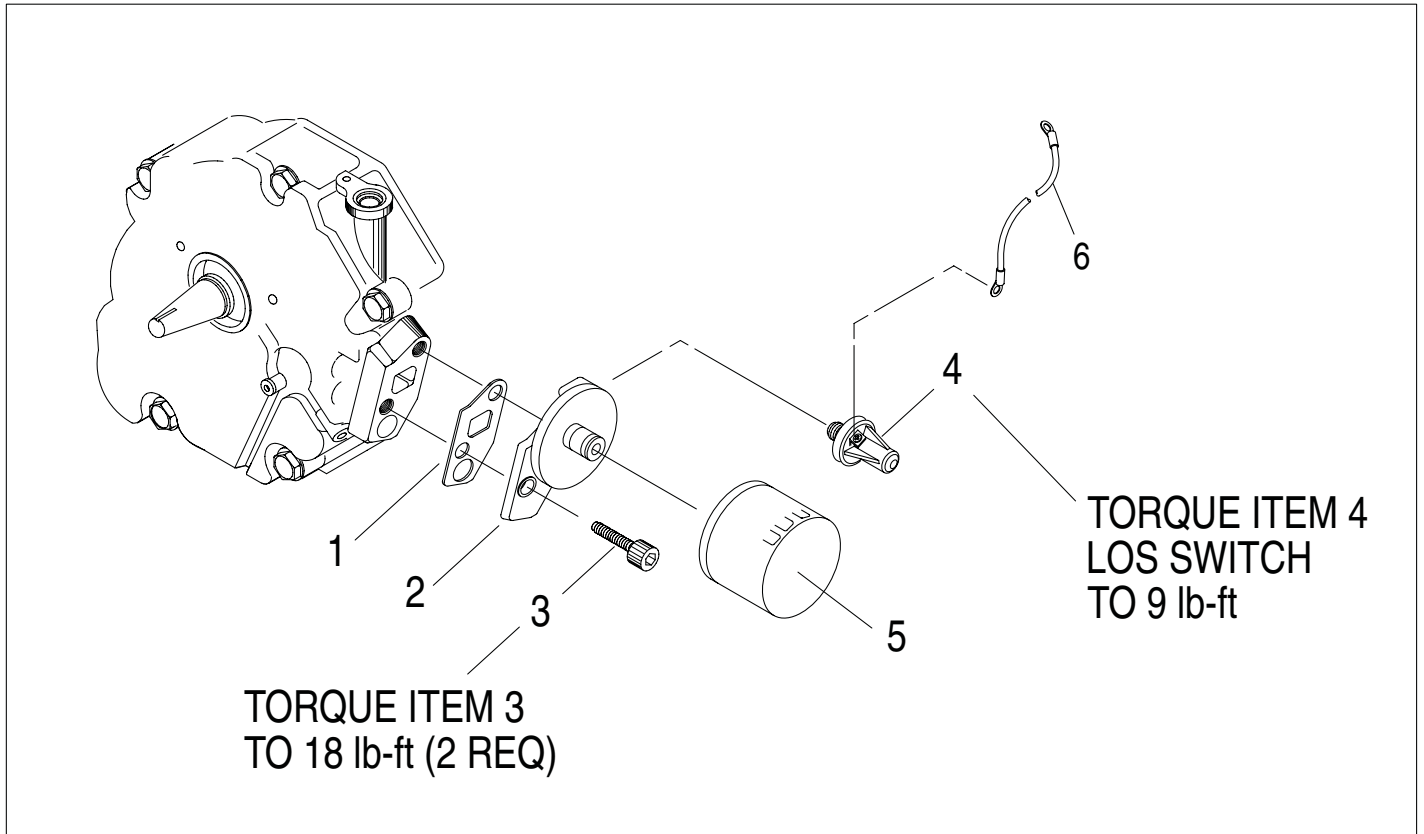

* See additional drawing for specific part number for this part.

ASSEMBLY, PISTON & CONROD
COMPLETE

ITEM	PART NO.	QTY.	DESCRIPTION	ITEM	PART NO.	QTY.	DESCRIPTION
1	0D9241H	1	ASSEMBLY, PISTON, PIN, & CONROD HLC GH410	1E	071983	2	RETAINER, PISTON PIN 20
1A	0E3221	1	ASSEMBLY, CONNECTING ROD 360/410	2	0E8440	1	ASSEMBLY, CRANKSHAFT W/ 0E3505 CRANK
1B	0E1466	1	PIN, PISTON 20 DIA X 48 LG	3	0E6519	1	ASSEMBLY, GOVERNOR GEAR W/ STAMPED FLYWEIGHT
1C	021533	1	SET, PISTON RING 90mm DIA.	4	0A8898B	1	ASSEMBLY, GEAR COVER W/TAPER PLUGS
1D	0E2985	1	PISTON, 9.5:1 90mm DIA. LIGHTER				

Exploded Views and Parts Lists

GH-410 Engine
Oil Filter Option – Drawing No. 0C3951G

ITEM	PART NO.	QTY.	DESCRIPTION
1	086999	1	GASKET,OIL FILTER ADAPTOR
2	0D5667	1	ADAPTOR, OIL FILTER NO TAPPED HOLES
3	049821	2	SCREW, SHC M8-1.25 X 30 G12.9
4	0D9235	1	SWITCH, HOBBS OIL PRESSURE 5PSI
5	070185B	1	FILTER, OIL BLACK 75 LONG
6	087858N	1	ASSEMBLY, WIRE #0 – 4.5" LONG

Exploded Views and Parts Lists

GH-410 Engine
Idle Control Option – Drawing No. 0C3954B-B

ITEM	PART NO.	QTY.	DESCRIPTION
1	078653	1	SWITCH, ENGINE RUN-STOP
2	085272	1	ASSEMBLY, LOW OIL INDICATOR
3	093104	1	DECAL, L.O.S. GN360 13HP
4	092981	1	ASSEMBLY, WIRE
5	022097	2	WASHER, LOCK M6-1/4
6	092079	2	SCREW, HHTT M6-1.0 X 25 BP
7	0D9760	1	ASSEMBLY, IGNITION COIL GN410
8	084329	1	HOUSING, MALE 3-PIN
9	085767	.525 FT	SLEEVING, UL #3- BLACK
10	0E7585	1	SPARK PLUG, CHAMPION RC14YC
11	072734	1	ASSEMBLY, GOVERNOR LEVER
12	072735	1	ROD, GOVERNOR CONTROL
13	0C3978	1	SPRING, ANTI-LASH
14	073100	1	SPRING, GOVERNOR 320/360/410
15	083502	1	BOLT, GOVERNOR ADJUSTMENT M5
16	082025	1	NUT, HEX LOCK M5-0.8 NYLON INSERT ZINC
17	022717B	1	GROMMET, 9/16 X 1/16 X 7/16
18	045756	1	SCREW, TAPTITE M6-1.0 X 10 YEL CHR
19	087221C	1	ASSEMBLY, LOS MODULE