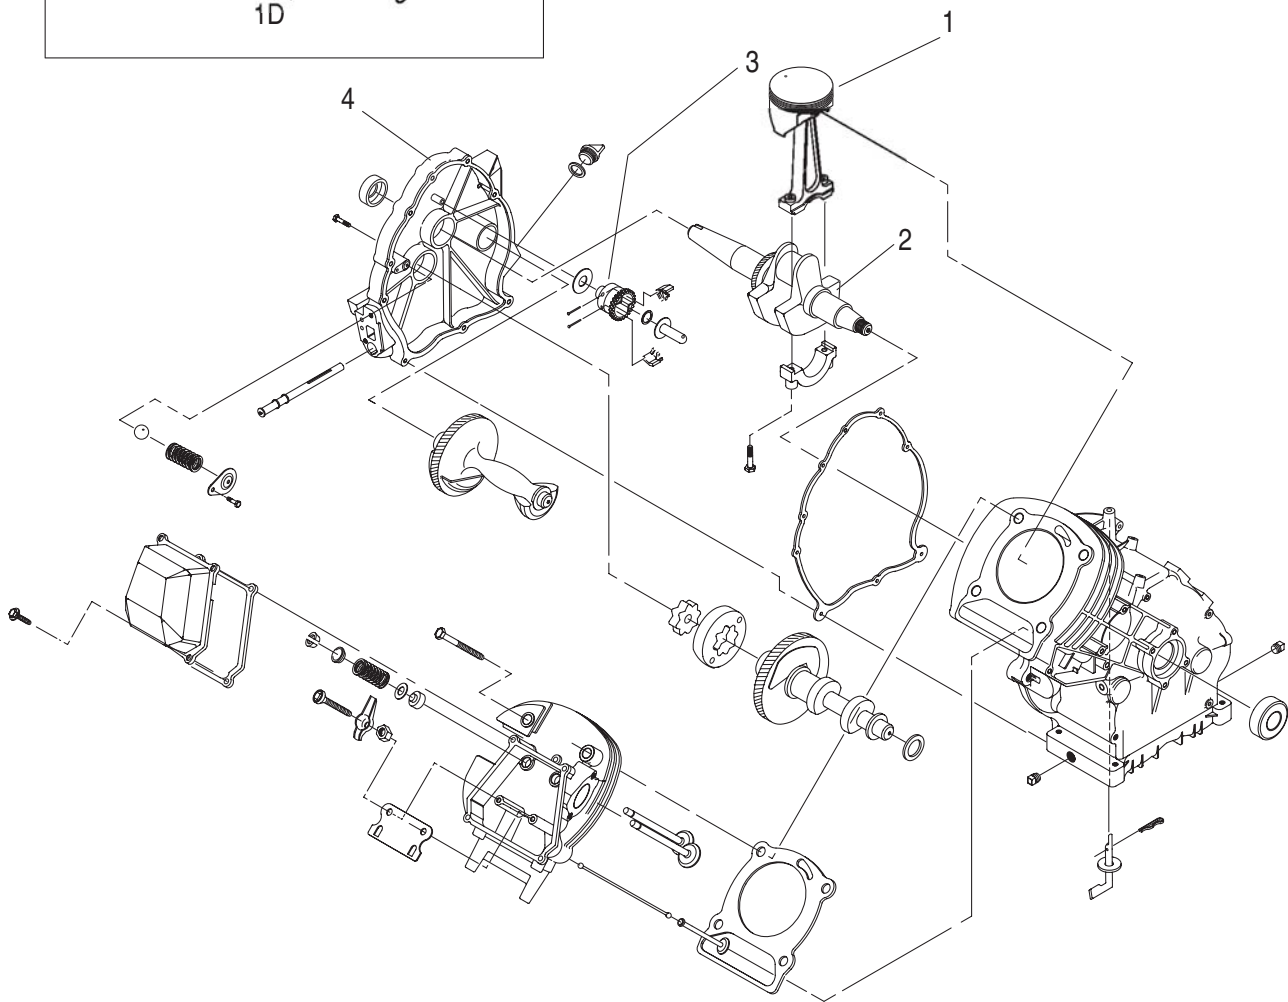

* See additional drawing for specific part number for this part.

ASSEMBLY, PISTON & CONROD
COMPLETE

ITEM	PART NO.	QTY.	DESCRIPTION	ITEM	PART NO.	QTY.	DESCRIPTION
1	0D9241H	1	ASSEMBLY, PISTON, PIN, & CONROD HLC GH410	1E	071983	2	RETAINER, PISTON PIN 20
1A	0E3221	1	ASSEMBLY, CONNECTING ROD 360/410	2	0E8440	1	ASSEMBLY, CRANKSHAFT W/ 0E3505 CRANK
1B	0E1466	1	PIN, PISTON 20 DIA X 48 LG	3	0E6519	1	ASSEMBLY, GOVERNOR GEAR W/ STAMPED FLYWEIGHT
1C	021533	1	SET, PISTON RING 90mm DIA.	4	0A8898B	1	ASSEMBLY, GEAR COVER W/TAPER PLUGS
1D	0E2985	1	PISTON, 9.5:1 90mm DIA. LIGHTER				