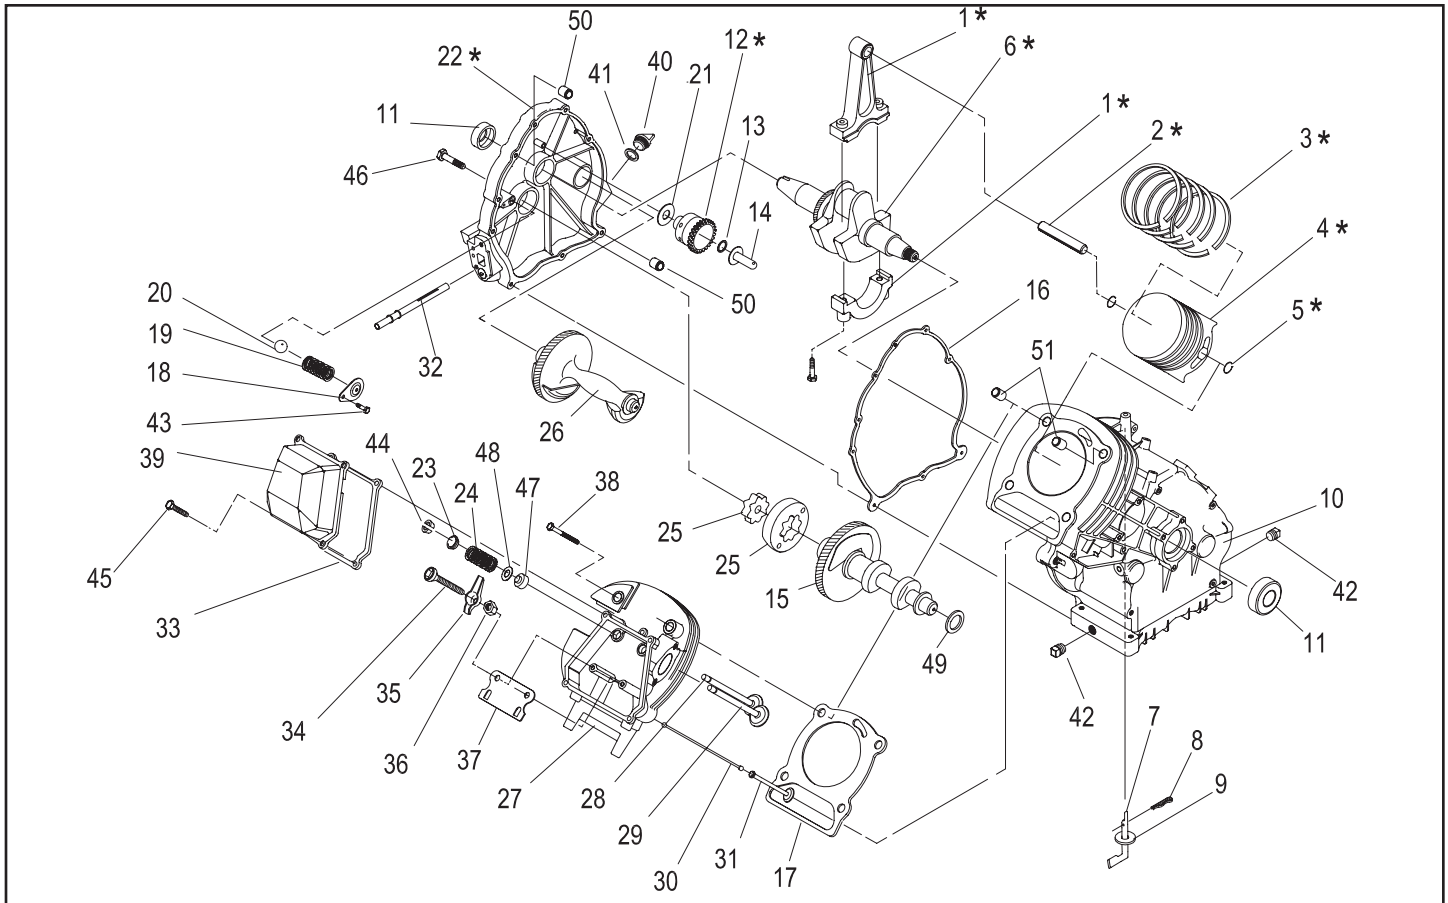

Exploded Views and Parts Lists

GH-410 Engine

Longblock, Large Frame Common Parts – Drawing No. 0C3885A-A

ITEM	PART NO.	QTY.	DESCRIPTION	ITEM	PART NO.	QTY.	DESCRIPTION
1	*	1	ASSEMBLY, CONNECTING ROD	27	021714	1	ASSY, CYL HEAD W/GUIDES & SEATS
2	*	1	PIN, PISTON D20	28	086516	1	VALVE, EXHAUST
3	*	1	PISTON RING SET	29	086517	1	VALVE, INTAKE
4	*	1	PISTON	30	0D9853B	2	PUSH, ROD
5	*	2	RETAINER, PISTON PIN	31	083897	2	TAPPET
6	*	1	ASSEMBLY, CRANKSHAFT	32	077158	1	ASSEMBLY, OIL PICK-UP SCREEN
7	0A7628	1	ARM, GOVERNOR RC45	33	0C3150	1	GASKET, ROCKER COVER 410
8	078658	1	PIN, "R" GOVERNOR ARM	34	072694	2	STUD, D20 PIVOT BALL
9	078659	2	WASHER, GOV ARM THRUST	35	083907	2	ARM, SOLID ROCKER
10	088261E	1	ASS'Y, CRANKCASE W/PLUGS GN410	36	0D3998	2	NUT, HEX M8-1.0 G8 YELLOW CHROME
11	0E3812	2	SEAL, 35 I.D. CRANKSHAFT	37	078694	1	PLATE, PUSH ROD GUIDE
12	*	1	ASSEMBLY, GOVERNOR GEAR	38	021742	4	SCREW, HHFL M10-1.5 X 105
13	078645	1	C-RING, GOVERNOR GEAR RETAINER	39	0D6094	1	ASSEMBLY, ROCKER COVER BREATHER
14	0A7811	1	SPOOL, GOVERNOR-MACHINED	40	076329	1	PLUG, OIL FILL PLASTIC
15	0A9877	1	ASSEMBLY, CAMSHAFT & GEAR	41	0E0057	1	O-RING, 17.8 I.D. X 2.4 THICK
16	076701	1	GASKET, CRANKCASE	42	0D4788	2	PLUG, STD PIPE 3/8 STEEL SQ HEAD
17	021713B	1	GASKET, HEAD 410	43	074908	1	SCREW, HHTT M5-0.8 X 10 BLACK PAINT
18	078691	1	COVER, OIL PRESSURE RELIEF	44	086515	4	KEEPER, VALVE SPRING
19	0A5771	1	SPRING, OIL RELIEF 360	45	078606	4	SCREW, SHC M6-1.0 X 12 W/LOCK WASHER
20	0A5776	1	BALL, DIA 11/32 PRESSURE LF	46	0A1442	8	SCREW, HHFC M8-1.25 X 42
21	076361	1	WASHER, THRUST GOVERNOR GEAR	47	078672	1	SEAL, VALVE STEM D7
22	*	1	ASSEMBLY, GEAR COVER	48	089673	2	WASHER, VALVE SPRING
23	0D2274	2	RETAINER, VALVE SPRING	49	0B2104	1	WASHER, LARGE SPRING
24	0C4391	2	SPRING, VALVE L-71.7N	50	078699B	2	SLEEVE, DOWEL PIN 12mm DIA.
25	086025	1	SET, GEROTOR 12 THICK	51	078699C	2	SLEEVE, DOWEL PIN 14mm DIA.
26	0E3341	1	BALANCER, MACHINED				

* See additional drawing for specific part number for this part.