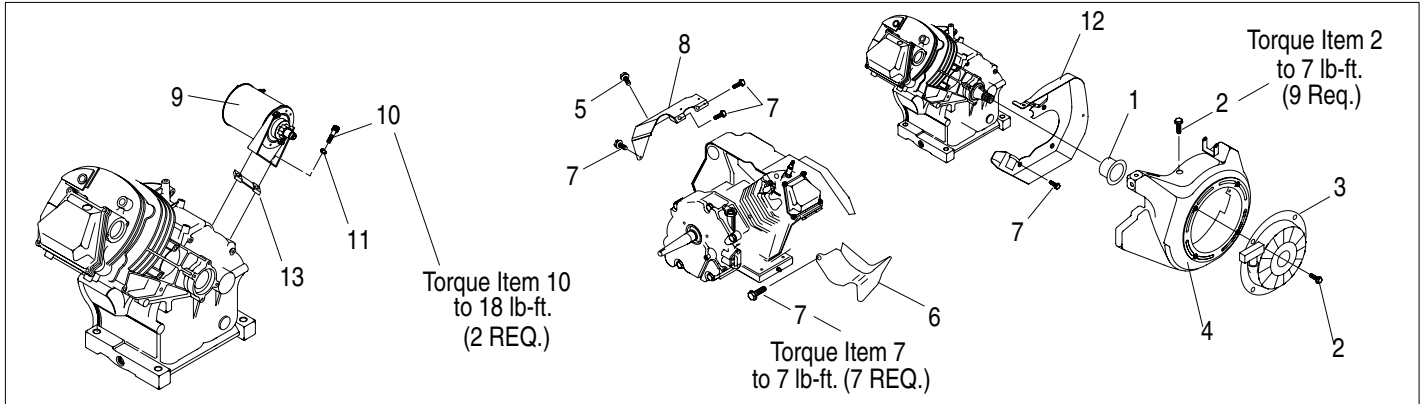

Exploded Views and Parts Lists

GH-410 Engine

Trim Group, Electric Start – Drawing No. 0C4130A-A

ITEM	PART NO.	QTY.	DESCRIPTION
1	0E9521	1	PULLEY, STARTER GT530
2	0C1069	9	SCREW, HHTT M6-1.0 X 8 YELLOW CHROME
3	0E9483	1	RECOIL STARTER GT530
4	092437	1	ASSEMBLY, BLOWER HOUSING
5	083512	1	SCREW, HHTT M8-1.25 X 16 YELLOW CHROME
6	088434	1	WRAPPER, BOTTOM 12HP HS
7	045756	7	SCREW, HHTT M6-1.0 X 10 YELLOW CHROME
8	0C4176A	1	WRAPPER, TOP REGULAR STEEL
9	0D9004A	1	ASSEMBLY, STARTER 46
10	059985	2	SCREW, SHC M8-1.25 X 45 G12.9
11	022129	2	WASHER, LOCK M8-5/16
12	073116A	1	BACKPLATE, W/ELECTRIC START
13	0C4373	1	SPACER, ENDFRAME GH410