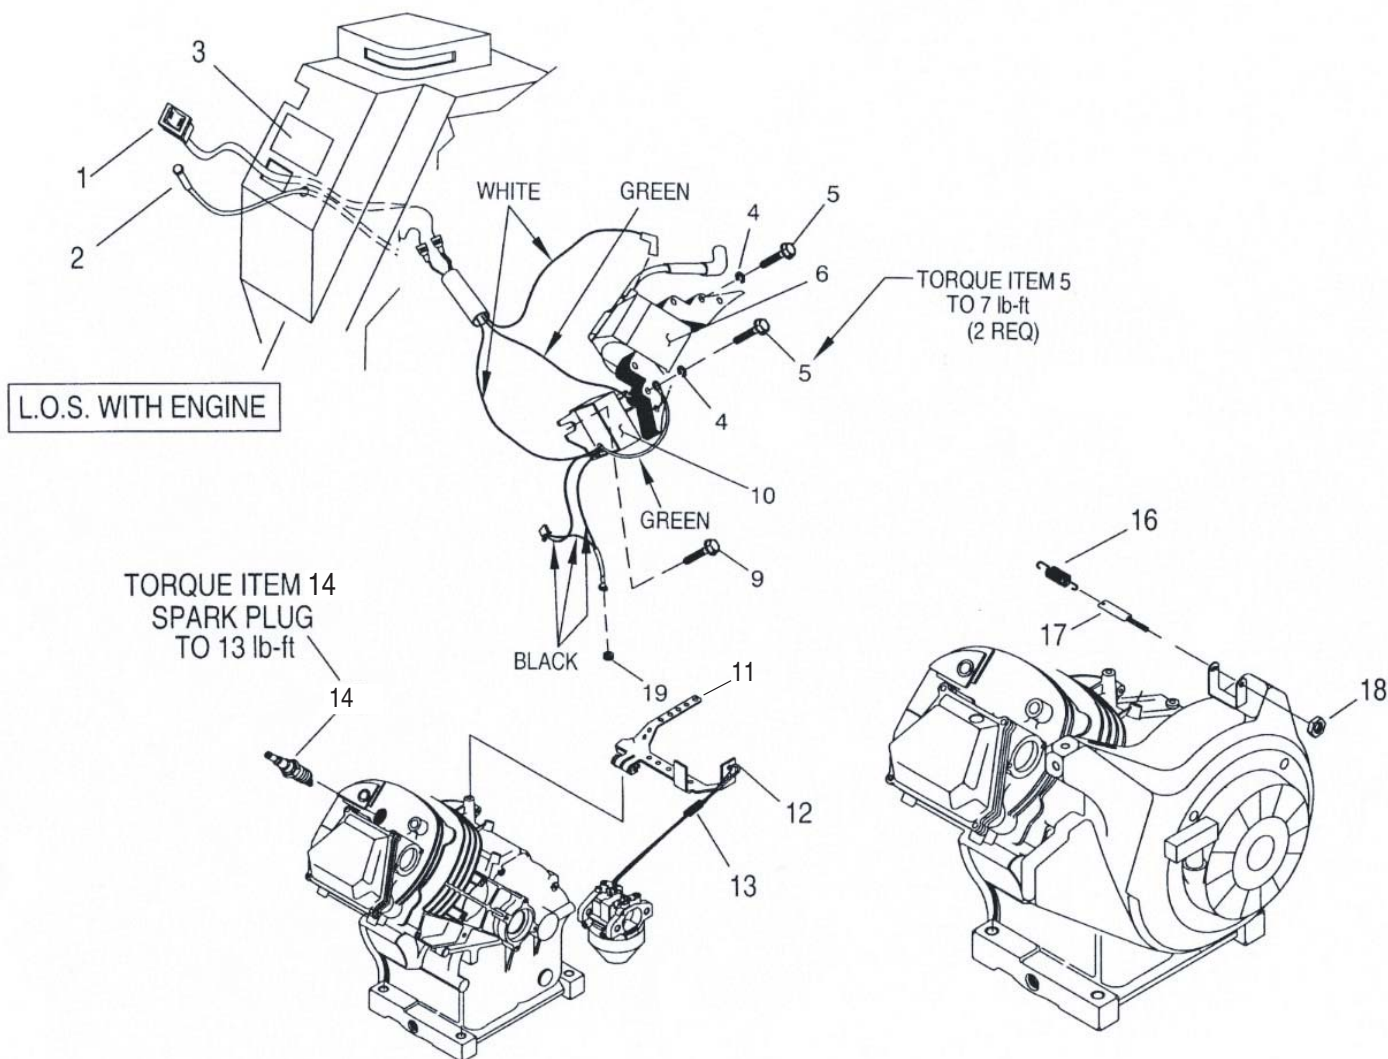

Exploded Views and Parts Lists

Generac GH-410 Engine Oil Filter

ITEM	PART NO.	QTY.	DESCRIPTION	ITEM	PART NO.	QTY.	DESCRIPTION
1	086999	1	GASKET,OIL FILTER ADAPTOR	4	0D9235A	1	SWITCH, OIL PRESSURE
2	0D5667	1	ADAPTOR, OIL FILTER NO TAPPED HOLES	5	070185B	1	FILTER, OIL
3	049821	2	SCREW, SHC M8-1.25 X 30 G12.9	6	087858N	1	ASSEMBLY, WIRE #0 - 4.5" LONG

Exploded Views and Parts Lists

Generac GH-410 Engine Idle Control

ITEM	PART NO.	QTY.	DESCRIPTION
1	078653	1	SWITCH, ENGINE RUN-STOP
2	085272	1	ASSEMBLY, LOW OIL INDICATOR
3	093104	1	DECAL, L.O.S.
4	022097	2	WASHER, LOCK M6-1/4
5	092079	2	SCREW, HHTT M6-1.0 X 25 BP
6	0D9760	1	ASSEMBLY, IGNITION COIL
9	045756	1	SCREW, TAPTITE M6-1X10 YEL CHR
10	087221C	1	ASSY, LOS
11	072734	1	ASSEMBLY, GOVERNOR LEVER

ITEM	PART NO.	QTY.	DESCRIPTION
12	072735	1	ROD, GOVERNOR CONTROL
13	0C3978	1	SPRING, ANTI-LASH
14	0E7585	1	SPARK PLUG
16	073100	1	SPRING, GOVERNOR
17	083502	1	BOLT, GOVERNOR ADJUSTMENT M5
18	082025	1	NUT, HEX LOCK M5-0.8 NYLON INSERT ZINC
19	022717B	1	GROMMET, 3/8 X 1/16 X 1/4