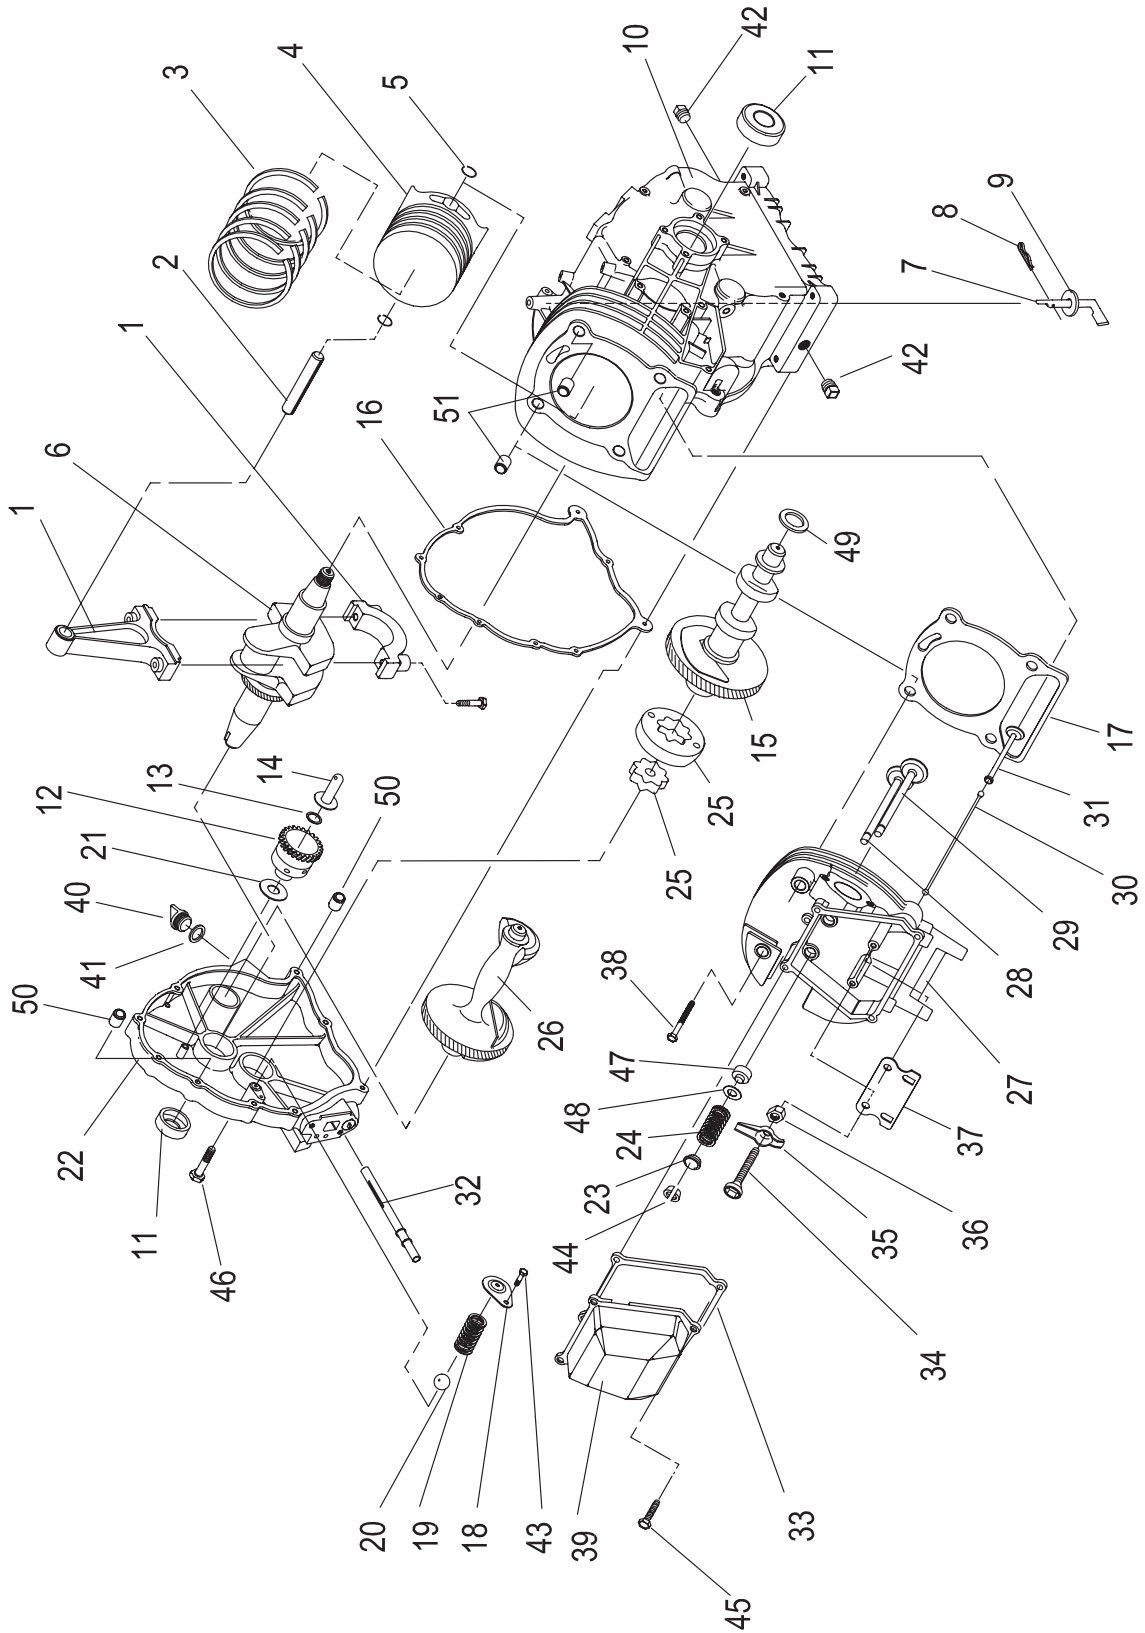

Exploded Views and Parts Lists

Generac GH-410 Engine Longblock, Large Frame Common Parts

Exploded Views and Parts Lists
Generac GH-410 Engine
Longblock, Large Frame Common Parts

ITEM	PART NO.	QTY.	DESCRIPTION
1	0E3221	1	ASSEMBLY, CONNECTING ROD
2	0E1466	1	PIN, PISTON D20
3	0215330SRV	1	PISTON RING SET
4	0E2985	1	PISTON
5	071983	2	RETAINER, PISTON PIN
6	0E35050SRV	1	ASSEMBLY, CRANKSHAFT
7	0A7628	1	ARM, GOVERNOR
8	078658	1	PIN, "R" GOVERNOR ARM
9	078659	2	WASHER, GOV ARM THRUST
10	021849C	1	CRANKCASE MACHINED
11	0E3812	2	SEAL, 35 I.D. CRANKSHAFT
12	0E65190SRV	1	ASSEMBLY, GOVERNOR GEAR
13	078645	1	C-RING, GOVERNOR GEAR RETAINER
14	0A7811	1	SPOOL, GOVERNOR-MACHINED
15	0A98770SRV	1	ASSEMBLY, CAMSHAFT & GEAR
16	076701	1	GASKET, CRANKCASE
17	021713B	1	GASKET, HEAD
18	078691	1	COVER, OIL PRESSURE RELIEF
19	0A5771	1	SPRING, OIL RELIEF
20	0A5776	1	BALL, DIA 11/32 PRESSURE LF
21	076361	1	WASHER, THRUST GOVERNOR GEAR
22	0A8898BSRV	1	ASSEMBLY, GEAR COVER
23	0D2274	2	RETAINER, VALVE SPRING
24	0C4391	2	SPRING, VALVE
25	0860250SRV	1	SET, GEROTOR
26	0E3341	1	BALANCER, MACHINED
27	021714	1	ASSY, CYL HEAD W/GUIDES & SEATS
28	086516	1	VALVE, EXHAUST
29	086517	1	VALVE, INTAKE
30	0D9853B	2	PUSH, ROD
31	083897	2	TAPPET
32	077158	1	ASSEMBLY, OIL PICK-UP SCREEN
33	0C3150	1	GASKET, ROCKER COVER
34	072694	2	STUD, D20 PIVOT BALL
35	083907	2	ARM, SOLID ROCKER
36	0D3998	2	NUT, HEX M8-1.0 G8 YELLOW CHROME
37	078694	1	PLATE, PUSH ROD GUIDE
38	021742	4	SCREW, HHFL M10-1.5 X 105
39	0D6094	1	ASSEMBLY, ROCKER COVER BREATHER
40	076329	1	PLUG, OIL FILL PLASTIC
41	0E0057	1	O-RING, 17.8 I.D. X 2.4 THICK
42	0D4788	2	PLUG, STD PIPE 3/8 STEEL SQ HEAD
43	074908	1	SCREW, HHTT M5-0.8 X 10 BLACK PAINT
44	086515	4	KEEPER, VALVE SPRING
45	078606	4	SCREW, SHC M6-1.0 X 12 W/LOCK WASHER
46	0A1442	8	SCREW, HHFC M8-1.25 X 42
47	078672	1	SEAL, VALVE STEM D7
48	089673	2	WASHER, VALVE SPRING
49	0B2104	1	WASHER, LARGE SPRING
50	078699B	2	SLEEVE, DOWEL PIN 12mm DIA.
51	078699C	2	SLEEVE, DOWEL PIN 14mm DIA.