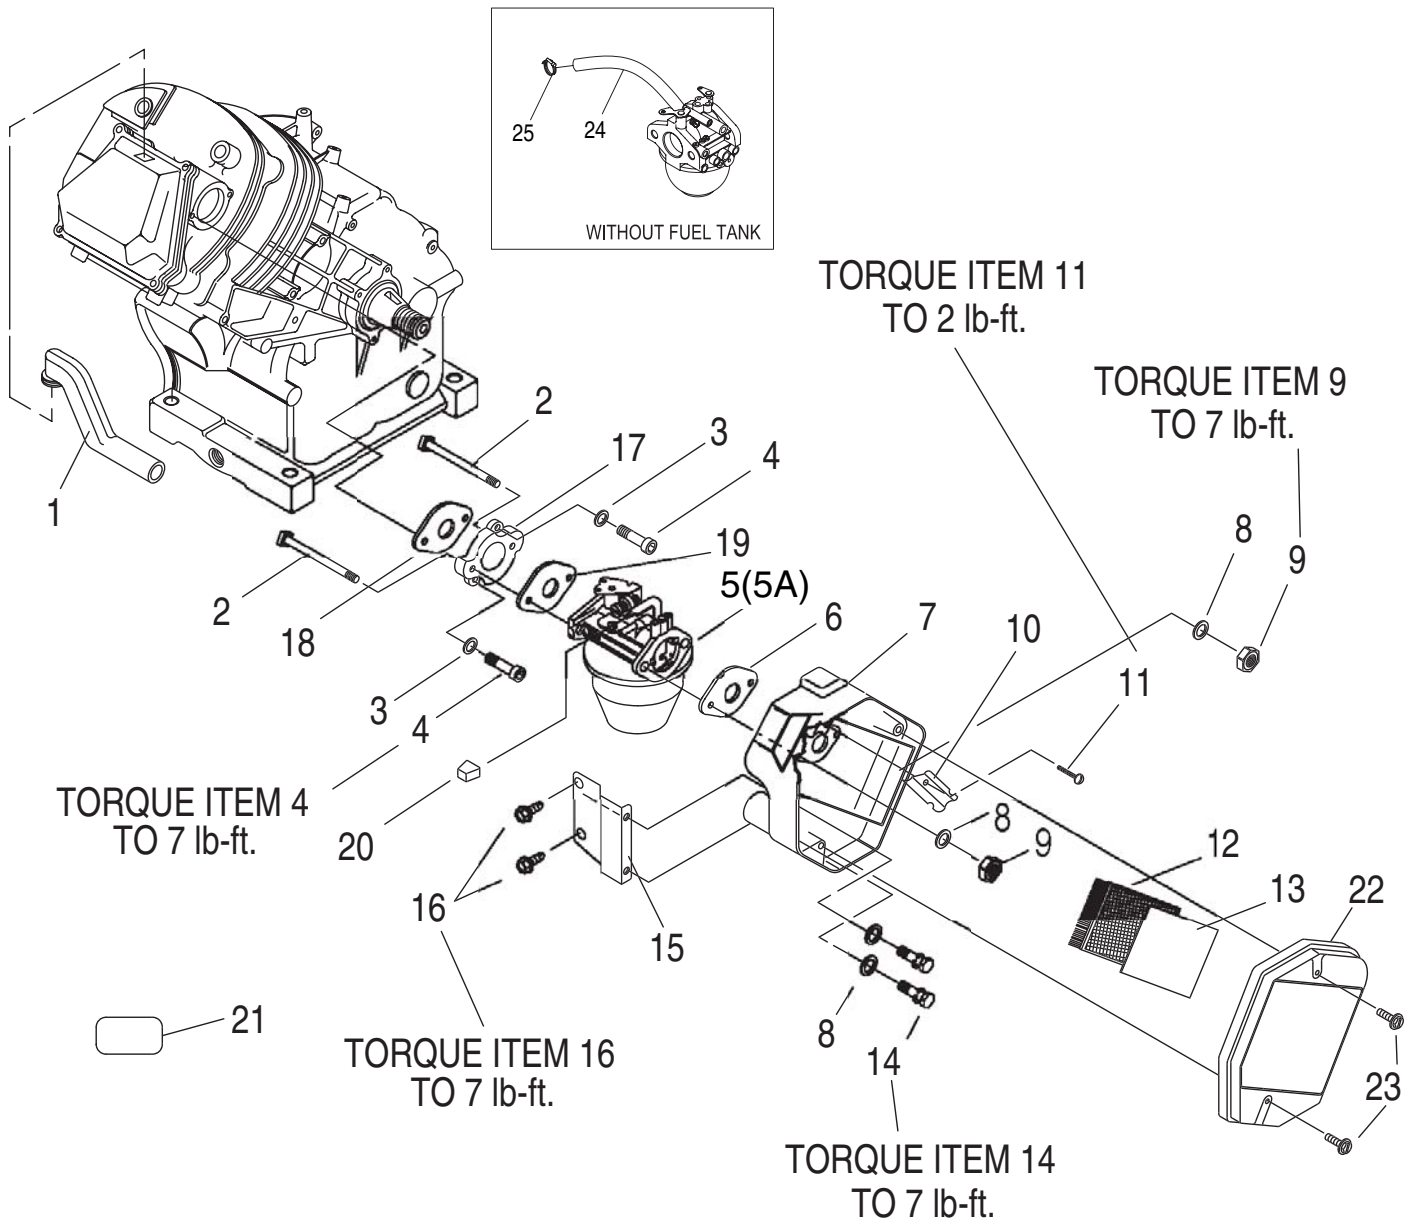

Exploded Views and Parts Lists

Generac GH-410 Engine Carburetor

ITEM	PART NO.	QTY.	DESCRIPTION
1	0D7199A	1	HOSE, BREATHER
2	081647	2	BOLT, CARBURETOR MOUNTING
3	093873	2	WASHER, LOCK M6 RIBBED
4	040945	2	SCREW, SHC M6-1.0 X 20 G12.9 ZINC PLATED
5	0A4600	1	CARBURETOR
5A	0A4600ESRV	1	REBUILD KIT, CARB
6	090970	1	GASKET, AIR CLEANER
7	073108A	1	BASE, AIR CLEANER
8	049811	4	WASHER, FLAT M6
9	0B2236	2	NUT, HEX LOCK M6-1.0 NYLON INSERT
10	091204	1	PLATE, SPITBACK
11	059635	1	PLASTITE, SC #8 X .37 LONG
12	073111	1	ELEMENT, AIR FILTER
13	081646	1	PRECLEANER, AIR FILTER

ITEM	PART NO.	QTY.	DESCRIPTION
14	079246	2	SCREW, HHC M6-1.0 X 16 W/LOCK WASHER
15	090827	1	BRACKET, AIR CLEANER
16	045756	2	SCREW, HHTT M6-1.0 X 10 YELLOW CHROME
17	091028	1	ADAPTER, "K"
18	091039	*	GASKET, INTAKE ADAPTER
19	089228	1	GASKET, CARBURETOR/MANIFOLD
20	083504	1	KNOB, CHOKE LEVER
21	0D8054A	1	DECAL, EMISSION 2GNXS.4072GA
22	073104B	1	COVER, AIR CLEANER
23	078609	2	BOLT, AIR CLEANER COVER
24	030340B	1	HOSE, .25 ID .625 FT (7.5")
25	048031C	2	CLAMP, HOSE BAND 1/4"