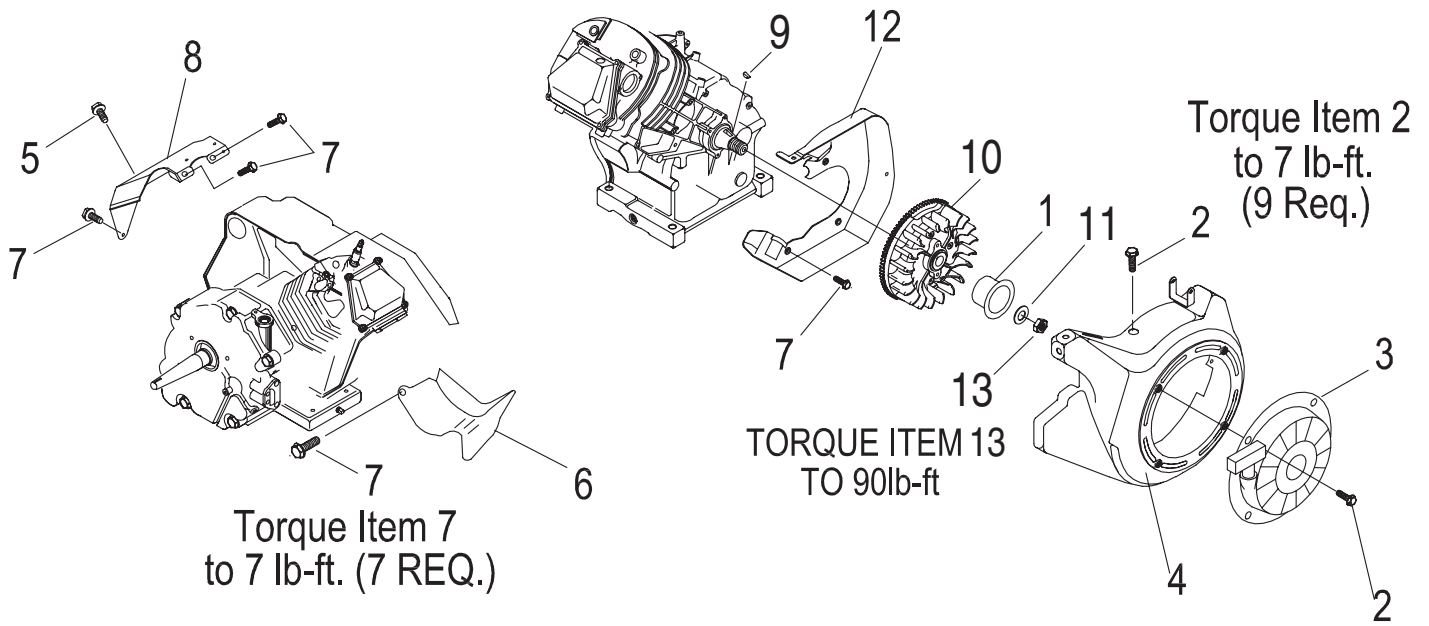

Exploded Views and Parts Lists

Generac GH-410 Engine Oil Filter

ITEM	PART NO.	QTY.	DESCRIPTION	ITEM	PART NO.	QTY.	DESCRIPTION
1	086999	1	GASKET,OIL FILTER ADAPTOR	4	0D9235A	1	SWITCH, OIL PRESSURE
2	0D5667	1	ADAPTOR, OIL FILTER NO TAPPED HOLES	5	070185B	1	FILTER, OIL
3	049821	2	SCREW, SHC M8-1.25 X 30 G12.9	6	087858N	1	ASSEMBLY, WIRE #0 - 4.5" LONG

Exploded Views and Parts Lists

Generac GH-410 Engine Idle Control

ITEM	PART NO.	QTY.	DESCRIPTION
1	078653	1	SWITCH, ENGINE RUN-STOP
2	085272	1	ASSEMBLY, LOW OIL INDICATOR
3	093104	1	DECAL, L.O.S.
4	022097	2	WASHER, LOCK M6-1/4
5	092079	2	SCREW, HHTT M6-1.0 X 25 BP
6	0D9760	1	ASSEMBLY, IGNITION COIL
9	045756	1	SCREW, TAPTITE M6-1X10 YEL CHR
10	087221C	1	ASSY, LOS
11	072734	1	ASSEMBLY, GOVERNOR LEVER

ITEM	PART NO.	QTY.	DESCRIPTION
12	072735	1	ROD, GOVERNOR CONTROL
13	0C3978	1	SPRING, ANTI-LASH
14	0E7585	1	SPARK PLUG
16	073100	1	SPRING, GOVERNOR
17	083502	1	BOLT, GOVERNOR ADJUSTMENT M5
18	082025	1	NUT, HEX LOCK M5-0.8 NYLON INSERT ZINC
19	022717B	1	GROMMET, 3/8 X 1/16 X 1/4

Exploded Views and Parts Lists

Generac GH-410 Engine Trim Group

ITEM	PART NO.	QTY.	DESCRIPTION
1	096196	1	CUP, RECOIL
2	0C1069	9	SCREW, HHTT M6-1.0 X 8 YELLOW CHROME
3	096195	1	ASSEMBLY, RECOIL
4	092437	1	ASSEMBLY, BLOWER HOUSING
5	083512	1	SCREW, HHTT M8-1.25 X 16 YELLOW CHROME
6	088434	1	WRAPPER, BOTTOM