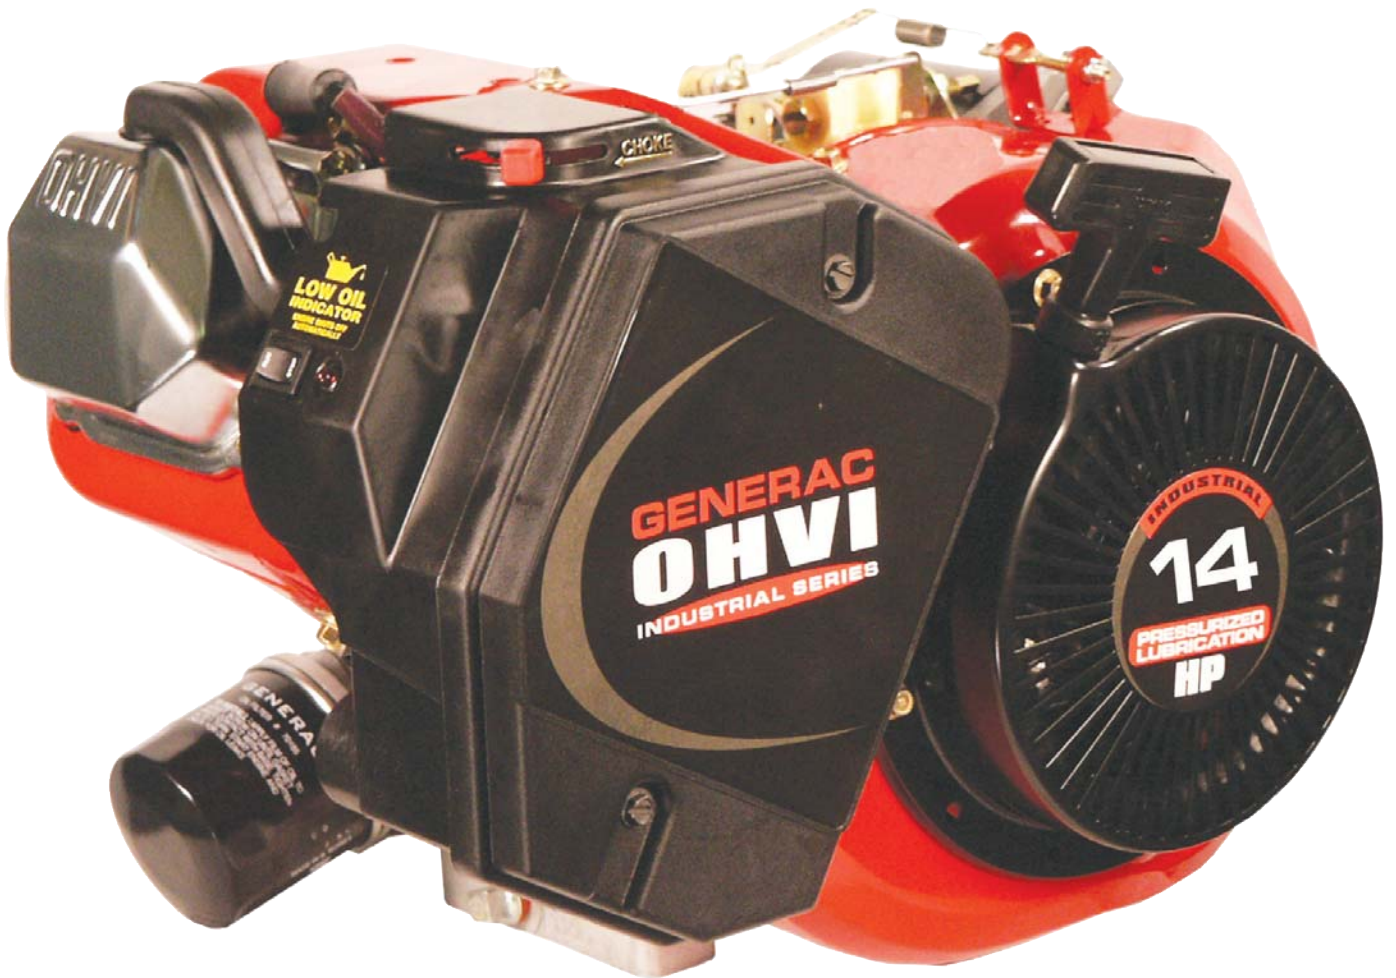

GENERAC[®]

POWER SYSTEMS, INC.

GSH410

Engine Parts Manual

Model: 005181-0

Exploded Views and Parts Lists

Generac GH-410 Engine Longblock, Large Frame Common Parts

Exploded Views and Parts Lists
Generac GH-410 Engine
Longblock, Large Frame Common Parts

Exploded Views and Parts Lists

Generac GH-410 Engine Oil Filter

ITEM	PART NO.	QTY.	DESCRIPTION	ITEM	PART NO.	QTY.	DESCRIPTION
1	086999	1	GASKET,OIL FILTER ADAPTOR	4	0D9235A	1	SWITCH, OIL PRESSURE
2	0D5667	1	ADAPTOR, OIL FILTER NO TAPPED HOLES	5	070185B	1	FILTER, OIL
3	049821	2	SCREW, SHC M8-1.25 X 30 G12.9	6	087858N	1	ASSEMBLY, WIRE #0 - 4.5" LONG

Exploded Views and Parts Lists

Generac GH-410 Engine Idle Control

ITEM	PART NO.	QTY.	DESCRIPTION
1	078653	1	SWITCH, ENGINE RUN-STOP
2	085272	1	ASSEMBLY, LOW OIL INDICATOR
3	093104	1	DECAL, L.O.S.
4	022097	2	WASHER, LOCK M6-1/4
5	092079	2	SCREW, HHTT M6-1.0 X 25 BP
6	0D9760	1	ASSEMBLY, IGNITION COIL
9	045756	1	SCREW, TAPTITE M6-1X10 YEL CHR
10	087221C	1	ASSY, LOS
11	072734	1	ASSEMBLY, GOVERNOR LEVER