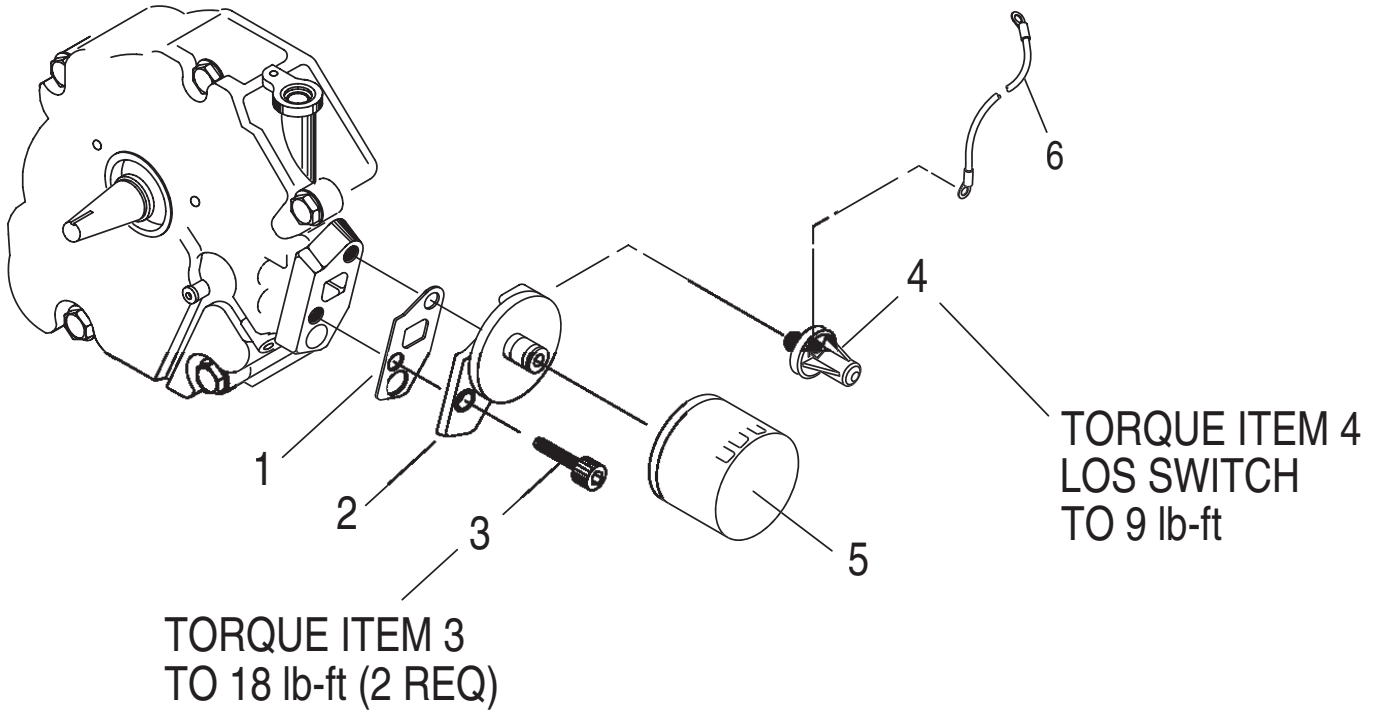

Exploded Views and Parts Lists

Generac GH-410 Engine Oil Filter

ITEM	PART NO.	QTY.	DESCRIPTION	ITEM	PART NO.	QTY.	DESCRIPTION
1	086999	1	GASKET,OIL FILTER ADAPTOR	4	0D9235A	1	SWITCH, OIL PRESSURE
2	0D5667	1	ADAPTOR, OIL FILTER NO TAPPED HOLES	5	070185B	1	FILTER, OIL
3	049821	2	SCREW, SHC M8-1.25 X 30 G12.9	6	087858N	1	ASSEMBLY, WIRE #0 - 4.5" LONG

Exploded Views and Parts Lists

Generac GH-410 Engine Idle Control

ITEM	PART NO.	QTY.	DESCRIPTION
1	078653	1	SWITCH, ENGINE RUN-STOP
2	085272	1	ASSEMBLY, LOW OIL INDICATOR
3	093104	1	DECAL, L.O.S.
4	022097	2	WASHER, LOCK M6-1/4
5	092079	2	SCREW, HHTT M6-1.0 X 25 BP
6	0D9760	1	ASSEMBLY, IGNITION COIL
9	045756	1	SCREW, TAPTITE M6-1X10 YEL CHR
10	087221C	1	ASSY, LOS
11	072734	1	ASSEMBLY, GOVERNOR LEVER