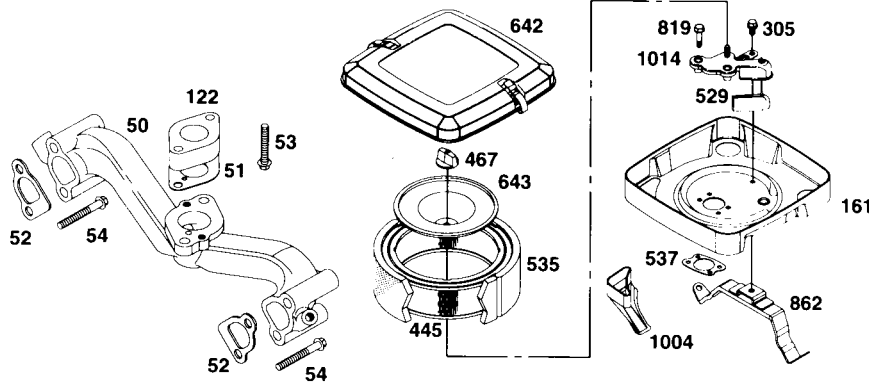

18hp V-Twin