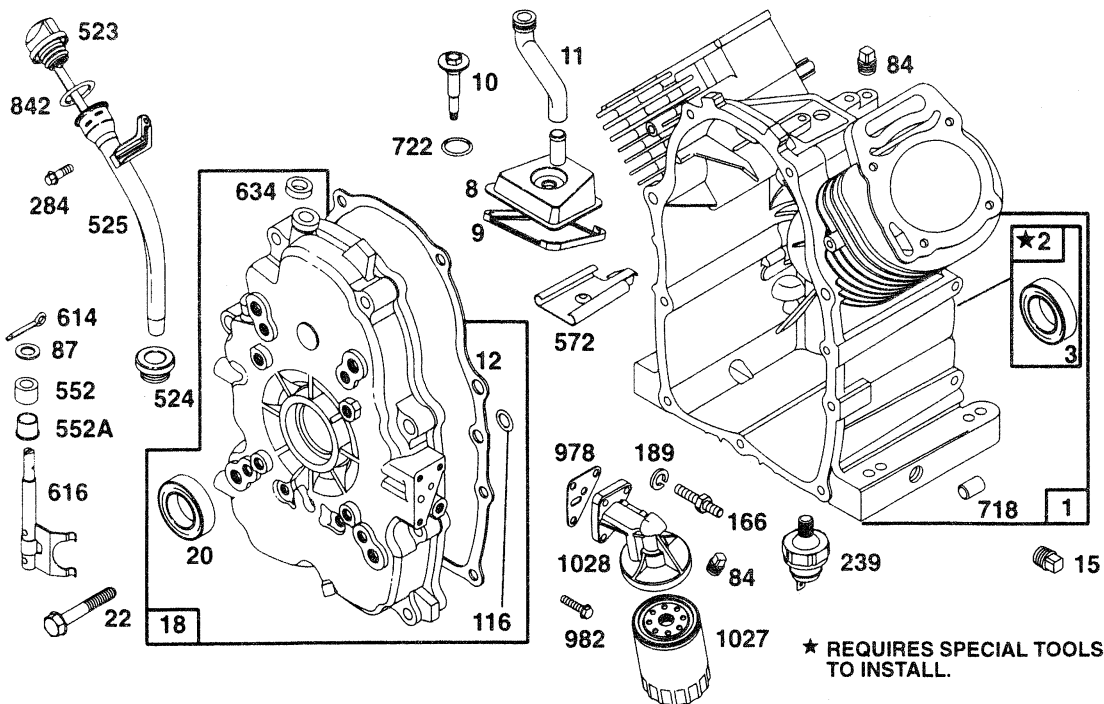

16hp V-Twin