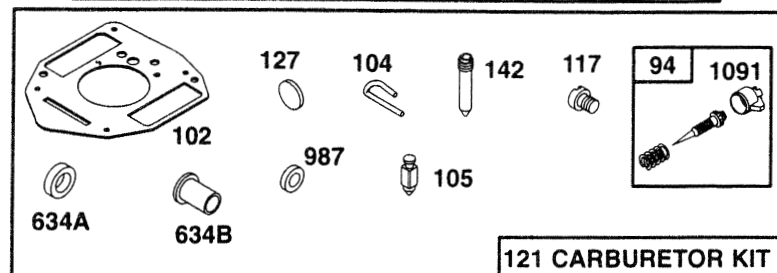

Replacement parts should be ordered through your regular source of supply. Please have part numbers available for ease of ordering.

16hp V-Twin

16hp V-Twin

16hp V-Twin

16hp V-Twin

ITEM	ENGINE	GENERAC#	NOTE	DESCRIPTION
1	Both	69376		Cylinder Assembly
2	Both	100-85110		Bushing, Cylinder
3	Both	67805	*	Seal, Oil
5	Both	101-85110		Head, Cylinder #1
5A	Both	102-85110		Head, Cylinder #2
7	Both	103-85110	*+	Gasket, Cilinder Head
8	Both	104-85110		Breather Assembly
9	Both	72315	*	Gasket, Breather (incl. #722)
10	Both	105-85110		Screw, Shoulder
11	Both	70596		Tube, Breather
12	Both	69336	*	Gasket, Crankcase
13	Both	69325		Screw, Hex
15	Both	67888		Plug, Oil Drain
16	Both	100-85109		Crankshaft (incl. timing gear and key, and thrust washers).
	Both	106-85110		Timing Gear Key (incl w/ crankshaft).
	Both	107-85110		Thrust Washers (incl. w/ crankshaft).
17	Both	108-85110		Bearing, Ball
18	Both	70540		Cover, Crankcase
20	Both	67924	*	Seal, Oil
22	Both	109-85110		Screw, Hex
23	85110	110-85110		Flywheel (electric start)
23	85109	101-85109		Flywheel (manual start)
24	Both	112-85110		Key, Flywheel
25	Both	75248		Piston Assy, (std)
	Both	113-85110		Piston Assy, (.010 o/s)
	Both	114-85110		Piston Assy, (.020 o/s)
	Both	115-85110		Piston Assy, (.030 o/s)
26	Both	75249		Ring Set (std)
	Both	116-85110		Ring Set, (.010 o/s)
	Both	117-85110		Ring Set, (.020 o/s)
	Both	118-85110		Ring Set, (.030 o/s)
27	Both	69327		Lock, Piston Pin
28	Both	75250		Pin, Piston
29	Both	119-85110		Rod, Connecting (Std)
	Both	120-85110		Rod, Connecting (.020 o/s)
32	Both	72346		Screw, Hex
33	Both	69316		Valve, Exhaust
34	Both	69317		Valve, Intake
35	Both	121-85110		Spring, Valve
37	Both	102-85109		Guard, Flywheel
39	Both	123-85110		Deflector, Oil
40	Both	69320		Retainer, Valve
42	Both	70513		Keeper, Valve
45	Both	124-85110		Tappet, Valve
46	Both	70530		Gear, Cam