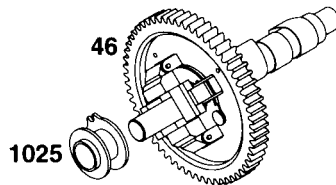

PLEASE SEE OWNER'S MANUAL FOR ILLUSTRATION OF OIL FILTER ASSEMBLY ON ELECTRIC START ENGINE #93571