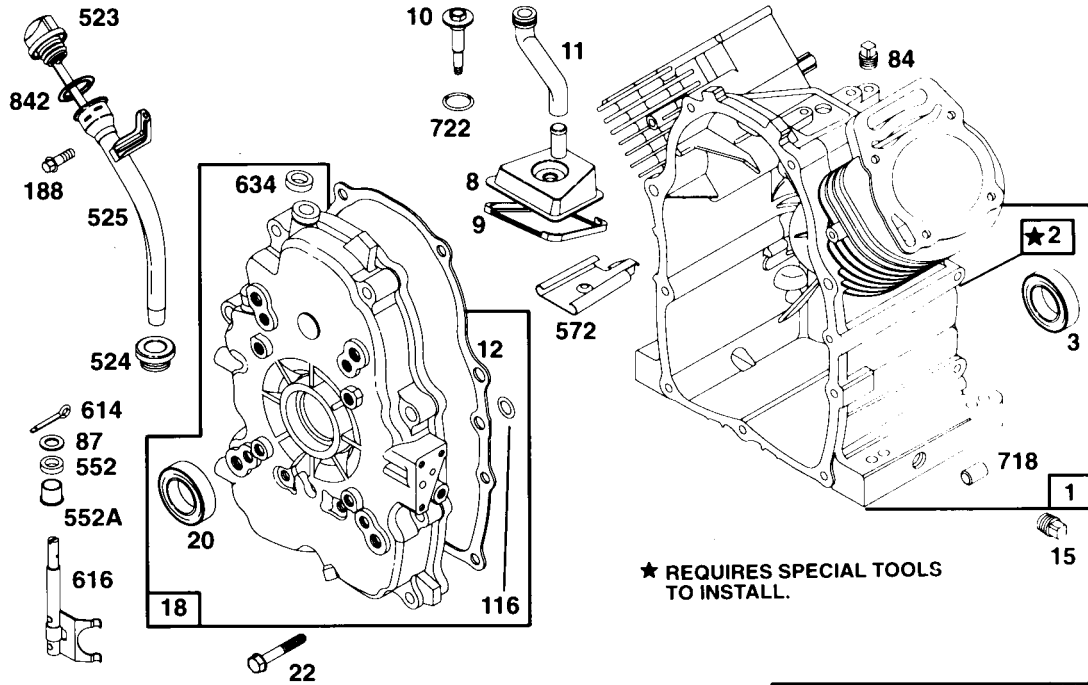

PLEASE SEE OWNER'S MANUAL FOR ILLUSTRATION OF OIL FILTER ASSEMBLY ON ELECTRIC START ENGINE #93571