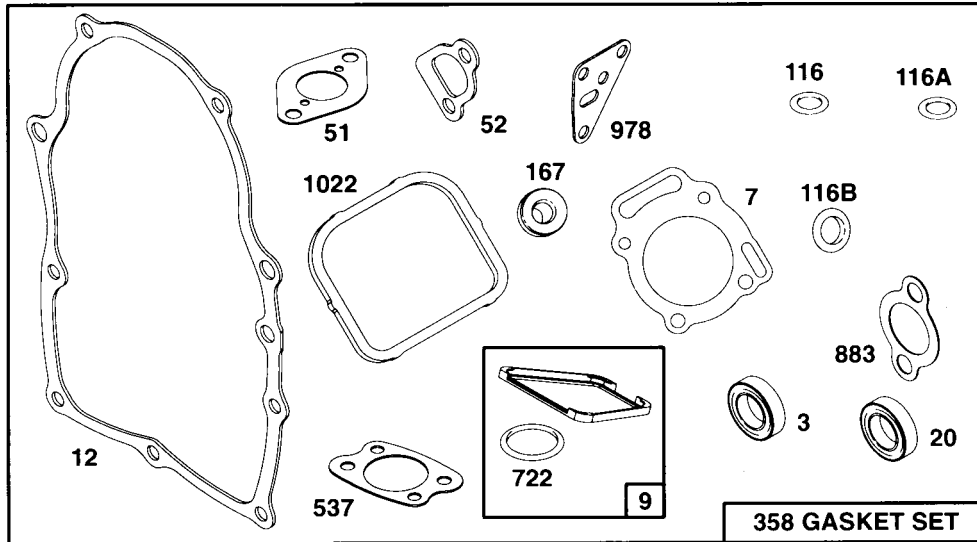

18hp V-Twin

★ REQUIRES SPECIAL TOOLS TO INSTALL.

18hp V-Twin

18hp V-Twin

18hp V-Twin

ITEM	ENGINE	GENERAC#	NOTE	DESCRIPTION
1	Both	100-92134		Cylinder Assembly
2	Both	100-85110		Bushing
3	Both	67805	*	Seal, Oil
5	Both	101-92134		Head, Cylinder #1
5A	Both	102-92134		Head, Cylinder #2
7	Both	103-92134	*+	Gasket, Cylinder Head
8	Both	104-85110		Breather Assembly
9	Both	72315	*	Gasket, Breather (incl. #722)
10	Both	105-85110		Screw, Shoulder
11	Both	70596		Tube, Breather
12	Both	69336	*	Gasket, Crankcase
13	Both	69325		Screw, Hex
15	Both	67888		Plug, Oil Drain
16	Both	104-92134		Crankshaft
	Both	106-85110		Timing Gear Key
	Both	107-85110		Thrust Washer
17	Both	108-85110		Bearing, Ball
18	Both	70540		Cover, Crankcase
20	Both	67924	*	Seal, Oil
22	Both	109-85110		Screw, Hex
23	Both	106-92134		Flywheel
24	Both	112-85110		Key, Flywheel
25	Both	107-92134		Piston Assembly (std)
	Both	108-92134		Piston Assembly (.010 o/s)
	Both	109-92134		Piston Assembly (.020 o/s)
	Both	110-92134		Piston Assembly (.030 o/s)
26	Both	111-92134		Ring Set (std)
	Both	112-92134		Ring Set (.010 o/s)
	Both	113-92134		Ring Set (.020 o/s)
	Both	114-92134		Ring Set (.030 o/s)
27	Both	69327		Lock Pin, Piston
28	Both	115-92134		Pin, Piston
29	Both	119-85110		Rod, Connecting (std)
	Both	120-85110		Rod, Connecting (.020 o/s)
32	Both	72346		Screw, Hex
33	Both	69316		Valve, Exhaust
34	Both	69317		Valve, Intake
35	Both	121-85110		Spring, Valve
37	92134	102-85109		Guard, Flywheel
39	Both	123-85110		Deflector, Oil
40	Both	69320		Retainer, Valve
42	Both	70513		Keeper, Valve
45	Both	124-85110		Tappet, Valve
46	Both	70530		Gear, Cam
50	Both	125-85110		Manifold, Intake
50A	92134	103-85109		Manifold, Exhaust (man. start)