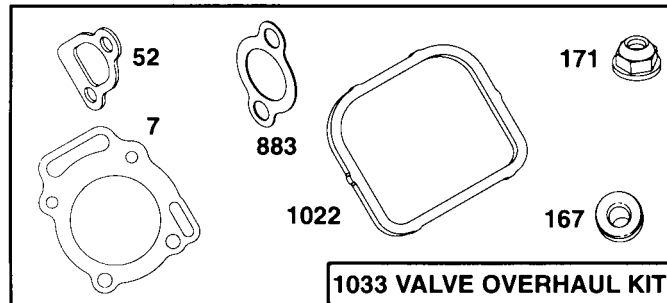

18hp V-Twin

★ REQUIRES SPECIAL TOOLS TO INSTALL.

18hp V-Twin

18hp V-Twin

18hp V-Twin

ITEM	ENGINE	GENERAC#	NOTE	DESCRIPTION
1	Both	100-92134		Cylinder Assembly
2	Both	100-85110		Bushing
3	Both	67805	*	Seal, Oil
5	Both	101-92134		Head, Cylinder #1
5A	Both	102-92134		Head, Cylinder #2
7	Both	103-92134	*+	Gasket, Cylinder Head
8	Both	104-85110		Breather Assembly
9	Both	72315	*	Gasket, Breather (incl. #722)
10	Both	105-85110		Screw, Shoulder
11	Both	70596		Tube, Breather
12	Both	69336	*	Gasket, Crankcase
13	Both	69325		Screw, Hex
15	Both	67888		Plug, Oil Drain
16	Both	104-92134		Crankshaft
	Both	106-85110		Timing Gear Key
	Both	107-85110		Thrust Washer
17	Both	108-85110		Bearing, Ball
18	Both	70540		Cover, Crankcase
20	Both	67924	*	Seal, Oil
22	Both	109-85110		Screw, Hex
23	Both	106-92134		Flywheel
24	Both	112-85110		Key, Flywheel
25	Both	107-92134		Piston Assembly (std)
	Both	108-92134		Piston Assembly (.010 o/s)
	Both	109-92134		Piston Assembly (.020 o/s)
	Both	110-92134		Piston Assembly (.030 o/s)
26	Both	111-92134		Ring Set (std)
	Both	112-92134		Ring Set (.010 o/s)
	Both	113-92134		Ring Set (.020 o/s)
	Both	114-92134		Ring Set (.030 o/s)
27	Both	69327		Lock Pin, Piston
28	Both	115-92134		Pin, Piston
29	Both	119-85110		Rod, Connecting (std)
	Both	120-85110		Rod, Connecting (.020 o/s)
32	Both	72346		Screw, Hex
33	Both	69316		Valve, Exhaust
34	Both	69317		Valve, Intake
35	Both	121-85110		Spring, Valve
37	92134	102-85109		Guard, Flywheel
39	Both	123-85110		Deflector, Oil
40	Both	69320		Retainer, Valve
42	Both	70513		Keeper, Valve
45	Both	124-85110		Tappet, Valve
46	Both	70530		Gear, Cam
50	Both	125-85110		Manifold, Intake
50A	92134	103-85109		Manifold, Exhaust (man. start)