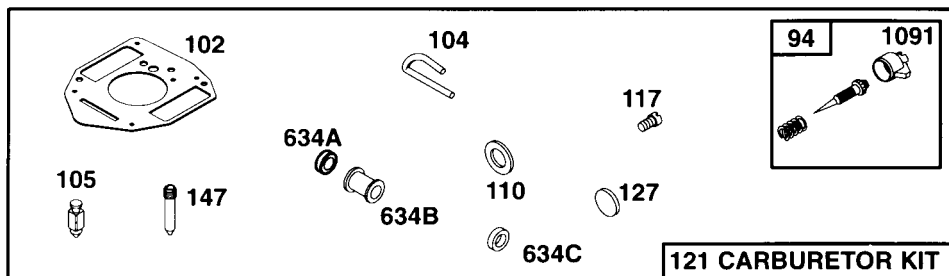

18hp V-Twin

★ REQUIRES SPECIAL TOOLS TO INSTALL.

18hp V-Twin

18hp V-Twin

18hp V-Twin

ITEM	ENGINE	GENERAC#	NOTE	DESCRIPTION
1	Both	100-92134		Cylinder Assembly
2	Both	100-85110		Bushing
3	Both	67805	*	Seal, Oil
5	Both	101-92134		Head, Cylinder #1
5A	Both	102-92134		Head, Cylinder #2
7	Both	103-92134	*+	Gasket, Cylinder Head
8	Both	104-85110		Breather Assembly
9	Both	72315	*	Gasket, Breather (incl. #722)
10	Both	105-85110		Screw, Shoulder
11	Both	70596		Tube, Breather
12	Both	69336	*	Gasket, Crankcase
13	Both	69325		Screw, Hex
15	Both	67888		Plug, Oil Drain
16	Both	104-92134		Crankshaft
	Both	106-85110		Timing Gear Key
	Both	107-85110		Thrust Washer
17	Both	108-85110		Bearing, Ball
18	Both	70540		Cover, Crankcase
20	Both	67924	*	Seal, Oil
22	Both	109-85110		Screw, Hex
23	Both	106-92134		Flywheel
24	Both	112-85110		Key, Flywheel
25	Both	107-92134		Piston Assembly (std)
	Both	108-92134		Piston Assembly (.010 o/s)
	Both	109-92134		Piston Assembly (.020 o/s)
	Both	110-92134		Piston Assembly (.030 o/s)
26	Both	111-92134		Ring Set (std)
	Both	112-92134		Ring Set (.010 o/s)
	Both	113-92134		Ring Set (.020 o/s)
	Both	114-92134		Ring Set (.030 o/s)
27	Both	69327		Lock Pin, Piston
28	Both	115-92134		Pin, Piston
29	Both	119-85110		Rod, Connecting (std)
	Both	120-85110		Rod, Connecting (.020 o/s)
32	Both	72346		Screw, Hex
33	Both	69316		Valve, Exhaust
34	Both	69317		Valve, Intake
35	Both	121-85110		Spring, Valve
37	92134	102-85109		Guard, Flywheel
39	Both	123-85110		Deflector, Oil
40	Both	69320		Retainer, Valve
42	Both	70513		Keeper, Valve
45	Both	124-85110		Tappet, Valve
46	Both	70530		Gear, Cam
50	Both	125-85110		Manifold, Intake
50A	92134	103-85109		Manifold, Exhaust (man. start)