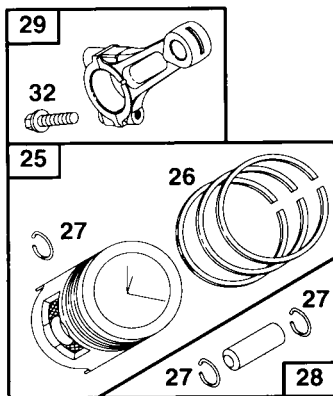

PLEASE SEE OWNER'S MANUAL FOR ILLUSTRATION OF OIL FILTER ASSEMBLY ON ELECTRIC START ENGINE #93571