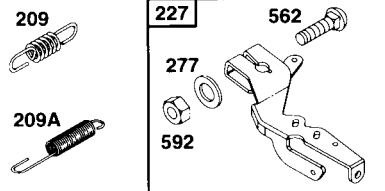

18hp V-Twin