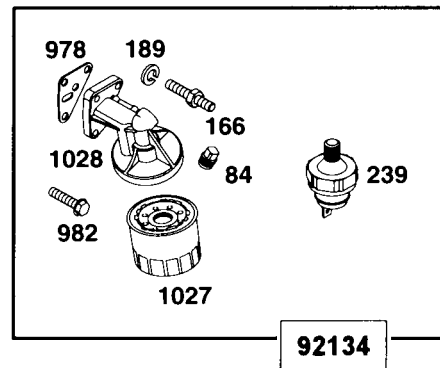

PLEASE SEE OWNER'S MANUAL FOR ILLUSTRATION OF OIL FILTER ASSEMBLY ON ELECTRIC START ENGINE #93571