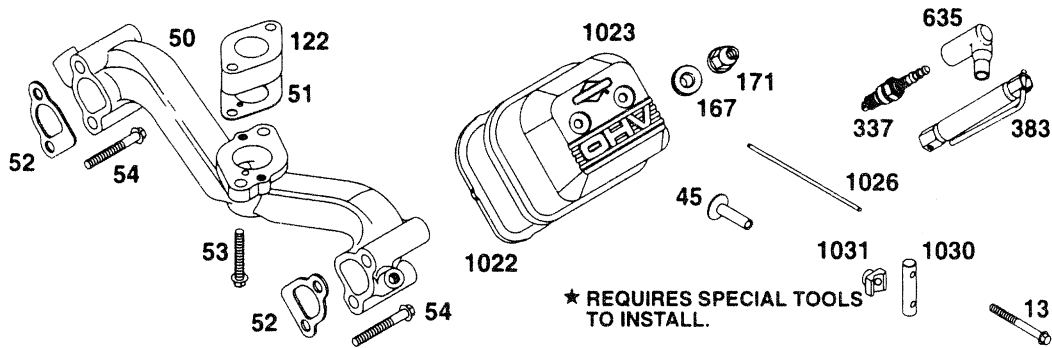

16hp V-Twin