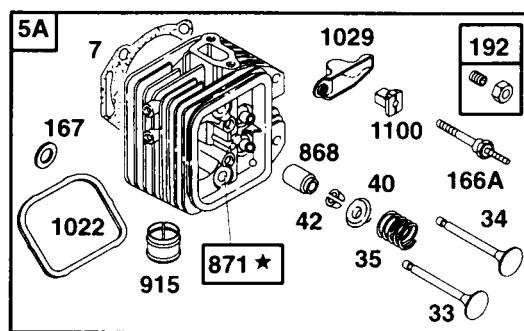

18hp V-Twin

★ REQUIRES SPECIAL TOOLS TO INSTALL.