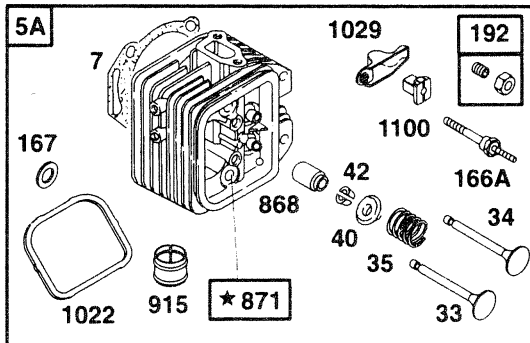

16hp V-Twin