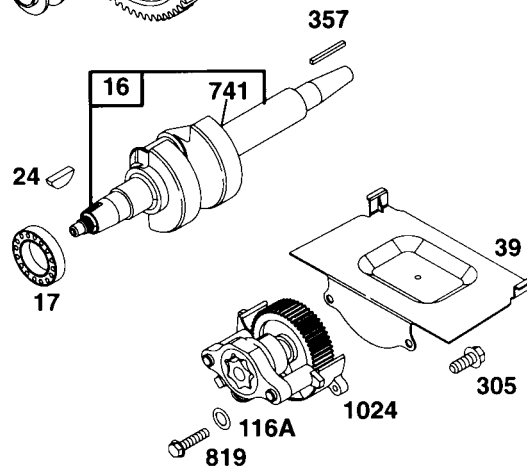

PLEASE SEE OWNER'S MANUAL FOR ILLUSTRATION OF OIL FILTER ASSEMBLY ON ELECTRIC START ENGINE #93571