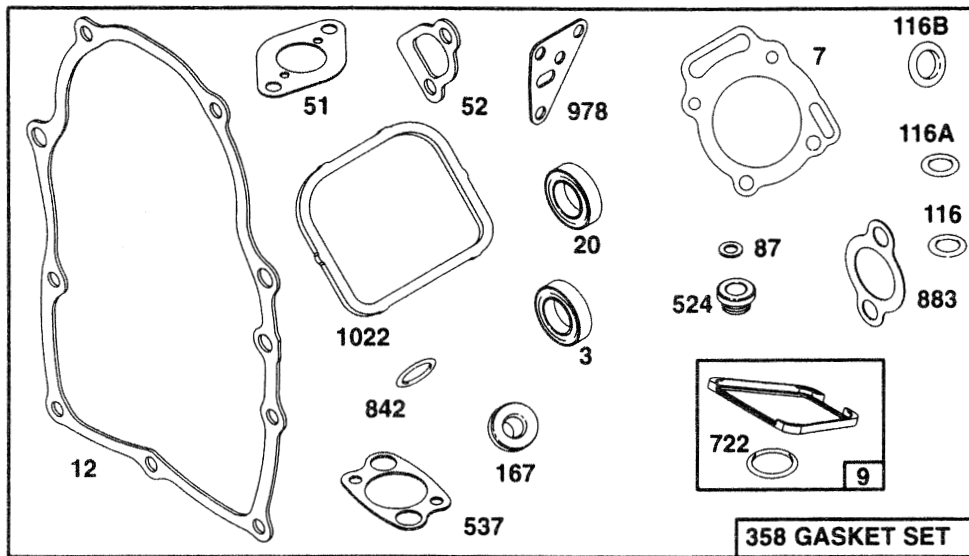

Replacement parts should be ordered through your regular source of supply. Please have part numbers available for ease of ordering.

16hp V-Twin

16hp V-Twin

16hp V-Twin

16hp V-Twin

ITEM	ENGINE	GENERAC#	NOTE	DESCRIPTION
1	Both	69376		Cylinder Assembly
2	Both	100-85110		Bushing, Cylinder
3	Both	67805	*	Seal, Oil
5	Both	101-85110		Head, Cylinder #1
5A	Both	102-85110		Head, Cylinder #2
7	Both	103-85110	*+	Gasket, Cilinder Head
8	Both	104-85110		Breather Assembly
9	Both	72315	*	Gasket, Breather (incl. #722)
10	Both	105-85110		Screw, Shoulder
11	Both	70596		Tube, Breather
12	Both	69336	*	Gasket, Crankcase
13	Both	69325		Screw, Hex
15	Both	67888		Plug, Oil Drain
16	Both	100-85109		Crankshaft (incl. timing gear and key, and thrust washers).
	Both	106-85110		Timing Gear Key (incl w/ crankshaft).
	Both	107-85110		Thrust Washers (incl. w/ crankshaft).
17	Both	108-85110		Bearing, Ball
18	Both	70540		Cover, Crankcase
20	Both	67924	*	Seal, Oil
22	Both	109-85110		Screw, Hex
23	85110	110-85110		Flywheel (electric start)
23	85109	101-85109		Flywheel (manual start)
24	Both	112-85110		Key, Flywheel
25	Both	75248		Piston Assy, (std)
	Both	113-85110		Piston Assy, (.010 o/s)
	Both	114-85110		Piston Assy, (.020 o/s)
	Both	115-85110		Piston Assy, (.030 o/s)
26	Both	75249		Ring Set (std)
	Both	116-85110		Ring Set, (.010 o/s)
	Both	117-85110		Ring Set, (.020 o/s)
	Both	118-85110		Ring Set, (.030 o/s)
27	Both	69327		Lock, Piston Pin
28	Both	75250		Pin, Piston
29	Both	119-85110		Rod, Connecting (Std)
	Both	120-85110		Rod, Connecting (.020 o/s)
32	Both	72346		Screw, Hex
33	Both	69316		Valve, Exhaust
34	Both	69317		Valve, Intake
35	Both	121-85110		Spring, Valve
37	Both	102-85109		Guard, Flywheel
39	Both	123-85110		Deflector, Oil
40	Both	69320		Retainer, Valve
42	Both	70513		Keeper, Valve
45	Both	124-85110		Tappet, Valve
46	Both	70530		Gear, Cam