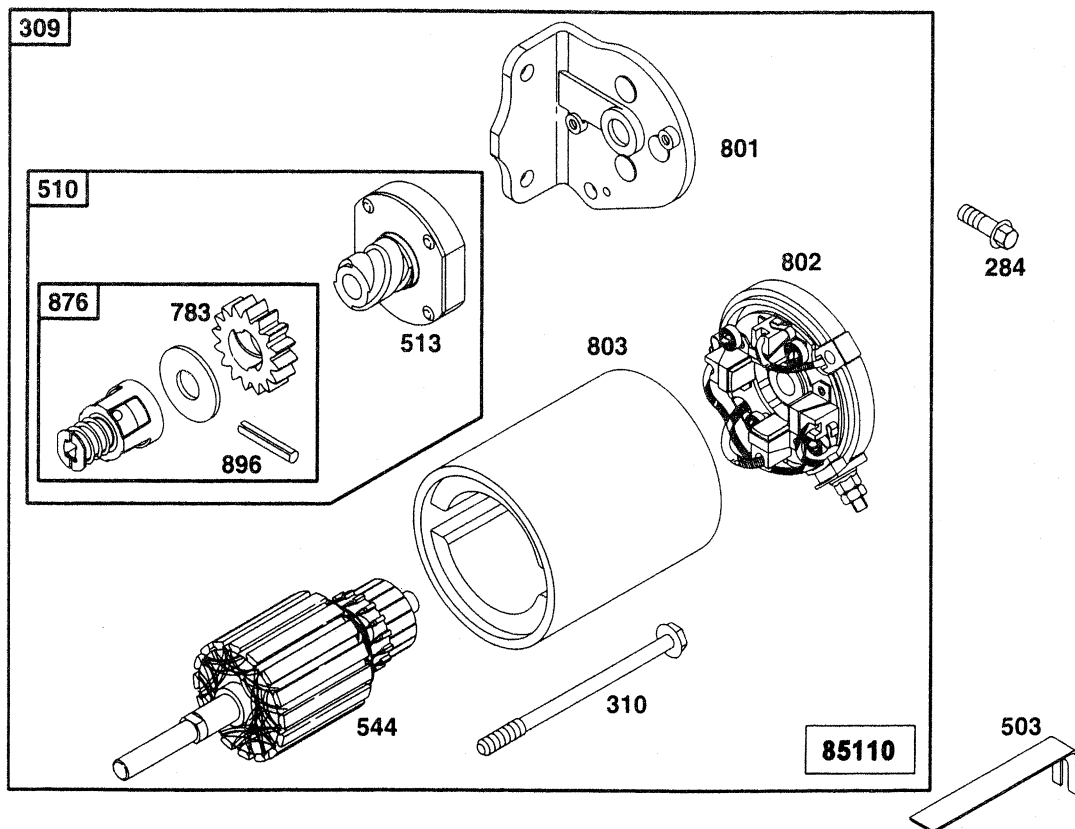

Replacement parts should be ordered through your regular source of supply. Please have part numbers available for ease of ordering.

16hp V-Twin

16hp V-Twin

16hp V-Twin

16hp V-Twin

ITEM	ENGINE	GENERAC#	NOTE	DESCRIPTION
1	Both	69376		Cylinder Assembly
2	Both	100-85110		Bushing, Cylinder
3	Both	67805	*	Seal, Oil
5	Both	101-85110		Head, Cylinder #1
5A	Both	102-85110		Head, Cylinder #2
7	Both	103-85110	*+	Gasket, Cilinder Head
8	Both	104-85110		Breather Assembly
9	Both	72315	*	Gasket, Breather (incl. #722)
10	Both	105-85110		Screw, Shoulder
11	Both	70596		Tube, Breather
12	Both	69336	*	Gasket, Crankcase
13	Both	69325		Screw, Hex
15	Both	67888		Plug, Oil Drain
16	Both	100-85109		Crankshaft (incl. timing gear and key, and thrust washers).
	Both	106-85110		Timing Gear Key (incl w/ crankshaft).
	Both	107-85110		Thrust Washers (incl. w/ crankshaft).
17	Both	108-85110		Bearing, Ball
18	Both	70540		Cover, Crankcase
20	Both	67924	*	Seal, Oil
22	Both	109-85110		Screw, Hex
23	85110	110-85110		Flywheel (electric start)
23	85109	101-85109		Flywheel (manual start)
24	Both	112-85110		Key, Flywheel
25	Both	75248		Piston Assy, (std)
	Both	113-85110		Piston Assy, (.010 o/s)
	Both	114-85110		Piston Assy, (.020 o/s)
	Both	115-85110		Piston Assy, (.030 o/s)
26	Both	75249		Ring Set (std)
	Both	116-85110		Ring Set, (.010 o/s)
	Both	117-85110		Ring Set, (.020 o/s)
	Both	118-85110		Ring Set, (.030 o/s)
27	Both	69327		Lock, Piston Pin
28	Both	75250		Pin, Piston
29	Both	119-85110		Rod, Connecting (Std)
	Both	120-85110		Rod, Connecting (.020 o/s)
32	Both	72346		Screw, Hex
33	Both	69316		Valve, Exhaust
34	Both	69317		Valve, Intake
35	Both	121-85110		Spring, Valve
37	Both	102-85109		Guard, Flywheel
39	Both	123-85110		Deflector, Oil
40	Both	69320		Retainer, Valve
42	Both	70513		Keeper, Valve
45	Both	124-85110		Tappet, Valve
46	Both	70530		Gear, Cam