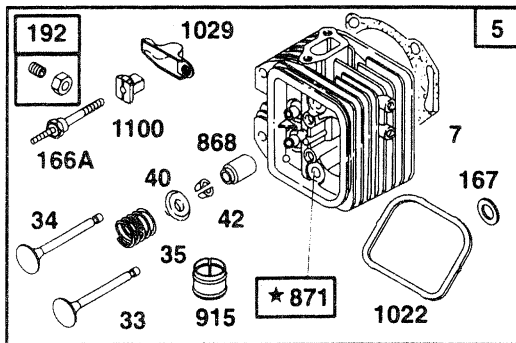

16hp V-Twin