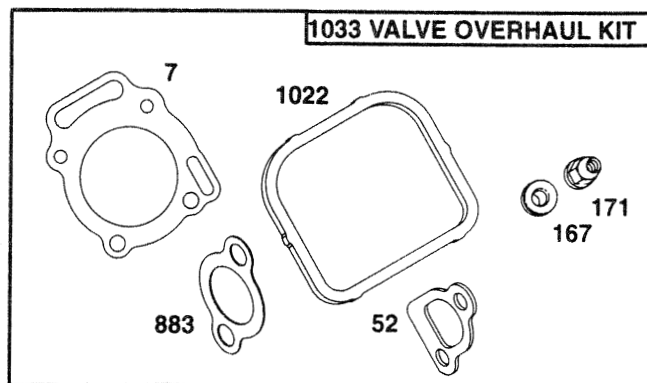

Replacement parts should be ordered through your regular source of supply. Please have part numbers available for ease of ordering.

16hp V-Twin

16hp V-Twin

16hp V-Twin

16hp V-Twin

ITEM	ENGINE	GENERAC#	NOTE	DESCRIPTION
1	Both	69376		Cylinder Assembly
2	Both	100-85110		Bushing, Cylinder
3	Both	67805	*	Seal, Oil
5	Both	101-85110		Head, Cylinder #1
5A	Both	102-85110		Head, Cylinder #2
7	Both	103-85110	*+	Gasket, Cilinder Head
8	Both	104-85110		Breather Assembly
9	Both	72315	*	Gasket, Breather (incl. #722)
10	Both	105-85110		Screw, Shoulder
11	Both	70596		Tube, Breather
12	Both	69336	*	Gasket, Crankcase
13	Both	69325		Screw, Hex
15	Both	67888		Plug, Oil Drain
16	Both	100-85109		Crankshaft (incl. timing gear and key, and thrust washers).
	Both	106-85110		Timing Gear Key (incl w/ crankshaft).
	Both	107-85110		Thrust Washers (incl. w/ crankshaft).
17	Both	108-85110		Bearing, Ball
18	Both	70540		Cover, Crankcase
20	Both	67924	*	Seal, Oil
22	Both	109-85110		Screw, Hex
23	85110	110-85110		Flywheel (electric start)
23	85109	101-85109		Flywheel (manual start)
24	Both	112-85110		Key, Flywheel
25	Both	75248		Piston Assy, (std)
	Both	113-85110		Piston Assy, (.010 o/s)
	Both	114-85110		Piston Assy, (.020 o/s)
	Both	115-85110		Piston Assy, (.030 o/s)
26	Both	75249		Ring Set (std)
	Both	116-85110		Ring Set, (.010 o/s)
	Both	117-85110		Ring Set, (.020 o/s)
	Both	118-85110		Ring Set, (.030 o/s)
27	Both	69327		Lock, Piston Pin
28	Both	75250		Pin, Piston
29	Both	119-85110		Rod, Connecting (Std)
	Both	120-85110		Rod, Connecting (.020 o/s)
32	Both	72346		Screw, Hex
33	Both	69316		Valve, Exhaust
34	Both	69317		Valve, Intake
35	Both	121-85110		Spring, Valve
37	Both	102-85109		Guard, Flywheel
39	Both	123-85110		Deflector, Oil
40	Both	69320		Retainer, Valve
42	Both	70513		Keeper, Valve
45	Both	124-85110		Tappet, Valve
46	Both	70530		Gear, Cam