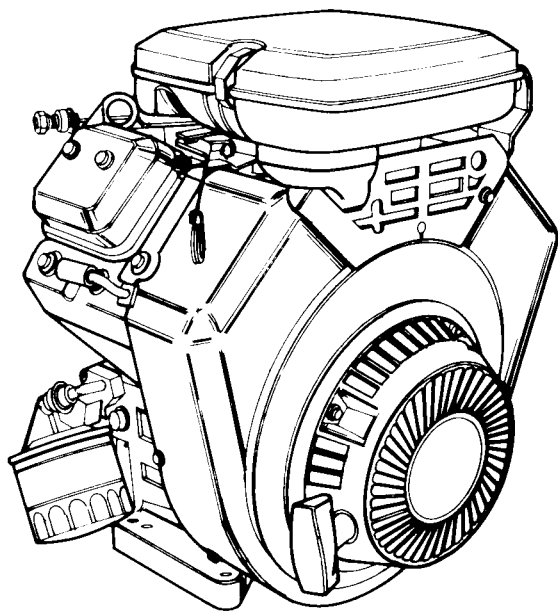

GENERAC[®]
POWER SYSTEMS, INC.

V-Twin

(16 & 18 hp)

ENGINE P/N's 85109, 85110, 92134, 93571

Parts Manual

TABLE OF CONTENTS

16hp V-Twin Prts Beakdown.....	Page 2-12
18hp V-Twin Parts Breakdown.....	Page 3-23

NOTE: *This manual is divided into two sections, part one pertaining to the 16 horsepower engines, and part two pertaining to the 18 horsepower engines. Each section begins with an illustrated parts breakdown, followed by a repair parts listing. Each repair parts listing covers both the manual and electric start versions of each engine. If a part is used on a specific engine, the engine part number will appear in the "Engine" column. If a part is common to both styles of engine, the word "Both" will appear in the "Engine" column.*