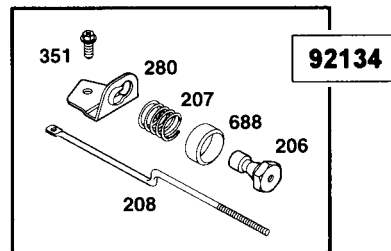

18hp V-Twin