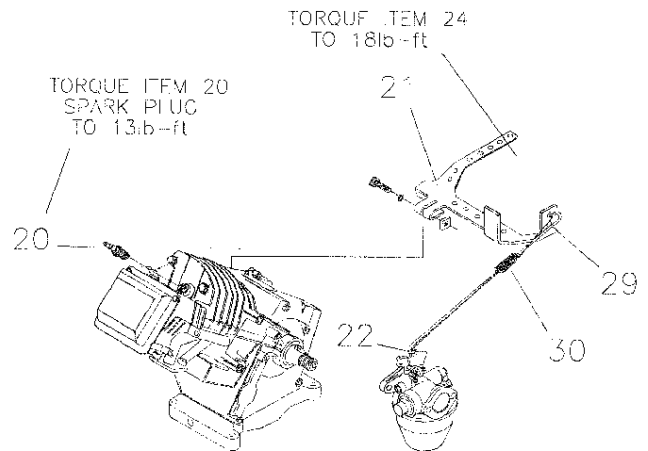

EXPLODED VIEW — AIR CLEANER AND CARBURETOR

ITEM	DESCRIPTION	PART NO.	QTY.
31	Breather Hose	90947	1
32	Manifold Head Gasket	90051	1
33	M6 x 55mm Capscrew	57058	1
34	M6 x 25mm Capscrew	80318	1
35	M6 x 30mm Screw	80316	2
36A	Intake Manifold	20136	1
37	M6 Lock Washer	22097	2
38	M6 Hex Nut	49813	2
39A	Carburetor/Air Box Gasket	21202	1
40	#10-32 x 3/4" Screw	36935	2
41	Canal Cover	80303	1
42	Carburetor/Manifold Gasket	21201	1
43A	Dellorto Carburetor	21203	1
44A	Air Cleaner Base	21200	1
45	M6 x 12mm Capscrew	66476	1
46	#8 x 3/8" Plastite Screw	59635	1
47	Air Filter	78601	1
48	Precleaner	78602	1

EXPLODED VIEW — GAS TANK

ITEM	PART #	QTY.	DESCRIPTION
55	83512	2	M6 X 15 Taptite
57	95213	1	Tank Bracket
58	77395	2	M6 Flange Nut
59	95214	1	Tank Cradle
60	30340	12"	1/4" ID Hose
61	48031C	1	Hose Clamp

EXPLODED VIEW — OIL FILTER AND OPTIONAL OIL FILL TUBE

ITEM	PART #	QTY.	DESCRIPTION
1	94820	1	Expansion Plug
2	91848	1	Oil Filter Gasket
3A	88758	1	Oil Blockoff
3B	84982	1	Oil Filter Adapter
4	92978	2	M6 X 18 Taptite
5	99236	1	Oil Press Switch
6	70185	1	Oil Filter

EXPLODED VIEW — LOW OIL SHUTDOWN AND GOVERNOR

ITEM	PART #	QTY.	DESCRIPTION
7	78653	1	Run/Stop Switch
8	85272	1	LED Assembly
8A	86753	1	LED Assembly
9	84195	1	L.O.S. Decal
10	85620	1	Black Sleeving
11	00285271	1	Black Wire Assembly
12	84329	1	3 Pin Male HSG
13	00185271	1	White Wire Assembly
14	22097	2	M6 Lockwasher
15	82981	2	M6 X 30 Taptite
16	81675	1	Ignition Coil
17	84274	1	Tinnerman Clamp
18	87221A	1	L.O.S. Module
19	45756	1	M6 x 10mm Screw
20	72347	1	Sparkplug