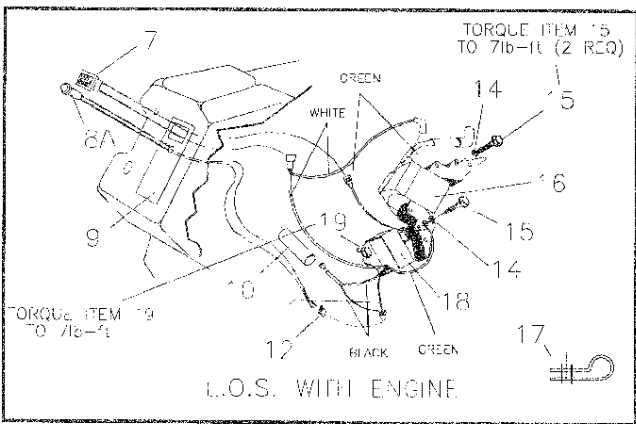

EXPLODED VIEW — GAS TANK

ITEM	PART #	QTY.	DESCRIPTION
55	83512	2	M6 X 15 Taptite
57	95213	1	Tank Bracket
58	77395	2	M6 Flange Nut
59	95214	1	Tank Cradle
60	30340	12"	1/4" ID Hose
61	48031C	1	Hose Clamp

EXPLODED VIEW — OIL FILTER AND OPTIONAL OIL FILL TUBE

ITEM	PART #	QTY.	DESCRIPTION
1	94820	1	Expansion Plug
2	91848	1	Oil Filter Gasket
3A	88758	1	Oil Blockoff
3B	84982	1	Oil Filter Adapter
4	92978	2	M6 X 18 Taptite
5	99236	1	Oil Press Switch
6	70185	1	Oil Filter

EXPLODED VIEW — LOW OIL SHUTDOWN AND GOVERNOR

ITEM	PART #	QTY.	DESCRIPTION
7	78653	1	Run/Stop Switch
8	85272	1	LED Assembly
8A	86753	1	LED Assembly
9	84195	1	L.O.S. Decal
10	85620	1	Black Sleeving
11	00285271	1	Black Wire Assembly
12	84329	1	3 Pin Male HSG
13	00185271	1	White Wire Assembly
14	22097	2	M6 Lockwasher
15	82981	2	M6 X 30 Taptite
16	81675	1	Ignition Coil
17	84274	1	Tinnerman Clamp
18	87221A	1	L.O.S. Module
19	45756	1	M6 x 10mm Screw
20	72347	1	Sparkplug