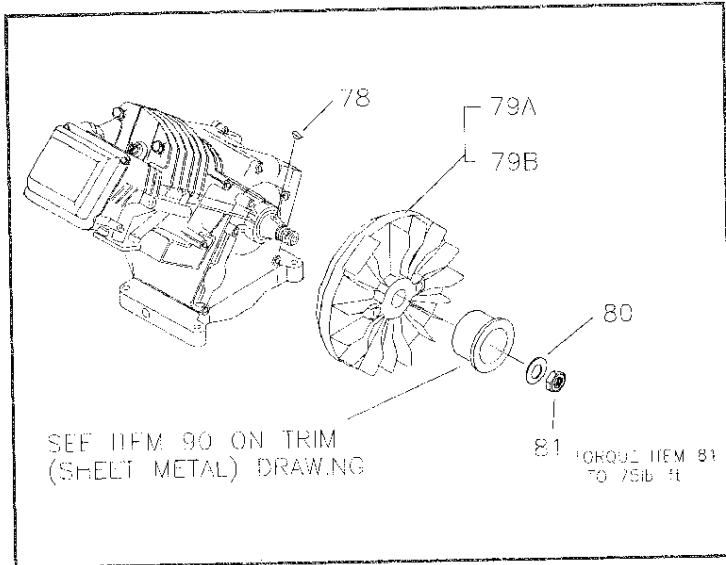

EXPLODED VIEW — STEPPER MOTOR, FLYWHEEL, RECOIL STARTER

ITEM	PART #	QTY.	DESCRIPTION
85	78608A	1	Air Box Cover
86	90695A	1	Blower Housing
87	89739	1	Lower Wrapper
88	66476	9	M6 X 12 HHCS
89	A2799	1	Recoil Assembly
90	A2842	1	Recoil Cup
91	78651C	1	Backplate
92	59636	1	#4 X 3.37 Long
93	86296	1	Governor Rod
94	88905	1	Extension Spring
95	89477	1	Spring Clip
96	89478	1	Snap Button
97	40976	1	SHCS M8—1.25 X 20
98	90192	1	Carb Wear Washer
99	92059	1	Stepper Motor

ITEM	PART #	QTY.	DESCRIPTION
55	83512	2	M8 X 15 Taptite
78	82774	1	Woodruff Key
79A	SRV77182T	1	191 Flywheel
79B	SRV77182E	1	220 Flywheel
80	83312	1	Conical Washer
81	81810	1	M16 Hex Nut
82	92984	1	Top Wrapper
83	45756	4	M6 X 10 Taptite
84	78609	2	Cover Bolts