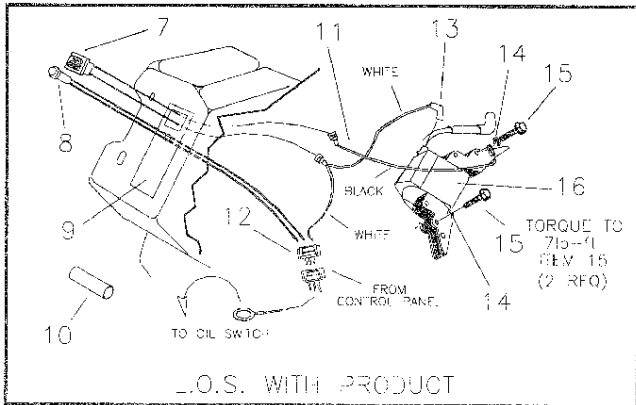

EXPLODED VIEW — GAS TANK

ITEM	PART #	QTY.	DESCRIPTION
55	83512	2	M6 X 15 Taptite
57	95213	1	Tank Bracket
58	77395	2	M6 Flange Nut
59	95214	1	Tank Cradle
60	30340	12"	1/4" ID Hose
61	48031C	1	Hose Clamp

EXPLODED VIEW — OIL FILTER AND OPTIONAL OIL FILL TUBE

ITEM	PART #	QTY.	DESCRIPTION
1	94820	1	Expansion Plug
2	91848	1	Oil Filter Gasket
3A	88758	1	Oil Blockoff
3B	84982	1	Oil Filter Adapter
4	92978	2	M6 X 18 Taptite
5	99236	1	Oil Press Switch
6	70185	1	Oil Filter

EXPLODED VIEW — LOW OIL SHUTDOWN AND GOVERNOR

ITEM	PART #	QTY.	DESCRIPTION
7	78653	1	Run/Stop Switch
8	85272	1	LED Assembly
8A	86753	1	LED Assembly
9	84195	1	L.O.S. Decal
10	85620	1	Black Sleeving
11	00285271	1	Black Wire Assembly
12	84329	1	3 Pin Male HSG
13	00185271	1	White Wire Assembly
14	22097	2	M6 Lockwasher
15	82981	2	M6 X 30 Taptite
16	81675	1	Ignition Coil
17	84274	1	Tinnerman Clamp
18	87221A	1	L.O.S. Module
19	45756	1	M6 x 10mm Screw
20	72347	1	Sparkplug