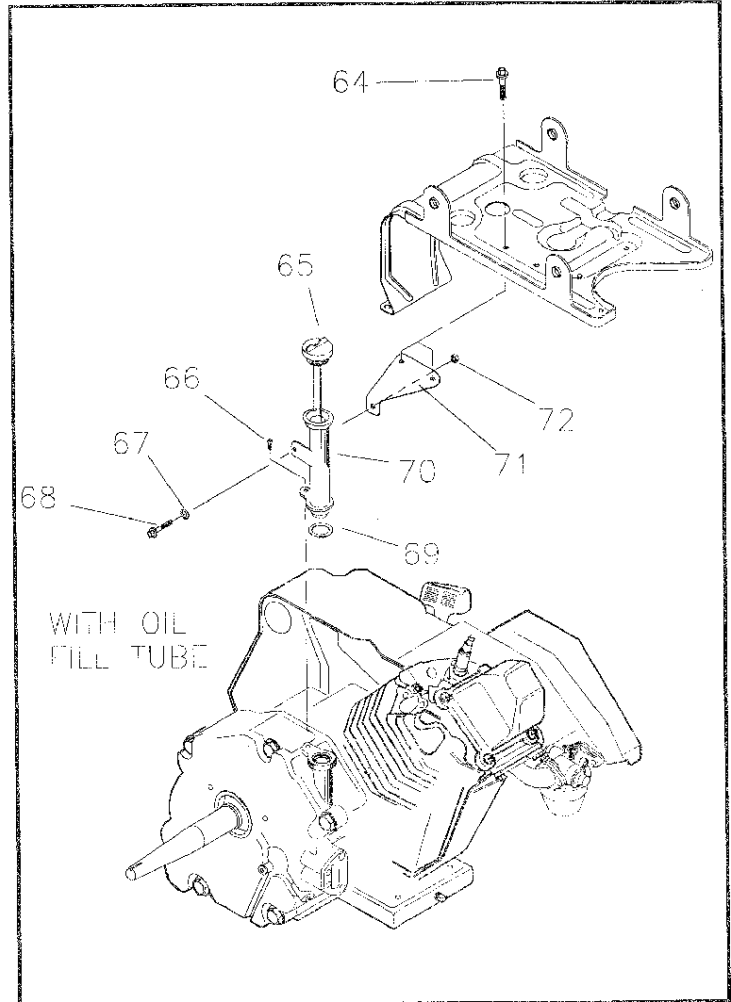

EXPLODED VIEW — OIL FILTER AND OPTIONAL OIL FILL TUBE

ITEM	PART #	QTY.	DESCRIPTION
1	94820	1	Expansion Plug
2	91848	1	Oil Filter Gasket
3A	88758	1	Oil Blockoff
3B	84982	1	Oil Filter Adapter
4	92978	2	M6 X 18 Taptite
5	99236	1	Oil Press Switch
6	70185	1	Oil Filter

ITEM	PART #	QTY.	DESCRIPTION
64	74908	2	M5 X 12 Taptite
65	91475	1	Dipstick ASM
66	90388	1	M6 X 12 Taptite
67	22473	1	M6 Flat Washer
68	47411	1	M6 X 16 HHCS
69	91230	1	Rubber Washer
70	91041	1	Fill Tube
71	95997	1	Oil Fill Brkt
72	77395	1	M6 Flange Nut