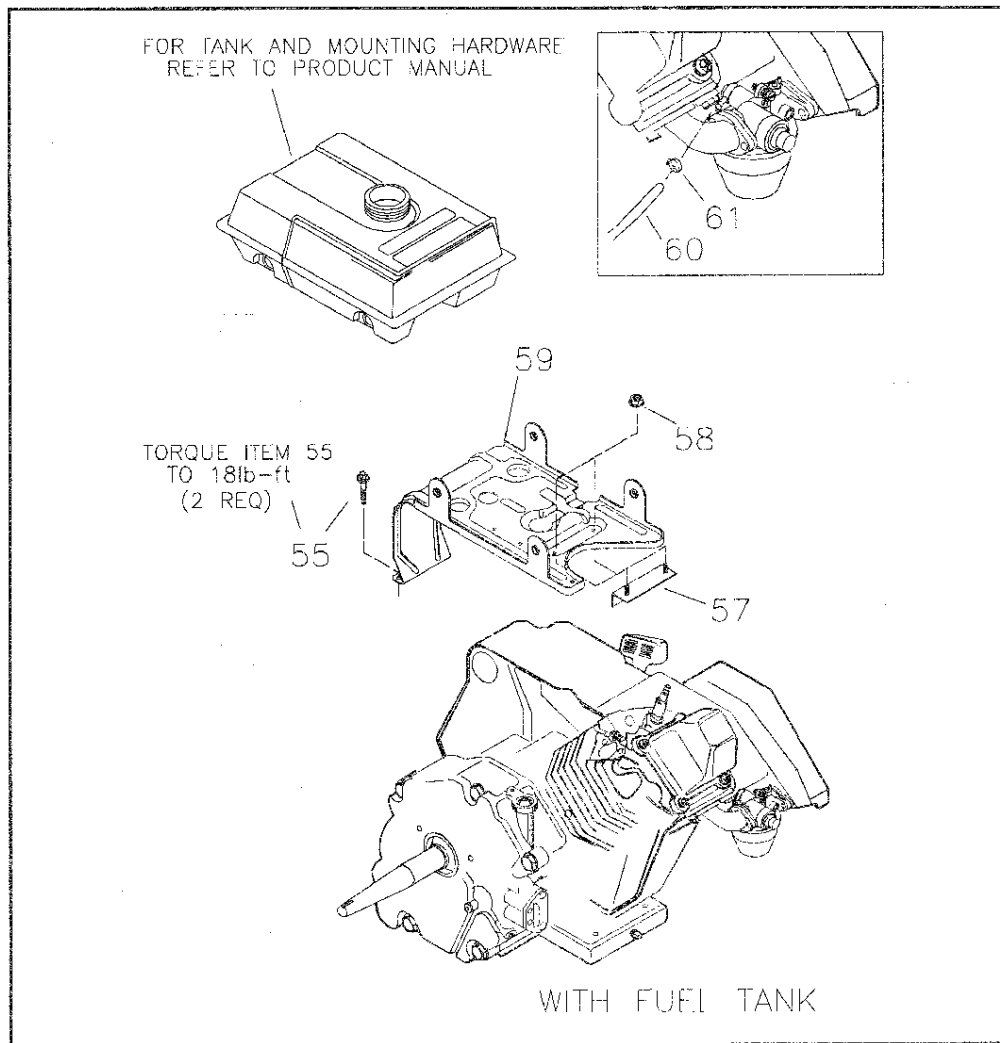

EXPLODED VIEW — GAS TANK

ITEM	PART #	QTY.	DESCRIPTION
55	83512	2	M6 X 15 Taptite
57	95213	1	Tank Bracket
58	77395	2	M6 Flange Nut
59	95214	1	Tank Cradle
60	30340	12"	1/4" ID Hose
61	48031C	1	Hose Clamp