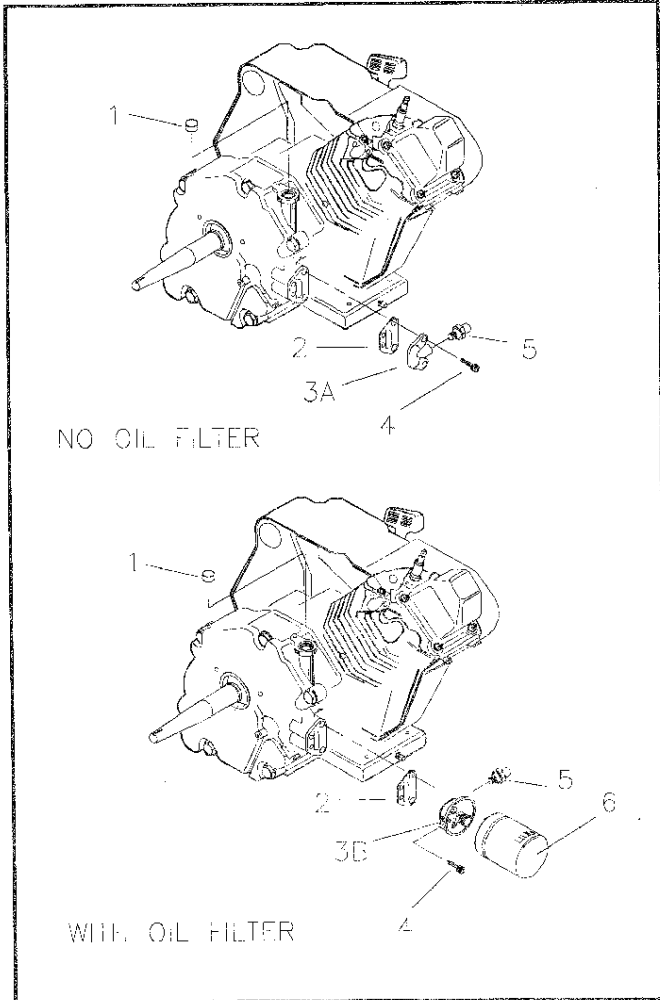

EXPLODED VIEW — OIL FILTER AND OPTIONAL OIL FILL TUBE

ITEM	PART #	QTY.	DESCRIPTION
1	94820	1	Expansion Plug
2	91848	1	Oil Filter Gasket
3A	88758	1	Oil Blockoff
3B	84982	1	Oil Filter Adapter
4	92978	2	M6 X 18 Taptite
5	99236	1	Oil Press Switch
6	70185	1	Oil Filter

ITEM	PART #	QTY.	DESCRIPTION
64	74908	2	M5 X 12 Taptite
65	91475	1	Dipstick ASM
66	90388	1	M6 X 12 Taptite
67	22473	1	M6 Flat Washer
68	47411	1	M6 X 16 HHCS
69	91230	1	Rubber Washer
70	91041	1	Fill Tube
71	95997	1	Oil Fill Brkt
72	77395	1	M6 Flange Nut