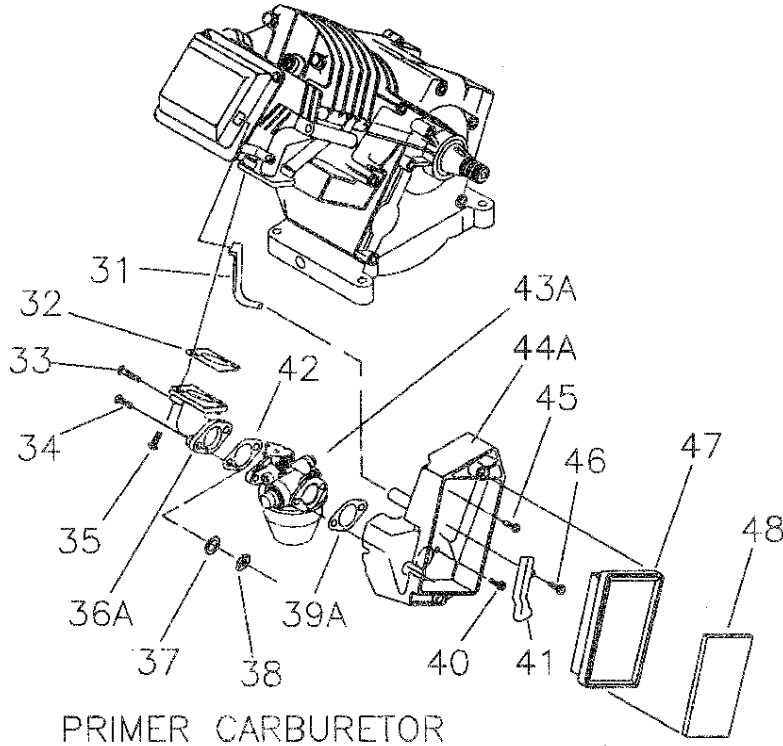

EXPLODED VIEW — AIR CLEANER AND CARBURETOR

ITEM	DESCRIPTION	PART NO.	QTY.
31	Breather Hose	90947	1
32	Manifold Head Gasket	90051	1
33	M6 x 55mm Capscrew	57058	1
34	M6 x 25mm Capscrew	80318	1
35	M6 x 30mm Screw	80316	2
36A	Intake Manifold	20136	1
37	M6 Lock Washer	22097	2
38	M6 Hex Nut	49813	2
39A	Carburetor/Air Box Gasket	21202	1
40	#10-32 x 3/4" Screw	36935	2
41	Canal Cover	80303	1
42	Carburetor/Manifold Gasket	21201	1
43A	Dellorto Carburetor	21203	1
44A	Air Cleaner Base	21200	1
45	M6 x 12mm Capscrew	66476	1
46	#8 x 3/8" Plastite Screw	59635	1
47	Air Filter	78601	1
48	Precleaner	78602	1