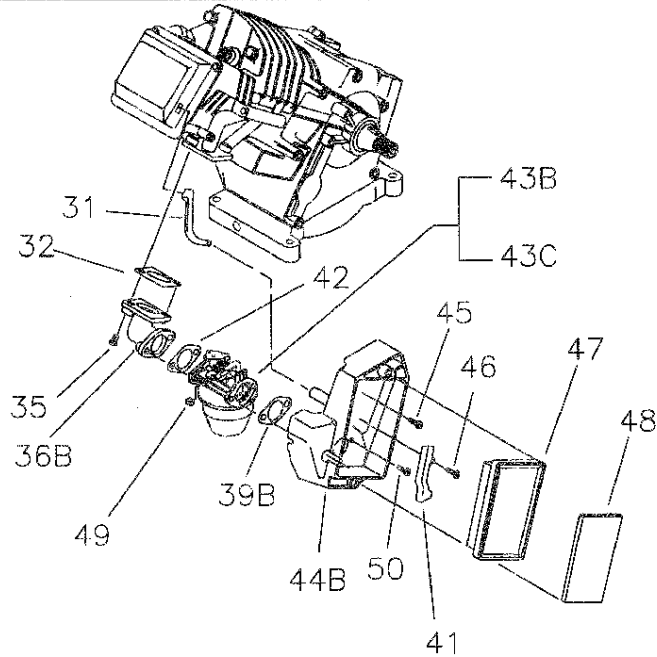

AIR CLEANER AND CARBURETOR

CHOKE CARBURETOR

ITEM	DESCRIPTION	PART NO.	QTY.
31	Breather Hose	90947	1
32	Manifold Head	90051	1
	Gasket		
35	M6 x 30mm Screw	80316	2
36B	Intake Manifold	90948	1
39B	Carburetor / Air Box	91846	1
	Gasket		
41	Canal Cover	80303	1
42	Carburetor Manifold	78631	1
	Gasket		
43B	Carburetor (190cc)	98469	1
43C	Carburetor (220cc)	C1535	1
44B	Air Cleaner Base	78607	1
45	M6 x 12mm Capscrew	66476	1
46	#8 x 3/8" Plastite Screw	59635	1
47	Air Filter	78601	1
48	Precleaner	78602	1
49	Choke Knob	83504	1
50	Carb Mount Bolt	78643	2