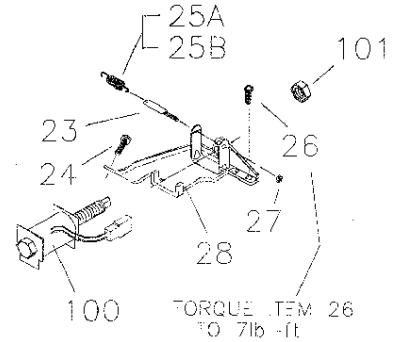

EXPLODED VIEW — GAS TANK

ITEM	PART #	QTY.	DESCRIPTION
55	83512	2	M6 X 15 Taptite
57	95213	1	Tank Bracket
58	77395	2	M6 Flange Nut
59	95214	1	Tank Cradle
60	30340	12"	1/4" ID Hose
61	48031C	1	Hose Clamp

EXPLODED VIEW — OIL FILTER AND OPTIONAL OIL FILL TUBE

ITEM	PART #	QTY.	DESCRIPTION
1	94820	1	Expansion Plug
2	91848	1	Oil Filter Gasket
3A	88758	1	Oil Blockoff
3B	84982	1	Oil Filter Adapter
4	92978	2	M6 X 18 Taptite
5	99236	1	Oil Press Switch
6	70185	1	Oil Filter

EXPLODED VIEW — LOW OIL SHUTDOWN AND GOVERNOR

ITEM	PART #	QTY.	DESCRIPTION
7	78653	1	Run/Stop Switch
8	85272	1	LED Assembly
8A	86753	1	LED Assembly
9	84195	1	L.O.S. Decal
10	85620	1	Black Sleeving
11	00285271	1	Black Wire Assembly
12	84329	1	3 Pin Male HSG
13	00185271	1	White Wire Assembly
14	22097	2	M6 Lockwasher
15	82981	2	M6 X 30 Taptite
16	81675	1	Ignition Coil
17	84274	1	Tinnerman Clamp
18	87221A	1	L.O.S. Module
19	45756	1	M6 x 10mm Screw
20	72347	1	Sparkplug