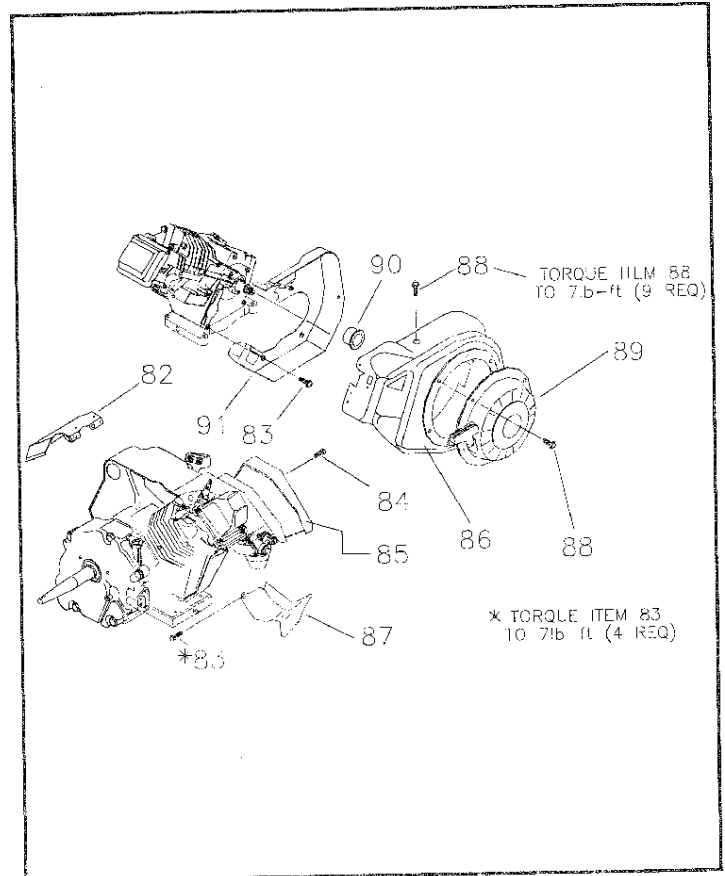

EXPLODED VIEW — STEPPER MOTOR, FLYWHEEL, RECOIL STARTER

ITEM	PART #	QTY.	DESCRIPTION
85	78608A	1	Air Box Cover
86	90695A	1	Blower Housing
87	89739	1	Lower Wrapper
88	66476	9	M6 X 12 HHCS
89	A2799	1	Recoil Assembly
90	A2842	1	Recoil Cup
91	78651C	1	Backplate
92	59636	1	#4 X 3.37 Long
93	86296	1	Governor Rod
94	88905	1	Extension Spring
95	89477	1	Spring Clip
96	89478	1	Snap Button
97	40976	1	SHCS M8—1.25 X 20
98	90192	1	Carb Wear Washer
99	92059	1	Stepper Motor

ITEM	PART #	QTY.	DESCRIPTION
55	83512	2	M8 X 15 Taptite
78	82774	1	Woodruff Key
79A	SRV77182T	1	191 Flywheel
79B	SRV77182E	1	220 Flywheel
80	83312	1	Conical Washer
81	81810	1	M16 Hex Nut
82	92984	1	Top Wrapper
83	45756	4	M6 X 10 Taptite
84	78609	2	Cover Bolts