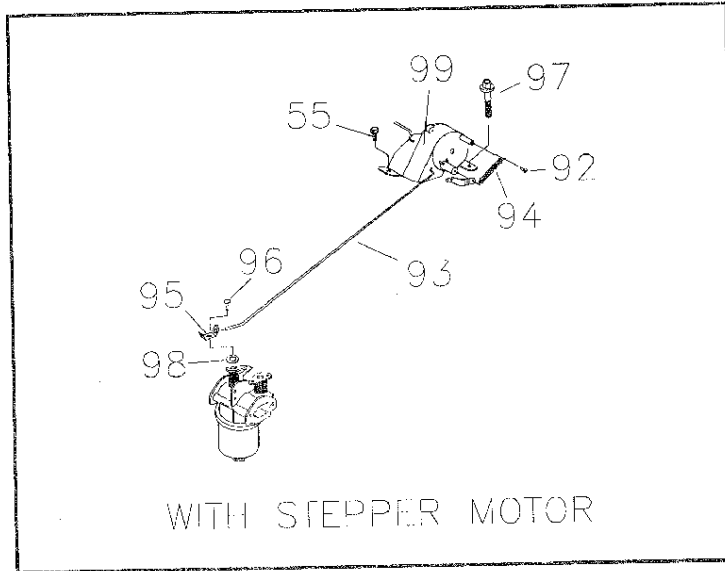

EXPLODED VIEW — STEPPER MOTOR, FLYWHEEL, RECOIL STARTER

ITEM	PART #	QTY.	DESCRIPTION
85	78608A	1	Air Box Cover
86	90695A	1	Blower Housing
87	89739	1	Lower Wrapper
88	66476	9	M6 X 12 HHCS
89	A2799	1	Recoil Assembly
90	A2842	1	Recoil Cup
91	78651C	1	Backplate
92	59636	1	#4 X 3.37 Long
93	86296	1	Governor Rod
94	88905	1	Extension Spring
95	89477	1	Spring Clip
96	89478	1	Snap Button
97	40976	1	SHCS M8—1.25 X 20
98	90192	1	Carb Wear Washer
99	92059	1	Stepper Motor

ITEM	PART #	QTY.	DESCRIPTION
55	83512	2	M8 X 15 Taptite
78	82774	1	Woodruff Key
79A	SRV77182T	1	191 Flywheel
79B	SRV77182E	1	220 Flywheel
80	83312	1	Conical Washer
81	81810	1	M16 Hex Nut
82	92984	1	Top Wrapper
83	45756	4	M6 X 10 Taptite
84	78609	2	Cover Bolts