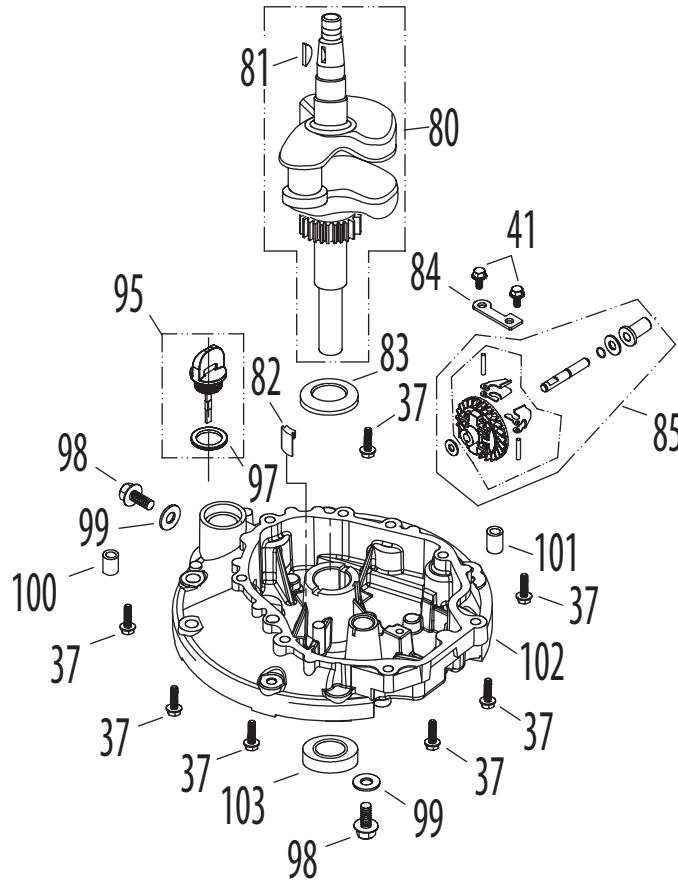

1P65B0B Air Cleaner

Ref.	Part Number	Description
2	712-04212	Nut M6 X 10 Mm
105	N/A	Outer Air Filter Cover
106	951-10732	Air Filter Element, Oval
107	710-04969	A/F Base Bolt M6x30
108	N/A	Inner Air Filter Housing
	951-10739	Air Cleaner Housing Ass'y Not Shown (Incl. Ref No. 105,108)

Ref.	Part Number	Description
109	951-11527	Carburetor Gasket Plate
110	951-11707	Carburetor Assembly
120	951-11736	Primer Hose Assembly
	951-11708	Carburetor Repair Kit - Major (Incl. Ref No. 116,118,123, 124,128-134,137)

1P65B0B Crankshaft

Ref.	Part Number	Description
37	710-04920	Bolt M6x28
38	951-10367	Ignition Coil Assembly
41	710-04916	Bolt M6x14
80	951-11591	Crankshaft Assembly
81	951-10307	Woodruff Key
82	951-11733	Oil Return Seal
83	736-04491	Crankshaft Thrust Washer
84	951-11609	Governor Gear Mounting Plate
85	951-11549	Governor Gear/Shaft Assembly
95	951-10617	Dipstick Assembly