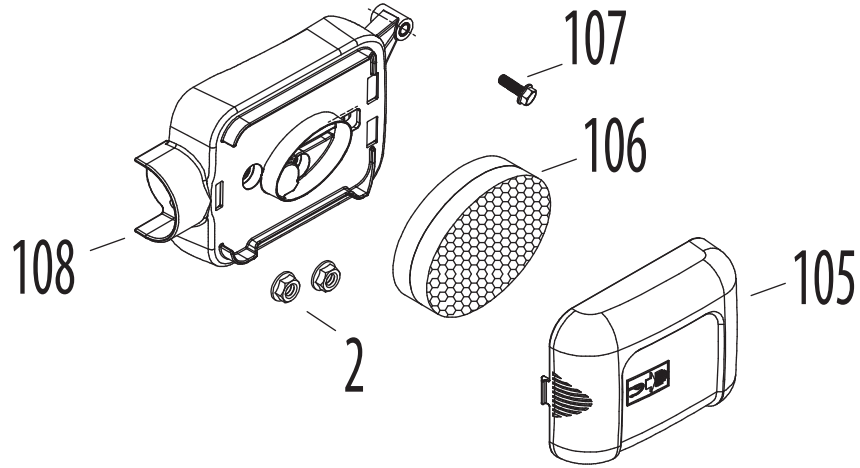

1P65B0B Air Cleaner

Ref.	Part Number	Description
2	712-04212	Nut M6 X 10 Mm
105	N/A	Outer Air Filter Cover
106	951-10732	Air Filter Element, Oval
107	710-04969	A/F Base Bolt M6x30
108	N/A	Inner Air Filter Housing
	951-10739	Air Cleaner Housing Ass'y Not Shown (Incl. Ref No. 105,108)

Ref.	Part Number	Description
109	951-11527	Carburetor Gasket Plate
110	951-11707	Carburetor Assembly
120	951-11736	Primer Hose Assembly
	951-11708	Carburetor Repair Kit - Major (Incl. Ref No. 116,118,123, 124,128-134,137)

1P65B0B Crankshaft

Ref.	Part Number	Description
37	710-04920	Bolt M6x28
38	951-10367	Ignition Coil Assembly
41	710-04916	Bolt M6x14
80	951-11591	Crankshaft Assembly
81	951-10307	Woodruff Key
82	951-11733	Oil Return Seal
83	736-04491	Crankshaft Thrust Washer
84	951-11609	Governor Gear Mounting Plate
85	951-11549	Governor Gear/Shaft Assembly
95	951-10617	Dipstick Assembly