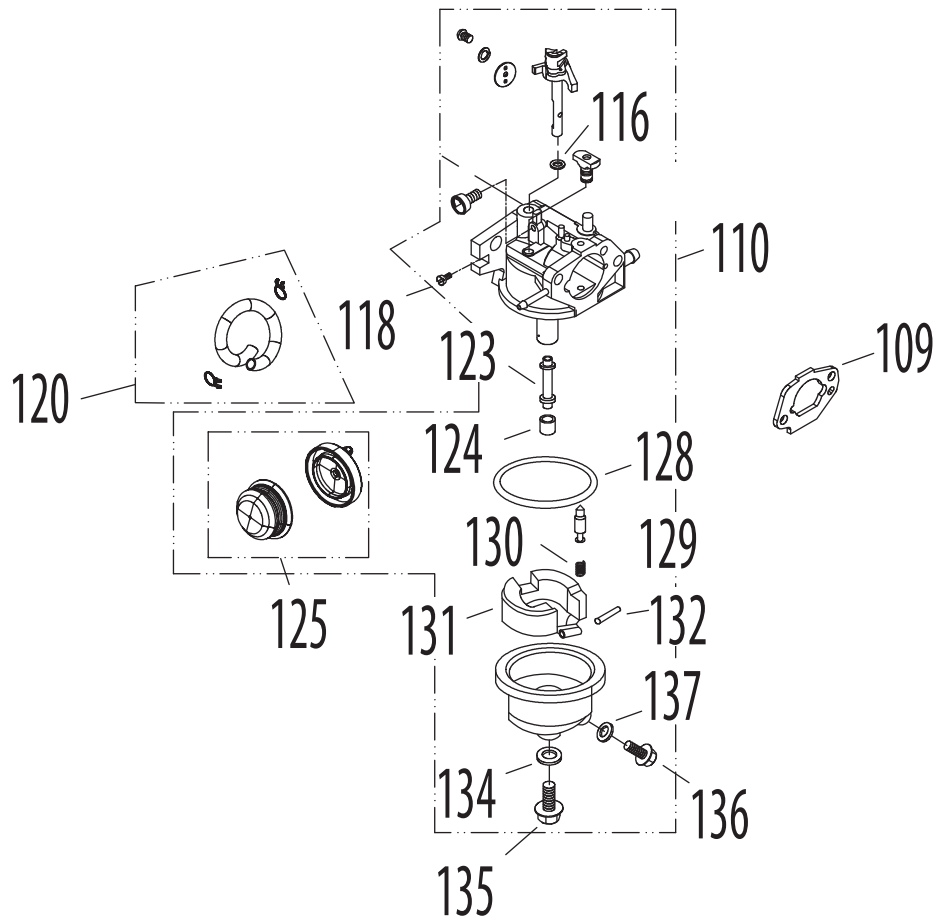

1P65B0B Air Cleaner

Ref.	Part Number	Description
2	712-04212	Nut M6 X 10 Mm
105	N/A	Outer Air Filter Cover
106	951-10732	Air Filter Element, Oval
107	710-04969	A/F Base Bolt M6x30
108	N/A	Inner Air Filter Housing
	951-10739	Air Cleaner Housing Ass'y Not Shown (Incl. Ref No. 105,108)

Ref.	Part Number	Description
109	951-11527	Carburetor Gasket Plate
110	951-11707	Carburetor Assembly
120	951-11736	Primer Hose Assembly
	951-11708	Carburetor Repair Kit - Major (Incl. Ref No. 116,118,123, 124,128-134,137)

1P65B0B Crankshaft

Ref.	Part Number	Description
37	710-04920	Bolt M6x28
38	951-10367	Ignition Coil Assembly
41	710-04916	Bolt M6x14
80	951-11591	Crankshaft Assembly
81	951-10307	Woodruff Key
82	951-11733	Oil Return Seal
83	736-04491	Crankshaft Thrust Washer
84	951-11609	Governor Gear Mounting Plate
85	951-11549	Governor Gear/Shaft Assembly
95	951-10617	Dipstick Assembly

Ref.	Part Number	Description
97	951-11734	Dipstick O-Ring
98	710-04906	Oil Drain Plug
99	736-04440	Oil Drain Plug Washer
100	715-04089	Crankcase Cover Dowel 9x14
101	715-04092	Crankcase Cover Dowel 7x14
102	N/A	Crankcase Cover
103	951-11545	Lower Crankshaft Seal
	951-10370	Oil Drain Plug & Washer Ass'y (Incl. Ref No. 98,99)