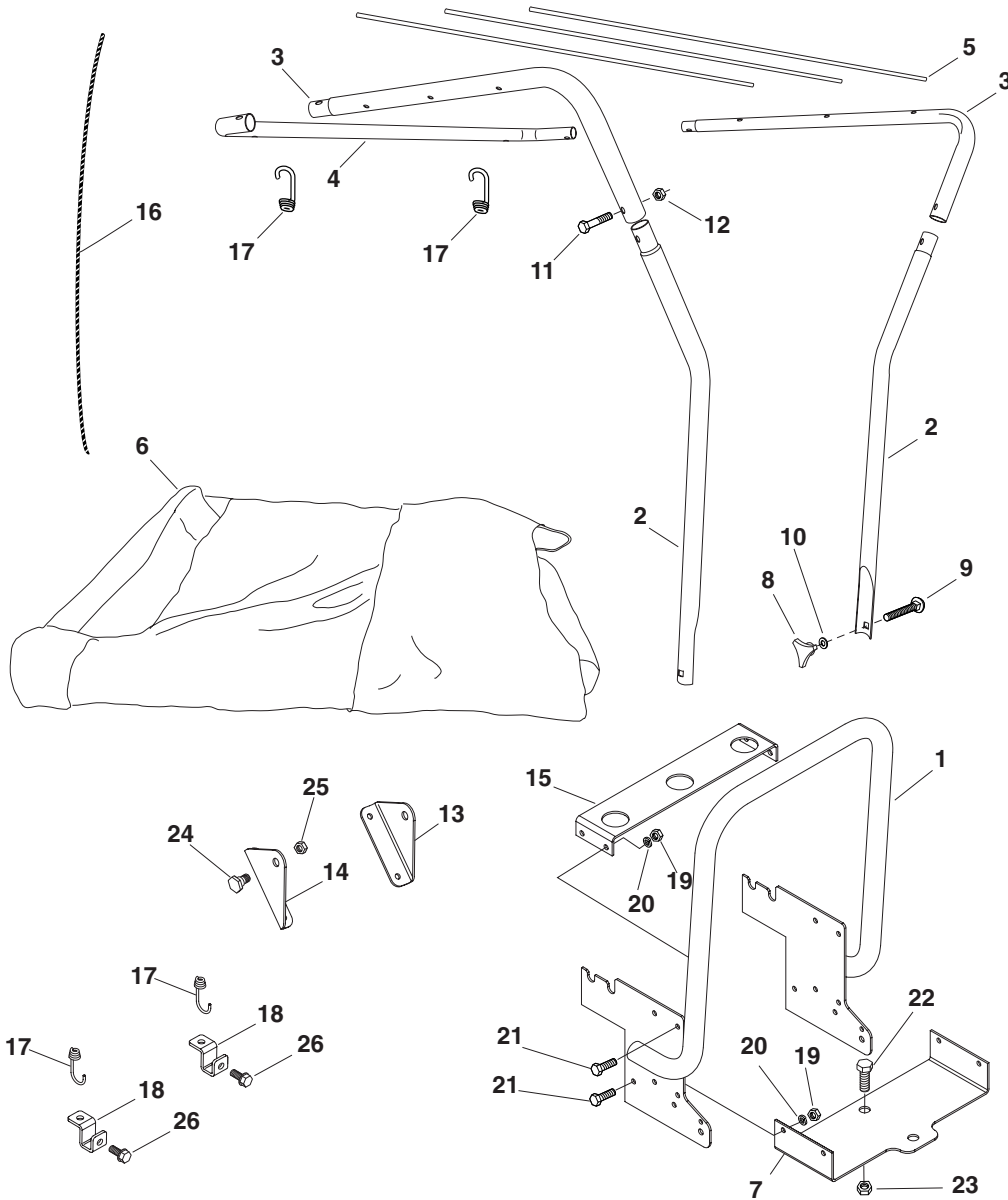

REPAIR PARTS FOR MODEL 190-751-OEM TRACTOR SNOW CAB

REF. NO.	PART NO.	QTY.	DESCRIPTION	REF. NO.	PART NO.	QTY.	DESCRIPTION
1	64717	1	Base Assembly	15	25140	1	Tool Bracket
2	25014	2	Upright Tube	16	49017	1	Rope
3	25013	2	Top Tube	17	49016	4	Spiral Hook
4	25012	1	U-Tube	18	64802	2	Footrest Clamp
5	25015	3	Support Rod	19	43083	8	Hex, Nut 5/16-18
6	48895	1	Vinyl Canopy	20	43086	8	Lock Washer, 5/16"
7	25141	1	Drawbar Bracket	21	43063	8	Hex Bolt, 5/16-18 x 1"
8	43720	2	Plastic Knob	22	47951	1	Hex Bolt, 5/8-11 x 1-3/4"
9	44977	2	Carriage Bolt, 5/16-18 x 2"	23	712-0261	1	Hex Nut, 5/8-11 Nylock
10	43081	2	Flat Washer, 5/16"	24	738-0816	2	Shoulder Bolt
11	43648	4	Hex Bolt, 1/4-20 x 1-1/2"	25	48115	2	Hex Nut, 1/2-13 Jam Nylock
12	43013	4	Hex Lock Nut, 1/4-20	26	46703	2	Hex Bolt, 5/16-18 x 3/4" Self Thd.
13	25190	1	Adapter Bracket, RH		48898	1	Owner's Manual
14	25189	1	Adapter Bracket, LH				