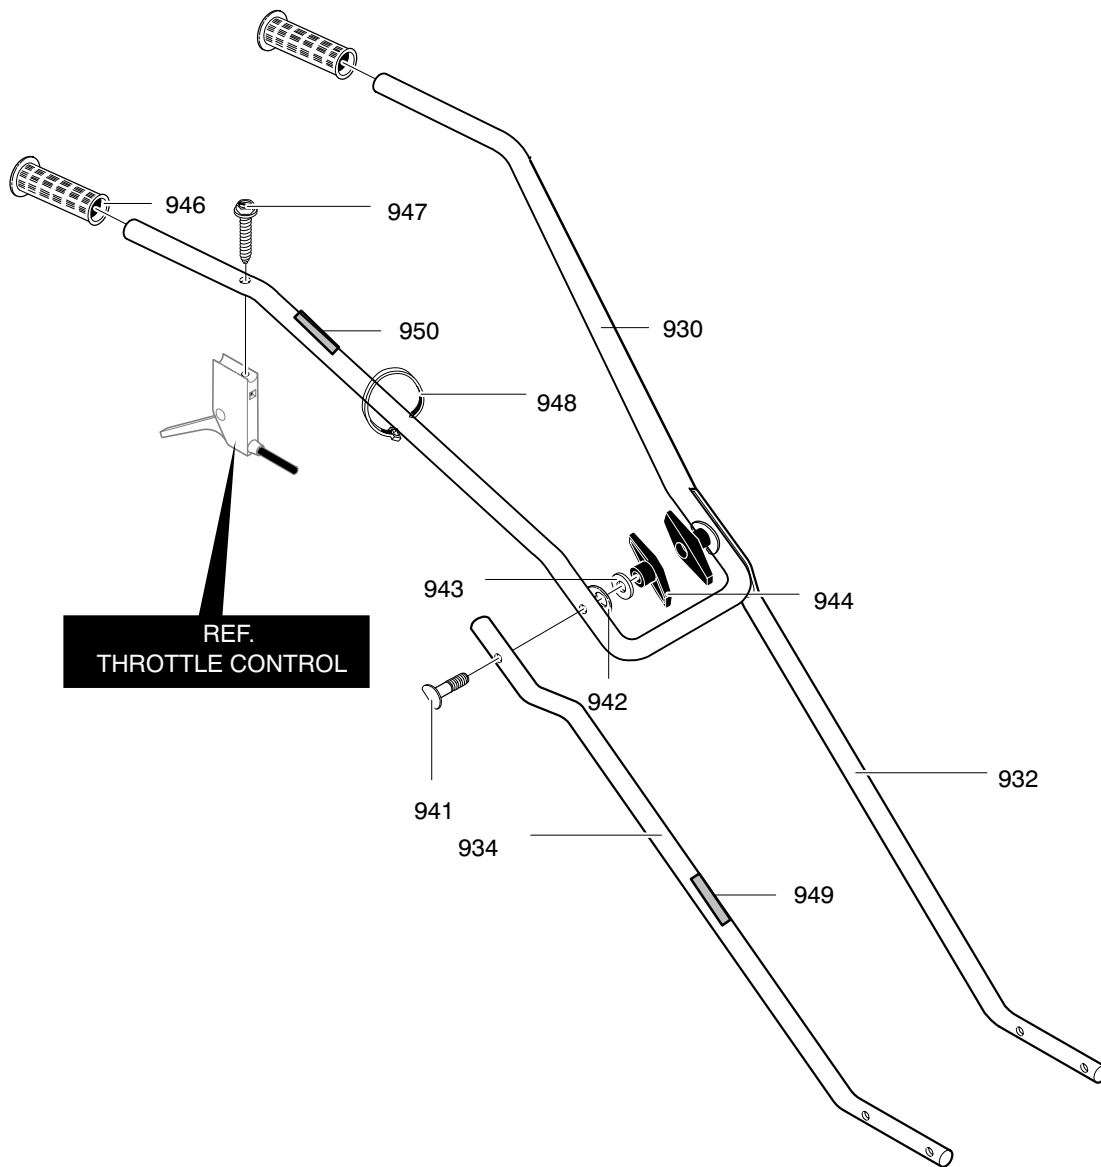

MODEL 11052x92D

REPAIR PARTS

KEY NO.	DESCRIPTION	PART NO.
300	Transmission	740061
310	Bracket, Depth Rod	340549
311	Screw, 1/4-20x1.25	180024
312	Nut, 1/4-20	782585

MODEL 11052x92D

REPAIR PARTS

KEY NO.	DESCRIPTION	PART NO.	KEY NO.	DESCRIPTION	PART NO.
480	Shield, Tine	7401015 *	491	Tine Assy. Inner LH	1901047E701
481	Screw, 1/4-20x5.50	310056	492	Tine Assy. Outer LH	56155E701
482	Spacer, Flange	672734	493	Tine Assy. Inner RH	1901048E701
483	Nut, 1/4-20	782585	494	Tine Assy. Outer RH	56154E701
484	48x894	Decal, Murray	495	Clevis Pin	56123
485	48x4031	Decal, Caution	496	Hair Pin	0031x4
490	Washer, Felt	56158			

* Includes Key Nos. 484, 485 and four Key Nos 482.

KEY NO.	DESCRIPTION	PART NO.
650	Wheel Support Assy.	331282
660	Clevis Pin	56123
661	Hair Pin	0031x4
662	Tire & Rim	339277
663	Push On Nut	73664

MODEL 11052x92D

REPAIR PARTS

KEY NO.	PART NO.	DESCRIPTION	KEY NO.	PART NO.	DESCRIPTION
930	7401025 *	Upper Handle *	946	56778	Hand Grip
932	339398E701	Lower Handle LH	947	426635	Screw 10-16x1.5
934	7401022 +	Lower Handle RH +	948	712267	Cable Tie
941	56199	Bolt 5/16-18x1.63	949	305828	Decal, Caution
942	783000	Formed Washer	950	48x4030	Decal, Throttle Control
943	120393	Flat washer			
944	1901018	T Knob			

* Includes Key No. 950

+ Includes Key No. 949