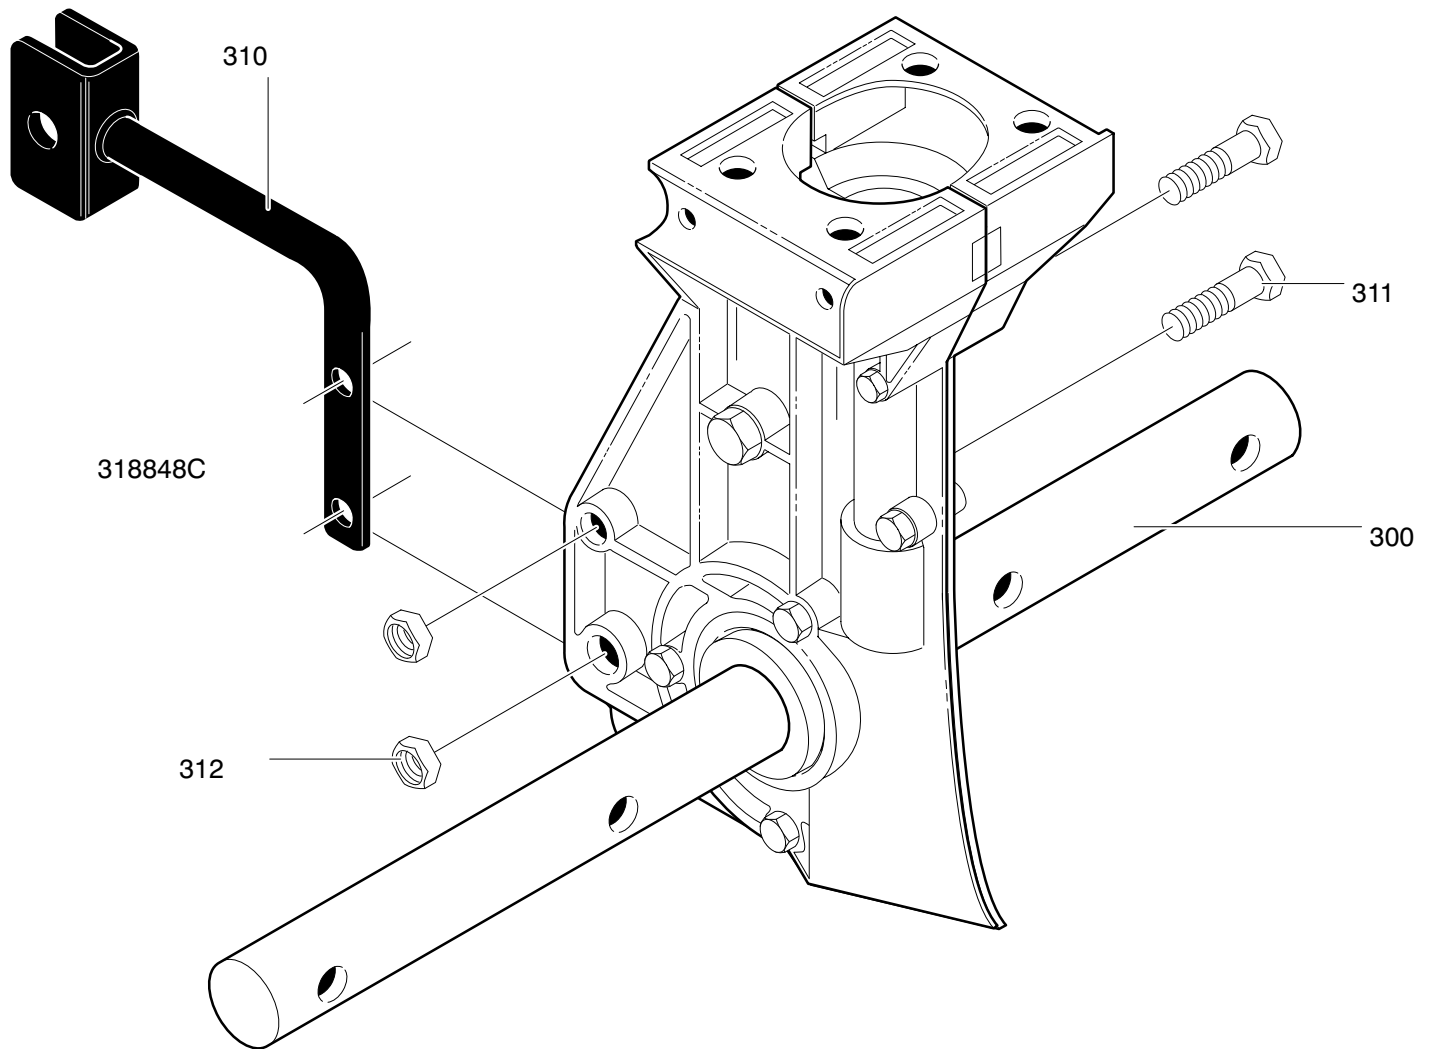

MODEL 11052x92D

REPAIR PARTS

KEY NO.	DESCRIPTION	PART NO.
300	Transmission	740061
310	Bracket, Depth Rod	340549
311	Screw, 1/4-20x1.25	180024
312	Nut, 1/4-20	782585

MODEL 11052x92D

REPAIR PARTS

KEY NO.	DESCRIPTION	PART NO.	KEY NO.	DESCRIPTION	PART NO.
480	Shield, Tine	7401015 *	491	Tine Assy. Inner LH	1901047E701
481	Screw, 1/4-20x5.50	310056	492	Tine Assy. Outer LH	56155E701
482	Spacer, Flange	672734	493	Tine Assy. Inner RH	1901048E701
483	Nut, 1/4-20	782585	494	Tine Assy. Outer RH	56154E701
484	48x894	Decal, Murray	495	Clevis Pin	56123
485	48x4031	Decal, Caution	496	Hair Pin	0031x4
490	Washer, Felt	56158			

* Includes Key Nos. 484, 485 and four Key Nos 482.

KEY NO.	DESCRIPTION	PART NO.
650	Wheel Support Assy.	331282
660	Clevis Pin	56123
661	Hair Pin	0031x4
662	Tire & Rim	339277
663	Push On Nut	73664

MODEL 11052x92D

REPAIR PARTS

KEY NO.	PART NO.	DESCRIPTION	KEY NO.	PART NO.	DESCRIPTION
930	7401025 *	Upper Handle *	946	56778	Hand Grip
932	339398E701	Lower Handle LH	947	426635	Screw 10-16x1.5
934	7401022 +	Lower Handle RH +	948	712267	Cable Tie
941	56199	Bolt 5/16-18x1.63	949	305828	Decal, Caution
942	783000	Formed Washer	950	48x4030	Decal, Throttle Control
943	120393	Flat washer			
944	1901018	T Knob			