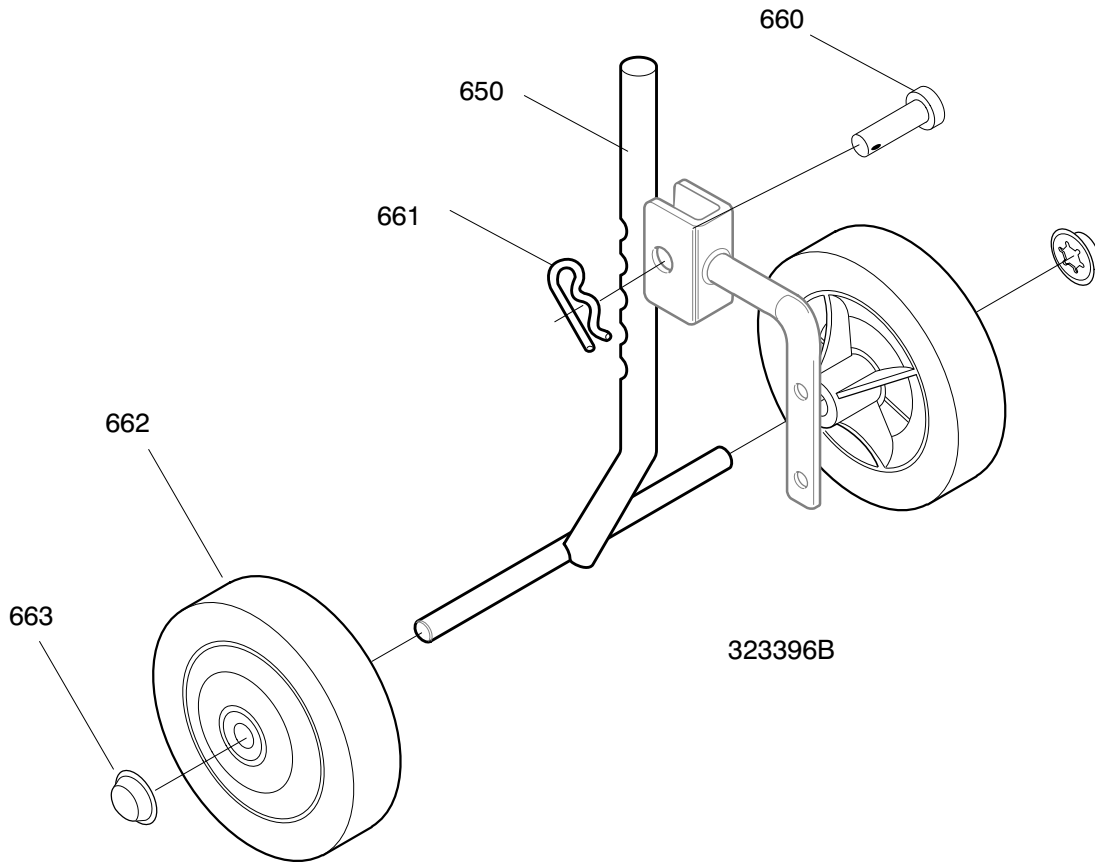

MODEL 11052x92D

REPAIR PARTS

KEY NO.	DESCRIPTION	PART NO.
300	Transmission	740061
310	Bracket, Depth Rod	340549
311	Screw, 1/4-20x1.25	180024
312	Nut, 1/4-20	782585

MODEL 11052x92D

REPAIR PARTS

KEY NO.	DESCRIPTION	PART NO.	KEY NO.	DESCRIPTION	PART NO.
480	Shield, Tine	7401015 *	491	Tine Assy. Inner LH	1901047E701
481	Screw, 1/4-20x5.50	310056	492	Tine Assy. Outer LH	56155E701
482	Spacer, Flange	672734	493	Tine Assy. Inner RH	1901048E701
483	Nut, 1/4-20	782585	494	Tine Assy. Outer RH	56154E701
484	48x894	Decal, Murray	495	Clevis Pin	56123
485	48x4031	Decal, Caution	496	Hair Pin	0031x4
490	Washer, Felt	56158			

* Includes Key Nos. 484, 485 and four Key Nos 482.

KEY NO.	DESCRIPTION	PART NO.
650	Wheel Support Assy.	331282
660	Clevis Pin	56123
661	Hair Pin	0031x4
662	Tire & Rim	339277
663	Push On Nut	73664

MODEL 11052x92D

REPAIR PARTS

KEY NO.	PART NO.	DESCRIPTION	KEY NO.	PART NO.	DESCRIPTION
930	7401025 *	Upper Handle *	946	56778	Hand Grip
932	339398E701	Lower Handle LH	947	426635	Screw 10-16x1.5
934	7401022 +	Lower Handle RH +	948	712267	Cable Tie
941	56199	Bolt 5/16-18x1.63	949	305828	Decal, Caution
942	783000	Formed Washer	950	48x4030	Decal, Throttle Control
943	120393	Flat washer			
944	1901018	T Knob			