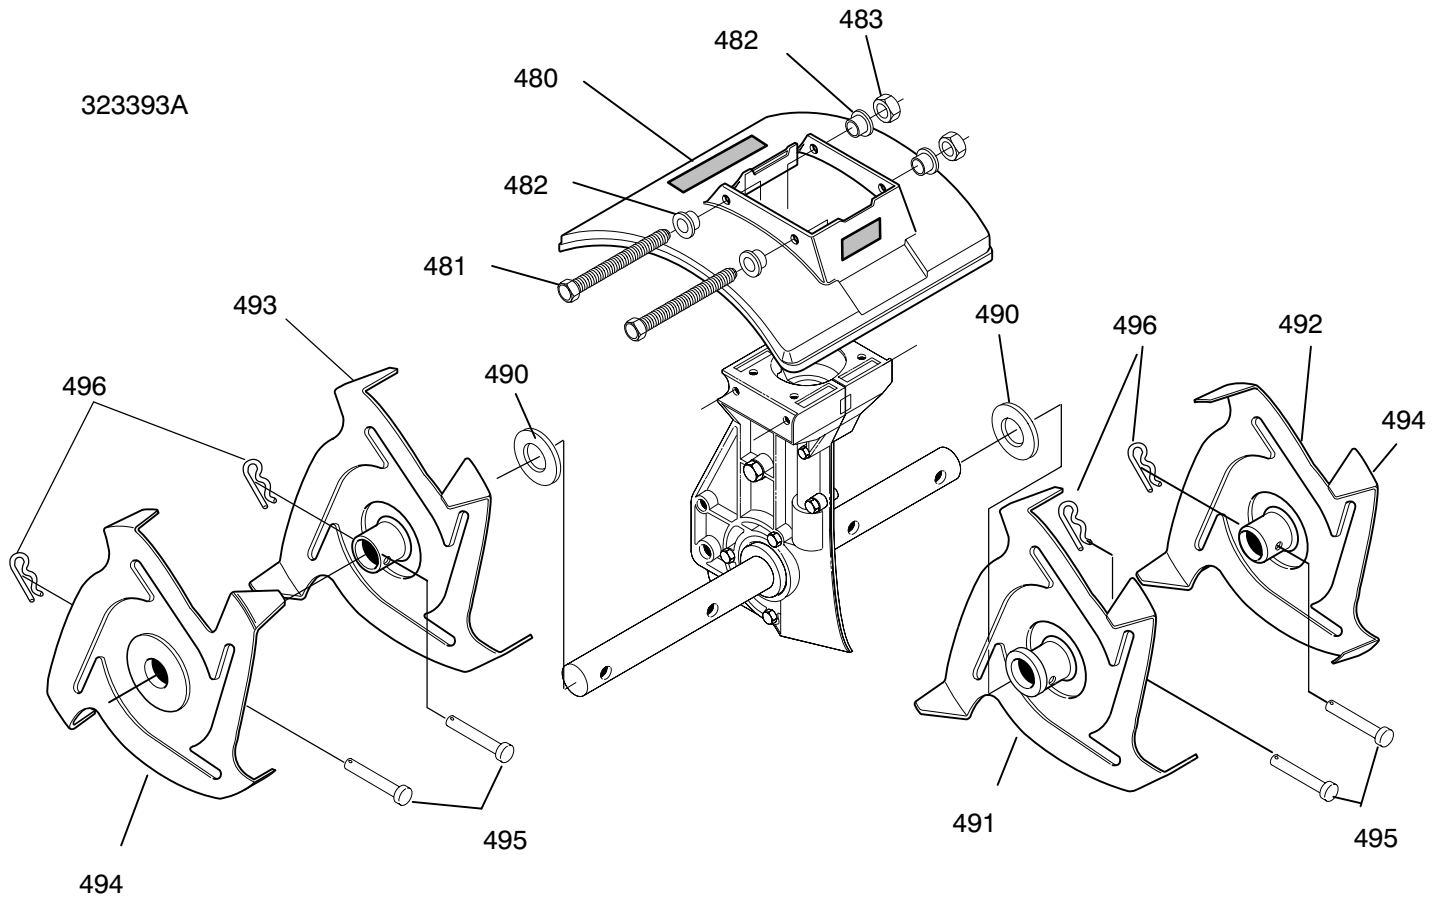

MODEL 11052x92D

REPAIR PARTS

KEY NO.	DESCRIPTION	PART NO.
300	Transmission	740061
310	Bracket, Depth Rod	340549
311	Screw, 1/4-20x1.25	180024
312	Nut, 1/4-20	782585

MODEL 11052x92D

REPAIR PARTS

KEY NO.	DESCRIPTION	PART NO.	KEY NO.	DESCRIPTION	PART NO.
480	Shield, Tine	7401015 *	491	Tine Assy. Inner LH	1901047E701
481	Screw, 1/4-20x5.50	310056	492	Tine Assy. Outer LH	56155E701
482	Spacer, Flange	672734	493	Tine Assy. Inner RH	1901048E701
483	Nut, 1/4-20	782585	494	Tine Assy. Outer RH	56154E701
484	48x894	Decal, Murray	495	Clevis Pin	56123
485	48x4031	Decal, Caution	496	Hair Pin	0031x4
490	Washer, Felt	56158			

* Includes Key Nos. 484, 485 and four Key Nos 482.

KEY NO.	DESCRIPTION	PART NO.
650	Wheel Support Assy.	331282
660	Clevis Pin	56123
661	Hair Pin	0031x4
662	Tire & Rim	339277
663	Push On Nut	73664

MODEL 11052x92D

REPAIR PARTS

KEY NO.	PART NO.	DESCRIPTION	KEY NO.	PART NO.	DESCRIPTION
930	7401025 *	Upper Handle *	946	56778	Hand Grip
932	339398E701	Lower Handle LH	947	426635	Screw 10-16x1.5
934	7401022 +	Lower Handle RH +	948	712267	Cable Tie
941	56199	Bolt 5/16-18x1.63	949	305828	Decal, Caution
942	783000	Formed Washer	950	48x4030	Decal, Throttle Control
943	120393	Flat washer			
944	1901018	T Knob			