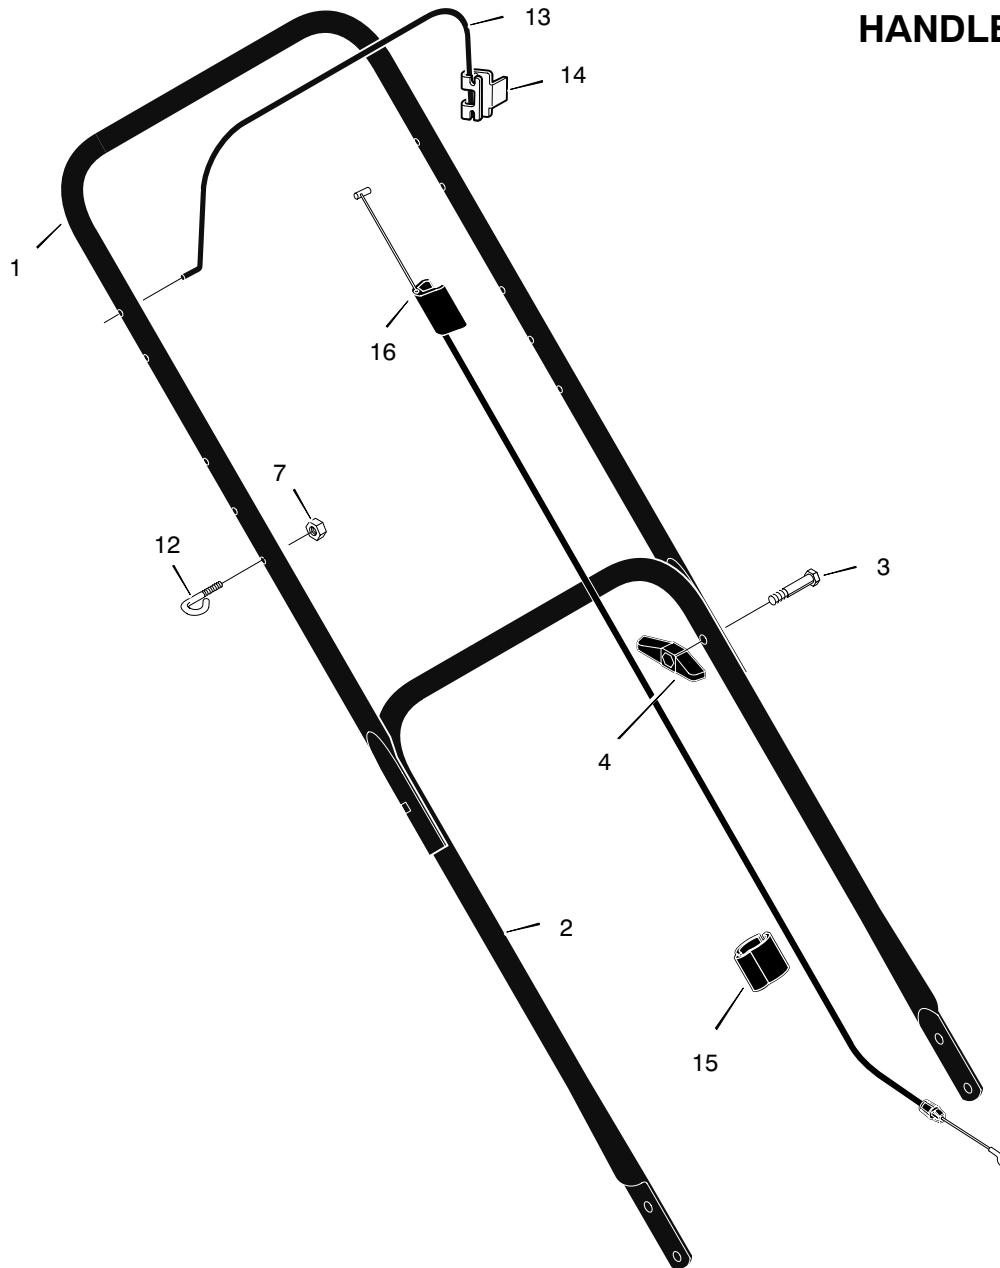

# MODEL 220011X92A

# HOUSING ASSEMBLY

KEY NO.	DESCRIPTION	PART NO.
1	Engine ‡	_____
2	Housing	776022
3	Height Adjuster, Left Rear (7" Wheels)	672637
4	Knob	071495
5	Wheel and Tire	042172
6	Locknut, Flange	015x84
7	Bolt, Carriage	002x81
9	Bolt, Engine	0025x6
10	Nut	015x68
11	Height Adjuster, Left Front (7" Wheels)	672635
12	Washer, Belleville	17x137
13	Washer	17x124
14	Bolt, Hex	01x142
15	Blade, Side Discharge	042225E701
16	Adapter, Blade	071056
17	Height Adjuster, Right Front (7" Wheels)	672634
18	Height Adjuster, Right Rear (7" Wheels)	672636
19	Guard, Rear	672738
20	Screw	26x245
21	Deflector, Chute	672421
22	Push-On Cap	028x42
23	Pin, Pivot	215x11 Z
24	Spring	0166x5
27	Bracket, Left Handle	1101303E700
28	Bracket, Right Handle	1101302E700
--	Parts Bag Assembly	1101638
--	Book, Instruction	F-040400L

\* For information on Replacement Parts for this engine contact the manufacturer.

KEY NO.	DESCRIPTION	PART NO.
1	Handle, Upper (Black)	1101556E701
2	Handle, Lower (Black)	071137E701
3	Bolt	002x77
4	Knob, Plastic	071294
7	Locknut	15x116
12	Guide, Rope	071530
13	Engine Stop Lever	043653E701
14	Bracket, Stop Lever	1101454
15	Fastener, Cable	1101353
16	Engine Stop Cable	672840