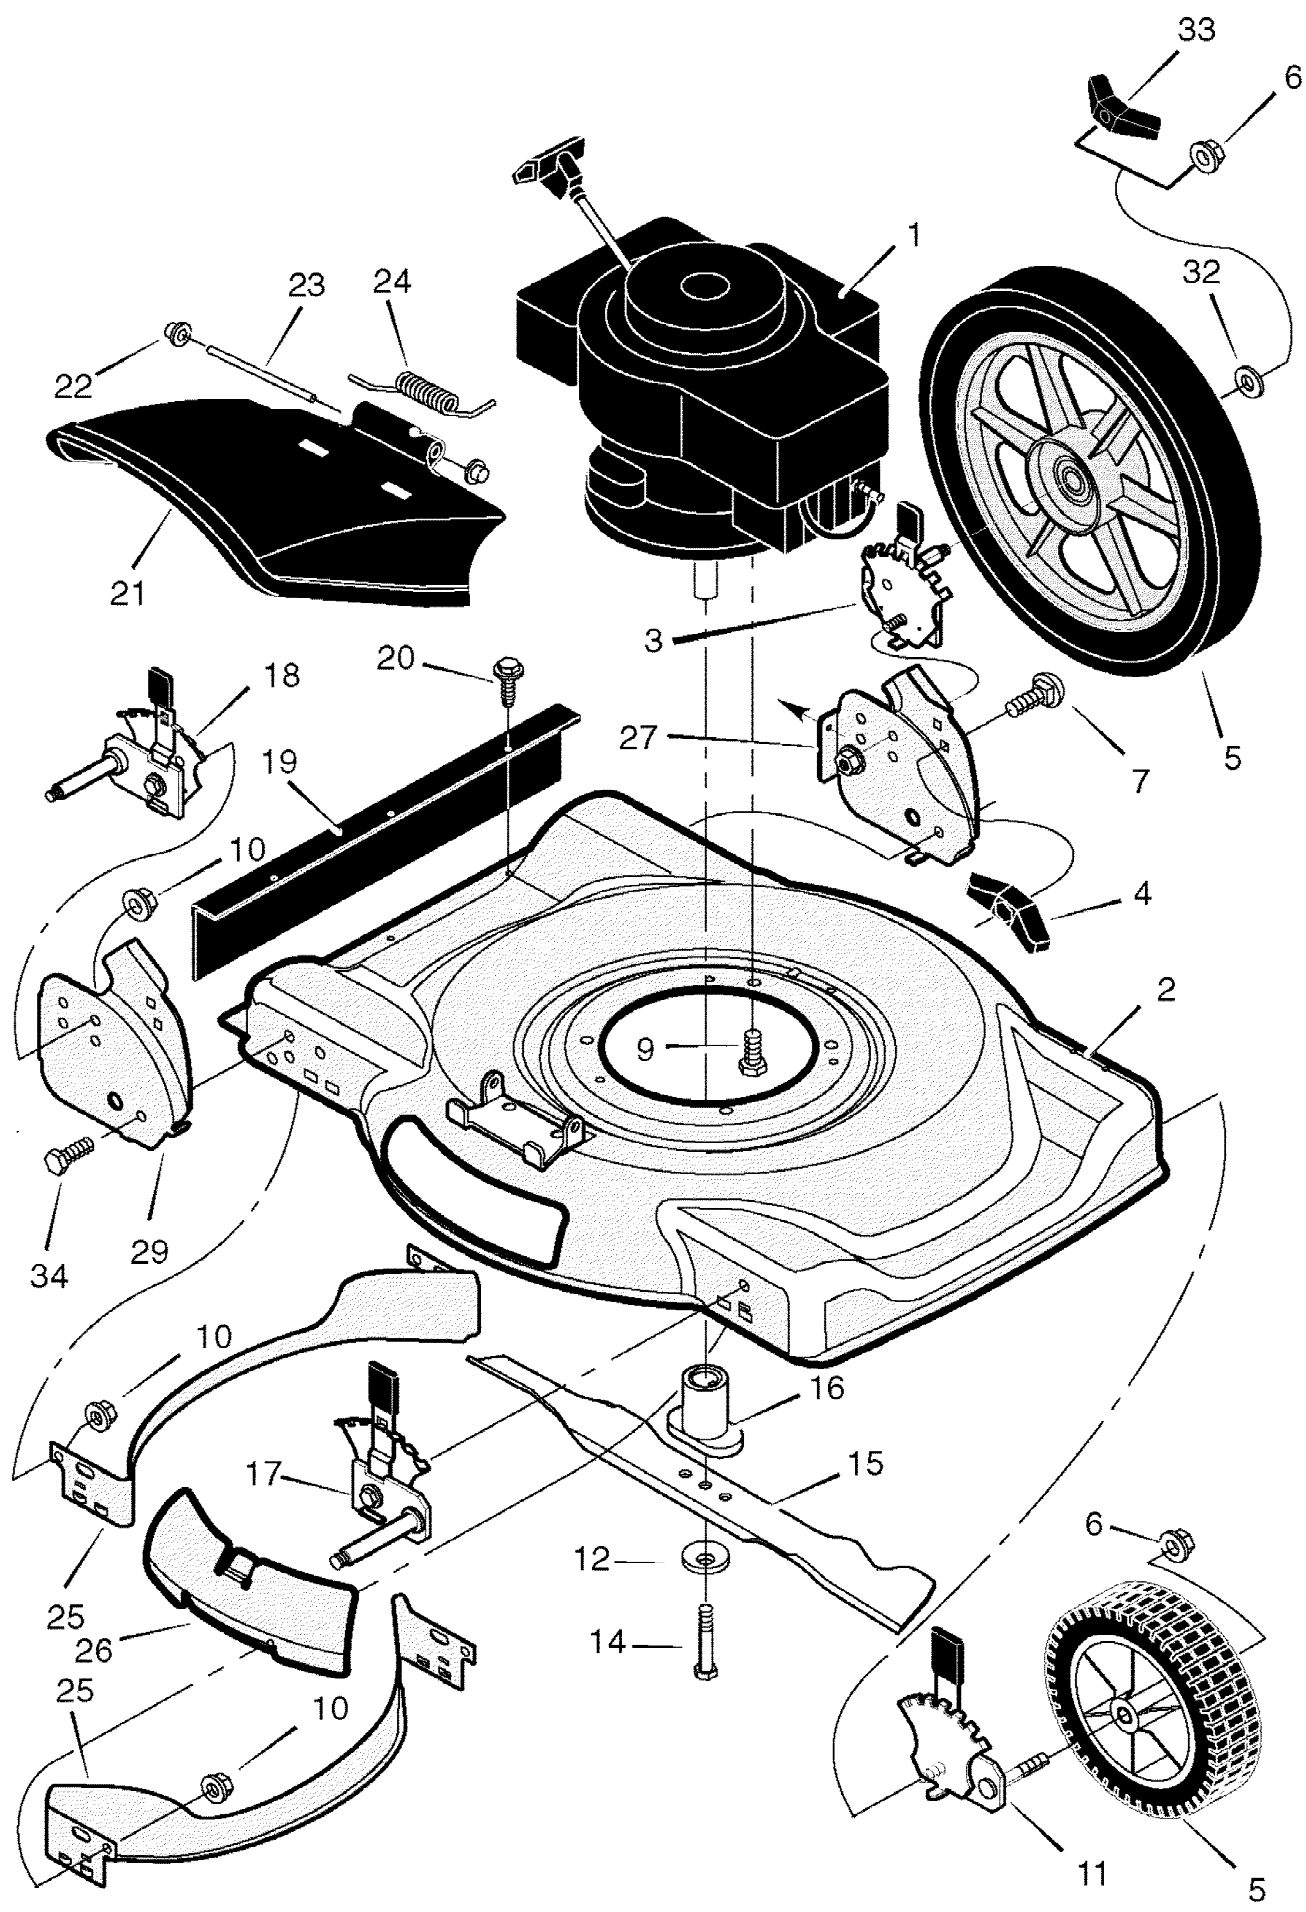

Ref #	Part Number	Qty	S/P/F	Description
1	1101556E701	1		Handle, Upper (Black)
2	1102087E701	1		Handle, Lower (Black)
3	002X77	1		Bolt
4	71294	1		Knob, Plastic
7	15X116	1		Locknut
12	71530	1		Guide, Rope
13	1101964E701	1		Engine Stop Lever
15	1101353	1		Fastener, Cable
16	1102094	1		Engine Stop Cable

Ref #	Part Number	Qty	S/P/F	Description
1	-----	1	F	Engine*
2	776024	1		Housing
3	1102107	1		Height Adjuster, Left Rear
4	71495	1		Knob
5	672060	1		Wheel and Tire, Front
6	015X84	1		Locknut, Flange
7	002X81	1		Bolt, Carriage
8	1102158	1		Wheel and Tire, Rear
9	0025X6	1		Bolt, Engine
10	015X68	1		Nut
11	1102105	1		Height Adjuster, Left Front
12	1101989	1		Washer, Belleville
14	01X142	1		Bolt, Hex
15	1101823E701	1		Blade
16	1101825	1		Adapter, Blade
17	1102104	1		Height Adjuster, Right Front
18	1102106	1		Height Adjuster, Right Rear
19	672738	1		Guard, Rear
20	26X245	1		Screw
21	672421	1		Deflector, Chute
22	028X42	1		Push-On Cap
23	215X11Z	1		Pin, Pivot
24	0166X5	1		Spring
25	672744E701	1		Baffle
26	672422Z	1		Plate, Mulcher (Optional Accessory)
27	1102157E245	1		Bracket, Left Handle
29	1102156E245	1		Bracket, Right Handle
32	017X47MA	1		Washer
33	672449	1		Knob, Axle
34	001X85	1		Bolt
--	F-050407L	1		Book, Instruction