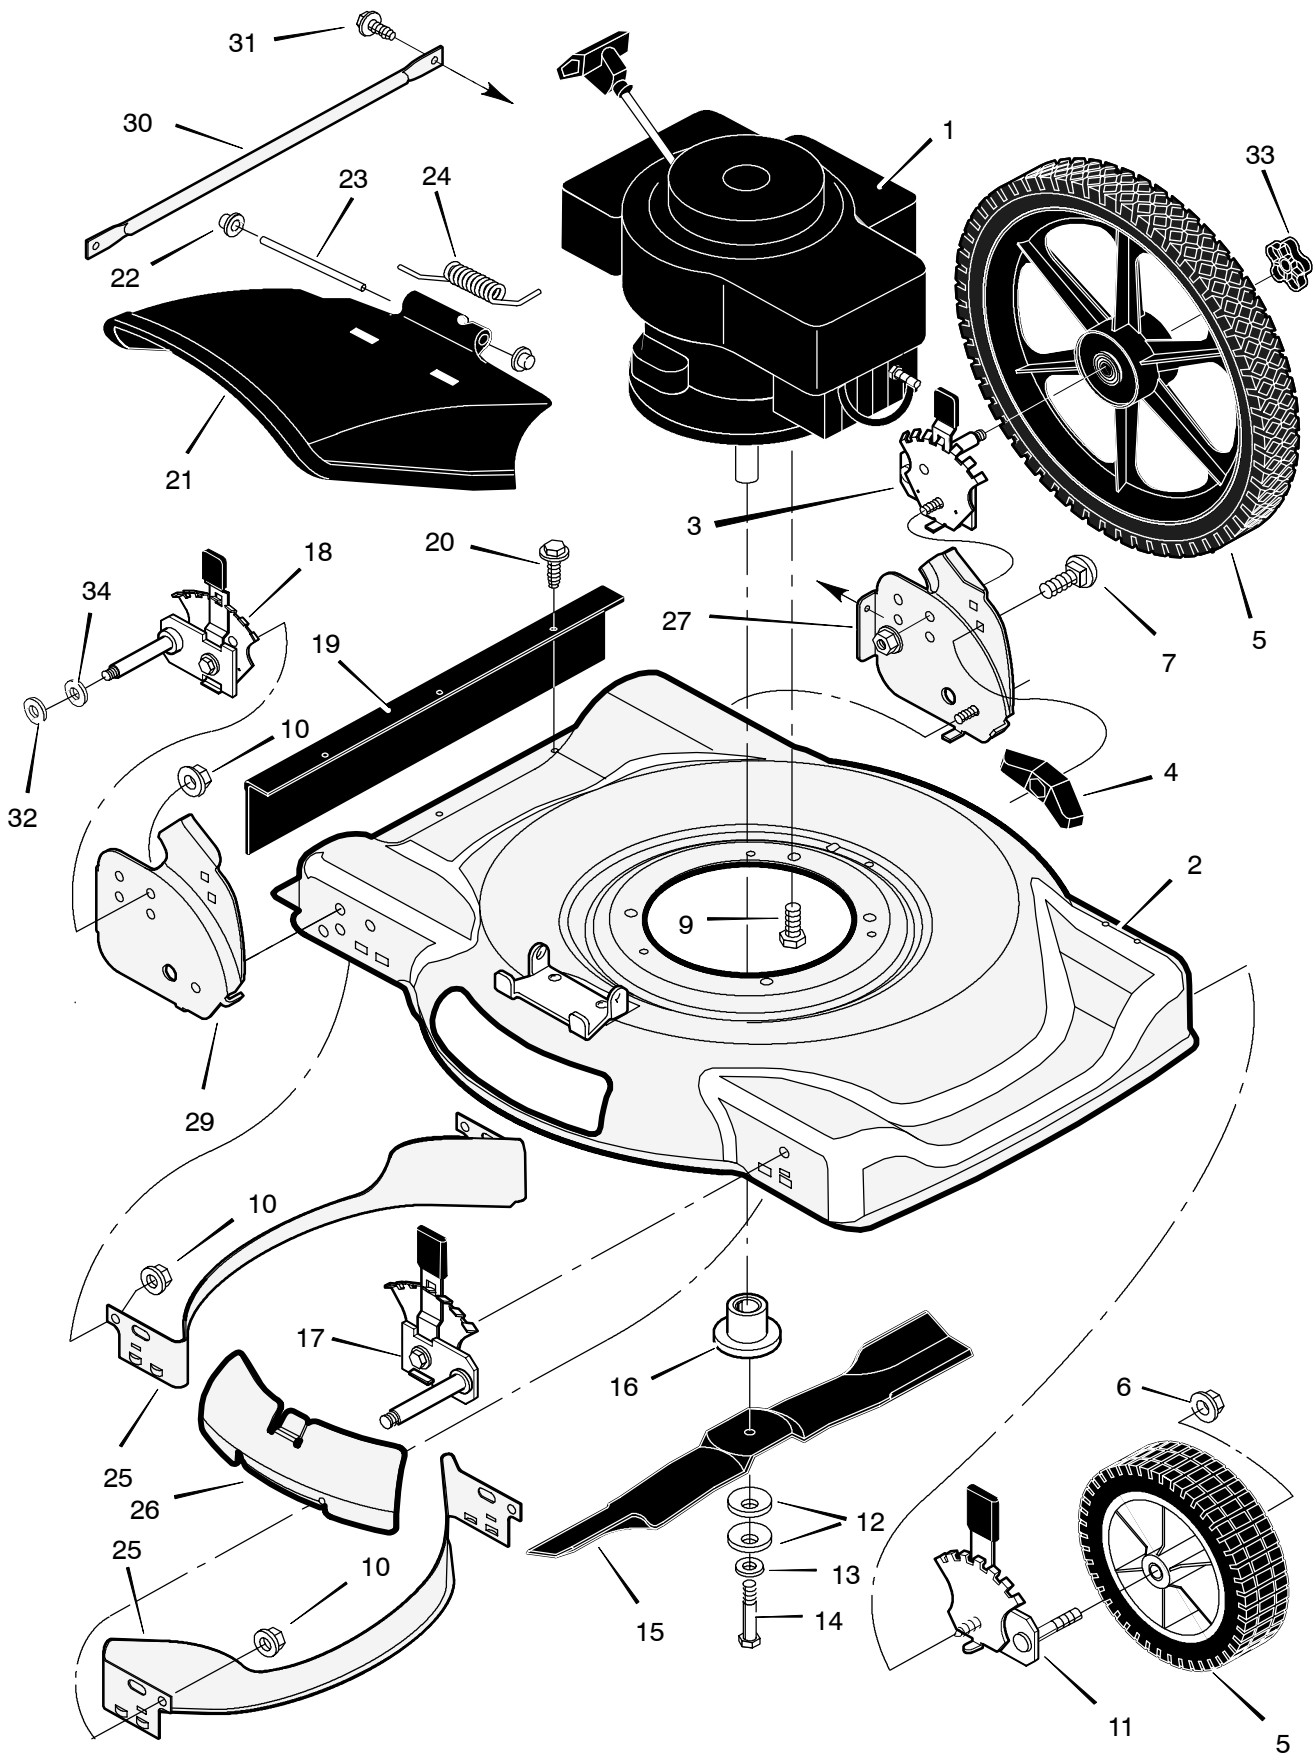

MODEL 22516X92C

REPAIR PARTS

MODEL 22516X92C

REPAIR PARTS

KEY NO.	DESCRIPTION	PART NO.
1	Engine *	-----
2	Housing	776024
3	Height Adjuster, Left Rear	672645
4	Knob	071495
5	Wheel and Tire -Front	672060
5	Wheel and Tire -Rear	672074
6	Locknut, Flange	015x84
7	Bolt, Carriage	002x81
9	Bolt, Engine	0025x6
10	Nut	015x68
11	Height Adjuster, Left Front	672601
12	Washer, Belleville	17x137
13	Washer	17x124
14	Bolt, Hex	01x142
15	Blade	1101120E701
16	Adapter, Blade	071056
17	Height Adjuster, Right Front	672600
18	Height Adjuster, Right Rear	672644
19	Guard, Rear	672738
20	Screw	26x245
21	Deflector, Chute	672421
22	Push-On Cap	028x42
23	Pin, Pivot	215x11 Z
24	Spring	0166x5
25	Baffle (Included with Key 2)	672744E701
26	Plate, Mulcher (<i>Optional Accessory</i>)	672422 Z
27	Bracket, Left Handle	1101305E700
29	Bracket, Right Handle	1101304E700
30	Brace	672728E700
31	Screw	26x263
32	Washer	017x91 Z
33	Knob, Axle	672449
34	Washer, Spring	0020x3
-	Warning, Mulch Cover	44x7330
-	2n1 Mulch/Discharge	48x670
-	Warning, OPEI	48x405
-	Cut Finger	44x6458
-	MURRAY 22/4 QTR	48x671
-	Book, Instruction	F-020402L

MODEL 22516X92C

REPAIR PARTS

KEY NO.	DESCRIPTION	PART NO.	KEY NO.	DESCRIPTION	PART NO.
1	Handle, Upper (Black)	1101556E701	12	Guide, Rope	071530
2	Handle, Lower (Black)	071137E701	13	Engine Stop Lever	043653E701
3	Bolt	002x77	14	Bracket, Stop Lever	1101454
4	Knob, Plastic	071294	15	Fastener, Cable	1101353
7	Locknut	15x116	16	Engine Stop Cable	672840