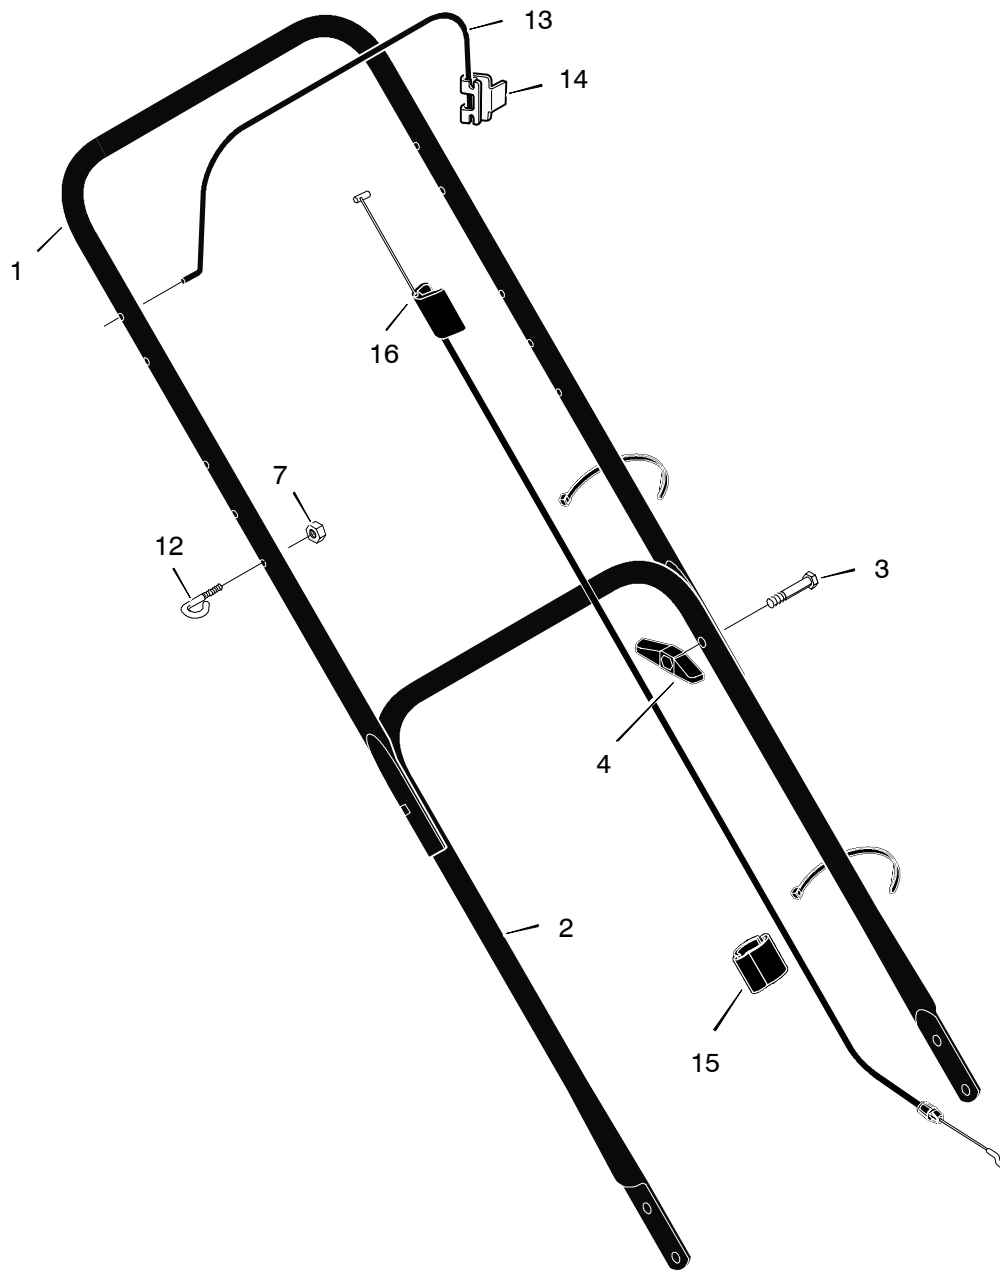

MODEL 22516X92C

REPAIR PARTS

MODEL 22516X92C

REPAIR PARTS

KEY NO.	DESCRIPTION	PART NO.
1	Engine *	-----
2	Housing	776024
3	Height Adjuster, Left Rear	672645
4	Knob	071495
5	Wheel and Tire -Front	672060
5	Wheel and Tire -Rear	672074
6	Locknut, Flange	015x84
7	Bolt, Carriage	002x81
9	Bolt, Engine	0025x6
10	Nut	015x68
11	Height Adjuster, Left Front	672601
12	Washer, Belleville	17x137
13	Washer	17x124
14	Bolt, Hex	01x142
15	Blade	1101120E701
16	Adapter, Blade	071056
17	Height Adjuster, Right Front	672600
18	Height Adjuster, Right Rear	672644
19	Guard, Rear	672738
20	Screw	26x245
21	Deflector, Chute	672421
22	Push-On Cap	028x42
23	Pin, Pivot	215x11 Z
24	Spring	0166x5
25	Baffle (Included with Key 2)	672744E701
26	Plate, Mulcher (<i>Optional Accessory</i>)	672422 Z
27	Bracket, Left Handle	1101305E700
29	Bracket, Right Handle	1101304E700
30	Brace	672728E700
31	Screw	26x263
32	Washer	017x91 Z
33	Knob, Axle	672449
34	Washer, Spring	0020x3
-	Warning, Mulch Cover	44x7330
-	2n1 Mulch/Discharge	48x670
-	Warning, OPEI	48x405
-	Cut Finger	44x6458
-	MURRAY 22/4 QTR	48x671
-	Book, Instruction	F-020402L

MODEL 22516X92C

REPAIR PARTS

KEY NO.	DESCRIPTION	PART NO.	KEY NO.	DESCRIPTION	PART NO.
1	Handle, Upper (Black)	1101556E701	12	Guide, Rope	071530
2	Handle, Lower (Black)	071137E701	13	Engine Stop Lever	043653E701
3	Bolt	002x77	14	Bracket, Stop Lever	1101454
4	Knob, Plastic	071294	15	Fastener, Cable	1101353
7	Locknut	15x116	16	Engine Stop Cable	672840