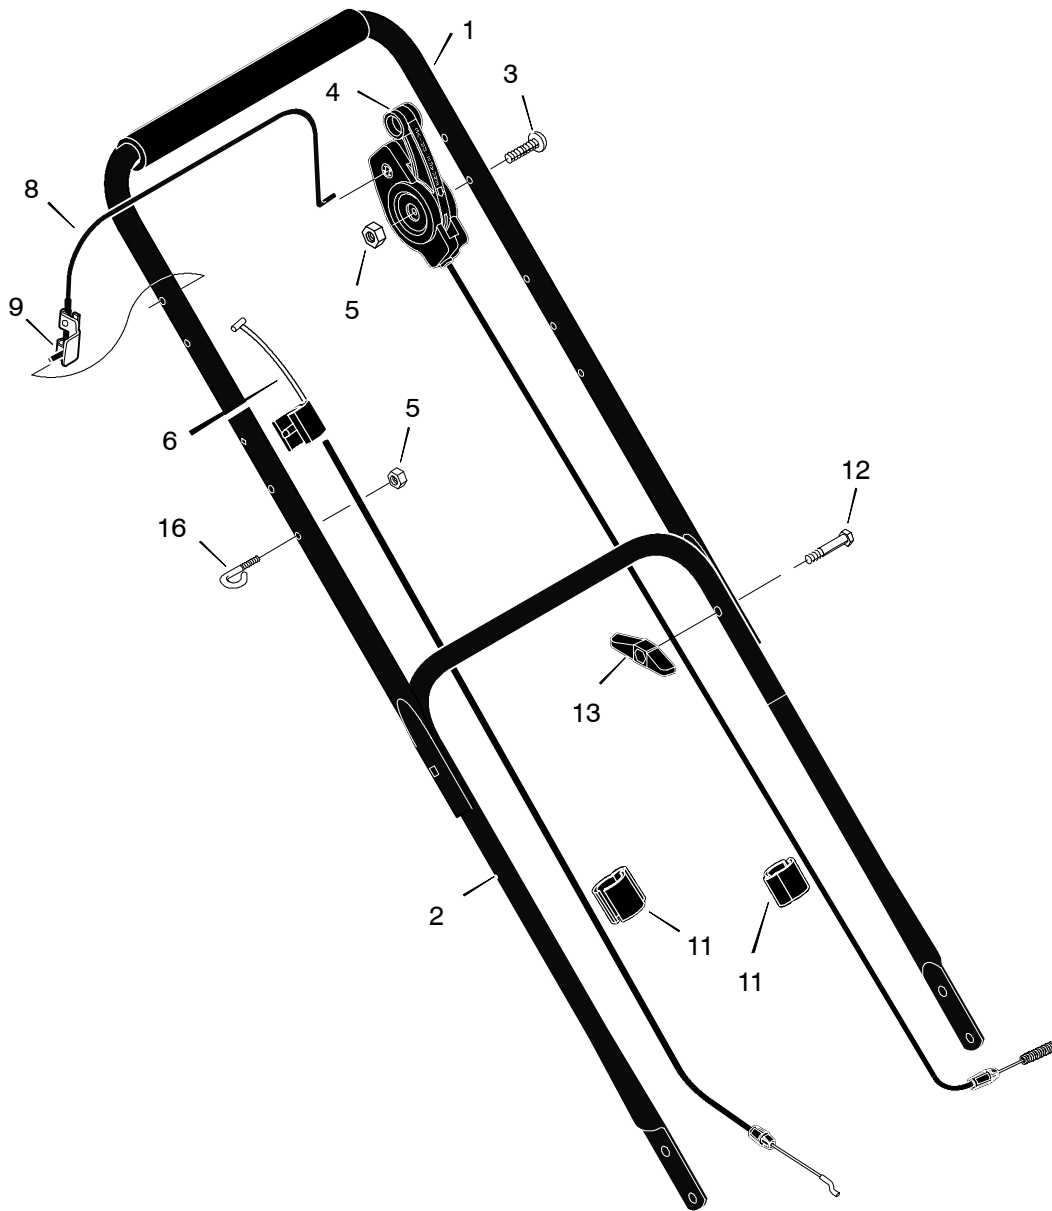

** These parts are included when ordering Key number 2.

MODEL 226130X92A

REPAIR PARTS

KEY NO.	DESCRIPTION	PART NO.	KEY NO.	DESCRIPTION	PART NO.
1	Handle, Upper (Black)	1101556E701	8	Lever, Stop	672879E701
2	Handle, Lower (Black)	071137E701	9	Bracket, Stop Lever	1101454
3	Bolt	025x14	11	Fastener, Single Cable	1101353
4	Control, Drive	672877	12	Bolt	002x77
5	Locknut	15x116	13	Knob	071294
6	Cable, Stop	672835	16	Guide, Rope	071530