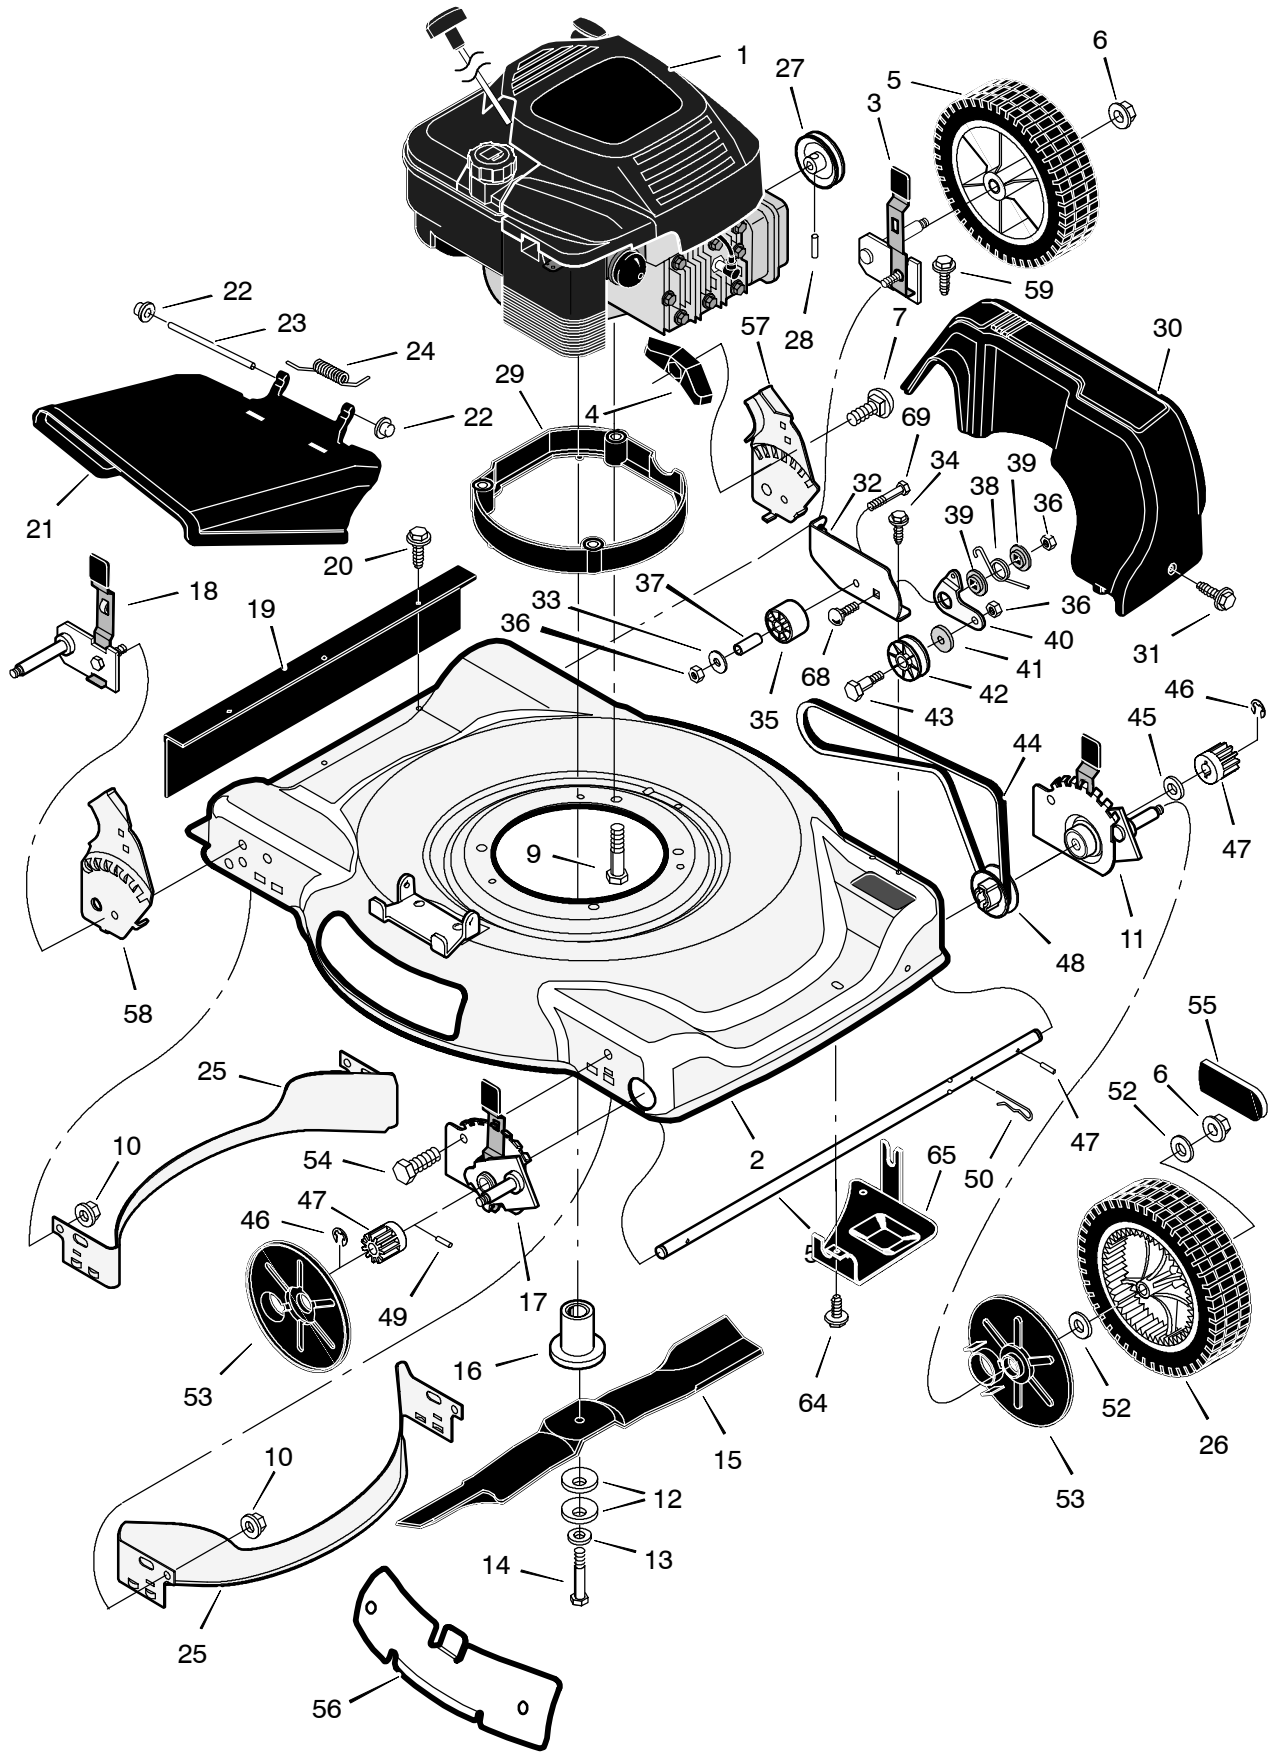

MODEL 226130X92A

REPAIR PARTS

MODEL 226130X92A

REPAIR PARTS

KEY NO.	DESCRIPTION	PART NO.	KEY NO.	DESCRIPTION	PART NO.
1	Engine *	-----	36	Locknut	015x43
2	Housing	7501016	37	Bearing	071793
3	Height Adjuster, Left Rear	672641	38	Spring	166x45
4	Knob	071495	39	Spacer	071789
5	Wheel and Tire, Rear	071132	40	Arm, Pivot	1101121 Z
6	Locknut, Flange	015x84	41	Spacer	071788
7	Bolt, Carriage	002x81	42	Pulley, Idler	071779
9	Bolt, Engine	025x11	43	Bolt, Shoulder	009x50
10	Nut	015x68	44	Belt	37x101
11	Height Adjuster, Left Front	672643	45	Washer	17x186
12	Washer, Belleville	17x137	46	Ring, Retainer	011x16
13	Washer	17x124	47	Gear, Pinion	071792
14	Bolt, Hex	01x153	48	Pulley	071791
15	Blade, 3-n-1	1101120E701	49	Pin, Drive	043629
16	Adapter, Blade	672503	50	Pin, Hair	0031x9
17	Height, Adjuster, Right Frt.	672642	51	Axle	672508
18	Height, Adjuster, Right Rr.	672640	52	Washer	17x169
19	Guard, Rear **	672738	53	Cover, Dust	071780
20	Screw **	26x245	54	Bolt	001x85
21	Deflector, Chute **	672421	55	Hub Cap	043615
22	Push-On Cap **	028x42	56	Plate, Mulch	672422 Z
23	Pin, Pivot **	215x11 Z	57	Bracket, Left Handle	1101303E700
24	Spring **	0166x5	58	Bracket, Right Handle	1101302E700
25	Baffle **	672744E701	59	Screw	26x289
26	Wheel and Tire, Drive	071133	64	Screw	26x245
27	Pulley	071434	65	Shield, Debris	1101026E701
28	Pin, Spring	032x64	68	Bolt, Carriage	002x86
29	Base, Engine	672671	69	Bolt	001x81
30	Cover, Belt (Black)	1101025	-	Warning, Mulch Cover	44x7330
31	Screw	26x279	-	2n1 Mulch/Discharge	48x670
32	Bracket, Idler Support	1101240 Z	-	Warning OPEI -'98	48x405
33	Washer	017x45	-	Cut Finger	44x6458
34	Screw	26x217	-	Book, Instruction	F-020407L
35	Idler, Backside	071778			

** These parts are included when ordering Key number 2.