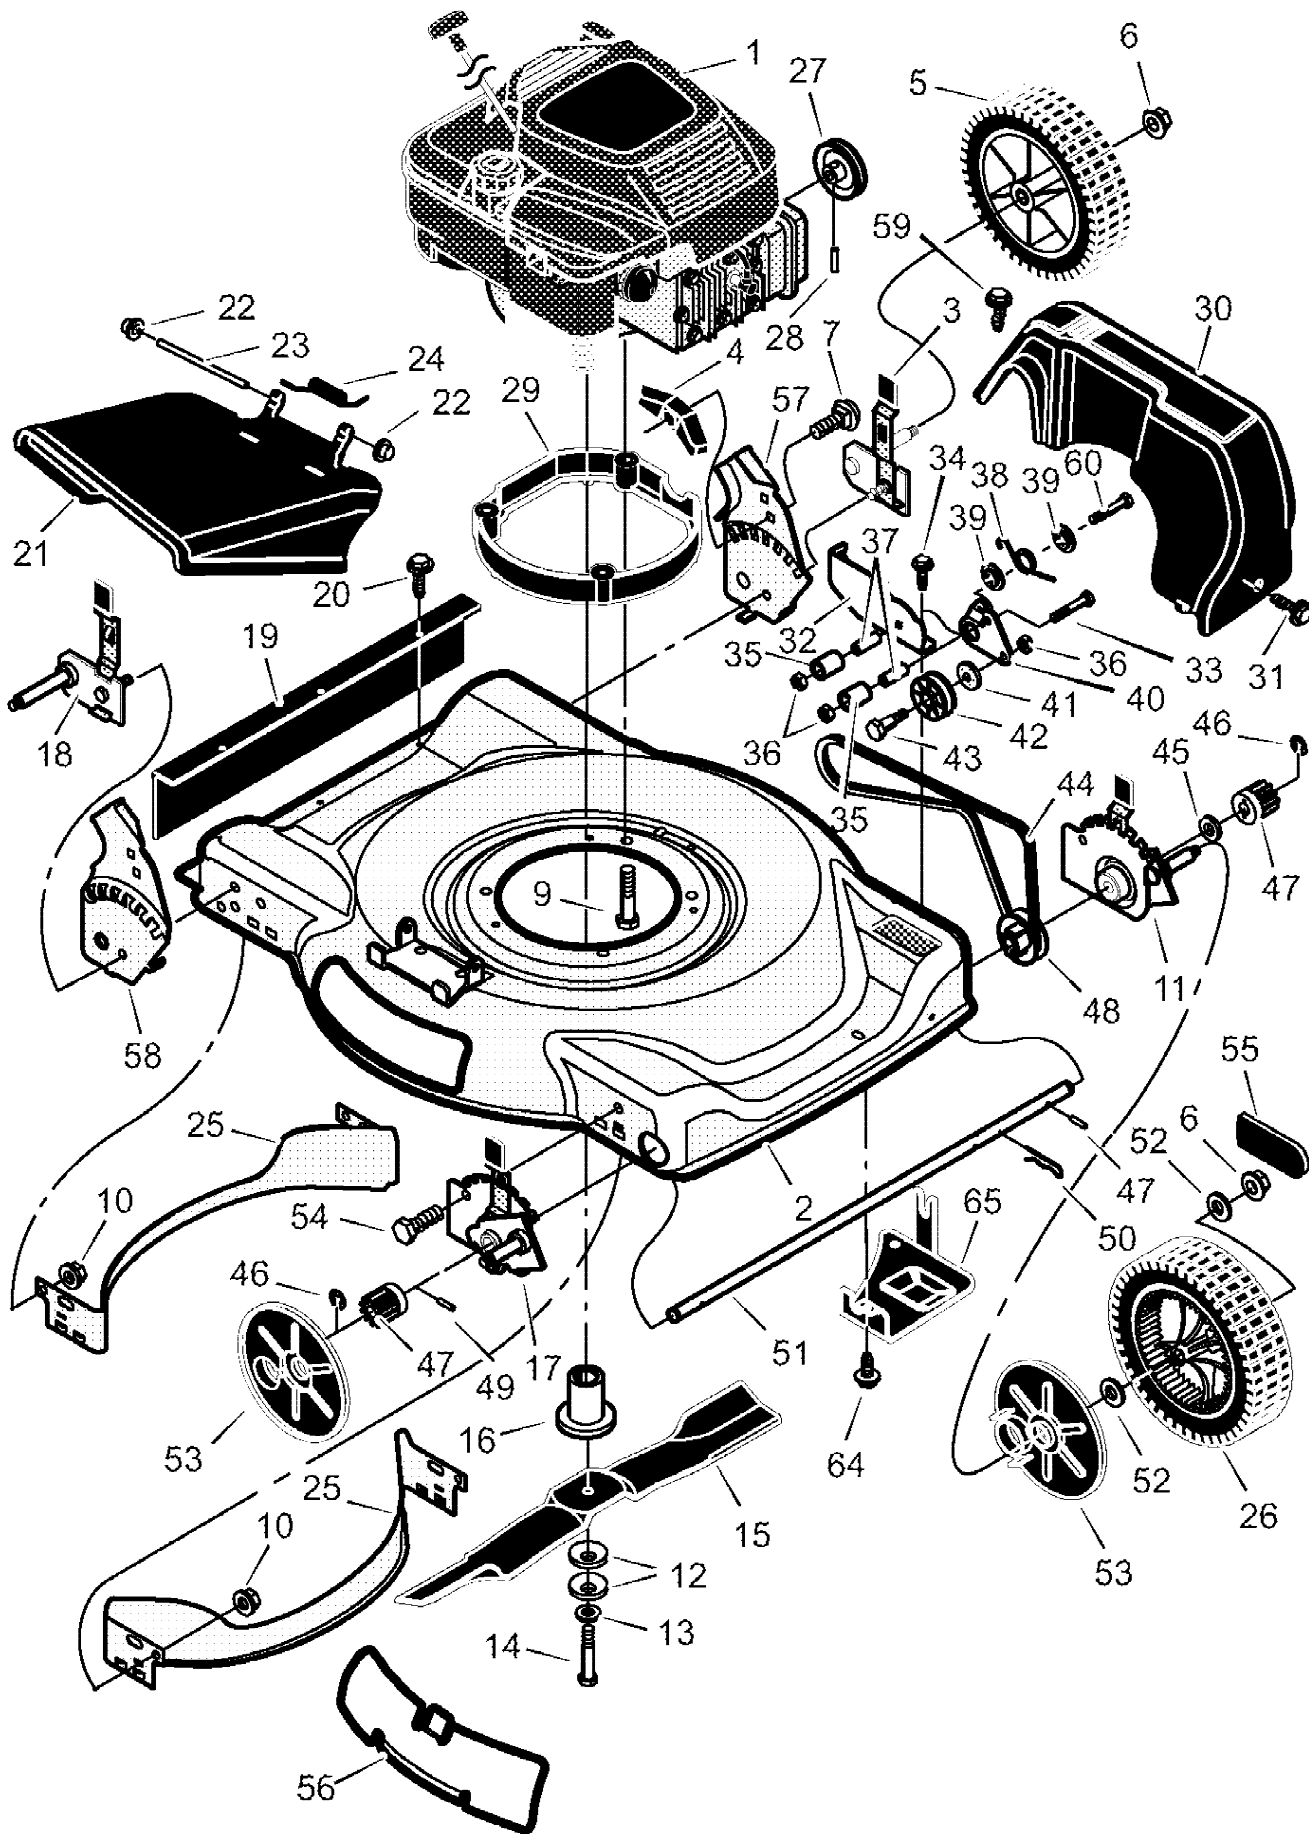

Ref #	Part Number	Qty	Description
1	672666E701MA		Handle, Upper (Black)
2	672572E701MA		Handle, Lower (Black)
3	025X14MA		Bolt
4	672873		Control, Drive
5	15X116MA		Locknut
6	672839		Cable, Stop
8	672879E701MA		Lever, Stop
10	26X220MA		Screw
11	071372MA		Fastener, Cable
12	002X77MA		Bolt
13	071294		Knob
16	071530MA		Guide, Rope
17	091488		Cap
18	091489MA		Nut
19	03X136MA		Bolt
20	671916MA		Cover, Ignition
21	776011MA		Switch Ignition & Key
22	671992MA		Charger, Battery
23	776012		Harness, Wiring
24	776014MA		Battery
25	776013		Case, Battery
26	671959		Bracket, Battery
27	672220		Key, Ignition
28	43628 BC		Bracket, Stop Lever