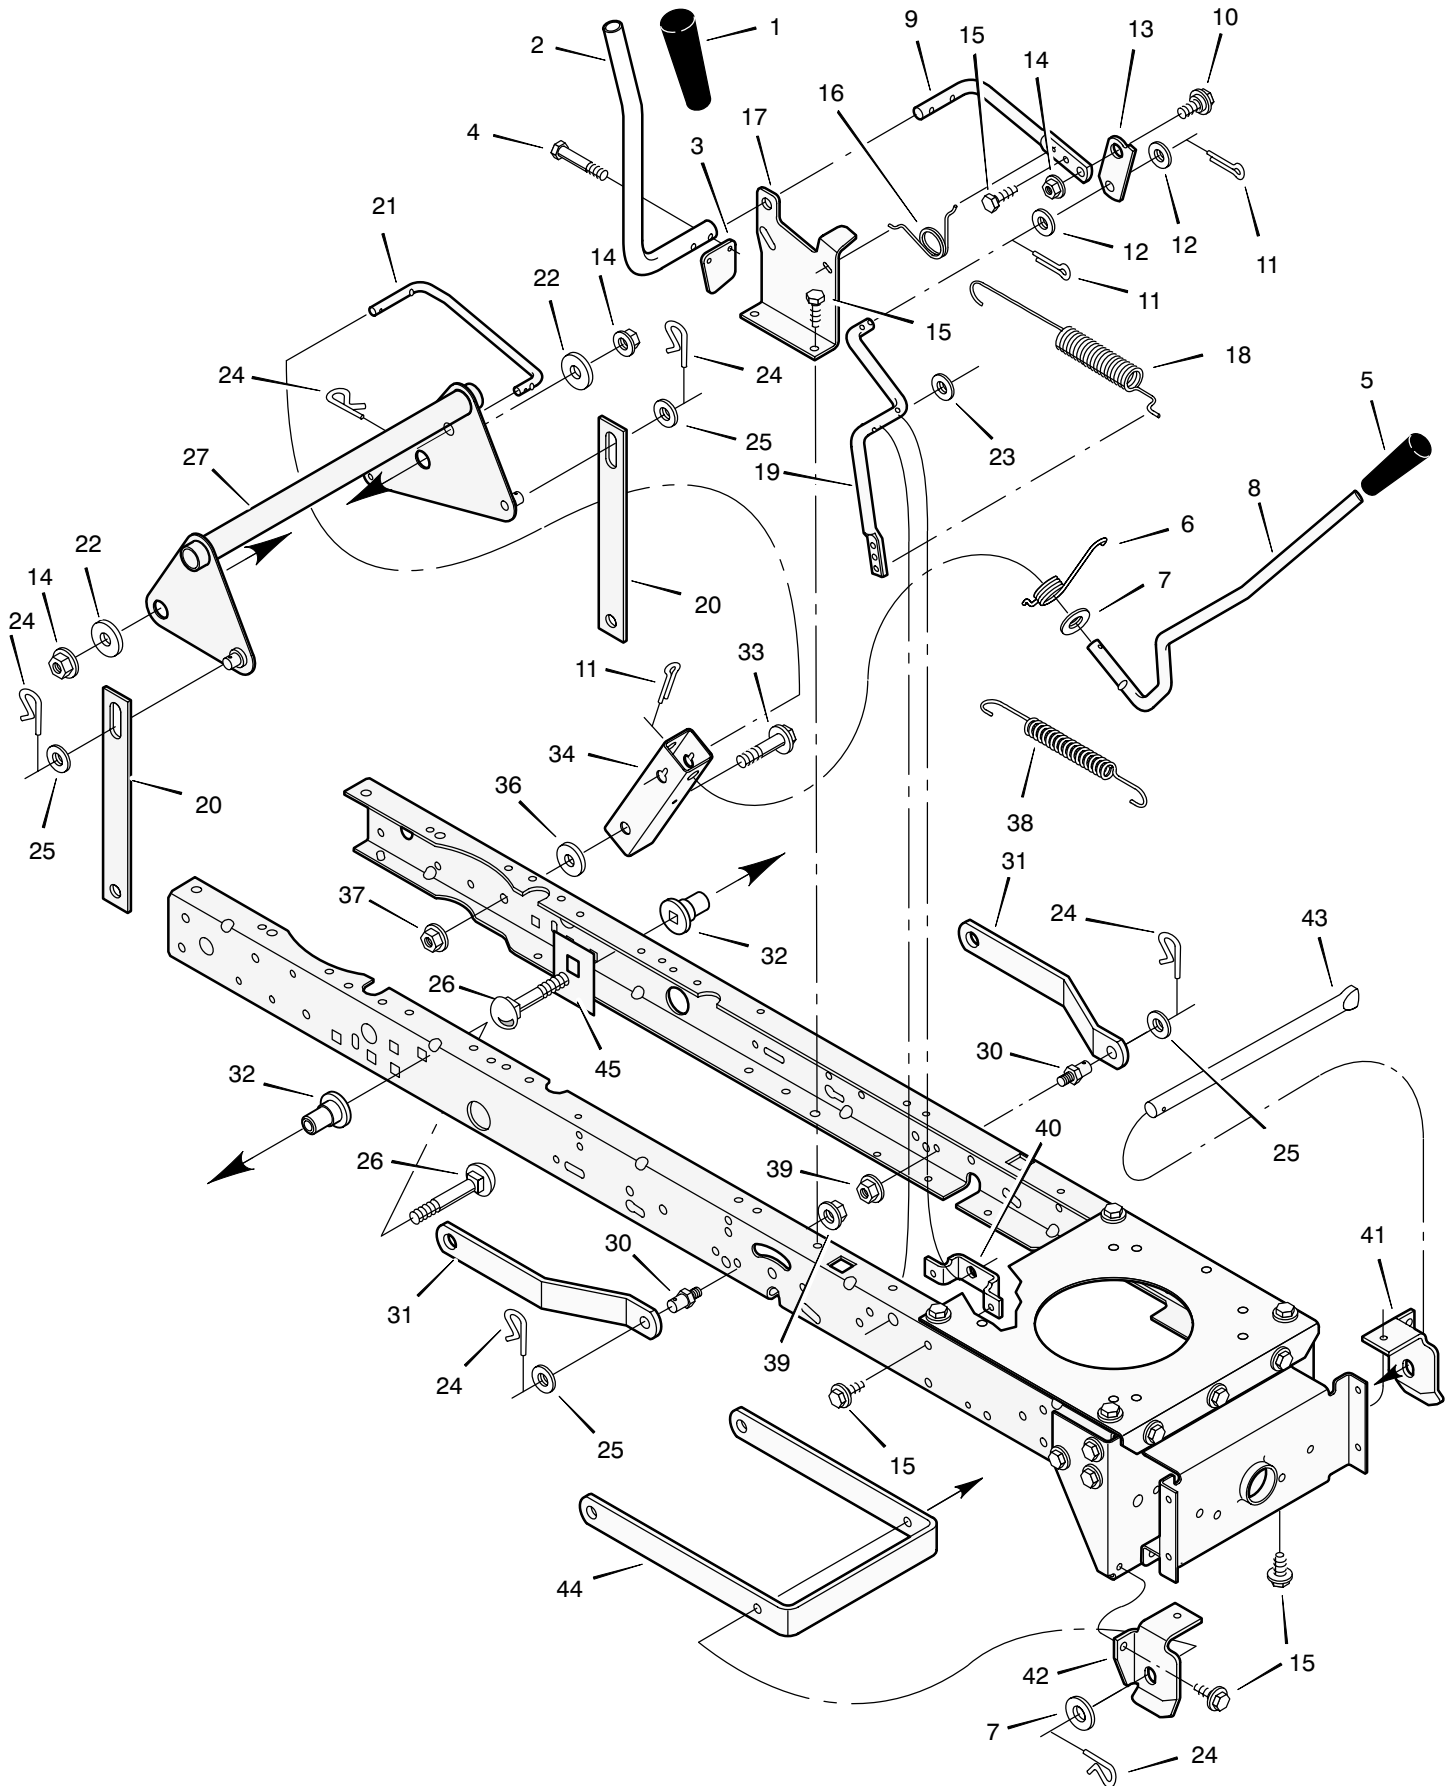

MODEL 425015x92B

REPAIR PARTS MOWER HOUSING SUSPENSION

MODEL 425015x92B

REPAIR PARTS MOWER HOUSING SUSPENSION

Key No.	Part No.	Description	Key No.	Part No.	Description
1	092698	Grip, PTO	22	17x168	Washer
2	094157 Z	Handle, PTO	23	017x57	Washer
3	094022 Z	Pad, Switch	24	0031x4	Pin, Hair
4	0025x3	Bolt	25	017x91 Z	Washer
5	092697	Grip, Lifter	26	002x85	Bolt, Carriage
6	166x40	Spring	27	1001111E701	Lever Assembly, Lift
7	17x103	Washer	30	094067	Pin
8	690533	Lever, Lift	31	094055E701	Bracket, Rear Suspension
9	094017 Z	Lever, PTO	32	690151	Spacer, Lifter
10	009x39	Bolt, Shoulder	33	009x53	Bolt, Shoulder
11	030x20	Pin, Cotter	34	094015E701	Bracket, Pivot
12	017x57	Washer	36	17x191	Washer
13	094004 Z	Link, PTO	37	015x84	Nut, Flange
14	015x84	Nut, Flange	38	165x131	Spring
15	26x249	Screw	39	015x68	Nut, Flange
16	166x39	Spring	40	094005E700	Bracket, PTO
17	094018E701	Bracket, PTO	41	094027E701	Hanger, Left Deck
18	165x119	Spring	42	094026E701	Hanger, Right Deck
19	690394E701	Crank, PTO	43	094158 Z	Rod, Hanger
20	690212E701	Link, Lift	44	690539E701	Bracket, Suspension
21	690122E701	Link, Lift Handle	45	1001098E701	Plate, Stiffening