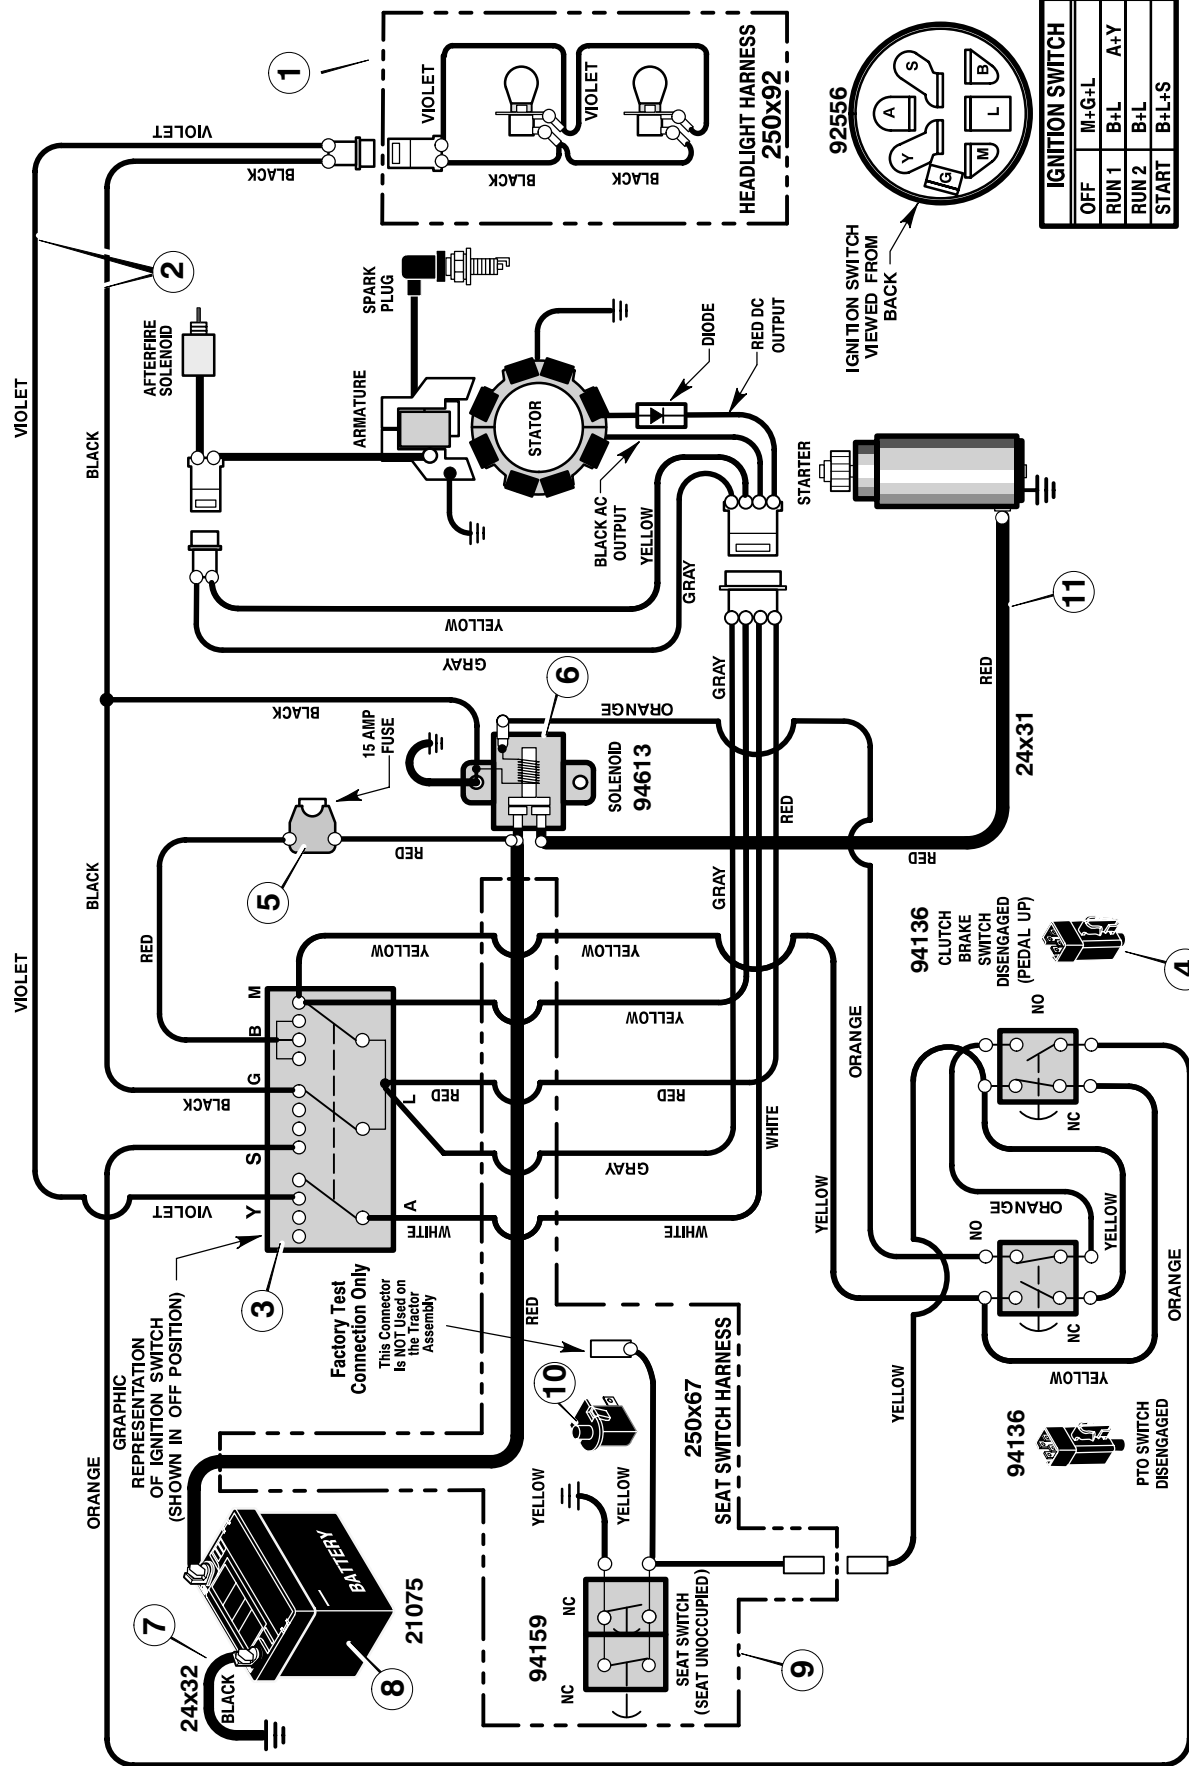

* Includes Key No. 15, 17, 18, 30, 31, 32, 33, 45, 46, 53, 54, 55, and 56.

* This part is included when ordering Key number 34.

MODEL 425015x92B

REPAIR PARTS ENGINE MOUNT

Key No.	Part No.	Description
1	092317	Fuel Cap **
2	690280	Fuel Tank
3	095197	Hose Clamp **
4	7601033	Fuel Line (Must cut to length) **
5	095197	Hose Clamp **
6	26x201	Screw
7	094006E700	Plate, Engine
8	092371	Throttle Control
9	*	Engine, BRIGGS & STRATTON
9a	1001717	Muffler
9b	091309	Gasket, Muffler
9c	095207	Adapter, Muffler
9d	06x103	Screw, Adapter
9e	009x59	Bolt, Muffler
9f	092378	Lock, Screw
10	0025x7	Bolt, Engine Mount
11	690439 Z	Stack Pulley Assembly
12	019x35	Lockwasher
13	01x140	Bolt, Hex
14	17x170	Washer
15	26x249	Screw
21	094384	Guide, Belt
22	015x79 Z	Nut, Flange
23	094066	Guide, Belt
26	26x253	Screw
30	1001897	Shield, Heat
31	26x263	Screw
32	06x104	Screw

* For information on Replacement Parts for this engine contact the manufacturer.

** These parts are included with Key number 2.

MODEL 425015x92B

REPAIR PARTS ELECTRICAL SYSTEM

IGNITION SWITCH	
OFF	M+G+L
RUN 1	B+L A+Y
RUN 2	B+L
START	B+L+S

MAIN HARNESS: 250X117
REAR HARNESS: 250X67
LIGHT HARNESS: 250X92

Key No.	Part No.	Description
1	250x92	Harness, Light Wire
	1001716	Socket, Light
	090084	Bulb, Light
2	250x117	Harness, Chassis Wire
3	092556	Switch, Ignition
	020729	Key, Ignition
	091489	Nut, Hex
	091488	Cap, Ignition
4	094136	Switch, Limit
5	302031	Fuse
	407078	Holder, Fuse
6	094613	Solenoid
	26x229	Screw, Mounting
	15x116	Locknut
7	024x32	Cable, Battery Ground
	26x229	Screw, Ground Cable
8	021075	Battery
	002x82	Bolt, Carriage
	014x79	Wingnut
	690604	Boot, Battery –Positive
9	250x67	Harness, Seat Switch Wire
10	094159	Switch, Seat Sensor
11	024x31	Cable