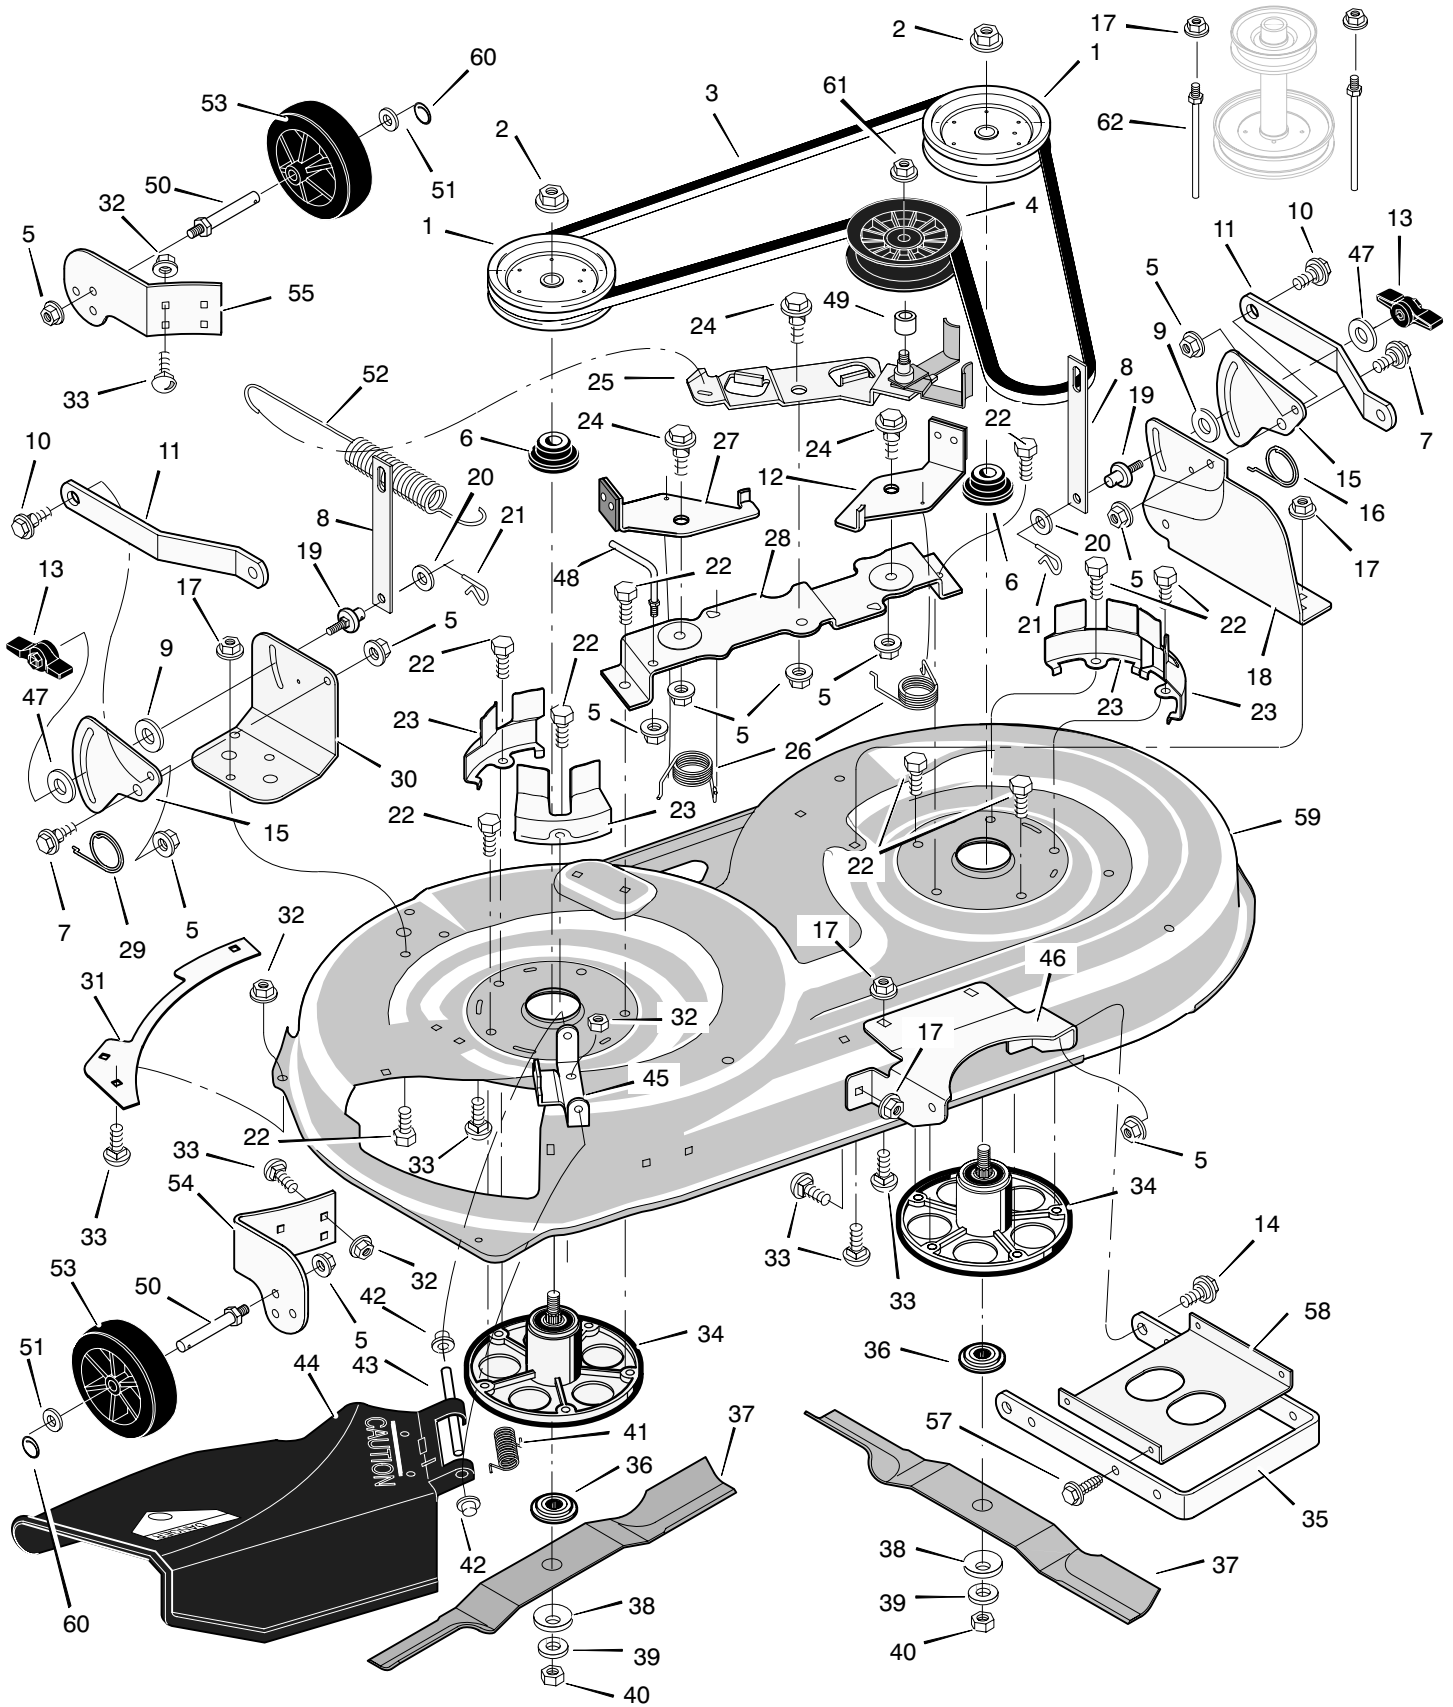

MODEL 425015x92B

REPAIR PARTS MOWER HOUSING

MODEL 425015x92B

REPAIR PARTS MOWER HOUSING

Key No.	Part No.	Description	Key No.	Part No.	Description
1	094199	Pulley, Jackshaft	33	002x53	Bolt, Carriage
2	15x140	Nut, Hex	34	1001200	Mandrell Housing
3	037x88	Belt, Mower Drive	35	690539E701	Bracket, Suspension
4	690387	Pulley, Idler	36	690411	Adapter, Blade
5	015x84	Nut, Flange	37	095100E701	Blade
6	1001197	Spacer, Pulley **	38	17x166	Washer
7	009x51	Bolt, Shoulder	39	17x165	Washer
8	690212E701	Link, Lift	40	15x100	Nut
9	094137	Pad, Friction	41	0166x4	Spring
10	009x52	Bolt, Shoulder	42	028x23	Cap, Push On
11	094055E701	Bracket, Suspension	43	094957 Z	Rod, Deflector
12	094049E701	Pad Assembly, Left Brake	44	094707SE	Deflector Assembly
13	094068	Knob	45	094956E701	Bracket, Deflector Hinge
14	009x58	Bolt, Shoulder	46	094190E701	Bracket, Front Hanger
15	094128E701	Plate, Suspension	47	017x45	Washer
16	166x43	Spring	48	094781	Guide, Belt
17	015x79	Nut, Flange	49	690369	Spacer
18	094192E701	Bracket, Suspension	50	094025	Bolt, Axle
19	095194	Pin, Hanger	51	017x91	Washer
20	017x91	Washer	52	165x119	Spring, Extension
21	0031x4	Pin, Hair	53	092683	Wheel, Gage
22	0025x7	Bolt	54	1001260E701	Bracket, Right Wheel
23	094051E701	Cover, Pulley	55	092423E701	Bracket, Left Wheel
24	009x39	Bolt, Shoulder	56	009x52	Bolt, Shoulder
25	690408E700	Arm, Idler	57	26x249	Screw
26	166x41	Spring	58	094604E701	Stiffener
27	094047E701	Pad Assembly, Right Brake	59	094814E701	Housing, Blade *
28	094193E701	Bracket, Brake	60	031x11	Ring, Locking
29	166x42	Spring	61	015x98	Nut, Flange
30	094191E701	Bracket, Suspension	1-61	7601032	Complete Mower Housing Assy.
31	092426E701	Plate	62	094066	Guide, Belt
32	015x88	Nut, Flange			

* Includes Key No. 15, 17, 18, 30, 31, 32, 33, 45, 46, 53, 54, 55, and 56.

* This part is included when ordering Key number 34.