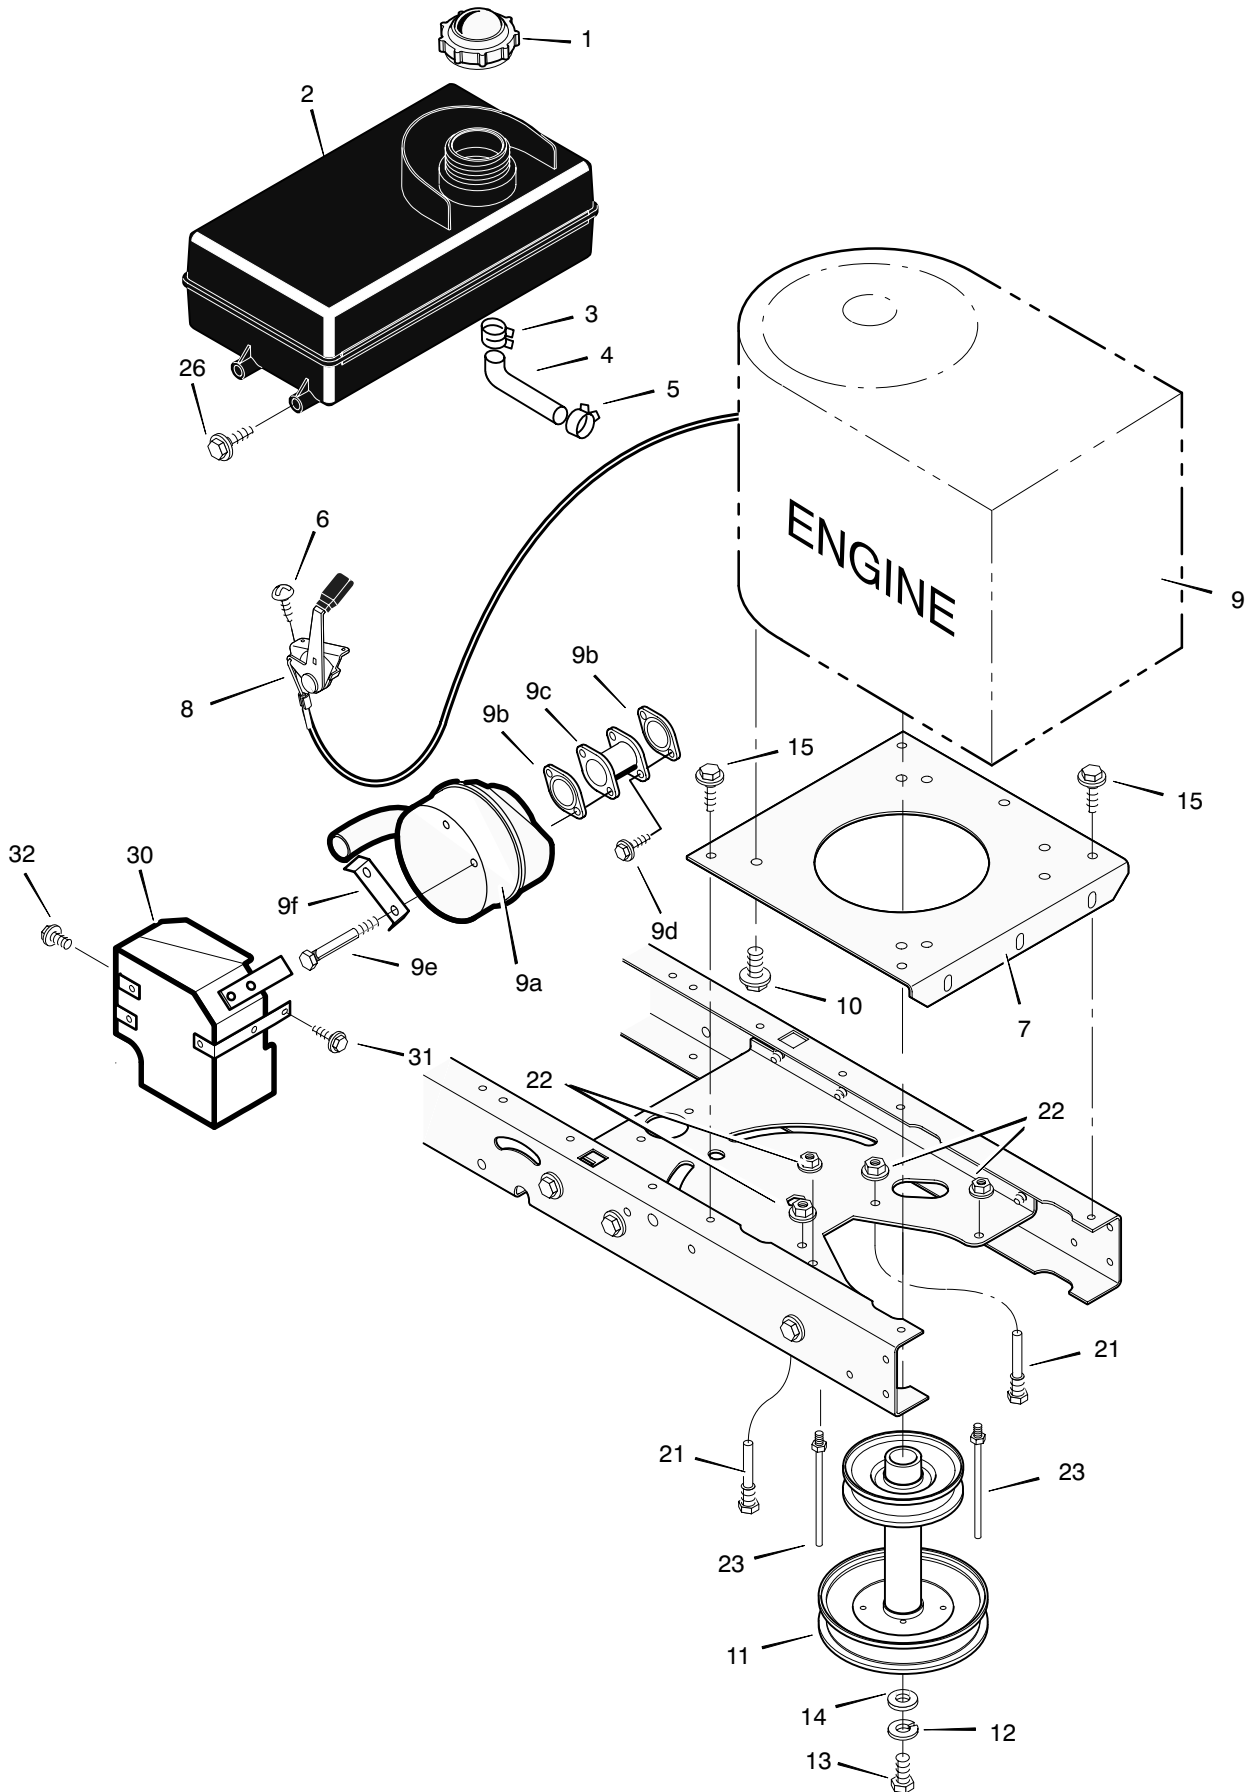

* Includes Key No. 15, 17, 18, 30, 31, 32, 33, 45, 46, 53, 54, 55, and 56.

* This part is included when ordering Key number 34.

MODEL 425015x92B

REPAIR PARTS ENGINE MOUNT

Key No.	Part No.	Description
1	092317	Fuel Cap **
2	690280	Fuel Tank
3	095197	Hose Clamp **
4	7601033	Fuel Line (Must cut to length) **
5	095197	Hose Clamp **
6	26x201	Screw
7	094006E700	Plate, Engine
8	092371	Throttle Control
9	*	Engine, BRIGGS & STRATTON
9a	1001717	Muffler
9b	091309	Gasket, Muffler
9c	095207	Adapter, Muffler
9d	06x103	Screw, Adapter
9e	009x59	Bolt, Muffler
9f	092378	Lock, Screw
10	0025x7	Bolt, Engine Mount
11	690439 Z	Stack Pulley Assembly
12	019x35	Lockwasher
13	01x140	Bolt, Hex
14	17x170	Washer
15	26x249	Screw
21	094384	Guide, Belt
22	015x79 Z	Nut, Flange
23	094066	Guide, Belt
26	26x253	Screw
30	1001897	Shield, Heat
31	26x263	Screw
32	06x104	Screw