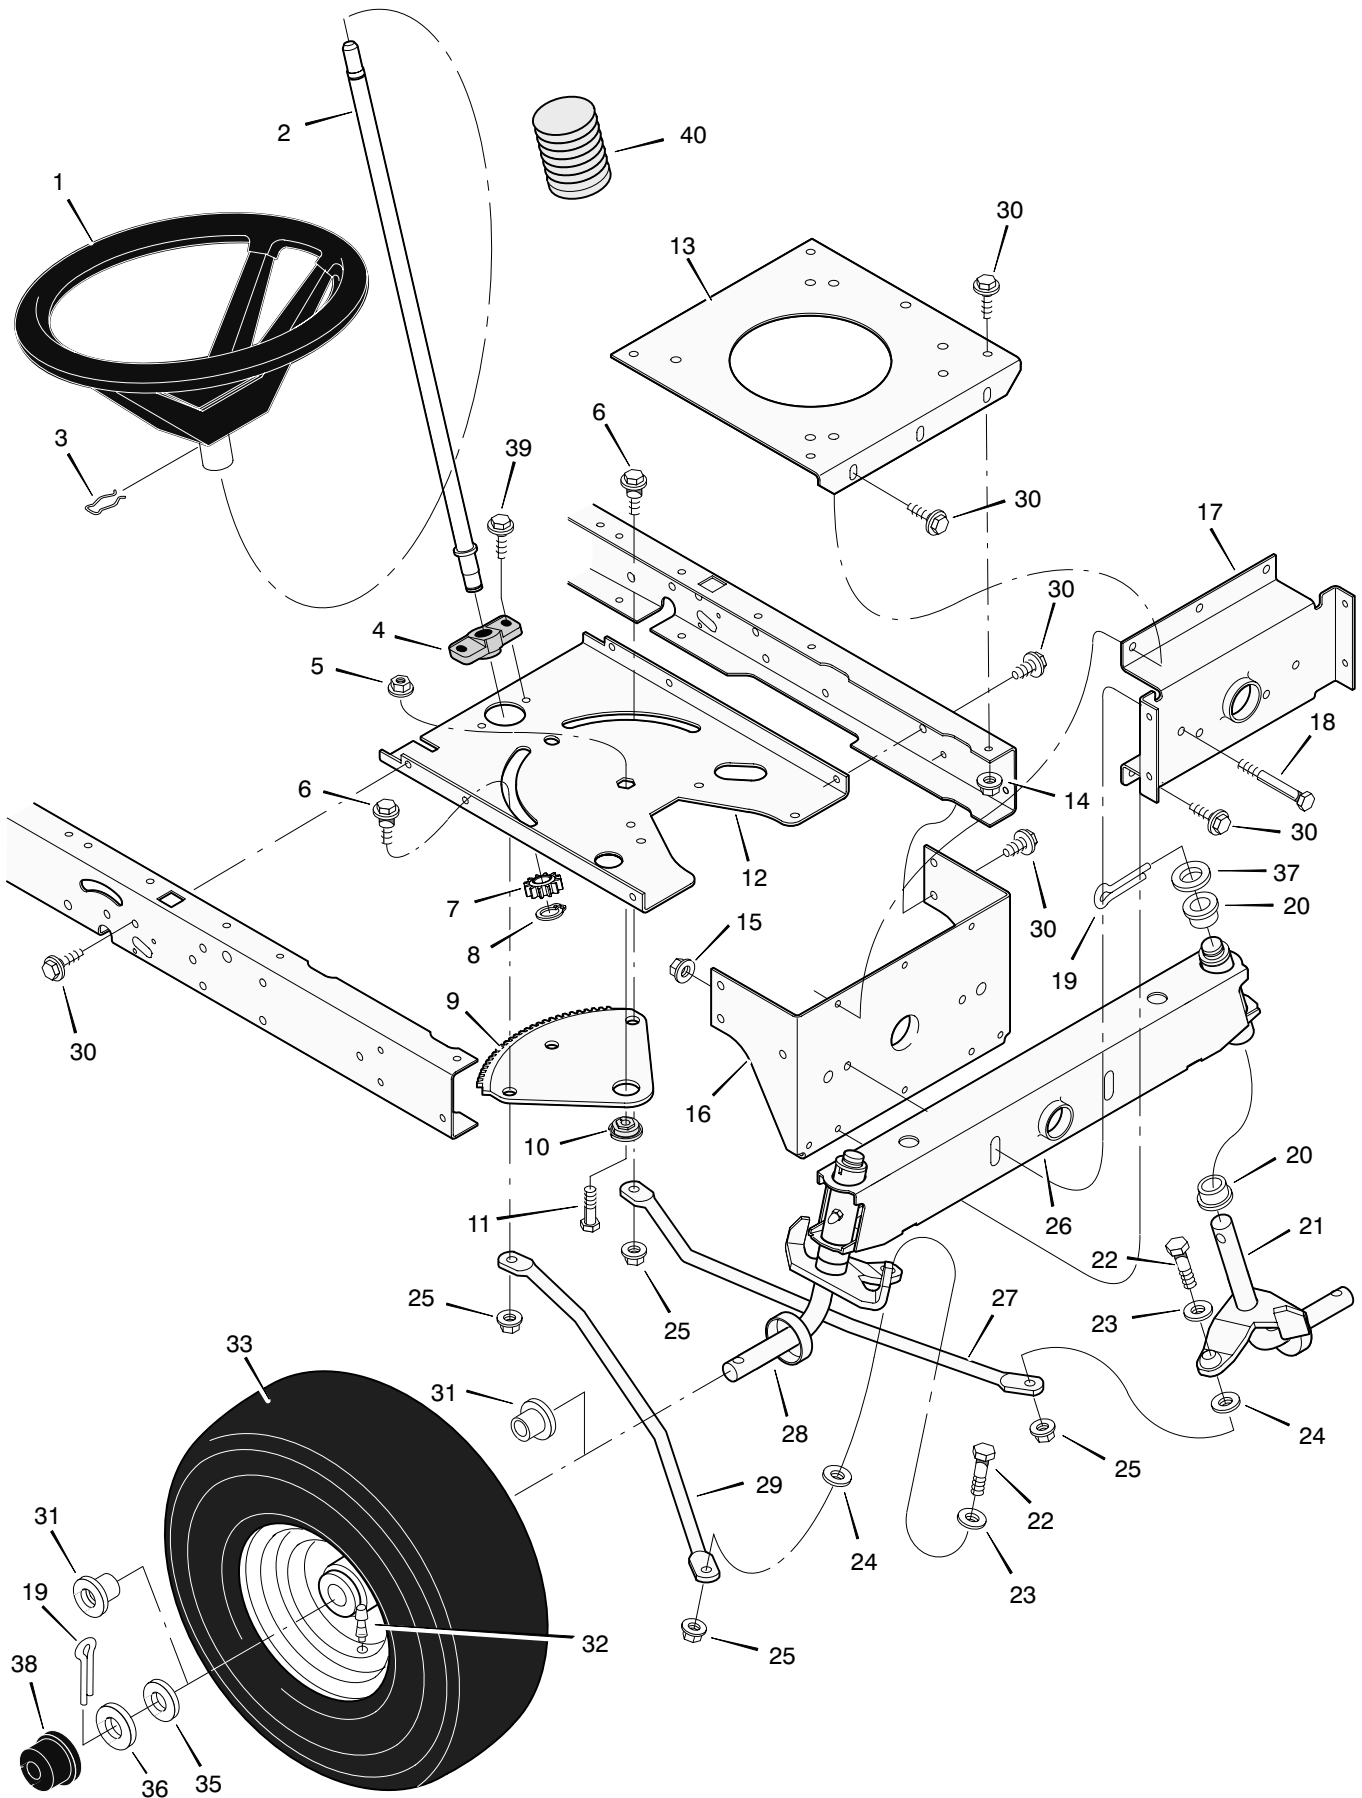

MODEL 425015x92B

REPAIR PARTS STEERING

MODEL 425015x92B

REPAIR PARTS STEERING

Key No.	Part No.	Description
1	094134	Wheel, Steering
2	690625	Post, Steering
3	094131	Clip, Retainer **
4	094124	Bearing
5	15x111	Nut, Flange
6	009x57	Bolt, Shoulder
7	690183	Gear, Pinion
8	011x25	Ring, Snap
9	094121	Gear, Sector
10	094123	Bearing
11	001x84	Bolt
12	1001121E701	Plate, Steering
13	094006E701	Plate, Engine
14	015x88	Nut, Flange
15	15x118	Nut, Flange
16	1001270E701	Bracket, Hanger
17	094007E701	Axle, Hanger
18	01x146	Bolt
19	030x49	Pin, Cotter
20	690150	Bearing
21	094576E701	Spindle Assembly, Left
22	01x111	Bolt
23	17x104	Washer
24	017x53 Z	Washer
25	015x84	Nut, Flange
26	1001460E701	Axle Assembly
27	095329E701	Drag Link, Left
28	094575E701	Spindle Assembly, Right
29	095328E701	Drag Link, Right
30	26x249	Screw
31	091334	Bearing, Wheel
32	024373	Stem, Valve
33	091912	Tire *
—	407047	Tube
34	1001840-601	Wheel and Tire Assembly
35	17x195	Washer
36	17x192	Washer
37	17x113	Washer
38	094618	Hub Cap (Optional)
39	26x267	Screw
40	092059	Bellows

** Included with Key number 1

* When you order a tire, make sure to give the brand name of the tire so that the tread pattern on the tire will match.