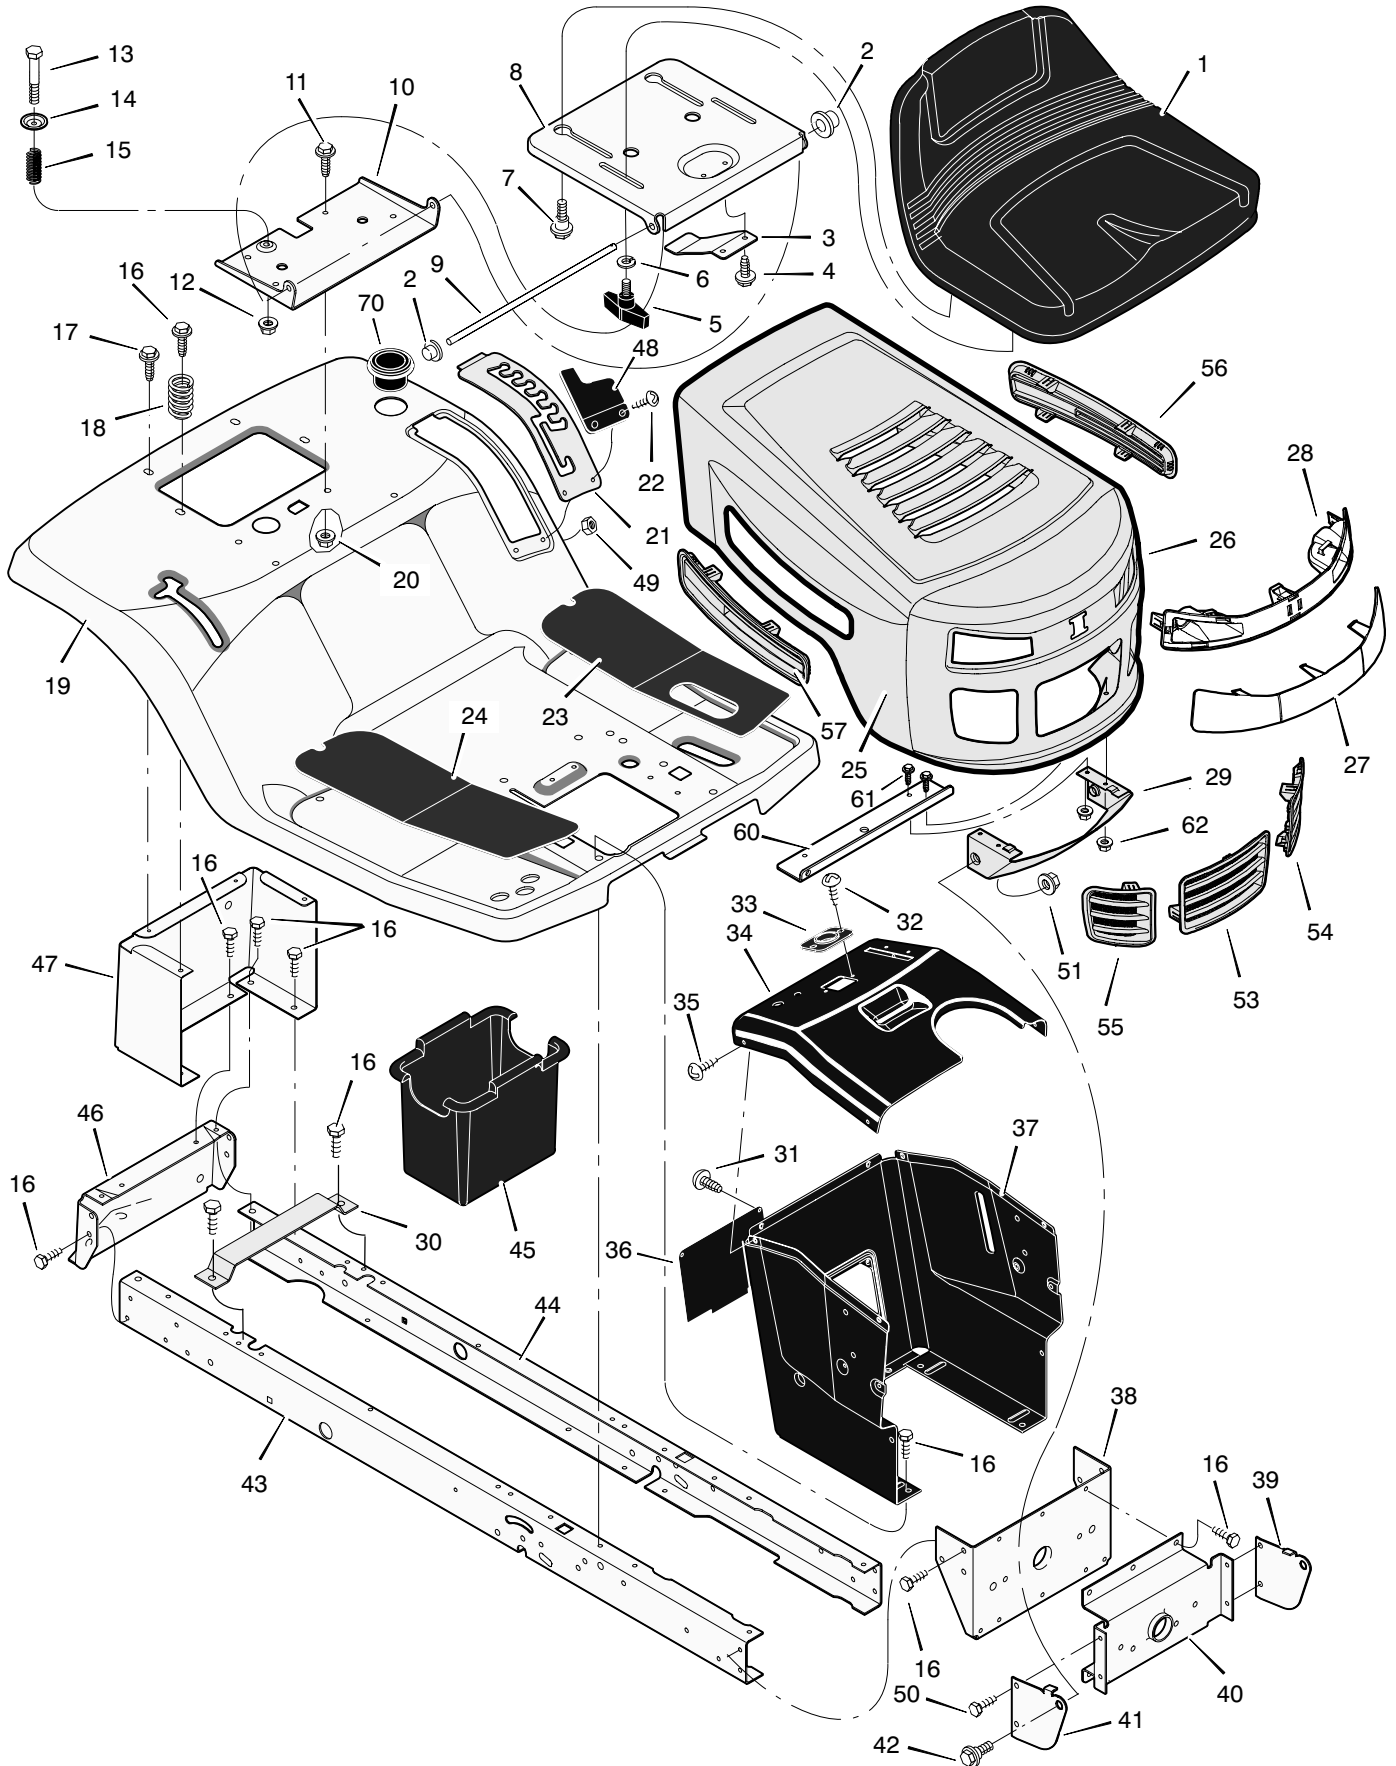

MODEL 425015x92B

REPAIR PARTS CHASSIS & HOOD

MODEL 425015x92B

REPAIR PARTS CHASSIS & HOOD

Key No.	Part No.	Description	Key No.	Part No.	Description
1	690566	Seat	33	1001491	Bearing, Steering
2	028x23	Cap, Push On	34	1001584E701	Dash
3	094057	Spring	35	26x201	Screw
4	26x229	Screw	36	093007E701	Panel, Access
5	1001054	Bolt, Wing	37	095318E701	Support, Dash
6	017x47 Z	Washer	38	1001270E701	Bracket, Rear Hanger
7	009x56	Bolt, Shoulder	39	094083E700	Support, Left Grille
8	094154E701	Support, Seat	40	094007E701	Axle, Hanger
9	094156 Z	Rod, Pivot	41	094082E700	Support, Right Grille
10	1001648E700	Bracket, Pivot	42	009x58	Bolt, Shoulder
11	001x45	Bolt	43	1001268E701	Frame, Right
12	015x89	Nut	44	1001269E701	Frame, Left
13	009x55	Bolt, Shoulder	45	690424	Container, Battery
14	094155 Z	Washer	46	1001002E701	Plate, Hitch
15	164x31	Spring	47	690434E700	Panel, Rear
16	26x249	Screw	48	094610	Cover, Detent
17	26x263	Screw	49	015x81	Nut
18	164x30	Spring	50	26x277	Screw
19	1001558E245	Deck, Seat	51	15x124	Nut
20	15x123	Nut	53	1001802	Insert, Center Grille
21	094151E701	Plate, Index	54	1001803	Insert, Left Grille
22	009x47	Screw	55	1001804	Insert, Right Grille
23	094999	Mat, Left	56	1001800	Insert, Left Hood
24	094998	Mat, Right	57	1001801	Insert, Right Hood
25	1001797E245	Hood, WM1	59	1001755	Grommet, Parking Brake
26	1001798E245	Grille	60	1001879	Bracket, Support
27	1001806	Lens	61	0025x3	Screw
28	1001805	Housing, Headlamp	62	015x82	Nut
29	1001799E701	Bracket, Lower Pivot	70	1001542	Holder, Cup
30	690482E701	Support , Battery	—	094451	Parts Bag, Assembly
31	26x270	Screw	—	F-040745L	Instruction Book & Parts List
32	26x238	Screw