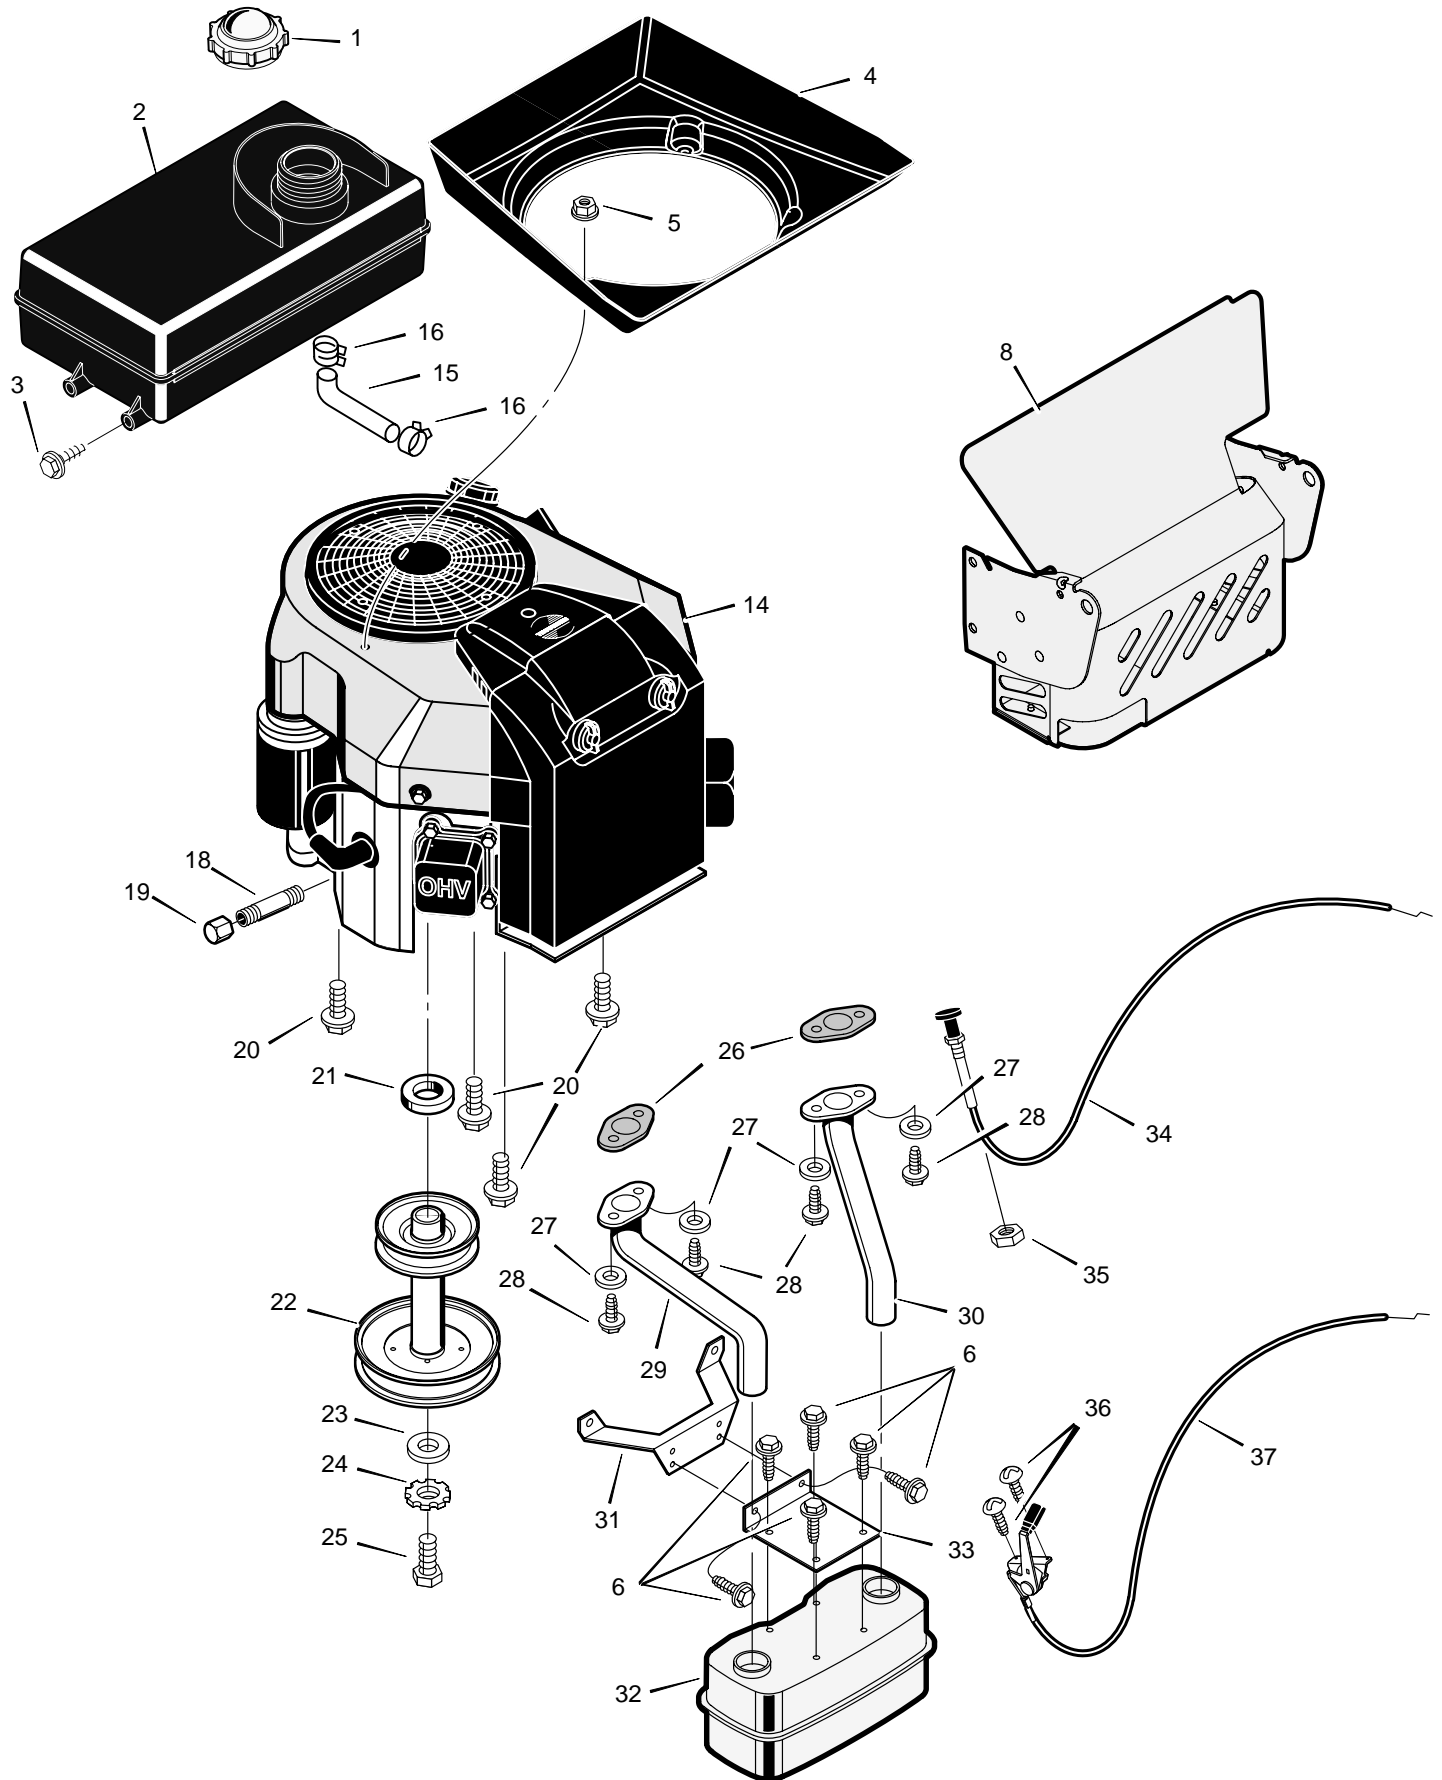

MODEL 425614x92A

REPAIR PARTS ENGINE MOUNT ASSEMBLY

MODEL 425614x92A

REPAIR PARTS ENGINE MOUNT ASSEMBLY

Key No.	Description	Part No.	Key No.	Description	Part No.
1	Cap, Fuel	092317	24	Lockwasher	019x35
2	Tank, Fuel	094086	25	Bolt	01x140
3	Screw	26x233	26	Gasket	711851
4	Plenum, Air Intake	1001041	27	Washer	018x15
5	Nut	15x116	28	Bolt	001x91
8	Shield, Heat	1001456-701	29	Tube, Right Exhaust	1001038
14	Engine *	--	30	Tube, Left Exhaust	1001039
15	Line, Fuel (18 inches long)	7601033	31	Bracket, Muffler Mounting	690537
16	Clamp	095197	32	Muffler	093259
18	Pipe, Oil Drain	092279	33	Bracket, Muffler	690538
19	Cap, Oil Drain	021651	34	Choke	690401
20	Bolt	0025x7	35	Nut	015x68
21	Spacer	093077	36	Screw	26x201
22	Pulley, Stack	690439 Z	37	Control, Throttle	093165
23	Washer	17x170			

* Parts are available from an Engine Authorized Service Center. See "Engines, Gasoline" or "Gasoline Engines" in the yellow pages of the telephone directory.