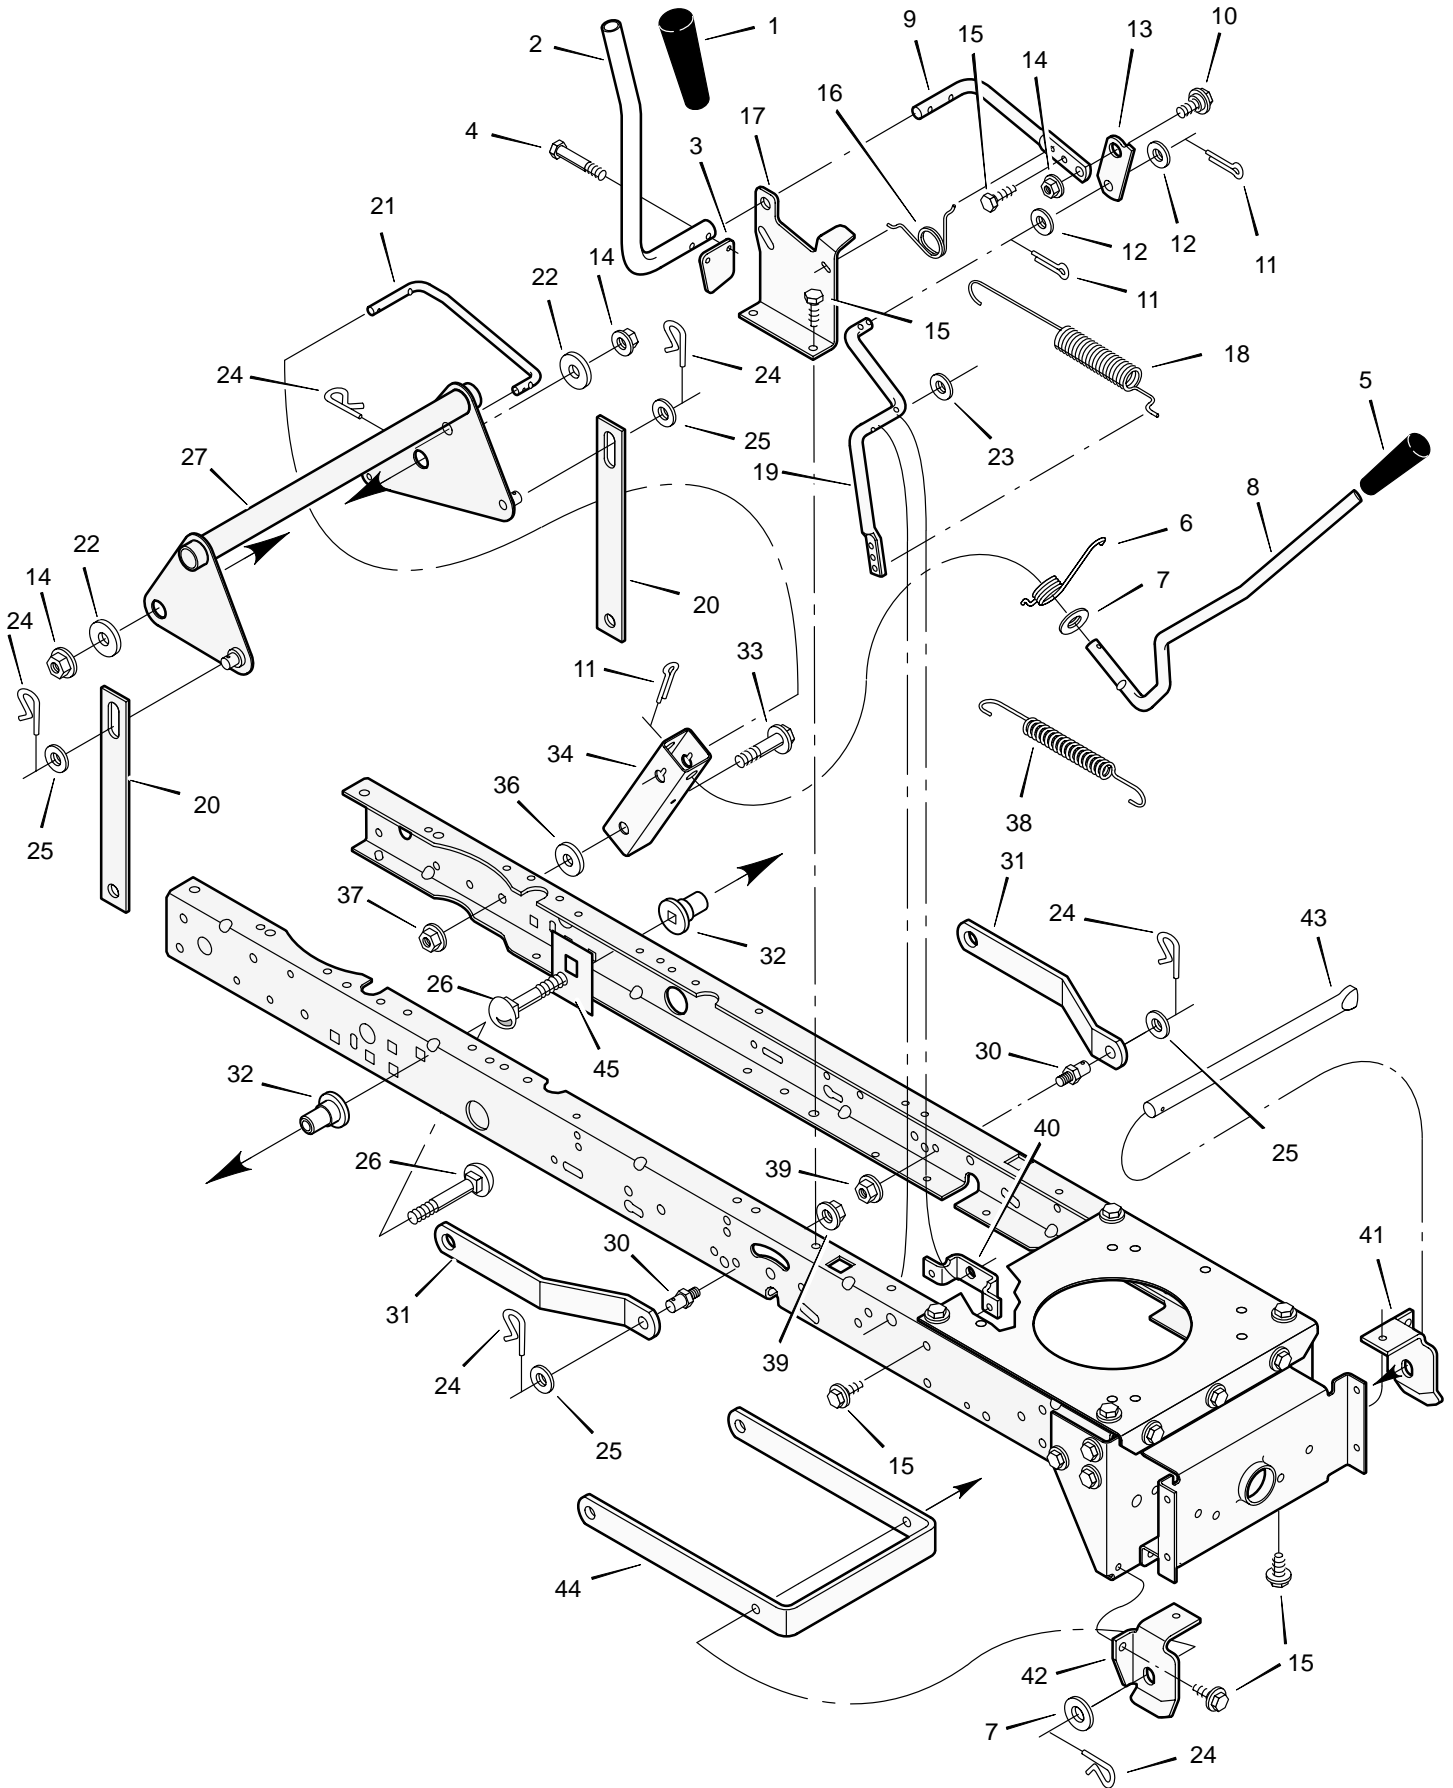

MODEL 425614x92A

REPAIR PARTS MOWER HOUSING SUSPENSION

MODEL 425614x92A

REPAIR PARTS MOWER HOUSING SUSPENSION

Key No.	Description	Part No.	Key No.	Description	Part No.
1	Grip	092698	22	Washer	17x168
2	Handle, PTO	094100 Z	23	Washer	017x57
3	Pad, Switch	094022 Z	24	Pin, Hair	0031x4
4	Bolt	0025x3	25	Washer	017x91 Z
5	Grip	092697	26	Bolt, Carriage	002x85
6	Spring	166x40	27	Lever Assembly, Lift	1001111E701
7	Washer	17x103	30	Pin	094067
8	Lever, Lift	690533	31	Bracket, Rear Suspension	094055E700
9	Lever, PTO	094017 Z	32	Spacer, Lifter	690151
10	Bolt, Shoulder	009x39	33	Bolt, Shoulder	009x53
11	Pin, Cotter	030x20	34	Bracket, Pivot	094015E700
12	Washer	017x57	36	Washer	17x191
13	Link, PTO	094004 Z	37	Nut, Flange	015x84
14	Nut, Flange	015x84	38	Spring	165x131
15	Screw	26x249	39	Nut, Flange	015x68
16	Spring	166x39	40	Bracket, PTO	094005E700
17	Bracket, PTO	094018E700	41	Hanger, Left Deck	094027E701
18	Spring	165x119	42	Hanger, Right Deck	094026E701
19	Crank, PTO	690394E700	43	Rod, Hanger	094158 Z
20	Link, Lift	690212E700	44	Bracket, Suspension	690539E700
21	Link, Lift Handle	690122E700	45	Plate, Stiffening	1001098E701