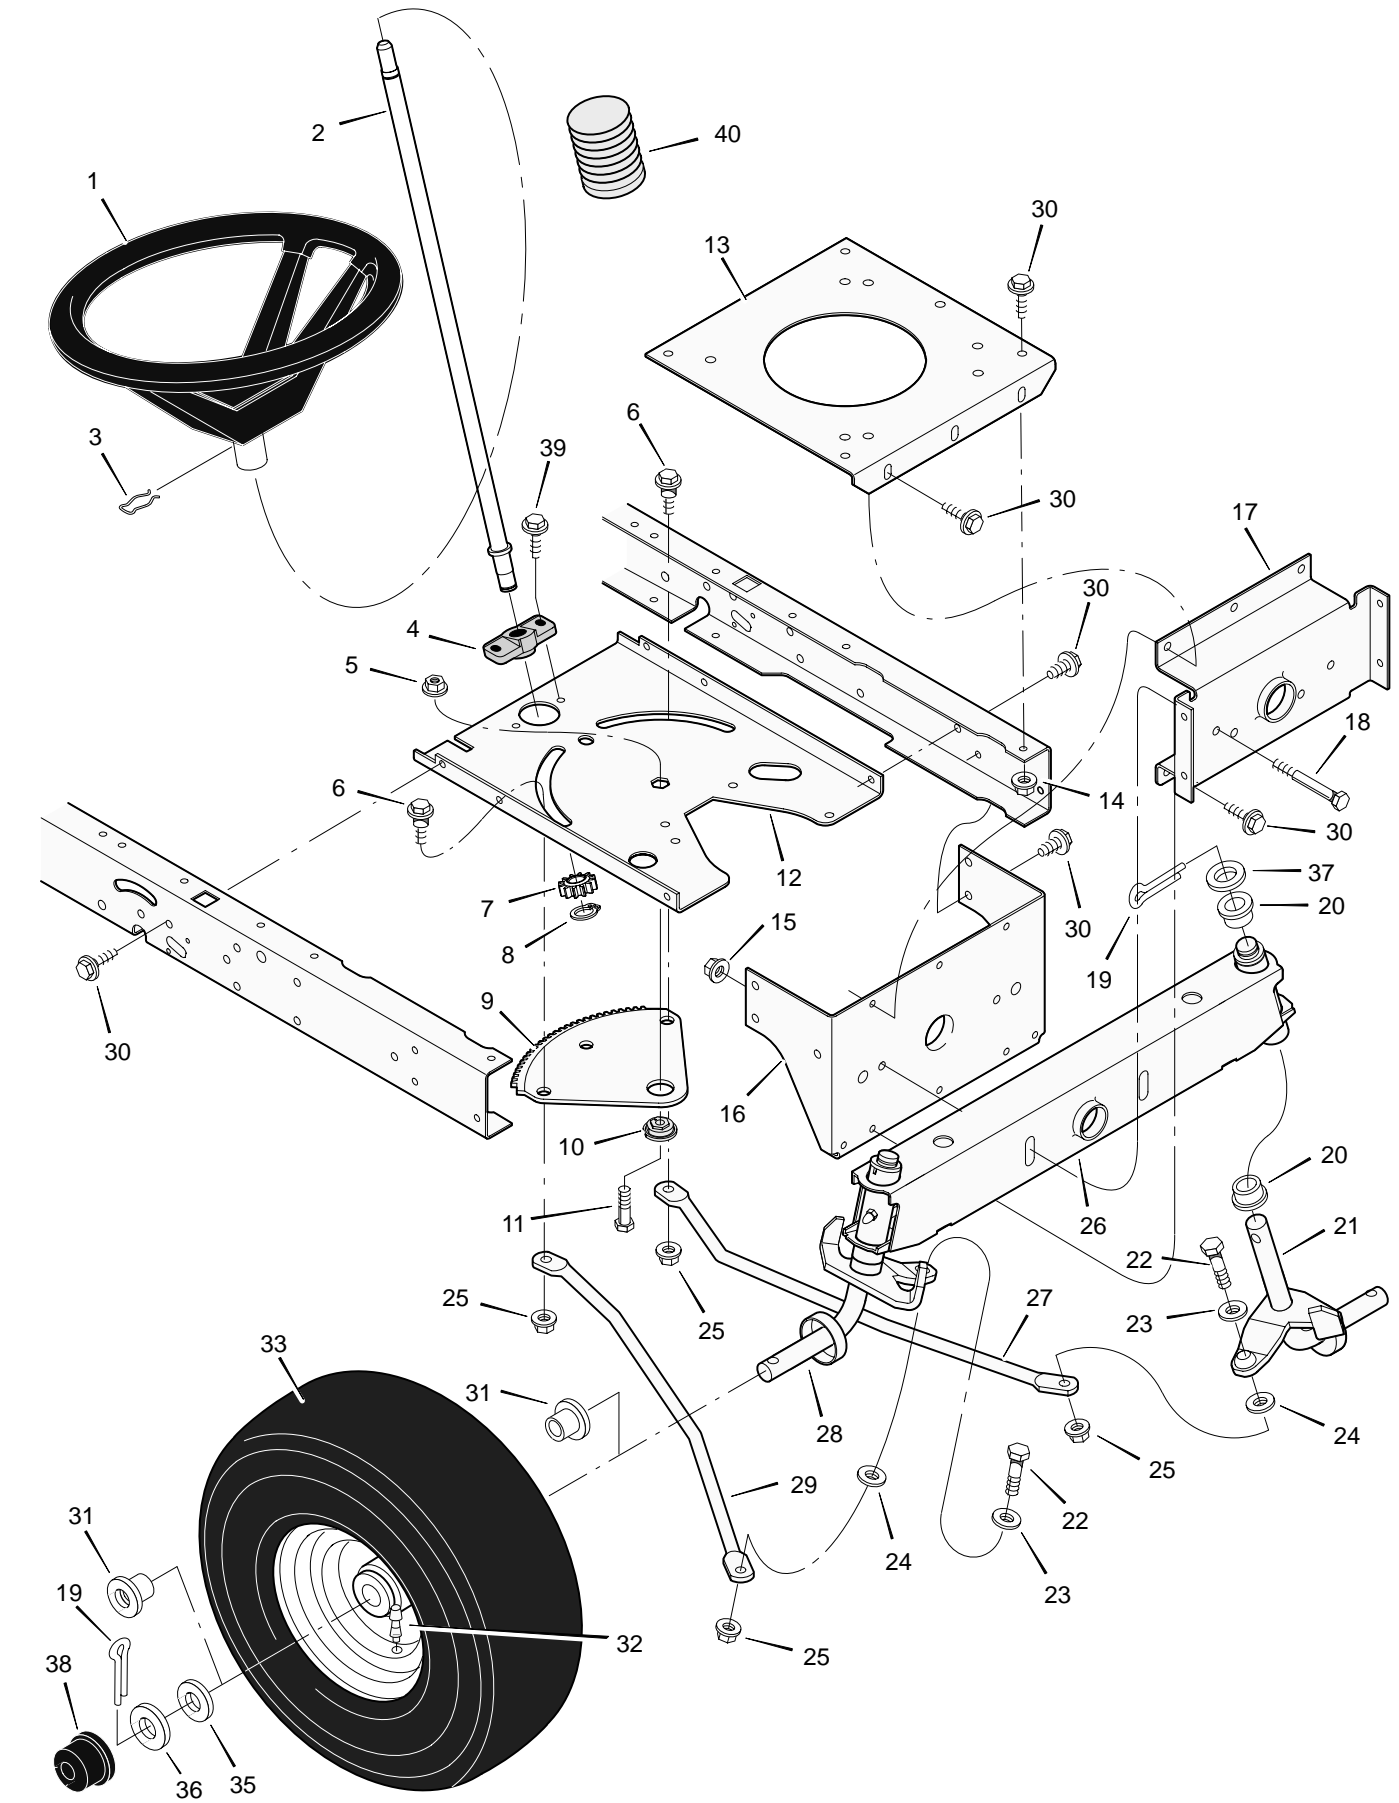

MODEL 425614x92A

REPAIR PARTS STEERING

MODEL 425614x92A

REPAIR PARTS STEERING

Key No.	Description	Part No.
1	Wheel, Steering	094591
2	Post, Steering	690625
3	Clip, Retainer	094131
4	Bearing	094124
5	Nut, Flange	15x111
6	Bolt, Shoulder	009x57
7	Gear, Pinion	690183
8	Ring, Snap	011x25
9	Gear, Sector	094121
10	Bearing	094123
11	Bolt	001x84
12	Plate, Steering	1001121E700
13	Plate, Engine	094006E701
14	Nut, Flange	015x88
15	Nut, Flange	15x118
16	Bracket, Hanger	1001270E701
17	Axle, Hanger	094007E700
18	Bolt	01x146
19	Pin, Cotter	030x49
20	Bearing	690150
21	Spindle Assembly, Left	094576E700
22	Bolt	01x111
23	Washer	17x104
24	Washer	017x53 Z
25	Nut, Flange	015x84
26	Axle Assembly	1001460E701
27	Drag Link, Left	095329E701
28	Spindle Assembly, Right	094575E700
29	Drag Link, Right	095328E700
30	Screw	26x249
31	Bearing, Wheel	091334
32	Stem, Valve	024373
33	Tire *	091912
--	Tube	407047
34	Wheel and Tire Assembly	094579-601
35	Washer	17x195
36	Washer	17x192
37	Washer	17x113
38	Hub Cap (Optional)	094618
39	Screw	26x267
40	Bellows (Optional)	092059

* When you order a tire, make sure to give the brand name of the tire so that the tread pattern on the tire will match.