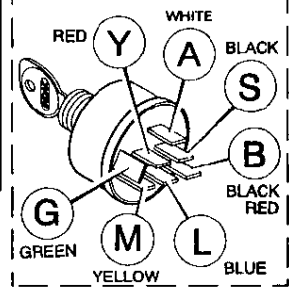

*When you order a tire, make sure to give the brand name of the tire so that the tread pattern on the tire will match.

MODEL 42910A & 42910x92A

REPAIR PARTS ENGINE MOUNT

Key No.	Description	Part No.
1	Fuel Cap	91348
2	Fuel Tank	93150
3	Hose Clamp	91174
4	Fuel Line	90671
5	Hose Clamp	23713
6	Screw	26x201
7	Support, Dash	93136E700
8	Throttle Control	92371
9	Engine*	287707-0225-01
10	Bolt, Engine Mount	25x7
11	Stack Pulley Assembly	93245Z
12	Lockwasher	19x35
13	Bolt, Hex	1x140
14	Washer	17x170
15	Cap, Oil Drain	21651
16	Pipe, Oil Drain	24066
17	Screw	26x263
18	Shield, Heat	92550
19	Pipe, Exhaust	92559
20	Clamp	92558

MODEL 42910A & 42910x92A

ELECTRICAL SYSTEM

POS.	FUNCTION	CIRCUIT	(MAKE)
1	OFF	G+M+L	NONE
2	RUN LIGHTS	B+L	A+Y
3	RUN	B+L	NONE
4	START	B+L+S	NONE

Key No.	Description	Part No.
1	Switch, Seat Sensor	91031SE
2	Locknut	15x66
3	Bolt, Hex	1x38Z
4	Battery	21075
—	Acid, Battery (Electrolyte)	90665
5	Cable, Battery Ground	24x9
6	Screw	26x249
7	Cable, Red Battery	24x29
8	Cap, Ignition	91488
9	Solenoid	24285
10	Nut, Hex	91489
12	Switch, Ignition	92556
13	Key, Ignition	20729
14	Harness, Chassis Wire	250x51
15	Fuse	54212
16	Holder, Fuse	407078
17	Switch, PTO	91299
18	Screw	26x233
19	Switch, Clutch	24273
20	Screw	25x2
21	Socket, Light	92372
22	Bulb, Light	90084
23	Harness, Light Wire	250x40
24	Cover, Terminal	54148
26	Ammeter	93156