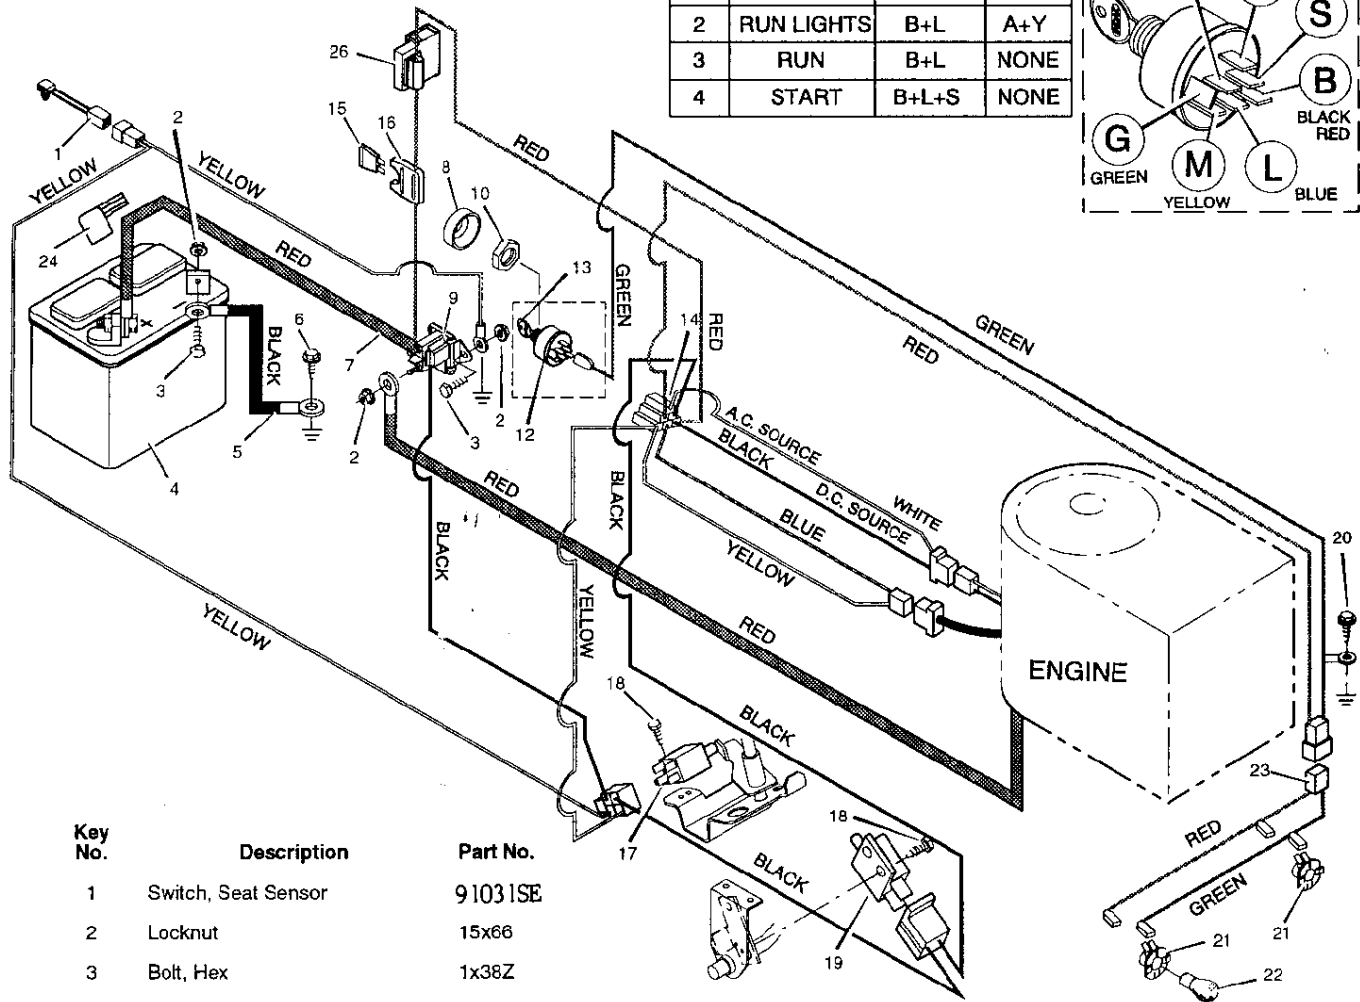

*When you order a tire, make sure to give the brand name of the tire so that the tread pattern on the tire will match.

MODEL 42910A & 42910x92A

REPAIR PARTS ENGINE MOUNT

Key No.	Description	Part No.
1	Fuel Cap	91348
2	Fuel Tank	93150
3	Hose Clamp	91174
4	Fuel Line	90671
5	Hose Clamp	23713
6	Screw	26x201
7	Support, Dash	93136E700
8	Throttle Control	92371
9	Engine*	287707-0225-01
10	Bolt, Engine Mount	25x7
11	Stack Pulley Assembly	93245Z
12	Lockwasher	19x35
13	Bolt, Hex	1x140
14	Washer	17x170
15	Cap, Oil Drain	21651
16	Pipe, Oil Drain	24066
17	Screw	26x263
18	Shield, Heat	92550
19	Pipe, Exhaust	92559
20	Clamp	92558

MODEL 42910A & 42910x92A

ELECTRICAL SYSTEM

POS.	FUNCTION	CIRCUIT	(MAKE)
1	OFF	G+M+L	NONE
2	RUN LIGHTS	B+L	A+Y
3	RUN	B+L	NONE
4	START	B+L+S	NONE

Key No.	Description	Part No.
1	Switch, Seat Sensor	91031SE
2	Locknut	15x66
3	Bolt, Hex	1x38Z
4	Battery	21075
—	Acid, Battery (Electrolyte)	90665
5	Cable, Battery Ground	24x9
6	Screw	26x249
7	Cable, Red Battery	24x29
8	Cap, Ignition	91488
9	Solenoid	24285
10	Nut, Hex	91489
12	Switch, Ignition	92556
13	Key, Ignition	20729
14	Harness, Chassis Wire	250x51
15	Fuse	54212
16	Holder, Fuse	407078
17	Switch, PTO	91299
18	Screw	26x233
19	Switch, Clutch	24273
20	Screw	25x2
21	Socket, Light	92372
22	Bulb, Light	90084
23	Harness, Light Wire	250x40
24	Cover, Terminal	54148
26	Ammeter	93156