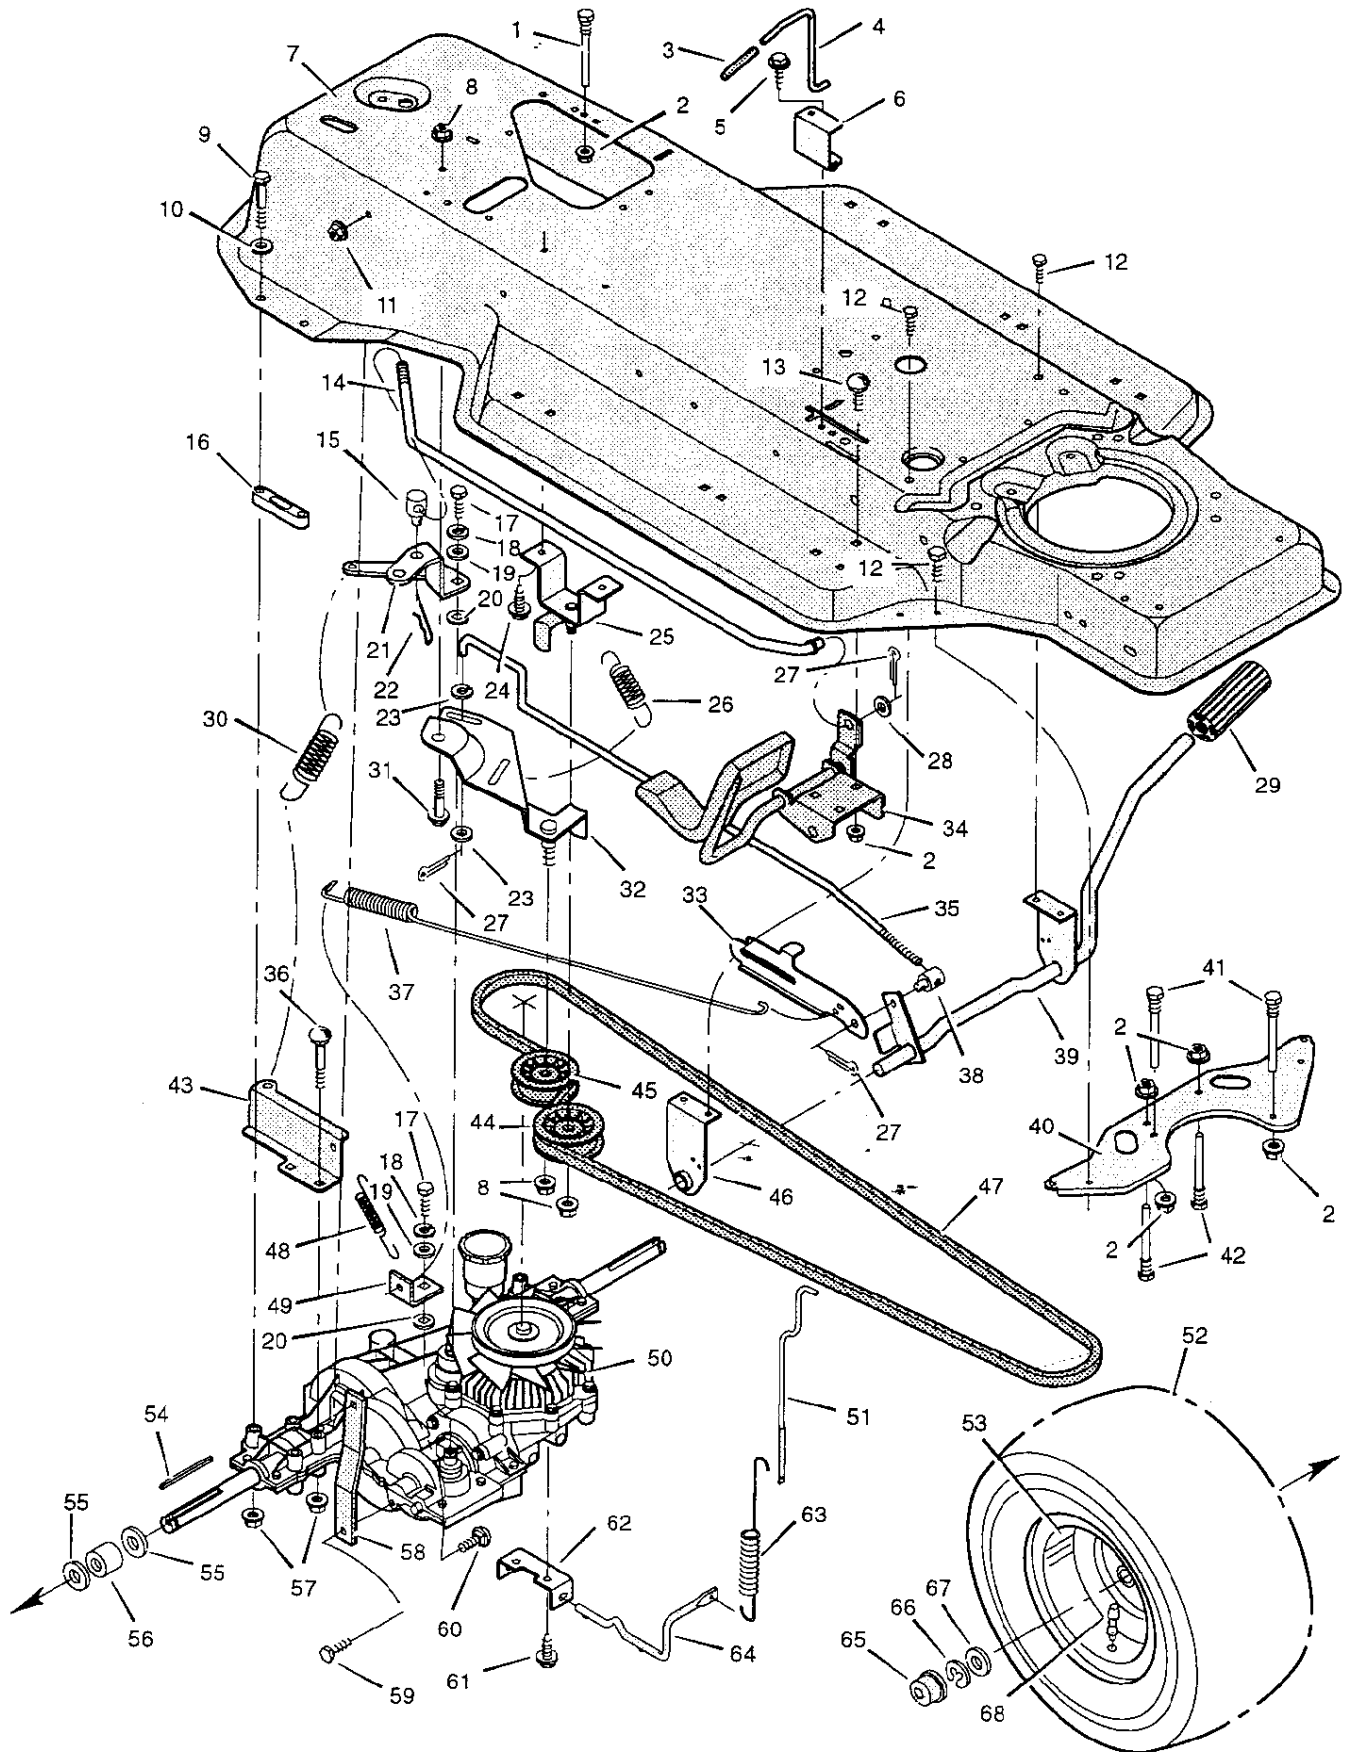

MODEL 42910A & 42910x92A

REPAIR PARTS MOTION DRIVE

MODEL 42910A & 42910x92A

REPAIR PARTS MOTION DRIVE

Key No.	Description	Part No.	Key No.	Description	Part No.
1	Guide, Belt	92632	36	Carriage Bolt	2x58
2	Nut, Flange	15x79	37	Spring, Extension	165x101
3	Grip	92724	38	Nut, Adjusting	21920
4	Rod, Parking Brake	91727 Z	39	Pedal Lever Assembly	91862E700
5	Screw	26x214	40	Plate, Belt Guide	92694E701
6	Bracket, Guide	91825 Z	41	Screw, Guide	91754
7	Frame Assembly	92515F200	42	Screw, Guide	20619
8	Nut, Flange	15x84	43	Bracket, Spring Mount	92706Z
9	Bolt	1x118	44	Idler Pulley	91178
10	Washer	17x146	45	Idler Pulley	91179
11	Nut, Flange	15x79	46	Support, Pedal	91713E700
12	Screw	26x249	47	V-Belt	37x80
13	Bolt, Carriage	2x53	48	Spring, Extension	165x92
14	Rod, Control	92631	49	Lever, Brake	92569 Z
15	Nut, Adjusting	92132	50	Transaxle	4900-3 - TRANSAXLE 5376 - PUMP/MOTOR
16	Spacer, Hydro	92682	51	Rod, Dump Valve	92674
17	Bolt	1x82	52	Wheel & Tire Assembly	92290-601
18	Lockwasher	18x32	53	Tire (Included with Key No. 52) *	92374
19	Washer	17x38	—	Tube (Included with Key No. 52)	407049
20	Washer	17x148	54	Square Key	21553
21	Lever, Control	92594Z	55	Washer	17x160
22	Hair Pin	31x4	56	Spacer, Wheel	87x100Z
23	Washer	17x47	57	Nut, Flange	15x115
24	Screw	26x249	58	Strap, Torque	92568E701
25	Idler Mount Assembly	92565 Z	59	Screw	26x216
26	Spring, Extension	165x98	60	Carriage Bolt	2x64
27	Cotter Pin	30x20	61	Screw	25x9
28	Washer	17x57	62	Bracket, Dump Valve	92603Z
29	Pedal	21544	63	Spring, Extension	165x104
30	Spring, Extension	165x99	64	Rod, Dump Valve	93247Z
31	Shoulder Bolt	9x39	65	Hub Cap (Optional)	24582
32	Idler Bracket Assembly	92737Z	66	E-Ring	11x3
33	Latch, Parking Brake	91712Z	67	Washer	17x115
34	Pedal Assembly	92676E701	68	Valve Stem	24373
35	Clutch Rod	91808Z			

* When you order a tire, make sure to give the brand name of the tire so that the tread pattern on the tire will match.

** Parts are available from an Authorized Service Center. See the telephone directory.