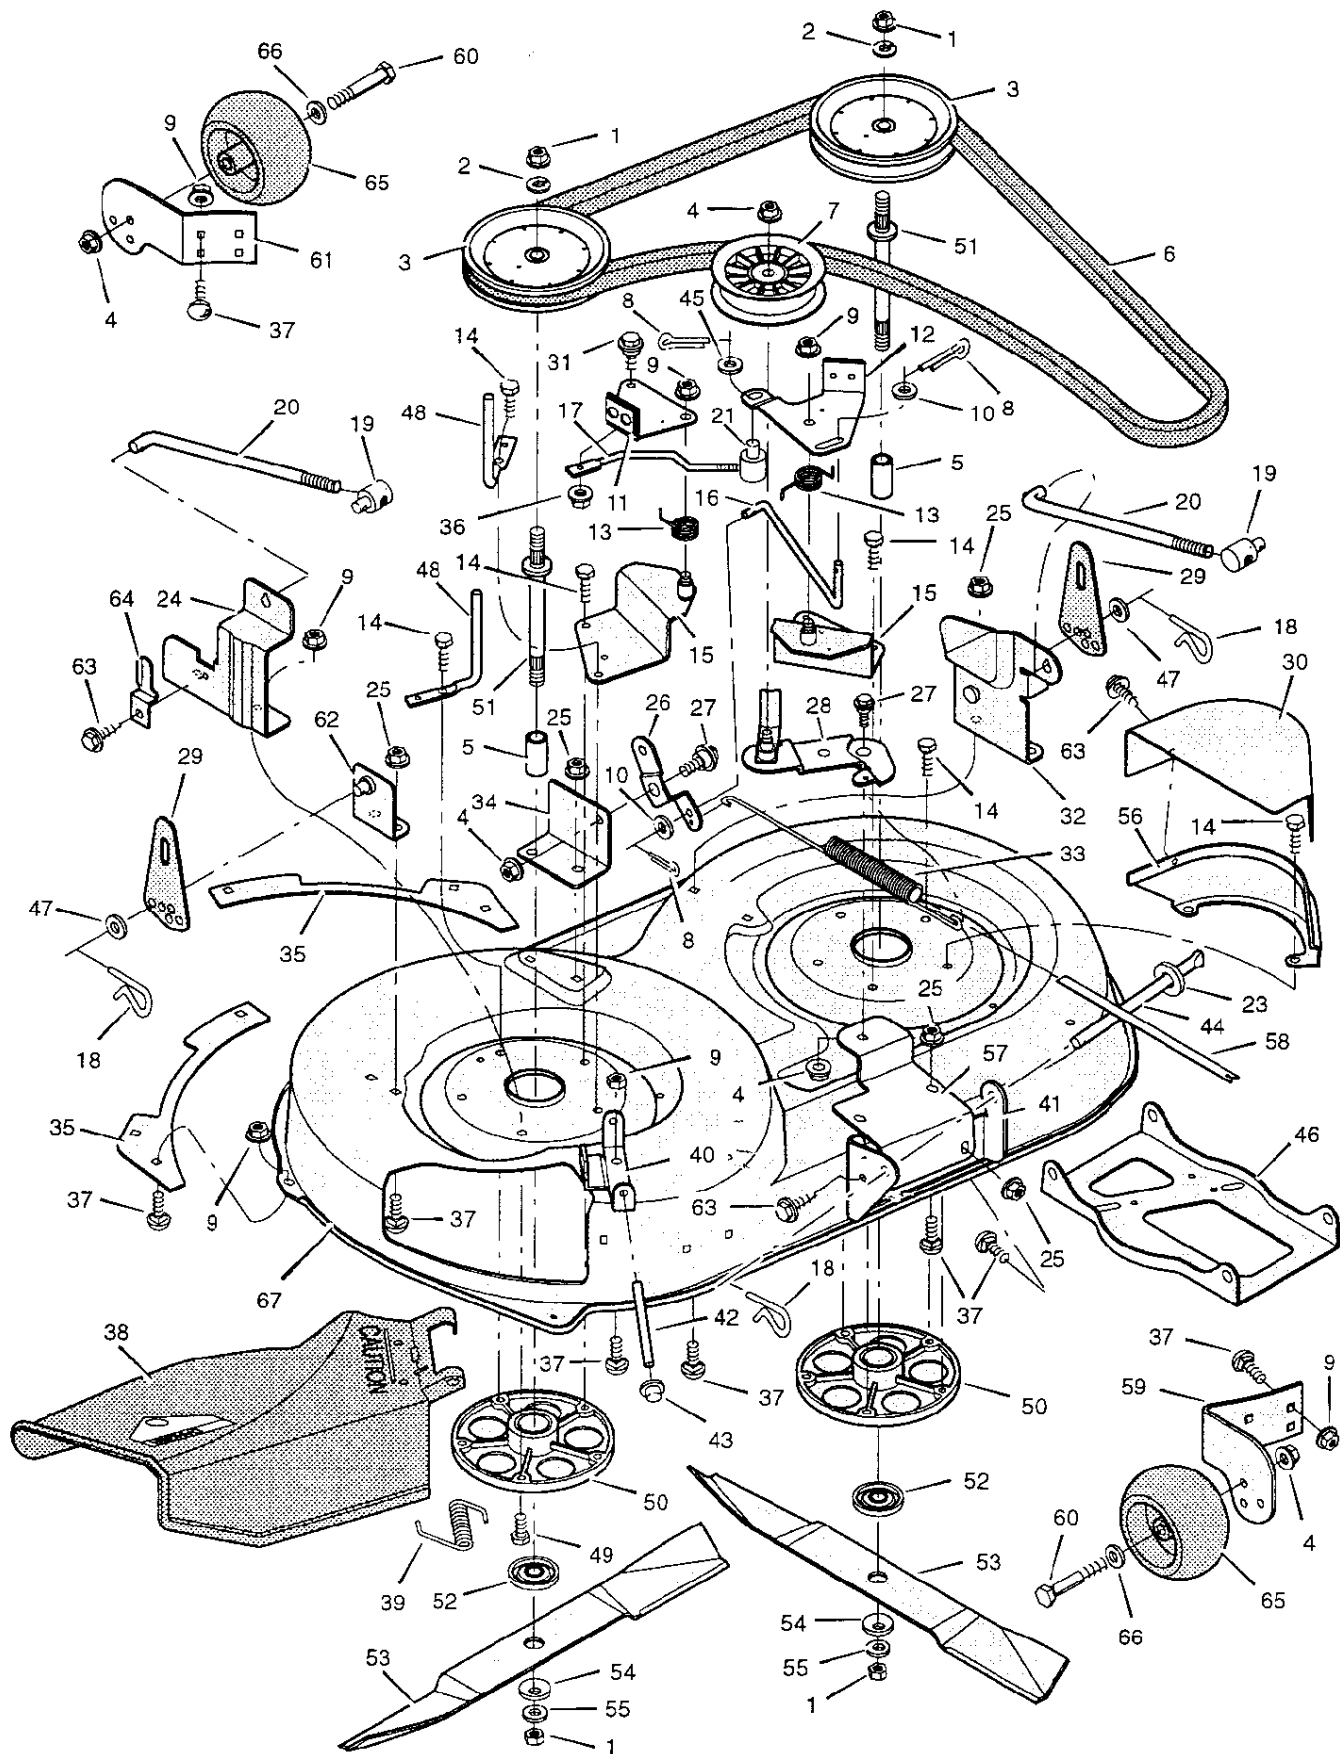

MODEL 42910A & 42910x92A

REPAIR PARTS MOWER HOUSING

MODEL 42910A & 42910x92A

REPAIR PARTS

Key No.	Description	Part No.	Key No.	Description	Part No.
1	Nut, Hex	15x100	36	Locknut, Flange	15x89
2	Lockwasher	18x33	37	Bolt, Carriage	2x53
3	Pulley, Jackshaft	92425	38	Deflector Assembly, Chute	92465SE
4	Locknut, Flange	15x84	39	Spring, Torsion	166x4
5	Spacer	91903	40	Bracket, Hinge	91765E700
6	Belt, Blade Drive	37x75	41	Bracket, Front Hanger	92405E700
7	Pulley, Idler	91801	42	Rod, Deflector	91767Z
8	Pin, Cotter	30x20	43	Cap, Push On	28x23
9	Locknut, Flange	15x88	44	Rod, Hanger	91739Z
10	Washer	17x46Z	45	Washer	17x124
11	Brake Assembly, Right	92413E700	46	Hanger, Front	92119SE
12	Brake Assembly, Left	92411E700	47	Washer	17x91Z
13	Spring, Torsion	166x27	48	Rod, Belt Guide	92424E700
14	Bolt, Hex	25x6	49	Bolt, Hex	1x139
15	Bracket Assembly, Brake	92415E700	50	Housing, Jackshaft	92574
16	Rod, Brake	92421E700	51	Jackshaft	91922
17	Rod, Cross Link	92420E700	52	Adapter, Blade	92466
18	Pin, Hair	31x4	53	Blade, 42" (2 required)	92418E701
19	Nut, Adjustable	92132	54	Washer, Belleville	17x166
20	Rod, Adjuster	92134Z	55	Washer	17x165
21	Nut, Adjustable	21920	56	Bracket, Pulley Cover	92416E700
23	Washer	17x103	57	Bracket, Idler Mount	92406E700
24	Bracket, Right	92402E700	58	Indicator, Plastic	92163
25	Nut, Flange	15x79	59	Bracket, Right Wheel	92422E700
26	Bracket, Pivot	92033SE	60	Bolt, Shoulder	9x23
27	Bolt, Carriage	9x39	61	Bracket, Left Wheel	92423E700
28	Arm Assembly, Idler	92032SE	62	Bracket Assembly, Right Lifter	92409E700
29	Plate, Adjuster	92702E701	63	Screw	26x249
30	Cover, Pulley	92417E700	64	Guide, Belt	91973E700
31	Bolt, Shoulder	9x40	65	Wheel, Gauge	92683
32	Bracket Assembly, Left Lifter	93275E701	66	Washer	17x102
33	Spring, Extension	165x72	67	Housing, Blade	92401E700
34	Bracket, Pivot	92407E700	1-67	Complete Mower Housing Assembly	403347
35	Plate	92426E700