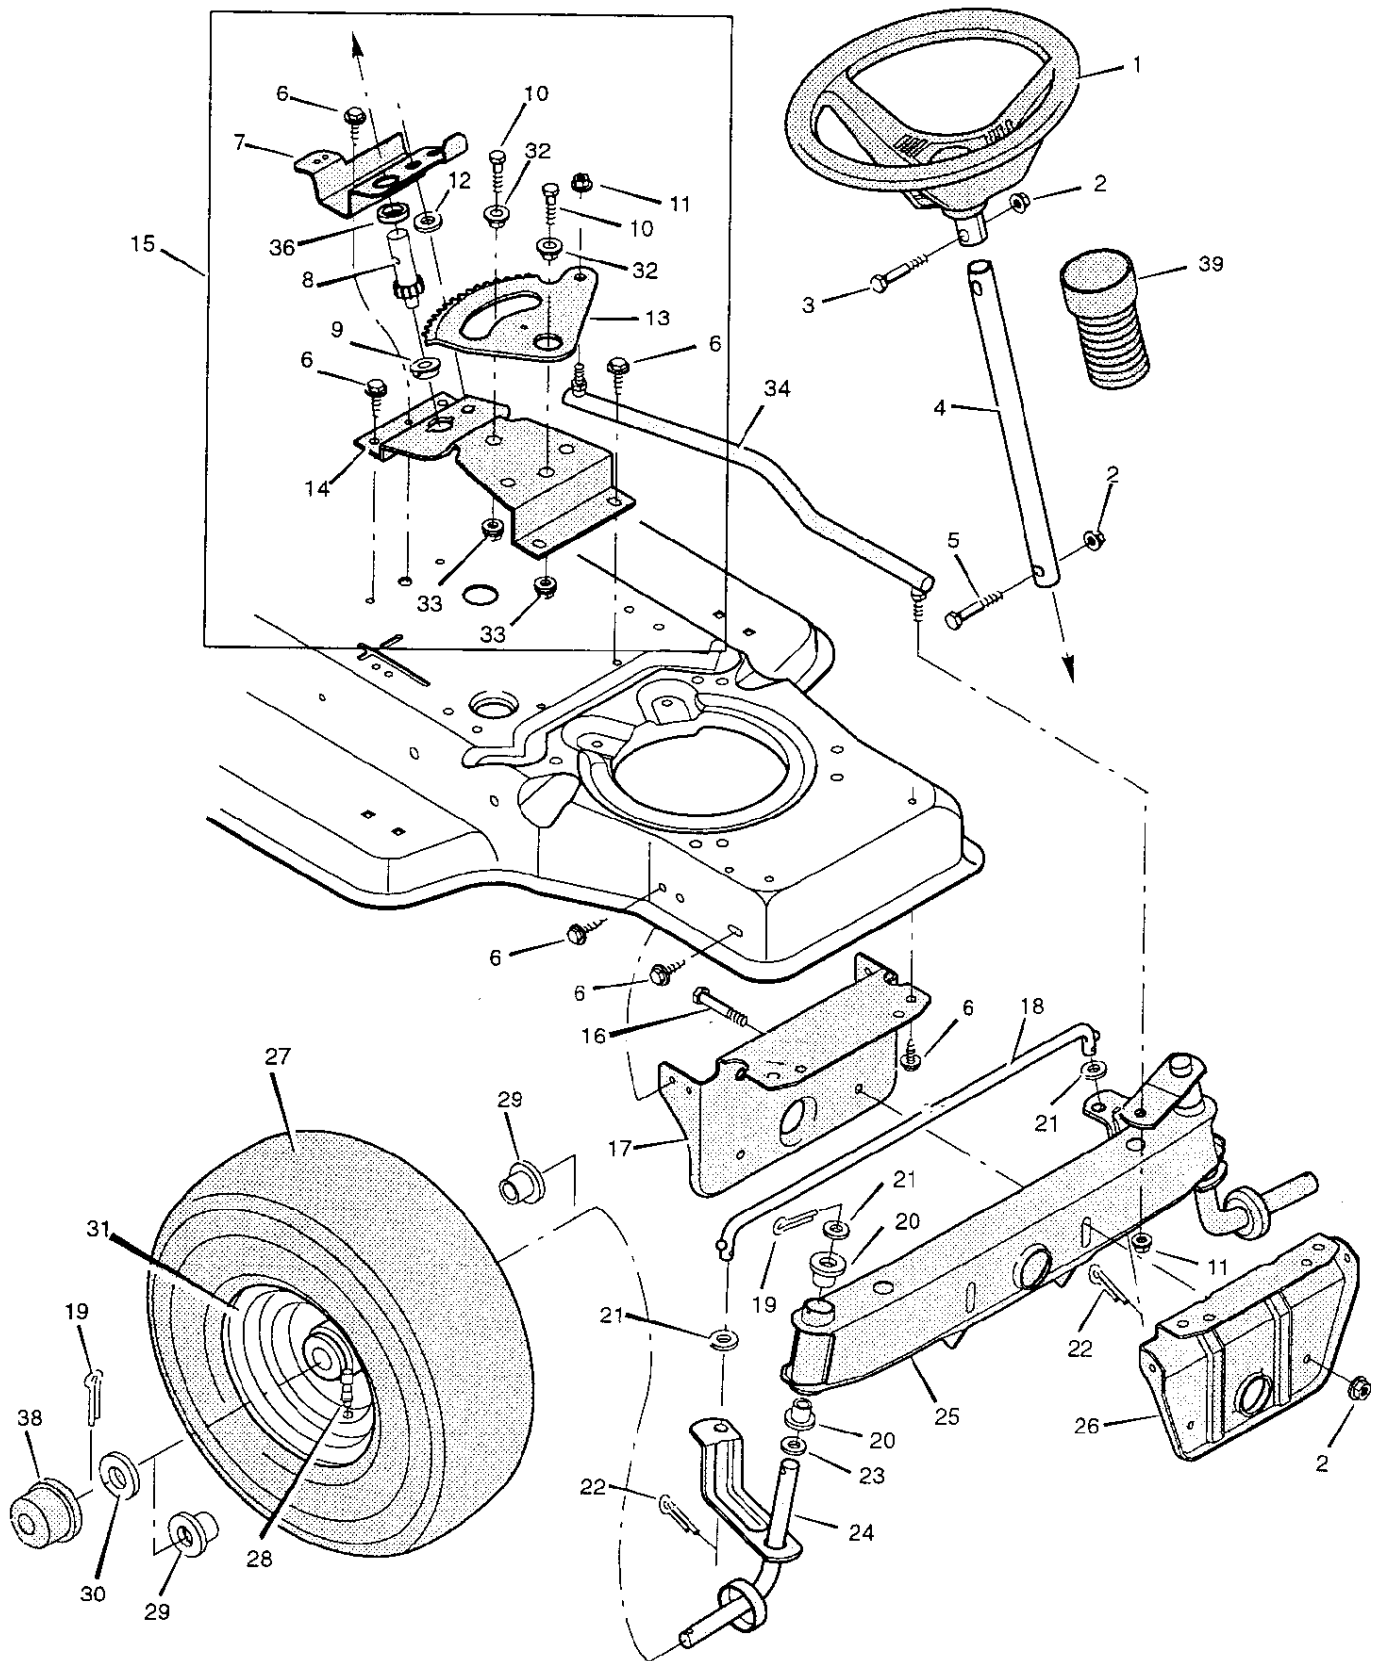

MODEL 42910A & 42910x92A

REPAIR PARTS STEERING

MODEL 42910A & 42910x92A

REPAIR PARTS STEERING

Key No.	Description	Part No.
1	Wheel, Steering	92076
2	Nut, Hex	15x118
3	Bolt, Hex	1x66
4	Post, Steering	91860Z
5	Bolt, Hex	1x74
6	Screw	26x249
7	Bracket, Sector	91716E700
8	Gear, Pinion	402075
9	Bearing	91756
10	Bolt, Hex	1x84
11	Locknut, Flange	15x87
12	Spacer	92564
13	Gear, Sector	402075
14	Bracket, Sector	91708E701
15	Kit, Steering Gear	402075
16	Bolt, Hex	1x146
17	Support, Rear Axle	92529E701
18	Rod, Tie	90038E700
19	Pin, Cotter	30x49
20	Bearing	92527
21	Washer	17x57
22	Pin, Cotter	30x20
23	Washer	17x113
24	Spindle Assembly, Right	91828E700
25	Spindle Assembly, Axle & Left	92519F200
26	Support, Front Axle	92528E701
27	Tire*	91912
—	Tube	407047
28	Stem, Valve	24373
29	Bearing, Wheel	91334
30	Washer	17x115
31	Wheel & Tire Assembly	92638-601
32	Bearing	92097
33	Locknut, Flange	15x113
34	Link, Drag	91749F200
36	Spacer, Pinion Gear	92280
38	Hub Cap (Optional)	24582
39	Bellows (Optional)	91298

*When you order a tire, make sure to give the brand name of the tire so that the tread pattern on the tire will match.