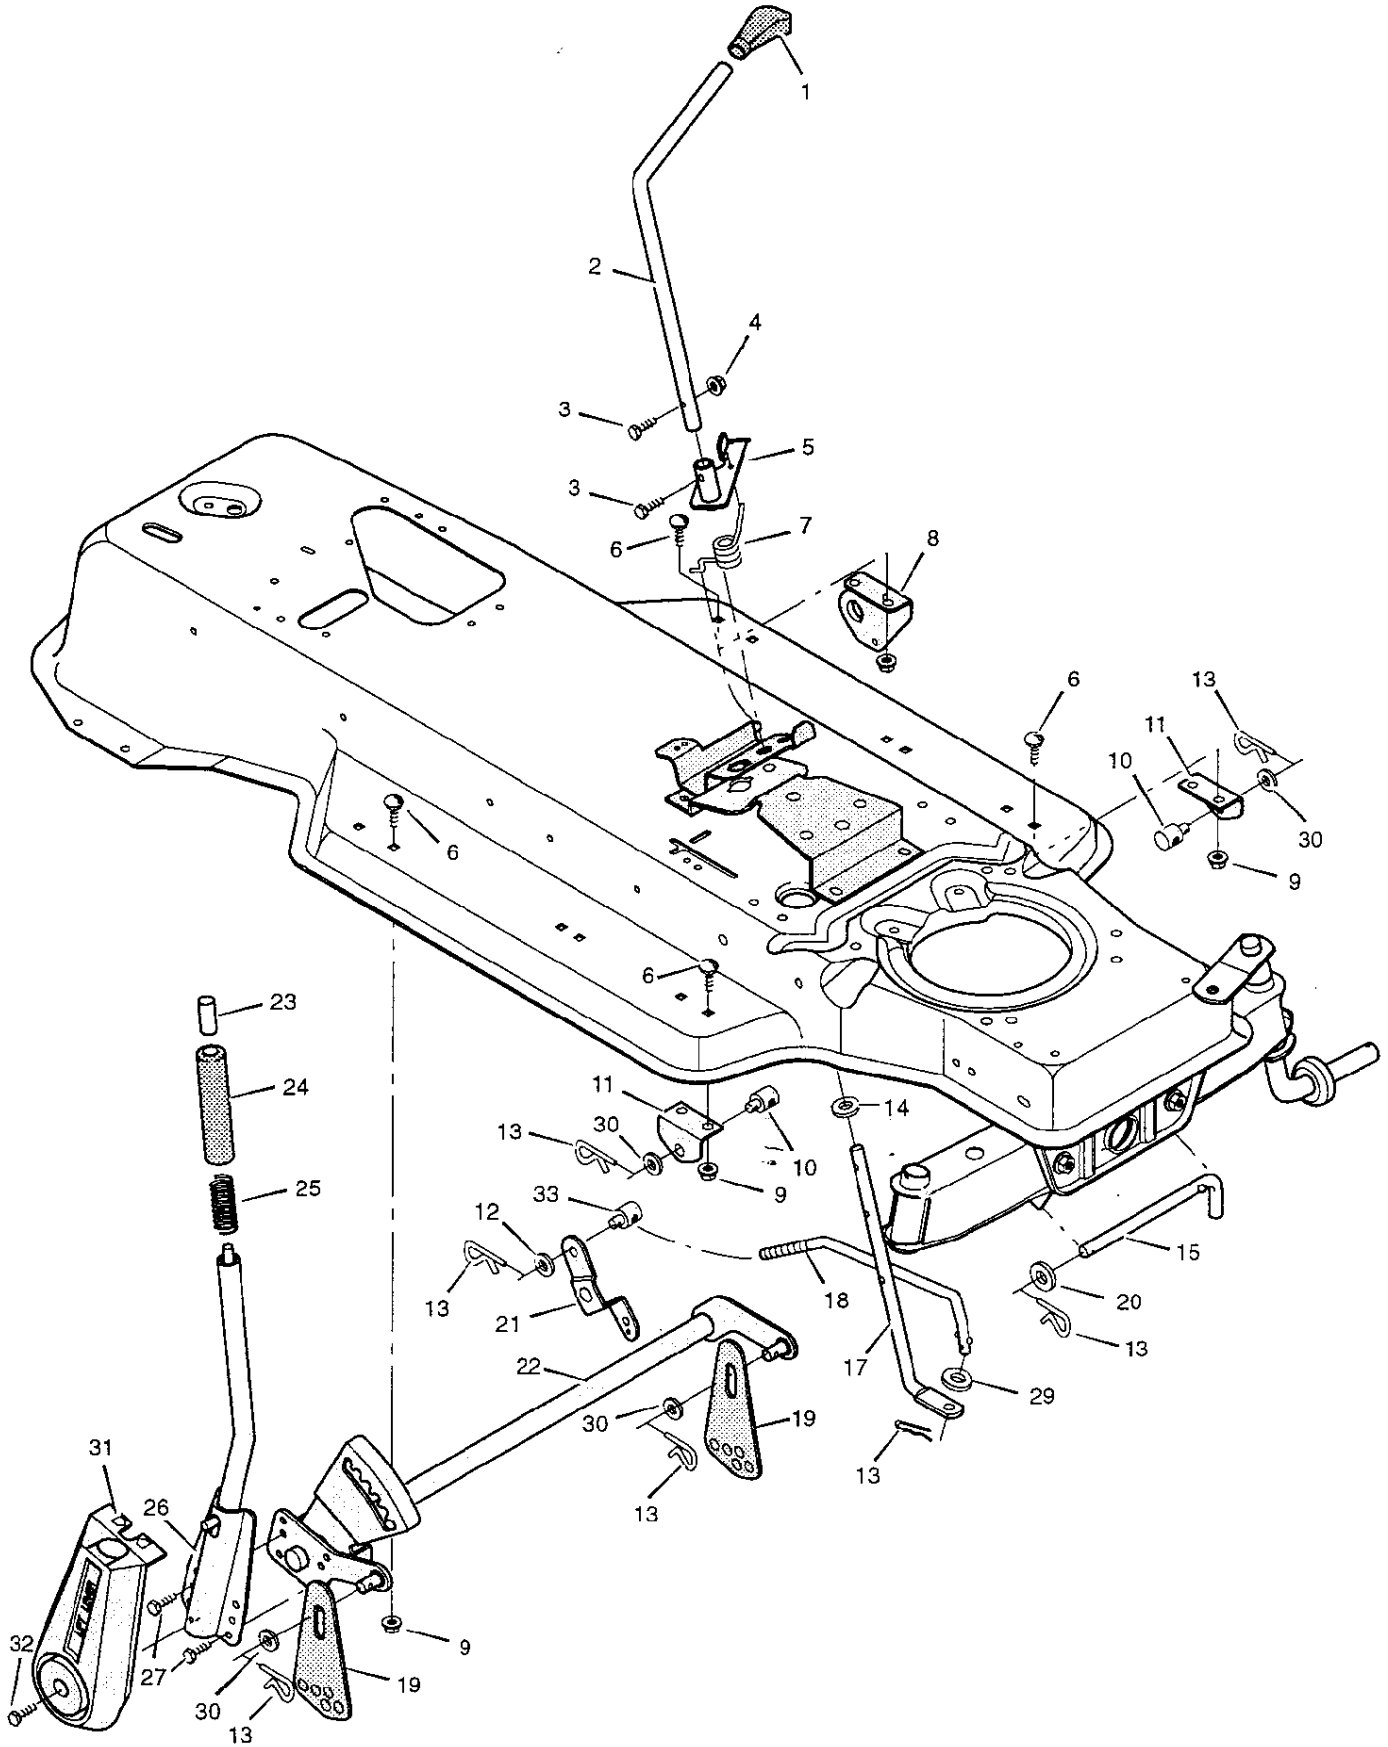

MODEL 42910A & 42910x92A

REPAIR PARTS MOWER HOUSING SUSPENSION

MODEL 42910A & 42910x92A

**REPAIR PARTS
MOWER HOUSING SUSPENSION**

Key No.	Description	Part No.
1	Grip	92698
2	Control, Blade Rotation	92238Z
3	Bolt, Hex	25x3
4	Locknut, Hex	15x67
5	Lever Assembly, Switch	91917E700
6	Bolt, Carriage	2x53
7	Spring, Torsion	166x32
8	Bracket, Rear Hanger	92066E700
9	Nut, Flange	15x79
10	Nut, Adjusting	92132
11	Bracket, Adjuster Rod	92133SE
12	Washer	17x124
13	Pin, Hair	31x4
14	Washer	17x122
15	Pin, Pull	90827Z
17	Lever, Lower Blade Control	91787E700
18	Rod, Blade Control	91795Z
19	Plate, Adjuster	92702E701
20	Washer	17x103
21	Bracket, Pivot	92033SE
22	Lifter Assembly	92065E700
23	Knob, Steel	92572
24	Grip	92783
25	Spring, Compression	164x21
26	Handle Assembly	91823SE
27	Screw	26x49
29	Washer	17x47Z
30	Washer	17x91Z
31	Cover, Lift Lever (Optional)	92157
32	Screw	26x263
33	Nut, Adjusting	21920