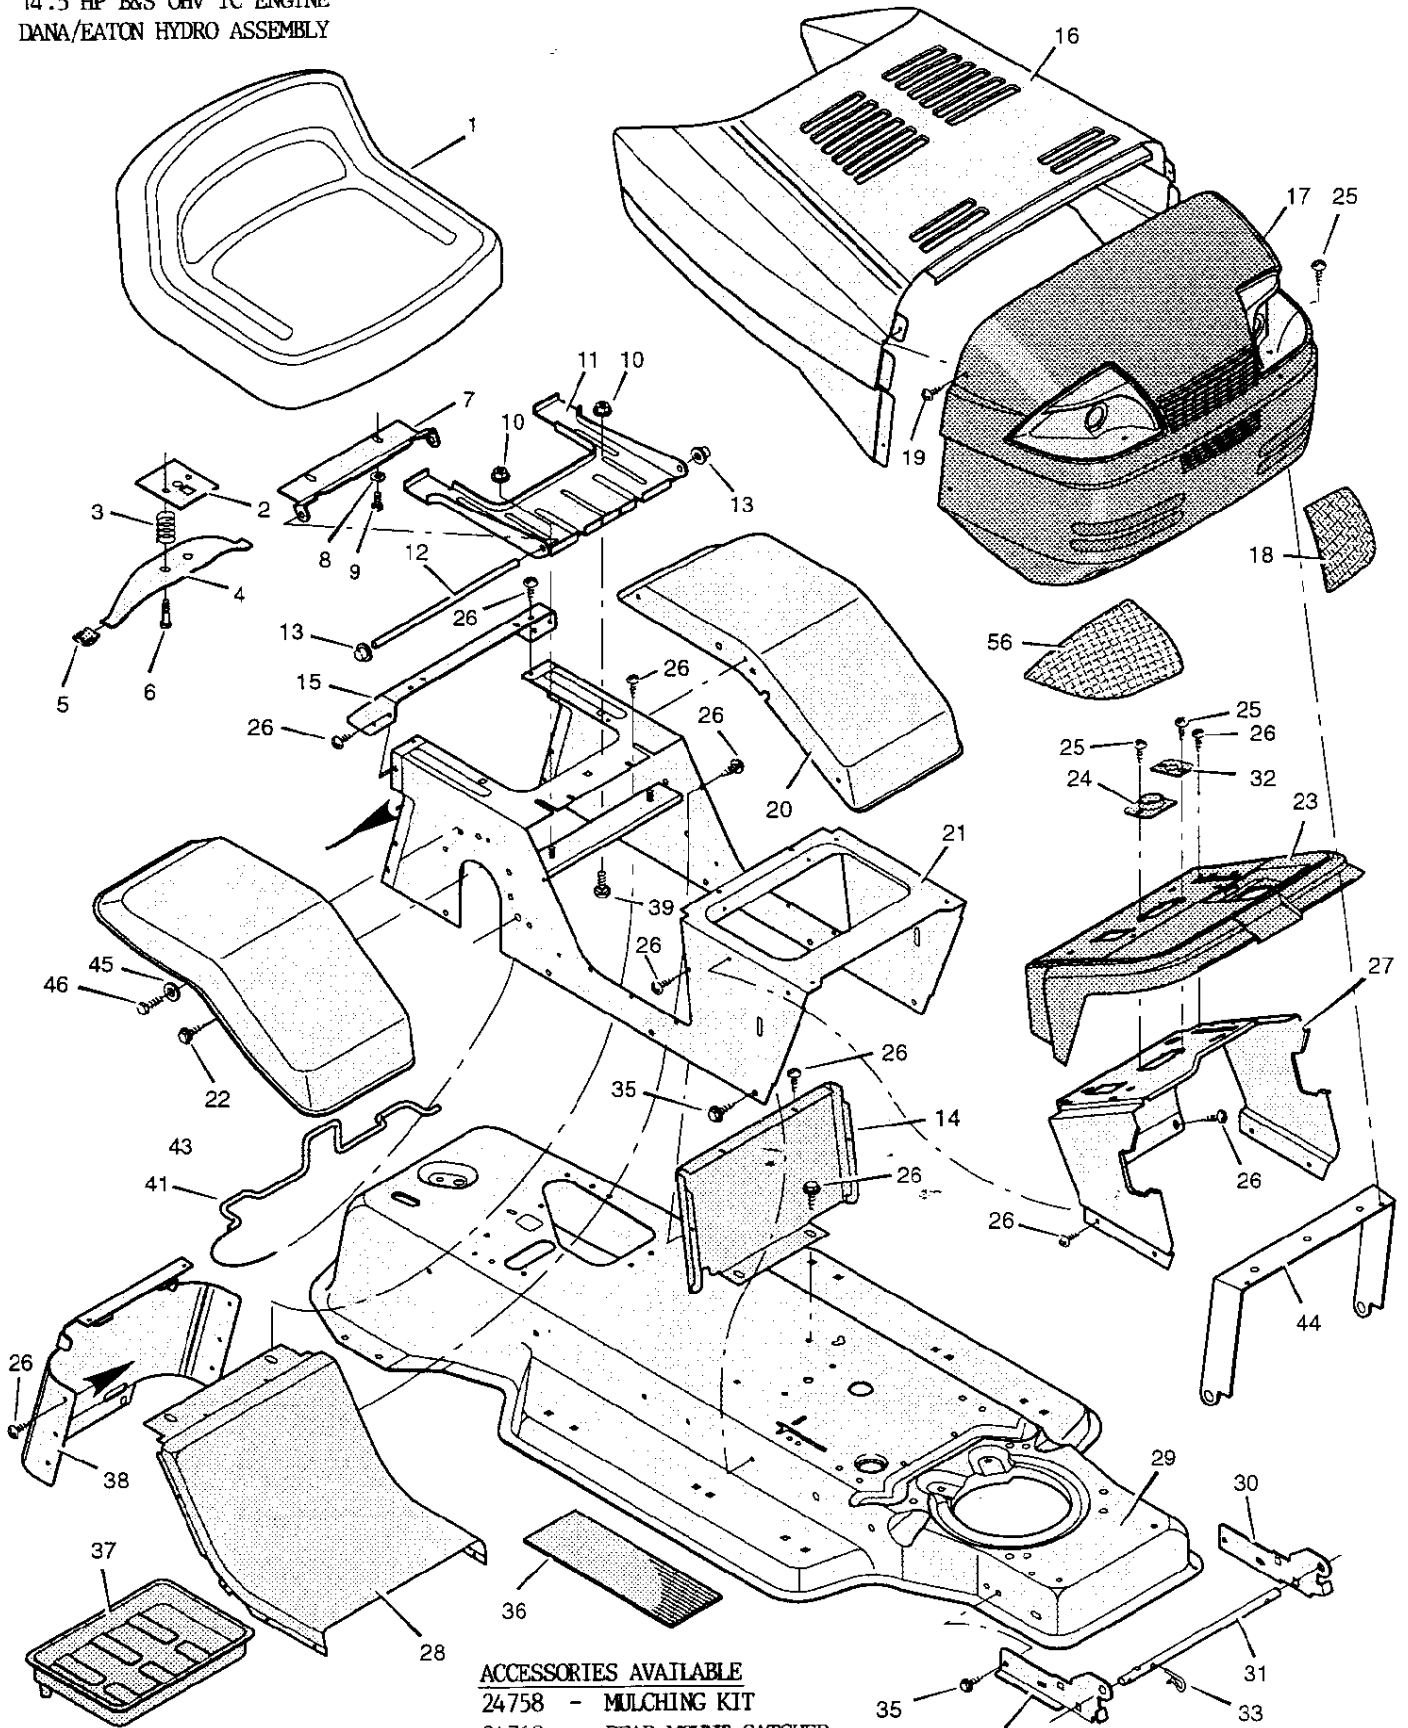

MODEL 42910A & 42910x92A

42" S/D - L/T - HYDRO
14.5 HP B&S OHV IC ENGINE
DANA/EATON HYDRO ASSEMBLY

COLOR: (200) - FLAM RED

REPAIR PARTS CHASSIS & HOOD

ACCESSORIES AVAILABLE

- 24758 - MULCHING KIT
- 24760 - REAR MOUNT CATCHER
- 24720 - LAWN SWEEPER
- 24455 - SNOW BLADE
- 24577 - SNOW THROWER
- 24538 - TIRE CHAINS