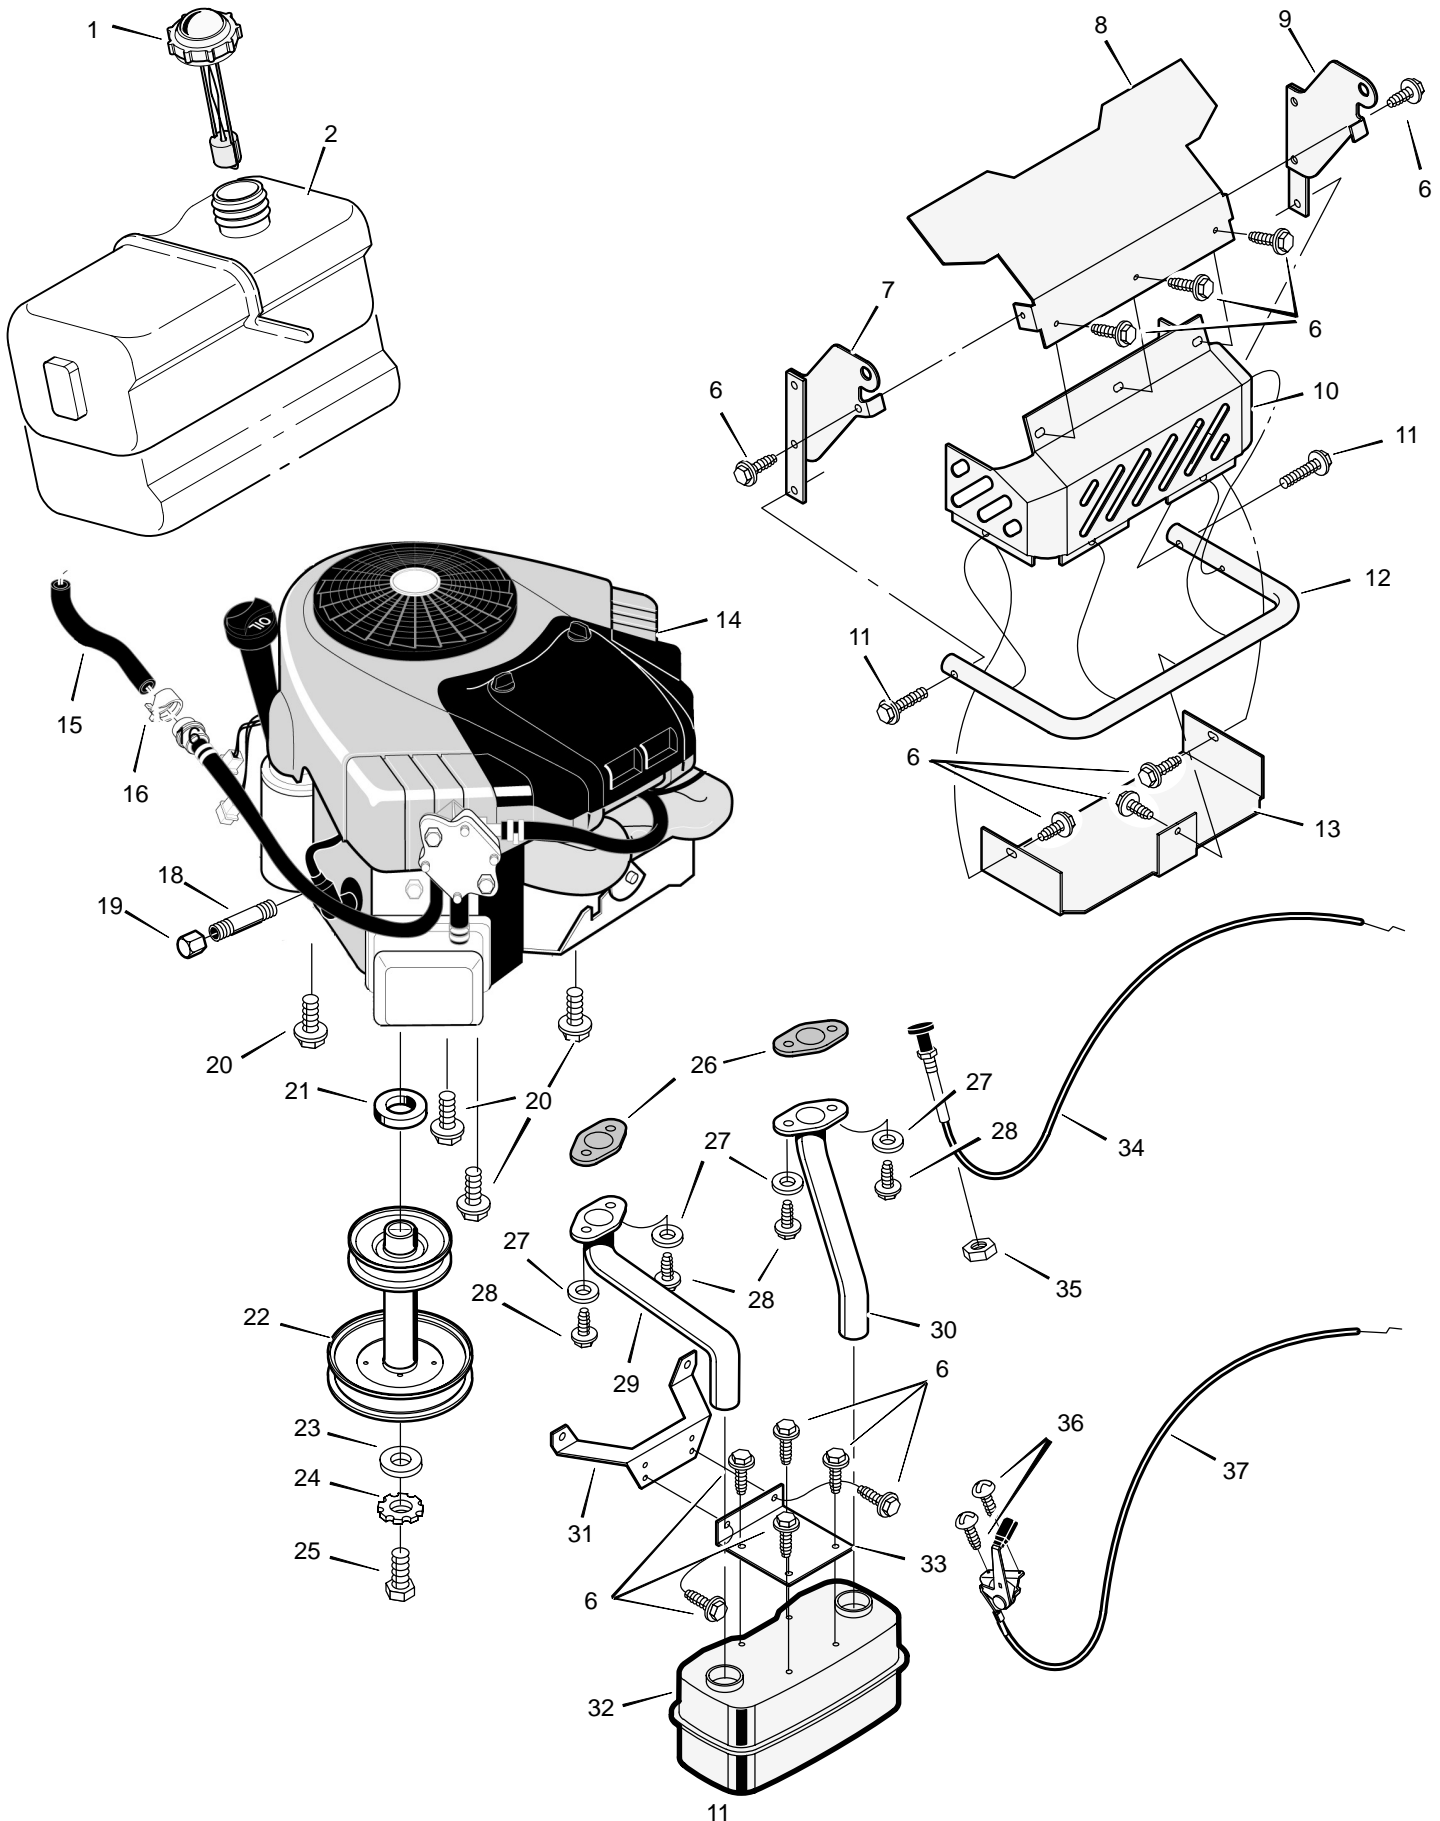

MODEL 461007x92B

REPAIR PARTS ENGINE MOUNT ASSEMBLY

MODEL 461007x92B

REPAIR PARTS ENGINE MOUNT ASSEMBLY

Key No.	Description	Part No.	Key No.	Description	Part No.
1	Cap, Fuel	1001279	22	Pulley, Stack	690225
2	Tank, Fuel	093148	23	Washer	17x170
6	Screw	26x263	24	Lockwasher	019x35
7	Assembly, Right Grille Support	690546E701	25	Bolt	01x140
8	Shield, Heat	690535	26	Gasket	711851
9	Assembly, Left Grille Support	690547E701	27	Washer	018x15
10	Shield, Heat	095090	28	Bolt	001x91
11	Screw	26x290	29	Tube, Right Exhaust	690541
12	Guard	690540	30	Tube, Left Exhaust	690542
13	Shield, Lower	094958	31	Bracket, Muffler Mounting	690537
14	Engine *	*	32	Muffler	093259
15	Line, Fuel (18 inches long)	7601033	33	Bracket, Muffler	690538
16	Clamp	095197	34	Choke	690401
18	Pipe, Oil Drain	092279	35	Nut	015x68
19	Cap, Oil Drain	021651	36	Screw	26x201
20	Bolt	0025x7	37	Control, Throttle	093165
21	Spacer	093077			

* Parts are available from an Engine Authorized Service Center. See "Engines, Gasoline" or "Gasoline Engines" in the yellow pages of the telephone directory.