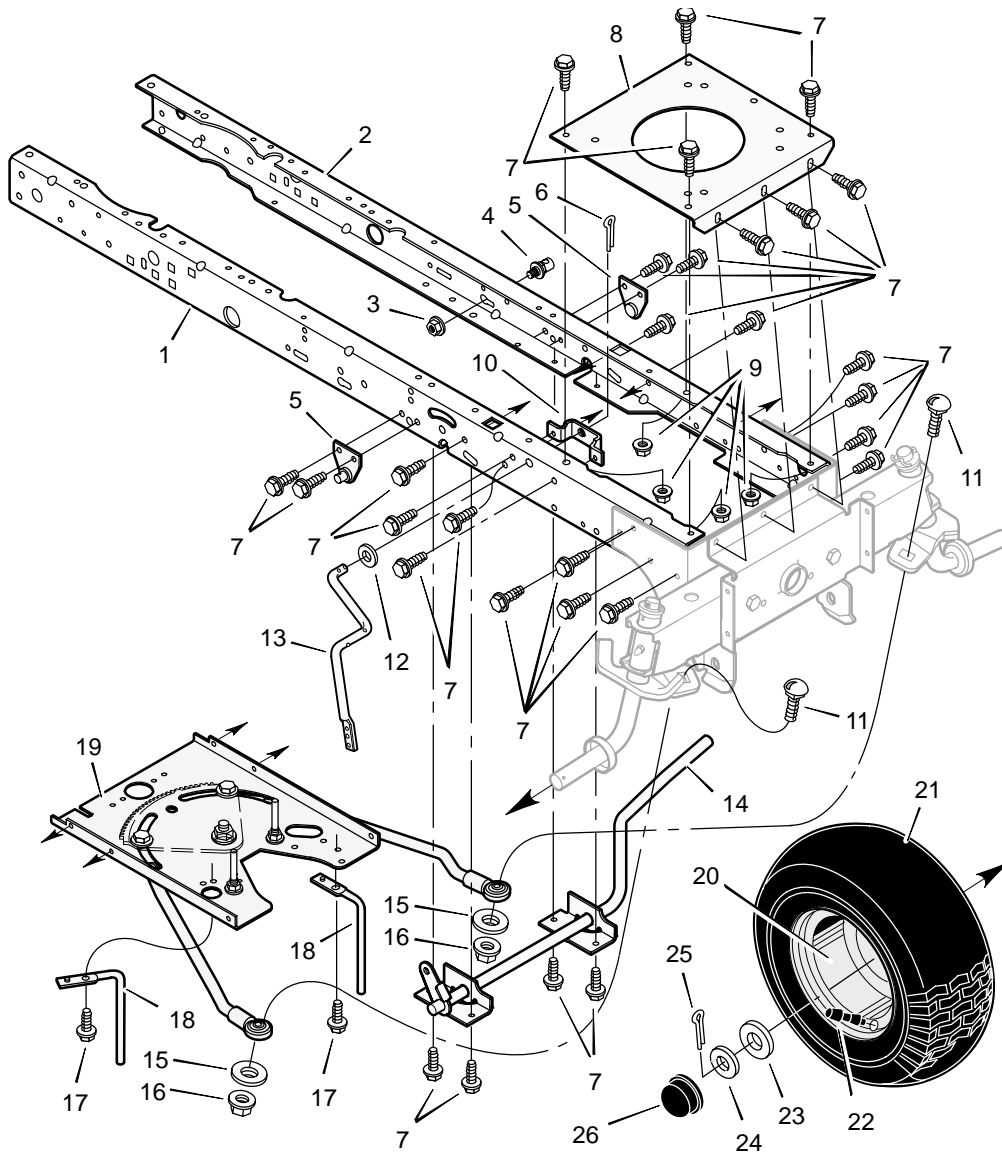

Key No.	Description	Part No.
1	Bolt, Shoulder	009x62
2	Nut, Lock	15x111
3	Nut, Flange	015x79
4	Guide, Screw	094384
5	Link, Left Drag	690146E701
6	Washer	17x168
7	Nut, Flange	015x84
8	Link, Right Drag	690145E701
9	Bolt	001x84
10	Bearing, Sector Gear	690180
11	Fitting, Lub	092530
12	Gear, Sector	690147E701
13	Plate, Steering	1001121E701

MODEL 461007x92B

REPAIR PARTS FRONT AXLE

Key No.	Description	Part No.	Key No.	Description	Part No.
1	Bracket, Rear Hanger	690067E701	8	Hanger, Left Deck	690198E700
2	Nut, Flange	15x118	9	Screw	26x249
3	Axle Assembly	1001193E701	10	Bolt	01x146
4	Pin, Hair	030x49	11	Spindle Assembly, Left	690179E701
5	Washer	017x75	12	Hanger, Axle	094007E701
6	Bearing, Spindle	093058	13	Hanger, Right Deck	690199E701
7	Fitting, Lub	092530	14	Spindle Assembly, Right	690178E701

MODEL 461007x92B

REPAIR PARTS FRONT FRAME ASSEMBLY

Key No.	Description	Part No.	Key No.	Description	Part No.
1	Frame, Right	1001268E701	15	Washer	17x152
2	Frame, Left	1001269E701	16	Nut	015x41
3	Nut, Flange	015x84	17	Screw	025x15
4	Stud, Swivel	690182	18	Guide, Belt	690192E701
5	Bracket Assembly, Suspension	690406E701	19	Assembly, Steering *	†
6	Pin, Cotter	030x20	20	Wheel & Tire Assembly	092644-601
7	Screw	26x249	21	Tire *	024393
8	Plate, Engine	094006E701	--	Tube	407049
9	Nut	015x88	--	Bearing, Wheel	093604
10	Bracket, PTO Crank	094005E701	22	Stem, Valve	024373
11	Bolt, Carriage	002x87	23	Washer	17x194
12	Washer	017x57	24	Washer	17x114
13	Crank, PTO	094019E701	25	Pin, Cotter	030x49
14	Lever, Brake/Clutch	094038E701	26	Cap, Hub	094618