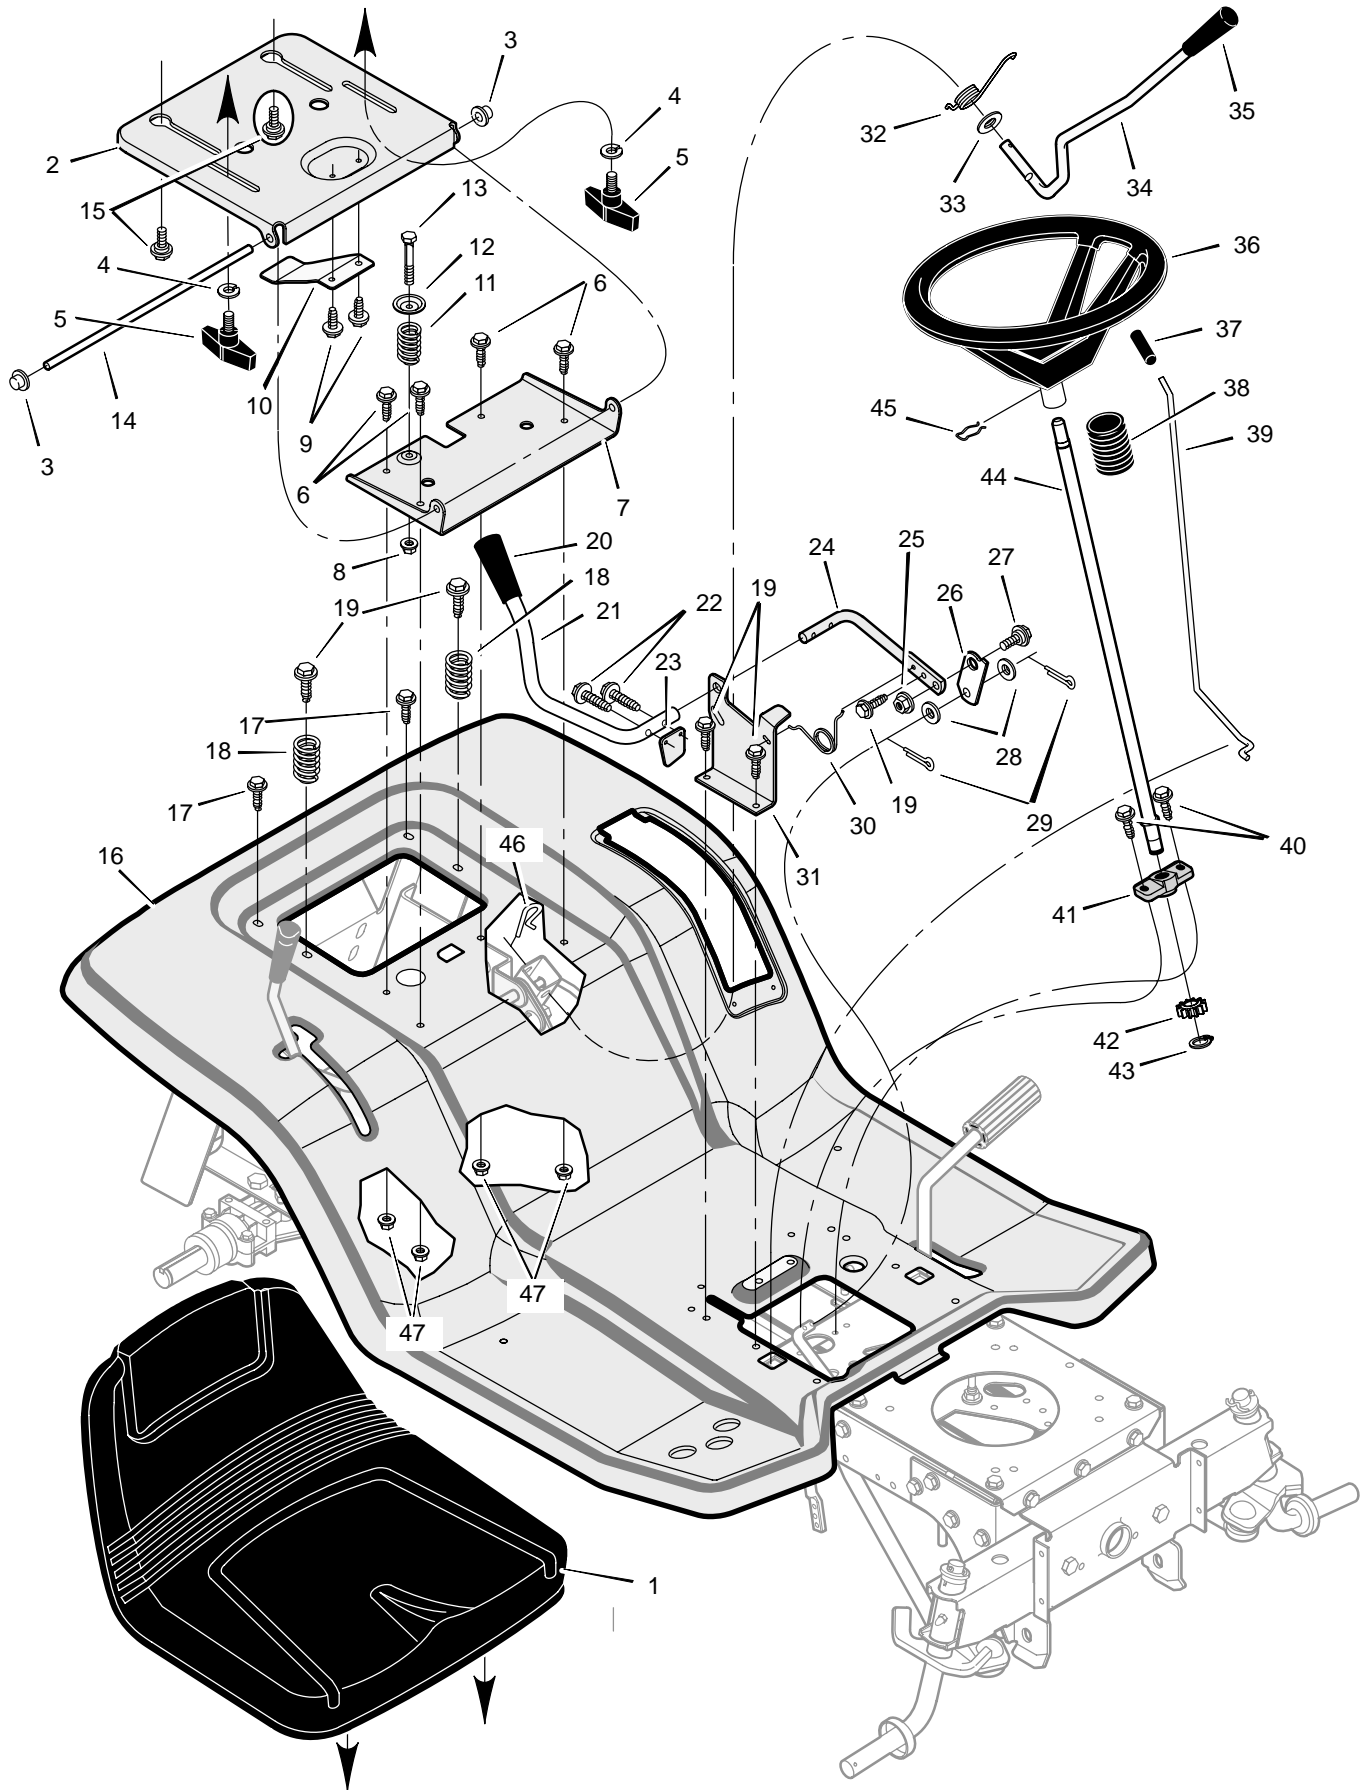

MODEL 461007x92B

REPAIR PARTS SEAT DECK

MODEL 461007x92B

REPAIR PARTS SEAT DECK

Key No.	Description	Part No.	Key No.	Description	Part No.
1	Seat	1001028	25	Nut	015x84
2	Support, Seat	094154E700	26	Link, PTO	094004 Z
3	Cap, Push On	028x23	27	Shoulder, Bolt	009x39
4	Washer	017x47	28	Washer	017x57
5	Bolt, Wing	1001054	29	Pin, Cotter	030x20
6	Bolt	001x45	30	Spring	166x39
7	Bracket, Pivot	094153E700	31	Bracket, PTO	094018E700
8	Nut	15X123	32	Spring	166x40
9	Screw	26x229	33	Washer	17x103
10	Spring, Leaf	094057	34	Handle, Lift	690533
11	Spring	164x31	35	Grip	092697
12	Washer, Cup	094155 Z	36	Wheel, Steering	094591
13	Bolt	009x55	37	Grip	091079
14	Rod, Pivot	094156 Z	38	Bellows	054789
15	Bolt, Shoulder	009x56	39	Rod, Parking Brake	095005 Z
16	Deck, Seat	1001286E549	40	Screw	26x267
17	Screw	26x263	41	Bearing, Lower	094124
18	Spring	164x30	42	Gear, Pinion	690183
19	Screw	26x249	43	E-Ring	011x25
20	Grip	092698	44	Shaft, Steering	094127
21	Handle, PTO	094217 Z	45	Clip, Retainer	094131
22	Screw	0025x3	46	Pin, Cotter	0031x4
23	Paddle, Switch	094022 Z	47	Nut	15x123
24	Lever, PTO	094017 Z	—	Manual and Parts List	F-020749L

MODEL 461007x92B

REPAIR PARTS HOOD AND DASH

MODEL 461007x92B

REPAIR PARTS HOOD AND DASH

Key No.	Description	Part No.	Key No.	Description	Part No.
1	Dash	094223	16	Lens, Left	092540
2	Screw	26x270	17	Brace, Grille	092541
3	Bearing, Upper Steering	094219	18	Rod, Pivot	093137 Z
4	Screw	26x239	19	Pin, Hair	0031x4
5	Panel, Side Access	093007E701	20	Container, Battery	094069
6	Channel, Support	095081	21	Plate, Lift Detent	094194E701
7	Screw	26x263	22	Cover	094680
8	Screw	26x249	23	Nut	015x81
9	Support, Dash	095082E701	24	Mat, Left	094383
10	Plate, Dash	094221E701	25	Support, Left Grille	690544E701
12	Hood	093215E549	26	Screw	26x277
13	Bolt, Shoulder	009x47	27	Support, Right Grille	690543E701
14	Grille (Includes Lens)	092542	28	Mat, Right	094382
15	Lens, Right	092539	29	Deck, Seat	095326E549