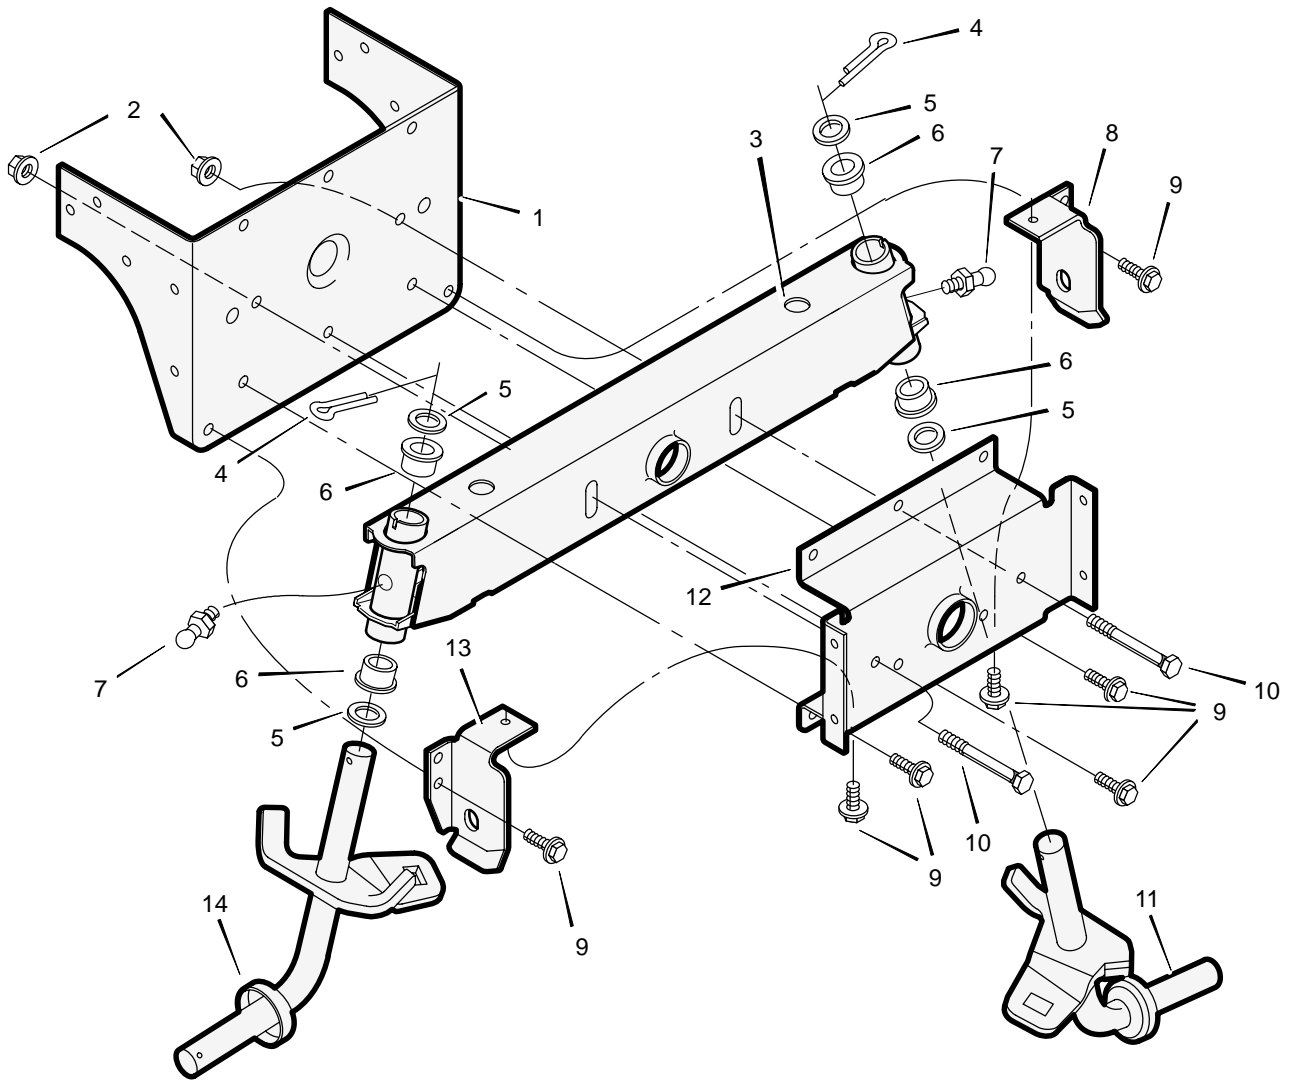

MODEL 461007x92B

REPAIR PARTS FRONT AXLE

Key No.	Description	Part No.	Key No.	Description	Part No.
1	Bracket, Rear Hanger	690067E701	8	Hanger, Left Deck	690198E700
2	Nut, Flange	15x118	9	Screw	26x249
3	Axle Assembly	1001193E701	10	Bolt	01x146
4	Pin, Hair	030x49	11	Spindle Assembly, Left	690179E701
5	Washer	017x75	12	Hanger, Axle	094007E701
6	Bearing, Spindle	093058	13	Hanger, Right Deck	690199E701
7	Fitting, Lub	092530	14	Spindle Assembly, Right	690178E701