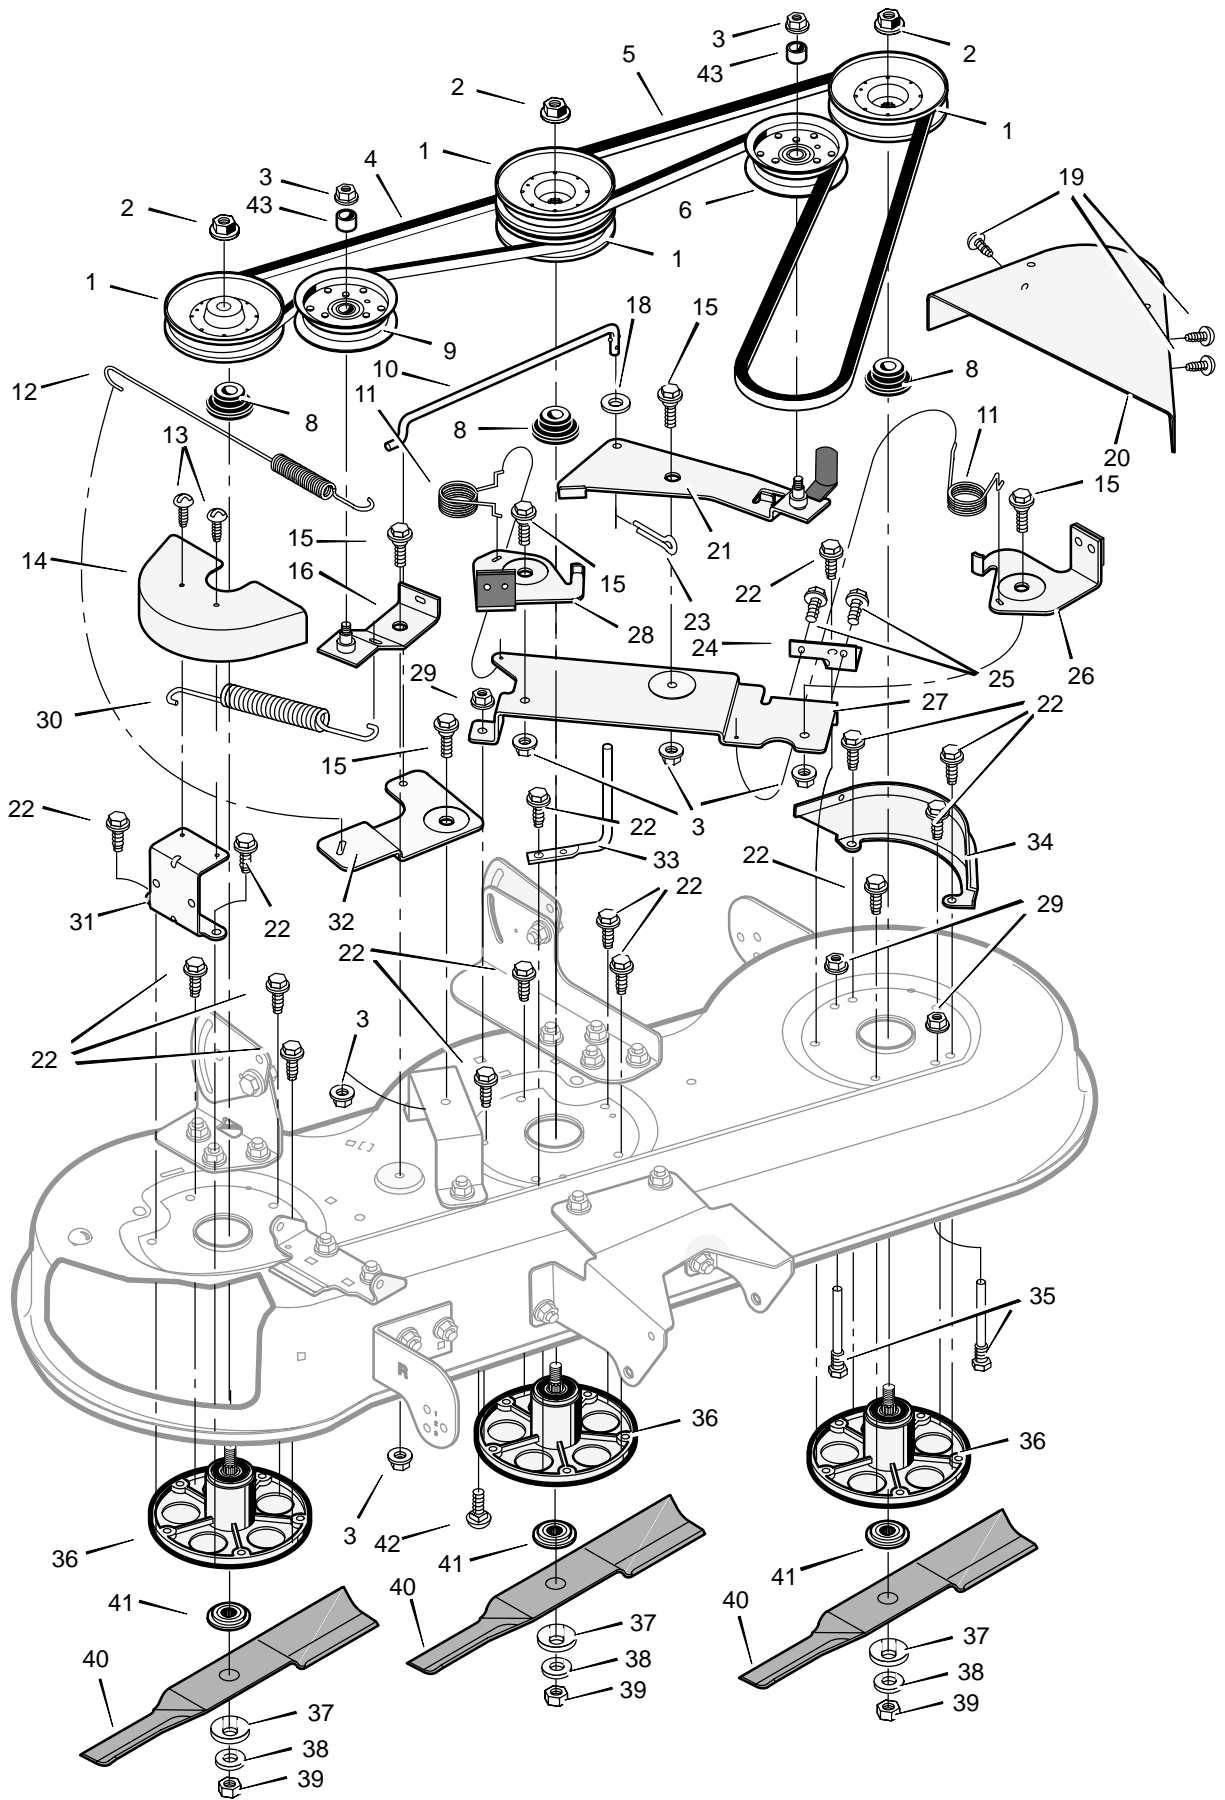

MODEL 461007x92B

REPAIR PARTS BLADE DRIVE

MODEL 461007x92B

REPAIR PARTS BLADE DRIVE

Key No.	Description	Part No.	Key No.	Description	Part No.
1	Pulley	094592	24	Bracket, Brake Plate	094602E701
2	Nut	15x121	25	Screw	26x249
3	Nut	015x98	26	Brake Assembly, Left	094640E701
4	Belt, Secondary	037x66	27	Plate, Brake Arm	094596E701
5	Belt, Primary	037x96	28	Brake Assembly, Center	094641E701
6	Pulley, Idler	690387	29	Nut, Flange	015x79
8	Spacer, Pulley	1001197	30	Spring	165x79
9	Pulley, Idler	690549	31	Bracket, Cover	092140E701
10	Link, Bell Crank	094606 Z	32	Bell Crank	094603E701
11	Spring	166x41	33	Guide, Belt	092116 Z
12	Spring	165x138	34	Bracket, Pulley Cover	690221E701
13	Screw	26x270	35	Guide, Belt	091754
14	Cover, Right Pulley	094607E701	36	Assembly, Jackshaft Housing	1001200
15	Bolt, Shoulder	009x39	37	Washer	17x166
16	Arm Assembly, Idler	094639E701	38	Washer	17x165
18	Washer	017x47	39	Nut, Blade	15x100
19	Screw	26x277	40	Blade	056631E701
20	Cover, Left Pulley	094645E701	41	Adapter, Blade	690411
21	Arm Assembly, Idler	690579E701	42	Bolt, Carriage	002x53
22	Bolt	0025x7	43	Spacer	690369
23	Pin, Cotter	030x20