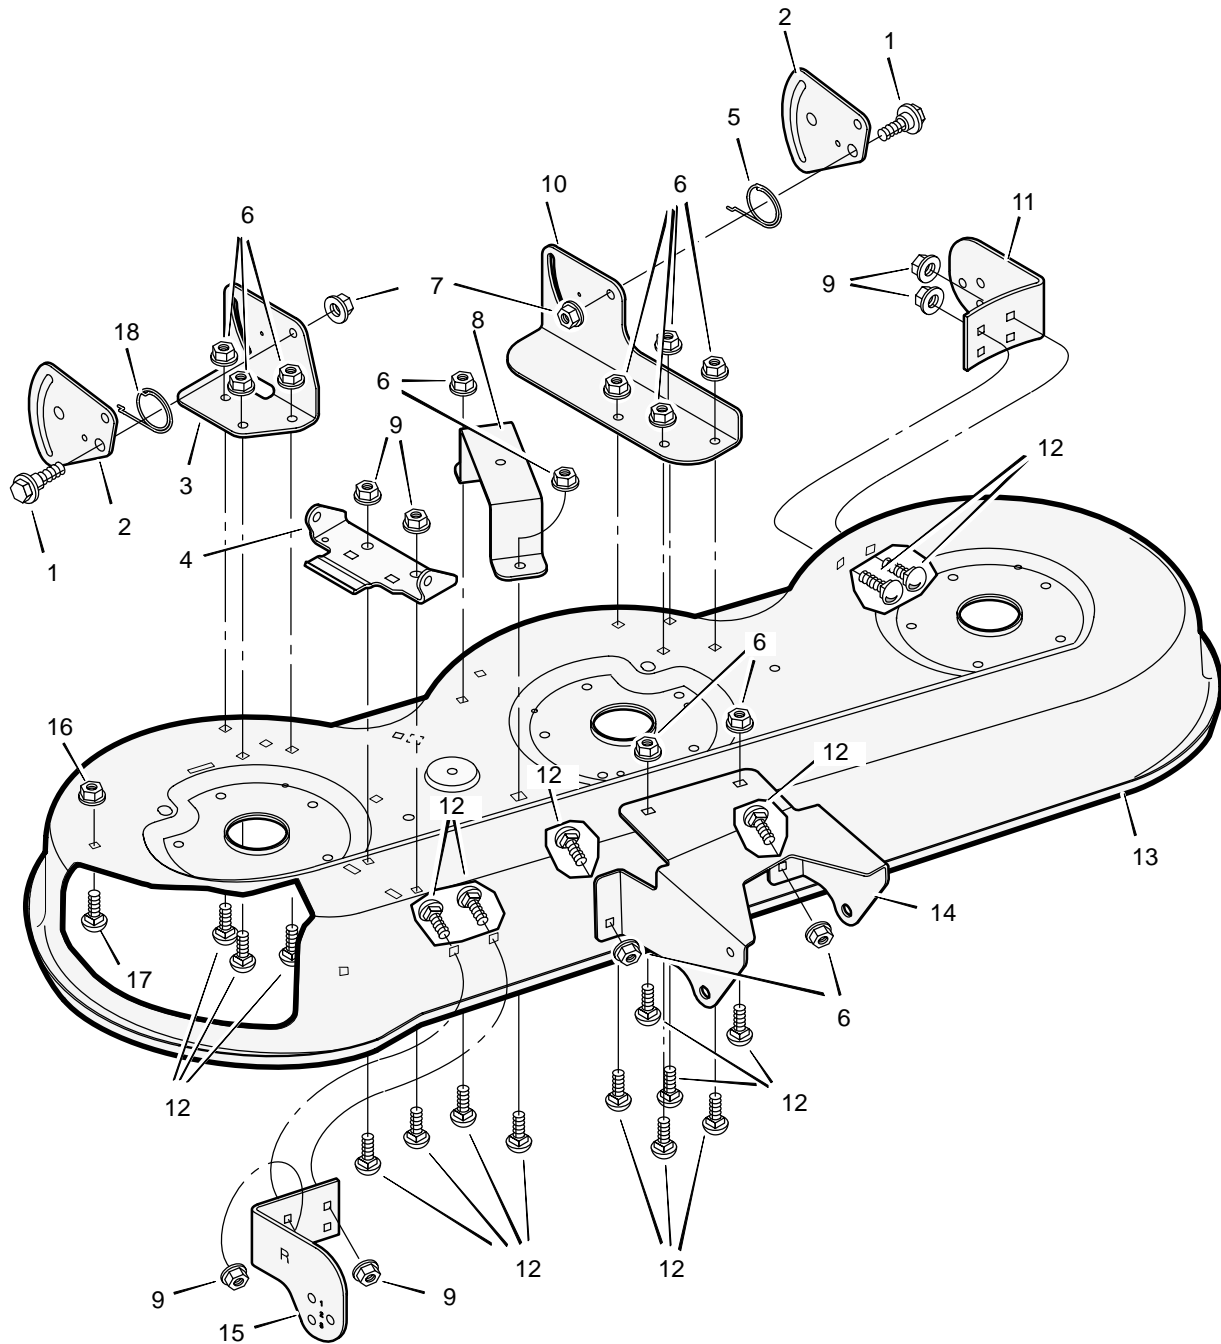

MODEL 461007x92B

REPAIR PARTS MOWER HOUSING

Key No.	Description	Part No.	Key No.	Description	Part No.
1	Bolt, Shoulder	009x51	11	Bracket, Left Gauge Wheel	094919E701
2	Plate, Suspension	690128E701	12	Bolt, Carriage	002x53
3	Bracket, Right Rear	094598E701	13	Housing, Blade	690204E701
4	Bracket, Hinge	092014E701	14	Bracket, Front Deck	094997SE
5	Spring, Left	166x43	15	Bracket, Right Gauge Wheel	094918E701
6	Nut, Flange	015x79	16	Retainer	028x64
7	Nut, Flange	015x84	17	Bolt, Carriage	002x74
8	Bracket, Bell Crank	094601E701	18	Spring, Right	166x42
9	Nut, Flange	015x88	—	Complete Mower Housing	776111
10	Bracket, Left Lifter	094600E701