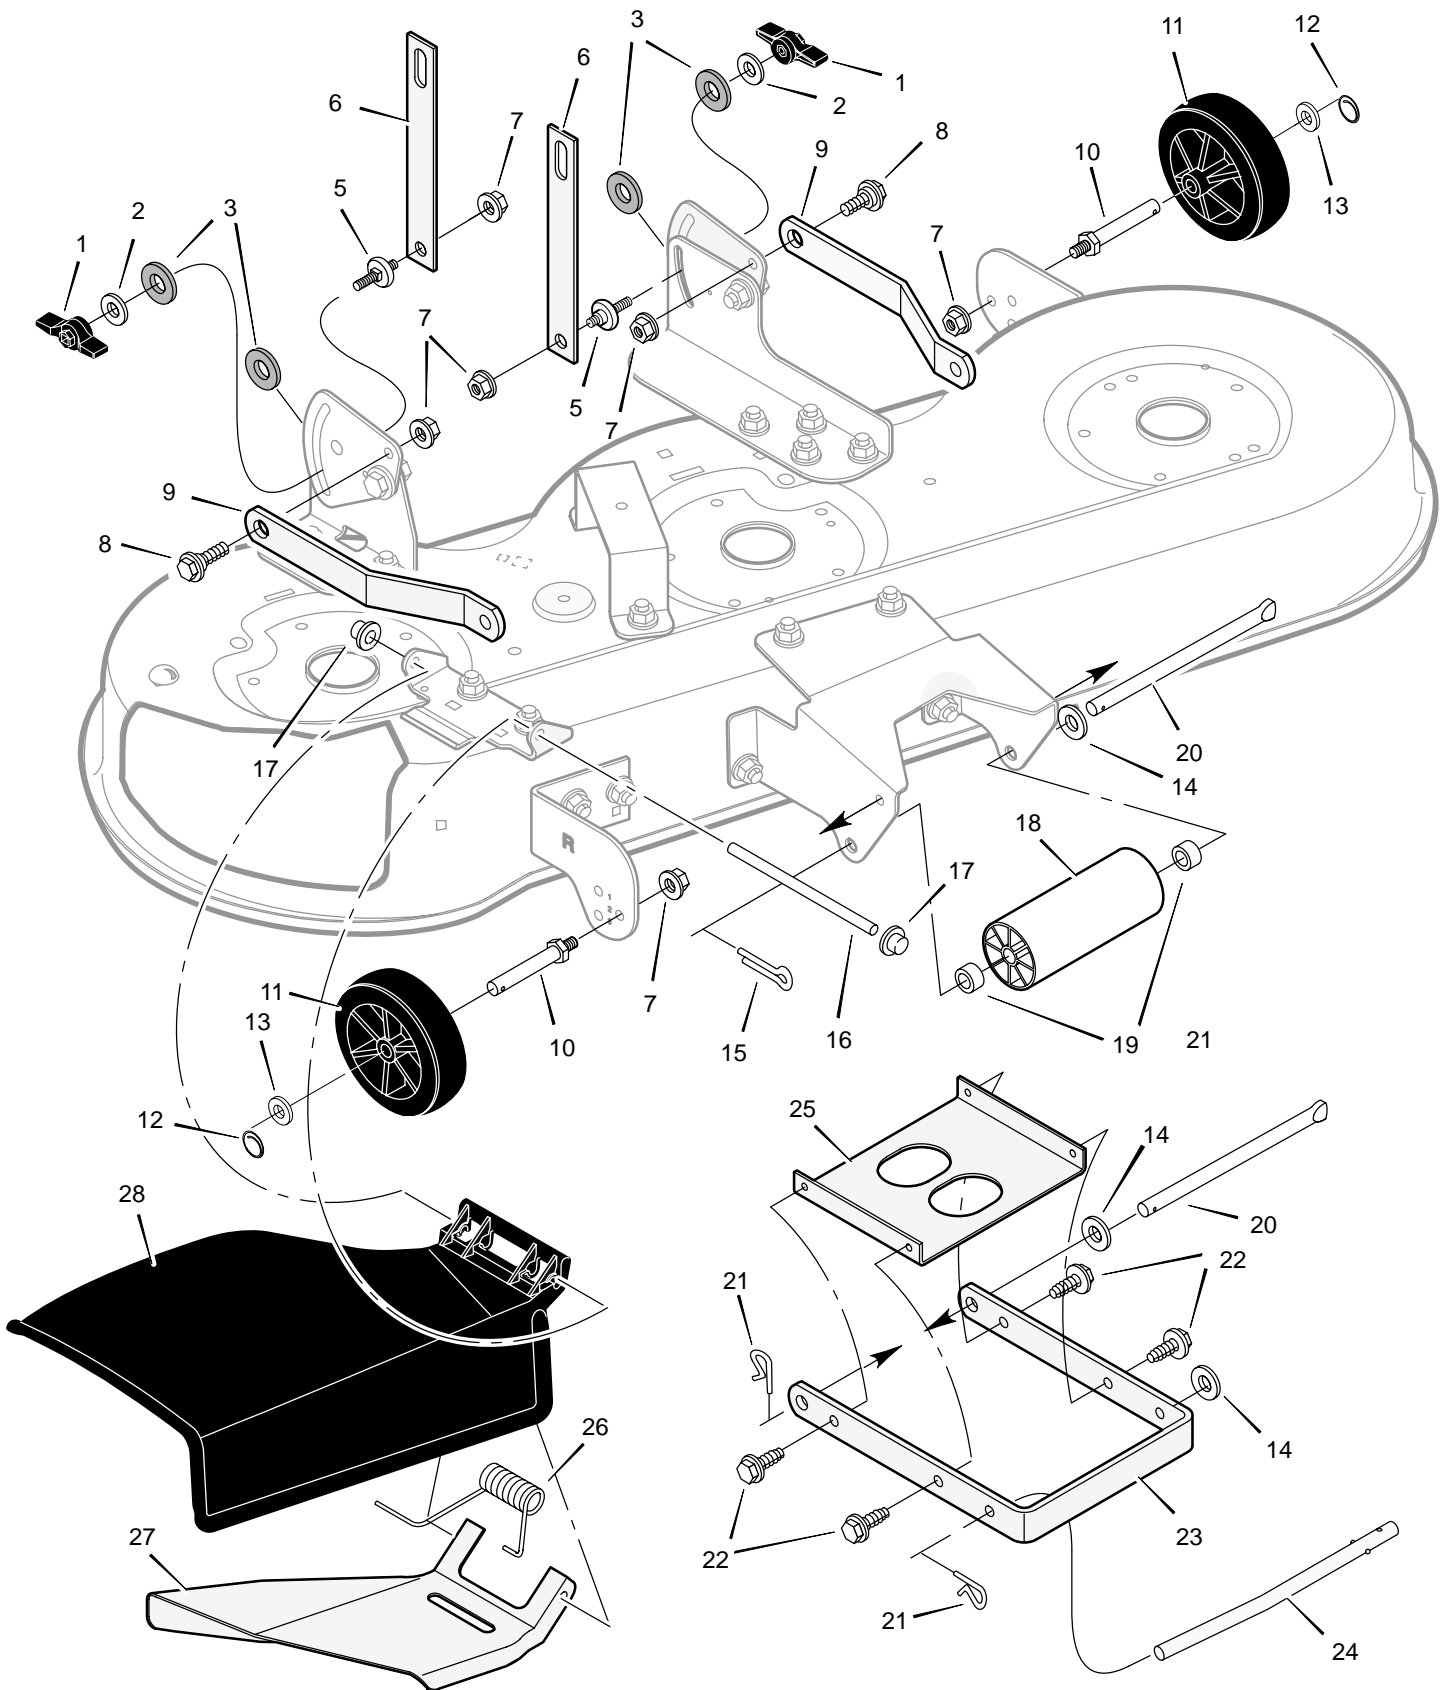

MODEL 461007x92B

REPAIR PARTS MOWER HOUSING SUSPENSION

MODEL 461007x92B

REPAIR PARTS MOWER HOUSING SUSPENSION

Key No.	Description	Part No.
1	Knob	094068
2	Washer	017x45
3	Pad, Friction	094137
5	Pin, Hanger	095194
6	Link, Lift	690550E701
7	Nut, Flange	015x84
8	Bolt, Shoulder	009x52
9	Bracket, Rear Suspension	690184E701
10	Bolt, Gauge Wheel	094025
11	Wheel	092683
12	Pin, Hair	031x11
13	Washer	017x91
14	Washer	17x103
15	Pin, Cotter	030x49
16	Rod, Deflector	092159 Z
17	Cap, Push On	028x23
18	Roller	1001252
19	Spacer	091925
20	Rod, Deck Suspension	094996
21	Pin, Hair	0031x4
22	Screw	26x249
23	Bracket, Front Suspension	094765E701
24	Rod, Hanger	094158 Z
25	Stiffener	094604E701
26	Spring	166x34
27	Deflector, Inside	092103E701
28	Deflector, Chute	092100