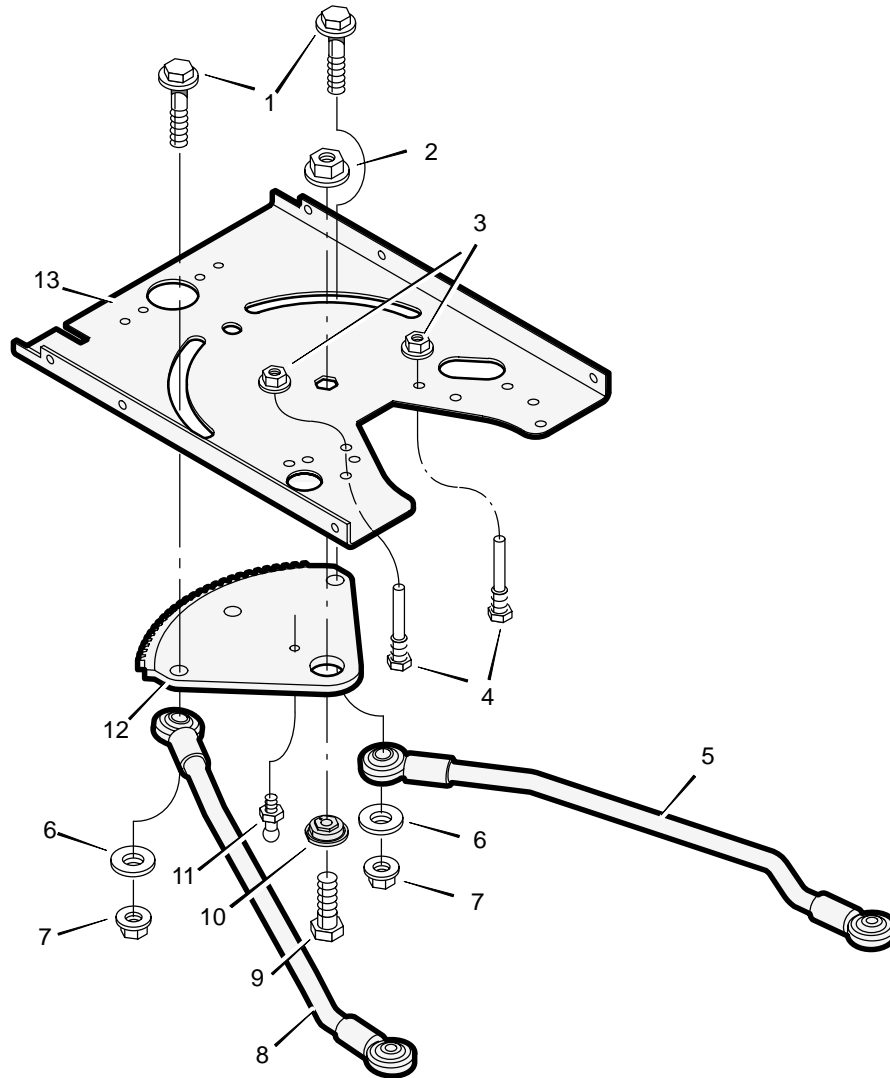

MODEL 461007x92B

REPAIR PARTS MOTION DRIVE

MODEL 461007x92B

REPAIR PARTS MOTION DRIVE

Key No.	Description	Part No.	Key No.	Description	Part No.
1	Lever, Shift	690366 Z	30	Wheel and Tire	093263-601
2	Grip	092697	31	Tire *	091923
3	Plate, Adjusting	690131 Z	—	Tube	407049
4	Nut	015x88	32	Latch, Parking Brake	094045 Z
5	Washer	17x103	33	Pedal	021544
6	Link, Shift	690130 Z	34	Belt, Drive	037x68
8	Spring, Extension	165x116	35	Yoke, Shift	690129 Z
9	Stud, Spring	094042 Z	36	Washer, Square	17x148
10	Nut	015x79	37	Pilot, Support	091889
11	Bolt, Shoulder	009x39	38	Washer	017x38
12	Nut	015x89	39	Capscrew	06x105
13	Rod, Clutch	094041 Z	40	Pin, Hair	0031x6
14	Arm Assembly, Idler	690364 Z	41	Spacer, Left	690213 Z
15	Bolt, Shoulder	009x54	42	Washer	17x118 Z
16	Nut, Adjusting	094815	43	Pin, Cotter	030x20
17	Screw	26x249	44	Pulley, V Idler	690410
18	Bracket, Spring Mount	690070E701	45	Pulley, Backside Idler	023339
19	Bolt	01x155	46	Washer	17x169
20	Bolt, Carriage	002x78	47	Spring, Brake	165x115
21	Bolt, Carriage	002x53	48	Ring, Snap	0011x7
22	Bolt	26x216	49	Pulley, Drive	690181
23	Bracket, Left Torque	690081E701	50	Bracket, Right Torque	690080E701
24	Nut	015x84	51	Spring, Extension	165x92
25	Pin, Hair	0031x4	52	Transmission †	—
26	Cap, Hub	094618	53	Key, Square	024039
27	E-Ring	011x23	54	Spacer, Right	690214 Z
28	Washer	17x193	55	Spring, Extension	165x133
29	Stem, Valve	024373	56	Spacer	690369

Key No.	Description	Part No.
1	Bolt, Shoulder	009x62
2	Nut, Lock	15x111
3	Nut, Flange	015x79
4	Guide, Screw	094384
5	Link, Left Drag	690146E701
6	Washer	17x168
7	Nut, Flange	015x84
8	Link, Right Drag	690145E701
9	Bolt	001x84
10	Bearing, Sector Gear	690180
11	Fitting, Lub	092530
12	Gear, Sector	690147E701
13	Plate, Steering	1001121E701