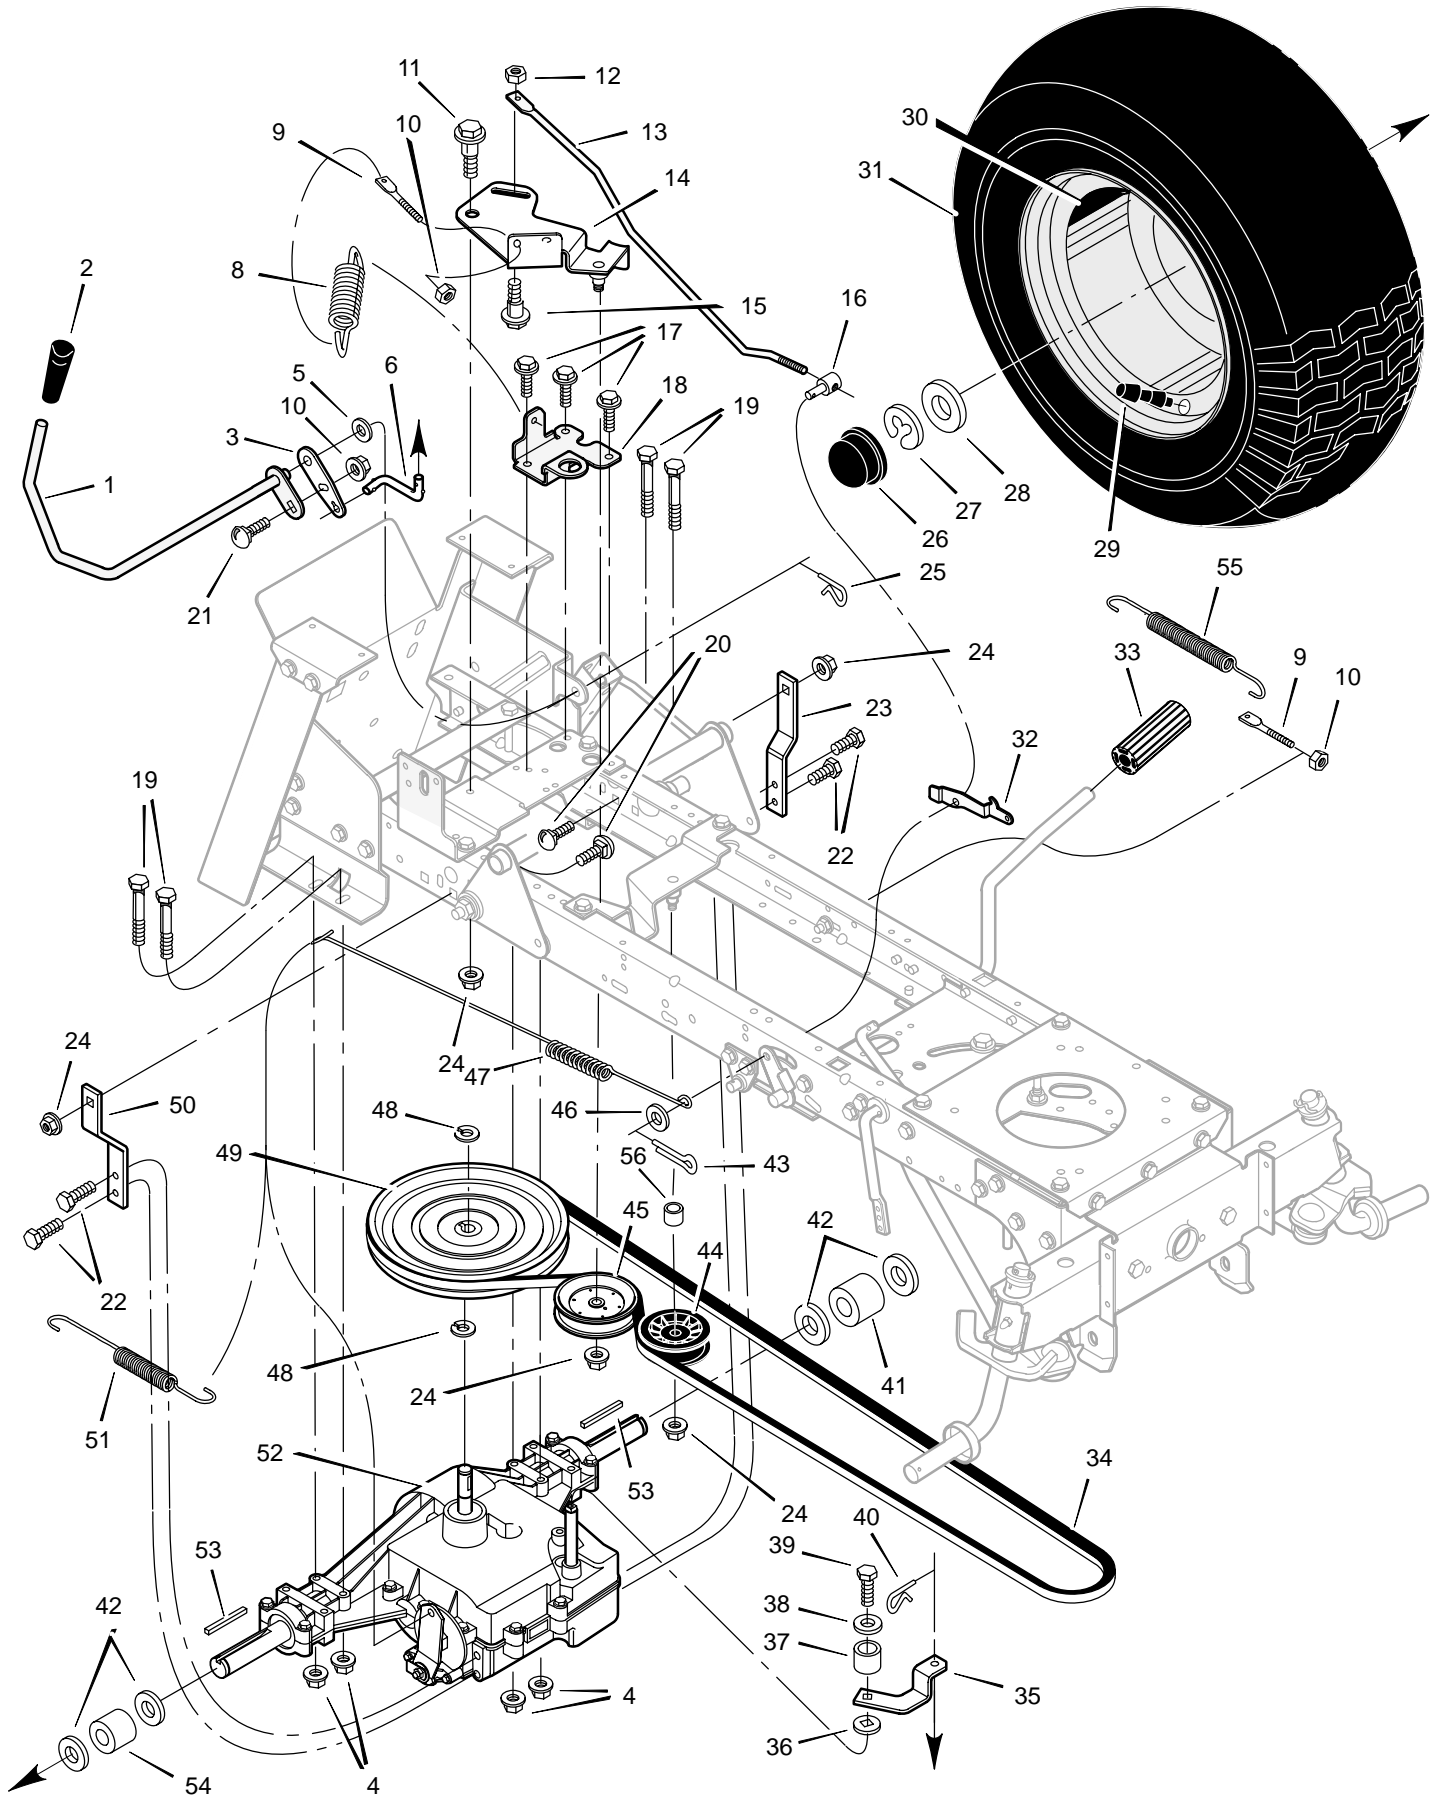

MODEL 461007x92B

REPAIR PARTS MOTION DRIVE

MODEL 461007x92B

REPAIR PARTS MOTION DRIVE

Key No.	Description	Part No.	Key No.	Description	Part No.
1	Lever, Shift	690366 Z	30	Wheel and Tire	093263-601
2	Grip	092697	31	Tire *	091923
3	Plate, Adjusting	690131 Z	—	Tube	407049
4	Nut	015x88	32	Latch, Parking Brake	094045 Z
5	Washer	17x103	33	Pedal	021544
6	Link, Shift	690130 Z	34	Belt, Drive	037x68
8	Spring, Extension	165x116	35	Yoke, Shift	690129 Z
9	Stud, Spring	094042 Z	36	Washer, Square	17x148
10	Nut	015x79	37	Pilot, Support	091889
11	Bolt, Shoulder	009x39	38	Washer	017x38
12	Nut	015x89	39	Capscrew	06x105
13	Rod, Clutch	094041 Z	40	Pin, Hair	0031x6
14	Arm Assembly, Idler	690364 Z	41	Spacer, Left	690213 Z
15	Bolt, Shoulder	009x54	42	Washer	17x118 Z
16	Nut, Adjusting	094815	43	Pin, Cotter	030x20
17	Screw	26x249	44	Pulley, V Idler	690410
18	Bracket, Spring Mount	690070E701	45	Pulley, Backside Idler	023339
19	Bolt	01x155	46	Washer	17x169
20	Bolt, Carriage	002x78	47	Spring, Brake	165x115
21	Bolt, Carriage	002x53	48	Ring, Snap	0011x7
22	Bolt	26x216	49	Pulley, Drive	690181
23	Bracket, Left Torque	690081E701	50	Bracket, Right Torque	690080E701
24	Nut	015x84	51	Spring, Extension	165x92
25	Pin, Hair	0031x4	52	Transmission †	—
26	Cap, Hub	094618	53	Key, Square	024039
27	E-Ring	011x23	54	Spacer, Right	690214 Z
28	Washer	17x193	55	Spring, Extension	165x133
29	Stem, Valve	024373	56	Spacer	690369

* When you order a tire, make sure to give the brand name of the tire so that the tread pattern on the tire will match.

† For information on Replacement Parts see the Central Parts Distributor in your area.