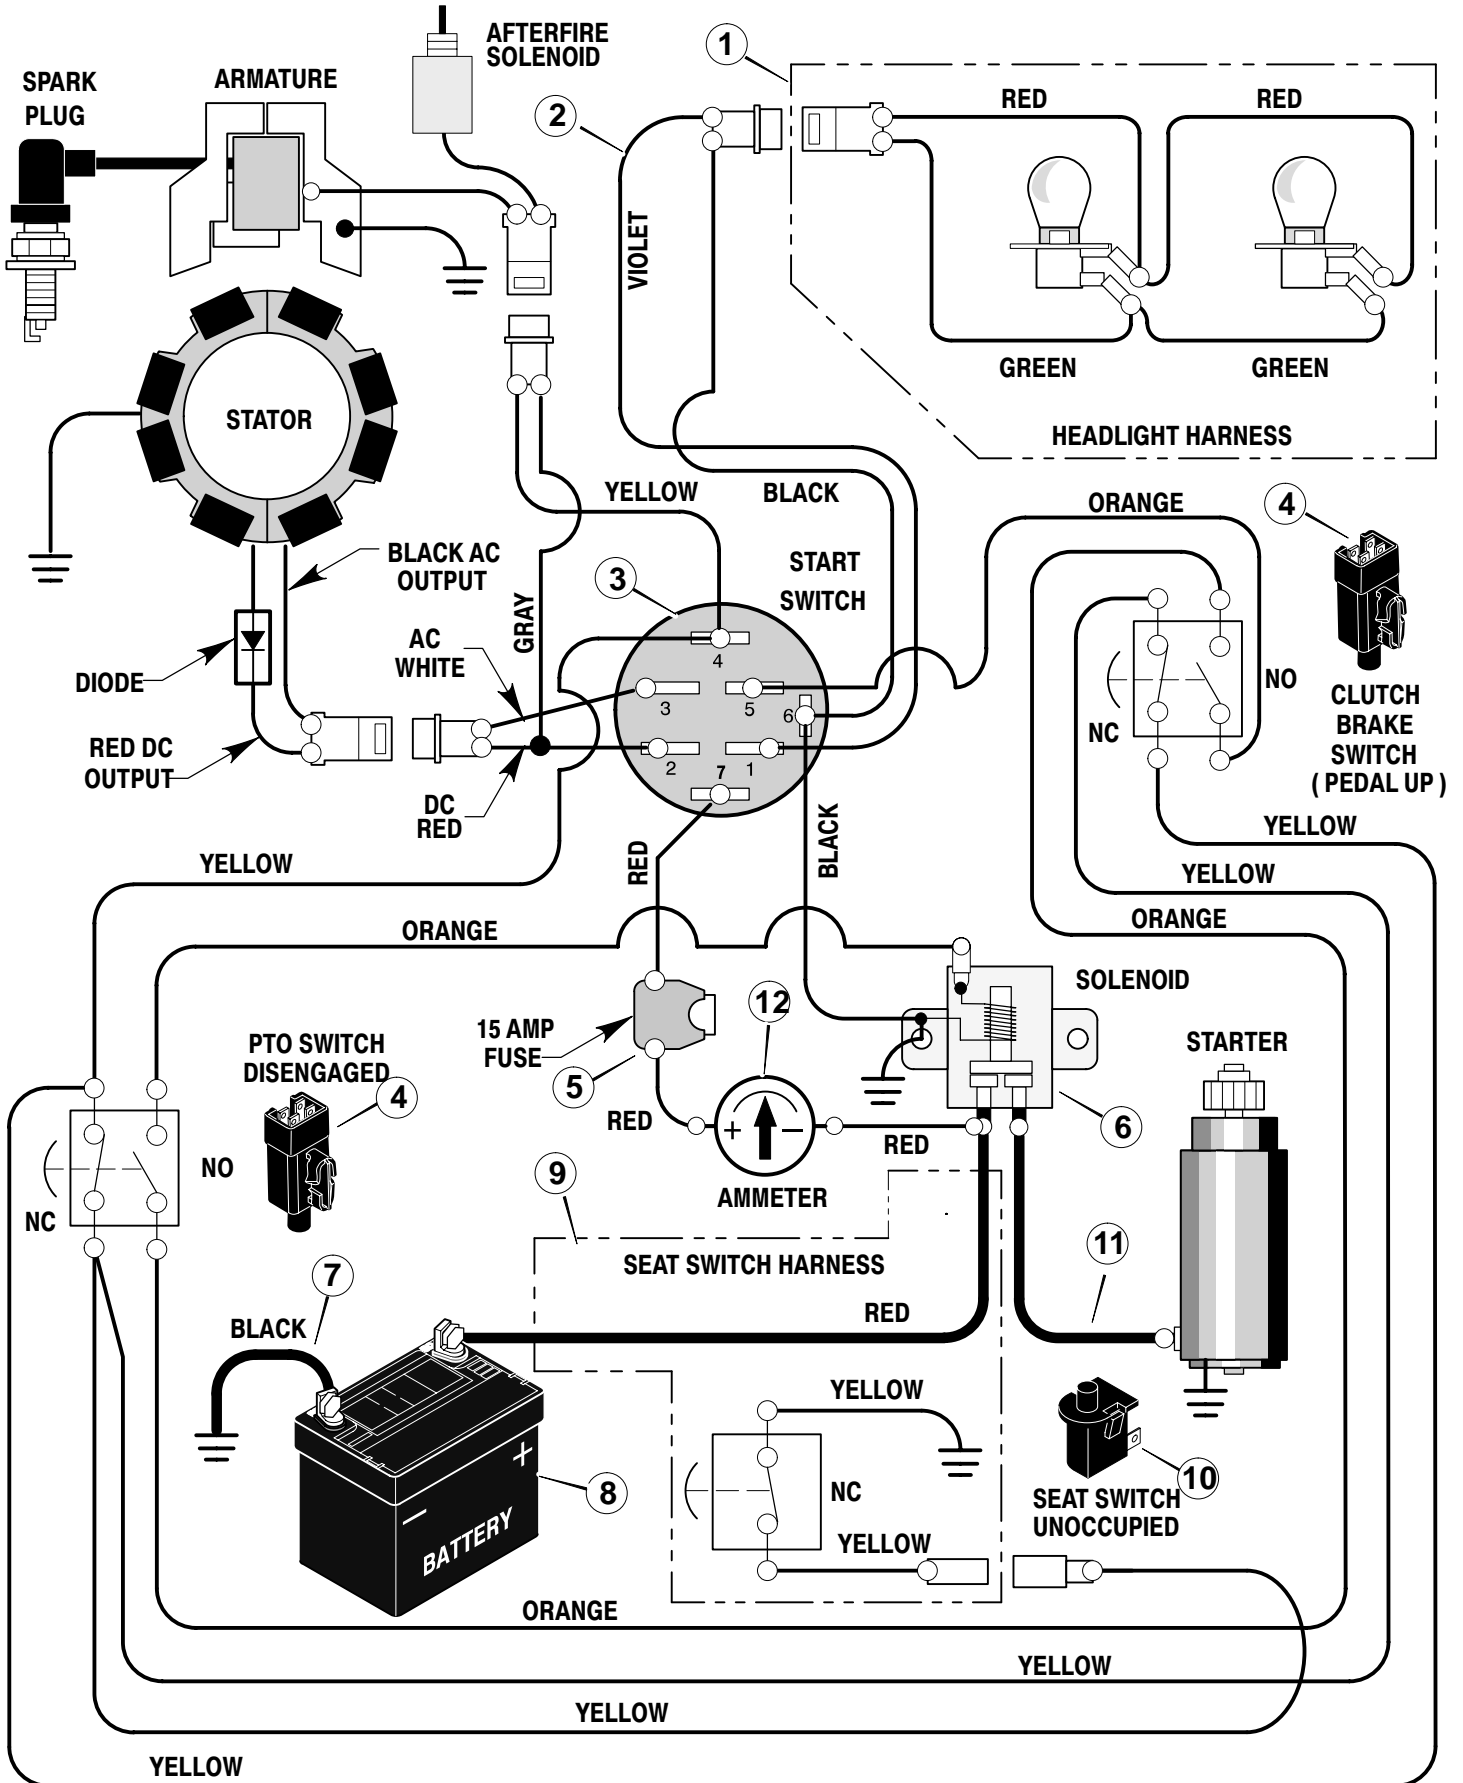

MODEL 461007x92B

REPAIR PARTS ENGINE MOUNT ASSEMBLY

MODEL 461007x92B

REPAIR PARTS ENGINE MOUNT ASSEMBLY

Key No.	Description	Part No.	Key No.	Description	Part No.
1	Cap, Fuel	1001279	22	Pulley, Stack	690225
2	Tank, Fuel	093148	23	Washer	17x170
6	Screw	26x263	24	Lockwasher	019x35
7	Assembly, Right Grille Support	690546E701	25	Bolt	01x140
8	Shield, Heat	690535	26	Gasket	711851
9	Assembly, Left Grille Support	690547E701	27	Washer	018x15
10	Shield, Heat	095090	28	Bolt	001x91
11	Screw	26x290	29	Tube, Right Exhaust	690541
12	Guard	690540	30	Tube, Left Exhaust	690542
13	Shield, Lower	094958	31	Bracket, Muffler Mounting	690537
14	Engine *	*	32	Muffler	093259
15	Line, Fuel (18 inches long)	7601033	33	Bracket, Muffler	690538
16	Clamp	095197	34	Choke	690401
18	Pipe, Oil Drain	092279	35	Nut	015x68
19	Cap, Oil Drain	021651	36	Screw	26x201
20	Bolt	0025x7	37	Control, Throttle	093165
21	Spacer	093077			

Key No.	Description	Part No.
1	Harness, Light Wire	250x92
--	Socket, Light	092372
--	Bulb, Light	090084
2	Harness, Chassis Wire	250x87
3	Switch, Ignition	092556
--	Key, Ignition	020729
--	Nut, Hex	091489
--	Cap, Ignition	091488
4	Switch, Limit	094136
5	Fuse	054212
--	Holder, Fuse	407078
6	Solenoid	094613
--	Screw, Mounting	26x229
--	Locknut	15x116
7	Cable, Battery Ground	024x32
--	Screw, Ground Cable	26x213
8	Battery	021075
--	Bolt, Carriage	002x82
--	Wingnut	014x79
9	Harness, Seat Switch Wire	250x67
10	Switch, Seat Sensor	094159
11	Cable	024x31
12	Ammeter	093156