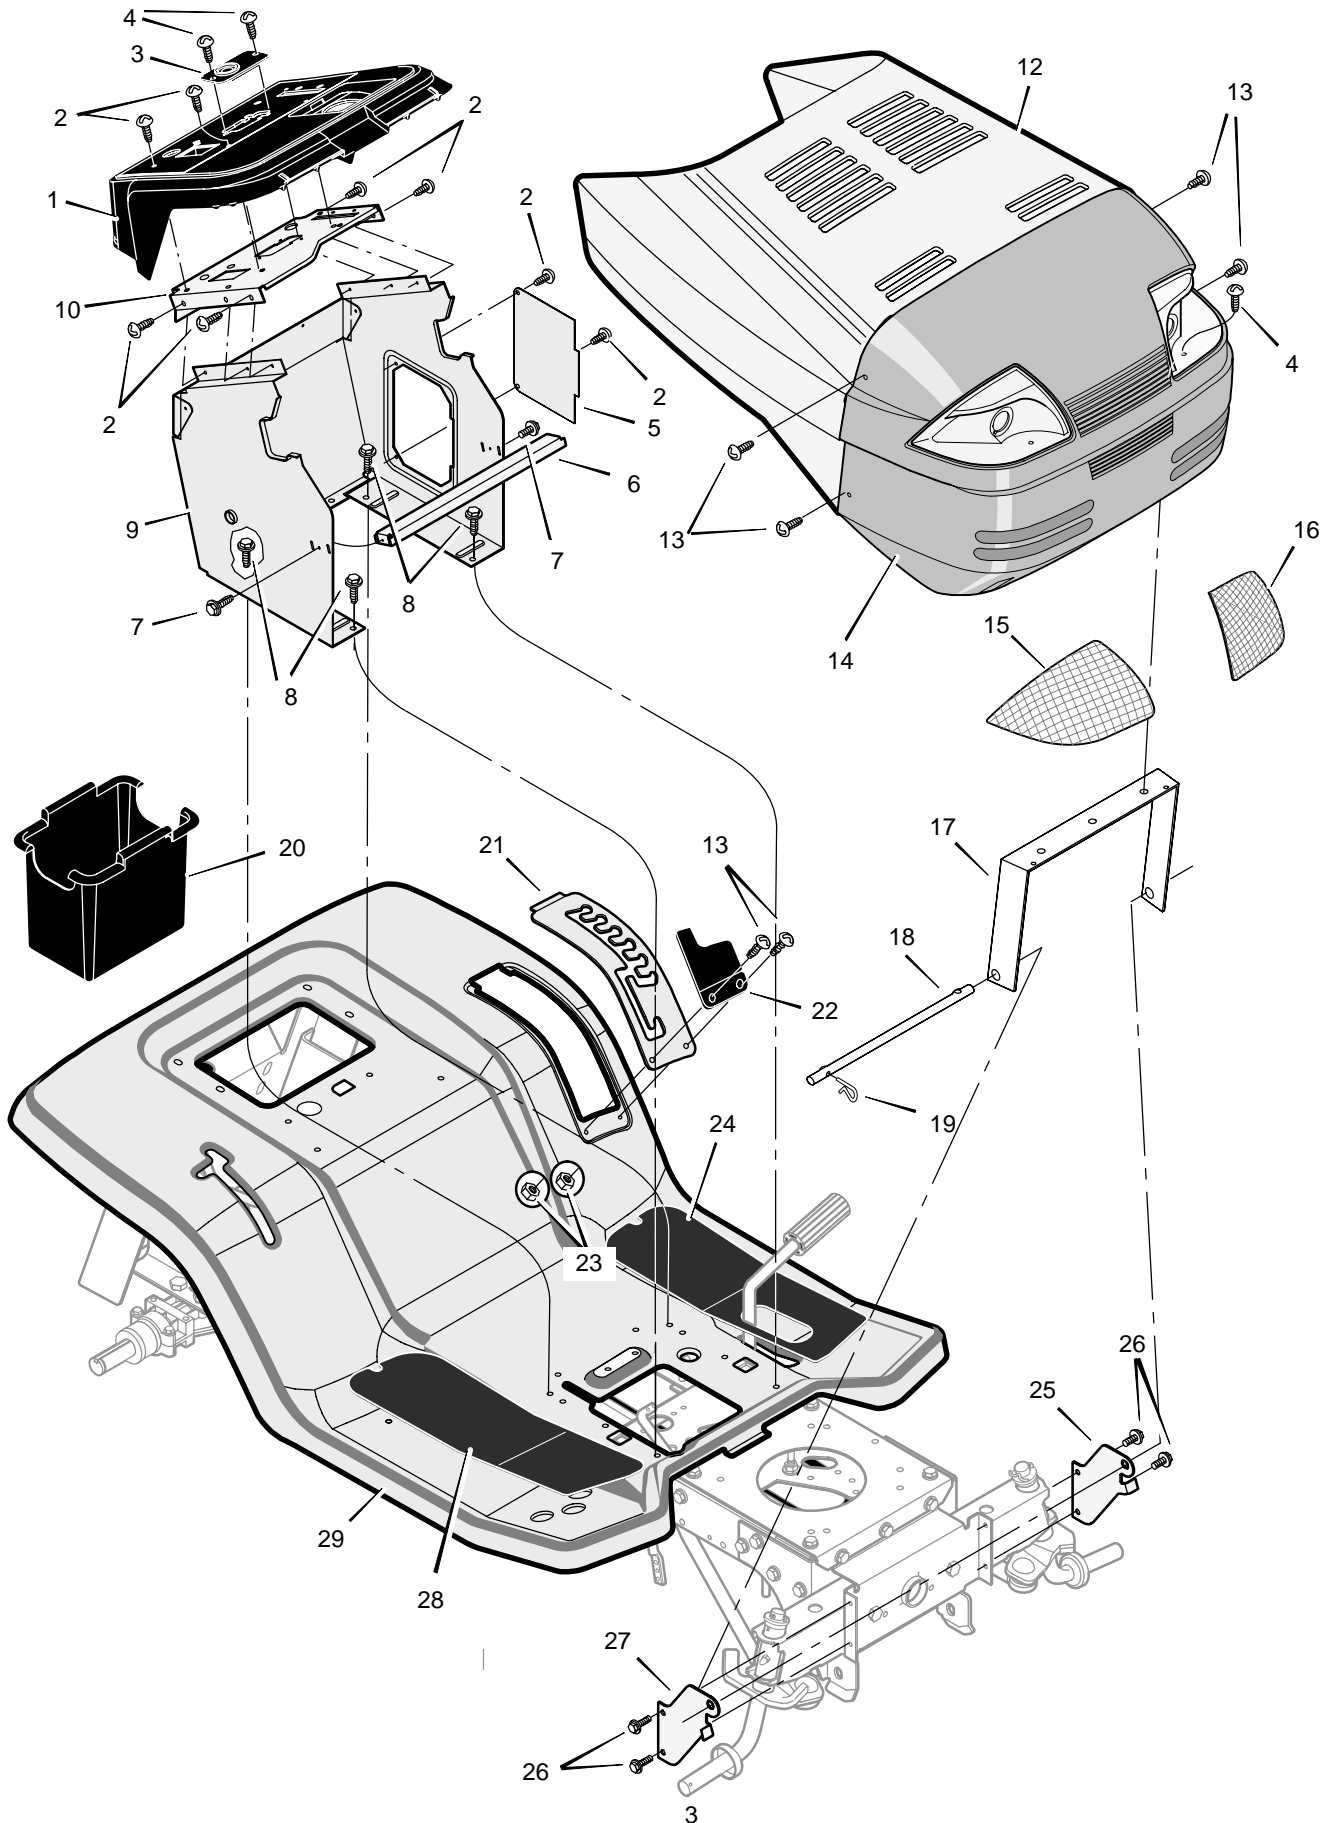

MODEL 461007x92B

REPAIR PARTS SEAT DECK

MODEL 461007x92B

REPAIR PARTS SEAT DECK

Key No.	Description	Part No.	Key No.	Description	Part No.
1	Seat	1001028	25	Nut	015x84
2	Support, Seat	094154E700	26	Link, PTO	094004 Z
3	Cap, Push On	028x23	27	Shoulder, Bolt	009x39
4	Washer	017x47	28	Washer	017x57
5	Bolt, Wing	1001054	29	Pin, Cotter	030x20
6	Bolt	001x45	30	Spring	166x39
7	Bracket, Pivot	094153E700	31	Bracket, PTO	094018E700
8	Nut	15X123	32	Spring	166x40
9	Screw	26x229	33	Washer	17x103
10	Spring, Leaf	094057	34	Handle, Lift	690533
11	Spring	164x31	35	Grip	092697
12	Washer, Cup	094155 Z	36	Wheel, Steering	094591
13	Bolt	009x55	37	Grip	091079
14	Rod, Pivot	094156 Z	38	Bellows	054789
15	Bolt, Shoulder	009x56	39	Rod, Parking Brake	095005 Z
16	Deck, Seat	1001286E549	40	Screw	26x267
17	Screw	26x263	41	Bearing, Lower	094124
18	Spring	164x30	42	Gear, Pinion	690183
19	Screw	26x249	43	E-Ring	011x25
20	Grip	092698	44	Shaft, Steering	094127
21	Handle, PTO	094217 Z	45	Clip, Retainer	094131
22	Screw	0025x3	46	Pin, Cotter	0031x4
23	Paddle, Switch	094022 Z	47	Nut	15x123
24	Lever, PTO	094017 Z	—	Manual and Parts List	F-020749L

MODEL 461007x92B

REPAIR PARTS HOOD AND DASH

MODEL 461007x92B

REPAIR PARTS HOOD AND DASH

Key No.	Description	Part No.	Key No.	Description	Part No.
1	Dash	094223	16	Lens, Left	092540
2	Screw	26x270	17	Brace, Grille	092541
3	Bearing, Upper Steering	094219	18	Rod, Pivot	093137 Z
4	Screw	26x239	19	Pin, Hair	0031x4
5	Panel, Side Access	093007E701	20	Container, Battery	094069
6	Channel, Support	095081	21	Plate, Lift Detent	094194E701
7	Screw	26x263	22	Cover	094680
8	Screw	26x249	23	Nut	015x81
9	Support, Dash	095082E701	24	Mat, Left	094383
10	Plate, Dash	094221E701	25	Support, Left Grille	690544E701
12	Hood	093215E549	26	Screw	26x277
13	Bolt, Shoulder	009x47	27	Support, Right Grille	690543E701
14	Grille (Includes Lens)	092542	28	Mat, Right	094382
15	Lens, Right	092539	29	Deck, Seat	095326E549