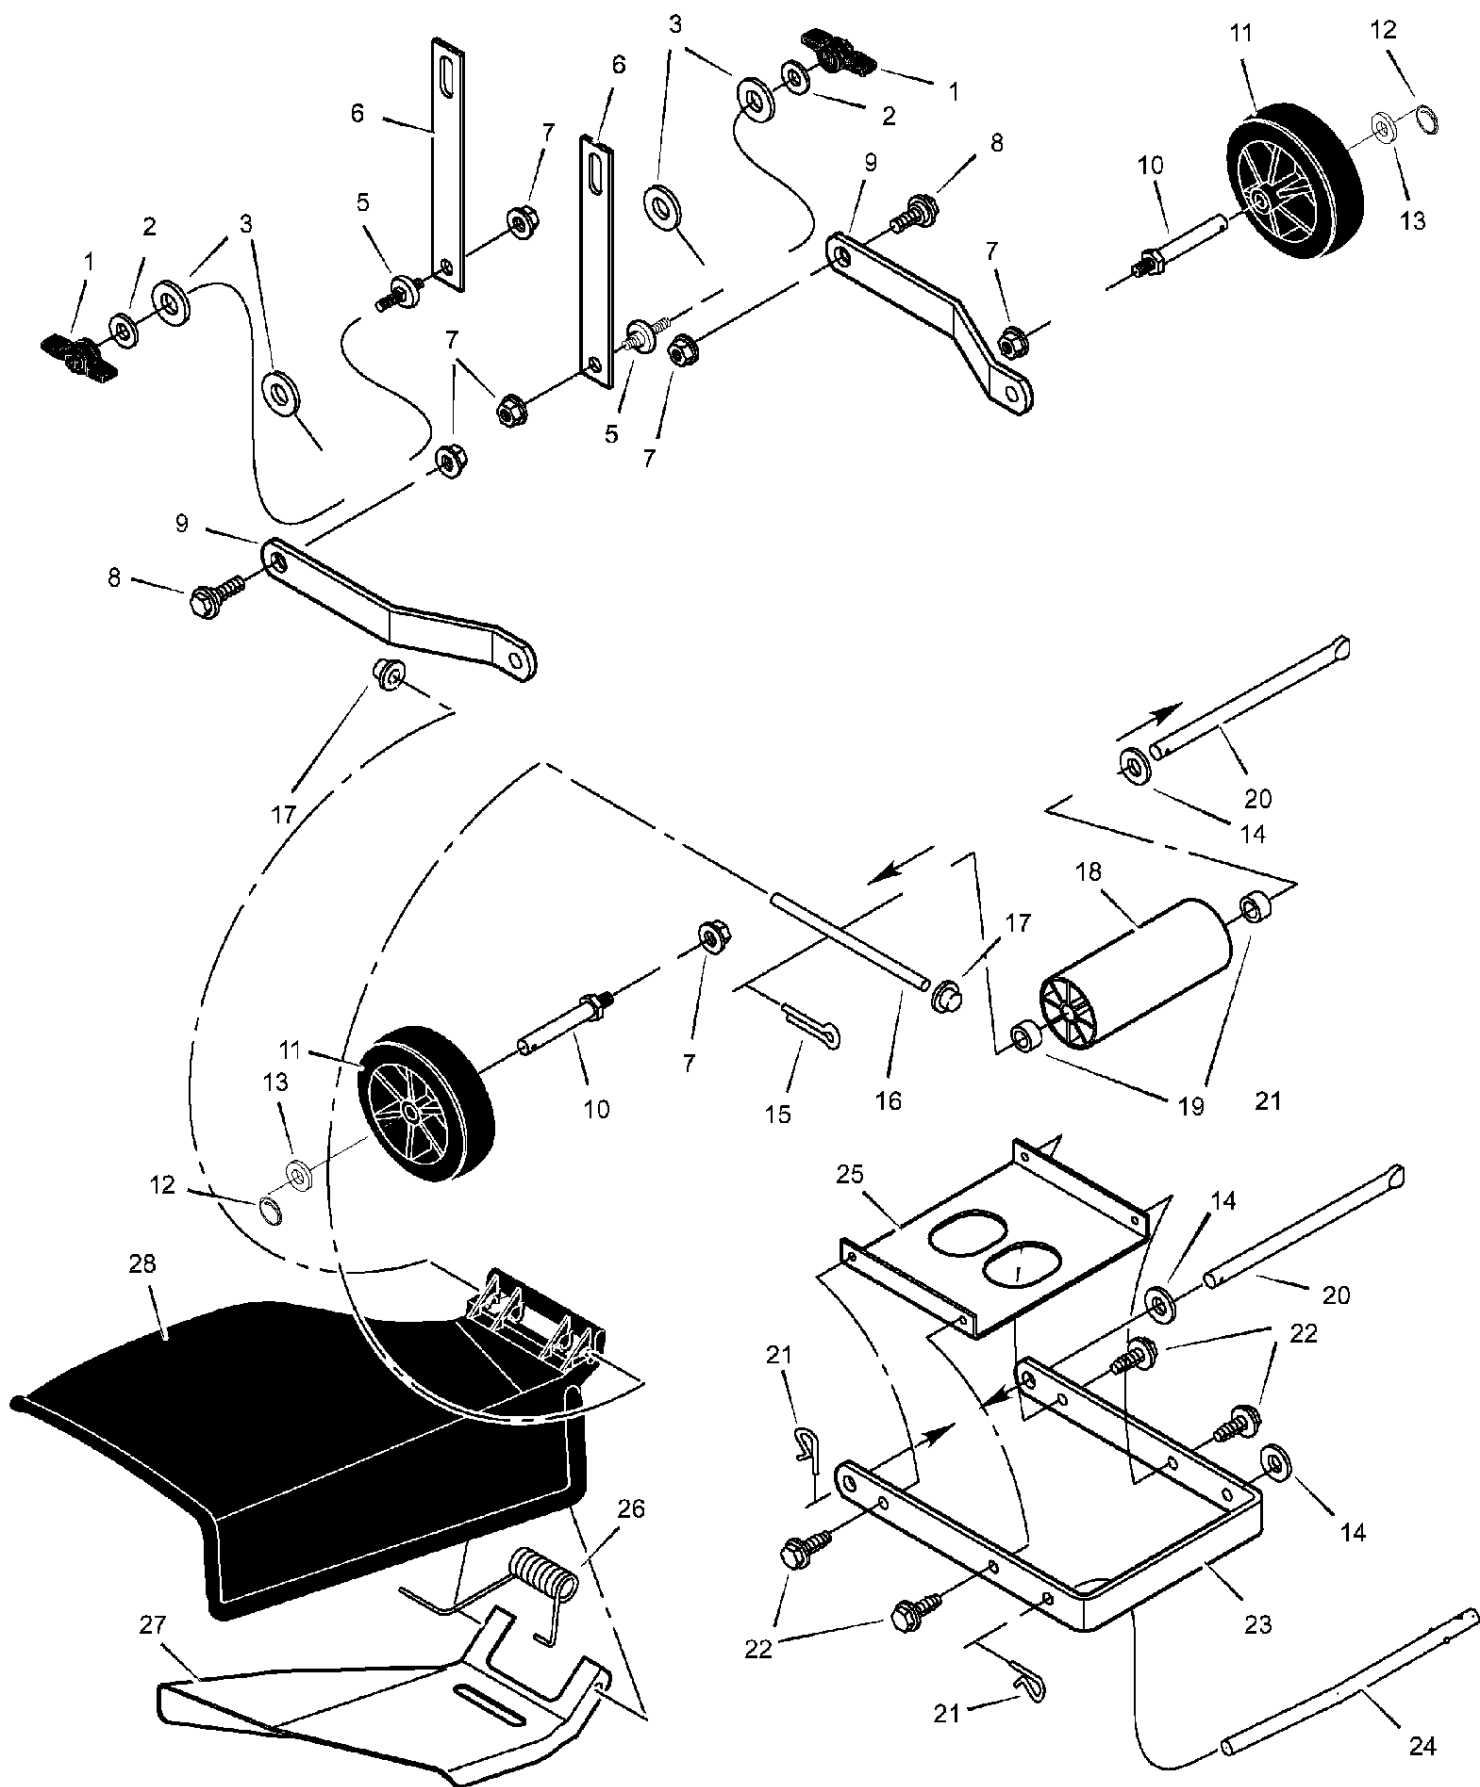

Ref #	Part Number	Qty	Description
1	094068MA		Knob
2	017X45 Z		Washer
3	094137MA		Pad, Friction
5	095194		Pin, Hanger
6	690121E700		Link, Lift
7	015X84MA		Nut, Flange
8	009X52MA		Bolt, Shoulder
9	690184E700		Bracket, Rear Suspension
10	094025MA		Bolt, Gauge Wheel
11	092683MA		Wheel
12	031X11MA		Pin, Hair
13	017X91 Z		Washer
14	17X103MA		Washer
15	030X49MA		Pin, Cotter
16	092159 Z		Rod, Deflector
17	028X23MA		Push-On Cap
18	092137MA		Roller
19	091925MA		Spacer
20	094996MA		Rod, Deck Suspension
21	0031X4MA		Pin, Hair
22	26X249MA		Screw
23	094765E700		Bracket, Front Suspension
24	094158 Z		Rod, Hanger
25	094604E700		Stiffener
26	166X34MA		Spring
27	092103E700		Deflector, Inside
28	092100MA		Deflector, Chute