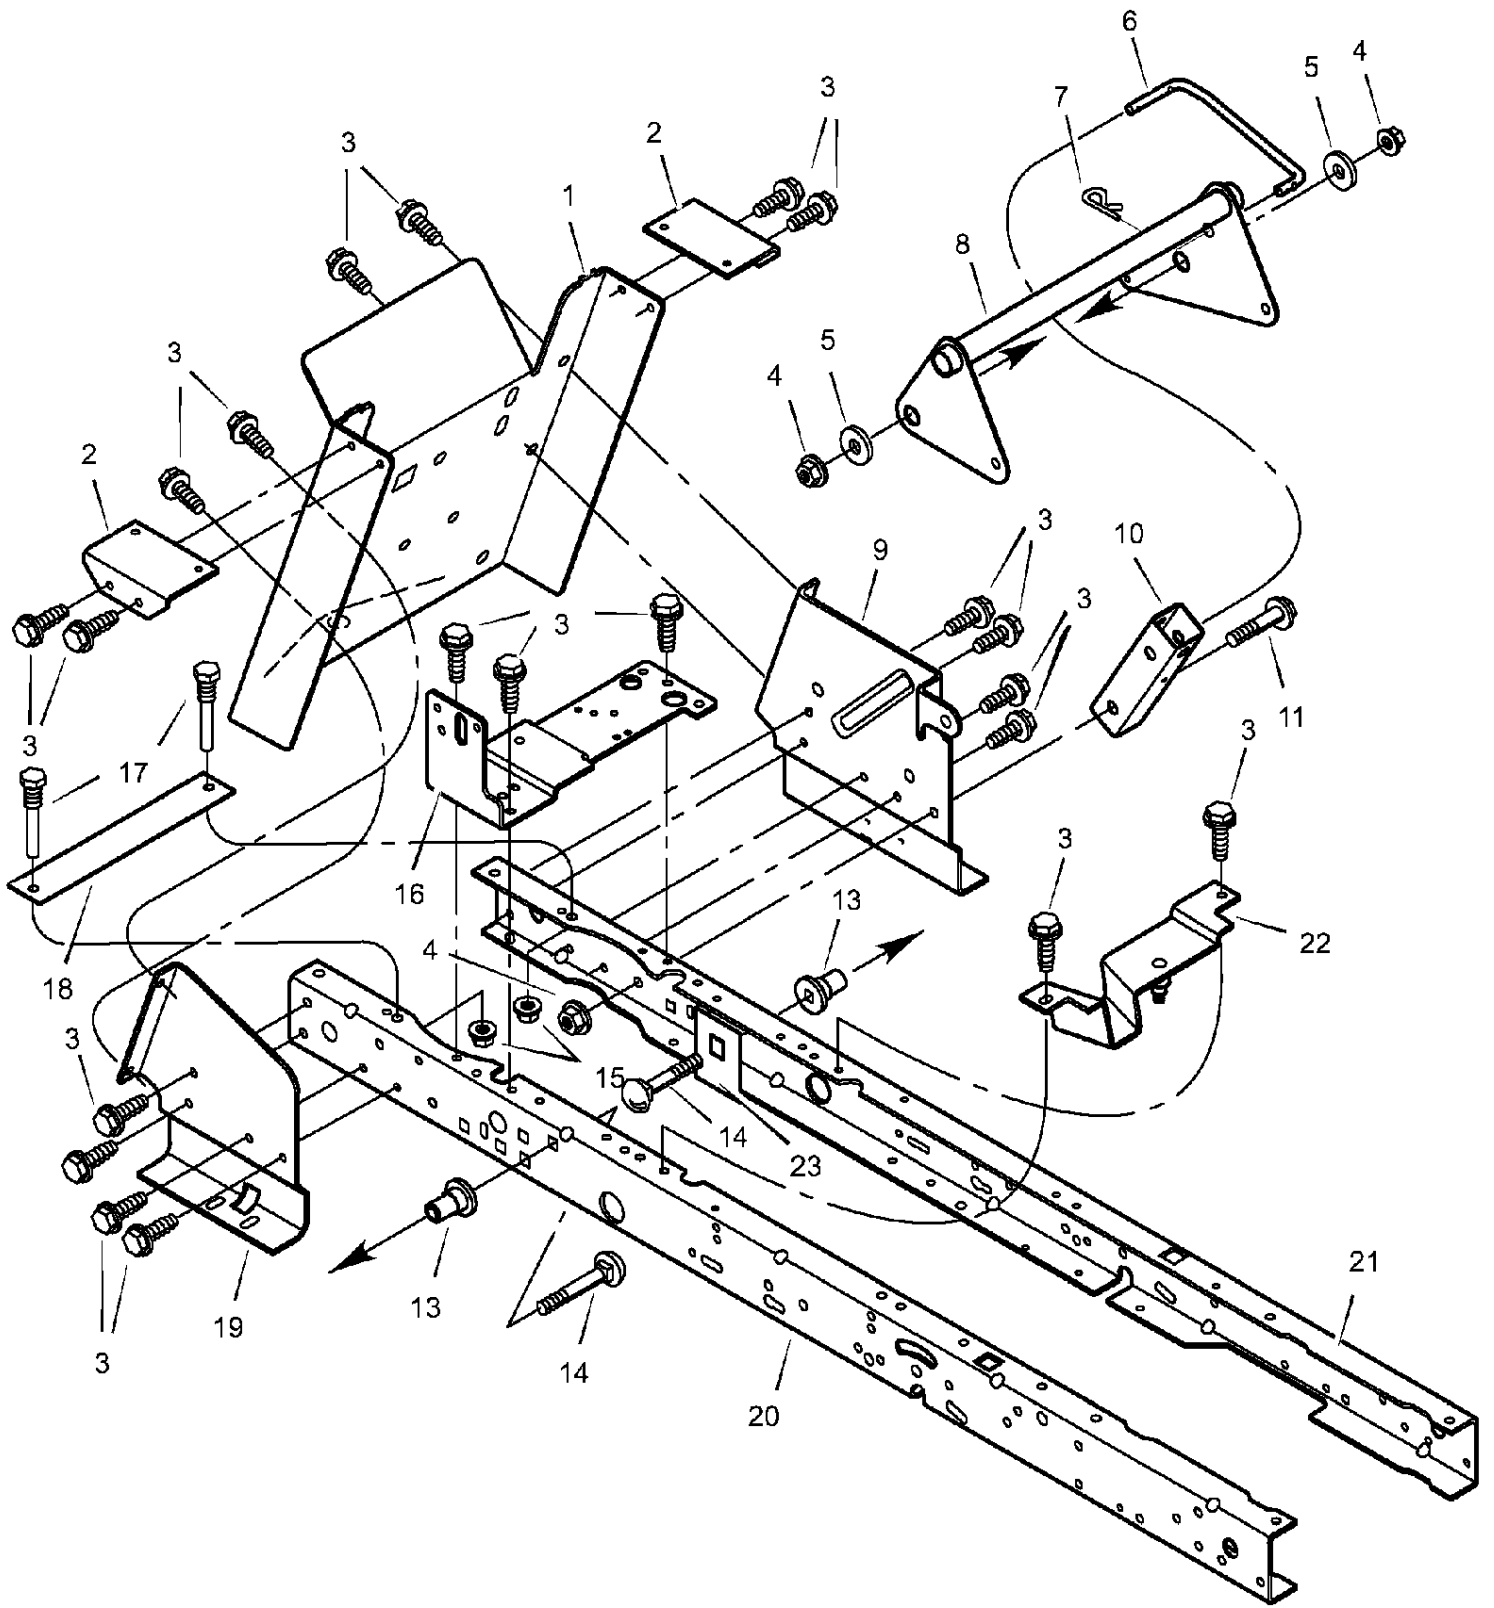

Ref #	Part Number	Qty	Description
1	690094E700		Frame, Rear Hitch
2	690077E700		Bracket, Seat Deck
3	26X249MA		Screw
4	015X84MA		Nut, Flange
5	17X168		Washer
6	690122E700		Link, Lift Handle
7	0031X4MA		Pin, Hair
8	690363E700		Assembly, Lifter
9	690065E700		Bracket, Left Transaxle
10	094015E700		Bracket, Lift Pivot
11	009X53MA		Bolt, Shoulder
13	690151MA		Spacer, Lifter
14	002X85MA		Bolt, Carriage
15	015X79MA		Nut, Flange
16	690166E700		Bracket, Right Shift
17	094384MA		Screw, Guide
18	776101		Plate
19	690064E700		Bracket, Right Transaxle
20	690206E700		Frame, Right
21	690207E700		Frame, Left
22	690365 Z		Bracket, Idler
23	690389E700		Plate, Stiffening