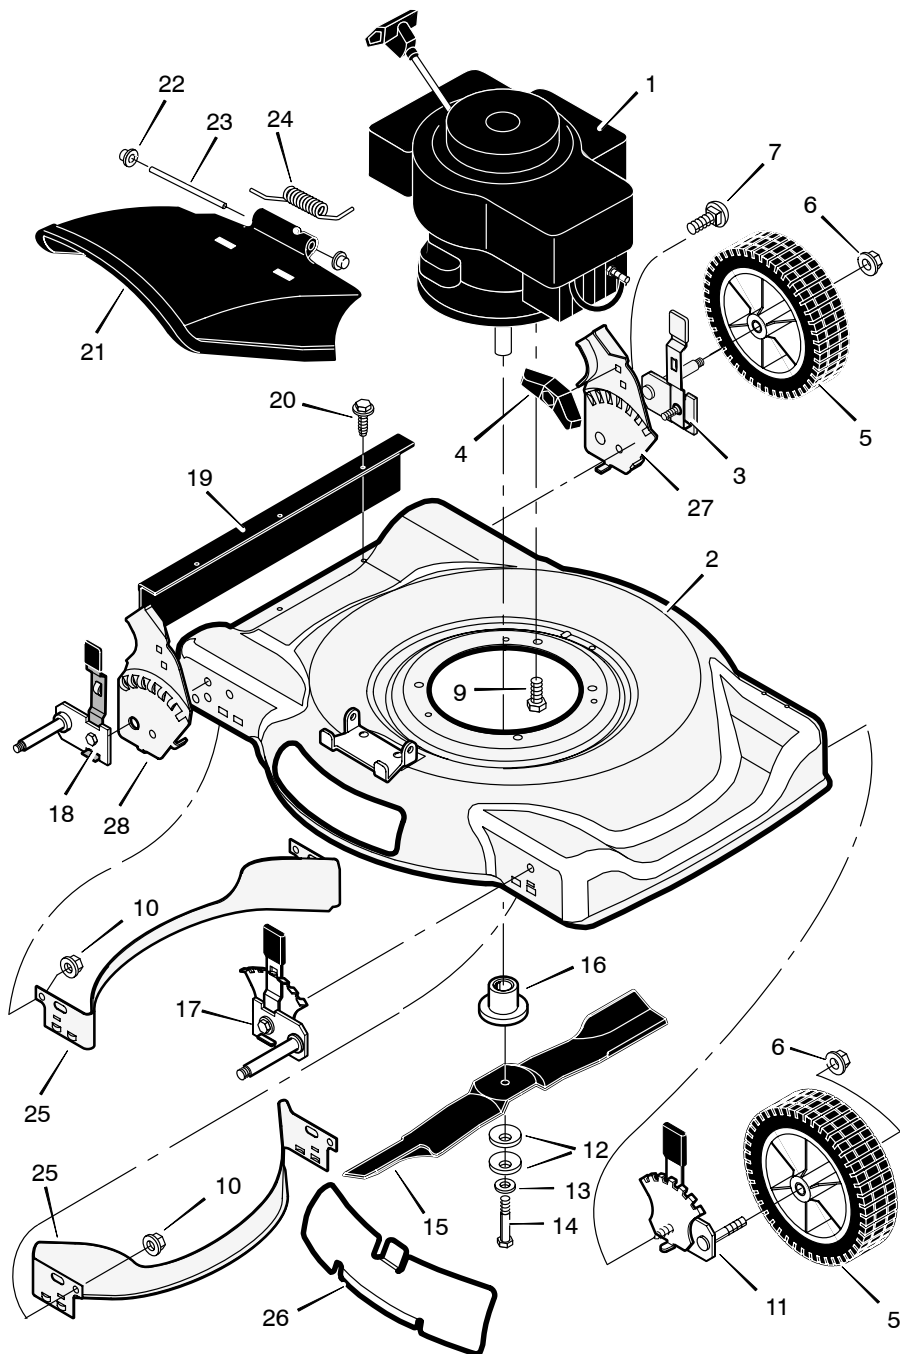

MODELS WITH STANDARD WHEELS

MODELS WITH STANDARD WHEELS

KEY NO.	DESCRIPTION	PART NO.
1	Engine ‡	_____
2	Housing	776022
3	Height Adjuster, Left Rear (8" Wheels)	672641
	Height Adjuster, Left Rear (7" Wheels)	672637
4	Knob	071495
5	Wheel and Tire #	_____
6	Locknut, Flange	015x84
7	Bolt, Carriage	002x81
9	Bolt, Engine	0025x6
10	Nut	015x68
11	Height Adjuster, Left Front (8" Wheels)	672601
	Height Adjuster, Left Front (7" Wheels)	672635
12	Washer, Belleville	17x137
13	Washer	17x124
14	Bolt, Hex	01x142
15	Blade, Side Discharge	042225E701
	Blade, Mulcher	1101120E701
16	Adapter, Blade	071056
17	Height Adjuster, Right Front (8" Wheels)	672600
	Height Adjuster, Right Front (7" Wheels)	672634
18	Height Adjuster, Right Rear (8" Wheels)	672640
	Height Adjuster, Right Rear (7" Wheels)	672636
19	Guard, Rear	672738
20	Screw	26x245
21	Deflector, Chute	672421
22	Push-On Cap	028x42
23	Pin, Pivot	215x11 Z
24	Spring	0166x5
25	Baffle –<i>Optional Accessory</i>	672744E701
26	Plate, Mulcher –<i>Optional Accessory</i>	672422 Z
27	Bracket, Left Handle	1101303E700
28	Bracket, Right Handle	1101302E700
–	Book, Instruction	F–030405L

‡ Parts are available from an Authorized Engine Service Center. See “Engines, Gasoline” or “Gasoline Engines” in the yellow pages of the telephone directory.

See the “Wheel And Tire Parts List” page.