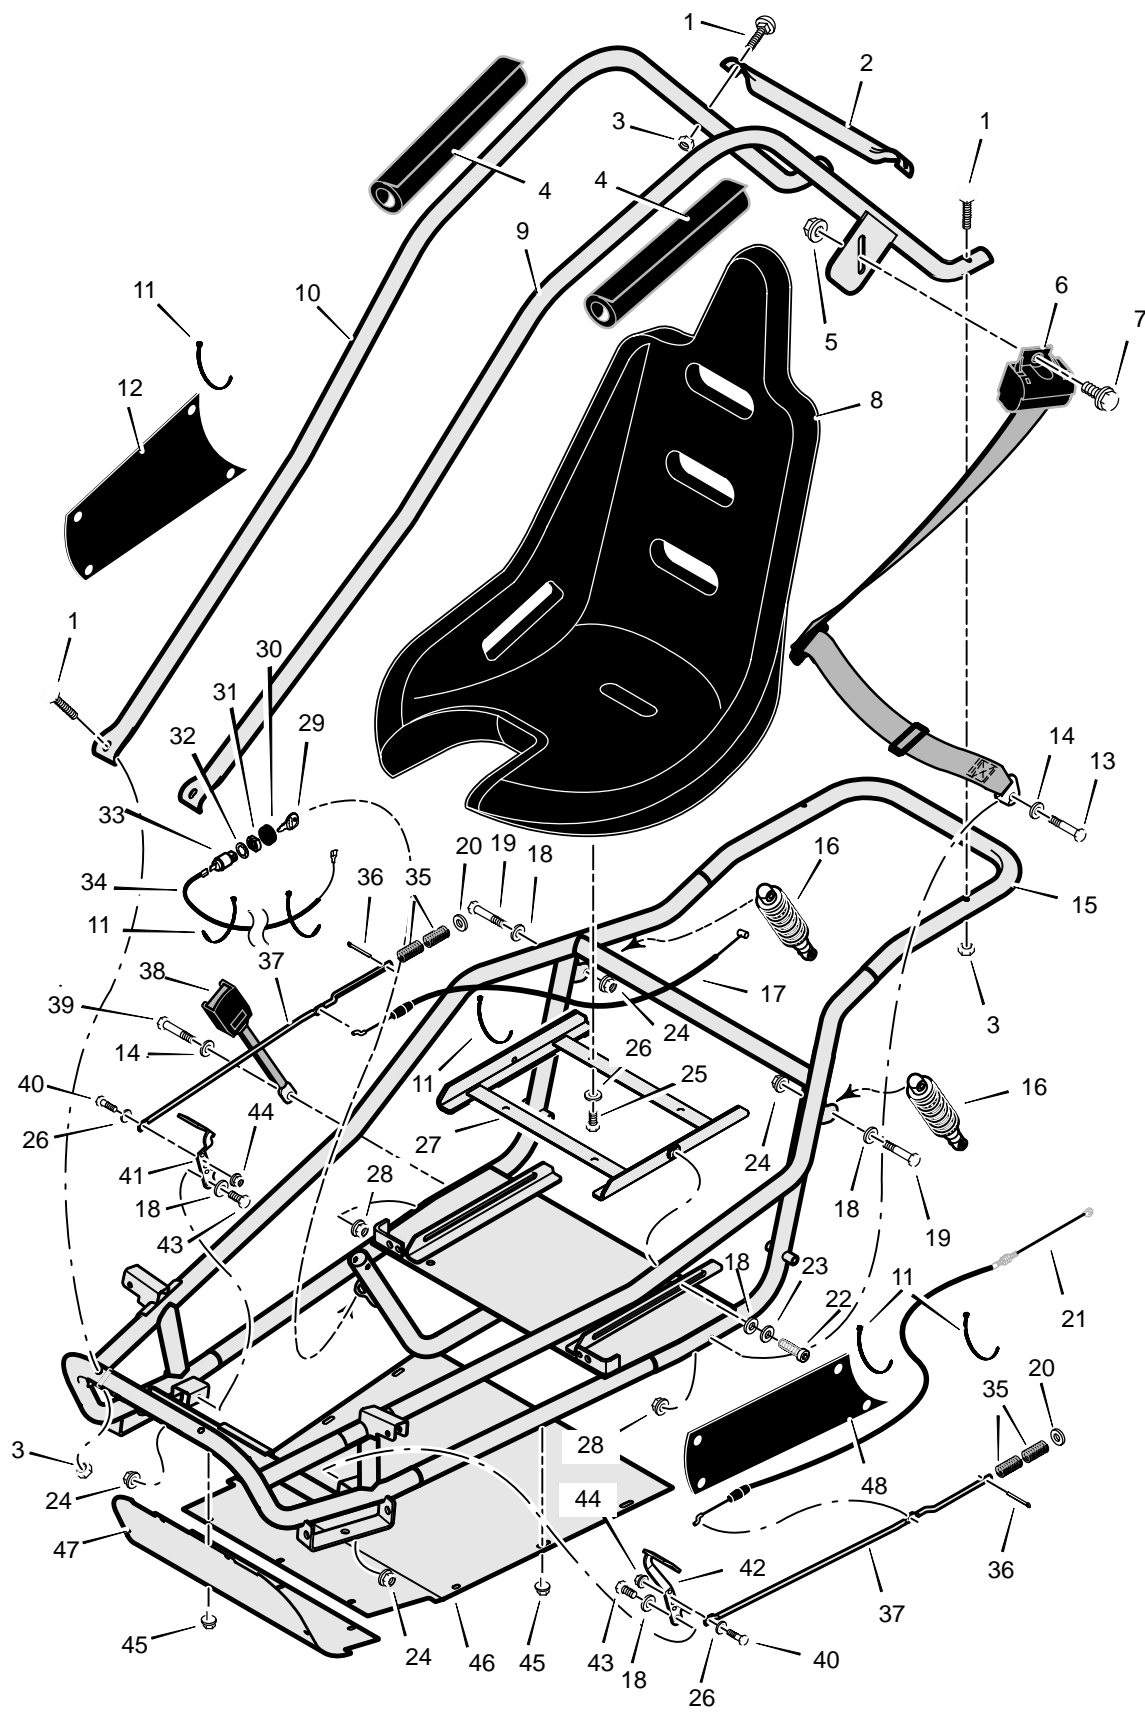

REPAIR PARTS

MURRAY GO-KART

MODEL GT60401x92A
FRAME

REPAIR PARTS

MURRAY GO-KART

**MODEL GT60401x92A
FRAME**

Key No.	Description	Part No.	Key No.	Description	Part No.
1	Bolt, Carriage 5/16-18 x 2.00	2x91	25	Screw, 3/8-16 x 1	1x137
2	Tube, Crossbrace	680011	26	Washer	17x37
3	Nut, Nylock 5/16-18	15x123	27	Frame, Seat	1201250-202
4	Pad, Rail	1201367	28	Nut, Flange 3/8-16	15x84
5	Nut, Lock .44-20	15x136	29	Key, Ignition	672220
6	Seatbelt -Top	680306	30	Cap, Ignition Switch	91488
7	Bolt, Shoulder .44-20 x 0.5	9x66	31	Nut, Ignition Switch	91489
8	Seat	1201265	32	Washer, Ignition Switch	19x40
9	Tube, Brush Guard -Left	1201253-202	33	Switch, Ignition	23665
10	Tube, Brush Guard -Right	1201200-202	34	Wire, Ignition	1201300
11	Strap, Tie	671372	35	Spring, Compression	164x32
12	Panel, Right Side	1201337	36	Pin, Cotter	30x49
13	Bolt, Hex 3/8-16 x 2	1x87	37	Rod, Accelerator/Brake	1201252-202
14	Washer	17x53 Z	38	Anchor, Seat Belt	680314
15	Frame Assembly	1201201-202	39	Bolt, Hex 3/8-16 x 2	1x87
16	Shock, 200mm/55mm	1201222	40	Bolt, Hex 1/4-20 x 0.75	1x163
17	Cable, Accelerator	1201226	41	Pedal, Brake	680125
18	Washer	17x44	42	Pedal, Accelerator	680124
19	Bolt, Hex 5/16-18 x 1.75	1x75	43	Bolt, Hex 5/16-18 x1.25	1x139
20	Washer	17x42	44	Nut, Flange 1/4-20	15x89
21	Cable, Brake	1201225	45	Screw, Tap 5/16-18 x .62	26x274
22	Screw, Socket Cap Head	352x1	46	Pan, Floor	1201188-202
23	Washer, Split	18x16	47	Pan, Floor -Front	1201189-202
24	Nut, Flange Lock 5/16 -18	15x88	48	Panel, Left Side	1201336