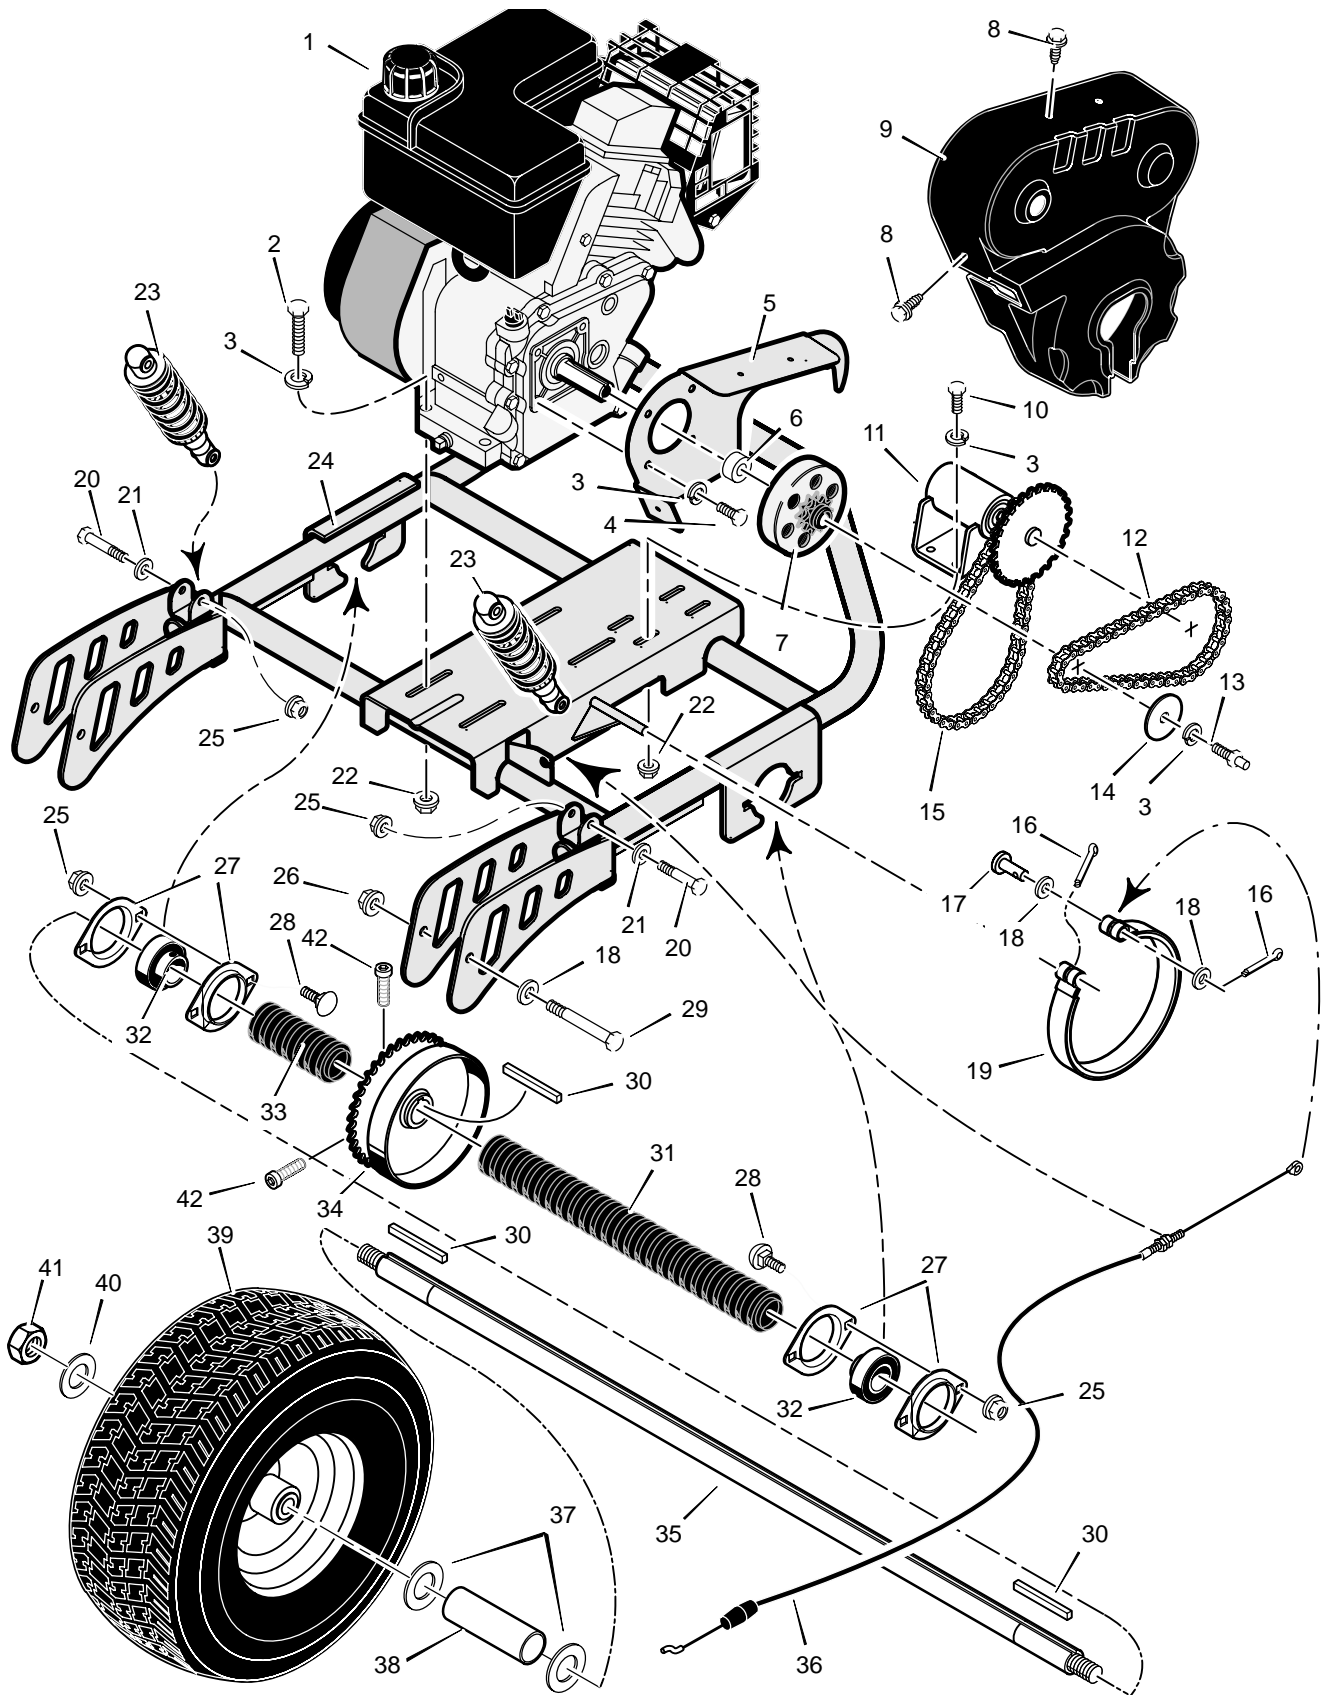

REPAIR PARTS

MURRAY GO-KART

MODEL GT60401x92A
DRIVE

REPAIR PARTS

MURRAY GO-KART

**MODEL GT60401x92A
DRIVE**

Key No.	Description	Part No.	Key No.	Description	Part No.
1	Engine, 6hp *	-----	23	Shock, 200mm/55mm	1201222
2	Bolt, 5/16-18 x 1.5	1x131	24	Frame, Swing	1201214-202
3	Washer, Split	18x16	25	Nut, Flange Locknut 5/16-18	15x88
4	Bolt, Hex 5/16-24 x 0.5	1x62	26	Nut, Flange Locknut 3/8-16	15x84
5	Bracket, Drive Train Guard	1201237	27	Retainer, Axle Bearing	680122
6	Spacer, Pinion Gear/Clutch	92280A	28	Bolt, Carriage 5/16-18 x 0.75	2x64
7	Clutch, Centrifugal	680298	29	Bolt, Hex Head 3/8-16 x 3.5	1x123
8	Screw 1/4-20	26x263	30	Key, 1/4 x 2.9	680260
9	Guard, Drive Train	1201238	31	Sleeve, Axle -18 inch	1201105
10	Bolt, Hex Head 5/16-18 x 1	1x84	32	Bearing, Axle	680162
11	Gear Assembly, Reduction	1201276	33	Sleeve, Axle	1201120
12	Chain, 24 inch	1201227	34	Sprocket and Brake Drum Assy.	1201224
13	Bolt, Grease Fitting	680312	35	Axle	1201084
14	Washer	17x203	36	Cable, Brake	1201225
15	Chain, 25 inch	1201228	37	Washer	17x193
16	Pin, Cotter	30x20	38	Spacer	1201339
17	Pin, Clevis	29x105	39	Tire Assembly	1201393
18	Washer	17x53 Z	40	Washer	17x192
19	Brake, Band	680156	41	Nut, Nylock	15x126
20	Bolt, Hex Head 5/16-18 x 1.75	1x75	42	Screw, Hex Socket 5/16-18x .62	352X1
21	Washer	17x44	—	Manual, Owner's	F-020300M
22	Nut, Flange 5/16-18	15x79			