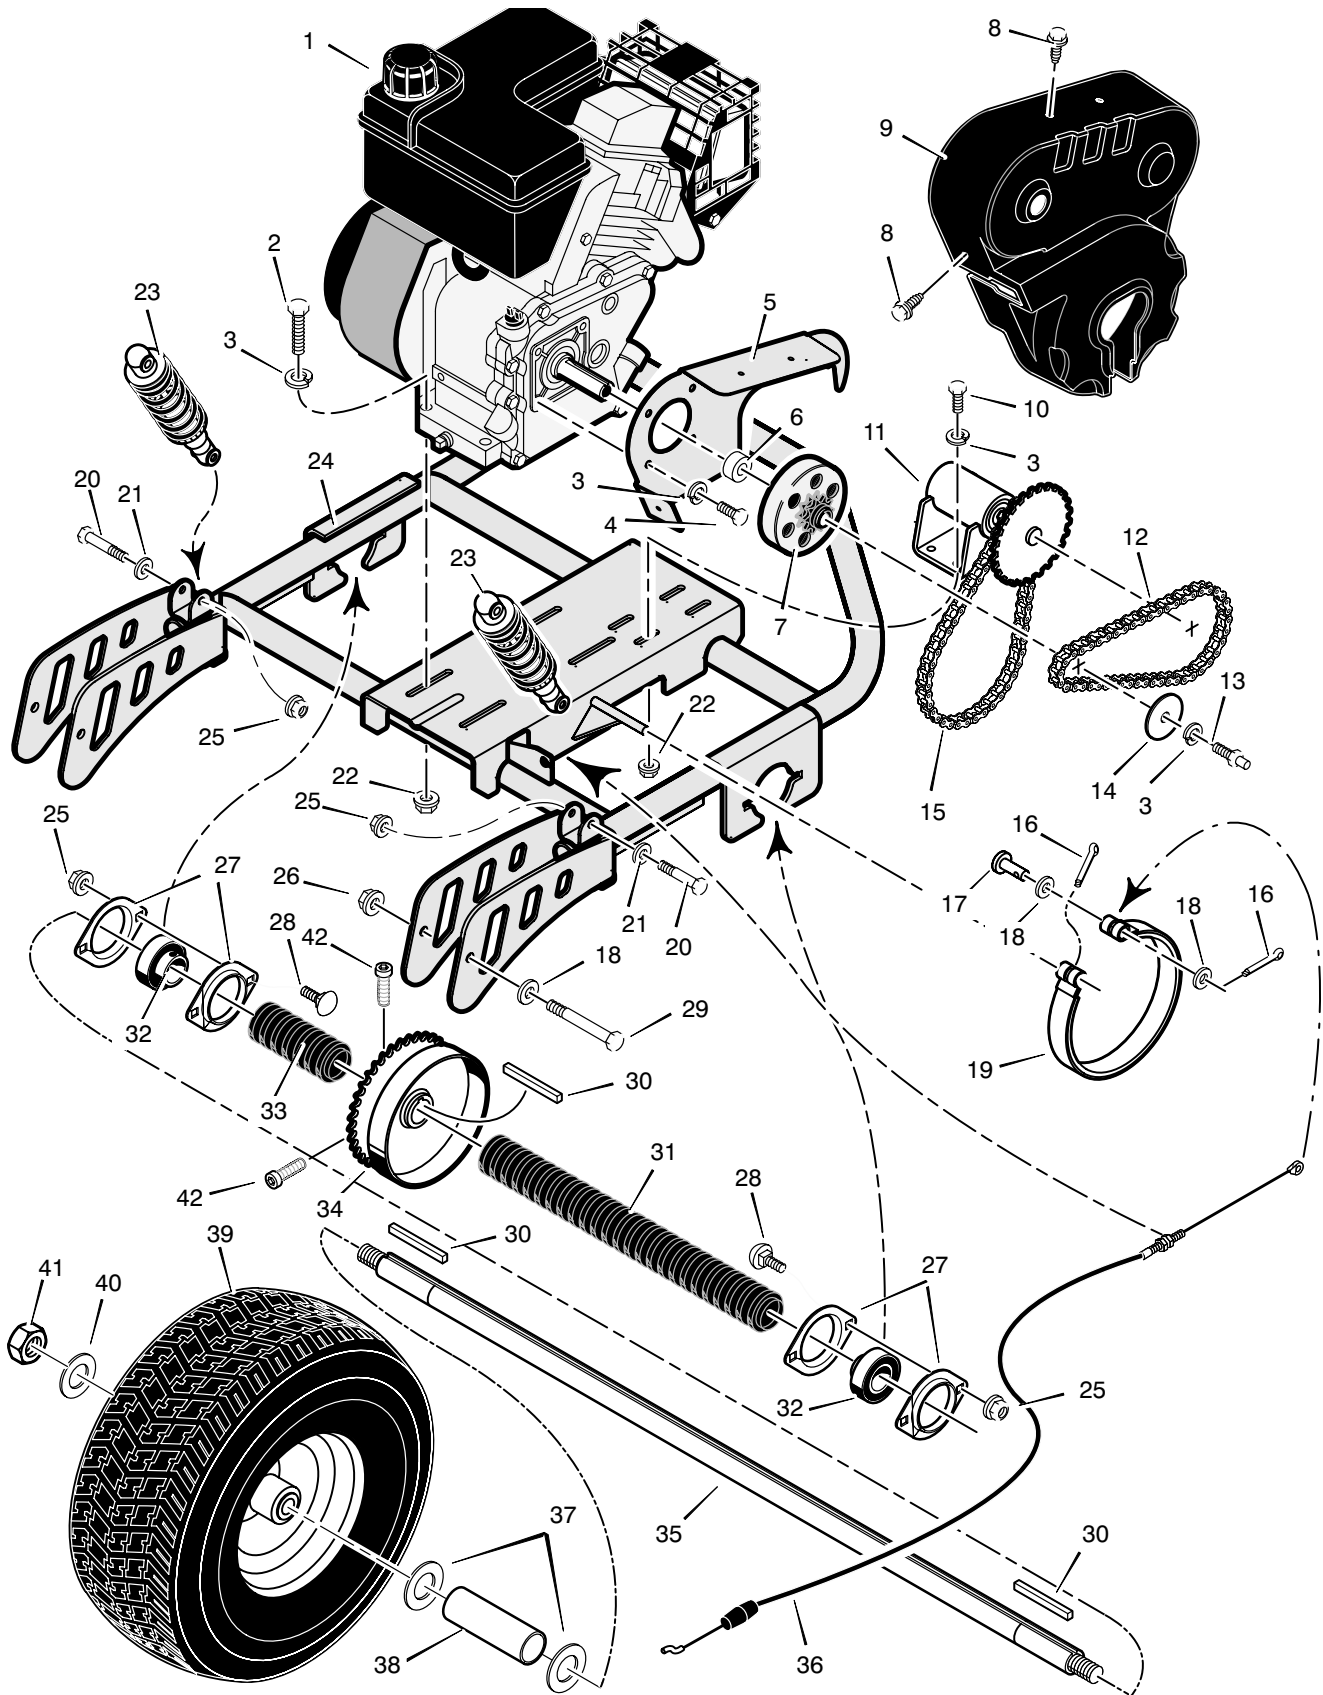

REPAIR PARTS

MURRAY GO-KART

MODEL GT60401x92NA
DRIVE ASSEMBLY

REPAIR PARTS

MURRAY GO-KART

MODEL GT60401x92NA DRIVE ASSEMBLY

Key No.	Part No.	Description	Key No.	Part No.	Description
1	-----	Engine, 6hp *	23	1201222	Shock, 200mm/55mm
2	01x131	Bolt, 5/16-18 x 1.5	24	1201214E811	Frame, Swing
3	018x16	Washer, Split	25	015x88	Nut, Flange Locknut 5/16-18
4	001x62	Bolt, Hex 5/16-24 x 0.5	26	015x84	Nut, Flange Locknut 3/8-16
5	1201237E811	Bracket, Drive Train Guard	27	680122	Retainer, Axle Bearing
6	092280	Spacer, Pinion Gear/Clutch	28	002x64	Bolt, Carriage 5/16-18 x 0.75
7	680298	Clutch, Centrifugal	29	01x123	Bolt, Hex Head 3/8-16 x 3.5
8	26x263	Screw 1/4-20	30	680260	Key, 1/4 x 2.9
9	1201238E701	Guard, Drive Train	31	1201105	Sleeve, Axle -18 inch
10	001x84	Bolt, Hex Head 5/16-18 x 1	32	680162	Bearing, Axle
11	1201276	Gear Assembly, Reduction	33	1201120	Sleeve, Axle
12	1201227	Chain, 24 inch	34	1201224	Sprocket and Brake Drum Assy.
13	680312	Bolt, Grease Fitting	35	1201084	Axle
14	17x203	Washer	36	1201225	Cable, Brake
15	1201228	Chain, 25 inch	37	17x193	Washer
16	030x20	Pin, Cotter	38	1201339	Spacer
17	29x105	Pin, Clevis	39	1201516	Wheel and Tire Assembly -Rear
18	017x53	Washer	40	17x192	Washer
19	680156	Brake, Band	41	15x126	Nut, Nylock
20	001x75	Bolt, Hex Head 5/16-18 x 1.75	42	352X1	Screw, Hex Socket 5/16-18x .62
21	017x44	Washer	—	F-040300C	Manual, Owner's
22	015x79	Nut, Flange 5/16-18			