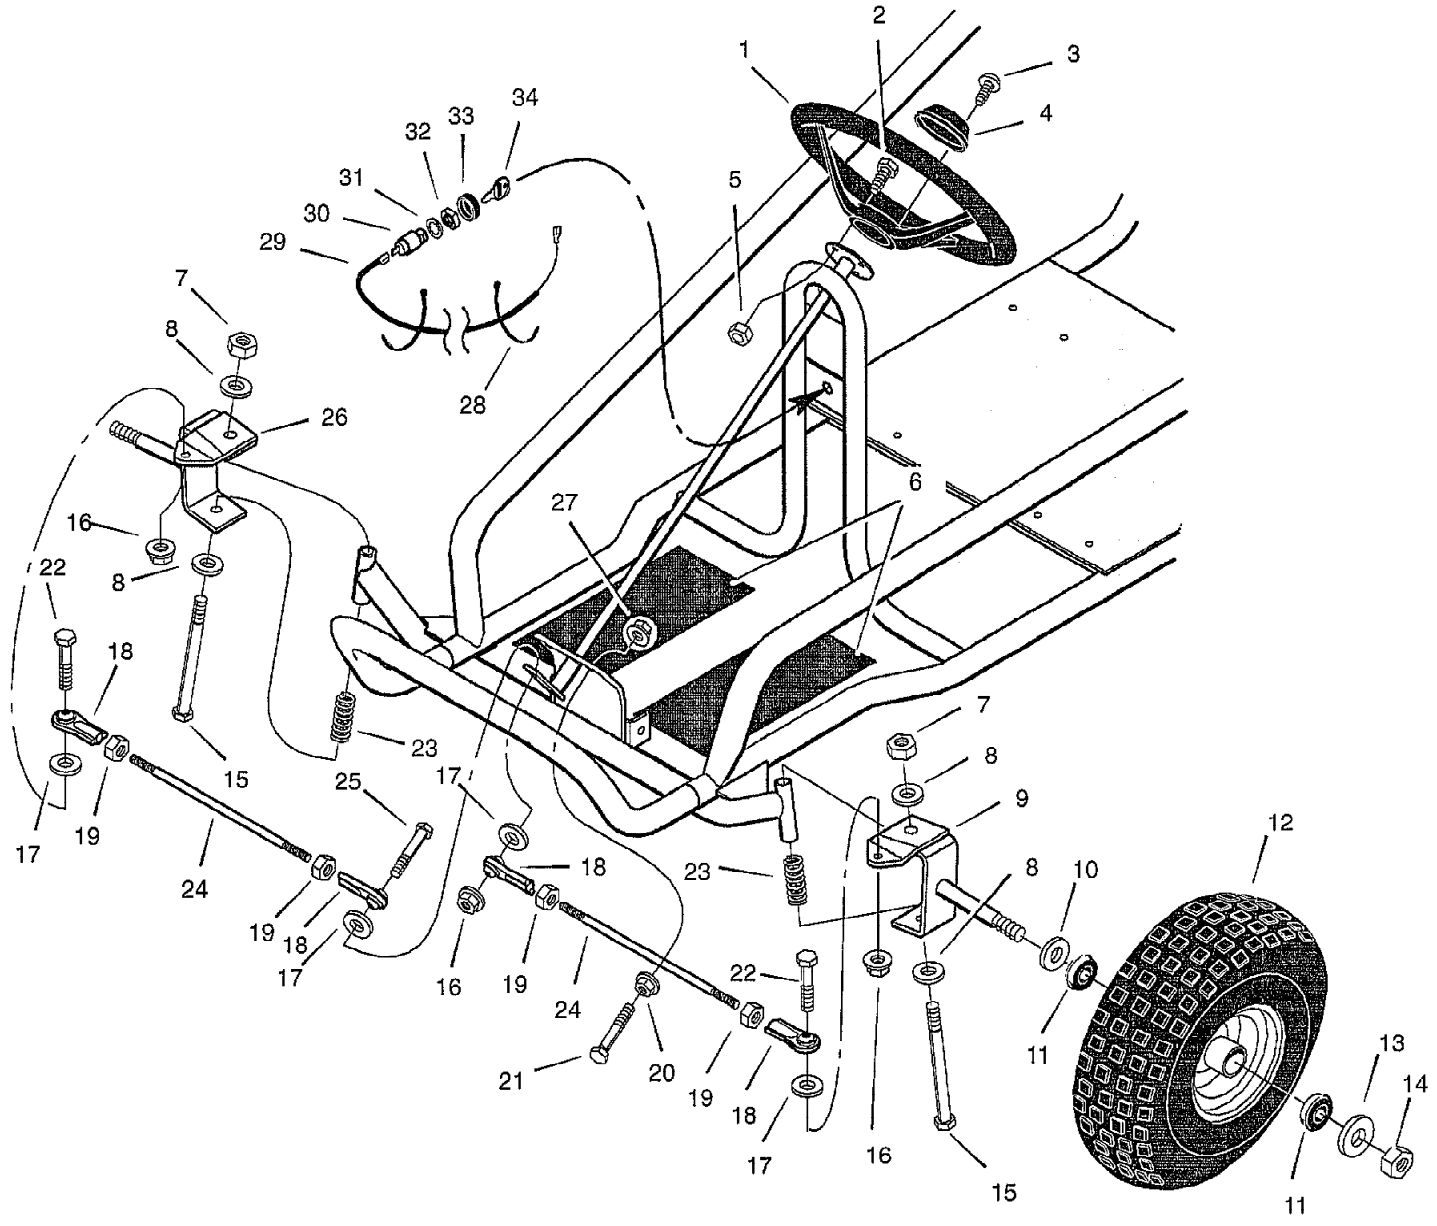

REPAIR PARTS

MURRAY GO-KART STEERING

MODEL GT60501x92D

REPAIR PARTS

MURRAY GO-KART STEERING

MODEL GT60501x92D

Key No.	Description	Part No.	Key No.	Description	Part No.
1	Wheel, Steering	680246	17	Washer	17x53 Z
2	Bolt	1x71	18	End, Tie Rod	680070
3	Screw	26x285	19	Nut	15x33
4	Cap, Steering Wheel	680060	20	Nut, Flange	15x134
5	Nut	15x89	21	Bolt	1x167
6	Mat	680165	22	Bolt	1x108
7	Nut	15x41	23	Spring, Compression	164x33
8	Washer	17x102	24	Rod, Tie	680248 Z
9	Spindle Assembly, Left	680215E549	25	Bolt	1x87
10	Spacer	740173	26	Spindle Assembly, Right	680214E549
11	Bearing	680106	27	Nut, Flange	15x112
12	Wheel and Tire, Front	680236	28	Strap, Tie	71372
	Tire 145 / 70-6	776931	29	Harness, Wire	680245
	Tube	407047	30	Switch, Recoil Start	23665
	Valve Stem	24373	31	Washer	19x40
13	Washer	17x197	32	Nut	91489
14	Nut, Axle	15x128	33	Cap	91488
15	Bolt	1x166	34	Key	672220
16	Nut, Flange	15x84