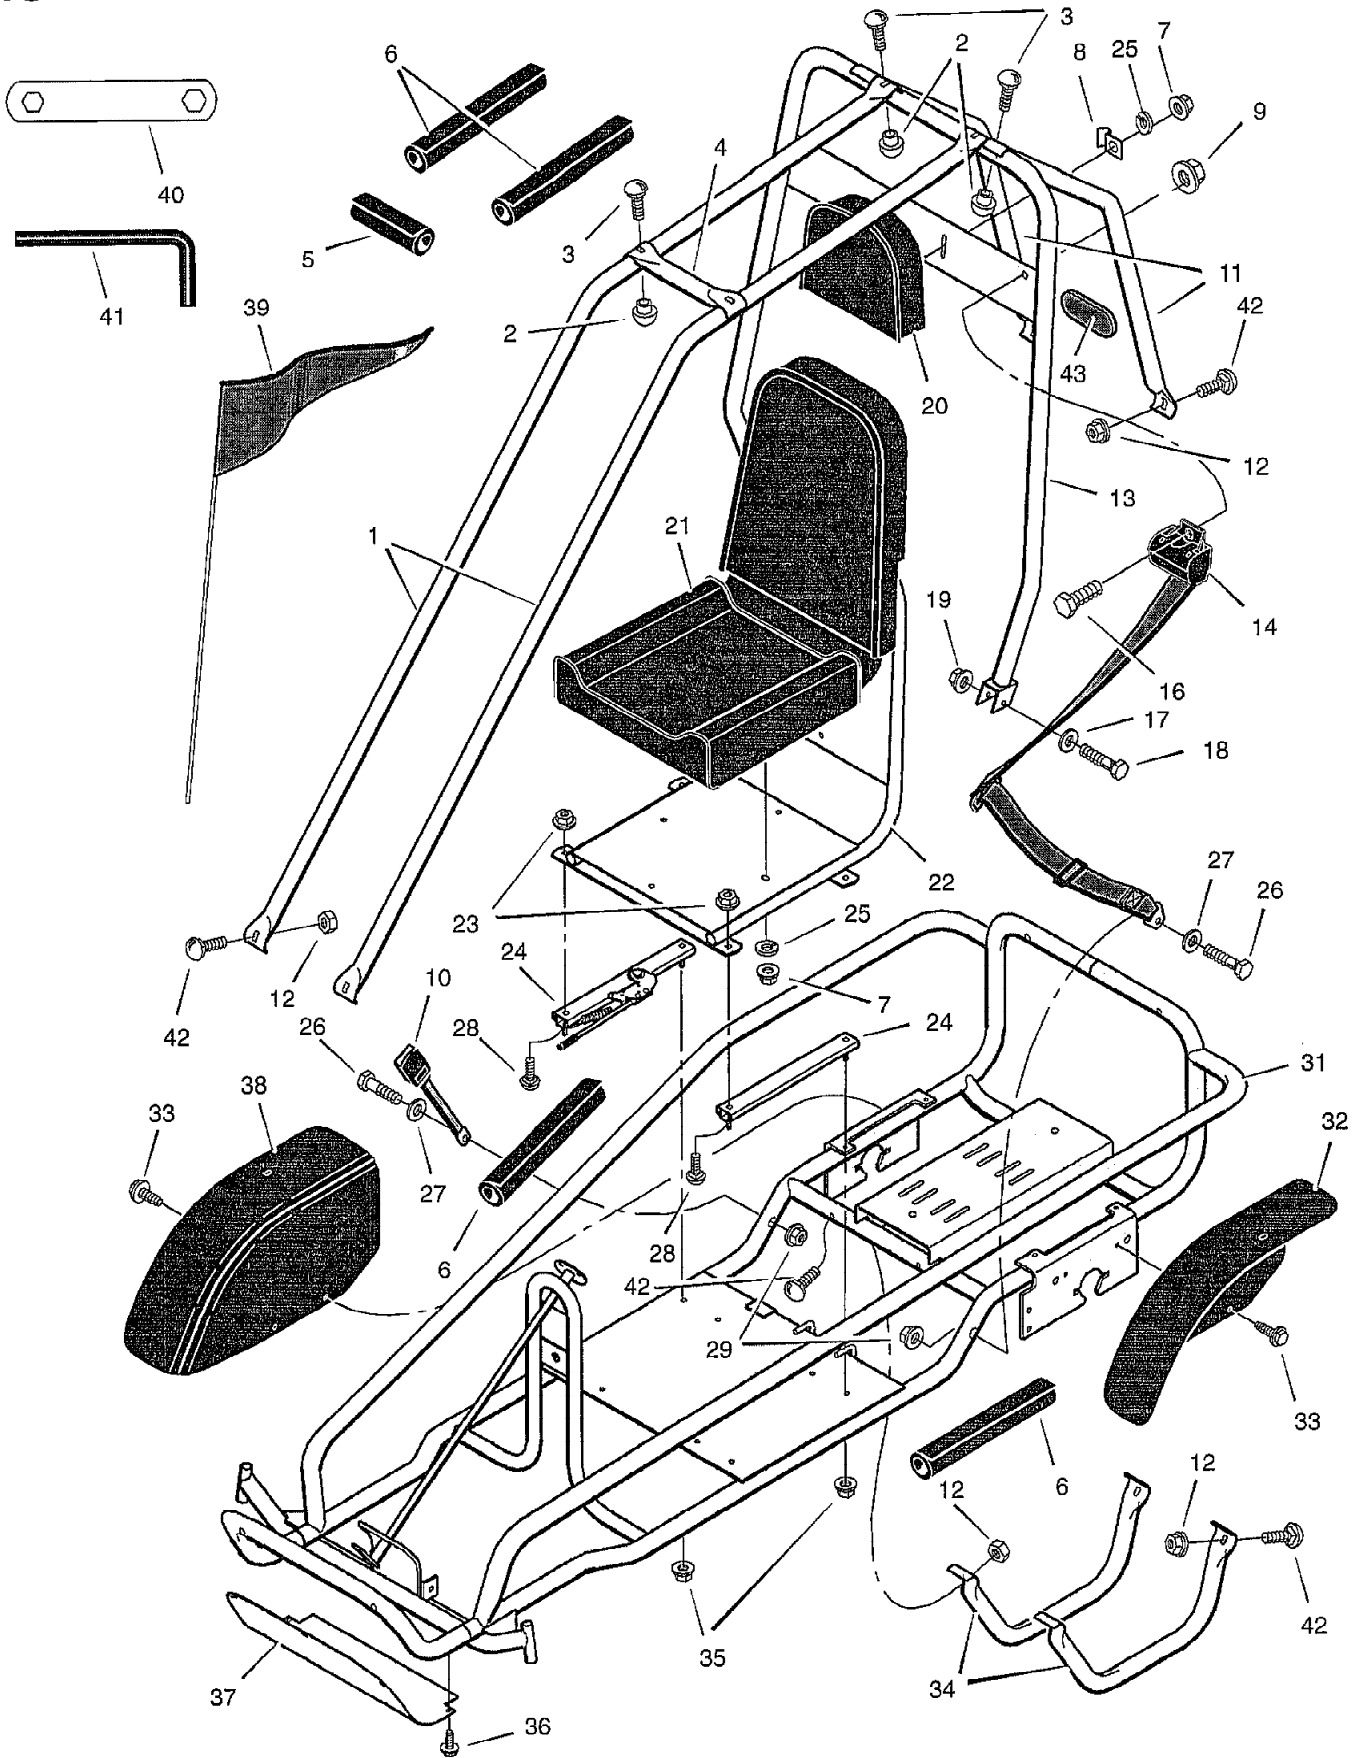

# REPAIR PARTS

MURRAY GO-KART BODY

MODEL GT60501x92D

# REPAIR PARTS

MURRAY GO-KART BODY

MODEL GT60501x92D

Key No.	Description	Part No.	Key No.	Description	Part No.
1	Frame Tubes	680289E549	23	Nut, Flange	15x79
2	Nut, Barrel	15x135	24	Bracket, Seat Adjustment	680164
3	Bolt, Carriage	2x83	25	Washer	18x32
4	Tube, Cross Brace	680189E549	26	Bolt	1x87
5	Pad, Tube	680267	27	Washer	17x53 Z
6	Pad, Tube	680266	28	Bolt, Carriage	2x64
7	Nut, Flange	15x82	29	Nut, Flange	15x84
8	Bracket, Flag	680036 Z	31	Chassis and Frame Assembly	680220E549
9	Nut, Flange	15x136	32	Fender, Left	680224
10	Belt, Seat – Cable Anchor	680314	33	Screw	26x274
11	Frame Tube, Rear	680188E549	34	Tube, Bottom	680168E549
12	Nut	15x123	35	Nut, Flange	15x88
13	U-Tube Assembly	680217E549	36	Screw	26x263
14	Belt, Seat – Retractor	680316	37	Floorpan, Front	680195E549
16	Bolt, Shoulder	9x66	38	Fender, Right	680223
17	Washer	17x44	39	Flag	680073
18	Bolt	1x120	40	Wrench, Assembly	680230 Z
19	Nut, Flange	15x79	41	Wrench, Hex	680274
20	Headrest	680258	42	Bolt, Carriage	2x91
21	Seat	680301	43	Reflector	680059
22	Frame Assembly, Seat	680178E549	—	Book, Instruction	F-000303L

# REPAIR PARTS

MURRAY GO-KART DRIVE

MODEL GT60501x92D