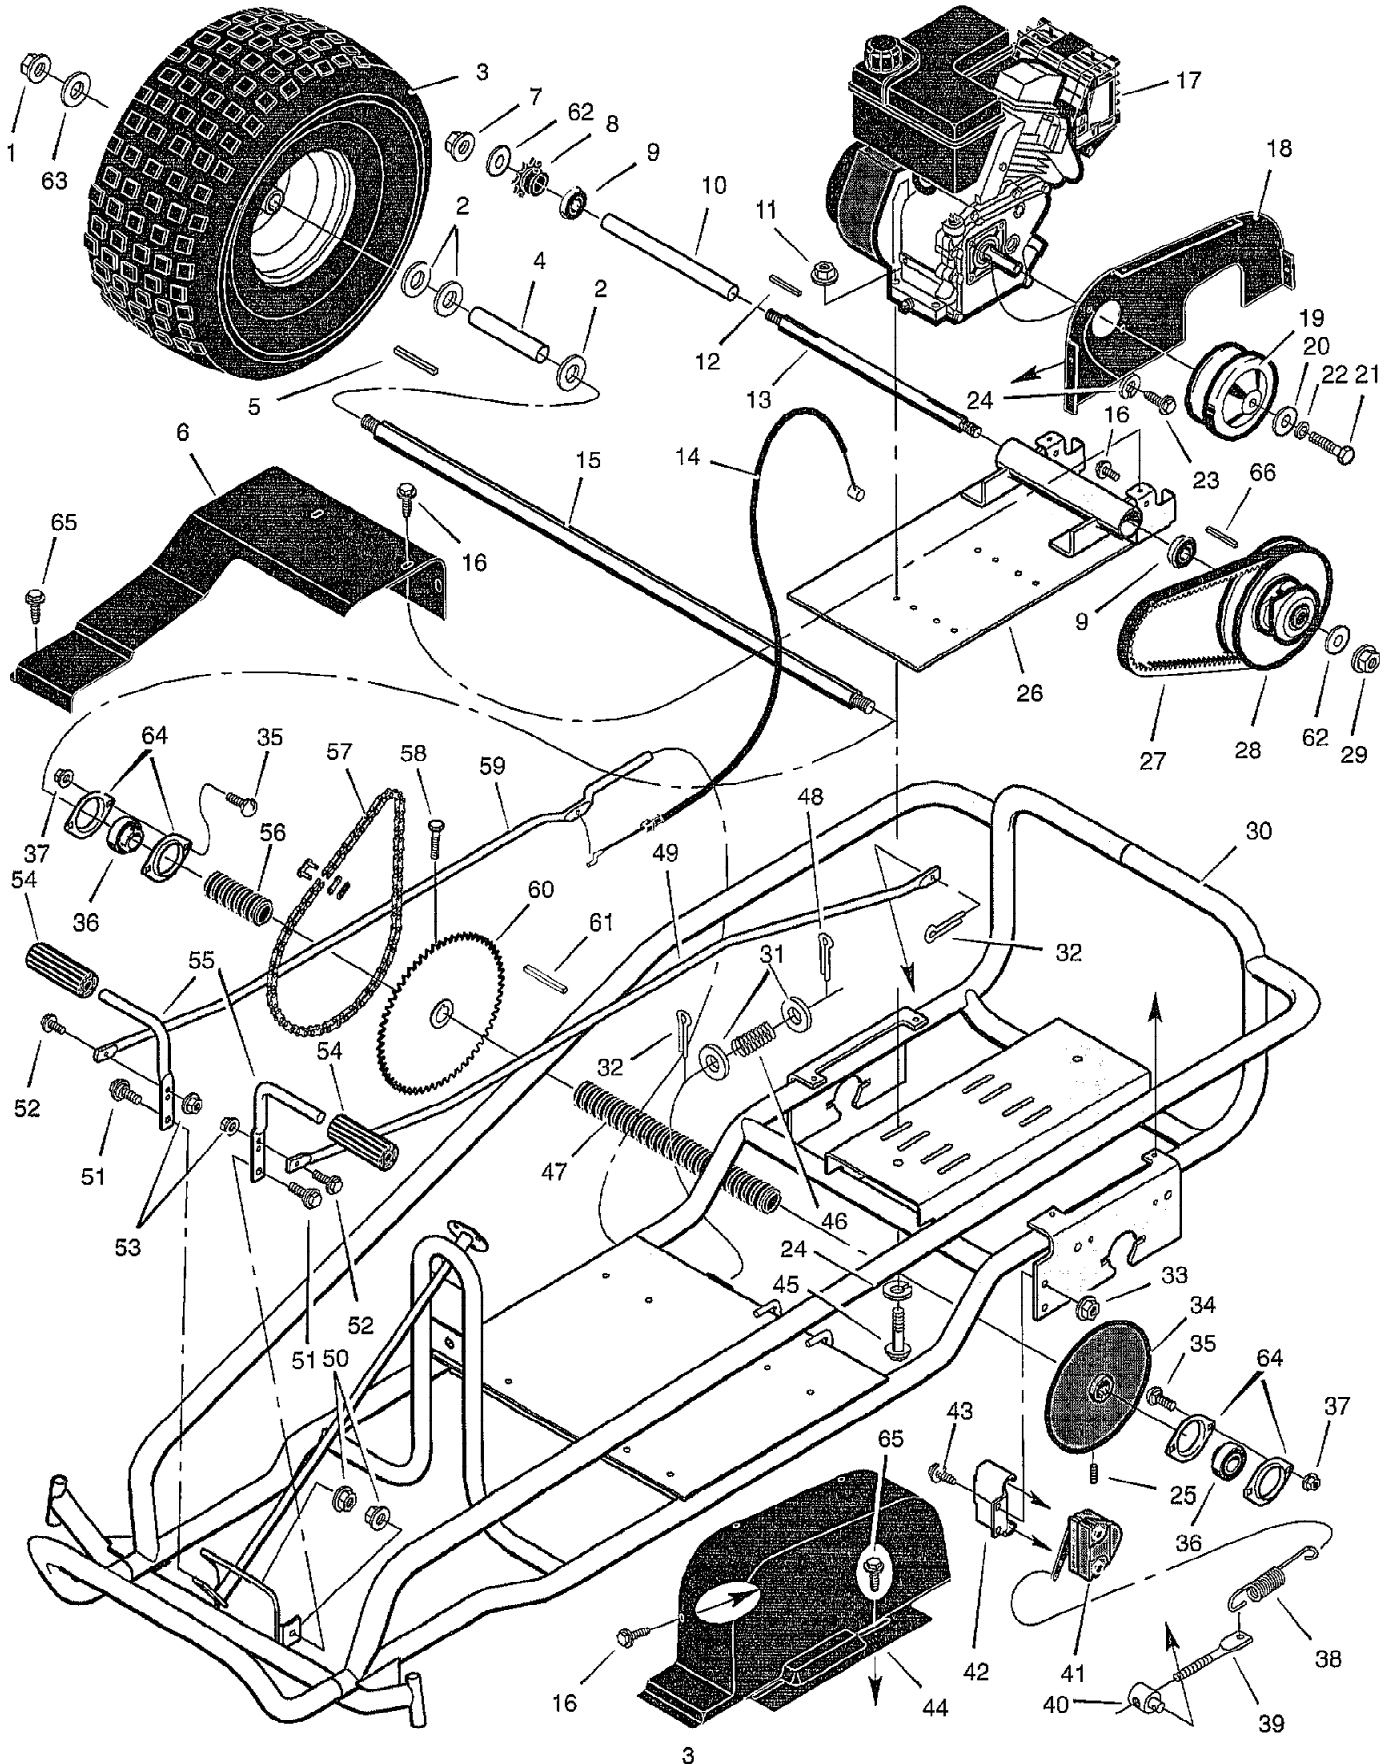

REPAIR PARTS

MURRAY GO-KART DRIVE

MODEL GT60501x92D

REPAIR PARTS

MURRAY GO-KART DRIVE

MODEL GT60501X92D

Key No.	Description	Part No.	Key No.	Description	Part No.
1	Nut, Axle	15x126	33	Nut, Flange	15x84
2	Washer	17x193	34	Brake, Disc	680242
3	Wheel and Tire Assembly, Rear	680237	35	Bolt, Carriage	2x64
—	Tire 18 x 9.50-8	776930	36	Bearing Assembly, Axle	680162
—	Tube	407049	37	Nut, Flange	15x88
—	Valve Stem	24373	38	Spring, Extension	165x139
4	Tube, Axle Spacer	252x52 Z	39	Link	680252
5	Key, Square	680260	40	Nut, Adjuster	21920
6	Cover, Chain	680227	41	Brake Assembly, Caliper	680243
7	Nut, Flange	15x128		Pads, Caliper Brake	776938
8	Sprocket	680163	42	Bracket, Brake	680244
9	Bearing	680161	43	Bolt	2x90
10	Spacer, Bearing Tube	680249	44	Cover, Torque Converter	680225
11	Nut, Flange	15x79	45	Bolt	1x98
12	Key, Square	680259	46	Spring	164x32
13	Shaft, Secondary Drive	680222	47	Cover, Axle	680254
14	Cable, Accelerator	680093	48	Pin, Cotter	30x49
15	Axle	680247	49	Rod, Brake	680261E549
16	Screw	26x263	50	Nut, Flange	15x84
17	Engine *	*	51	Bolt, Shoulder	9x51
18	Plate, Torque Converter	680228E549	52	Bolt, Shoulder	9x65
19	Driver, Torque Converter	680167	53	Nut, Flange	15x89
20	Washer	17x146 Z	54	Pedal	21544
21	Bolt	1x66	55	Arm, Pedal	680286E549
22	Lockwasher	18x15	56	Cover, Axle	680255
23	Screw	1x62	57	Chain & Master Link	776925
24	Lockwasher	18x16	58	Bolt	1x160
25	Screw, Set	1x160	59	Rod, Accelerator	680262E549
26	Plate Assembly, Engine	680219E549	60	Sprocket	680221
27	Belt, Torque Converter	37x98	61	Key, Square	680260
28	Driven, Torque Converter	680166	62	Washer	17x100
29	Nut, Flange	15x128	63	Washer	17x192
30	Chassis and Frame Assembly	680220E549	64	Retainer	680122
31	Washer	17x53 Z	65	Screw	26x274
32	Pin, Cotter	30x20	66	Key	680273

* Parts are available from an Engine Authorized Service Center. See "Engines, Gasoline" or "Gasoline Engines" in the yellow pages of the telephone directory.