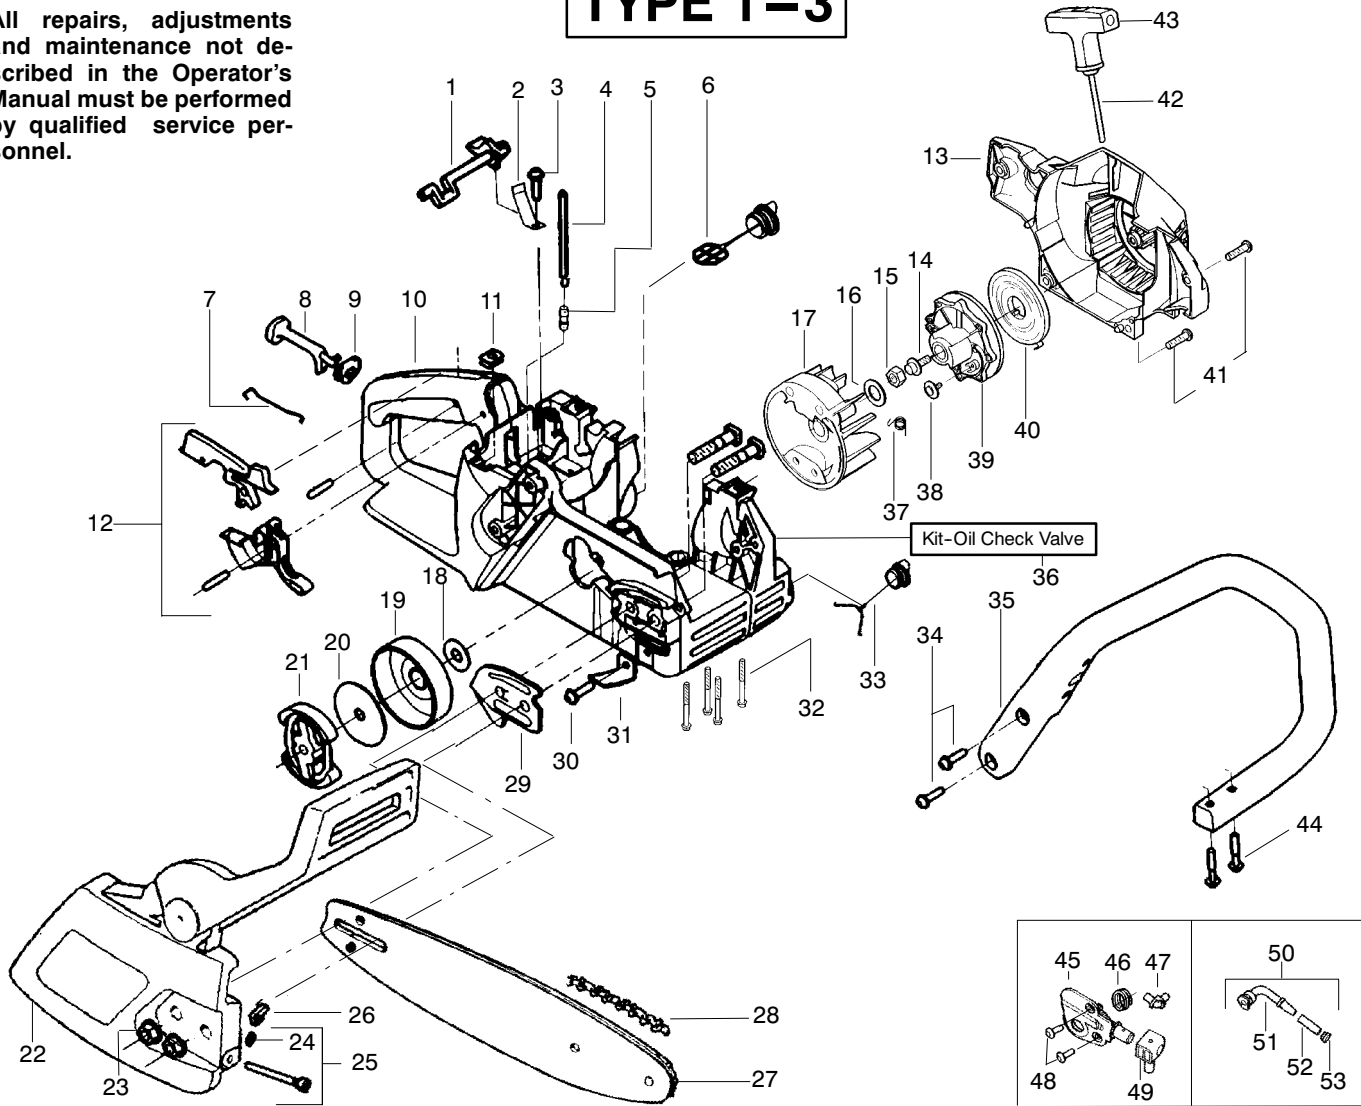

⚠ WARNING
All repairs, adjustments and maintenance not described in the Operator's Manual must be performed by qualified service personnel.

TYPE 1-3

Ref.	Part No.	Description	Ref.	Part No.	Description	Ref.	Part No.	Description
1.	530038227	Lever-Switch (Includes Pin)	21.	530014949	Assy. - Clutch	41.	530015892	Screw.
2.	530016149	Spring-Switch	22.	530056960	Assy-Chain Brake	42.	530069232	Kit-Rope
3.	530015775	Screw	23.	530015917	Nut-Bar Mounting	43.	530056402	Handle-Starter
4.	530069216	Kit-Fuel Line (Large)	24.	530038593	Retainer-Bar Adjust	44.	530015940	Screw
5.	530023877	Fitting	25.	530069611	Kit-Bar Adjust (incl.24,26)	45.	530071259	Kit-Oil Pump
6.	530047192	Assy-Fuel Cap	26.	530015826	Pin-Bar Adjust			(incl 46,47,49)
7.	530037809	Wire-Throttle	27.	530044692	Bar - 16"	46.	530037820	Gear-Worm Spring
8.	530047989	Lever-Choke	28.	952051534	Chain - 16"	47.	530049477	Elbow-Oil Pickup
9.	530038406	Grommet-Choke Knob	29.	530038238	Plate-Bar Mounting	48.	530016064	Screw
10.	530056607	Assy-Chassis	30.	530015814	Screw	49.	530019206	Seal Block
11.	530015922	Nut-Speed	31.	530029850	Chain Catcher	50.	530047663	Assy-Oil-Pickup
12.	530071305	Kit-Trigger & Lockout	32.	530016132	Screw			(Incl. 51-53)
13.	530054717	Housing-Fan	33.	530010846	Assy-Oil Cap	51.	530038373	Pickup-Oiler
14.	530015920	Screw	34.	530015814	Screw	52.	530037821	Filter-Oil
15.	530016134	Nut-Flywheel	35.	530056798	Handle-Front	53.	530030189	Plug-Oil Filter
16.	530015127	Washer-Flywheel	36.	530071666	Kit-Oil Check Valve			
17.	530039209	Assy-Flywheel	37.	530023817	Spring - Starter Dog			
18.	530015907	Washer - Thrust	38.	530016080	Screw			
19.	530047061	Assy-Drum W/brg.	39.	530037817	Pulley-Starter			
20.	530015611	Washer-Clutch	40.	530027531	Spring-Starter			

↗ = NEW PART NUMBER FOR THIS IPL

★ = REFER TO THE SERVICE REFERENCE INDICATED FOR MORE INFORMATION. (LOCATED AT END OF IPL)