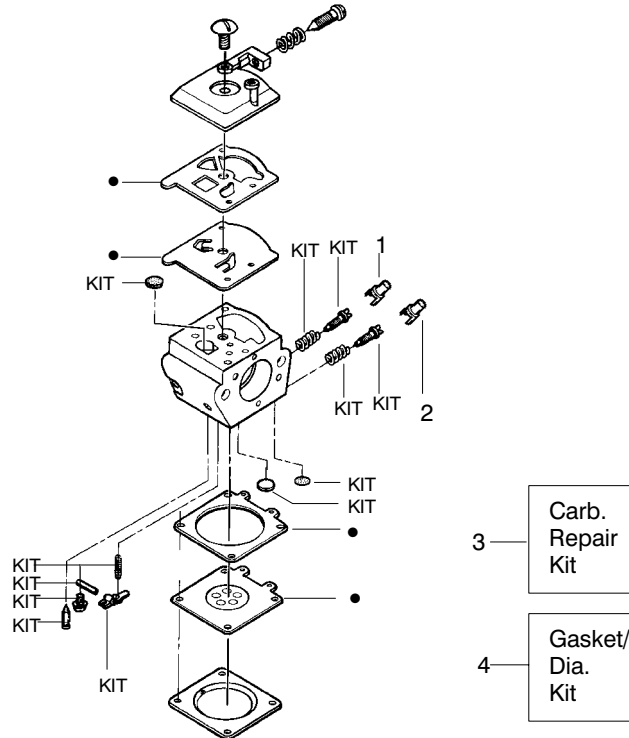

↗ = NEW PART NUMBER FOR THIS IPL

★ = REFER TO THE SERVICE REFERENCE INDICATED FOR MORE INFORMATION. (LOCATED AT END OF IPL)

Walbro
Carburetor Assembly
WT324 – #530069703

Ref.	Part No.	Description
1.	530038479	Limiter Cap – High (brown)
2.	530038478	Limiter Cap – Low (tan)
3.	–	Carburetor Repair Kit (KIT = Indicates Contents)
	530069826	Walbro (WT324)
4.	–	Gasket Diaphragm Kit (● Indicates Contents)
	530069844	Walbro (WT324)