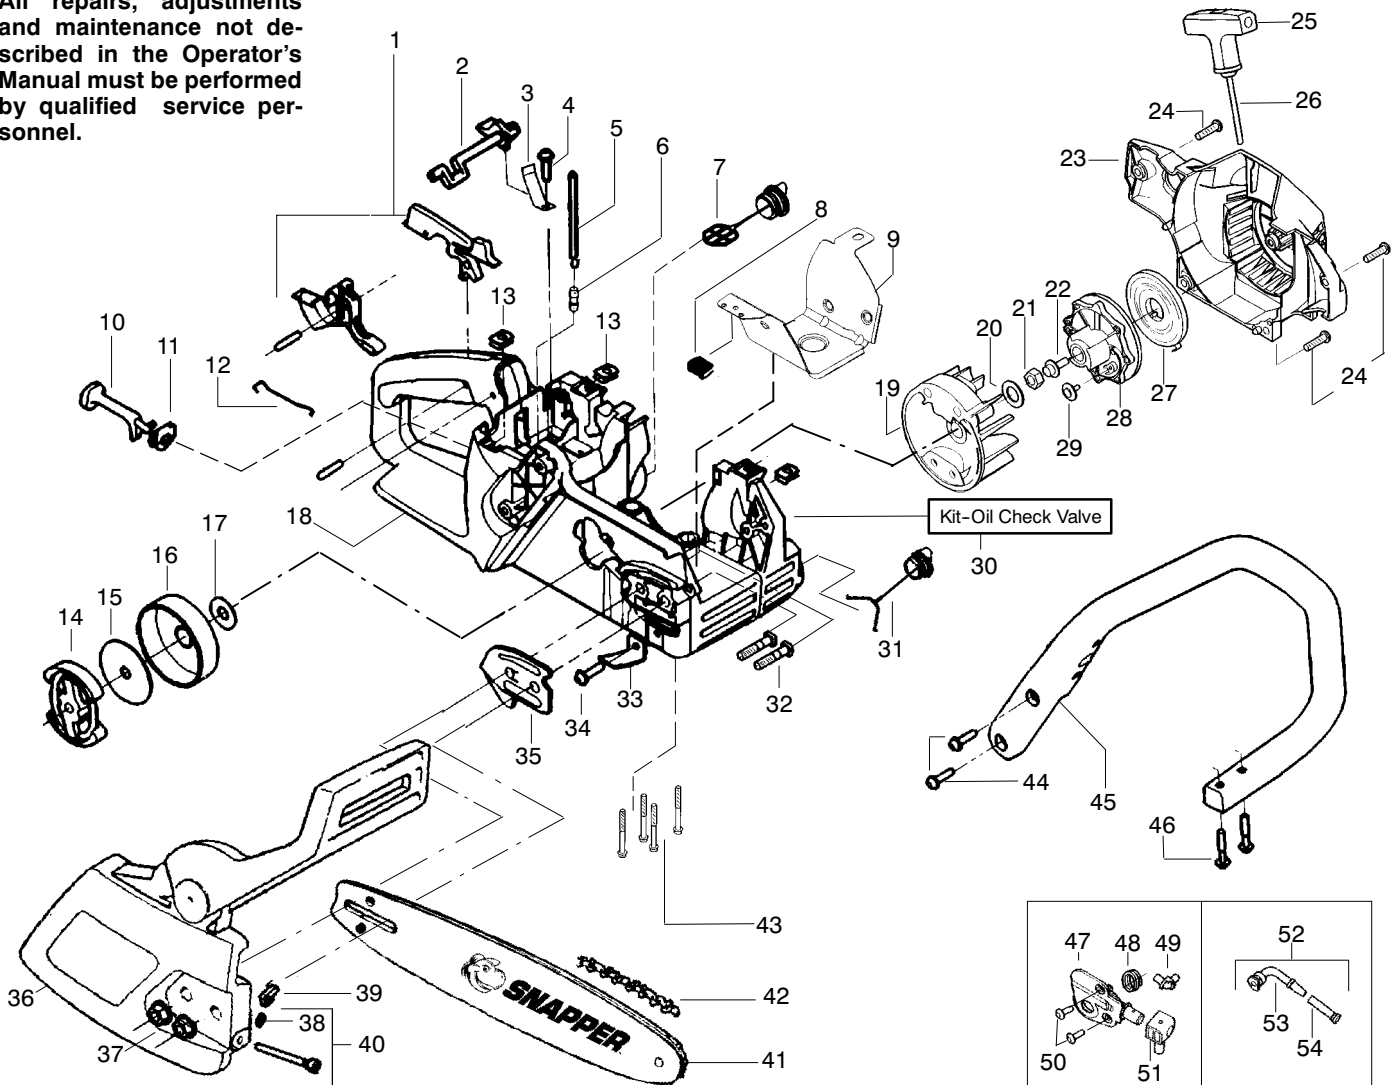

⚠ WARNING
All repairs, adjustments and maintenance not described in the Operator's Manual must be performed by qualified service personnel.

Ref.	Part No.	Description	Ref.	Part No.	Description	Ref.	Part No.	Description
1.	530071305	Kit-Trigger & Lockout (Includes Pin)	22.	530015920	Screw	42.	952051211	Chain - 16"
2.	530038227	Lever-Switch	23.	530054717	Housing-Fan	43.	530016132	Screw
3.	530016149	Spring-Switch	24.	530015892	Screw	44.	530015814	Screw
4.	530015775	Screw	25.	530037485	Handle-Starter	45.	530056798	Handle-Front
5.	530069216	Kit-Fuel Line (Large)	26.	530069232	Kit-Rope	46.	530015940	Screw
6.	530023877	Fitting - Fuel line	27.	530027531	Spring-Starter	47.	530071259	Kit-Oil Pump (incl 48,49,51)
7.	530047192	Assy-Fuel Cap w/ret.	28.	530037817	Pulley-Starter	48.	530037820	Gear-Worm Spring
8.	530055322	Clip - "U"	29.	530016080	Screw	49.	530049477	Elbow-Oil Pickup
9.	530055183	Shield - Heat	30.	530071666	Kit-Oil Check Valve	50.	530016064	Screw
10.	530047989	Lever-Choke	31.	530010846	Assy-Oil Cap	51.	530019206	Block-Seal
11.	530038406	Grommet-Choke lever	32.	530016133	Bolt - Bar	52.	530047663	Assy-Oil-Pickup (Incl. 53, 54)
12.	530037809	Wire-Throttle	33.	530029850	Chain Catcher	53.	530038373	Pickup-Oiler
13.	530015922	Nut-Speed	34.	530015814	Screw	54.	530056533	Filter-Oil
14.	530014949	Assy.-Clutch	35.	530038238	Plate-Bar Mounting			Not Shown
15.	530015611	Washer-Clutch	36.	530056960	Assy.-Chain Brake			
16.	530047061	Assy-Drum W/brg.	37.	530015917	Nut-Bar Mounting			
17.	530015907	Washer - Thrust	38.	530038593	Retainer-Bar Adjust			
18.	530056607	Assy-Chassis	39.	530015826	Pin-Bar Adjust			
19.	530039187	Assy-Flywheel	40.	530069611	Kit-Bar Adjust (incl 38,39)			
20.	530015127	Washer-Flywheel	41.	530044909	Bar - 16"		530164161	Operator Manual
21.	530016134	Nut-Flywheel					530057757	Decal-Warning