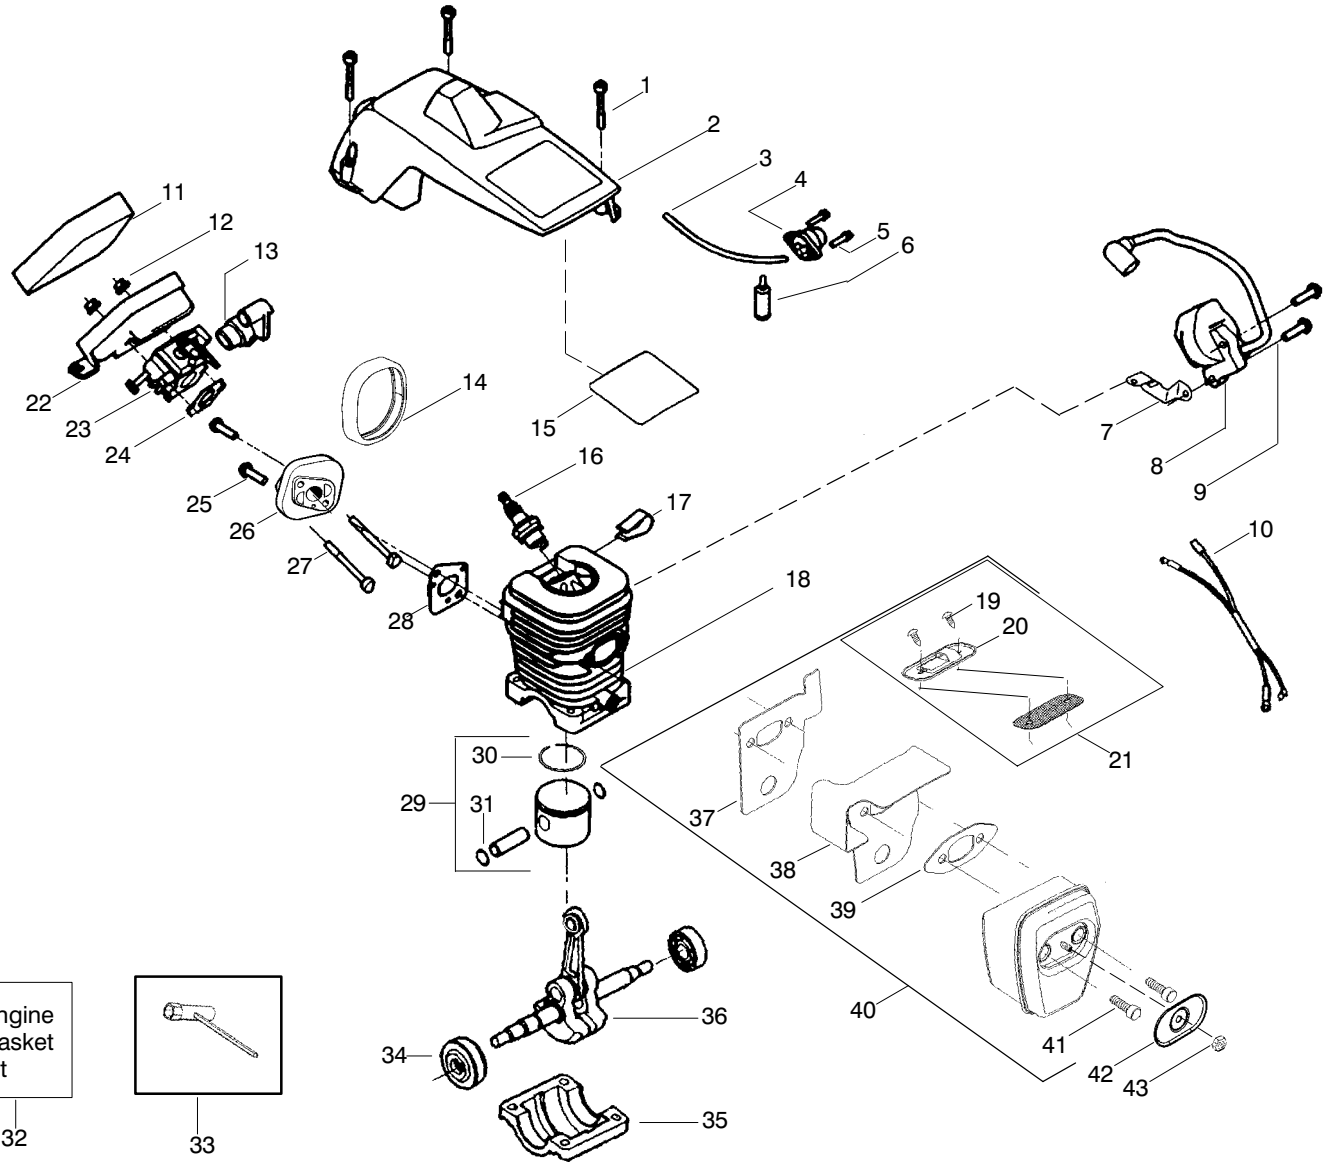

⚠ WARNING
All repairs, adjustments and maintenance not described in the Operator's Manual must be performed by qualified service personnel.

Ref.	Part No.	Description	Ref.	Part No.	Description	Ref.	Part No.	Description
1.	530071305	Kit-Trigger & Lockout (Includes Pin)	22.	530015920	Screw	42.	952051211	Chain - 16"
2.	530038227	Lever-Switch	23.	530054717	Housing-Fan	43.	530016132	Screw
3.	530016149	Spring-Switch	24.	530015892	Screw	44.	530015814	Screw
4.	530015775	Screw	25.	530037485	Handle-Starter	45.	530056798	Handle-Front
5.	530069216	Kit-Fuel Line (Large)	26.	530069232	Kit-Rope	46.	530015940	Screw
6.	530023877	Fitting - Fuel line	27.	530027531	Spring-Starter	47.	530071259	Kit-Oil Pump (incl 48,49,51)
7.	530047192	Assy-Fuel Cap w/ret.	28.	530037817	Pulley-Starter	48.	530037820	Gear-Worm Spring
8.	530055322	Clip - "U"	29.	530016080	Screw	49.	530049477	Elbow-Oil Pickup
9.	530055183	Shield - Heat	30.	530071666	Kit-Oil Check Valve	50.	530016064	Screw
10.	530047989	Lever-Choke	31.	530010846	Assy-Oil Cap	51.	530019206	Block-Seal
11.	530038406	Grommet-Choke lever	32.	530016133	Bolt - Bar	52.	530047663	Assy-Oil-Pickup (Incl. 53, 54)
12.	530037809	Wire-Throttle	33.	530029850	Chain Catcher	53.	530038373	Pickup-Oiler
13.	530015922	Nut-Speed	34.	530015814	Screw	54.	530056533	Filter-Oil
14.	530014949	Assy.-Clutch	35.	530038238	Plate-Bar Mounting			Not Shown
15.	530015611	Washer-Clutch	36.	530056960	Assy.-Chain Brake			
16.	530047061	Assy-Drum W/brg.	37.	530015917	Nut-Bar Mounting			
17.	530015907	Washer - Thrust	38.	530038593	Retainer-Bar Adjust			
18.	530056607	Assy-Chassis	39.	530015826	Pin-Bar Adjust			
19.	530039187	Assy-Flywheel	40.	530069611	Kit-Bar Adjust (incl 38,39)			
20.	530015127	Washer-Flywheel	41.	530044909	Bar - 16"		530164161	Operator Manual
21.	530016134	Nut-Flywheel					530057757	Decal-Warning