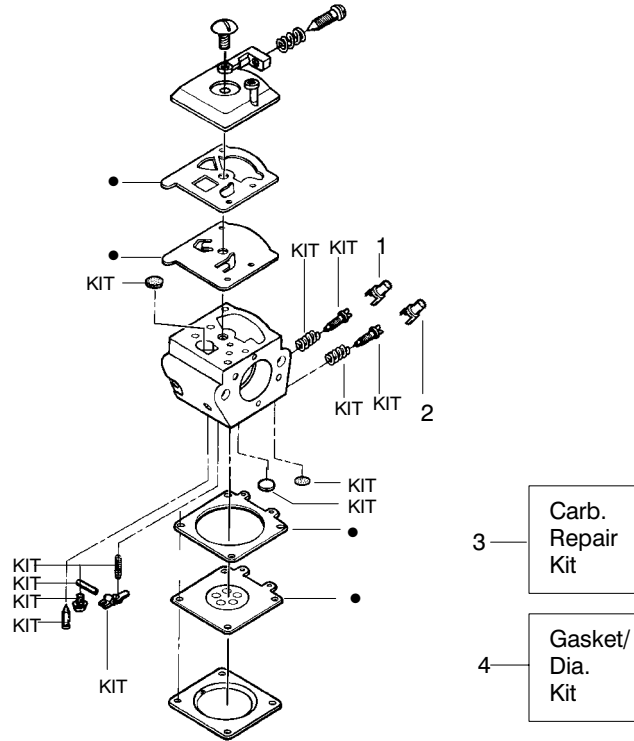

Walbro
Carburetor Assembly
WT324 – #530069703

Ref.	Part No.	Description
1.	530038479	Limiter Cap – High (brown)
2.	530038478	Limiter Cap – Low (tan)
3.	–	Carburetor Repair Kit (KIT = Indicates Contents)
	530069826	Walbro (WT324)
4.	–	Gasket Diaphragm Kit (● Indicates Contents)
	530069844	Walbro (WT324)

Kit – Carburetor Assembly No. 530071620 - WT-624

Note: No Repair kits are available for this carburetor, please order the complete assembly part number 530-071620 - WT-624