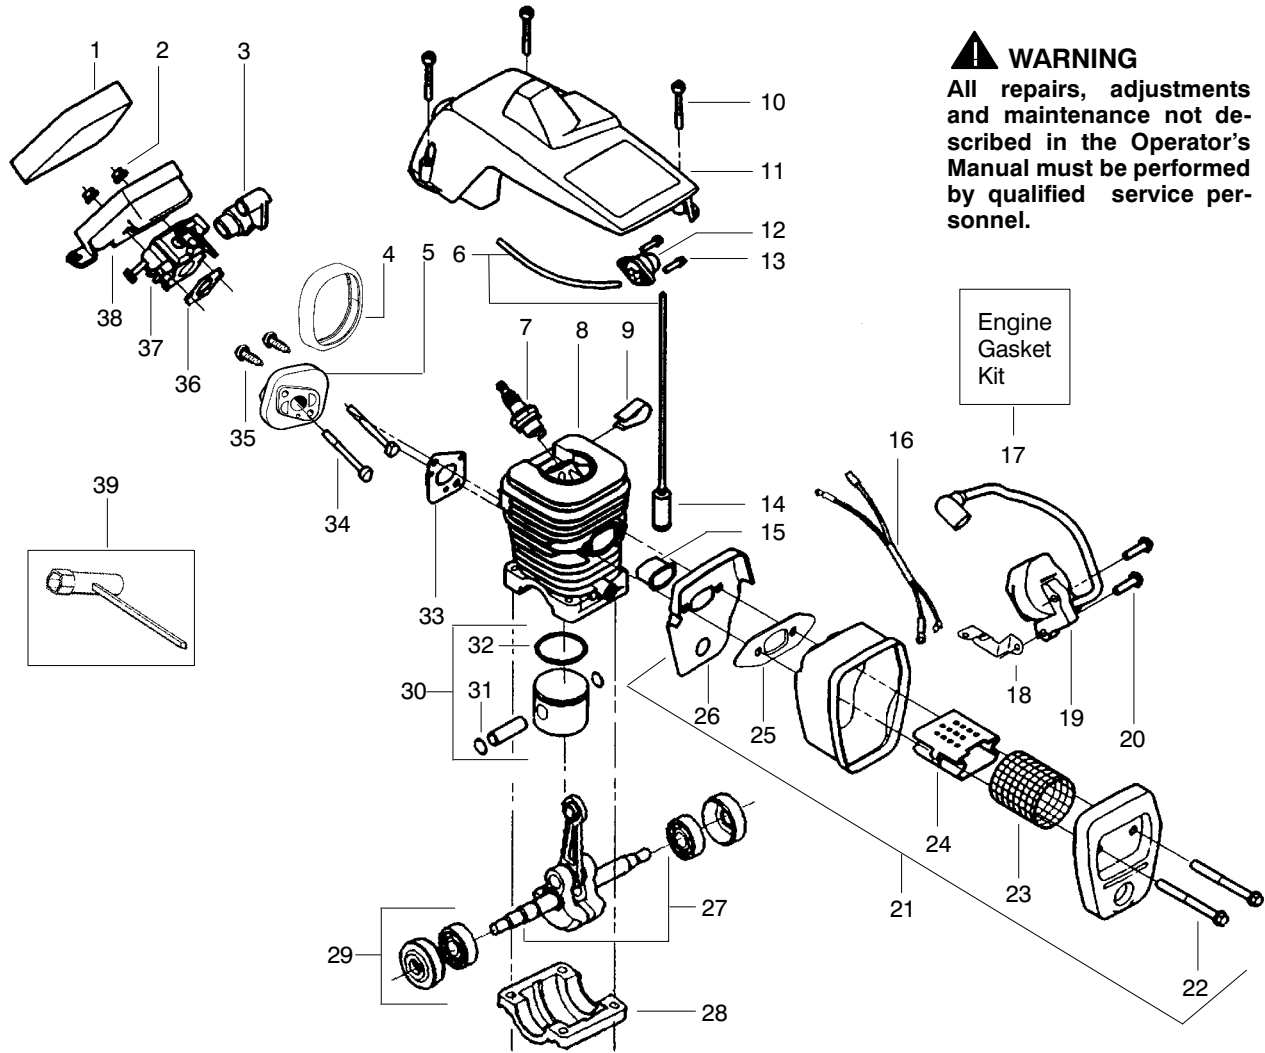

⚠ WARNING
All repairs, adjustments and maintenance not described in the Operator's Manual must be performed by qualified service personnel.

Ref.	Part No.	Description	Ref.	Part No.	Description	Ref.	Part No.	Description
1.	530037793	Foam – Air Filter	17.	530069608	Kit – Engine Gasket (Incl. 25, 33 & 36)	31.	530015697	Retainer – Piston Pin
2.	530016101	Nut	18.	530047442	Strap – Ground	32.	530038729	Ring – Piston
3. ✓	530035526	Grommet – Carb Adjust	19.	530039198	Module – Ignition	33.	530069608	Gasket – Adapter (kit)
4.	530054144	Seal – Carb Adapter	20.	530015814	Screw	34.	530016187	Screw
5.	530049700	Adapter – Carb.	21.	530047207	Assy – Muffler (Incl. 22 – 26)	35.	530016386	Screw
6.	530069247	Kit – Fuel Line (Small)	22.	530016132	Screw	36.	530069608	Gasket – Carb. (kit)
7.	952030150	Spark Plug (RCJ – 7Y)	23.	530036103	Screen – Spark	37.	---	Kit – Carburetor (WT – 324)
8.	530071412	Kit – Cylinder	24.	530037813	Diffuser – Muffler	✓	530071620	(WT – 624)
9.	530016136	Clip – High Tension Lead	25.	530069608	Gasket – Muffler (kit)	38.	530037804	Housing – Air Filter
10.	530016153	Screw	26.	530049870	Backplate – Muffler	39.	530031163	Wrench – Bar
11.	530071310	Shield – Cylinder	27.	530047062	Assy. – Crankshaft	Not Shown		
12.	530047213	Assy – Air Purge	28.	530037935	Cap – Crankcase	✓	530163674	Operator Manual
13.	530015780	Screw	29.	530056363	Assy. – Seal & Bearing			
14.	530095646	Assy – Fuel Pick – up	30.	530071408	Kit – Piston (Incl. 31 & 32)			
15.	530037652	Insulator – Heat						
16.	530052296	Assy. – Wire Harness						

✓ = NEW PART NUMBER FOR THIS IPL   ★ = REFER TO THE SERVICE REFERENCE INDICATED FOR MORE INFORMATION. (LOCATED AT END OF IPL)
● = THESE PARTS ARE ILLUSTRATED FOR CLARITY. ORDER COMPLETE ASSEMBLY.