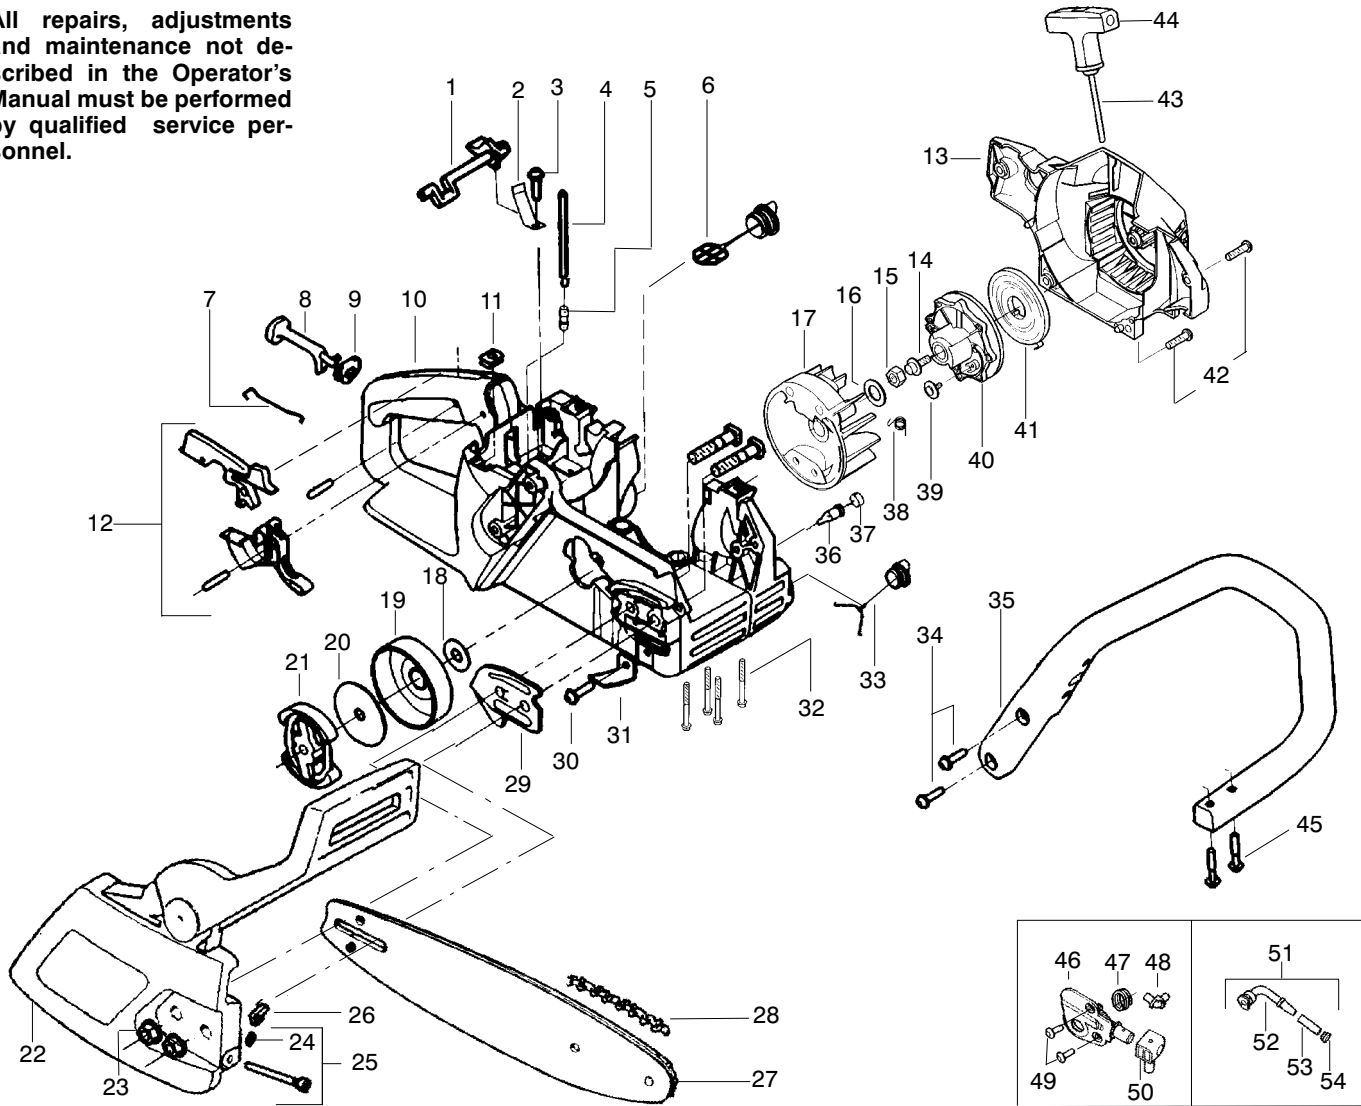

**⚠ WARNING**

All repairs, adjustments and maintenance not described in the Operator's Manual must be performed by qualified service personnel.

Ref.	Part No.	Description	Ref.	Part No.	Description	Ref.	Part No.	Description
1.	530038227	Lever-Switch (Includes Pin)	21.	530014949	Assy. - Clutch	42.	530015892	Screw.
2.	530016149	Spring-Switch	22.	530056960	Assy-Chain Brake	43.	530069232	Kit-Rope
3.	530015775	Screw	23.	530015917	Nut-Bar Mounting	44.	530056402	Handle- Starter
4.	530069216	Kit-Fuel Line (Large)	24.	530038593	Retainer-Bar Adjust	45.	530015940	Screw
5.	530023877	Fitting	25.	530069611	Kit-Bar Adjust (incl.24,26)	46.	530071259	Kit-Oil Pump (incl 47,48,50)
6.	530047192	Assy-Fuel Cap	26.	530015826	Pin-Bar Adjust	47.	530037820	Gear-Worm Spring
7.	530037809	Wire-Throttle	27.	530044693	Bar - 18"	48.	530049477	Elbow-Oil Pickup
8.	530047989	Lever-Choke	28.	952051535	Chain - 18"	49.	530016064	Screw
9.	530038406	Grommet-Choke Knob	29.	530038238	Plate-Bar Mounting	50.	530019206	Seal Block
10.	530056607	Assy-Chassis	30.	530015814	Screw	51.	530047663	Assy-Oil-Pickup (Incl. 52, 53 & 54)
11.	530015922	Nut-Speed	31.	530029850	Chain Catcher	52.	530038373	Pickup-Oiler
12.	530071305	Kit-Trigger & Lockout	32.	530016132	Screw	53.	530037821	Filter-Oil
13.	530054717	Housing-Fan	33.	530010846	Assy-Oil Cap	54.	530030189	Plug-Oil Filter
14.	530015920	Screw	34.	530015814	Screw			
15.	530016134	Nut-Flywheel	35.	530056798	Handle-Front			
16.	530015127	Washer-Flywheel	36.	530026119	Valve-Check			
17.	530039209	Assy- Flywheel	37.	530038264	Plug - Bronze Vent			
18.	530015907	Washer - Thrust	38.	530023817	Spring - Starter Dog			
19.	530047061	Assy-Drum W/brg.	39.	530016080	Screw			
20.	530015611	Washer-Clutch	40.	530037817	Pulley-Starter			
			41.	530027531	Spring-Starter			