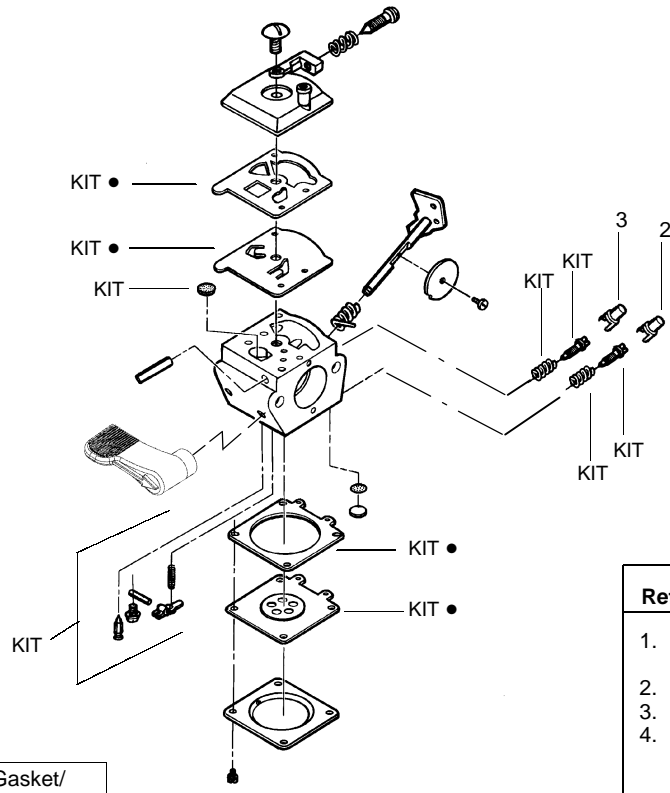

➤ = NEW PART NUMBER FOR THIS IPL

* = REFER TO THE SERVICE REFERENCE INDICATED FOR MORE INFORMATION. (LOCATED AT END OF IPL)

Kit - Carburetor Assembly No. 530071565 - WT619

- 1 Carb. Repair Kit
- 4 Gasket/Diaphragm Kit