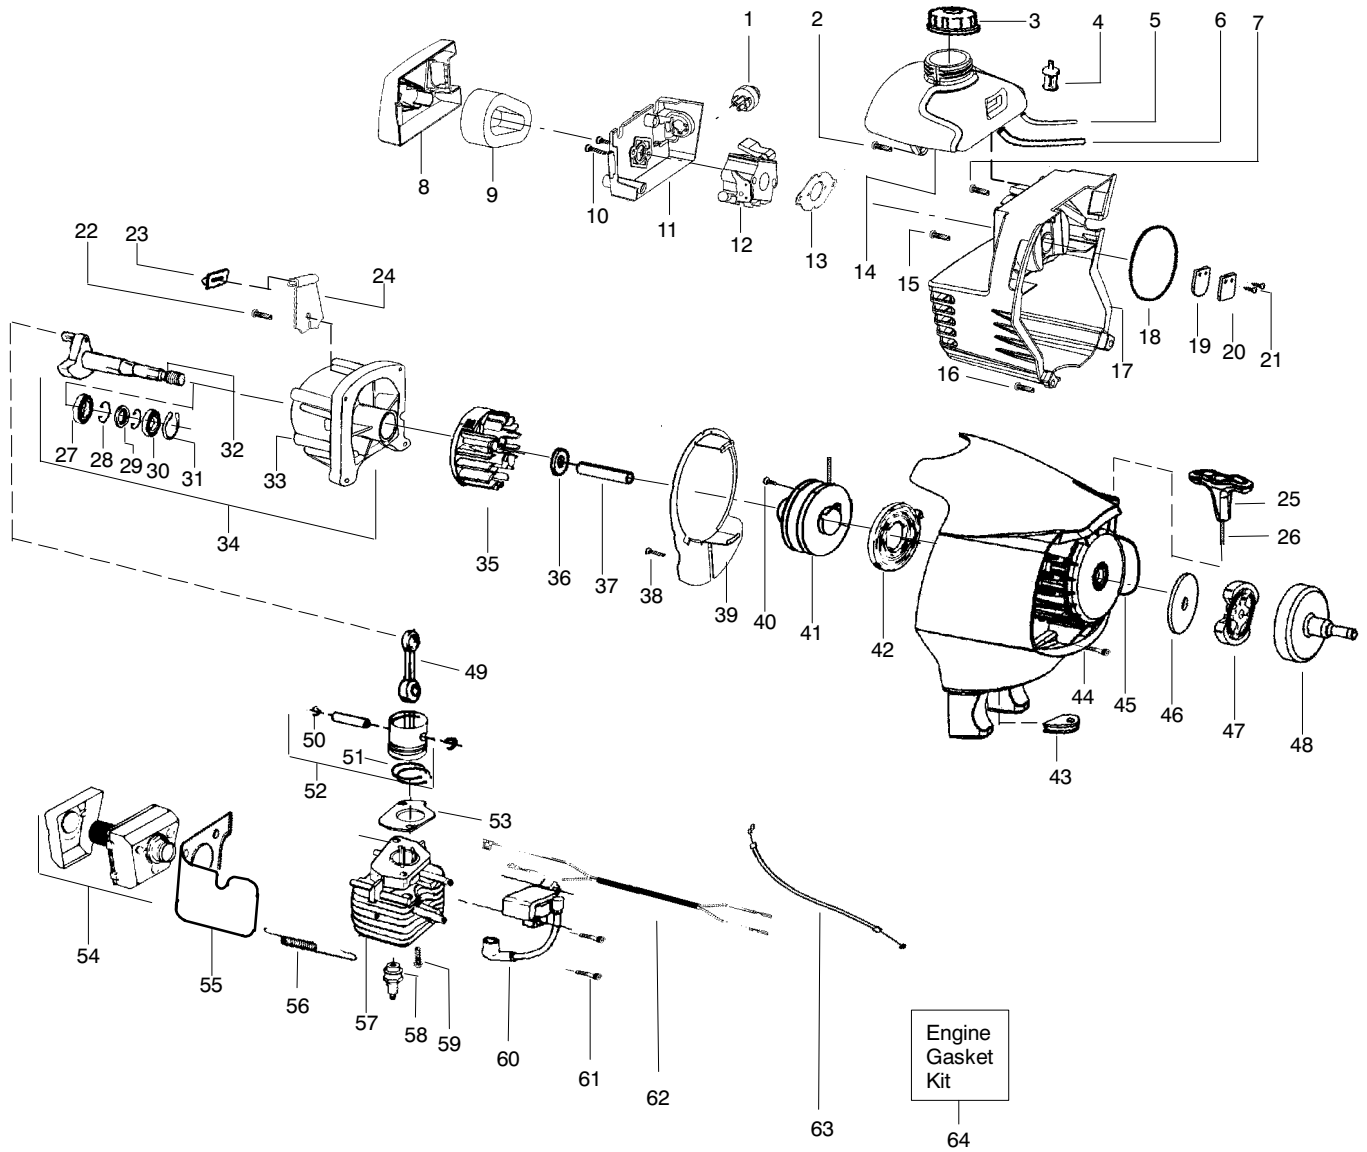

Ref.	Part No.	Description	Ref.	Part No.	Description	Ref.	Part No.	Description
1.	530047721	Bulb-purge	22.	530015875	Screw-tank retainer	43.	530019182	Grommet
2.	530015843	Screw-tank	23.	530055492	Isolator-fuel tank	44.	530015810	Screw-F/hsg
3.	530049386	Assy-Fuel cap	24.	530054941	Ret.-fuel tank	45.	530056225	Housing-Fan w/eyelet
4.	530095646	Assy-Fuel pick-up	25.	530054834	Handle-starter	46.	530094189	Washer-Clutch
5.	530071404	Kit-Fuel line	26.	530071400	Kit-Rope	47.	530055122	Assy-Clutch
6.	530069216	Kit-Fuel/Purge line	27.	530032103	Bearing-inner	48.	530028799	Assy-Drum
7.	530015775	Screw	28.	530015787	Retainer	49.	530010960	Assy-Connecting rod
8.	530054935	Cover-Air box	29.	530019158	Seal	50.	530015162	Retainer-piston pin
9.	530054946	Filter-Air	30.	530032102	Bearing-outer	51.	530025875	Ring-Piston
10.	530015849	Screw-carb.	31.	530015789	Retainer-crankshaft	52.	530069899	Kit-Piston
11.	530054934	Air Box	32.	530054948	Assy-crankshaft	53.	530071401	Gasket-Cylinder (kit)
12.	---	Assy-carb.	33.	530012514	Assy-crankcase	54.	530069310	Kit-Muffler
	530071565	(WT619)	34.	530071685	Assy-c' case/c' shaft	55.	530053346	Heat shield/air dam
	530071636	(WT627)			(incl. 27-31,32,33)	56.	530036409	Spring-muffler
13.	530071401	Gasket-Carb. (kit)	35.	530071402	Kit-Flywheel Assy.	57.	530071582	Kit-Cylinder
14.	530055317	Assy-Fuel tank	36.	530016030	Washer	58.	952030249	Spark plug (RCJ-6Y)
15.	530015771	Screw-crankcase	37.	530055620	Spacer	59.	530001624	Bolt-Cylinder
16.	530015952	Screw-shrd to f/hsg.	38.	530015775	Screw-baffle	60.	530039218	Module-Ignition
17.	530056044	Shroud	39.	530054939	Plate-baffle	61.	530016357	Screw-module
18.	530071401	O-ring-c/case (kit)	40.	530016326	Screw-rope	62.	530057238	Assy-Leadwire
19.	530027593	Valve-reed	41.	530071399	Kit-pulley (incl. #40)	63.	530054942	Assy-Throttle Cable
20.	530054596	Stop-reed	42.	530042086	Spring-starter	64.	530071401	Kit-Gasket
21.	530016064	Screw-reed valve						

✓ = NEW PART NUMBER FOR THIS IPL

* = REFER TO THE SERVICE REFERENCE INDICATED FOR MORE INFORMATION. (LOCATED AT END OF IPL)