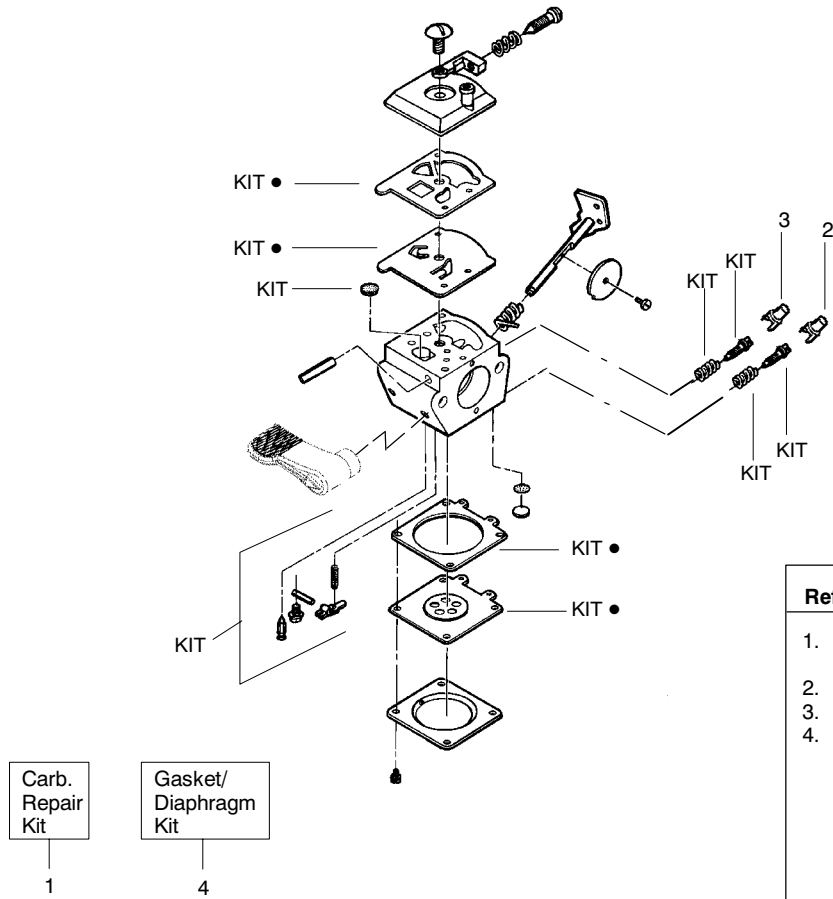

WARNING
 All repairs, adjustments and maintenance not described in the Operator's Manual must be performed by qualified service personnel.

Ref.	Part No.	Description	Ref.	Part No.	Description
1.	530015886	Screw-handle/fan hsg	16.	530071557	Assy-Lower Shaft (incl. flex shaft)
2.	530054837	Throttle Hsg. (Right)	17.	530069666	Kit-Shield Ass'y. (Incl.18-21)
3.	530071553	Kit-Left Throttle Hsg.	18.	530052286	Line Limiter
4.	---	Assy-Front Wire	19.	530015814	Screw-Line Limiter
	530054943	(A) Lower Front Wire	20.	530015820	Bolt
	530055724	(B) Upper Front Wire	21.	530016118	Wingnut
5.	530015805	Screw-Alignment	22.	530094543	Dustcup
6.	530015886	Screw	23.	530095773	Assy-Hub/Arbor
7.	530054940	Trigger	24.	530053241	Spring-Return
8.	530069572	Kit-Switch	25.	530401957	Retainer-Spool
9.	530055699	Assy-Assist Handle	26.	952711604	Accy-Wound Spool
10.	530015820	Bolt	27.	530056199	Assy-TNG VI 3/8" -RH 2x
11.	530088416	Clamp-Assist Handle		Not Shown	
12.	530016118	Wingnut		530163733	Operator Manual
13.	530071607	Assy-Upper Shaft (incl. flex shaft & coupler)		530057296	Decal-Upper Shaft
14.	530016343	Screw-Alignment		530056220	Decal-Shaft
15.	530016344	Screw		530057369	Decal-Starting Instruction

✓ = NEW PART NUMBER FOR THIS IPL

* = REFER TO THE SERVICE REFERENCE INDICATED FOR MORE INFORMATION. (LOCATED AT END OF IPL)

Kit - Carburetor Assembly No. 530071565 - WT619

Ref.	Part No.	Description
1.	530069824	Carburetor Repair Kit (KIT= Indicates Contents)
2.	530038478	Limiter Cap-Low (tan)
3.	530038479	Limiter Cap-High (brown)
4.	530069844	Gasket/Diaphragm Kit (●=Indicates Contents)