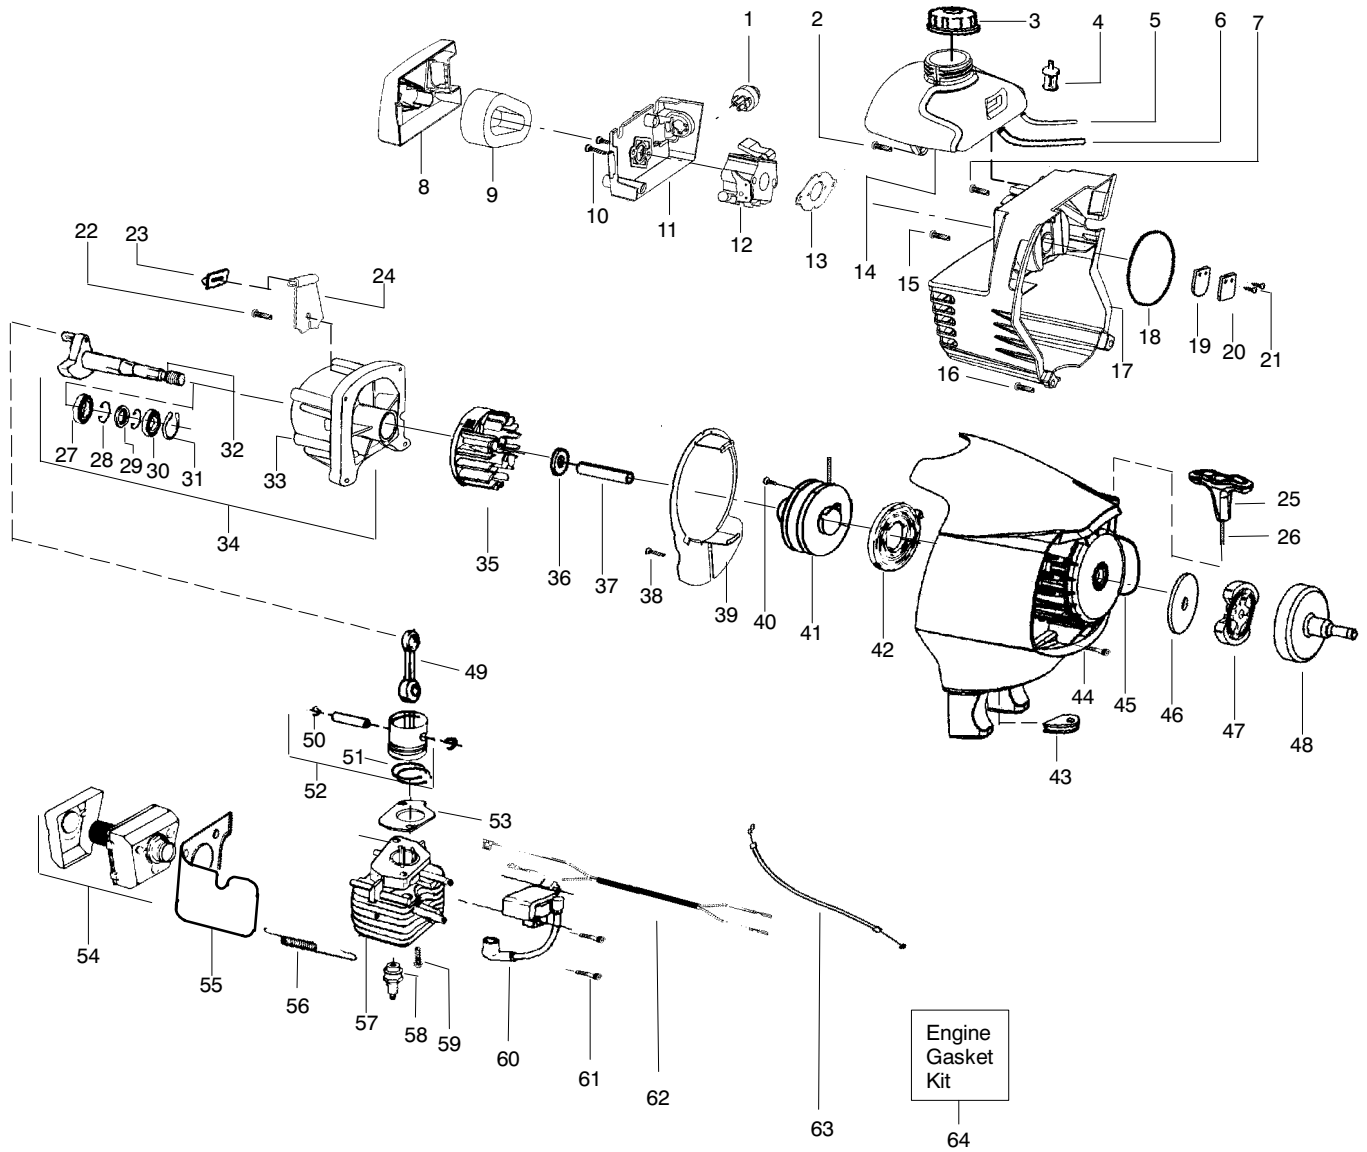

Engine
Gasket
Kit

Ref.	Part No.	Description	Ref.	Part No.	Description	Ref.	Part No.	Description
1.	530047721	Bulb-purge	23.	530055492	Isolator-fuel tank	44.	530015810	Screw-F/hsg
2.	530015843	Screw-tank	24.	530054941	Ret.-fuel tank	45.	530056225	Housing-Fan w/eyelet
3.	530049386	Assy-Fuel cap	25.	530054834	Handle-starter	46.	530094189	Washer-Clutch
4.	530095646	Assy-Fuel pick-up	26.	530071400	Kit-Rope	47.	530055122	Assy.-Clutch
5.	530071404	Kit-Fuel line	27.	530032103	Bearing-inner	48.	530028799	Assy-Drum
6.	530069216	Kit-Fuel/Purge line	28.	530015787	Retainer	49.	530010960	Assy-Connecting rod
7.	530015775	Screw	29.	530019158	Seal	50.	530015162	Retainer-piston pin
8.	530054935	Cover-Air box	30.	530032102	Bearing-outer	51.	530025875	Ring-Piston
9.	530054946	Filter-Air	31.	530015789	Retainer-crankshaft	52.	530069899	Kit-Piston
10.	530015849	Screw-carb.	32.	530054948	Assy-crankshaft	53.	530071401	Gasket-Cylinder (kit)
11.	530054934	Air Box	33.	530012514	Assy-crankcase	54.	530069310	Kit-Muffler
12.	530071637	Kit-Carb. (WT628)	34.	530071685	Assy-c'case/c'shaft	55.	530053346	Heat shield/air dam
13.	530071401	Gasket-Carb. (kit)	35.	530071402	Kit-Flywheel Assy.	56.	530036409	Spring-muffler
14.	530055317	Assy-Fuel tank	36.	530016030	Washer	57.	530071582	Kit-Cylinder
15.	530015771	Screw-crankcase	37.	530055620	Spacer	58.	952030249	Spark plug (RCJ-6Y)
16.	530015952	Screw-shrd to f/hsg.	38.	530015775	Screw-baffle	59.	530001624	Bolt-Cylinder
17.	530056044	Shroud	39.	530054939	Plate-baffle	60.	530039218	Module-Ignition
18.	530071401	O-ring-c/case (kit)	40.	530016326	Screw-rope	61.	530016357	Screw-module
19.	530027593	Valve-reed	41.	530071399	Kit-pulley (incl. #40)	62.	530057238	Assy-Rear wire
20.	530054596	Stop-reed	42.	530042086	Spring-starter	63.	530054942	Assy-Throttle Cable
21.	530016064	Screw-reed valve	43.	530019182	Grommet	64.	530071401	Kit-Gasket (Incl. 13,18,53)
22.	530015875	Screw-tank retainer						

✂ = NEW PART NUMBER FOR THIS IPL

★ = REFER TO THE SERVICE REFERENCE INDICATED FOR MORE INFORMATION. (LOCATED AT END OF IPL)