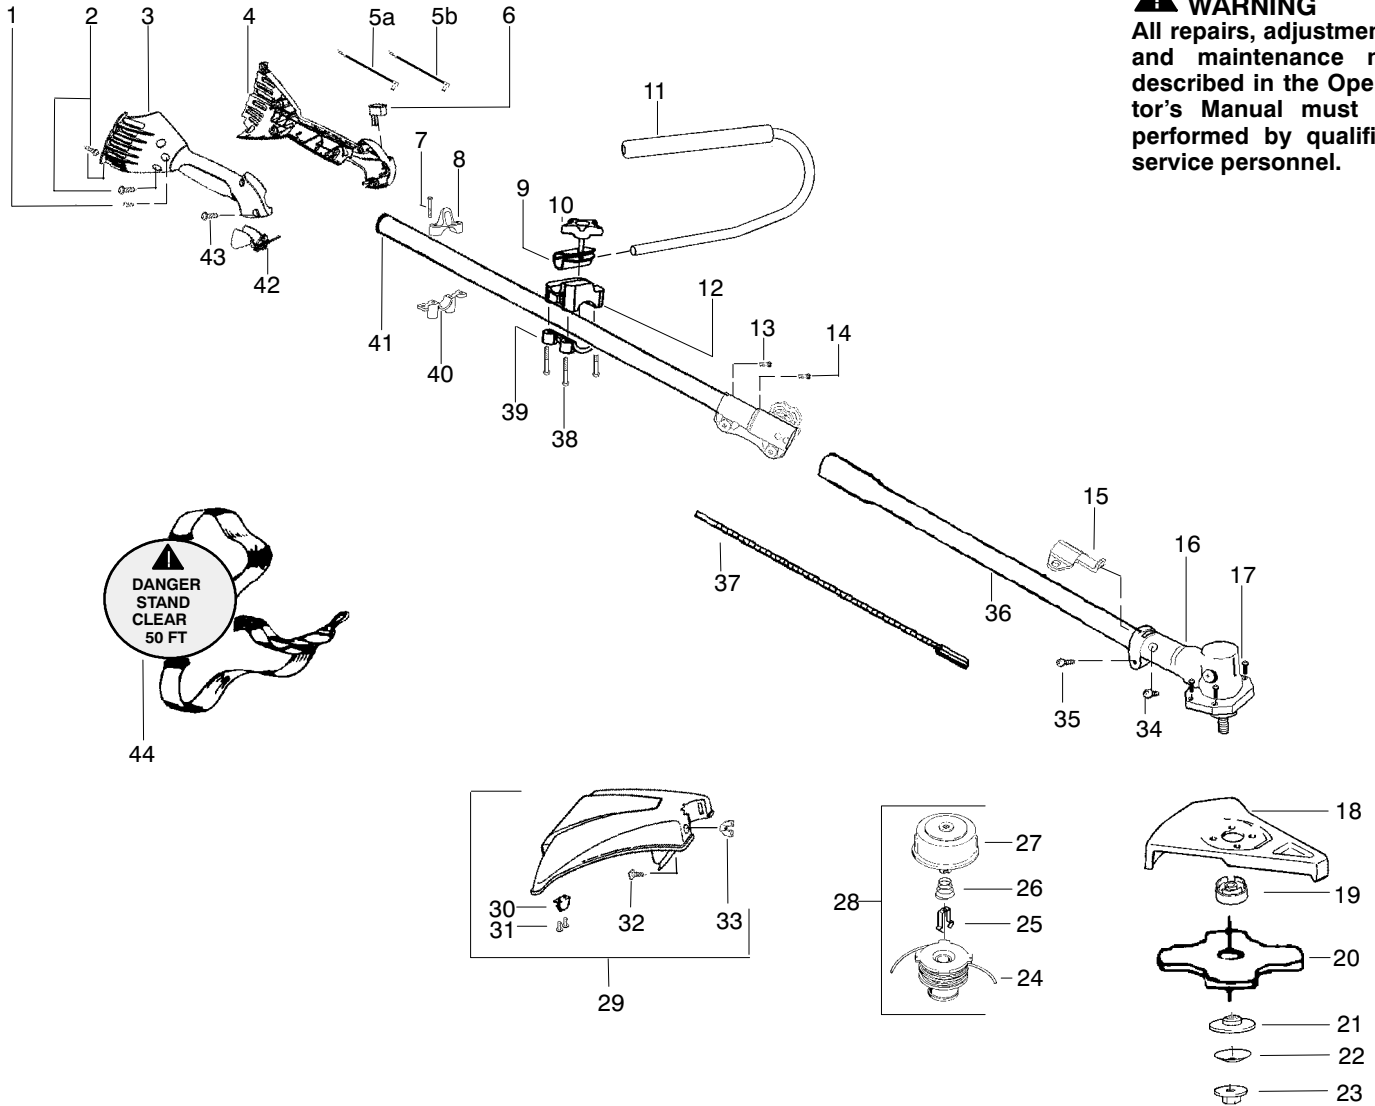

⚠ WARNING
All repairs, adjustments and maintenance not described in the Operator's Manual must be performed by qualified service personnel.

Ref.	Part No.	Description	Ref.	Part No.	Description	Ref.	Part No.	Description
1.	530015805	Screw-alignment	16.	530071585	Kit-Gearbox	35.	530016014	Screw
2.	530015886	Screw	17.	530016312	Screw	36.	530096023	Assy-Lower Shaft
3.	530054837	Throttle hsg-right	18.	530071383	Kit-Metal Shield	37.	530096183	Shaft-Flex (lower)
4.	530071553	Kit-Left throttle hsg	19.	530095815	Dust cup	38.	530015940	Screw
5.	-----	Assy-Wire	20.	952701611	Accy.-Weed Blade	39.	530095905	Clamp-Tube
	530054943	(A)Assy-Front Wire	21.	530095816	Washer	40.	530055394	Clamp-Harness (lower)
	530055724	(B)Assy-Front Wire (Upper)	22.	530016240	Washer-Belleville	41.	530071607	Kit-Upper Shaft (Incl. Flex and clamp)
6.	530069572	Kit-Switch	23.	530015793	Nut-Flange	42.	530054940	Lever-Throttle
7.	530015770	Screw	24.	952711605	Accy-Wound Spool	43.	530015886	Screw
8.	530055392	Clamp-Harness (upper)	25.	530401957	Retainer-Spool	44.	530094417	Shoulder Strap
9.	530095970	Clamp-Handlebar	26.	530053241	Spring-Return			Not Shown
10.	530016336	Knob	27.	530095772	Assy-Hub/Arbor			
11.	530071394	Assy.-Handlebar (incl. grip, cap, decal)	28.	530056195	Assy-Cutting Head			
12.	530095971	Base-Clamp	29.	530069779	Kit-Shield Assy. (incl. 29-32)			
13.	530016343	Screw-Align	30.	530052285	Limiters-Line		530163728	Operator Manual
14.	530016344	Screw	31.	530015805	Screw		530059209	Decal-Shaft Warning
15.	530095812	Bracket-Shield	32.	530015820	Bolt		530056335	Decal-Blade Direction
			33.	530016152	Wingnut		530057369	Decal-Start Inst.
			34.	530016224	Screw		530031159	Wrench-Hex 5/32"

✂ = NEW PART NUMBER FOR THIS IPL

★ = REFER TO THE SERVICE REFERENCE INDICATED FOR MORE INFORMATION. (LOCATED AT END OF IPL)