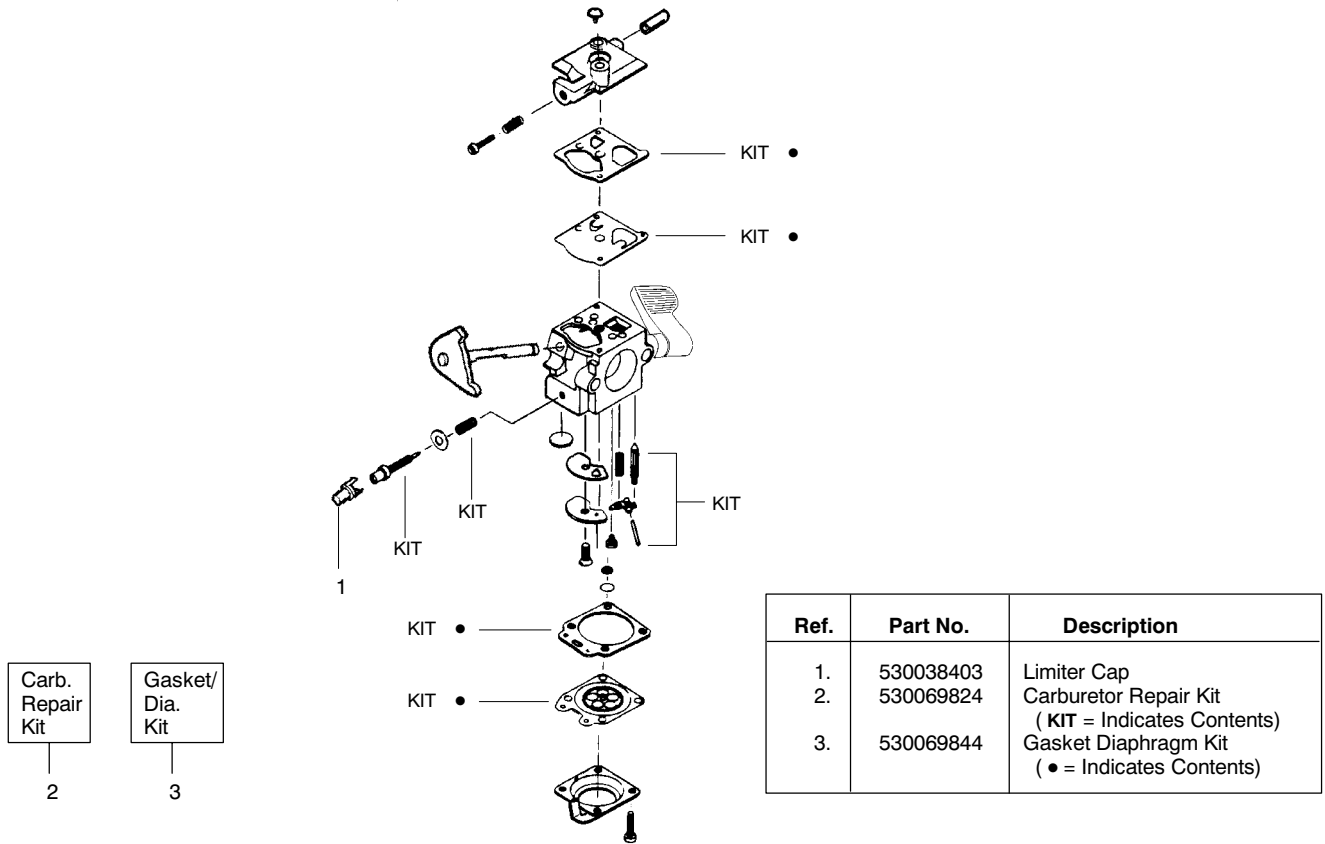

✓ = NEW PART NUMBER FOR THIS IPL

* = REFER TO THE SERVICE REFERENCE INDICATED FOR MORE INFORMATION. (LOCATED AT END OF IPL)

Carburetor Assembly #530071566 (WT618)

Kit - Carburetor Assembly No. 530071636 - WT-627