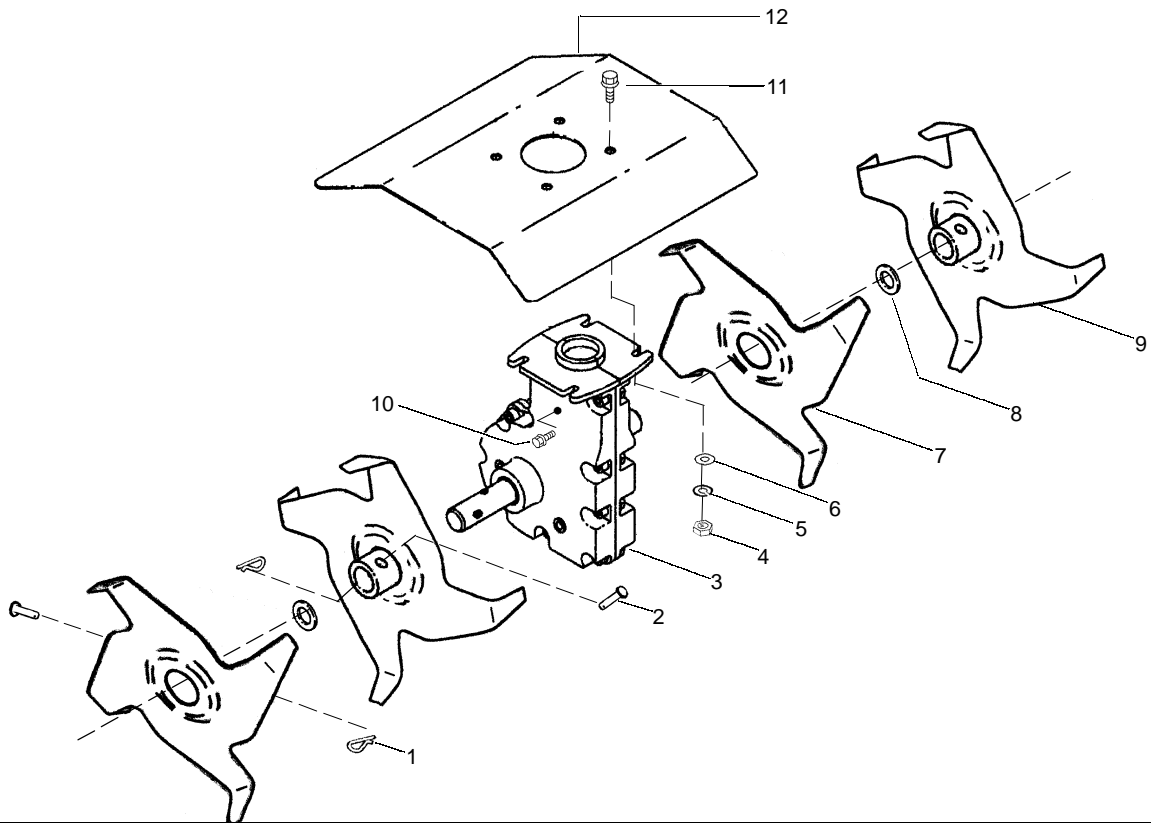

⚠ WARNING

All repairs, adjustments and maintenance not described in the Operator's Manual must be performed by qualified service personnel.

Ref.	Part No.	Description	Ref.	Part No.	Description
1.	530016363	Retainer-Hairpin	12.	530071479	Kit-Guard
2.	530016362	Pin-Clevis	13.	530095960	Shaft-Flex
3.	530071482	Kit-Gearbox	14.	530096001	Assy-Driveshaft
4.	530015515	Locknut			Not Shown
5.	530016375	Washer-Lock			
6.	530015209	Washer-Flat			
7.	530095987	Tine-Right Outside/Left Inside			
8.	530016364	Washer-Felt		530086755	Manual
9.	530095986	Tine-Left Outside/Right Inside		530095894	Hanger-Attachment
10.	530016374	Bolt-Hex		530055450	Decal-Shield
11.	530016366	Bolt-Washer Head		530056126	Decal-Shaft Warning ⁹ 10

✓ = NEW PART NUMBER FOR THIS IPL

★ = REFER TO THE SERVICE REFERENCE INDICATED FOR MORE INFORMATION. (LOCATED AT END OF IPL)