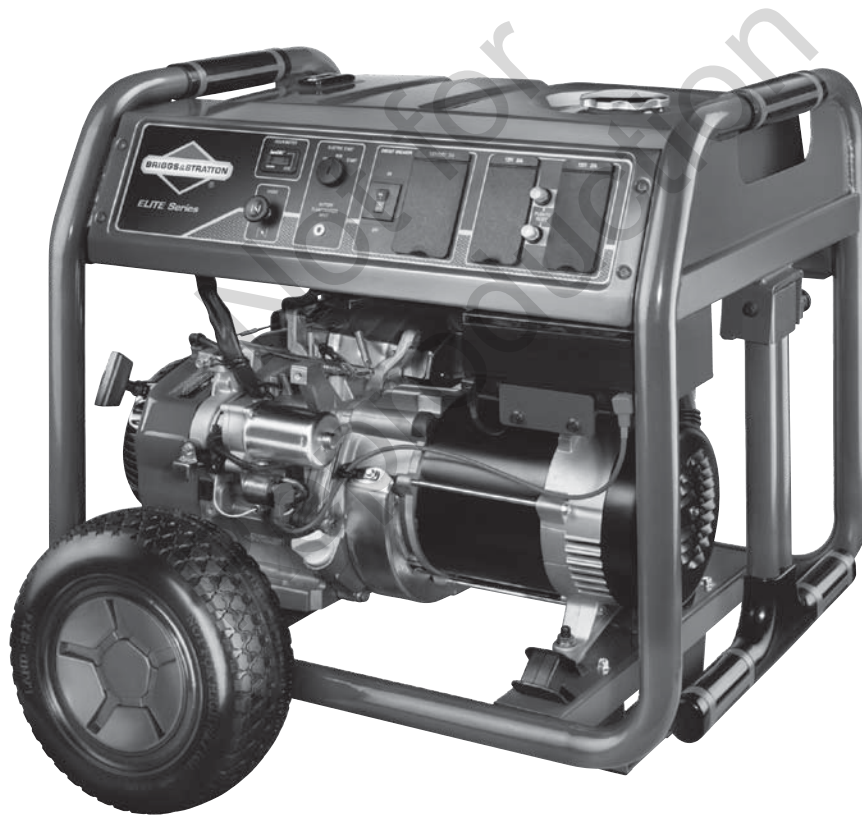

# Illustrated Parts List

7000 Watt Portable Generator

Model 030470-0

Briggs & Stratton Power Products GROUP, LLC  
Milwaukee, Wisconsin, U.S.A.

This generator is rated in accordance with CSA (Canadian Standards Association) standard C22.2 No. 100-04 (motors and generators).

# Exploded View & Parts List - Control Panel

Item	Part #	Description
1	312001GS	PANEL-CONTROL
2	312002GS	BOX-CONTROL PANEL
3	312030GS	COVER-OUTLET
4	312031GS	COVER-OUTLET
5	198245GS	METER-HOUR
6	692318	KEY-SWITCH IGNITION
7	202033GS	BREAKER-CIRCUIT 30A
8	43437GS	OUTLET-120/240V TL30A
9	68759GS	OUTLET-120V 20A
10	312034GS	CABLE-CHOKE
11	202394GS	BREAKER-CIRCUIT 20A
12	312004GS	JACK-COAXIAL
13	311565GS	DECAL
14	209775GS	BOLT
15	312033GS	TRIM-EDGE
16	311476GS	DECAL
17	312003GS	RELAY
18	312027GS	RECTIFIER-BRIDGE