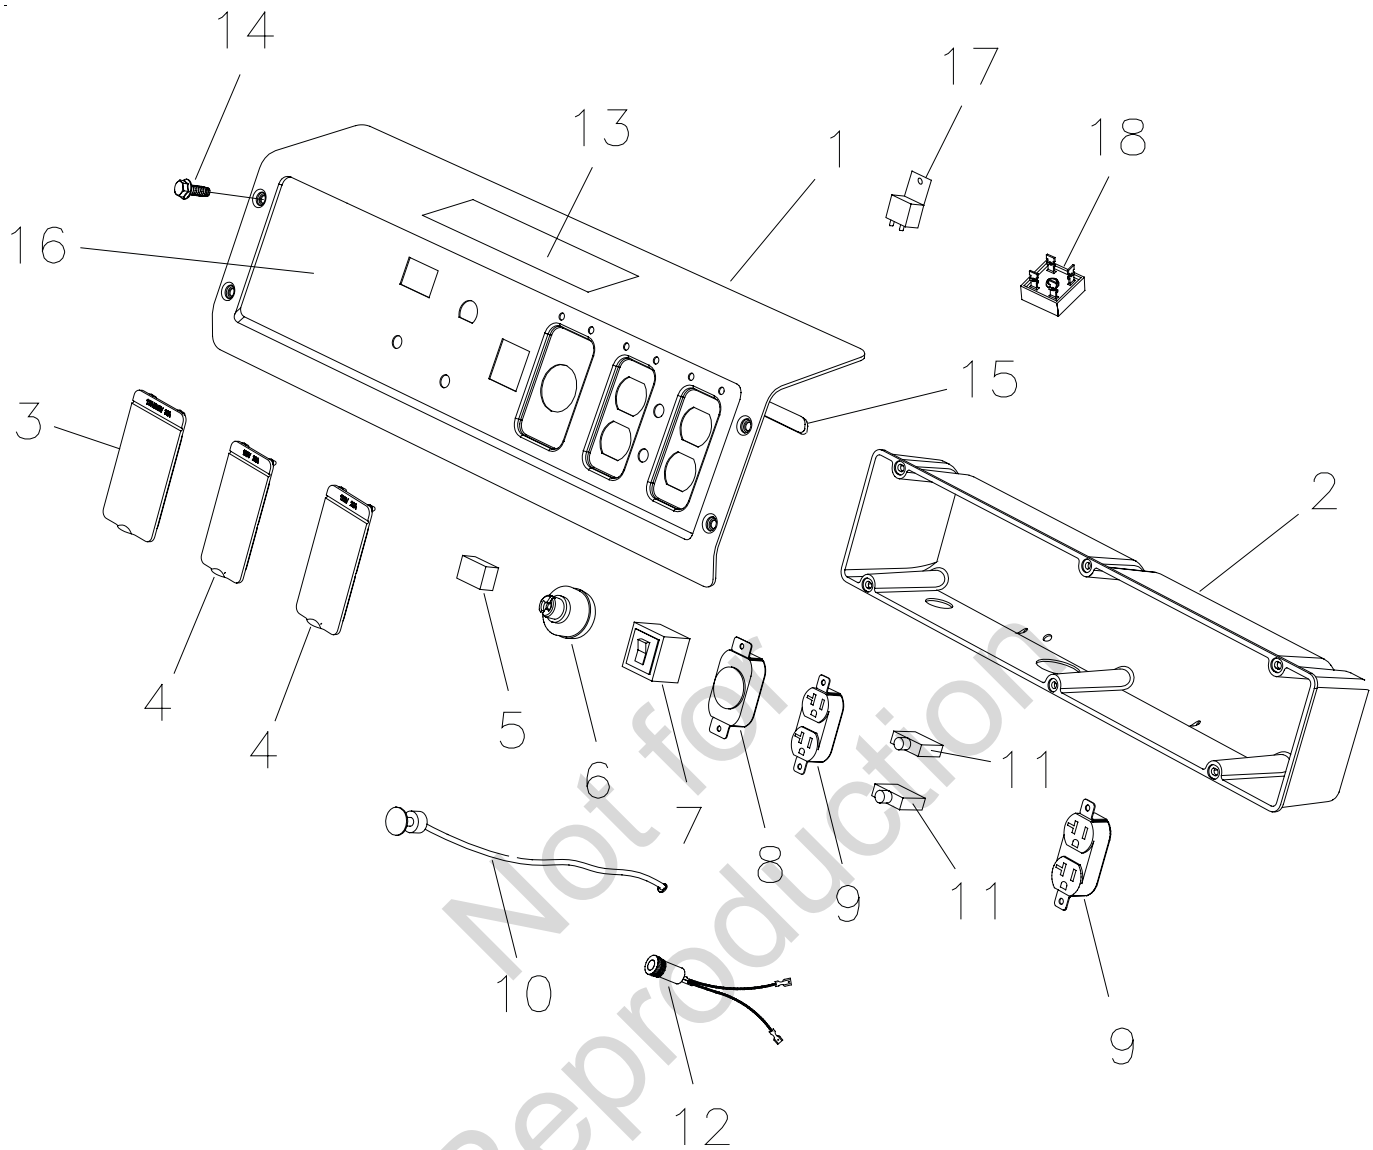

# Parts List - Main Unit

Item	Part #	Description	Item	Part #	Description
1	312007GS	CRADLE	47	209939GS	SEAL
2	312008GS	GRIP-HANDLE	48	311991GS	FILTER-SCREEN
3	312009GS	GRIP-HANDLE	49	312040GS	WIRE
4	75477GS	SCREW	50	311992GS	GAUGE-FUEL
5	311480GS	DECAL	51	87680GS	NUT
6	311479GS	DECAL	52	209421GS	BOLT
7	197798GS	DECAL	53	312005GS	WASHER
8	311482GS	DECAL	54	312006GS	GROMMET
9	200310GS	DECAL	55	312010GS	SPACER
10	B4986GS	DECAL	56	209417GS	VALVE-FUEL
11	200311GS	DECAL	57	791745	KIT - FUEL HOSE (cut to fit)
12	312020GS	HEATSHIELD	58	197896GS	SCREW
13	312019GS	HEATSHIELD	59	47411GS	SCREW
14	209775GS	BOLT	60	22097GS	WASHER
15	193043GS	BATTERY	61	188333GS	DECAL
16	312014GS	CABLE-BTTRY, RED	62	202997GS	DECAL
17	312026GS	CABLE-BTTRY, BLACK	63	194984GS	DECAL
18	311983GS	PLATE-BATTERY	900	§	ENGINE
19	312045GS	WASHER			
20	192569GS	MUFFLER			
21	83083GS	SCREEN			
22	197861GS	NUT			
23	311987GS	SCREW			
24	67989GS	NUT			
25	311985GS	SUPPORT-MUFFLER			
27	193747GS	NUT			
28	22129GS	WASHER			
29	45771GS	NUT			
30	312012GS	MOUNT-VIBRATION			
31	207824GS	SCREW			
32	209428GS	END COVER			
33	312038GS	VOLTAGE REGULATOR			
34	312041GS	TERMINAL BLOCK			
35	312042GS	BOLT			
36	312044GS	BOLT			
37	209441GS	BRUSH ASSY			
38	312046GS	BOLT			
39	49226GS	WASHER			
40	209423GS	CARRIER-BEARING			
41	312035GS	STATOR			
42	312036GS	ROTOR			
43	207878GS	NUT			
44	311478GS	DECAL			
45	311988GS	TANK-FUEL			
46	311990GS	CAP-FUEL			

# Exploded View & Parts List - Control Panel

Item	Part #	Description
1	312001GS	PANEL-CONTROL
2	312002GS	BOX-CONTROL PANEL
3	312030GS	COVER-OUTLET
4	312031GS	COVER-OUTLET
5	198245GS	METER-HOUR
6	692318	KEY-SWITCH IGNITION
7	202033GS	BREAKER-CIRCUIT 30A
8	43437GS	OUTLET-120/240V TL30A
9	68759GS	OUTLET-120V 20A
10	312034GS	CABLE-CHOKE
11	202394GS	BREAKER-CIRCUIT 20A
12	312004GS	JACK-COAXIAL
13	311565GS	DECAL
14	209775GS	BOLT
15	312033GS	TRIM-EDGE
16	311476GS	DECAL
17	312003GS	RELAY
18	312027GS	RECTIFIER-BRIDGE