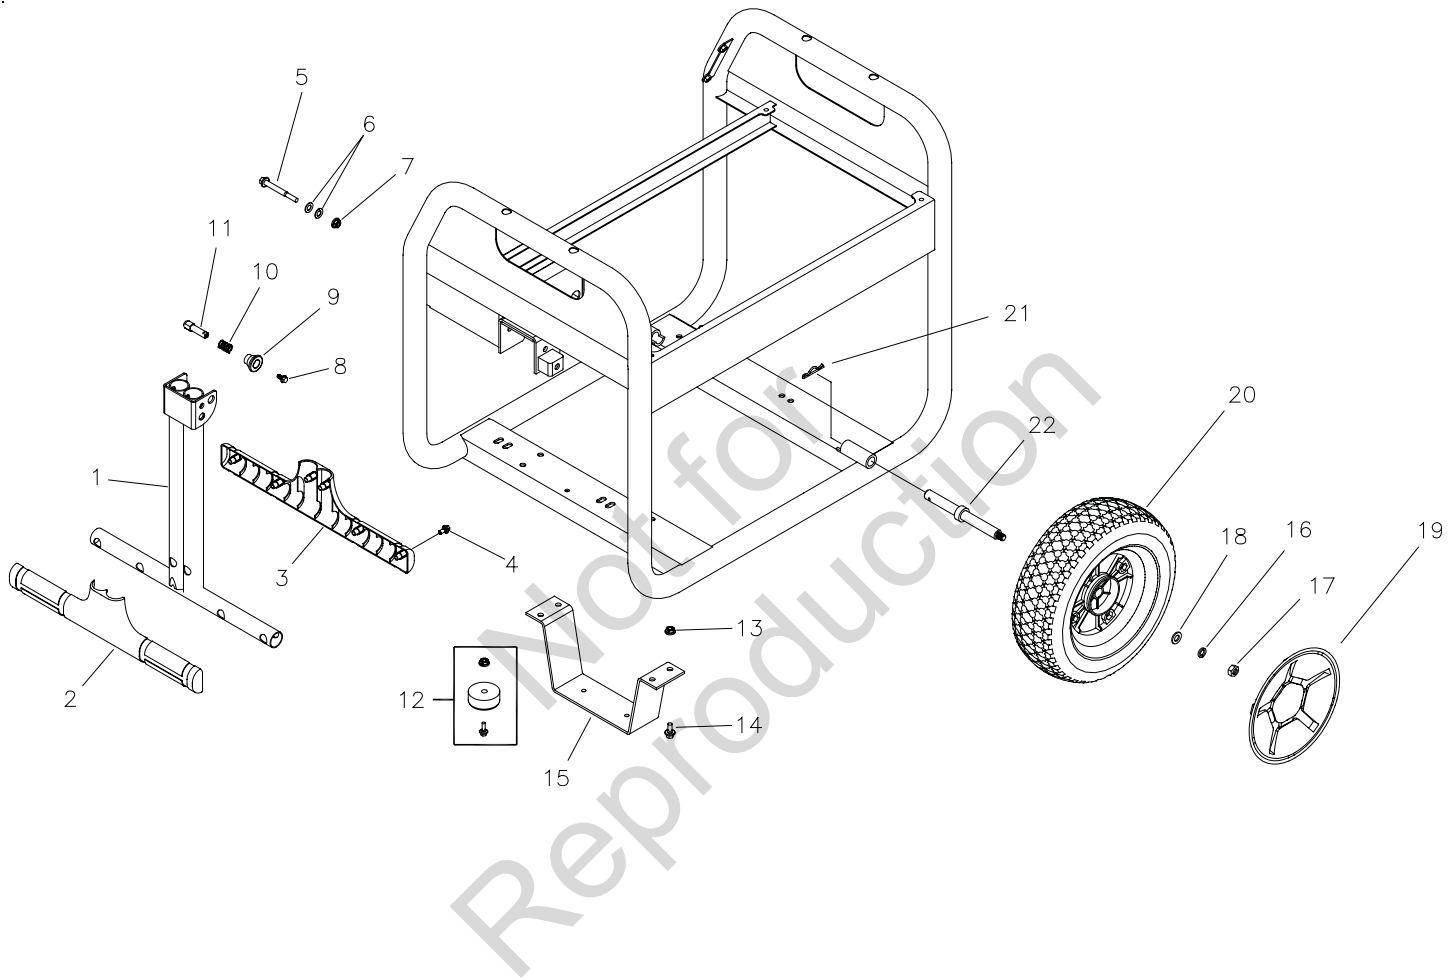

# Exploded View & Parts List - Control Panel

Item	Part #	Description
1	312001GS	PANEL-CONTROL
2	312002GS	BOX-CONTROL PANEL
3	312030GS	COVER-OUTLET
4	312031GS	COVER-OUTLET
5	198245GS	METER-HOUR
6	692318	KEY-SWITCH IGNITION
7	202033GS	BREAKER-CIRCUIT 30A
8	43437GS	OUTLET-120/240V TL30A
9	68759GS	OUTLET-120V 20A
10	312034GS	CABLE-CHOKE
11	202394GS	BREAKER-CIRCUIT 20A
12	312004GS	JACK-COAXIAL
13	311565GS	DECAL
14	209775GS	BOLT
15	312033GS	TRIM-EDGE
16	311476GS	DECAL
17	312003GS	RELAY
18	312027GS	RECTIFIER-BRIDGE

# Exploded View & Parts List - Wheel Kit

Item	Part #	Description	Item	Part #	Description
1	311999GS	HANDLE	12	192310GS	MOUNT-VIBRATION
2	311998GS	GRIP-HANDLE	16	46526GS	WASHER
3	312000GS	GRIP-HANDLE	17	45772GS	NUT
4	75477GS	SCREW	18	94856GS	WASHER
5	312013GS	BOLT	13	52857GS	NUT
6	187104GS	WASHER	14	42568GS	BOLT
7	49820GS	NUT	15	311994GS	SUPPORT-LEG
8	207825GS	BOLT	19	312022GS	HUBCAP
9	312016GS	KNOB	20	312021GS	WHEEL
10	312015GS	SPRING	21	5025210YP	PIN-HAIR .0915 x 1-7/8
11	312017GS	PIN	22	312023GS	AXLE