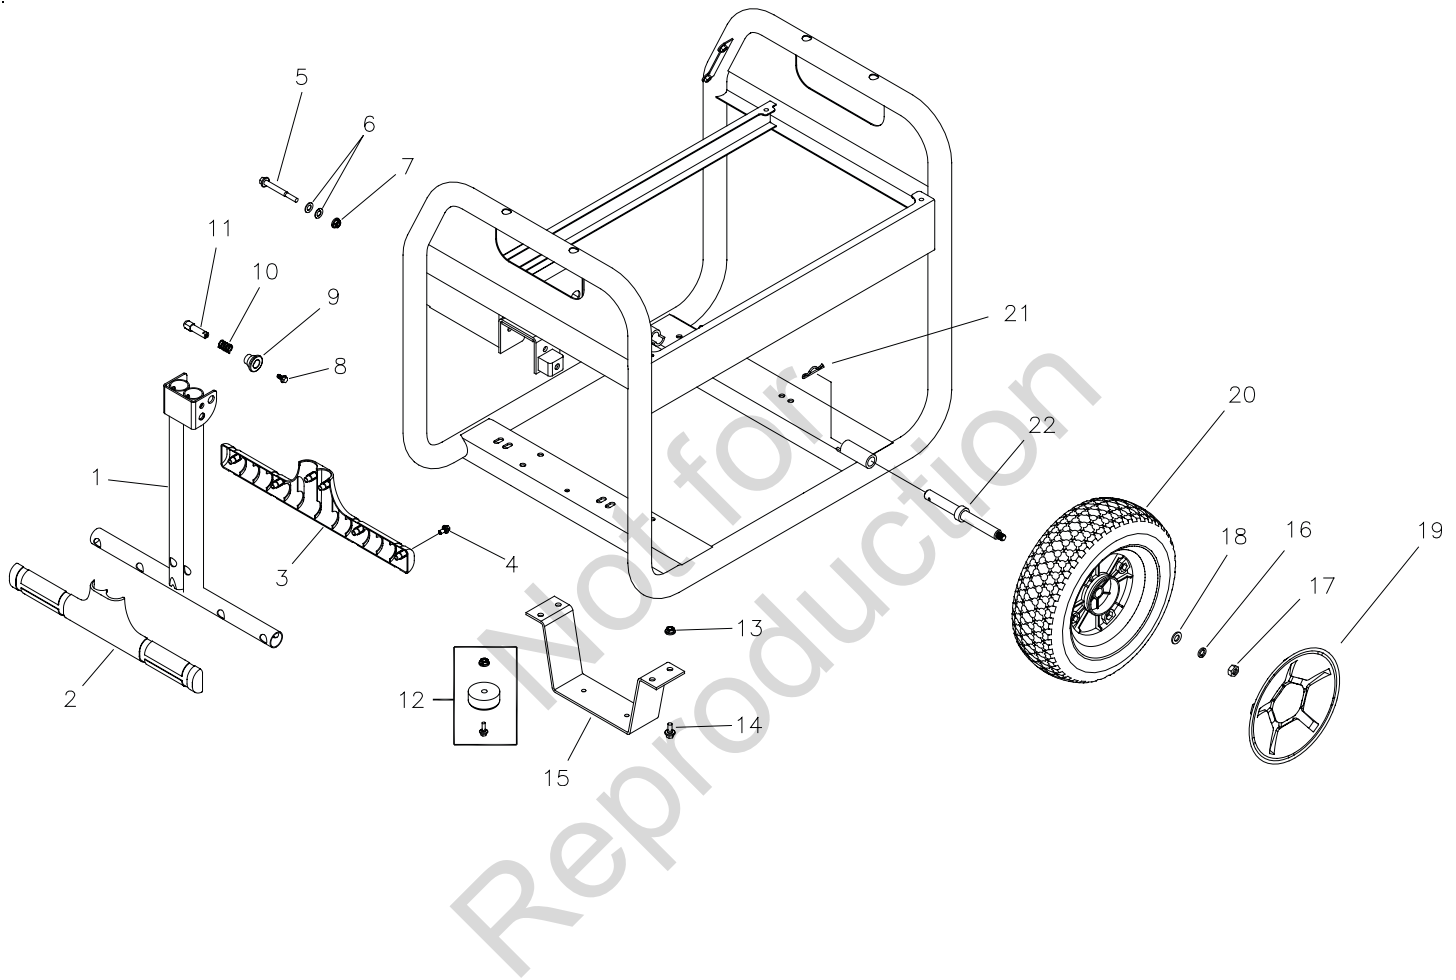

Exploded View & Parts List - Control Panel

Item	Part #	Description
1	312001GS	PANEL-CONTROL
2	312002GS	BOX-CONTROL PANEL
3	312030GS	COVER-OUTLET
4	312031GS	COVER-OUTLET
5	198245GS	METER-HOUR
6	692318	KEY-SWITCH IGNITION
7	202033GS	BREAKER-CIRCUIT 30A
8	43437GS	OUTLET-120/240V TL30A
9	68759GS	OUTLET-120V 20A
10	312034GS	CABLE-CHOKE
11	202394GS	BREAKER-CIRCUIT 20A
12	312004GS	JACK-COAXIAL
13	311565GS	DECAL
14	209775GS	BOLT
15	312033GS	TRIM-EDGE
16	311476GS	DECAL
17	312003GS	RELAY
18	312027GS	RECTIFIER-BRIDGE

Part Not Illustrated
691959

KEY

Exploded View & Parts List - Wheel Kit

Item	Part #	Description	Item	Part #	Description
1	311999GS	HANDLE	12	192310GS	MOUNT-VIBRATION
2	311998GS	GRIP-HANDLE	13	52857GS	NUT
3	312000GS	GRIP-HANDLE	14	42568GS	BOLT
4	75477GS	SCREW	15	311994GS	SUPPORT-LEG
5	312013GS	BOLT	16	46526GS	WASHER
6	187104GS	WASHER	17	45772GS	NUT
7	49820GS	NUT	18	94856GS	WASHER
8	207825GS	BOLT	19	312022GS	HUBCAP
9	312016GS	KNOB	20	312021GS	WHEEL
10	312015GS	SPRING	21	5025210YP	PIN-HAIR .0915 x 1-7/8
11	312017GS	PIN	22	312023GS	AXLE