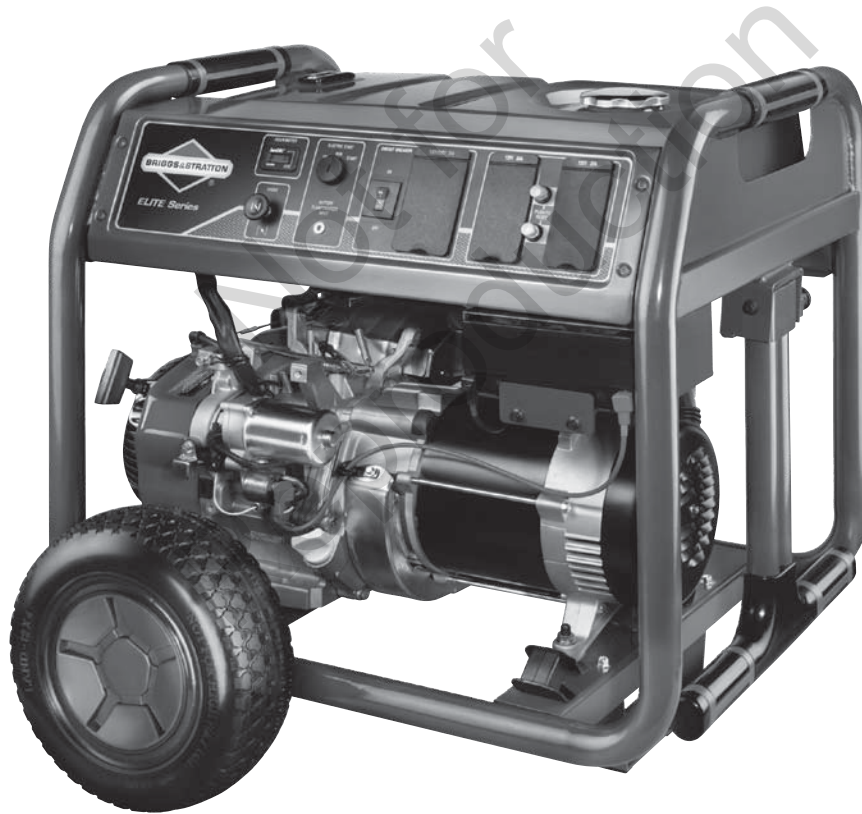

Illustrated Parts List

8000 Watt Portable Generator

Model 030471-0

Briggs & Stratton Power Products GROUP, LLC
Milwaukee, Wisconsin, U.S.A.

This generator is rated in accordance with CSA (Canadian Standards Association) standard C22.2 No. 100-04 (motors and generators).

Exploded View & Parts List - Control Panel

Item	Part #	Description
1	312001GS	PANEL-CONTROL
2	312002GS	BOX-CONTROL PANEL
3	312030GS	COVER-OUTLET
4	312031GS	COVER-OUTLET
5	198245GS	METER-HOUR
6	692318	KEY-SWITCH IGNITION
7	202033GS	BREAKER-CIRCUIT 30A
8	43437GS	OUTLET-120/240V TL30A
9	68759GS	OUTLET-120V 20A
10	312034GS	CABLE-CHOKE
11	202394GS	BREAKER-CIRCUIT 20A
12	312004GS	JACK-COAXIAL
13	311565GS	DECAL
14	209775GS	BOLT
15	312033GS	TRIM-EDGE
16	311476GS	DECAL
17	312003GS	RELAY
18	312027GS	RECTIFIER-BRIDGE