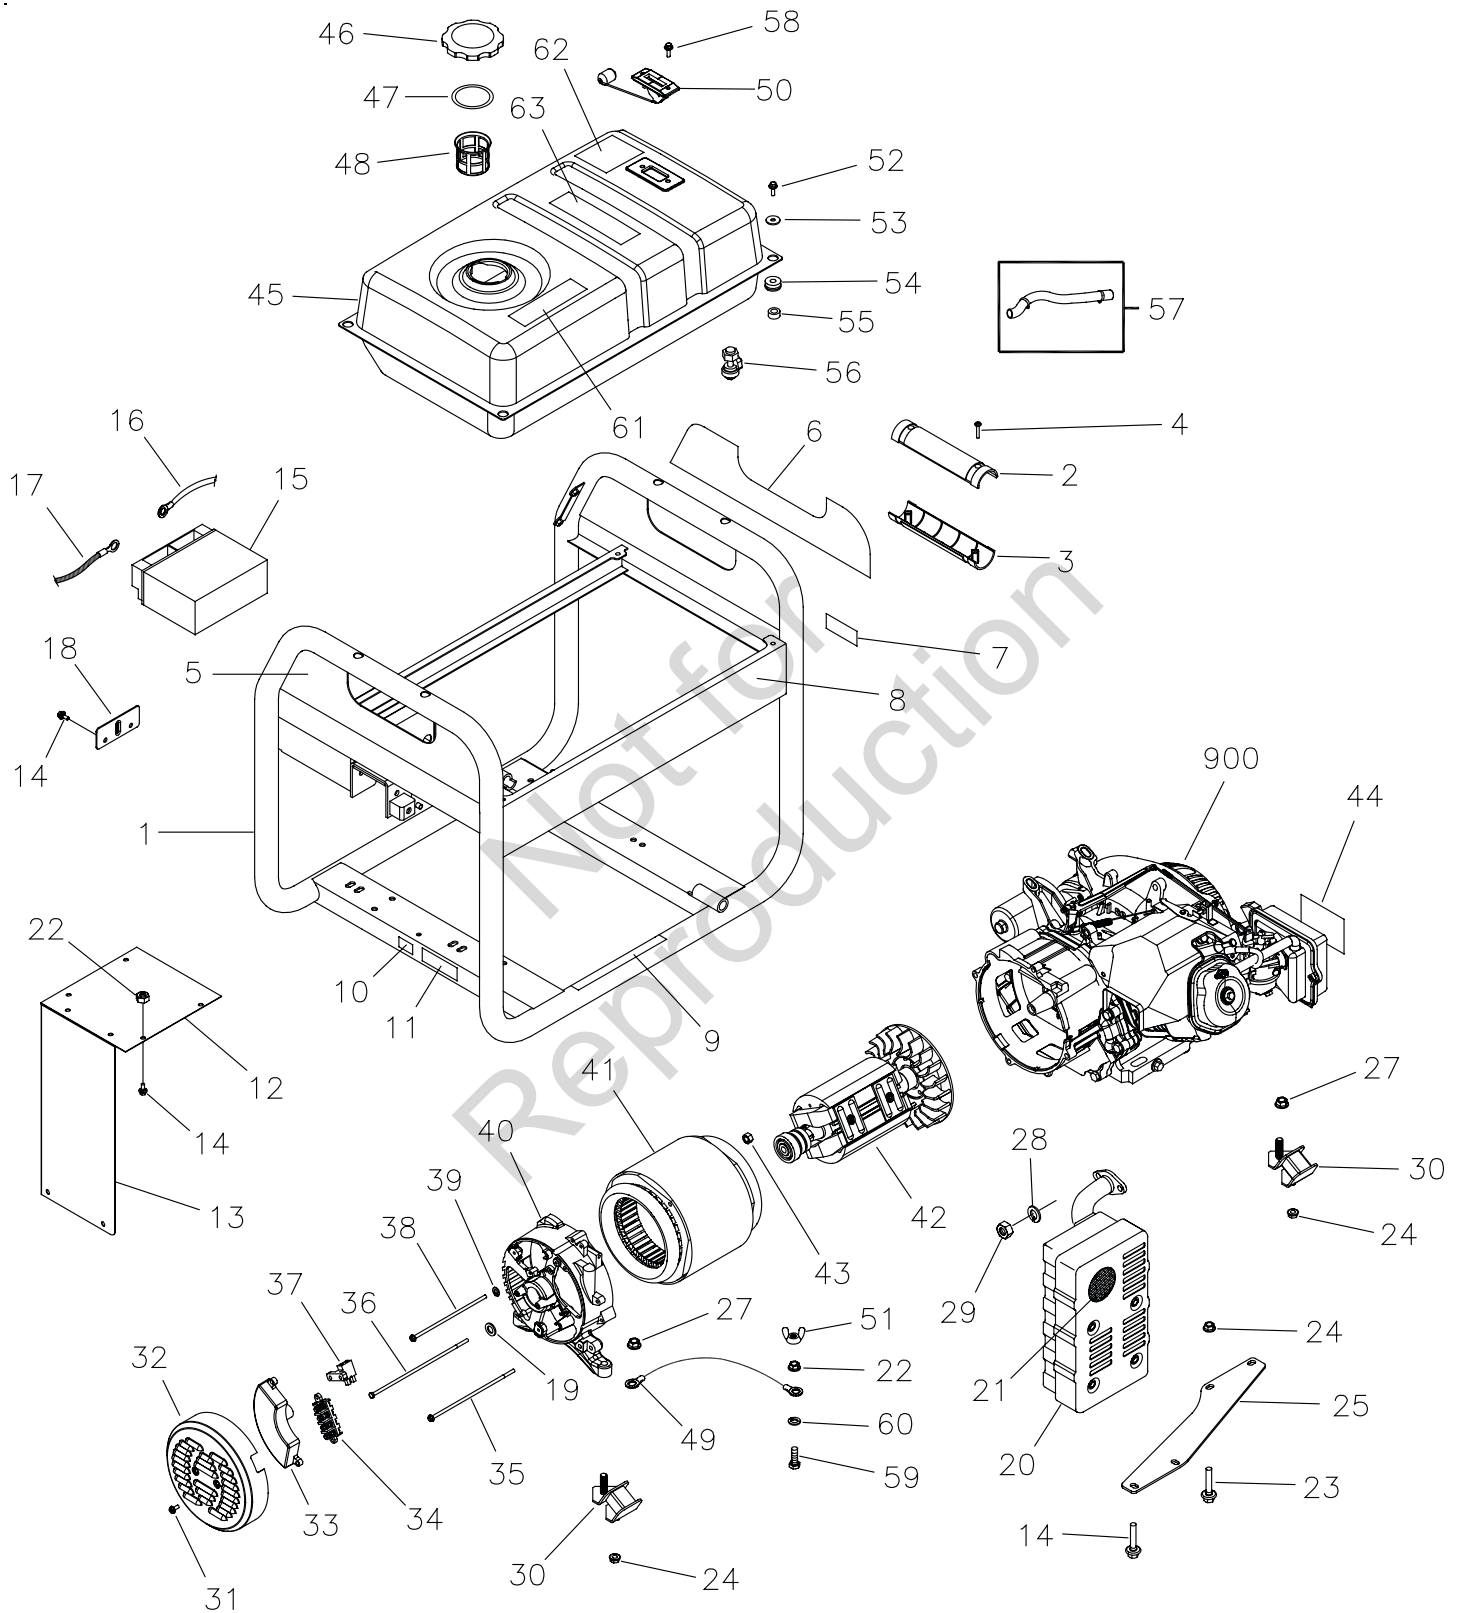

Exploded View - Main Unit

Copyright © 2010 Briggs & Stratton Power Products Group, LLC. All rights reserved. No part of this material may be reproduced or transmitted in any form without the express written permission of Briggs & Stratton Power Products Group, LLC.

Parts List - Main Unit

Item	Part #	Description	Item	Part #	Description
1	312007GS	CRADLE	44	311478GS	DECAL
2	312008GS	GRIP-HANDLE	45	311988GS	TANK-FUEL
3	312009GS	GRIP-HANDLE	46	311990GS	CAP-FUEL
4	75477GS	SCREW	47	209939GS	SEAL
5	311480GS	DECAL	48	311991GS	FILTER-SCREEN
6	311479GS	DECAL	49	312040GS	WIRE
7	197798GS	DECAL	50	311992GS	GAUGE-FUEL
8	311482GS	DECAL	51	87680GS	NUT
9	200310GS	DECAL	52	209421GS	BOLT
10	B4986GS	DECAL	53	312005GS	WASHER
11	200311GS	DECAL	54	312006GS	GROMMET
12	312020GS	HEATSHIELD	55	312010GS	SPACER
13	312019GS	HEATSHIELD	56	209417GS	VALVE-FUEL
14	209775GS	BOLT	57	791745	KIT - FUEL HOSE (cut to fit)
15	193043GS	BATTERY	58	197896GS	SCREW
16	312014GS	CABLE-BTTRY, RED	59	47411GS	SCREW
17	312026GS	CABLE-BTTRY, BLACK	60	22097GS	WASHER
18	311983GS	PLATE-BATTERY	61	188333GS	DECAL
19	312045GS	WASHER	62	202997GS	DECAL
20	192569GS	MUFFLER	63	194984GS	DECAL
21	83083GS	SCREEN	900	§	ENGINE
22	197861GS	NUT	Parts Not Illustrated		
23	311987GS	SCREW	193347GS	KIT-HARDWARE BATTERY	
24	67989GS	NUT	310784GS	MANUAL-OPERATOR	
25	311985GS	SUPPORT-MUFFLER	B4177GS	CHARGER-BATTERY	
27	193747GS	NUT	§ - Contact Engine Manufacturer		
28	22129GS	WASHER			
29	45771GS	NUT			
30	312012GS	MOUNT-VIBRATION			
31	207824GS	SCREW			
32	209428GS	END COVER			
33	312038GS	VOLTAGE REGULATOR			
34	312041GS	TERMINAL BLOCK			
35	312638GS	BOLT			
36	312639GS	BOLT			
37	209441GS	BRUSH ASSY			
38	312640GS	BOLT			
39	49226GS	WASHER			
40	209423GS	CARRIER-BEARING			
41	312032GS	STATOR			
42	312029GS	ROTOR			
43	207878GS	NUT