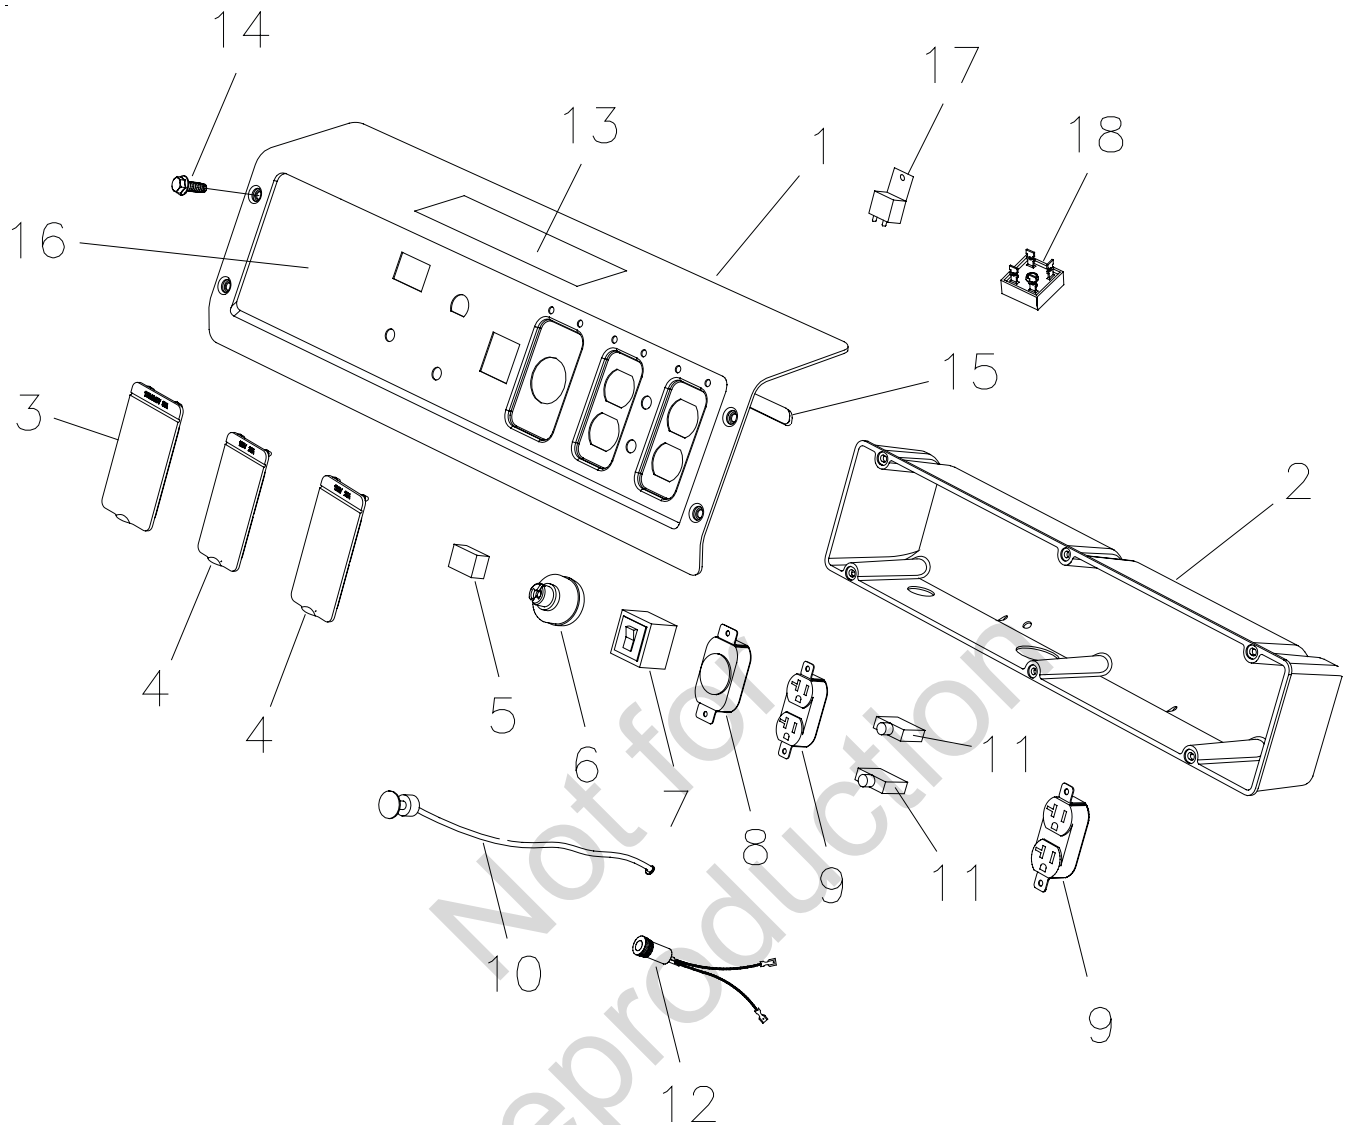

Exploded View & Parts List - Control Panel

Item	Part #	Description
1	312001GS	PANEL-CONTROL
2	312002GS	BOX-CONTROL PANEL
3	312030GS	COVER-OUTLET
4	312031GS	COVER-OUTLET
5	198245GS	METER-HOUR
6	692318	KEY-SWITCH IGNITION
7	202033GS	BREAKER-CIRCUIT 30A
8	43437GS	OUTLET-120/240V TL30A
9	68759GS	OUTLET-120V 20A
10	312034GS	CABLE-CHOKE
11	202394GS	BREAKER-CIRCUIT 20A
12	312004GS	JACK-COAXIAL
13	311565GS	DECAL
14	209775GS	BOLT
15	312033GS	TRIM-EDGE
16	311476GS	DECAL
17	312003GS	RELAY
18	312027GS	RECTIFIER-BRIDGE

Part Not Illustrated
691959

KEY

Exploded View & Parts List - Wheel Kit

Item	Part #	Description	Item	Part #	Description
1	311999GS	HANDLE	12	192310GS	MOUNT-VIBRATION
2	311998GS	GRIP-HANDLE	13	52857GS	NUT
3	312000GS	GRIP-HANDLE	14	42568GS	BOLT
4	75477GS	SCREW	15	311994GS	SUPPORT-LEG
5	312013GS	BOLT	16	46526GS	WASHER
6	187104GS	WASHER	17	45772GS	NUT
7	49820GS	NUT	18	94856GS	WASHER
8	207825GS	BOLT	19	312022GS	HUBCAP
9	312016GS	KNOB	20	312021GS	WHEEL
10	312015GS	SPRING	21	5025210YP	PIN-HAIR .0915 x 1-7/8
11	312017GS	PIN	22	312023GS	AXLE