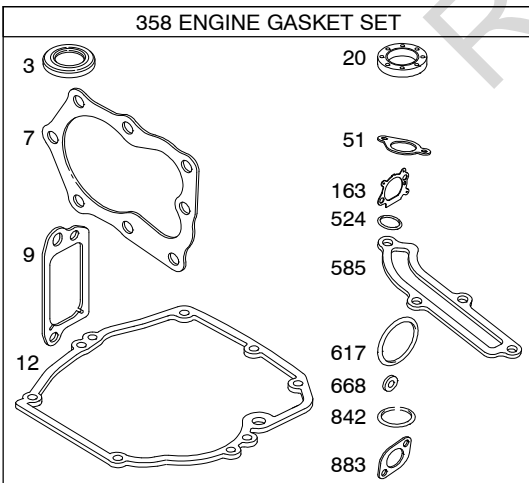

Illustrated Parts List

Model Series

128H00

TYPE NUMBERS
0110 through 0685.

TABLE OF CONTENTS

Air Cleaner	4
Alternator	4
Blower Housing/Shrouds	5
Camshaft	2
Carburetor	3
Controls	4
Crankshaft	2
Cylinder	2
Electric Starter	5
Electrical	4
Engine Sump	2
Exhaust System	4
Flywheel	5
Flywheel Brake	4
Fuel Supply	3
Governor Spring	4
Ignition	4
Kits/Gaskets	2 & 3
Lubrication	2
Piston Group	2
Rewind Starter	5
Valves	2

128H00

1319 WARNING LABEL

REQUIRED when replacing parts with warning labels affixed.

1058 OPERATOR'S MANUAL

1330 REPAIR MANUAL

1019 LABEL KIT

Illustrations cover a range of engines. Parts shown without corresponding text may not be used on your specific engine.
 3242-2 Assemblies include all parts shown in frames. 03/19/2010

Illustrations cover a range of engines. Parts shown without corresponding text may not be used on your specific engine.
3242-4 Assemblies include all parts shown in frames. **03/19/2010**

1036 EMISSIONS LABEL