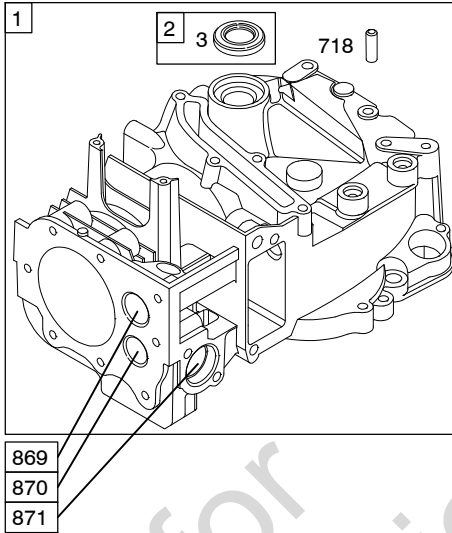

Illustrated Parts List

Model Series

128H00

TYPE NUMBERS
0110 through 0685.

TABLE OF CONTENTS

Air Cleaner	4
Alternator	4
Blower Housing/Shrouds	5
Camshaft	2
Carburetor	3
Controls	4
Crankshaft	2
Cylinder	2
Electric Starter	5
Electrical	4
Engine Sump	2
Exhaust System	4
Flywheel	5
Flywheel Brake	4
Fuel Supply	3
Governor Spring	4
Ignition	4
Kits/Gaskets	2 & 3
Lubrication	2
Piston Group	2
Rewind Starter	5
Valves	2

128H00

1319 WARNING LABEL

REQUIRED when replacing parts with warning labels affixed.

1058 OPERATOR'S MANUAL

1330 REPAIR MANUAL

1019 LABEL KIT

Illustrations cover a range of engines. Parts shown without corresponding text may not be used on your specific engine.
 3242-2 Assemblies include all parts shown in frames. 03/19/2010

Illustrations cover a range of engines. Parts shown without corresponding text may not be used on your specific engine.
3242-4 Assemblies include all parts shown in frames. **03/19/2010**

1036 EMISSIONS LABEL