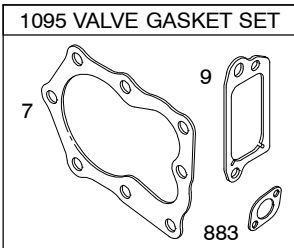

Illustrated Parts List

Model Series

128H00

TYPE NUMBERS
0110 through 0685.

TABLE OF CONTENTS

Air Cleaner	4
Alternator	4
Blower Housing/Shrouds	5
Camshaft	2
Carburetor	3
Controls	4
Crankshaft	2
Cylinder	2
Electric Starter	5
Electrical	4
Engine Sump	2
Exhaust System	4
Flywheel	5
Flywheel Brake	4
Fuel Supply	3
Governor Spring	4
Ignition	4
Kits/Gaskets	2 & 3
Lubrication	2
Piston Group	2
Rewind Starter	5
Valves	2

128H00

1319 WARNING LABEL

REQUIRED when replacing parts with warning labels affixed.

1058 OPERATOR'S MANUAL

1330 REPAIR MANUAL

1019 LABEL KIT

Illustrations cover a range of engines. Parts shown without corresponding text may not be used on your specific engine.
 3242-2 Assemblies include all parts shown in frames. 03/19/2010

Illustrations cover a range of engines. Parts shown without corresponding text may not be used on your specific engine.
3242-4 Assemblies include all parts shown in frames. **03/19/2010**

1036 EMISSIONS LABEL