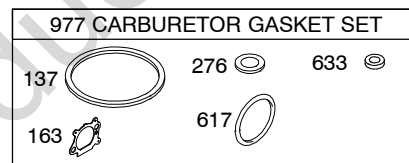

128H00

1319 WARNING LABEL

REQUIRED when replacing parts with warning labels affixed.

1058 OPERATOR'S MANUAL

1330 REPAIR MANUAL

1019 LABEL KIT

Illustrations cover a range of engines. Parts shown without corresponding text may not be used on your specific engine.
 3242-2 Assemblies include all parts shown in frames. 03/19/2010

Illustrations cover a range of engines. Parts shown without corresponding text may not be used on your specific engine.
3242-4 Assemblies include all parts shown in frames. **03/19/2010**

1036 EMISSIONS LABEL