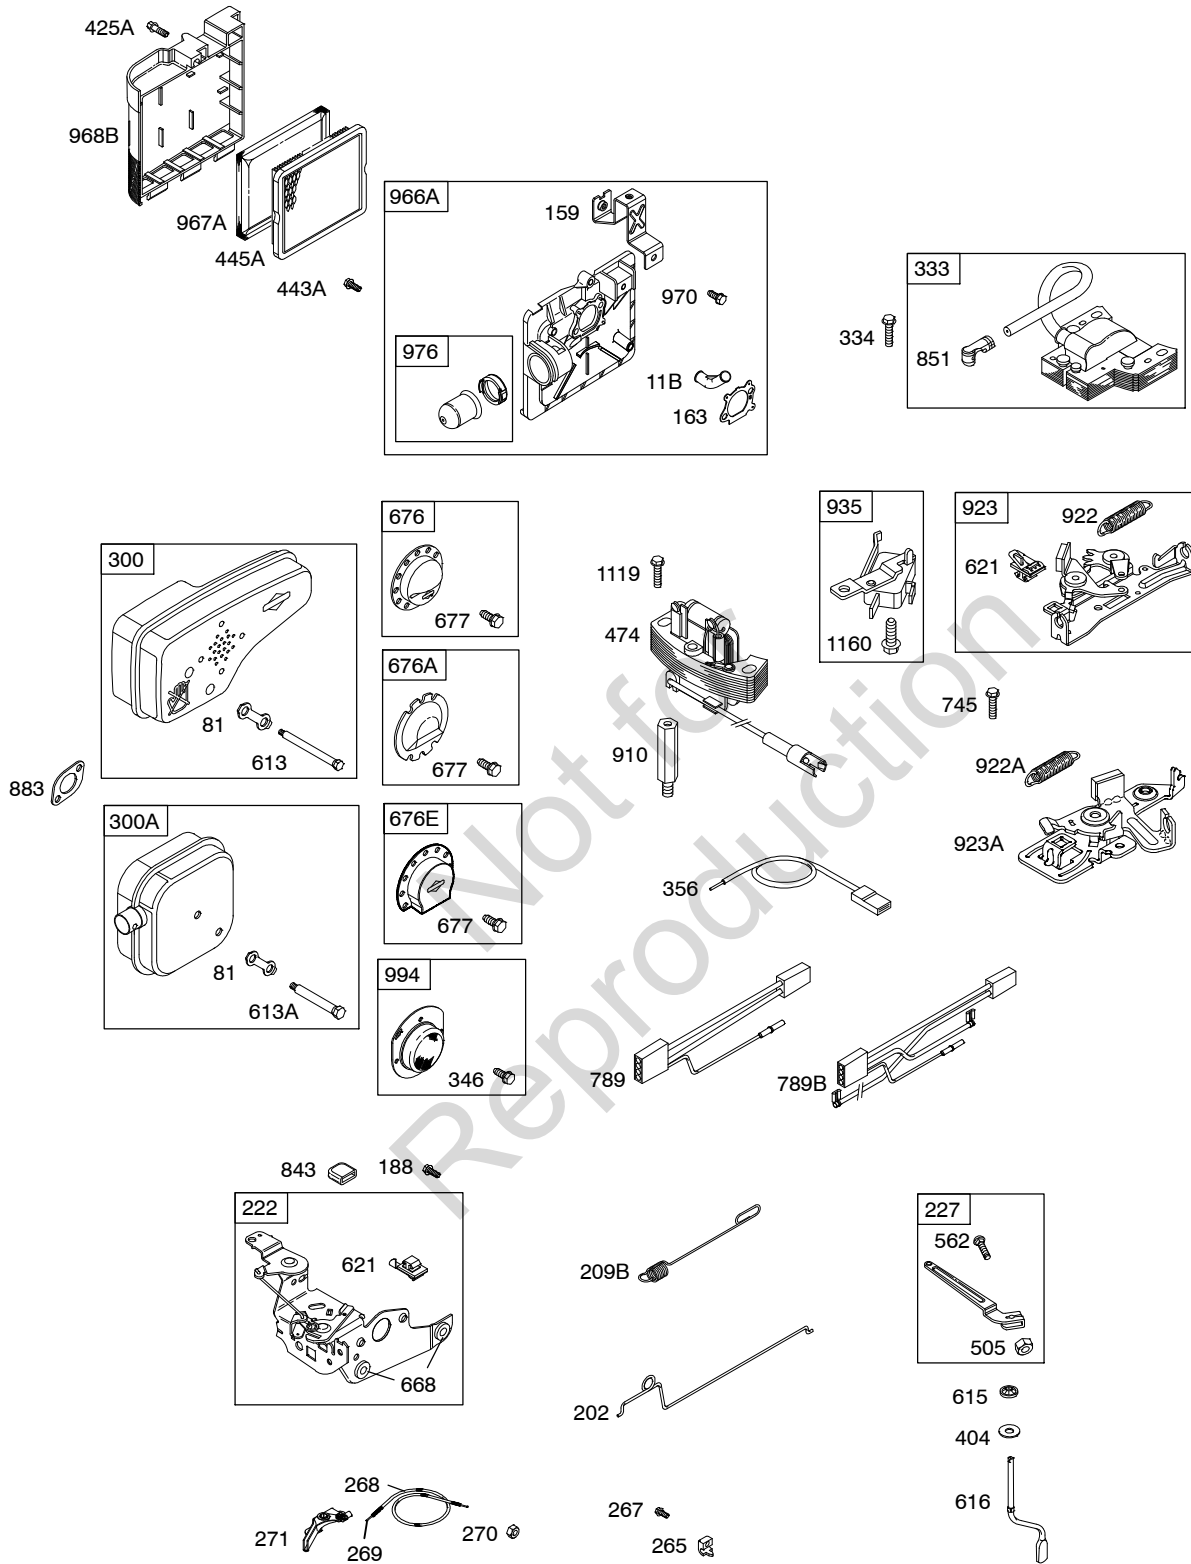

Illustrated Parts List

Model Series

128H00

TYPE NUMBERS
0110 through 0685.

TABLE OF CONTENTS

Air Cleaner	4
Alternator	4
Blower Housing/Shrouds	5
Camshaft	2
Carburetor	3
Controls	4
Crankshaft	2
Cylinder	2
Electric Starter	5
Electrical	4
Engine Sump	2
Exhaust System	4
Flywheel	5
Flywheel Brake	4
Fuel Supply	3
Governor Spring	4
Ignition	4
Kits/Gaskets	2 & 3
Lubrication	2
Piston Group	2
Rewind Starter	5
Valves	2

128H00

1319 WARNING LABEL

REQUIRED when replacing parts with warning labels affixed.

1058 OPERATOR'S MANUAL

1330 REPAIR MANUAL

1019 LABEL KIT

Illustrations cover a range of engines. Parts shown without corresponding text may not be used on your specific engine.
 3242-2 Assemblies include all parts shown in frames. 03/19/2010