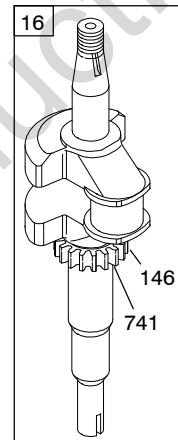

128H00

1319 WARNING LABEL

REQUIRED when replacing parts with warning labels affixed.

1058 OPERATOR'S MANUAL

1330 REPAIR MANUAL

1019 LABEL KIT

Illustrations cover a range of engines. Parts shown without corresponding text may not be used on your specific engine.
3242-2 Assemblies include all parts shown in frames. 03/19/2010