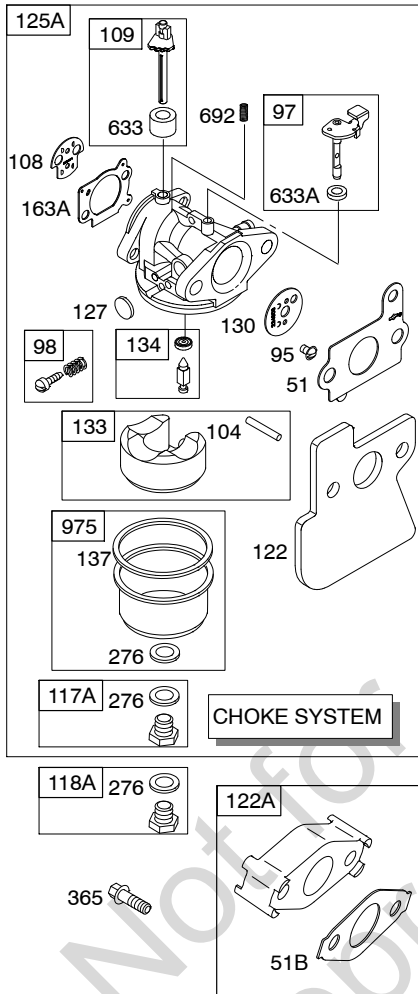

Illustrated Parts List

Model Series

12G600

TYPE NUMBERS
0100 through 0110.

TABLE OF CONTENTS

Air Cleaner	5
Blower Housing/Shrouds	6
Camshaft	2
Carburetor	4
Controls	5
Crankshaft	2
Cylinder	2
Cylinder Head	3
Engine Sump	2
Exhaust System	5
Flywheel	6
Fuel Supply	4
Governor Spring	5
Ignition	5
Lubrication	2
Piston Group	2
Rewind Starter	6

12G600

1319 WARNING LABEL

REQUIRED when replacing parts with warning labels affixed.

1019 LABEL KIT

Illustrations cover a range of engines. Parts shown without corresponding text may not be used on your specific engine.