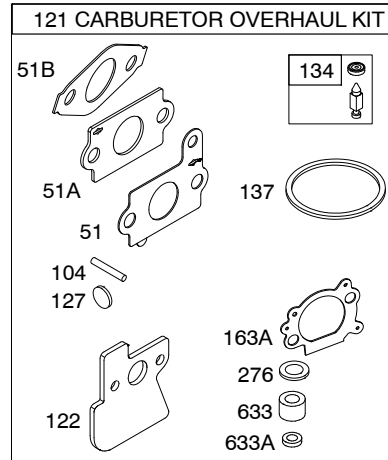

Illustrated Parts List

Model Series

12G600

TYPE NUMBERS
0100 through 0110.

TABLE OF CONTENTS

Air Cleaner	5
Blower Housing/Shrouds	6
Camshaft	2
Carburetor	4
Controls	5
Crankshaft	2
Cylinder	2
Cylinder Head	3
Engine Sump	2
Exhaust System	5
Flywheel	6
Fuel Supply	4
Governor Spring	5
Ignition	5
Lubrication	2
Piston Group	2
Rewind Starter	6

12G600

1319 WARNING LABEL

REQUIRED when replacing parts with warning labels affixed.

1019 LABEL KIT

Illustrations cover a range of engines. Parts shown without corresponding text may not be used on your specific engine.