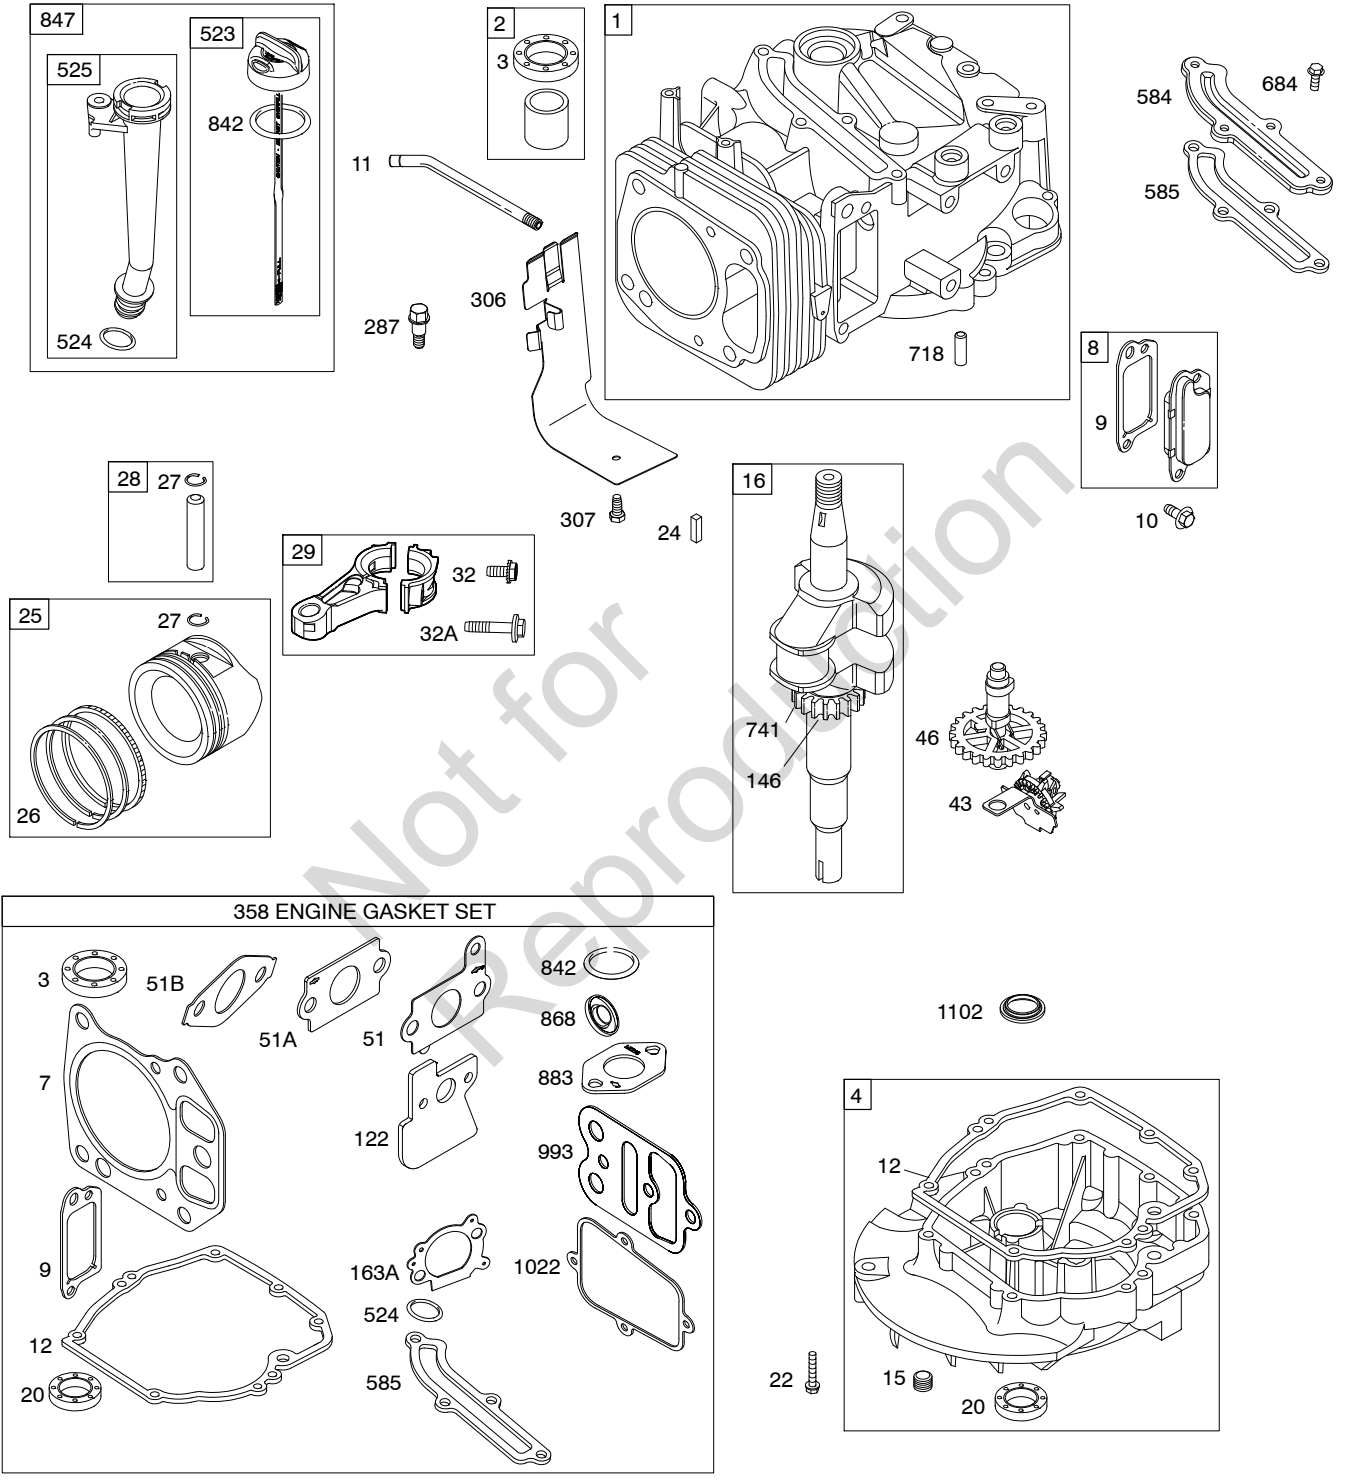

Illustrated Parts List

Model Series

12G600

TYPE NUMBERS
0100 through 0110.

TABLE OF CONTENTS

Air Cleaner	5
Blower Housing/Shrouds	6
Camshaft	2
Carburetor	4
Controls	5
Crankshaft	2
Cylinder	2
Cylinder Head	3
Engine Sump	2
Exhaust System	5
Flywheel	6
Fuel Supply	4
Governor Spring	5
Ignition	5
Lubrication	2
Piston Group	2
Rewind Starter	6

12G600

1319 WARNING LABEL

REQUIRED when replacing parts with warning labels affixed.

1019 LABEL KIT

Illustrations cover a range of engines. Parts shown without corresponding text may not be used on your specific engine.