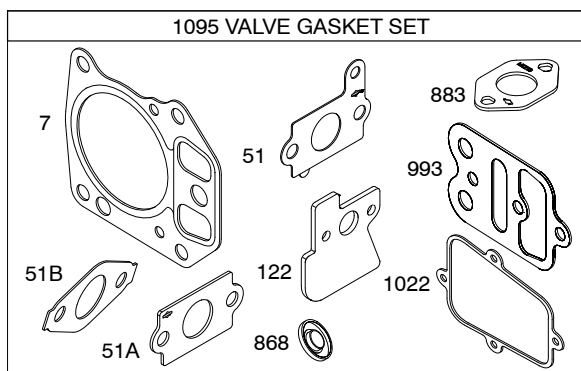

Illustrated Parts List

Model Series

12G600

TYPE NUMBERS
0100 through 0110.

TABLE OF CONTENTS

Air Cleaner	5
Blower Housing/Shrouds	6
Camshaft	2
Carburetor	4
Controls	5
Crankshaft	2
Cylinder	2
Cylinder Head	3
Engine Sump	2
Exhaust System	5
Flywheel	6
Fuel Supply	4
Governor Spring	5
Ignition	5
Lubrication	2
Piston Group	2
Rewind Starter	6

12G600

1319 WARNING LABEL

REQUIRED when replacing parts with warning labels affixed.

1019 LABEL KIT

Illustrations cover a range of engines. Parts shown without corresponding text may not be used on your specific engine.

Illustrations cover a range of engines. Parts shown without corresponding text may not be used on your specific engine.
5376-4 Assemblies include all parts shown in frames. **11/17/2008**

Illustrations cover a range of engines. Parts shown without corresponding text may not be used on your specific engine.
 5376-5 Assemblies include all parts shown in frames. 11/17/2008