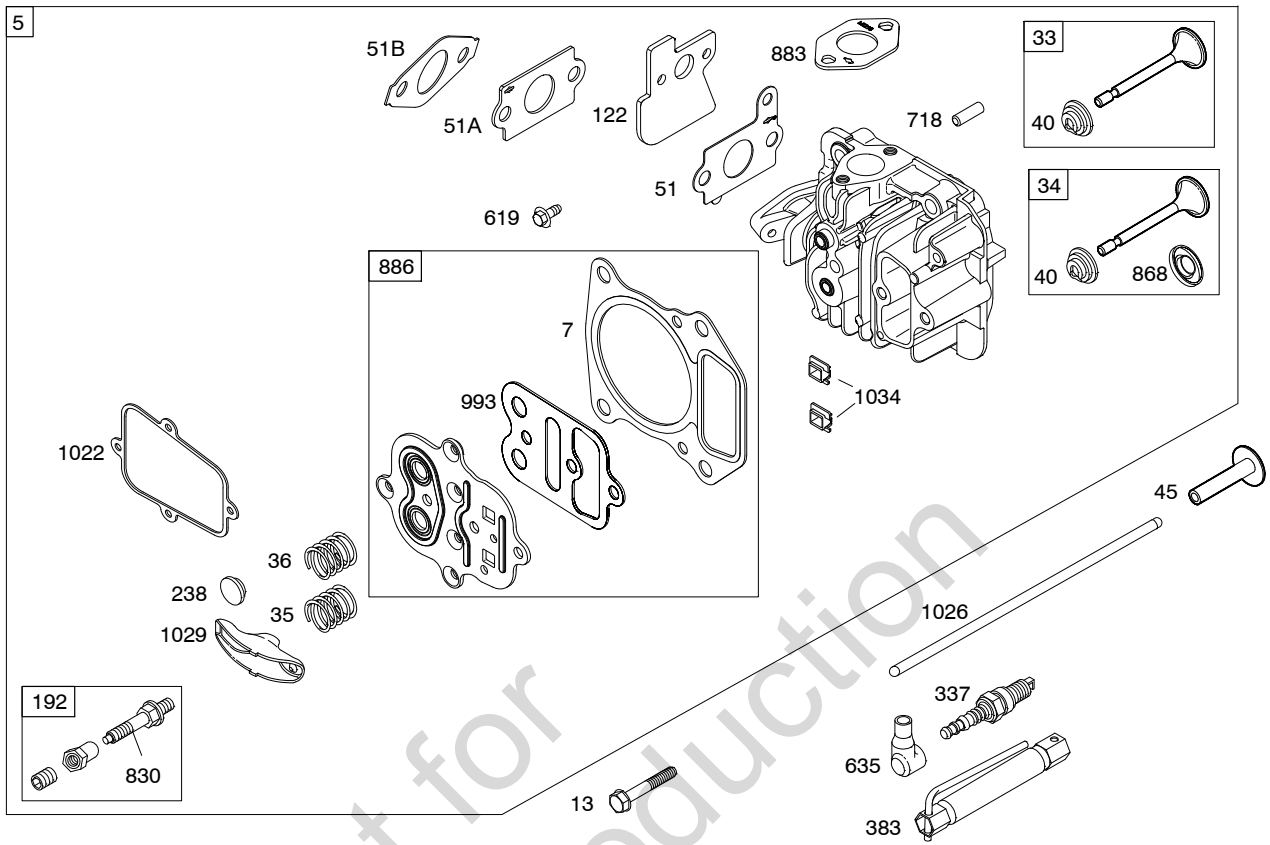

Illustrated Parts List

Model Series

12G600

TYPE NUMBERS
0100 through 0110.

TABLE OF CONTENTS

Air Cleaner	5
Blower Housing/Shrouds	6
Camshaft	2
Carburetor	4
Controls	5
Crankshaft	2
Cylinder	2
Cylinder Head	3
Engine Sump	2
Exhaust System	5
Flywheel	6
Fuel Supply	4
Governor Spring	5
Ignition	5
Lubrication	2
Piston Group	2
Rewind Starter	6

12G600

1319 WARNING LABEL

REQUIRED when replacing parts with warning labels affixed.

1019 LABEL KIT

Illustrations cover a range of engines. Parts shown without corresponding text may not be used on your specific engine.

Illustrations cover a range of engines. Parts shown without corresponding text may not be used on your specific engine.
5376-4 Assemblies include all parts shown in frames. **11/17/2008**

Illustrations cover a range of engines. Parts shown without corresponding text may not be used on your specific engine.
 5376-5 Assemblies include all parts shown in frames. 11/17/2008