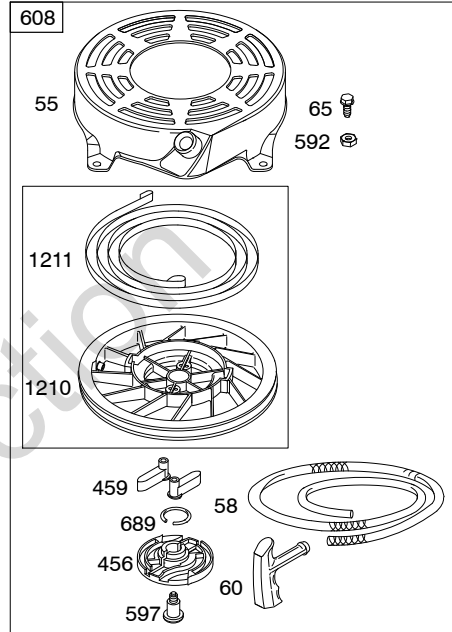

12G600

1036 EMISSIONS LABEL

Illustrations cover a range of engines. Parts shown without corresponding text may not be used on your specific engine.
5376-6 Assemblies include all parts shown in frames. 11/17/2008

REF. NO.	PART NO.	DESCRIPTION	REF. NO.	PART NO.	DESCRIPTION	REF. NO.	PART NO.	DESCRIPTION
1	697893	Cylinder Assembly	25	795429	Piston Assembly (Standard) (Used After Code Date 07090300).	27	691866	Lock-Piston Pin
2	399269	Kit-Bushing/Seal (Magneto Side)				28	499423	Pin-Piston
3	★299819S	Seal-Oil (Magneto Side)				29	499424	Rod-Connecting
4	493279	Sump-Engine				32	691664	Screw (Connecting Rod)
		----- Note -----				32A	695759	Screw (Connecting Rod)
		498983 Sump-Engine Used on Type No(s). 0110.				33	499642	Valve-Exhaust
5	795501	Head-Cylinder (Used After Code Date 05110100).				34	499641	Valve-Intake
		----- Note -----				35	691304	Spring-Valve (Intake)
		695276 Head-Cylinder (Used Before Code Date 05110200).				36	691304	Spring-Valve (Exhaust)
7	★Δ697230	Gasket-Cylinder Head				37	694086	Guard-Flywheel
8	495786	Breather Assembly				40	692194	Retainer-Valve
9	★699833	Gasket-Breather				43	691486	Slinger-Governor/Oil
10	691125	Screw (Breather Assembly)	26	795431	Ring Set (Standard) (Used After Code Date 07090300).			----- Note -----
11	499675	Tube-Breather						691997 Slinger-Governor/Oil
12	★692232	Gasket-Crankcase						Used on Type No(s). 0110.
13	691137	Screw (Cylinder Head)				45	690977	Tappet-Valve
15	691680	Plug-Oil Drain (Square Socket)				46	694039	Camshaft
16	692803	Crankshaft				51	★♦♦Δ692668	Gasket-Intake
		----- Note -----				51A	★♦♦Δ697735	Gasket-Intake
		691457 Crankshaft Used on Type No(s). 0110.				51B	★♦♦Δ692555	Gasket-Intake
20	★399781S	Seal-Oil (PTO Side)				55	691421	Housing-Rewind Starter
22	691092	Screw (Crankcase Cover/Sump)				58	697316	Rope-Starter (Cut To Required Length)
23	697610	Flywheel				60	281434S	Grip-Starter Rope
		----- Note -----				65	690837	Screw (Rewind Starter)
		697586 Flywheel Used on Type No(s). 0110.				78	691108	Screw (Flywheel Guard)
24	222698S	Key-Flywheel				95	691636	Screw (Throttle Valve)
						97	499682	Shaft-Throttle
						98	398185	Kit-Idle Speed
						104	●691242	Pin-Float Hinge
						108	692567	Valve-Choke
						109	693866	Shaft-Choke

★ Included in Engine Gasket Set-Ref. No.358.

● Included in Carburetor Overhaul Kit-Ref. No. 121.

♦ Included in Carburetor Gasket Set-Ref. No. 977.

Δ Included in Valve Gasket Set-Ref. No 1095.

Illustrations cover a range of engines. Parts shown without corresponding text may not be used on your specific engine.