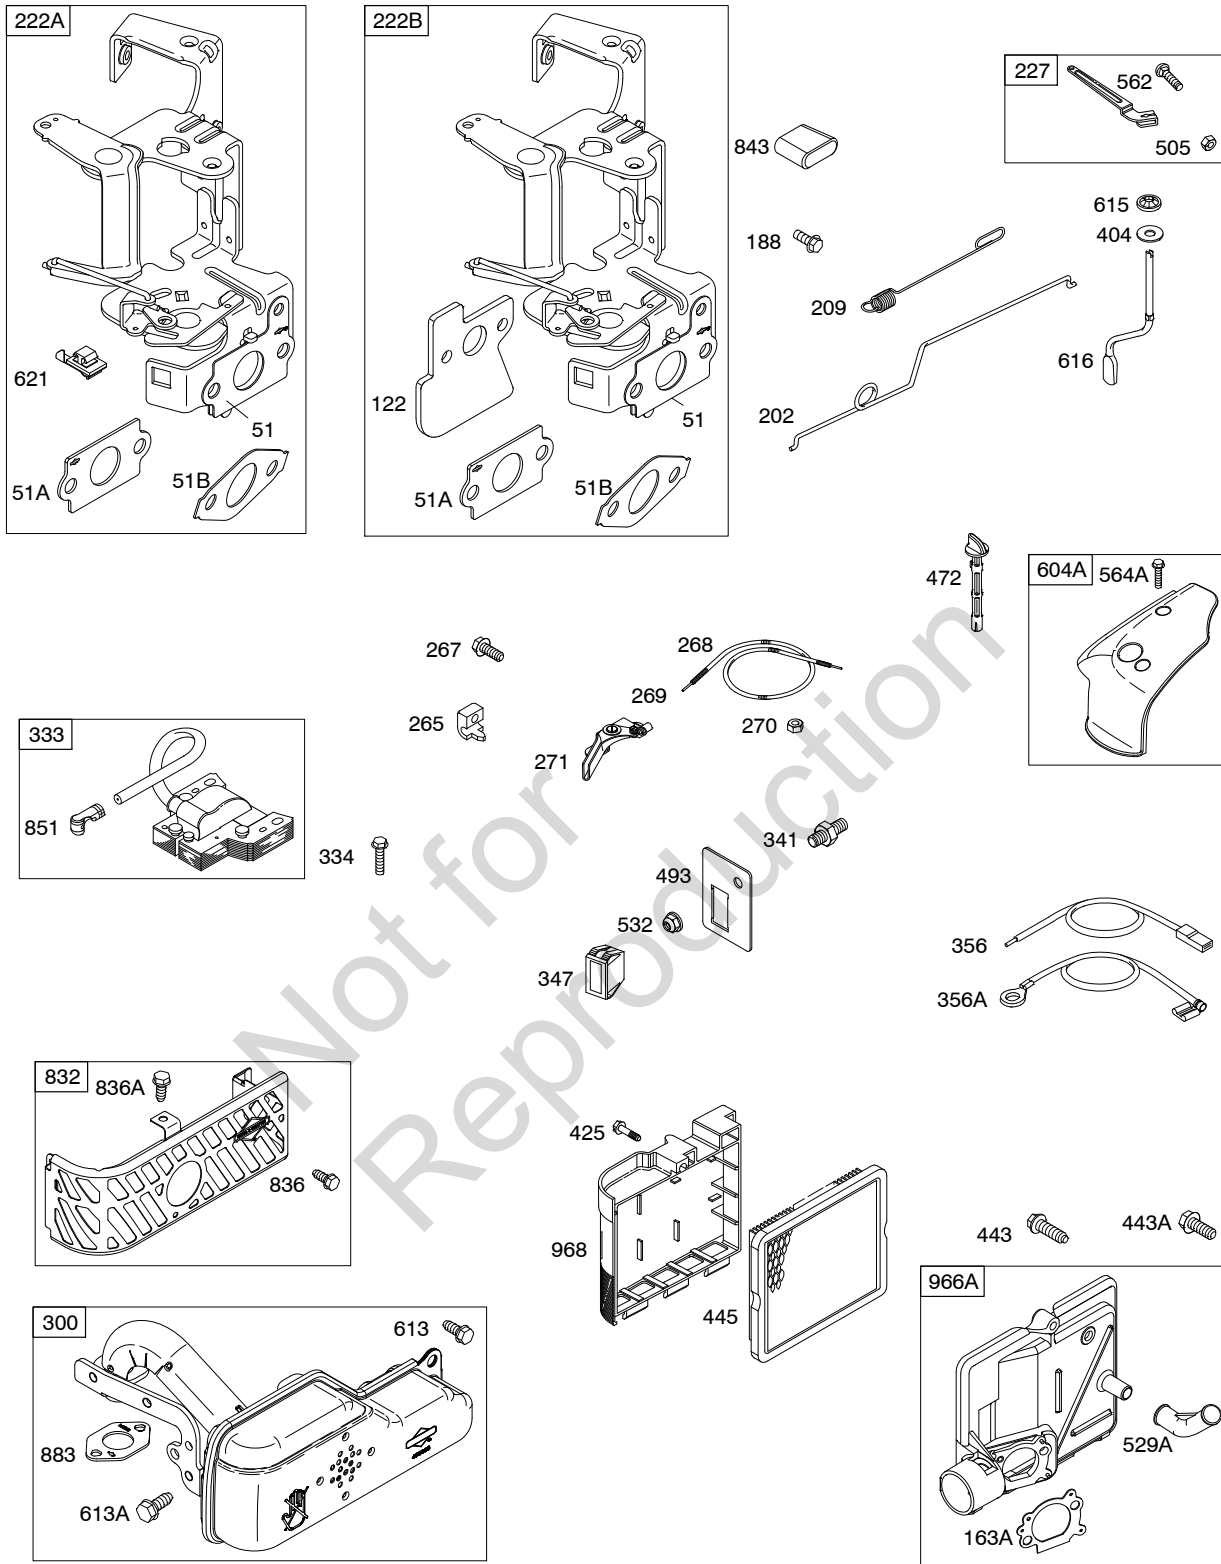

Illustrations cover a range of engines. Parts shown without corresponding text may not be used on your specific engine.
5376-5 Assemblies include all parts shown in frames. 11/17/2008