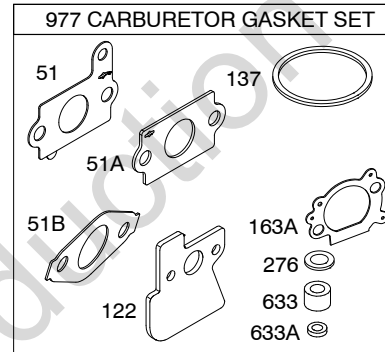

Illustrated Parts List

Model Series

12G600

TYPE NUMBERS
0100 through 0110.

TABLE OF CONTENTS

Air Cleaner	5
Blower Housing/Shrouds	6
Camshaft	2
Carburetor	4
Controls	5
Crankshaft	2
Cylinder	2
Cylinder Head	3
Engine Sump	2
Exhaust System	5
Flywheel	6
Fuel Supply	4
Governor Spring	5
Ignition	5
Lubrication	2
Piston Group	2
Rewind Starter	6

12G600

1319 WARNING LABEL

REQUIRED when replacing parts with warning labels affixed.

1019 LABEL KIT

Illustrations cover a range of engines. Parts shown without corresponding text may not be used on your specific engine.

Illustrations cover a range of engines. Parts shown without corresponding text may not be used on your specific engine.
5376-4 Assemblies include all parts shown in frames. **11/17/2008**

Illustrations cover a range of engines. Parts shown without corresponding text may not be used on your specific engine.
 5376-5 Assemblies include all parts shown in frames. 11/17/2008