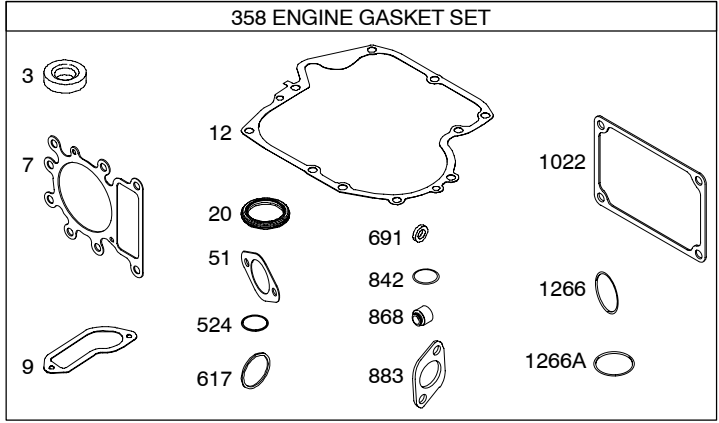

Illustrated Parts List

Model Series

21A700

TYPE NUMBER
0223, 0260.

TABLE OF CONTENTS

Air Cleaner/Blower Housing	6
Alternator	9
Camshaft	3
Carburetor	5
Controls	8
Crankcase Sump	2
Crankshaft	3
Cylinder	2
Cylinder Head	4
Electric Starter	7
Flywheel	7
Fuel System	8
Ignition	8
Kit/Gasket Sets - Carburetor	5
Kit/Gasket Sets - Engine	4
Kit/Gasket Sets - Valve	4
Lubrication	3
Piston	3

1058 OWNER'S MANUAL

1330 REPAIR MANUAL

Illustrations cover a range of engines. Parts shown without corresponding text may not be used on your specific engine.
5737-2 Assemblies include all parts shown in frames. 8/30/2004

Illustrations cover a range of engines. Parts shown without corresponding text may not be used on your specific engine.
 5737-3 Assemblies include all parts shown in frames.

Illustrations cover a range of engines. Parts shown without corresponding text may not be used on your specific engine.
5737-4 Assemblies include all parts shown in frames. **8/30/2004**