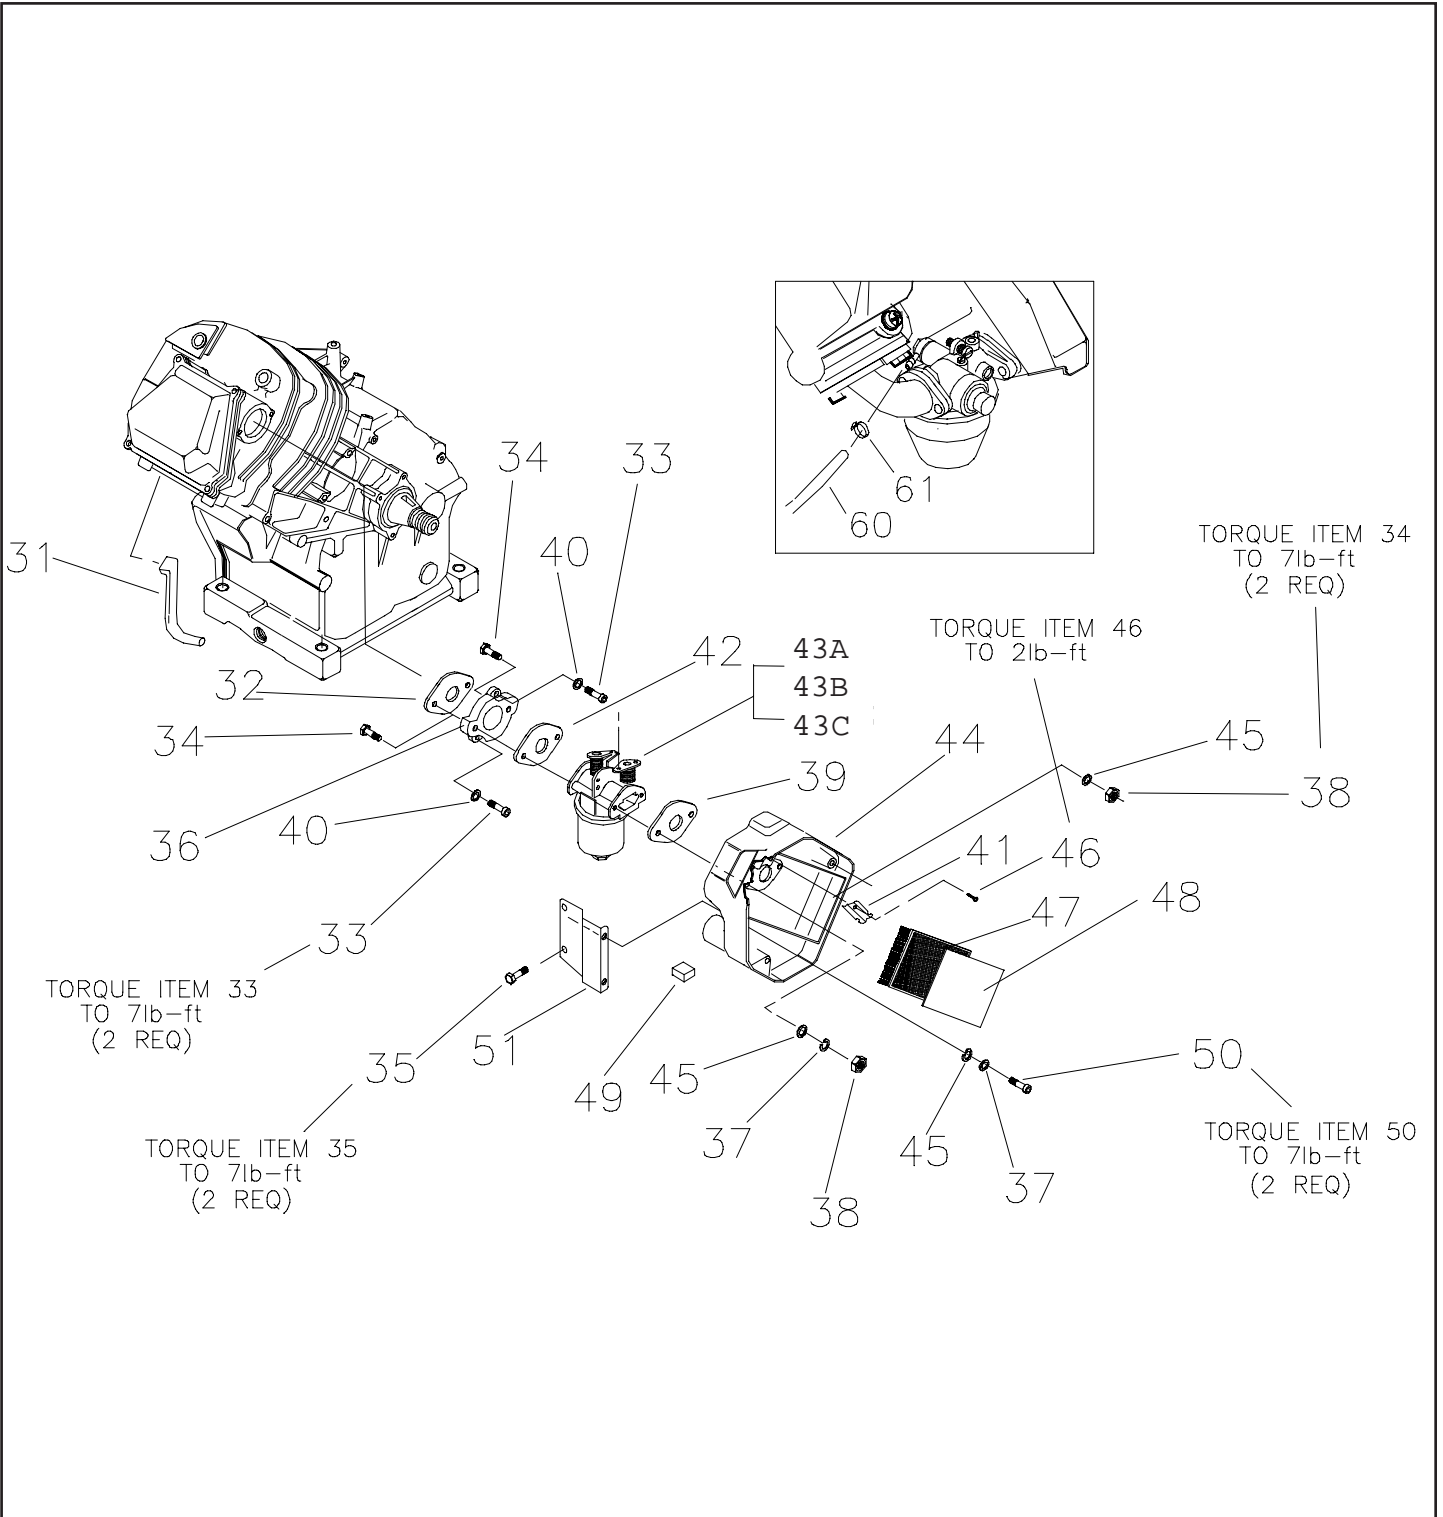

EXPLODED VIEW — AIR CLEANER AND CARBURETOR

AIR CLEANER AND CARBURETOR

ITEM	DESCRIPTION	PART NO.	QTY.	ITEM	DESCRIPTION	PART NO.	QTY.
31	Breather Hose	72745	1	44	Air Cleaner Base	73108A	1
32	Manifold Head Gasket	91039	1	45	M6 Flatwasher	49811	4
33	M6 x 20 SHCS	40945	2	46	#8 x 3/8" Plastite Screw	59635	1
34	Carburetor Bolt	81647	2	47	Air Filter	73111	1
35	M6 x 12 HHCS	66476	2	48	Precleaner	81646	1
36	K Adapter	91028	1	49	Choke Knob	83504	1
37	M6 Lock Washer	22097	3	50	M6 x 16 HHCS	47411	2
38	M6 Hex Nut	49813	2	51	Bracket Air Box	90827	1
39	Carburetor/Air Box Gasket	90970	1	60	1/4" ID Hose	30340	12"
40	M6 Ribbed Lock- washer	93873	2	61	Hose Clamp	48031C	1
41	Spitback Plate	91204	1				
42	Carburetor/Manifold Gasket	89228	1				
43A	320 Nikki Carburetor	93302A	1				
43B	360 Nikki Carburetor	91187A	1				
43C	410 Nikki Carburetor	A4600	1