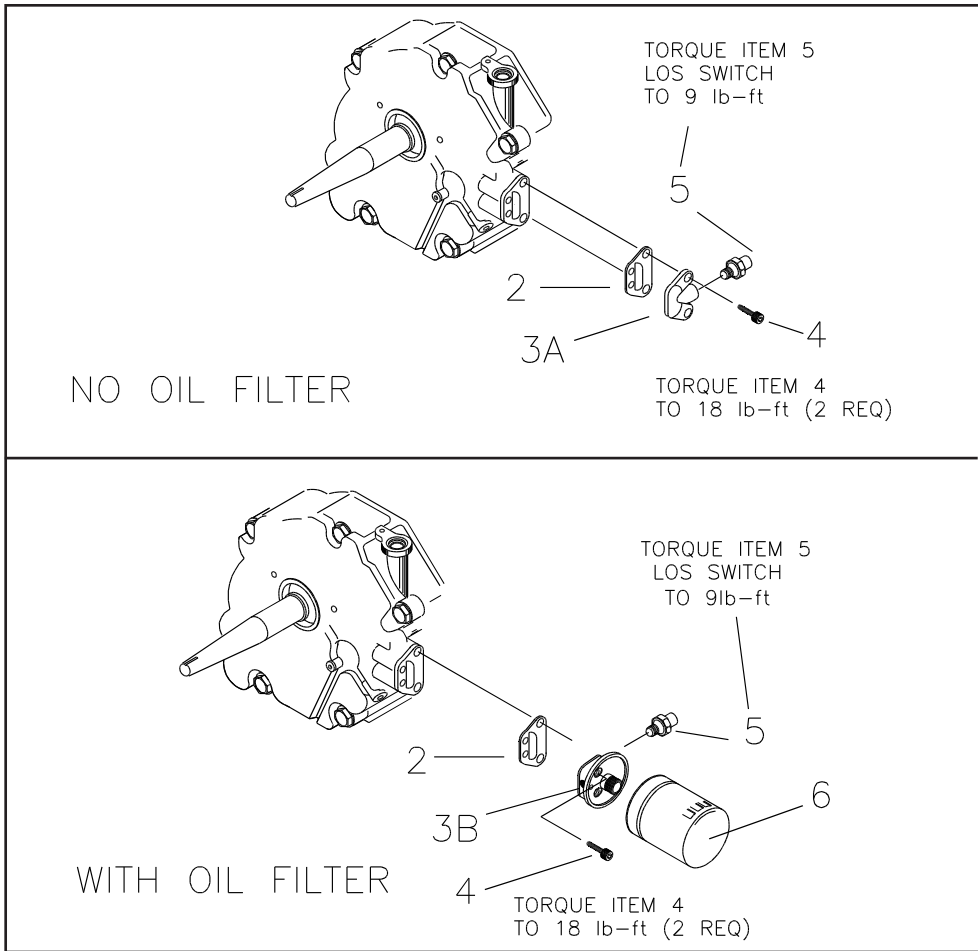

EXPLODED VIEW — OIL FILTER AND OPTIONAL OIL FILL TUBE

ITEM	PART #	QTY.	DESCRIPTION
2	86999	1	Oil Filter Gasket
3A	72709	1	Oil Blockoff
3B	94683	1	Oil Filter Adapter
4	49821	2	M8 X 30 SHCS
5	99236	1	Oil Press Switch
6	70185	1	Oil Filter