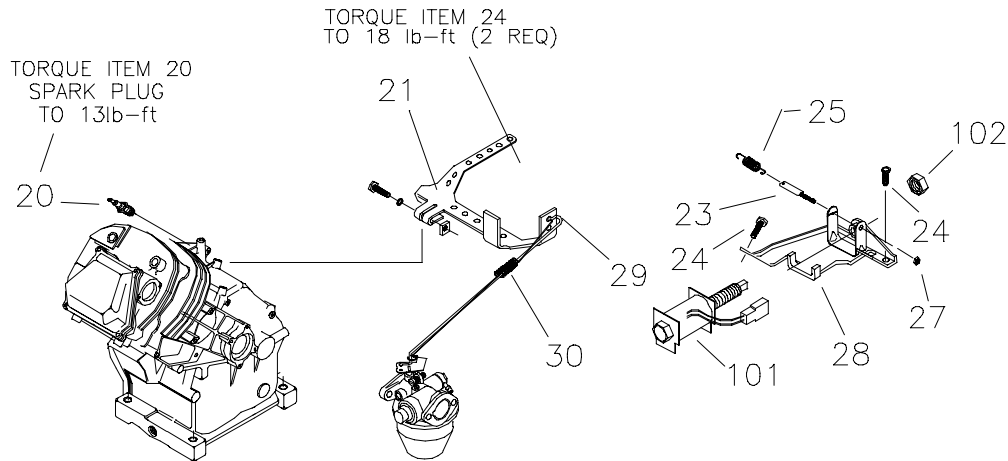

**EXPLODED VIEW — GAS TANK MOUNTING HARDWARE**

ITEM	PART #	QTY.	DESCRIPTION
22	40976	2	SHCS M8-1.25 X 20
26	22129	2	Lock Washer M8
94	B2348	1	Tank Cradle
95	52858	2	M8 Lock Nut
96	59012	2	M8 X 20 FLHCS
97	96083	1	Front Tank Bracket
98	96084	1	Rear Tank Bracket
99	89263	1	Dipstick ASM
100	A6558	1	Oil Fill/Check Tube

EXPLODED VIEW — OIL FILTER AND OPTIONAL OIL FILL TUBE

ITEM	PART #	QTY.	DESCRIPTION
2	86999	1	Oil Filter Gasket
3A	72709	1	Oil Blockoff
3B	94683	1	Oil Filter Adapter
4	49821	2	M8 X 30 SHCS
5	99236	1	Oil Press Switch
6	70185	1	Oil Filter

**EXPLODED VIEW — LOW OIL SHUTDOWN AND GOVERNOR**

ITEM	PART #	QTY.	DESCRIPTION
7	78653	1	Run/Stop Switch
8	85272	1	LED Assembly
9	93104	1	L.O.S. Decal
10	93611	1	Black Sleeving
12	84329	1	3 Pin Male HSG
13	92981	1	Wire Assembly
14	22097	2	M6 Lockwasher
15	92079	2	M6 X 30 Taptite
16	84542	1	Ignition Coil
18	87221B	1	L.O.S. Module
20	72347	1	Sparkplug