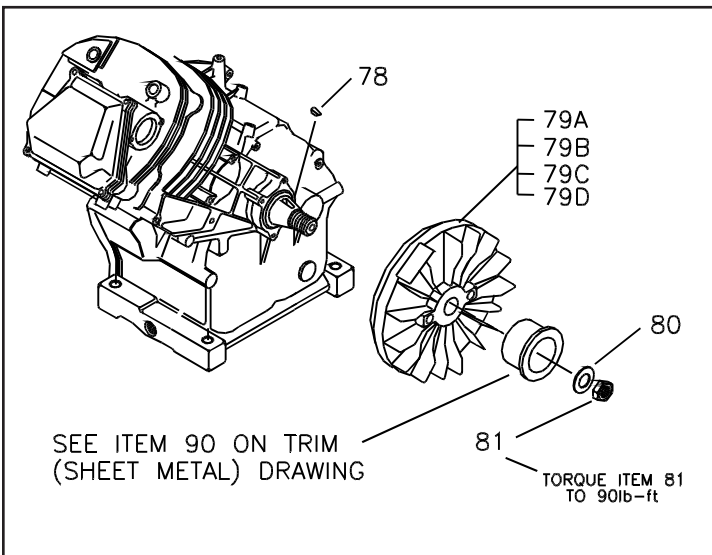

EXPLODED VIEW — STEPPER MOTOR, FLYWHEEL, RECOIL STARTER

ITEM	PART #	QTY.	DESCRIPTION
17	21544	1	Starter Motor Assm.
22	40976	2	SHCS M8 — 1.25 X 20
26	22129	2	Lock Washer M8
78	82774	1	Woodruff Key
79A	SRV77147A	1	360 Flywheel
79B	SRV91222B	1	320/360 Flywheel Ring Gear
79C	SRV91222C	1	410 Flywheel Ring Gear
79D	SRV21745G	1	410 Flywheel
80	67198N	1	Conical Washer

ITEM	PART #	QTY.	DESCRIPTION
81	67890	1	M20 Hex Nut
82	88433	1	Top Wrapper
83	45756	7	M6 X 10 Taptite
84	78609	2	Cover Bolts
85	73104B	1	Air Box Cover
86	92437	1	Blower Housing
87	88434	1	Lower Wrapper
88	66476	4	M6 X 12 HHCS
89	96195	1	Recoil Assembly
90	96196	1	Recoil Cup
91A	73116C	1	Backplate
91B	73116A	1	Backplate, E. SRT
92	81668	5	M6 X 10 HHCS
93	B2160	1	Rubber Spacer