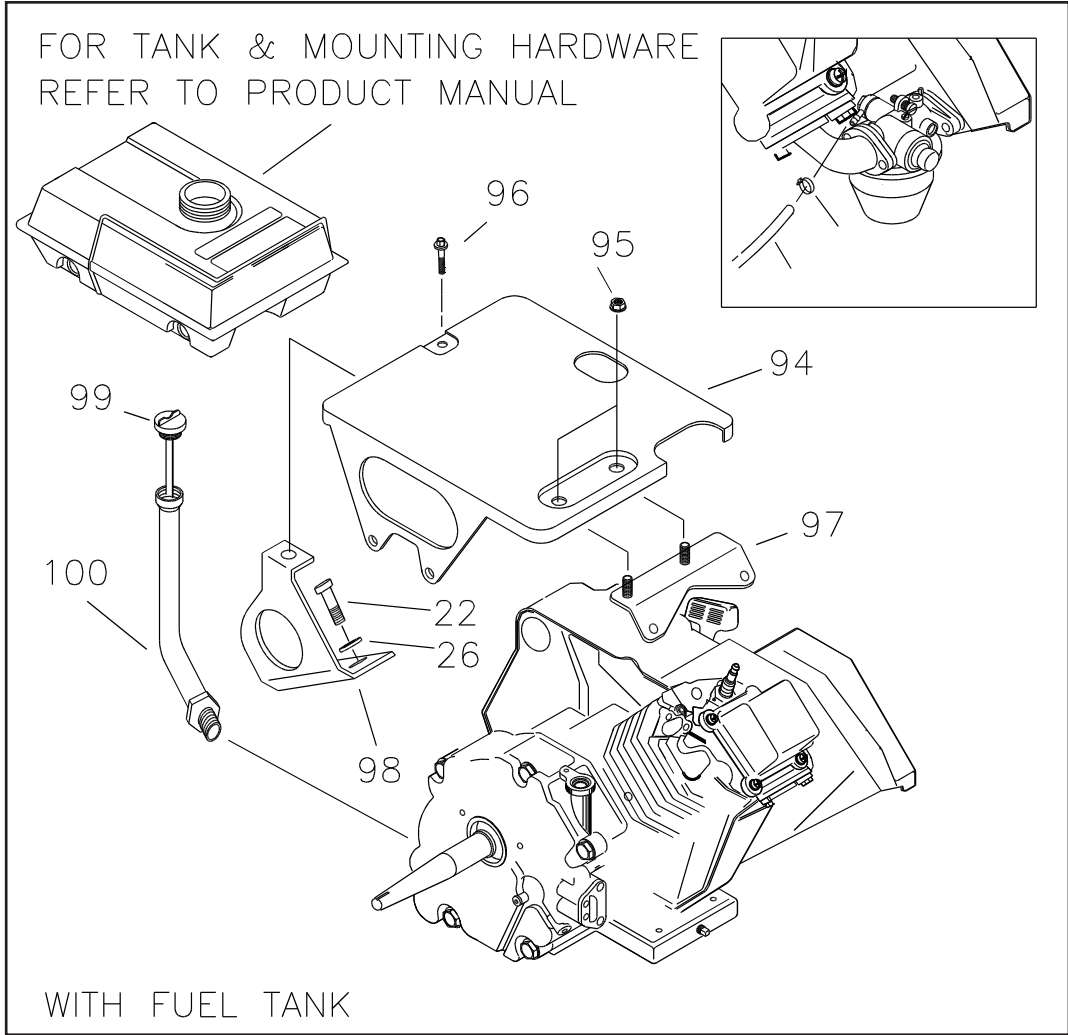

EXPLODED VIEW — GAS TANK MOUNTING HARDWARE

ITEM	PART #	QTY.	DESCRIPTION
22	40976	2	SHCS M8-1.25 X 20
26	22129	2	Lock Washer M8
94	B2348	1	Tank Cradle
95	52858	2	M8 Lock Nut
96	59012	2	M8 X 20 FLHCS
97	96083	1	Front Tank Bracket
98	96084	1	Rear Tank Bracket
99	89263	1	Dipstick ASM
100	A6558	1	Oil Fill/Check Tube