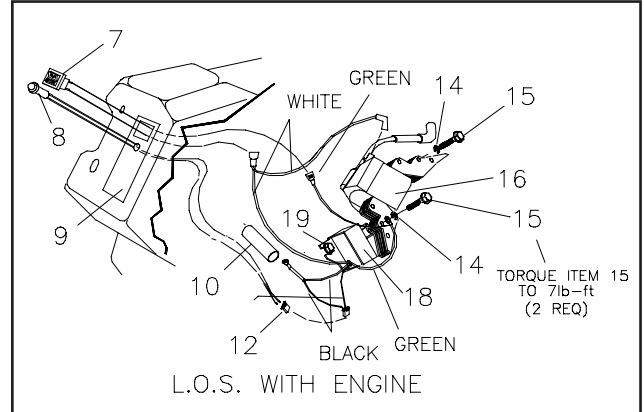

**EXPLODED VIEW — GAS TANK MOUNTING HARDWARE**

ITEM	PART #	QTY.	DESCRIPTION
22	40976	2	SHCS M8-1.25 X 20
26	22129	2	Lock Washer M8
94	B2348	1	Tank Cradle
95	52858	2	M8 Lock Nut
96	59012	2	M8 X 20 FLHCS
97	96083	1	Front Tank Bracket
98	96084	1	Rear Tank Bracket
99	89263	1	Dipstick ASM
100	A6558	1	Oil Fill/Check Tube

EXPLODED VIEW — OIL FILTER AND OPTIONAL OIL FILL TUBE

ITEM	PART #	QTY.	DESCRIPTION
2	86999	1	Oil Filter Gasket
3A	72709	1	Oil Blockoff
3B	94683	1	Oil Filter Adapter
4	49821	2	M8 X 30 SHCS
5	99236	1	Oil Press Switch
6	70185	1	Oil Filter

**EXPLODED VIEW — LOW OIL SHUTDOWN AND GOVERNOR**

ITEM	PART #	QTY.	DESCRIPTION
7	78653	1	Run/Stop Switch
8	85272	1	LED Assembly
9	93104	1	L.O.S. Decal
10	93611	1	Black Sleeving
12	84329	1	3 Pin Male HSG
13	92981	1	Wire Assembly
14	22097	2	M6 Lockwasher
15	92079	2	M6 X 30 Taptite
16	84542	1	Ignition Coil
18	87221B	1	L.O.S. Module
20	72347	1	Sparkplug