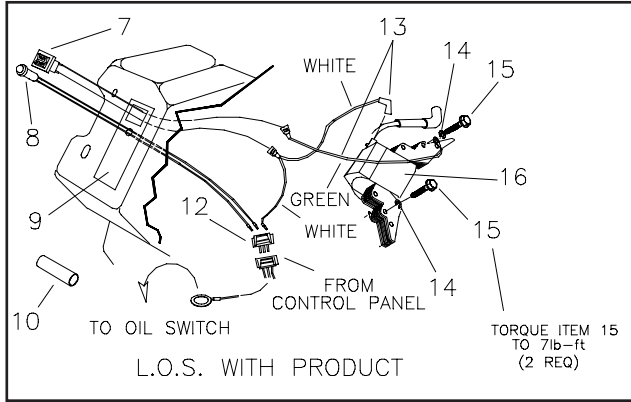

**EXPLODED VIEW — GAS TANK MOUNTING HARDWARE**

ITEM	PART #	QTY.	DESCRIPTION
22	40976	2	SHCS M8-1.25 X 20
26	22129	2	Lock Washer M8
94	B2348	1	Tank Cradle
95	52858	2	M8 Lock Nut
96	59012	2	M8 X 20 FLHCS
97	96083	1	Front Tank Bracket
98	96084	1	Rear Tank Bracket
99	89263	1	Dipstick ASM
100	A6558	1	Oil Fill/Check Tube

EXPLODED VIEW — OIL FILTER AND OPTIONAL OIL FILL TUBE

ITEM	PART #	QTY.	DESCRIPTION
2	86999	1	Oil Filter Gasket
3A	72709	1	Oil Blockoff
3B	94683	1	Oil Filter Adapter
4	49821	2	M8 X 30 SHCS
5	99236	1	Oil Press Switch
6	70185	1	Oil Filter

**EXPLODED VIEW — LOW OIL SHUTDOWN AND GOVERNOR**

ITEM	PART #	QTY.	DESCRIPTION
7	78653	1	Run/Stop Switch
8	85272	1	LED Assembly
9	93104	1	L.O.S. Decal
10	93611	1	Black Sleeving
12	84329	1	3 Pin Male HSG
13	92981	1	Wire Assembly
14	22097	2	M6 Lockwasher
15	92079	2	M6 X 30 Taptite
16	84542	1	Ignition Coil
18	87221B	1	L.O.S. Module
20	72347	1	Sparkplug