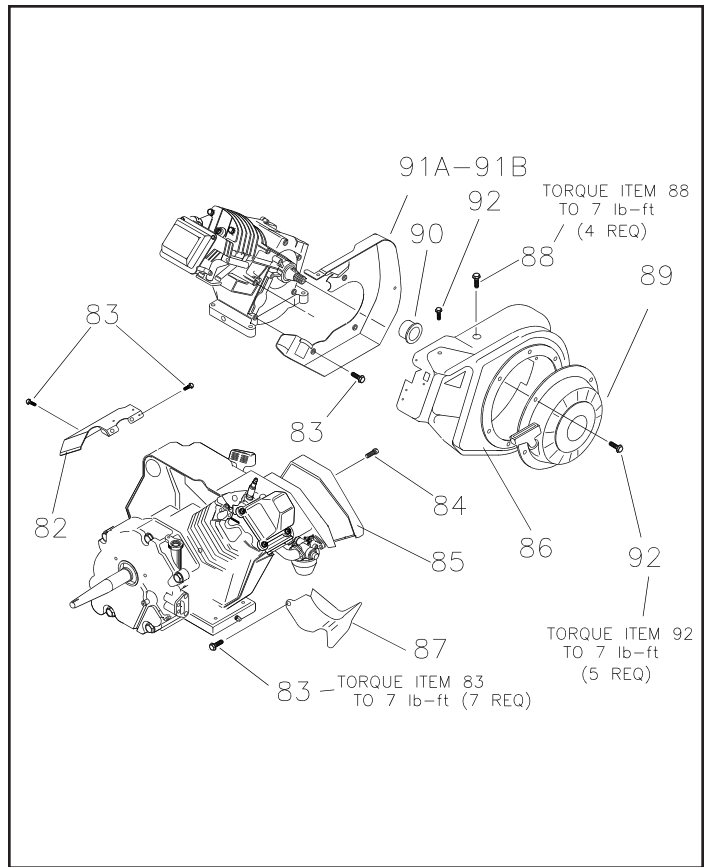

EXPLODED VIEW — STEPPER MOTOR, FLYWHEEL, RECOIL STARTER

ITEM	PART #	QTY.	DESCRIPTION
17	21544	1	Starter Motor Assm.
22	40976	2	SHCS M8 — 1.25 X 20
26	22129	2	Lock Washer M8
78	82774	1	Woodruff Key
79A	SRV77147A	1	360 Flywheel
79B	SRV91222B	1	320/360 Flywheel Ring Gear
79C	SRV91222C	1	410 Flywheel Ring Gear
79D	SRV21745G	1	410 Flywheel
80	67198N	1	Conical Washer

ITEM	PART #	QTY.	DESCRIPTION
81	67890	1	M20 Hex Nut
82	88433	1	Top Wrapper
83	45756	7	M6 X 10 Taptite
84	78609	2	Cover Bolts
85	73104B	1	Air Box Cover
86	92437	1	Blower Housing
87	88434	1	Lower Wrapper
88	66476	4	M6 X 12 HHCS
89	96195	1	Recoil Assembly
90	96196	1	Recoil Cup
91A	73116C	1	Backplate
91B	73116A	1	Backplate, E. SRT
92	81668	5	M6 X 10 HHCS
93	B2160	1	Rubber Spacer