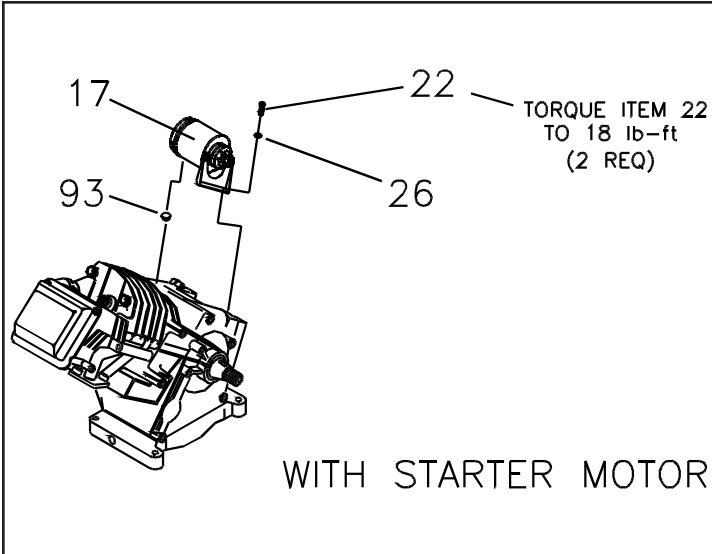

EXPLODED VIEW — STEPPER MOTOR, FLYWHEEL, RECOIL STARTER

ITEM	PART #	QTY.	DESCRIPTION
17	21544	1	Starter Motor Assm.
22	40976	2	SHCS M8 — 1.25 X 20
26	22129	2	Lock Washer M8
78	82774	1	Woodruff Key
79A	SRV77147A	1	360 Flywheel
79B	SRV91222B	1	320/360 Flywheel Ring Gear
79C	SRV91222C	1	410 Flywheel Ring Gear
79D	SRV21745G	1	410 Flywheel
80	67198N	1	Conical Washer

ITEM	PART #	QTY.	DESCRIPTION
81	67890	1	M20 Hex Nut
82	88433	1	Top Wrapper
83	45756	7	M6 X 10 Taptite
84	78609	2	Cover Bolts
85	73104B	1	Air Box Cover
86	92437	1	Blower Housing
87	88434	1	Lower Wrapper
88	66476	4	M6 X 12 HHCS
89	96195	1	Recoil Assembly
90	96196	1	Recoil Cup
91A	73116C	1	Backplate
91B	73116A	1	Backplate, E. SRT
92	81668	5	M6 X 10 HHCS
93	B2160	1	Rubber Spacer