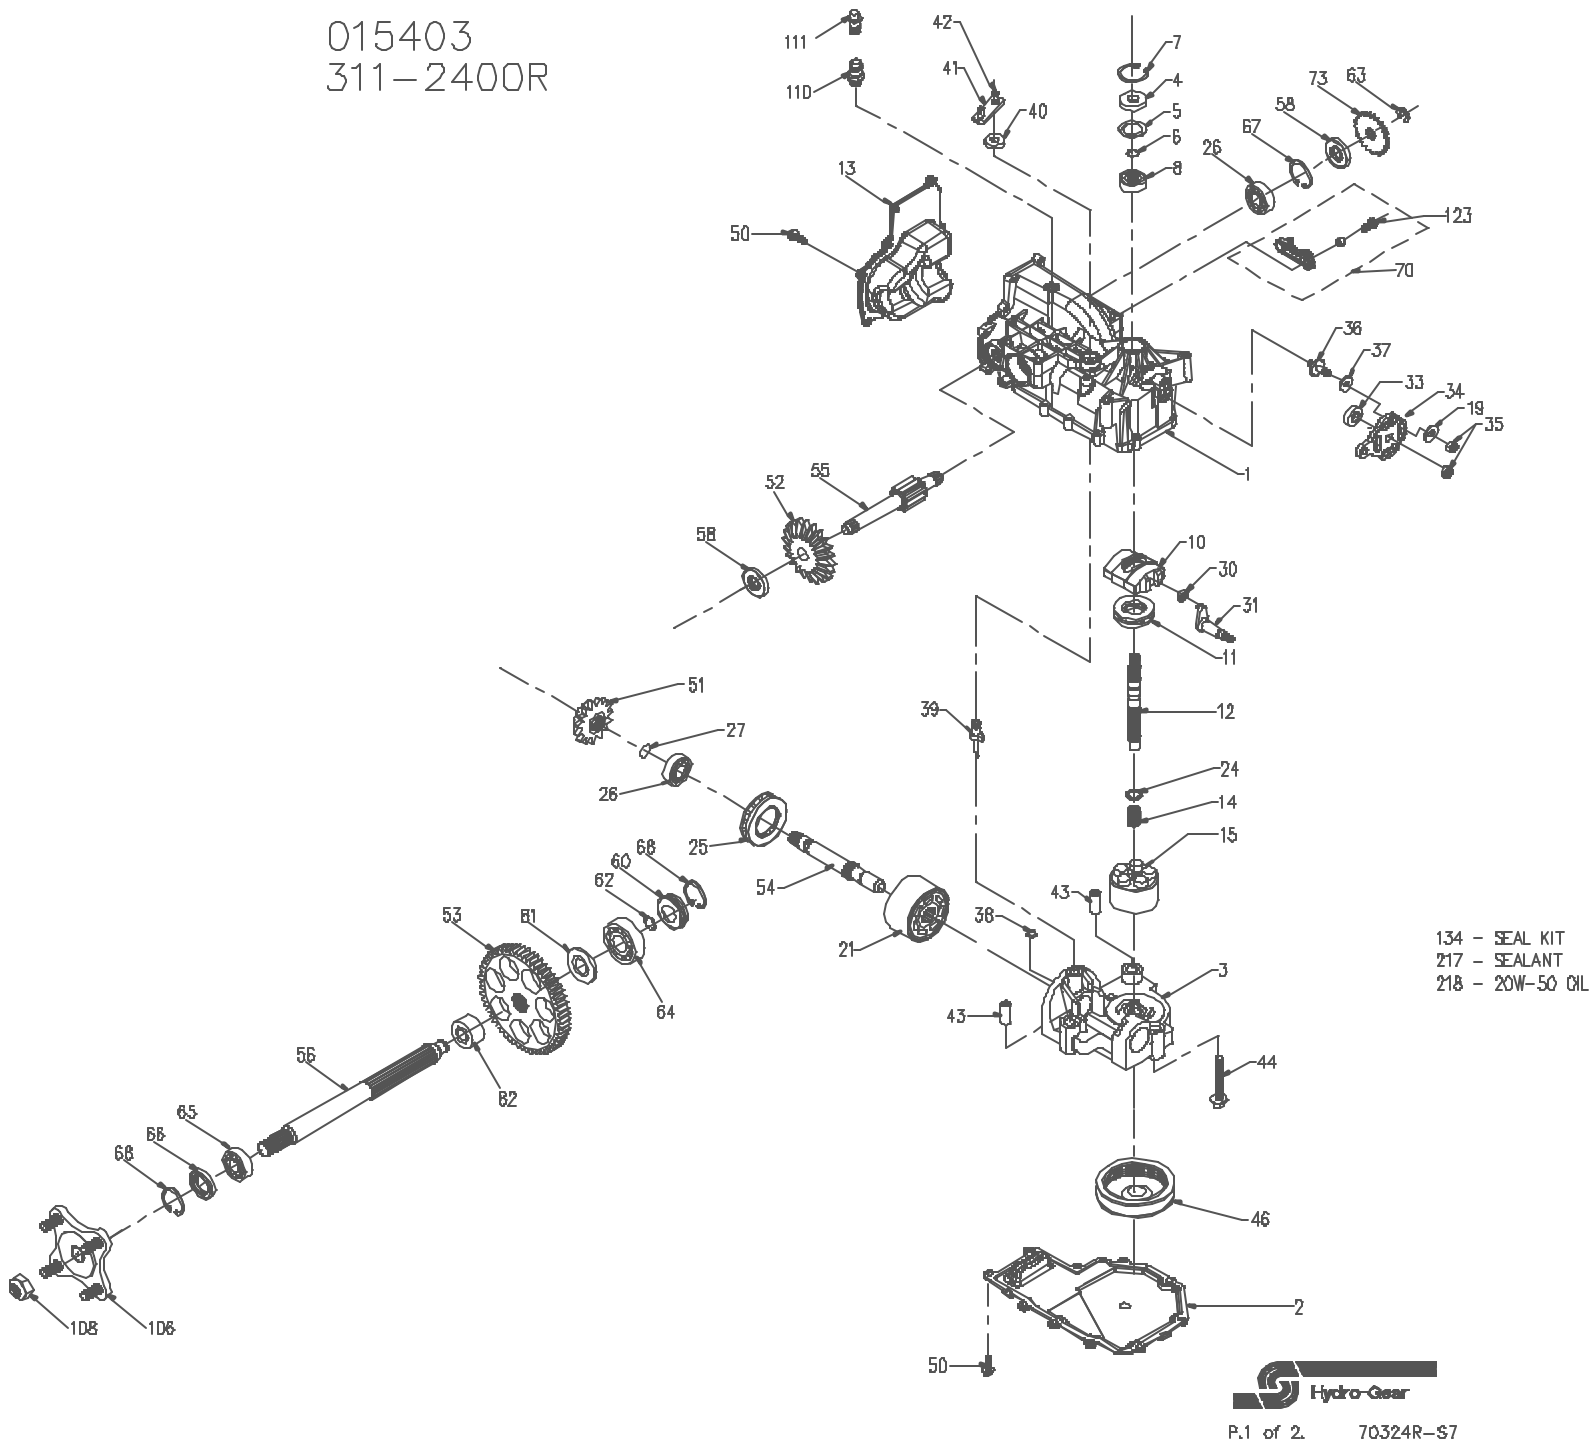

015403  
311-2400R

015403  
311-2400R

ITEM #	PART #	QTY	DESCRIPTION
1	70329	1	UPPER HOUSING ASSEMBLY
		1	UPPER HOUSING
		1	TRUNNION BUSHING
2	50890RM	1	LOWER HOUSING
3	70340	1	CENTER SECTION ASSEMBLY KIT
		1	BYPASS PLATE
		2	CHECK PLUG ASSEMBLY
		1	CENTER SECTION
		1	DU BUSHING
		3	BOLT, 3/8-24 X 2.5
4	9008000-0128	1	LIP SEAL
5	2003018	1	SPACER
6	2003016	1	WIRE RETAINING RING
7	2003052	1	RETAINING RING
8	2003043	1	BALL BEARING
10	2003087	1	VARIABLE SWASHPLATE
11	50551	1	THRUST BEARING 3D X 52 X 13
12	50005	1	INPUT SHAFT
13	50891RM	1	COVER-BACK
14	2003014	1	SPRING, BLOCK
15	70331	1	10cc CYLINDER BLOCK ASS'Y
		1	10cc CYLINDER BLOCK
		5	10cc PISTON SPRING
		5	PISTON SEAT WASHER
		5	10cc PISTON
19	44130	1	WASHER
21	70082	1	21cc CYLINDER BLOCK ASS'Y
		1	21cc CYLINDER BLOCK
		7	21cc PISTON SPRING
		7	PISTON SEAT WASHER
		7	10cc PISTON
24	2003017	1	WASHER, BLOCK THRUST
25	50552	1	THRUST BEARING 42 X 68 X 18
26	50315	2	BALL BEARING
27	2000022	1	WIRE RETAINING RING
30	2000015	1	SLOT GUIDE
31	50807	1	TRUNNION ARM
33	9008000-0126	1	LIP SEAL
34	50749	1	CONTROL ARM
35	50317	2	NUT
36	50426	1	STUD - SHORT 5/16-24
37	50281	1	FRICITION PUCK