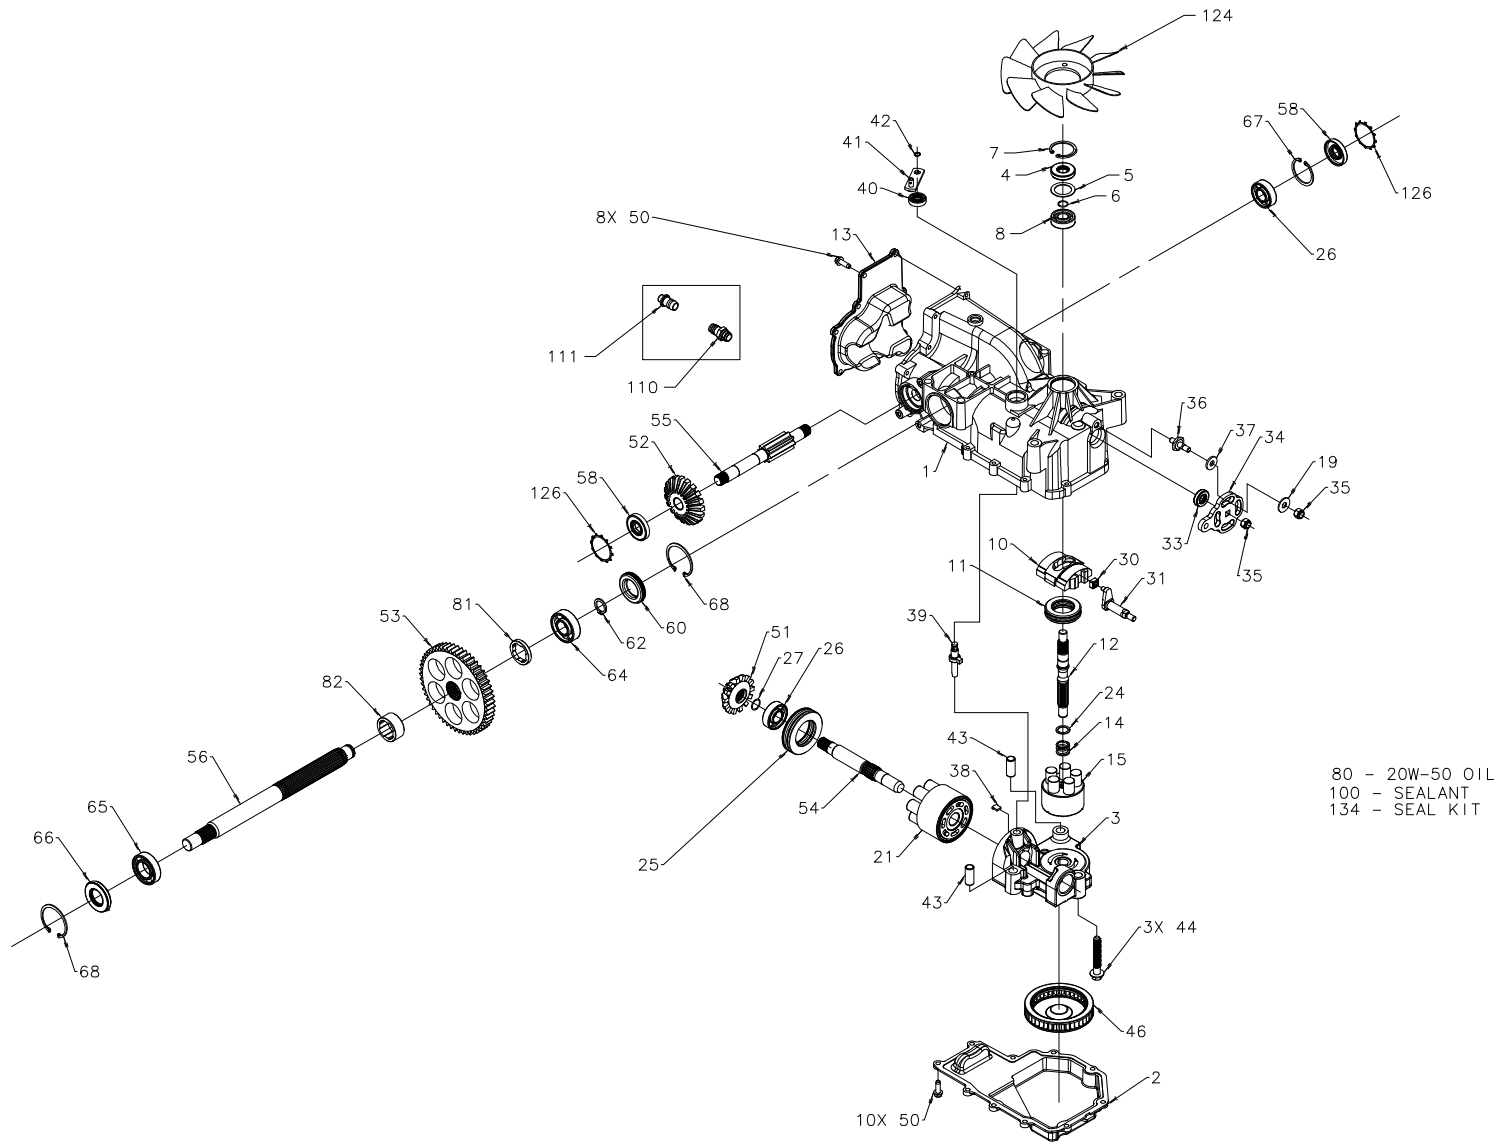

321-2400R

321-2400R

ITEM NO.	HYDRO-GEAR PART NO.	QTY.	DESCRIPTION
1	70590	1	KIT, HOUSING-MAIN
		1	HOUSING, MAIN
		2	CRADLE BEARING
		1	LIP SEAL
		1	TRUNNION BUSHING
3	70340	1	CENTER SECTION ASSEMBLY KIT
		1	BYPASS PLATE
		2	CHECK PLUG ASSEMBLY
		1	CENTER SECTION
		1	DU BUSHING
		3	BOLT, 3/8-24 X 2.5
4	9008000-0128	1	LIP SEAL
5	2003018	1	SPACER
6	2003016	1	WIRE RETAINING RING
7	2003052	1	RETAINING RING
8	2003043	1	BALL BEARING
10	2003087	1	VARIABLE SWASHPLATE
11	50551	1	THRUST BEARING 30 X 52 X 13
12	50005	1	INPUT SHAFT
13	50891RM	1	COVER-BACK
14	2003014	1	SPRING, BLOCK
15	70331	1	10cc CYLINDER BLOCK ASS'Y
		1	10cc CYLINDER BLOCK
		5	10cc PISTON SPRING
		5	PISTON SEAT WASHER
		5	10cc PISTON
19	44130	1	WASHER
21	70082	1	21cc CYLINDER BLOCK ASS'Y
		1	21cc CYLINDER BLOCK
		7	21cc PISTON SPRING
		7	PISTON SEAT WASHER
		7	10cc PISTON
24	2003017	1	WASHER, BLOCK THRUST
25	50552	1	THRUST BEARING 42 X 68 X 16
26	50315	2	BALL BEARING
27	2000022	1	WIRE RETAINING RING
30	2000015	1	SLOT GUIDE
31	50807	1	TRUNNION ARM
33	9008000-0126	1	LIP SEAL
34	50749	1	CONTROL ARM
35	50317	2	NUT
36	50426	1	STUD - SHORT 5/16-24
37	50281	1	FRICTION PUCK
38	2003554	1	BYPASS PLATE
39	2003555	1	BYPASS ACTUATOR
40	45074	1	LIP SEAL
41	50270	1	BYPASS ARM
42	44870	1	RETAINING RING
43	50002	2	PIN
44	50016	3	SCREW