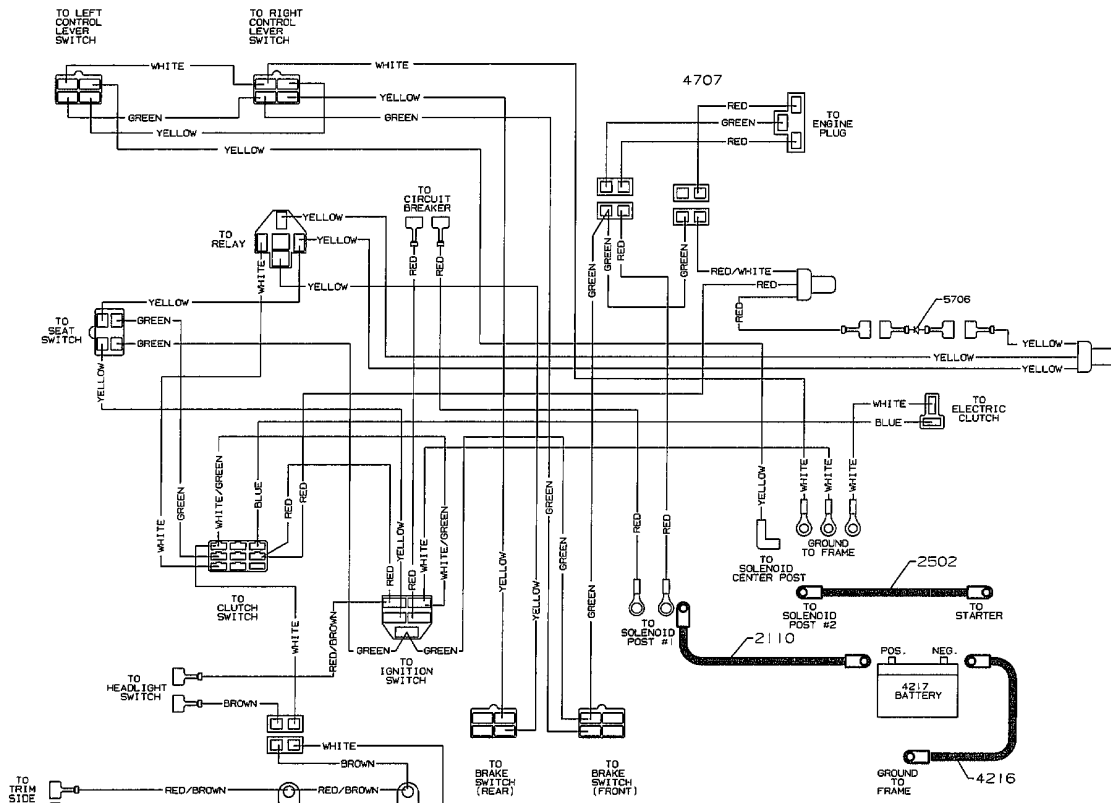

MODEL YEAR 2000

4516K CHASSIS

MOWER DECK ASSEMBLY - 5979

MODEL YEAR 2000

4500 SERIES 42" MOWER DECK

- BODY WIRING LOOM - 2032
- HEADLIGHT LOOM - 5833
- KÖHLER WIRING ADAPTER - 4707
- DIODE ASSEMBLY - 5706
- BATTERY CABLE ASM. - 2110
- BATTERY GROUND CABLE - 4216
- SOLENOID TO STARTER - 2502

4516K WIRING KIT - 2766

MODEL YEAR 2000

4516K WIRING