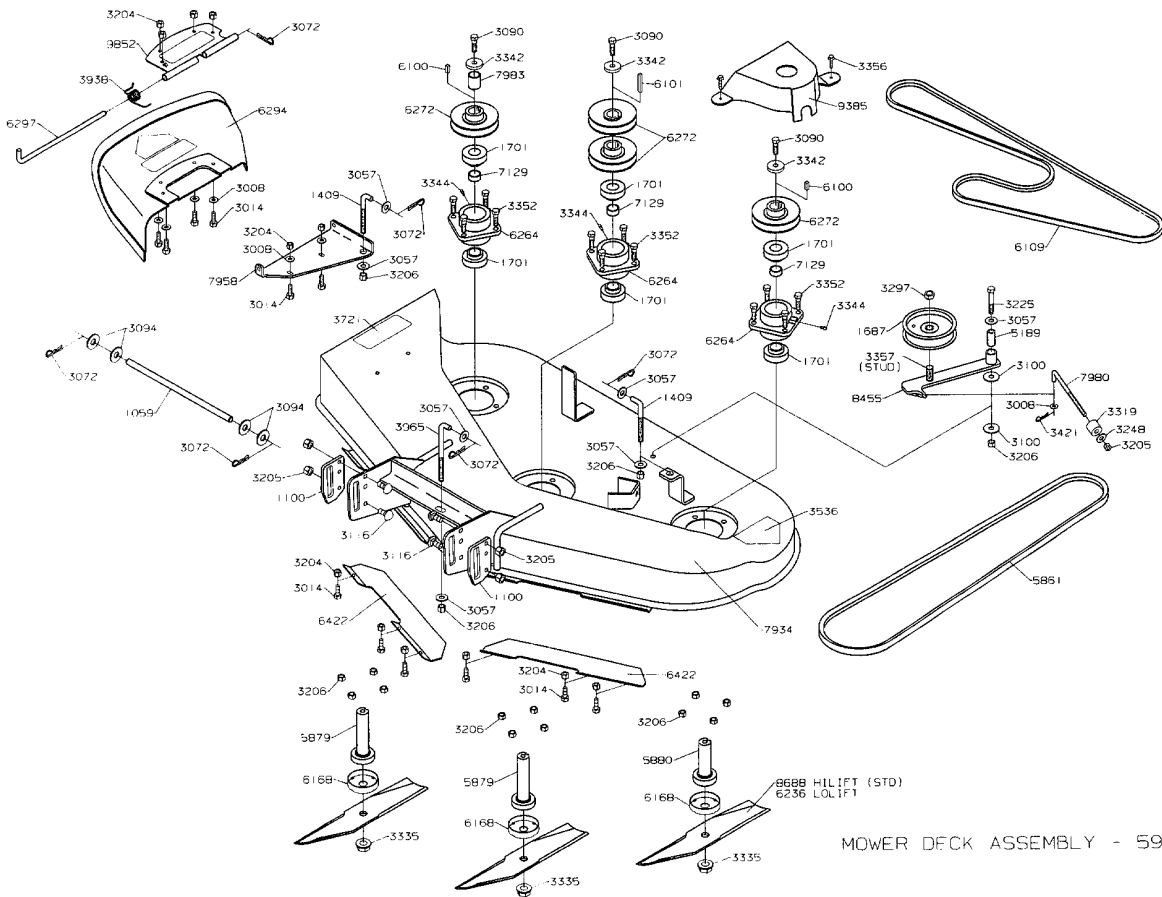

MODEL YEAR 2000

4516K CHASSIS

MOWER DECK ASSEMBLY - 5979

MODEL YEAR 2000

4500 SERIES 42" MOWER DECK

- BODY WIRING LOOM - 2032
- HEADLIGHT LOOM - 5833
- KÖHLER WIRING ADAPTER - 4707
- DIODE ASSEMBLY - 5706
- BATTERY CABLE ASM. - 2110
- BATTERY GROUND CABLE - 4216
- SOLENOID TO STARTER - 2502

4516K WIRING KIT - 2766

MODEL YEAR 2000

4516K WIRING