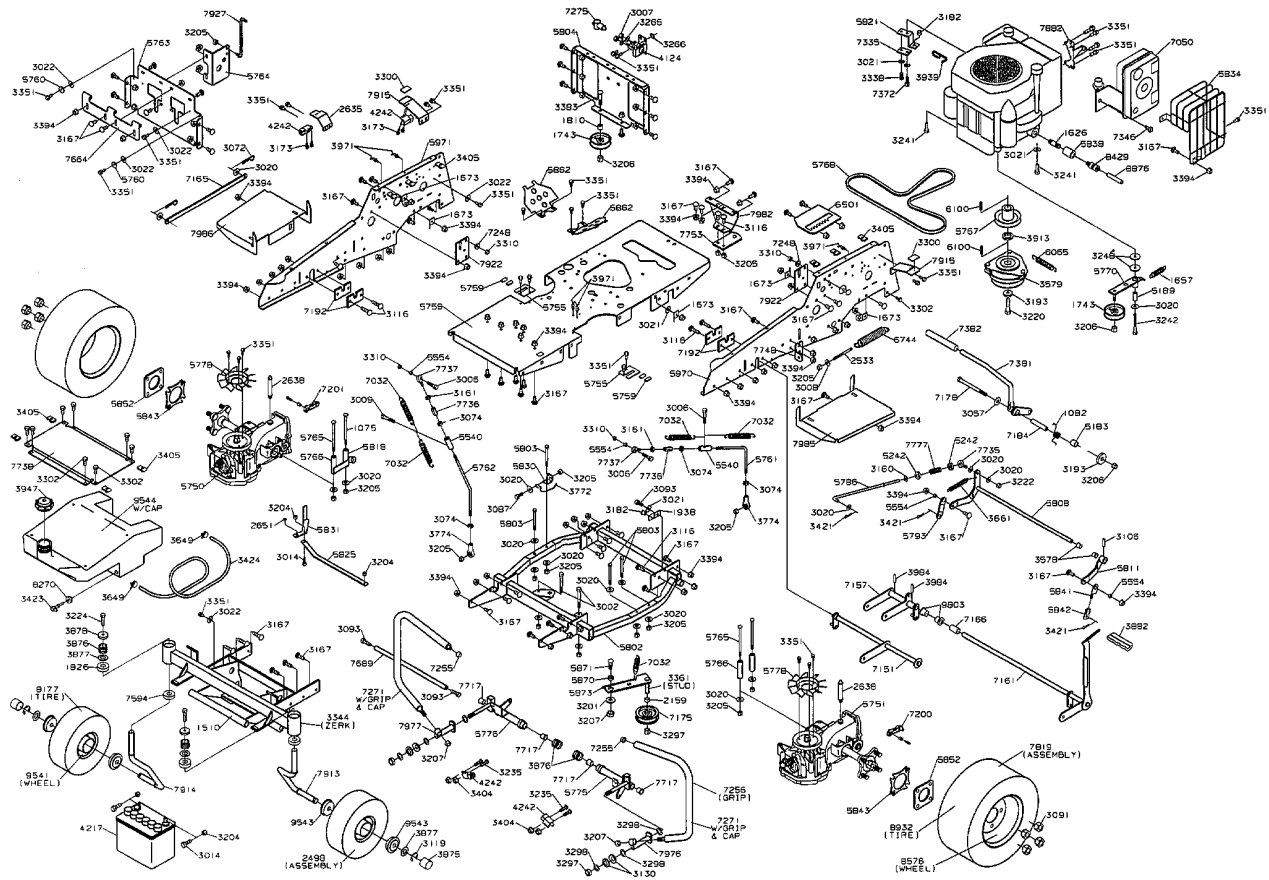

MODEL YEAR 2000

4516K CHASSIS

MOWER DECK ASSEMBLY - 5979

MODEL YEAR 2000

4500 SERIES 42" MOWER DECK

- BODY WIRING LOOM - 2032
- HEADLIGHT LOOM - 5833
- KÖHLER WIRING ADAPTER - 4707
- DIODE ASSEMBLY - 5706
- BATTERY CABLE ASM. - 2110
- BATTERY GROUND CABLE - 4216
- SOLENOID TO STARTER - 2502

4516K WIRING KIT - 2766

MODEL YEAR 2000

4516K WIRING