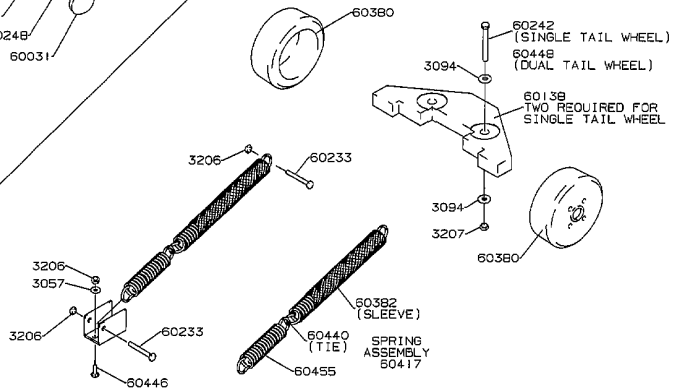

### 36" MULCHER

### 60" MULCHER (MODELS 5020 & 5023)

**MODEL YEAR 2000**

**6025/7025 MULCHING KITS**

**48" MULCHER**  
FOR MODEL 6025

**52" MULCHER**  
FOR MODEL 7025

**60" MULCHER**  
FOR MODEL 6025 AND 7025

**SINGLE WHEEL TO  
DUAL WHEEL KIT**

**TRACTION KIT  
SINGLE TAIL WHEEL  
AND  
DUAL TAIL WHEEL**

MODEL YEAR 2000

3000 SERIES 36" SNOW BLADE

**MODEL YEAR 2000**

**4000/4500/3014 48" SNOW BLADE**

MODEL YEAR 2000

5000 SERIES 48" SNOW BLADE

**MODEL YEAR 2000**