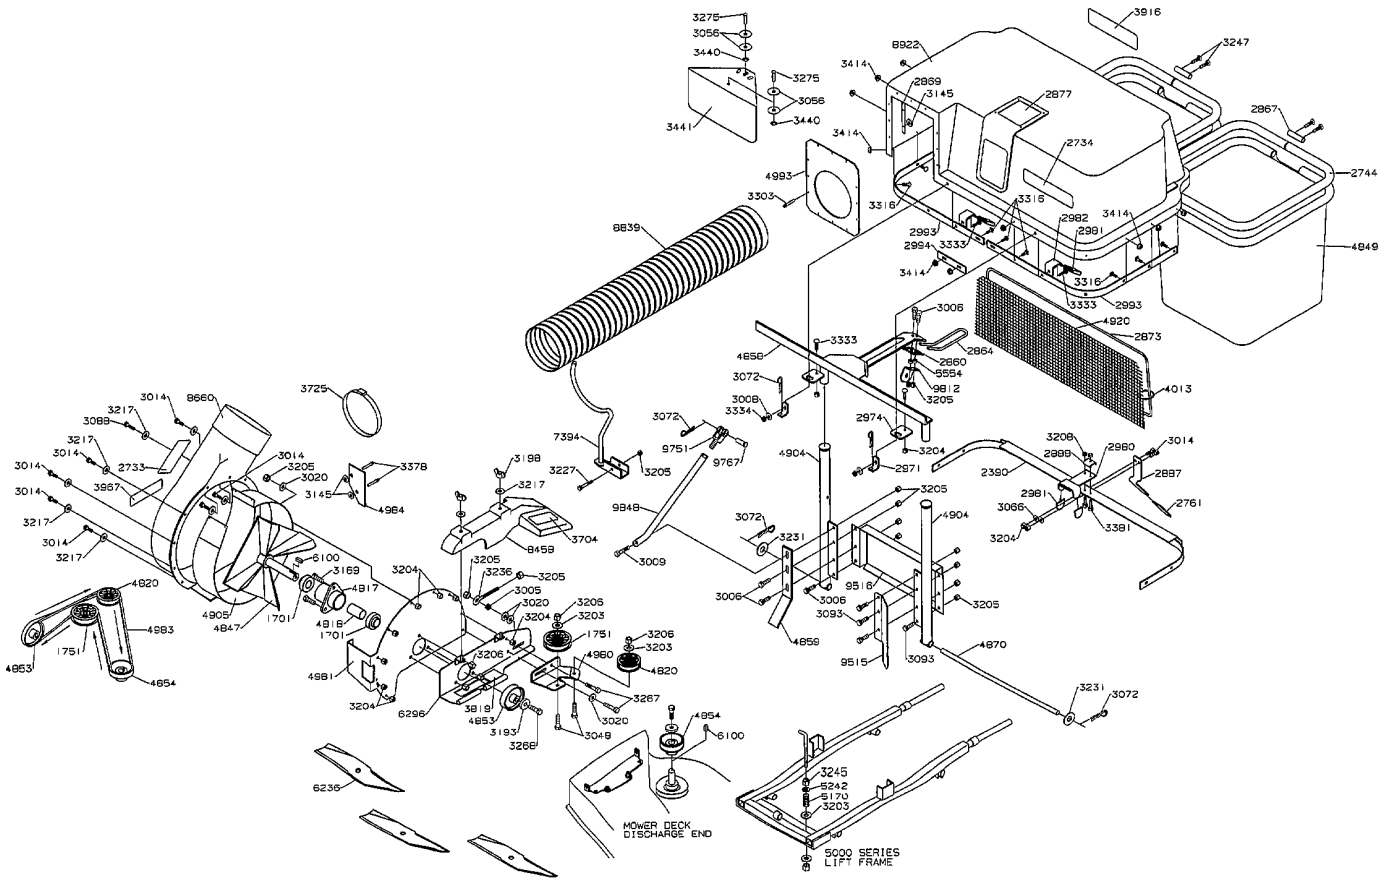

MODEL YEAR 2000

5425 42" BLOWER/BAGGER