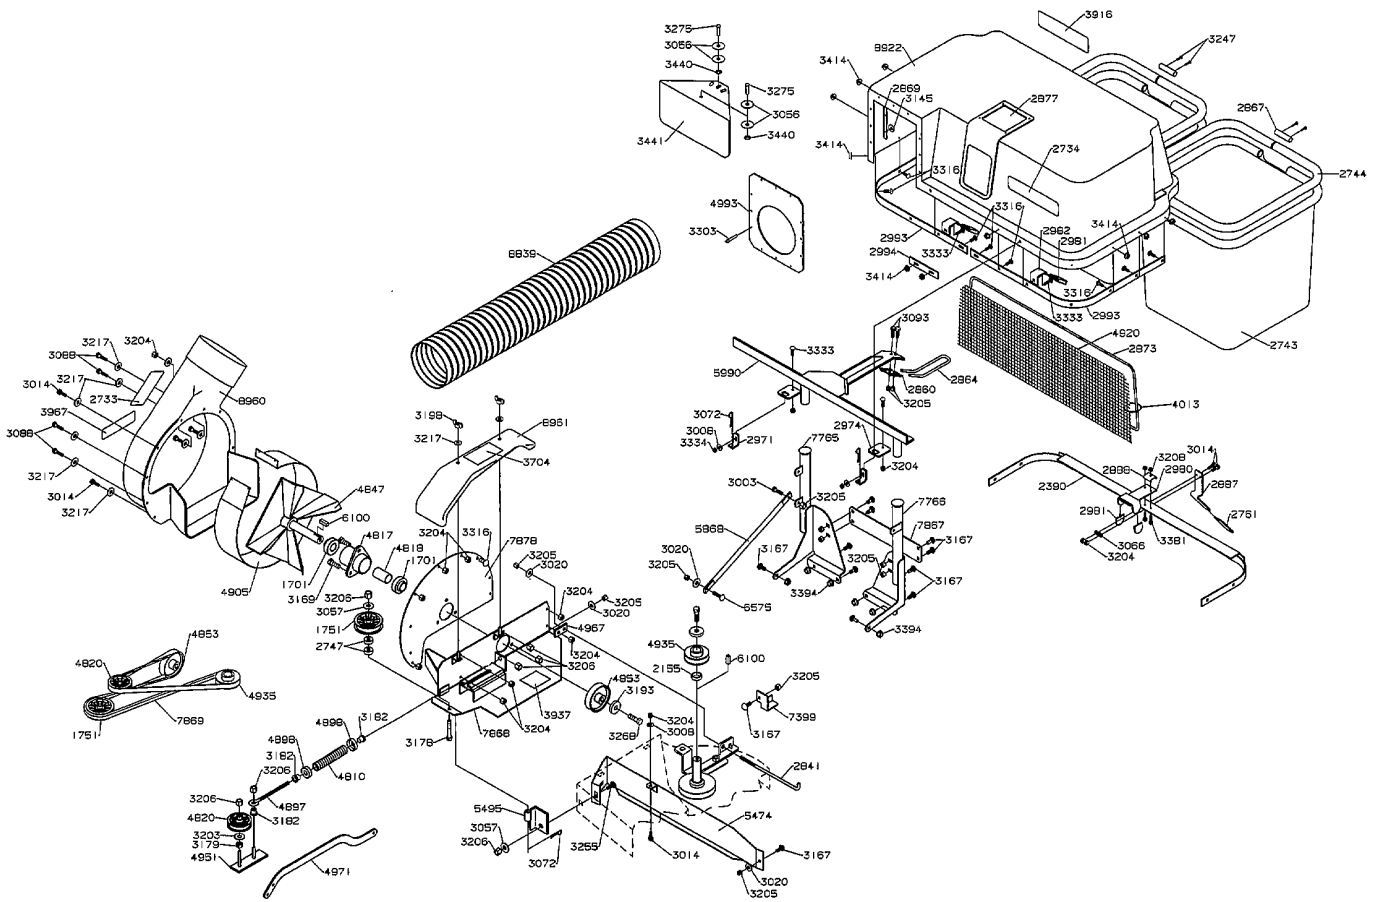

**MODEL YEAR 2000**

**30" GRASS CATCHER**

MODEL YEAR 2000

36" GRASS CATCHER

**MODEL YEAR 2000**

**36" BLOWER/BAGGER**

MODEL YEAR 2000

5020/5023 50" BLOWER/BAGGER

### 30" MULCHER

### 50" MULCHER

**TRACTION KIT  
SINGLE TAIL WHEEL  
AND  
DUAL TAIL WHEEL**

MODEL YEAR 2000

3000 SERIES 36" SNOW BLADE

**MODEL YEAR 2000**

**4000/4500/3014 48" SNOW BLADE**

MODEL YEAR 2000

5000 SERIES 48" SNOW BLADE

**MODEL YEAR 2000**