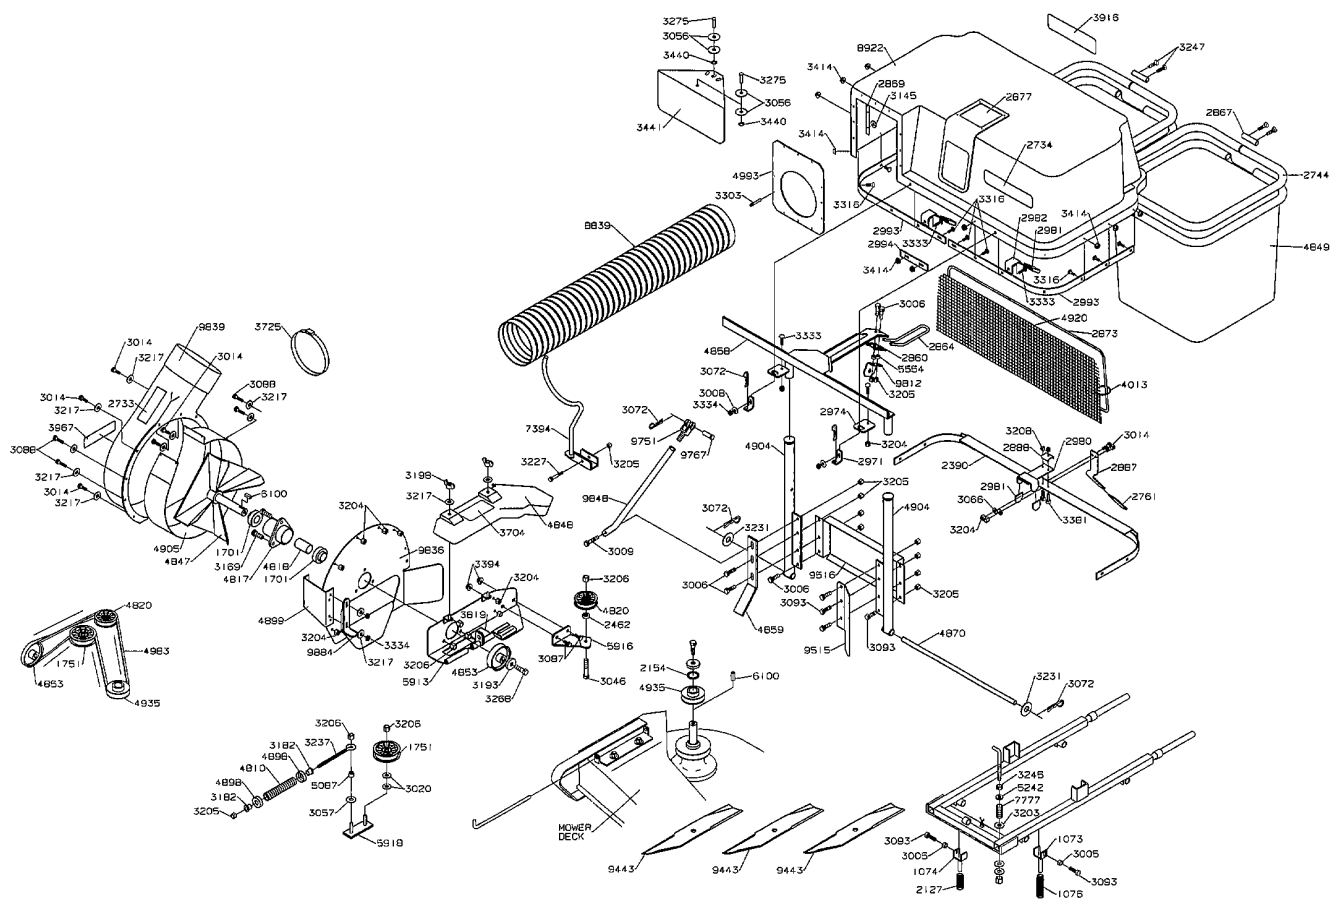

**MODEL YEAR 2000**

**30" GRASS CATCHER**

MODEL YEAR 2000

36" GRASS CATCHER

**MODEL YEAR 2000**

**36" BLOWER/BAGGER**

MODEL YEAR 2000

5020/5023 50" BLOWER/BAGGER

### 30" MULCHER

**TRACTION KIT  
SINGLE TAIL WHEEL  
AND  
DUAL TAIL WHEEL**

MODEL YEAR 2000

3000 SERIES 36" SNOW BLADE

**MODEL YEAR 2000**

**4000/4500/3014 48" SNOW BLADE**

MODEL YEAR 2000

5000 SERIES 48" SNOW BLADE

**MODEL YEAR 2000**

**5000 SERIES SNOW BLOWER**

MODEL YEAR 2000

5000 SERIES BROOM