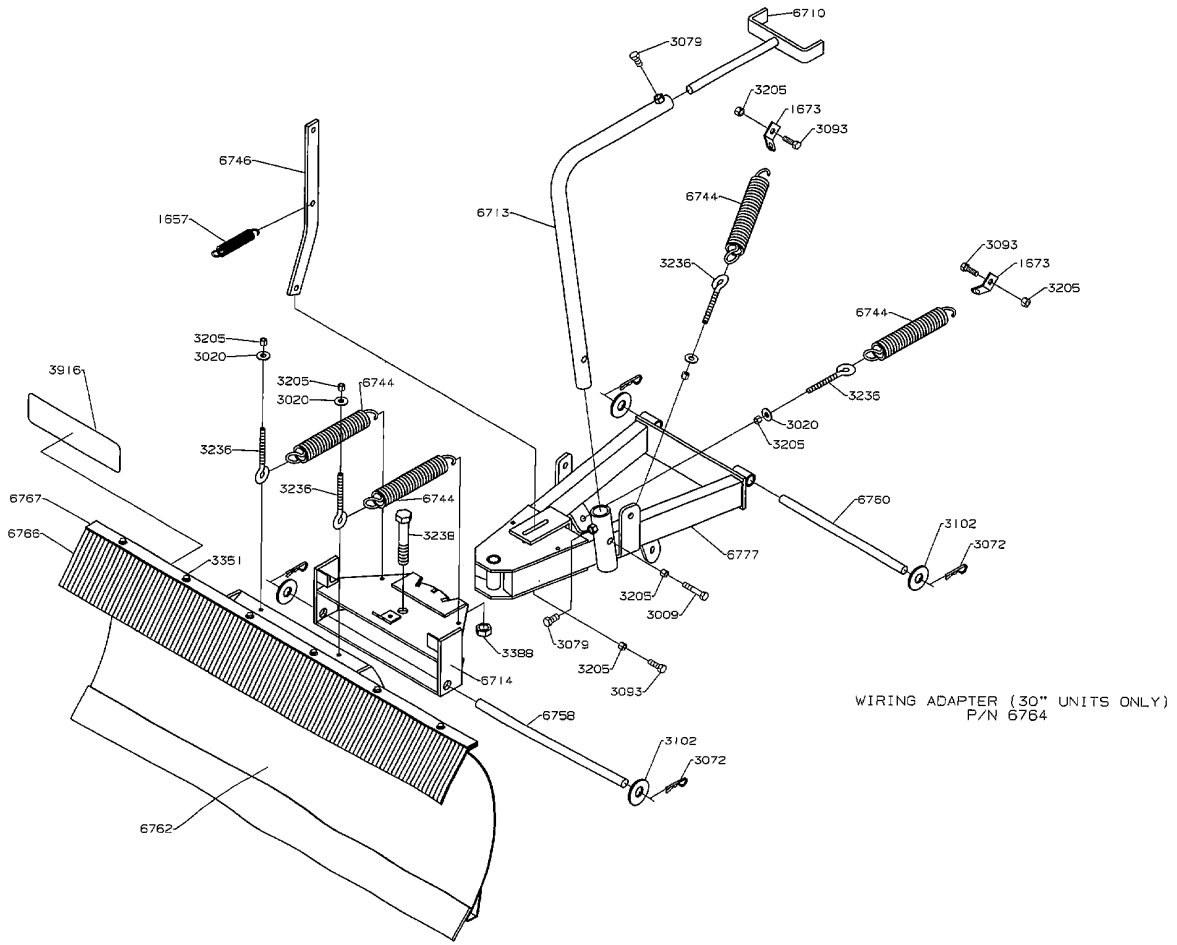

### 60" MULCHER (MODELS 5020 & 5023)

**MODEL YEAR 2000**

**6025/7025 MULCHING KITS**

**48" MULCHER**  
FOR MODEL 6025

**52" MULCHER**  
FOR MODEL 7025

**60" MULCHER**  
FOR MODEL 6025 AND 7025

**SINGLE WHEEL TO  
DUAL WHEEL KIT**

**TRACTION KIT  
SINGLE TAIL WHEEL  
AND  
DUAL TAIL WHEEL**

MODEL YEAR 2000

3000 SERIES 36" SNOW BLADE

**MODEL YEAR 2000**

**4000/4500/3014 48" SNOW BLADE**

MODEL YEAR 2000

5000 SERIES 48" SNOW BLADE

**MODEL YEAR 2000**