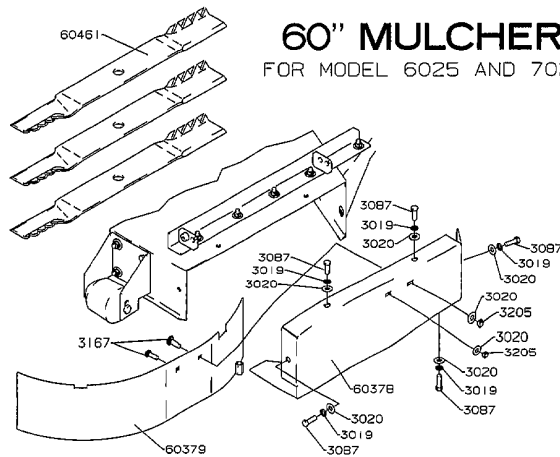

### 36" MULCHER

### 60" MULCHER (MODELS 5020 & 5023)

**MODEL YEAR 2000**

**6025/7025 MULCHING KITS**

**48" MULCHER**  
FOR MODEL 6025

**52" MULCHER**  
FOR MODEL 7025

**60" MULCHER**  
FOR MODEL 6025 AND 7025

**SINGLE WHEEL TO  
DUAL WHEEL KIT**

**TRACTION KIT  
SINGLE TAIL WHEEL  
AND  
DUAL TAIL WHEEL**

MODEL YEAR 2000

3000 SERIES 36" SNOW BLADE

**MODEL YEAR 2000**

**4000/4500/3014 48" SNOW BLADE**

MODEL YEAR 2000

5000 SERIES 48" SNOW BLADE

**MODEL YEAR 2000**