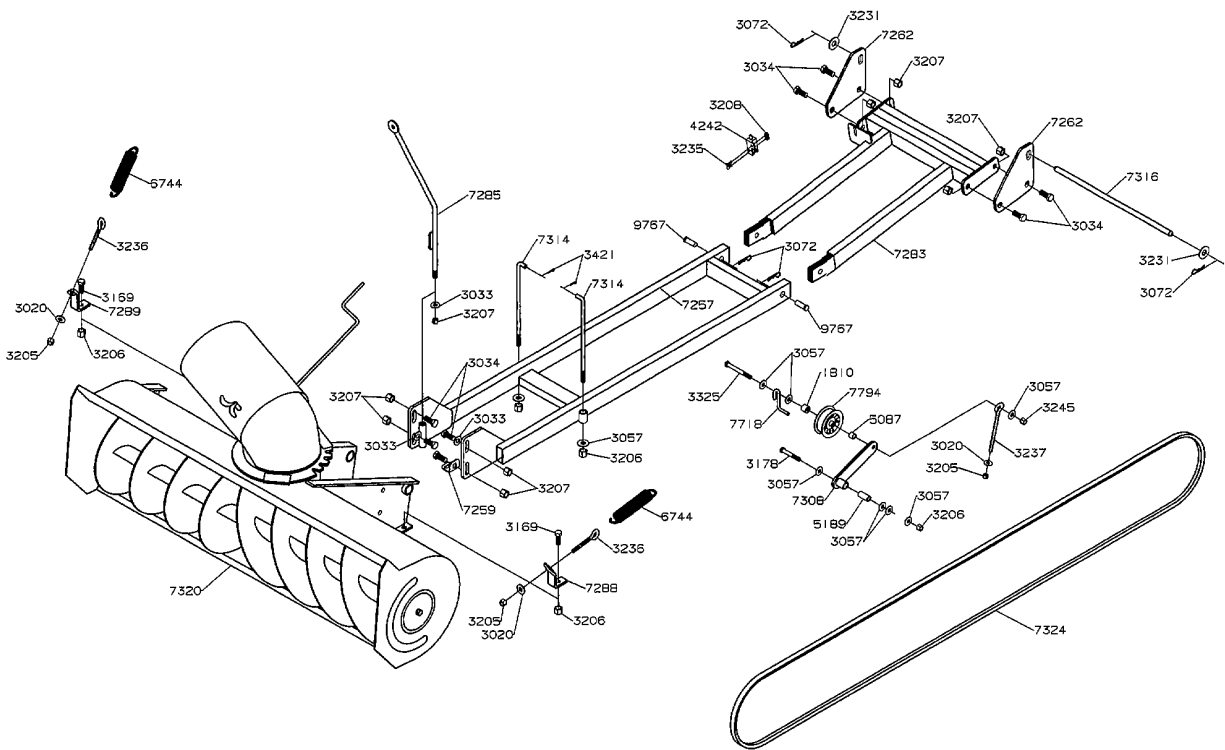

### 36" MULCHER

### 60" MULCHER (MODELS 5020 & 5023)

**MODEL YEAR 2000**

**6025/7025 MULCHING KITS**

**48" MULCHER**  
FOR MODEL 6025

**52" MULCHER**  
FOR MODEL 7025

**60" MULCHER**  
FOR MODEL 6025 AND 7025

**SINGLE WHEEL TO  
DUAL WHEEL KIT**

**TRACTION KIT  
SINGLE TAIL WHEEL  
AND  
DUAL TAIL WHEEL**

MODEL YEAR 2000

3000 SERIES 36" SNOW BLADE

**MODEL YEAR 2000**

**4000/4500/3014 48" SNOW BLADE**

MODEL YEAR 2000

5000 SERIES 48" SNOW BLADE

**MODEL YEAR 2000**