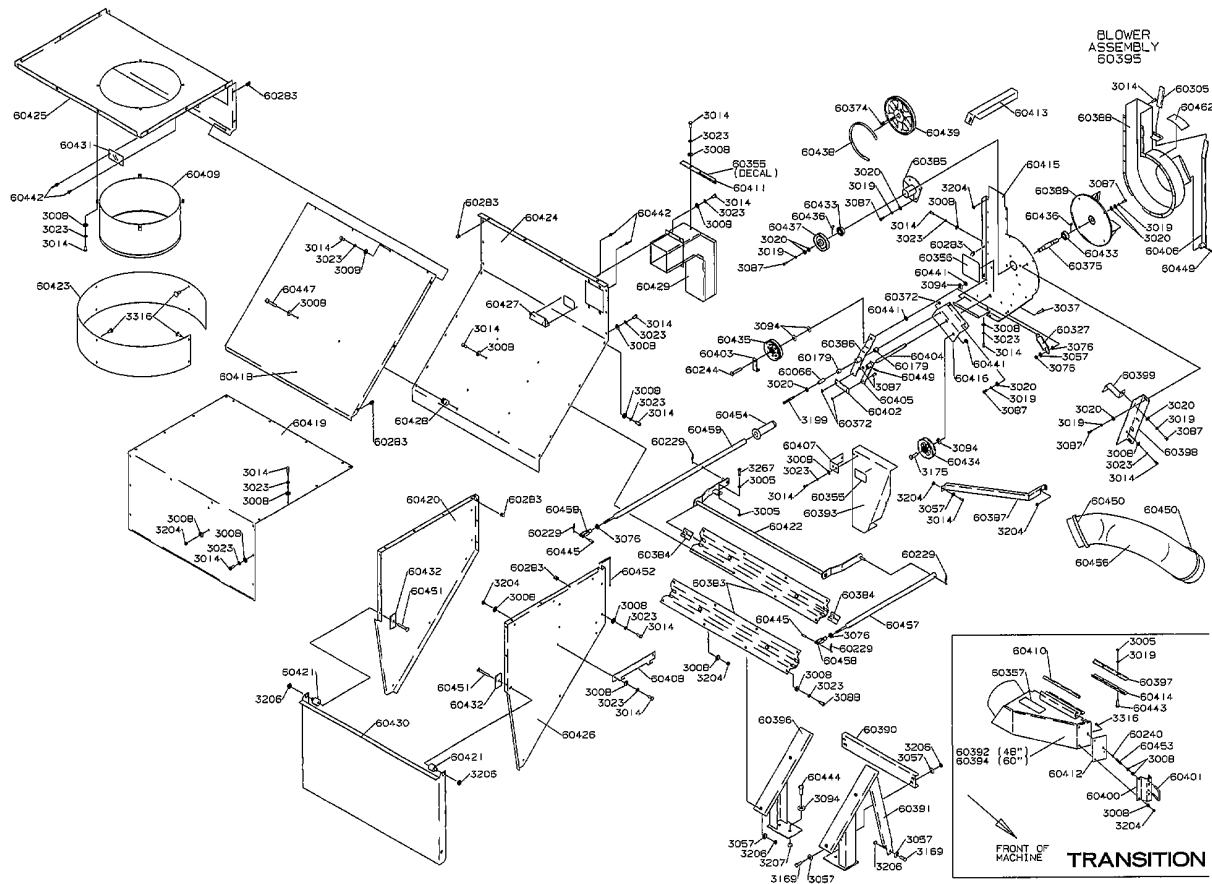

MODEL YEAR 2000

6025 48"/60" BLOWER/BAGGER