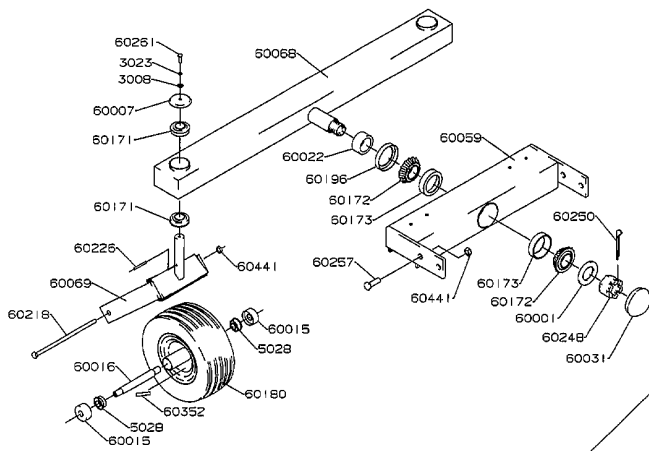

### 50" MULCHER

### 36" MULCHER

### 60" MULCHER (MODELS 5020 & 5023)

**MODEL YEAR 2000**

**6025/7025 MULCHING KITS**

**48" MULCHER**  
FOR MODEL 6025

**52" MULCHER**  
FOR MODEL 7025

**60" MULCHER**  
FOR MODEL 6025 AND 7025

**SINGLE WHEEL TO  
DUAL WHEEL KIT**

**TRACTION KIT  
SINGLE TAIL WHEEL  
AND  
DUAL TAIL WHEEL**

MODEL YEAR 2000

3000 SERIES 36" SNOW BLADE

**MODEL YEAR 2000**

**4000/4500/3014 48" SNOW BLADE**

MODEL YEAR 2000

5000 SERIES 48" SNOW BLADE

**MODEL YEAR 2000**