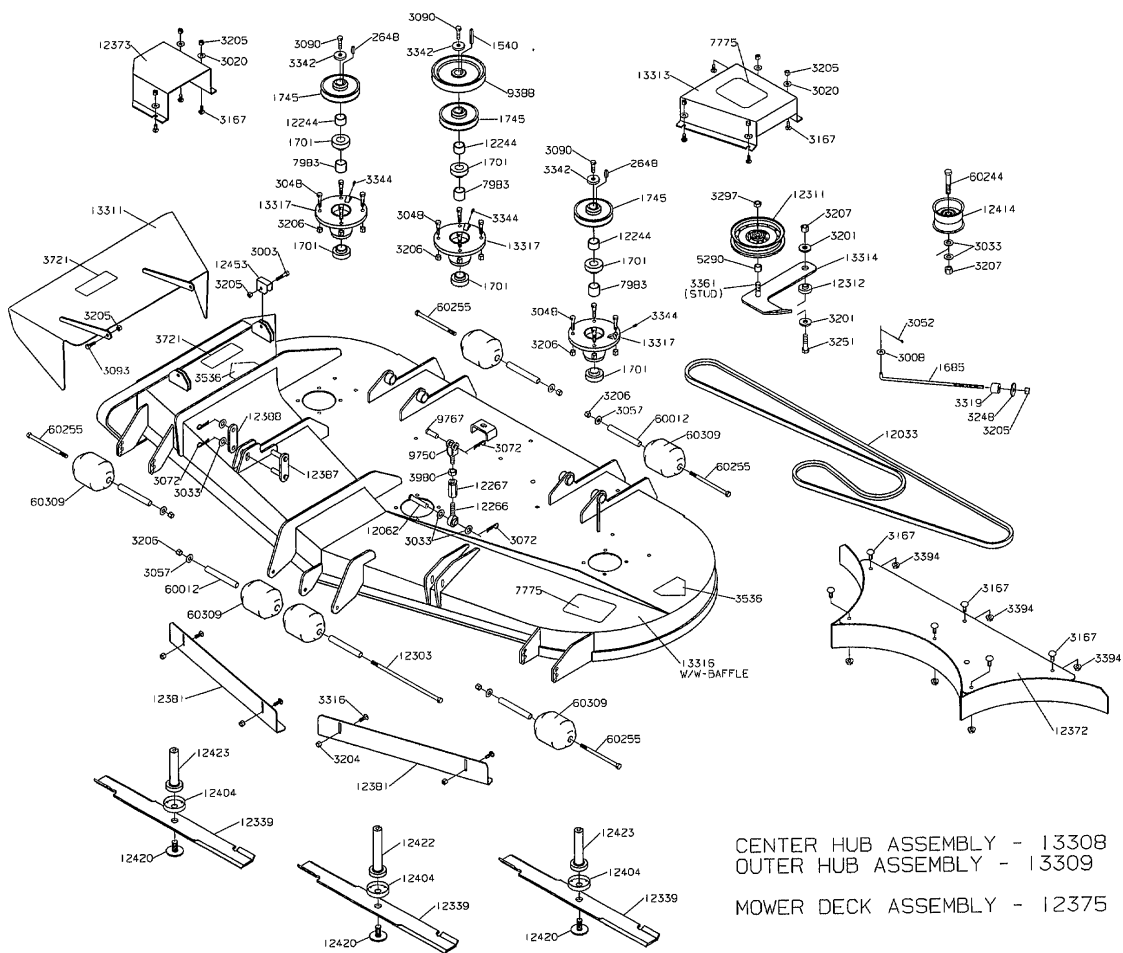

CENTER HUB ASSEMBLY - 13308  
 OUTER HUB ASSEMBLY - 13309  
 MOWER DECK ASSEMBLY - 12250

**MODEL YEAR 2001**

**8000 SERIES 60" MOWER DECK**

MODEL YEAR 2001

8000 SERIES 72" MOWER DECK

WIRE LOOM  
P/N 12162

MODEL YEAR 2001

8025 WIRING