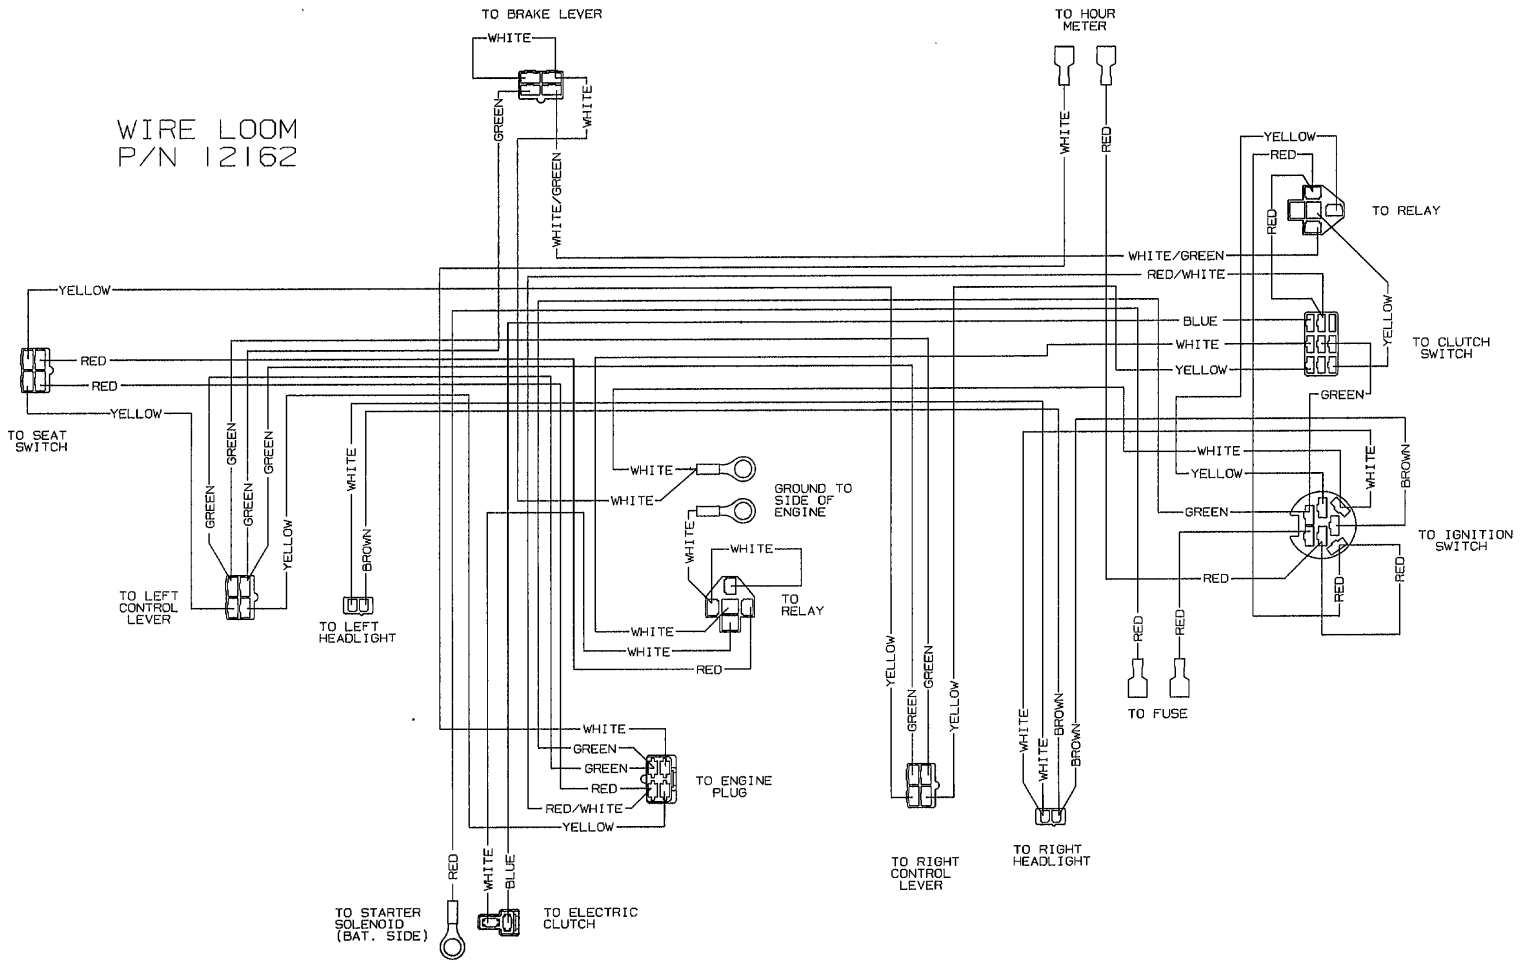

CENTER HUB ASSEMBLY - 13308  
 OUTER HUB ASSEMBLY - 13309  
 MOWER DECK ASSEMBLY - 12250

**MODEL YEAR 2001**

**8000 SERIES 60" MOWER DECK**

MODEL YEAR 2001

8000 SERIES 72" MOWER DECK

WIRE LOOM  
P/N 12162

MODEL YEAR 2001

8025 WIRING