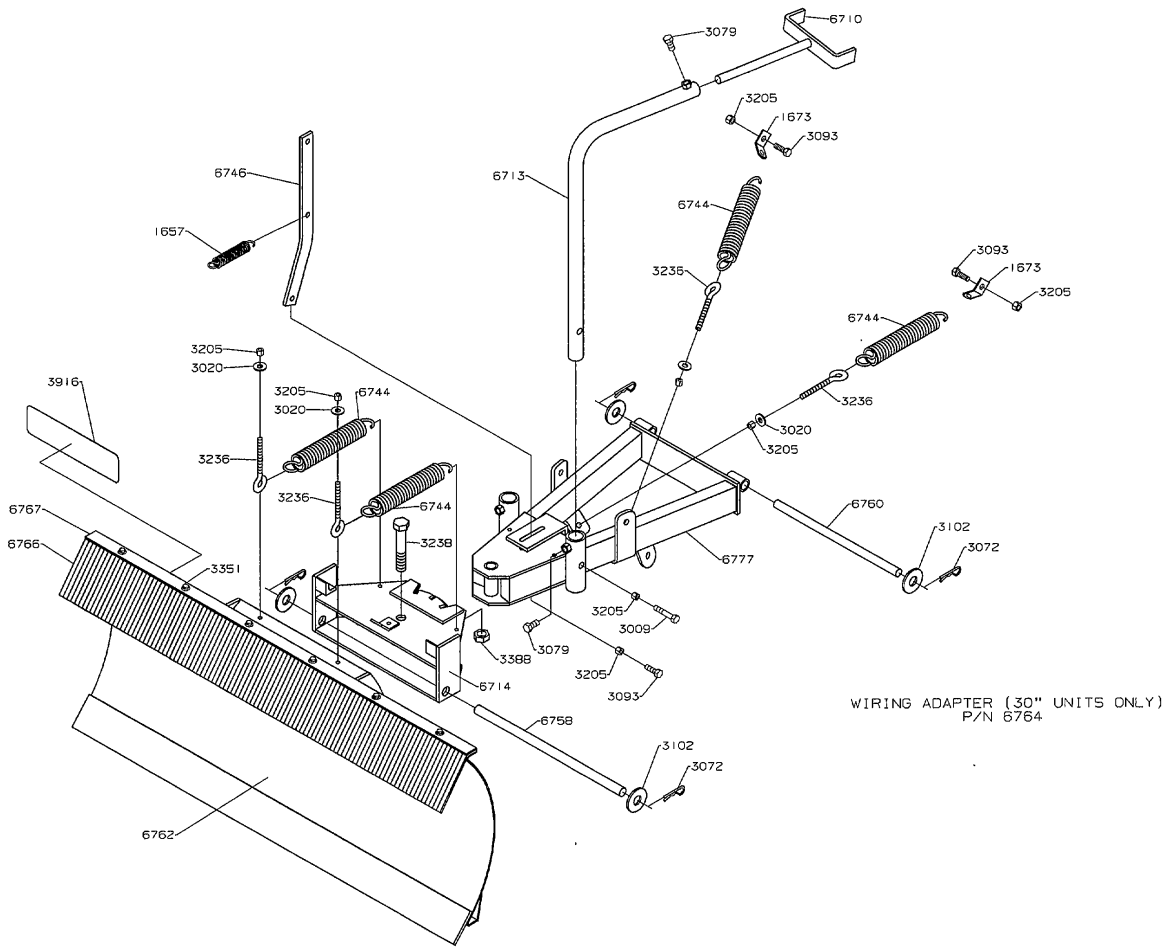

MODEL YEAR 2001

4000/4500 SERIES CLAMSHELL GRASS CATCHER

MODEL YEAR 2001

GRASS CART

MODEL YEAR 2001

6025 TAIL WHEEL & TRACTION KITS

**SINGLE WHEEL TO
DUAL WHEEL KIT**

**TRACTION KIT
SINGLE TAIL WHEEL
AND
DUAL TAIL WHEEL**

**SPRING
ASSEMBLY
60417**

MODEL YEAR 2001

3000 SERIES 36" SNOW BLADE

MODEL YEAR 2001

4000/4500/3014 48" SNOW BLADE

MODEL YEAR 2001

5000 SERIES 48" SNOW BLADE

MODEL YEAR 2001

5000 SERIES SNOW BLOWER

MODEL YEAR 2001

"Z" CHASSIS BROOM

MODEL YEAR 2001

5000 SERIES BROOM