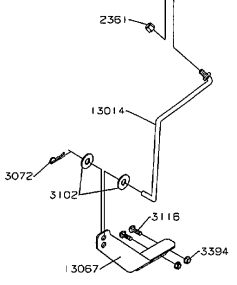

MODEL YEAR 2001

30" GRASS CATCHER

MODEL YEAR 2001

36" GRASS CATCHER

MODEL YEAR 2001

36" BLOWER/BAGGER

MODEL YEAR 2001

3014 36"/ 42" CLAMSHELL GRASS CATCHER

MODEL YEAR 2001

4000/4500 SERIES CLAMSHELL GRASS CATCHER

MODEL YEAR 2001

GRASS CART

MODEL YEAR 2001

6025 TAIL WHEEL & TRACTION KITS

**SINGLE WHEEL TO
DUAL WHEEL KIT**

**TRACTION KIT
SINGLE TAIL WHEEL
AND
DUAL TAIL WHEEL**

**SPRING
ASSEMBLY
60417**

MODEL YEAR 2001

3000 SERIES 36" SNOW BLADE

MODEL YEAR 2001

4000/4500/3014 48" SNOW BLADE

MODEL YEAR 2001

5000 SERIES 48" SNOW BLADE

MODEL YEAR 2001

5000 SERIES SNOW BLOWER

MODEL YEAR 2001

"Z" CHASSIS BROOM

MODEL YEAR 2001

5000 SERIES BROOM