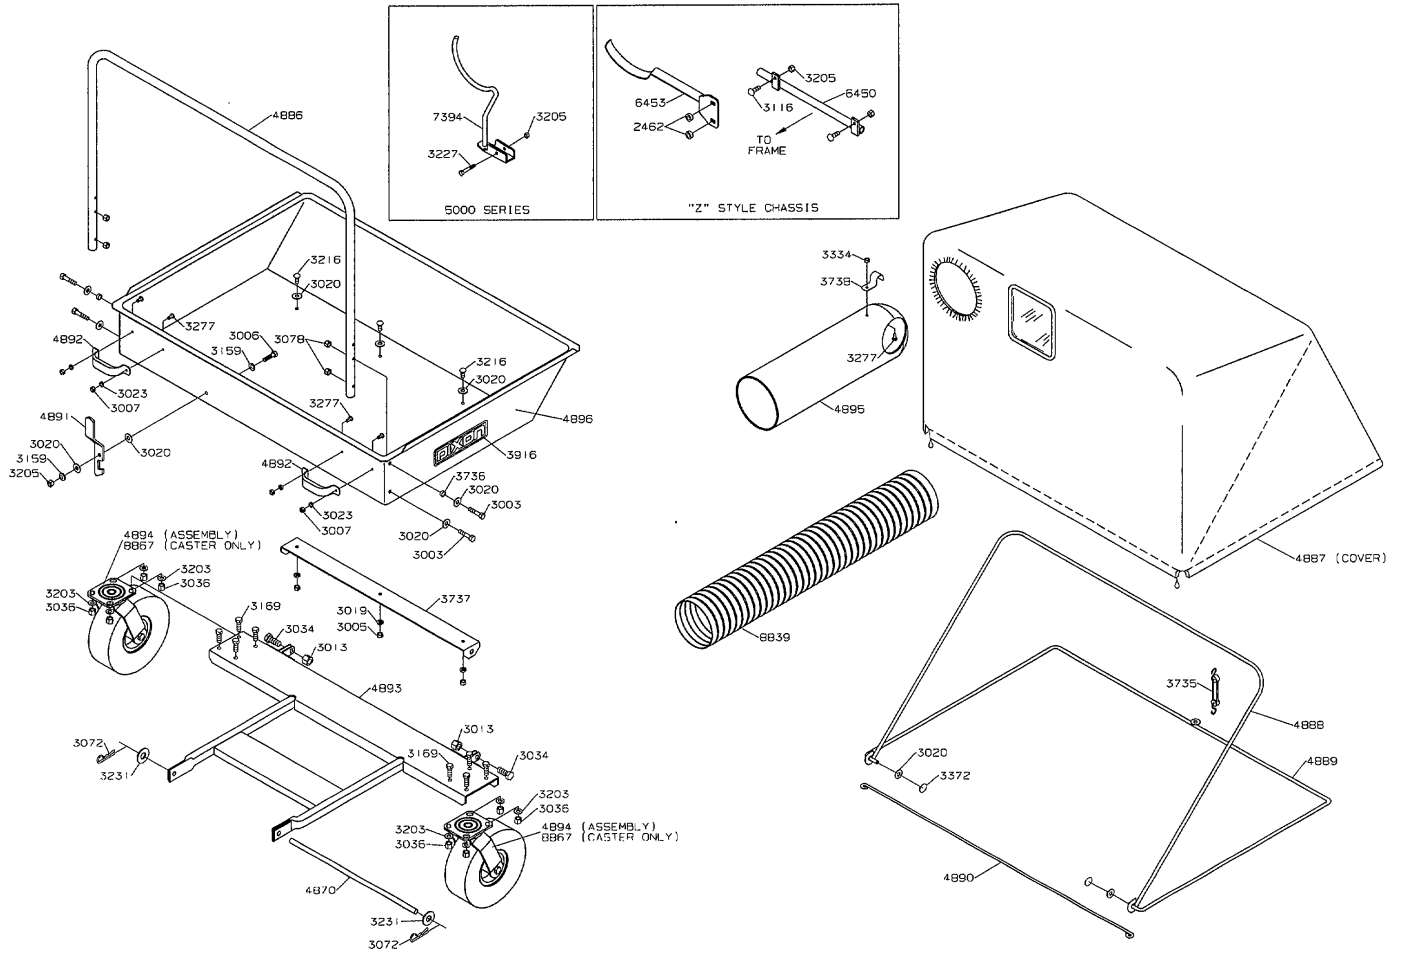

MODEL YEAR 2001

30" GRASS CATCHER

MODEL YEAR 2001

36" GRASS CATCHER

MODEL YEAR 2001

36" BLOWER/BAGGER

MODEL YEAR 2001

3014 36"/ 42" CLAMSHELL GRASS CATCHER

MODEL YEAR 2001

4000/4500 SERIES CLAMSHELL GRASS CATCHER

MODEL YEAR 2001

GRASS CART

MODEL YEAR 2001

6025 TAIL WHEEL & TRACTION KITS

**SINGLE WHEEL TO
DUAL WHEEL KIT**

**TRACTION KIT
SINGLE TAIL WHEEL
AND
DUAL TAIL WHEEL**

**SPRING
ASSEMBLY
60417**

MODEL YEAR 2001

3000 SERIES 36" SNOW BLADE

MODEL YEAR 2001

4000/4500/3014 48" SNOW BLADE

MODEL YEAR 2001

5000 SERIES 48" SNOW BLADE

MODEL YEAR 2001

5000 SERIES SNOW BLOWER

MODEL YEAR 2001

"Z" CHASSIS BROOM

MODEL YEAR 2001

5000 SERIES BROOM