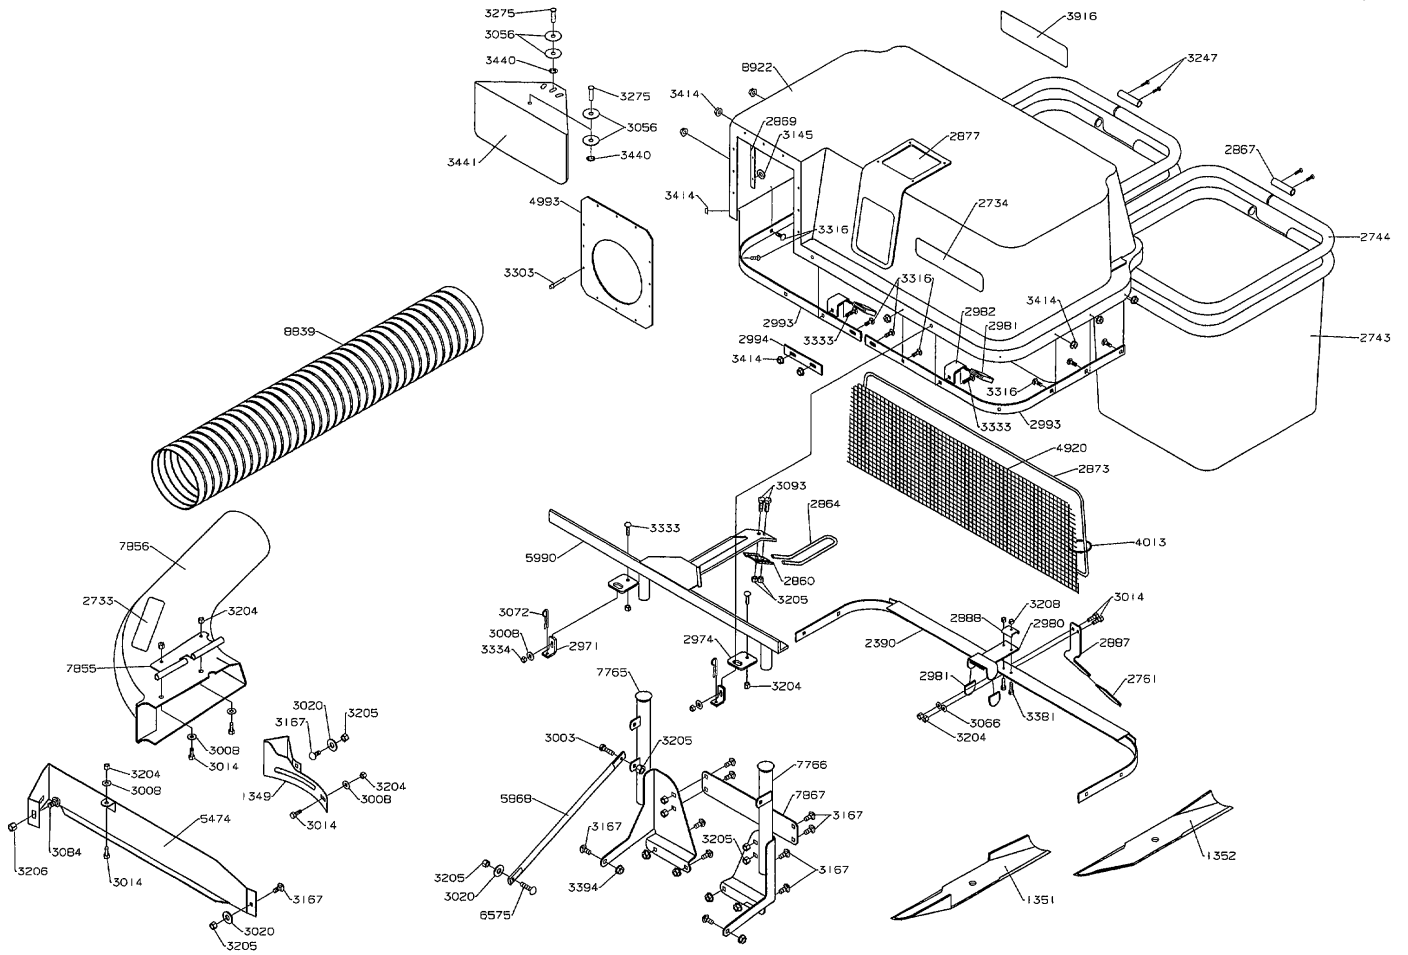

MODEL YEAR 2001

30" GRASS CATCHER

MODEL YEAR 2001

36" GRASS CATCHER

MODEL YEAR 2001

36" BLOWER/BAGGER

MODEL YEAR 2001

3014 36"/ 42" CLAMSHELL GRASS CATCHER

MODEL YEAR 2001

4000/4500 SERIES CLAMSHELL GRASS CATCHER

MODEL YEAR 2001

GRASS CART

MODEL YEAR 2001

6025 TAIL WHEEL & TRACTION KITS

**SINGLE WHEEL TO
DUAL WHEEL KIT**

**TRACTION KIT
SINGLE TAIL WHEEL
AND
DUAL TAIL WHEEL**

**SPRING
ASSEMBLY
60417**

MODEL YEAR 2001

3000 SERIES 36" SNOW BLADE

MODEL YEAR 2001

4000/4500/3014 48" SNOW BLADE

MODEL YEAR 2001

5000 SERIES 48" SNOW BLADE

MODEL YEAR 2001

5000 SERIES SNOW BLOWER

MODEL YEAR 2001

"Z" CHASSIS BROOM

MODEL YEAR 2001

5000 SERIES BROOM