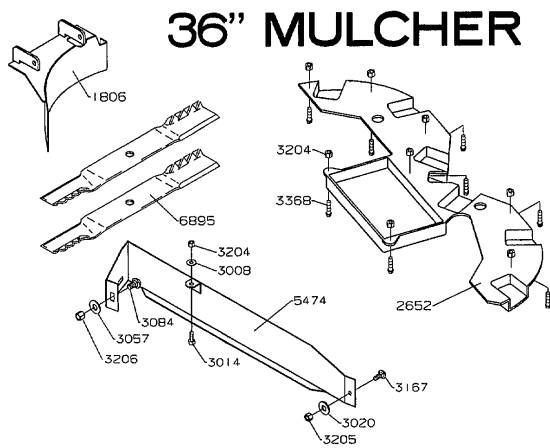

MODEL YEAR 2001

30" GRASS CATCHER

MODEL YEAR 2001

36" GRASS CATCHER

MODEL YEAR 2001

36" BLOWER/BAGGER

MODEL YEAR 2001

3014 36"/ 42" CLAMSHELL GRASS CATCHER

MODEL YEAR 2001

4000/4500 SERIES CLAMSHELL GRASS CATCHER

MODEL YEAR 2001

GRASS CART

MODEL YEAR 2001

6025 TAIL WHEEL & TRACTION KITS

**SINGLE WHEEL TO
DUAL WHEEL KIT**

**TRACTION KIT
SINGLE TAIL WHEEL
AND
DUAL TAIL WHEEL**

**SPRING
ASSEMBLY
60417**

MODEL YEAR 2001

3000 SERIES 36" SNOW BLADE

MODEL YEAR 2001

4000/4500/3014 48" SNOW BLADE

MODEL YEAR 2001

5000 SERIES 48" SNOW BLADE

MODEL YEAR 2001