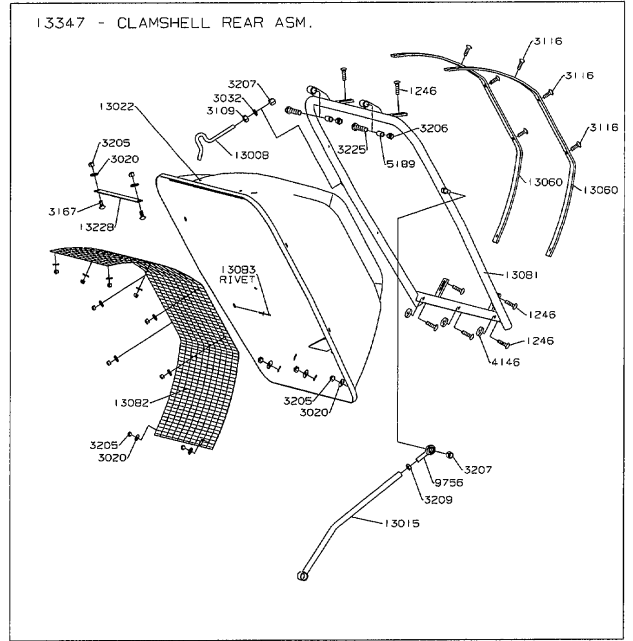

MODEL YEAR 2001

30" GRASS CATCHER

MODEL YEAR 2001

36" GRASS CATCHER

MODEL YEAR 2001

36" BLOWER/BAGGER

MODEL YEAR 2001

3014 36"/ 42" CLAMSHELL GRASS CATCHER

MODEL YEAR 2001

4000/4500 SERIES CLAMSHELL GRASS CATCHER

MODEL YEAR 2001

GRASS CART

MODEL YEAR 2001

6025 TAIL WHEEL & TRACTION KITS

**SINGLE WHEEL TO
DUAL WHEEL KIT**

**TRACTION KIT
SINGLE TAIL WHEEL
AND
DUAL TAIL WHEEL**

**SPRING
ASSEMBLY
60417**

MODEL YEAR 2001

3000 SERIES 36" SNOW BLADE

MODEL YEAR 2001

4000/4500/3014 48" SNOW BLADE

MODEL YEAR 2001

5000 SERIES 48" SNOW BLADE

MODEL YEAR 2001

5000 SERIES SNOW BLOWER

MODEL YEAR 2001

"Z" CHASSIS BROOM

MODEL YEAR 2001

5000 SERIES BROOM