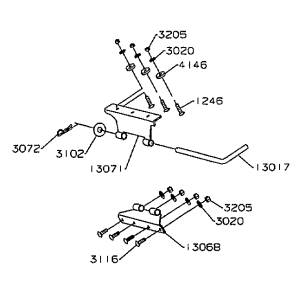

MODEL YEAR 2001

30" GRASS CATCHER

MODEL YEAR 2001

36" GRASS CATCHER

MODEL YEAR 2001

36" BLOWER/BAGGER

MODEL YEAR 2001

3014 36"/ 42" CLAMSHELL GRASS CATCHER

MODEL YEAR 2001

4000/4500 SERIES CLAMSHELL GRASS CATCHER

MODEL YEAR 2001

GRASS CART

MODEL YEAR 2001

6025 TAIL WHEEL & TRACTION KITS

**SINGLE WHEEL TO
DUAL WHEEL KIT**

**TRACTION KIT
SINGLE TAIL WHEEL
AND
DUAL TAIL WHEEL**

**SPRING
ASSEMBLY
60417**

MODEL YEAR 2001

3000 SERIES 36" SNOW BLADE

MODEL YEAR 2001

4000/4500/3014 48" SNOW BLADE

MODEL YEAR 2001

5000 SERIES 48" SNOW BLADE

MODEL YEAR 2001

5000 SERIES SNOW BLOWER

MODEL YEAR 2001

"Z" CHASSIS BROOM

MODEL YEAR 2001

5000 SERIES BROOM