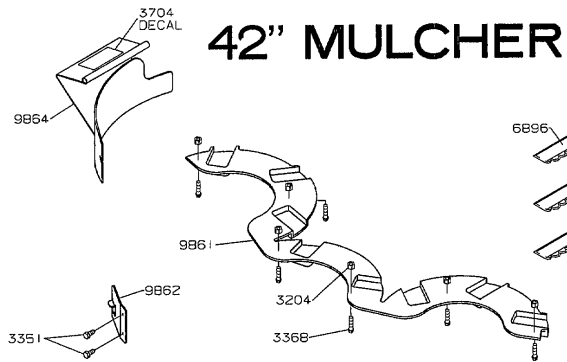

MODEL YEAR 2001

30" GRASS CATCHER

MODEL YEAR 2001

36" GRASS CATCHER

MODEL YEAR 2001

36" BLOWER/BAGGER

MODEL YEAR 2001

3014 36"/ 42" CLAMSHELL GRASS CATCHER

MODEL YEAR 2001

4000/4500 SERIES CLAMSHELL GRASS CATCHER

MODEL YEAR 2001

GRASS CART

MODEL YEAR 2001

6025 TAIL WHEEL & TRACTION KITS

**SINGLE WHEEL TO
DUAL WHEEL KIT**

**TRACTION KIT
SINGLE TAIL WHEEL
AND
DUAL TAIL WHEEL**

**SPRING
ASSEMBLY
60417**

MODEL YEAR 2001

3000 SERIES 36" SNOW BLADE

MODEL YEAR 2001

4000/4500/3014 48" SNOW BLADE

MODEL YEAR 2001

5000 SERIES 48" SNOW BLADE

MODEL YEAR 2001