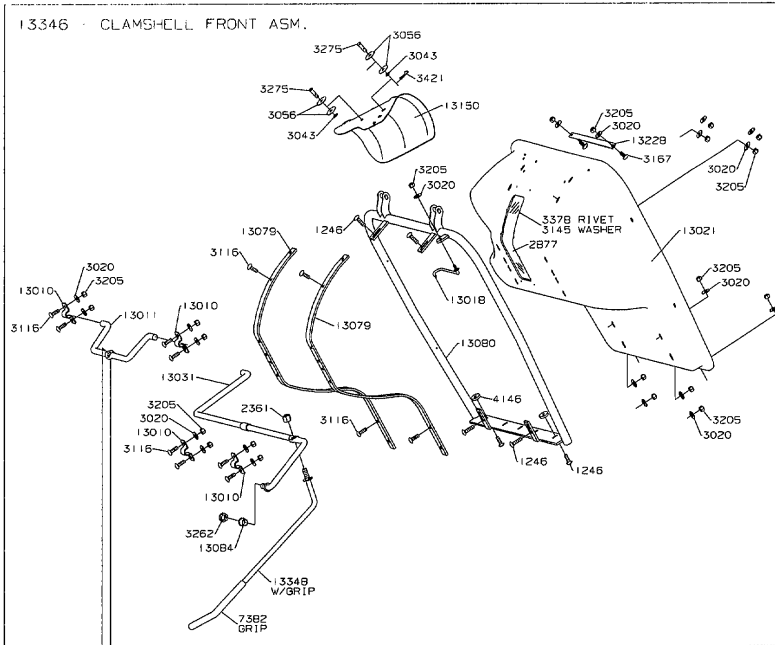

MODEL YEAR 2001

30" GRASS CATCHER

MODEL YEAR 2001

36" GRASS CATCHER

MODEL YEAR 2001

36" BLOWER/BAGGER

MODEL YEAR 2001

3014 36"/ 42" CLAMSHELL GRASS CATCHER

MODEL YEAR 2001

4000/4500 SERIES CLAMSHELL GRASS CATCHER

MODEL YEAR 2001

GRASS CART

MODEL YEAR 2001

6025 TAIL WHEEL & TRACTION KITS

**SINGLE WHEEL TO
DUAL WHEEL KIT**

**TRACTION KIT
SINGLE TAIL WHEEL
AND
DUAL TAIL WHEEL**

**SPRING
ASSEMBLY
60417**

MODEL YEAR 2001

3000 SERIES 36" SNOW BLADE

MODEL YEAR 2001

4000/4500/3014 48" SNOW BLADE

MODEL YEAR 2001

5000 SERIES 48" SNOW BLADE

MODEL YEAR 2001

5000 SERIES SNOW BLOWER

MODEL YEAR 2001

"Z" CHASSIS BROOM

MODEL YEAR 2001

5000 SERIES BROOM