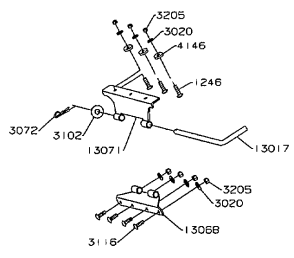

MODEL YEAR 2001

30" GRASS CATCHER

MODEL YEAR 2001

36" GRASS CATCHER

MODEL YEAR 2001

36" BLOWER/BAGGER

MODEL YEAR 2001

3014 36"/ 42" CLAMSHELL GRASS CATCHER

MODEL YEAR 2001

4000/4500 SERIES CLAMSHELL GRASS CATCHER

MODEL YEAR 2001

GRASS CART

MODEL YEAR 2001

6025 TAIL WHEEL & TRACTION KITS

**SINGLE WHEEL TO
DUAL WHEEL KIT**

**TRACTION KIT
SINGLE TAIL WHEEL
AND
DUAL TAIL WHEEL**

**SPRING
ASSEMBLY
60417**

MODEL YEAR 2001

3000 SERIES 36" SNOW BLADE

MODEL YEAR 2001

4000/4500/3014 48" SNOW BLADE

MODEL YEAR 2001

5000 SERIES 48" SNOW BLADE

MODEL YEAR 2001