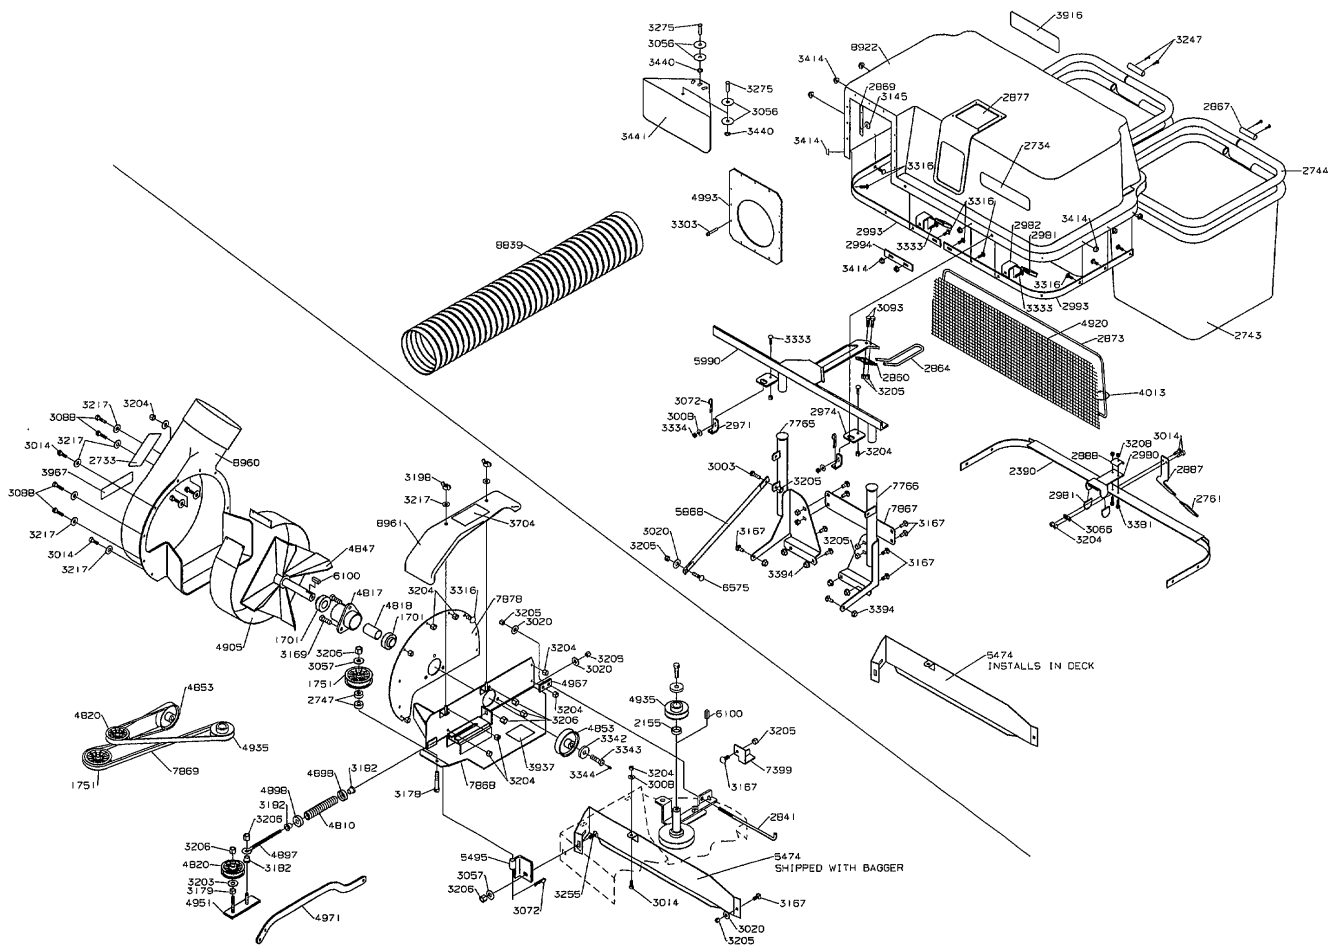

MODEL YEAR 2001

30" GRASS CATCHER

MODEL YEAR 2001

36" GRASS CATCHER

MODEL YEAR 2001

36" BLOWER/BAGGER

MODEL YEAR 2001

3014 36"/ 42" CLAMSHELL GRASS CATCHER

MODEL YEAR 2001

4000/4500 SERIES CLAMSHELL GRASS CATCHER

MODEL YEAR 2001

GRASS CART

MODEL YEAR 2001

6025 TAIL WHEEL & TRACTION KITS

**SINGLE WHEEL TO
DUAL WHEEL KIT**

**TRACTION KIT
SINGLE TAIL WHEEL
AND
DUAL TAIL WHEEL**

**SPRING
ASSEMBLY
60417**

MODEL YEAR 2001

3000 SERIES 36" SNOW BLADE

MODEL YEAR 2001

4000/4500/3014 48" SNOW BLADE

MODEL YEAR 2001

5000 SERIES 48" SNOW BLADE

MODEL YEAR 2001

5000 SERIES SNOW BLOWER

MODEL YEAR 2001

"Z" CHASSIS BROOM

MODEL YEAR 2001

5000 SERIES BROOM