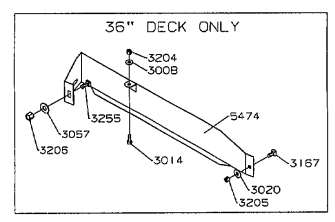

MODEL YEAR 2001

30" GRASS CATCHER

MODEL YEAR 2001

36" GRASS CATCHER

MODEL YEAR 2001

36" BLOWER/BAGGER

MODEL YEAR 2001

3014 36"/ 42" CLAMSHELL GRASS CATCHER

MODEL YEAR 2001

4000/4500 SERIES CLAMSHELL GRASS CATCHER

MODEL YEAR 2001

GRASS CART

MODEL YEAR 2001

6025 TAIL WHEEL & TRACTION KITS

**SINGLE WHEEL TO
DUAL WHEEL KIT**

**TRACTION KIT
SINGLE TAIL WHEEL
AND
DUAL TAIL WHEEL**

**SPRING
ASSEMBLY
60417**

MODEL YEAR 2001

3000 SERIES 36" SNOW BLADE

MODEL YEAR 2001

4000/4500/3014 48" SNOW BLADE

MODEL YEAR 2001

5000 SERIES 48" SNOW BLADE

MODEL YEAR 2001