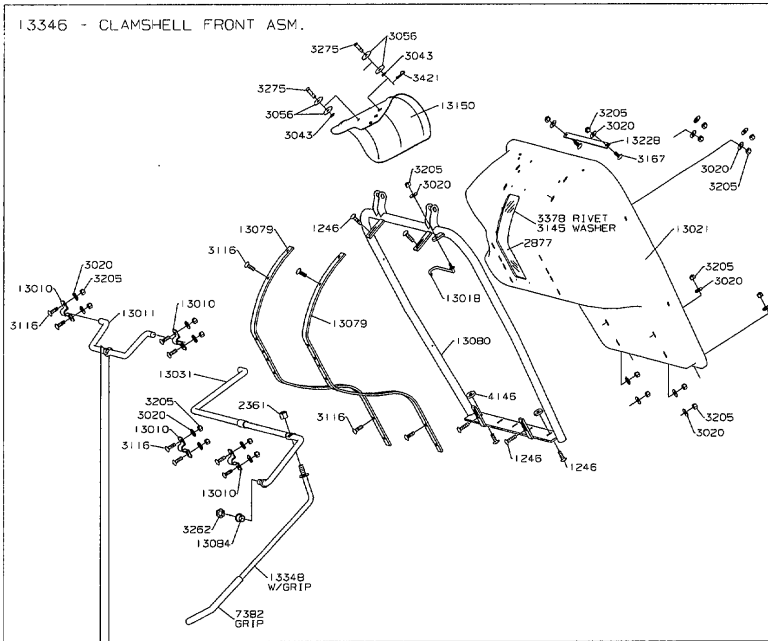

MODEL YEAR 2001

30" GRASS CATCHER

MODEL YEAR 2001

36" GRASS CATCHER

MODEL YEAR 2001

36" BLOWER/BAGGER

MODEL YEAR 2001

3014 36"/ 42" CLAMSHELL GRASS CATCHER

MODEL YEAR 2001

4000/4500 SERIES CLAMSHELL GRASS CATCHER

MODEL YEAR 2001

GRASS CART

MODEL YEAR 2001

6025 TAIL WHEEL & TRACTION KITS

**SINGLE WHEEL TO
DUAL WHEEL KIT**

**TRACTION KIT
SINGLE TAIL WHEEL
AND
DUAL TAIL WHEEL**

**SPRING
ASSEMBLY
60417**

MODEL YEAR 2001

3000 SERIES 36" SNOW BLADE

MODEL YEAR 2001

4000/4500/3014 48" SNOW BLADE

MODEL YEAR 2001

5000 SERIES 48" SNOW BLADE

MODEL YEAR 2001

5000 SERIES SNOW BLOWER

MODEL YEAR 2001

"Z" CHASSIS BROOM

MODEL YEAR 2001

5000 SERIES BROOM