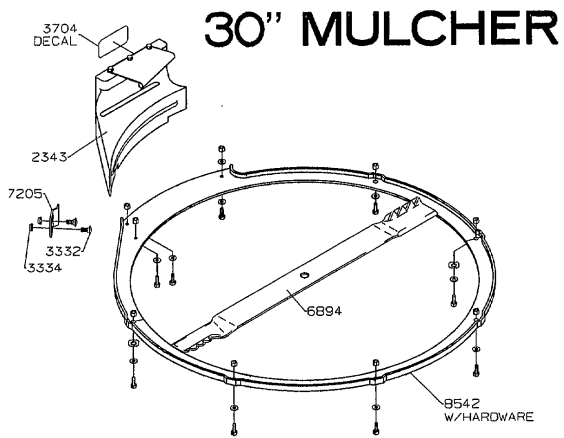

MODEL YEAR 2001

30" GRASS CATCHER

MODEL YEAR 2001

36" GRASS CATCHER

MODEL YEAR 2001

36" BLOWER/BAGGER

MODEL YEAR 2001

3014 36"/ 42" CLAMSHELL GRASS CATCHER

MODEL YEAR 2001

4000/4500 SERIES CLAMSHELL GRASS CATCHER

MODEL YEAR 2001

GRASS CART

MODEL YEAR 2001

6025 TAIL WHEEL & TRACTION KITS

**SINGLE WHEEL TO
DUAL WHEEL KIT**

**TRACTION KIT
SINGLE TAIL WHEEL
AND
DUAL TAIL WHEEL**

**SPRING
ASSEMBLY
60417**

MODEL YEAR 2001

3000 SERIES 36" SNOW BLADE

MODEL YEAR 2001

4000/4500/3014 48" SNOW BLADE

MODEL YEAR 2001

5000 SERIES 48" SNOW BLADE

MODEL YEAR 2001