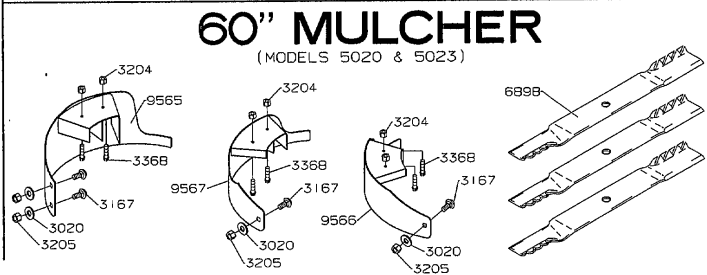

MODEL YEAR 2001

4000/4500 SERIES CLAMSHELL GRASS CATCHER

MODEL YEAR 2001

GRASS CART

MODEL YEAR 2001

6025 TAIL WHEEL & TRACTION KITS

**SINGLE WHEEL TO
DUAL WHEEL KIT**

**TRACTION KIT
SINGLE TAIL WHEEL
AND
DUAL TAIL WHEEL**

**SPRING
ASSEMBLY
60417**

MODEL YEAR 2001

3000 SERIES 36" SNOW BLADE

MODEL YEAR 2001

4000/4500/3014 48" SNOW BLADE

MODEL YEAR 2001

5000 SERIES 48" SNOW BLADE

MODEL YEAR 2001