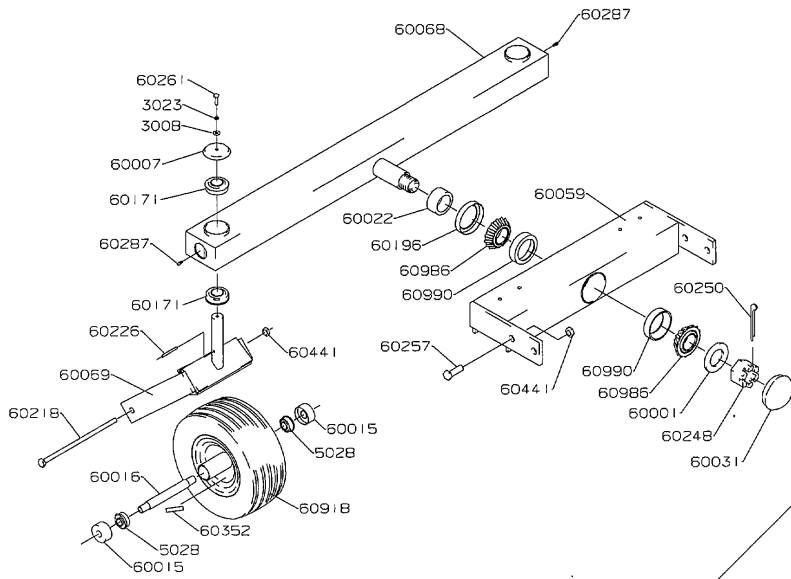

MODEL YEAR 2001

4000/4500 SERIES CLAMSHELL GRASS CATCHER

MODEL YEAR 2001

GRASS CART

MODEL YEAR 2001

6025 TAIL WHEEL & TRACTION KITS

**SINGLE WHEEL TO
DUAL WHEEL KIT**

**TRACTION KIT
SINGLE TAIL WHEEL
AND
DUAL TAIL WHEEL**

**SPRING
ASSEMBLY
60417**

MODEL YEAR 2001

3000 SERIES 36" SNOW BLADE

MODEL YEAR 2001

4000/4500/3014 48" SNOW BLADE

MODEL YEAR 2001

5000 SERIES 48" SNOW BLADE

MODEL YEAR 2001