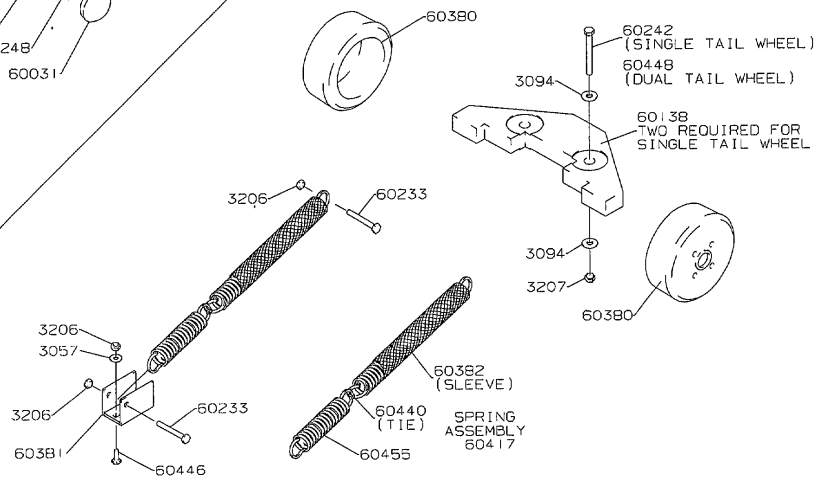

MODEL YEAR 2001

30" GRASS CATCHER

MODEL YEAR 2001

36" GRASS CATCHER

MODEL YEAR 2001

36" BLOWER/BAGGER

MODEL YEAR 2001

3014 36"/ 42" CLAMSHELL GRASS CATCHER

MODEL YEAR 2001

4000/4500 SERIES CLAMSHELL GRASS CATCHER

MODEL YEAR 2001

GRASS CART

MODEL YEAR 2001

6025 TAIL WHEEL & TRACTION KITS

**SINGLE WHEEL TO
DUAL WHEEL KIT**

**TRACTION KIT
SINGLE TAIL WHEEL
AND
DUAL TAIL WHEEL**

**SPRING
ASSEMBLY
60417**

MODEL YEAR 2001

3000 SERIES 36" SNOW BLADE

MODEL YEAR 2001

4000/4500/3014 48" SNOW BLADE

MODEL YEAR 2001

5000 SERIES 48" SNOW BLADE

MODEL YEAR 2001