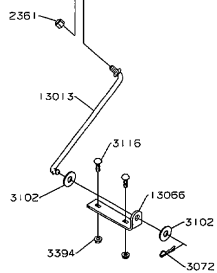

MODEL YEAR 2001

30" GRASS CATCHER

MODEL YEAR 2001

36" GRASS CATCHER

MODEL YEAR 2001

36" BLOWER/BAGGER

MODEL YEAR 2001

3014 36"/ 42" CLAMSHELL GRASS CATCHER

MODEL YEAR 2001

4000/4500 SERIES CLAMSHELL GRASS CATCHER

MODEL YEAR 2001

GRASS CART

MODEL YEAR 2001

6025 TAIL WHEEL & TRACTION KITS

**SINGLE WHEEL TO
DUAL WHEEL KIT**

**TRACTION KIT
SINGLE TAIL WHEEL
AND
DUAL TAIL WHEEL**

**SPRING
ASSEMBLY
60417**

MODEL YEAR 2001

3000 SERIES 36" SNOW BLADE

MODEL YEAR 2001

4000/4500/3014 48" SNOW BLADE

MODEL YEAR 2001

5000 SERIES 48" SNOW BLADE

MODEL YEAR 2001