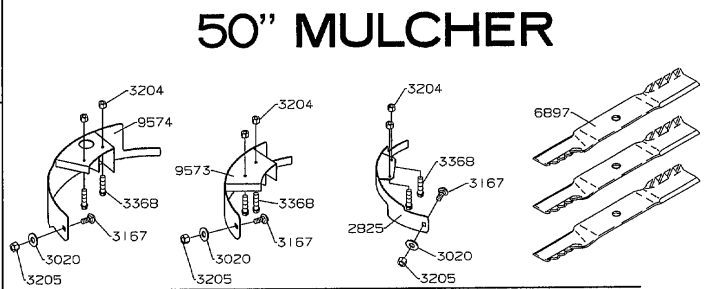

MODEL YEAR 2001

4000/4500 SERIES CLAMSHELL GRASS CATCHER

MODEL YEAR 2001

GRASS CART

MODEL YEAR 2001

6025 TAIL WHEEL & TRACTION KITS

**SINGLE WHEEL TO
DUAL WHEEL KIT**

**TRACTION KIT
SINGLE TAIL WHEEL
AND
DUAL TAIL WHEEL**

**SPRING
ASSEMBLY
60417**

MODEL YEAR 2001

3000 SERIES 36" SNOW BLADE

MODEL YEAR 2001

4000/4500/3014 48" SNOW BLADE

MODEL YEAR 2001

5000 SERIES 48" SNOW BLADE

MODEL YEAR 2001