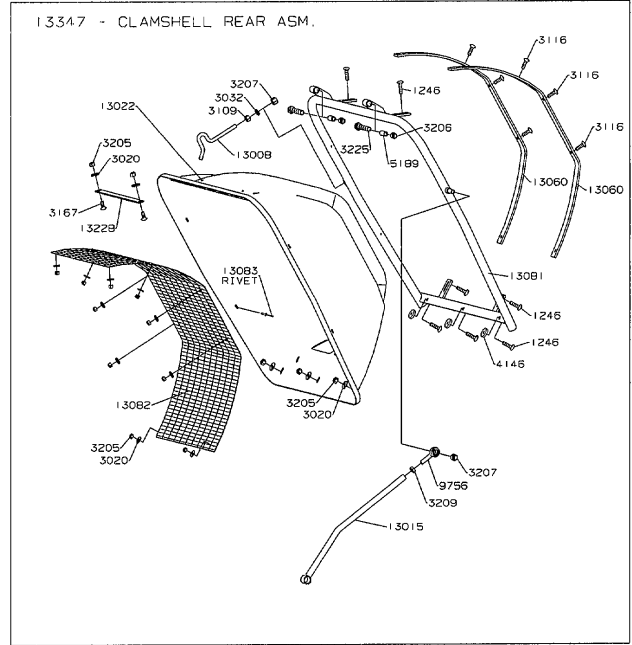

MODEL YEAR 2001

30" GRASS CATCHER

MODEL YEAR 2001

36" GRASS CATCHER

MODEL YEAR 2001

36" BLOWER/BAGGER

MODEL YEAR 2001

3014 36"/ 42" CLAMSHELL GRASS CATCHER

MODEL YEAR 2001

4000/4500 SERIES CLAMSHELL GRASS CATCHER

MODEL YEAR 2001

GRASS CART

MODEL YEAR 2001

6025 TAIL WHEEL & TRACTION KITS

**SINGLE WHEEL TO
DUAL WHEEL KIT**

**TRACTION KIT
SINGLE TAIL WHEEL
AND
DUAL TAIL WHEEL**

**SPRING
ASSEMBLY
60417**

MODEL YEAR 2001

3000 SERIES 36" SNOW BLADE

MODEL YEAR 2001

4000/4500/3014 48" SNOW BLADE

MODEL YEAR 2001

5000 SERIES 48" SNOW BLADE

MODEL YEAR 2001

5000 SERIES SNOW BLOWER

MODEL YEAR 2001

"Z" CHASSIS BROOM

MODEL YEAR 2001

5000 SERIES BROOM