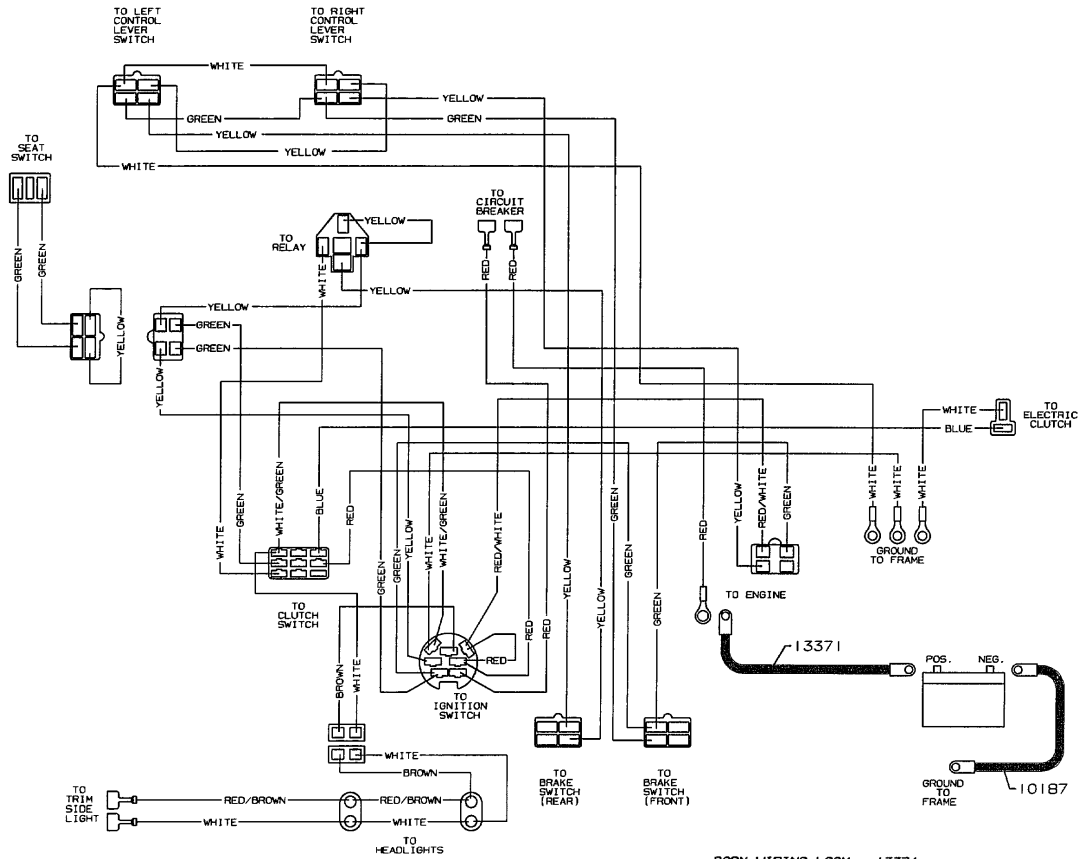

MOWER DECK ASSEMBLY - 5979

MODEL YEAR 2002

4500 SERIES 42" MOWER DECK

MODEL YEAR 2002

4518K BODY

BODY WIRING LOOM - 13374
 HEADLIGHT LOOM - 10107
 BATTERY CABLE - 13571
 BATTERY GROUND CABLE - 10187
 SEAT SWITCH LOOM - 10108

4518K WIRING KIT - 10542

MODEL YEAR 2002

4518K WIRING