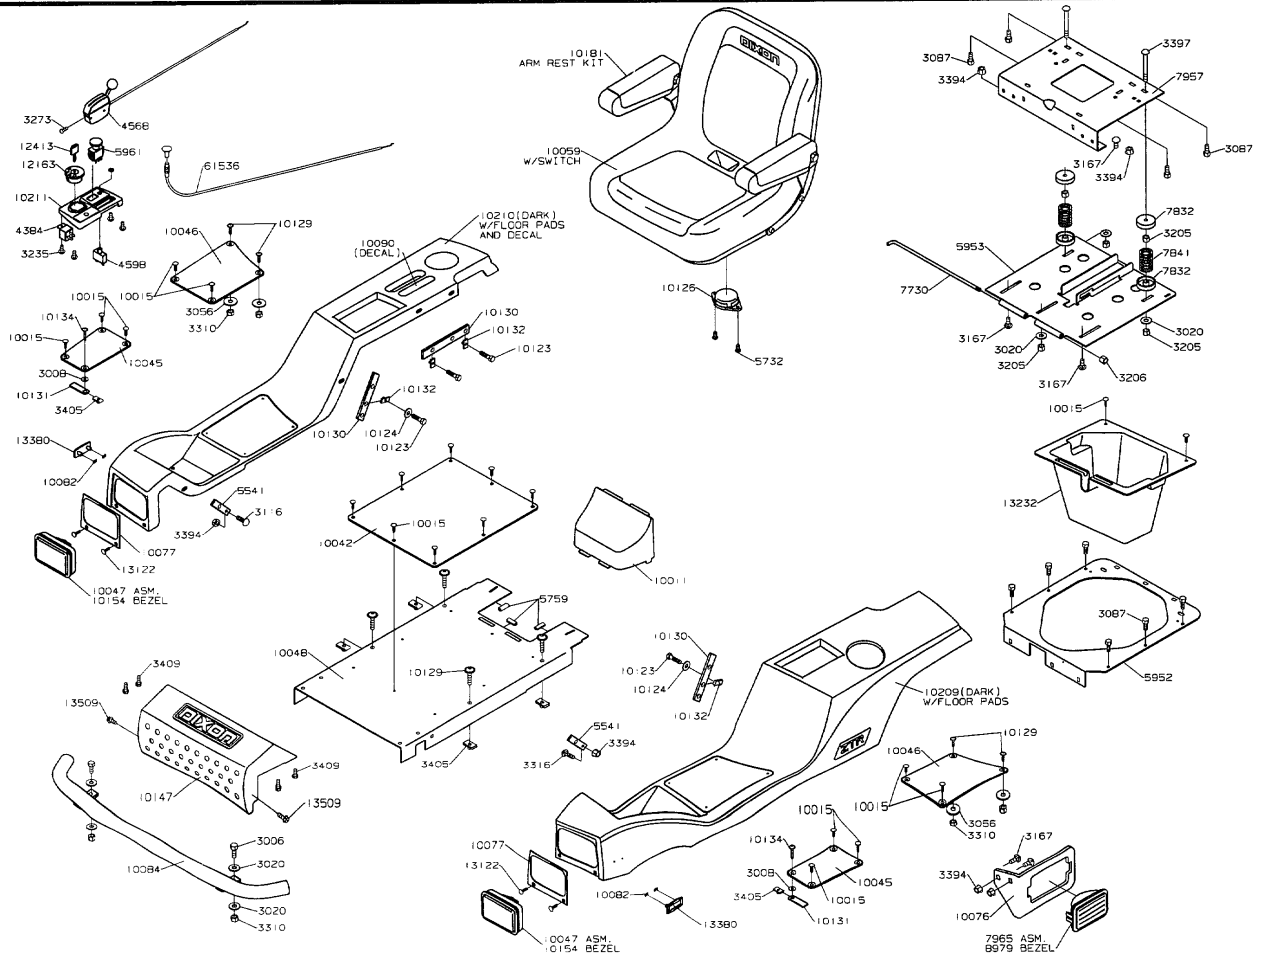

MOWER DECK ASSEMBLY - 5979

MODEL YEAR 2002

4500 SERIES 42" MOWER DECK

MODEL YEAR 2002

4518K BODY

BODY WIRING LOOM - 13374
 HEADLIGHT LOOM - 10107
 BATTERY CABLE - 13571
 BATTERY GROUND CABLE - 10187
 SEAT SWITCH LOOM - 10108

4518K WIRING KIT - 10542

MODEL YEAR 2002

4518K WIRING