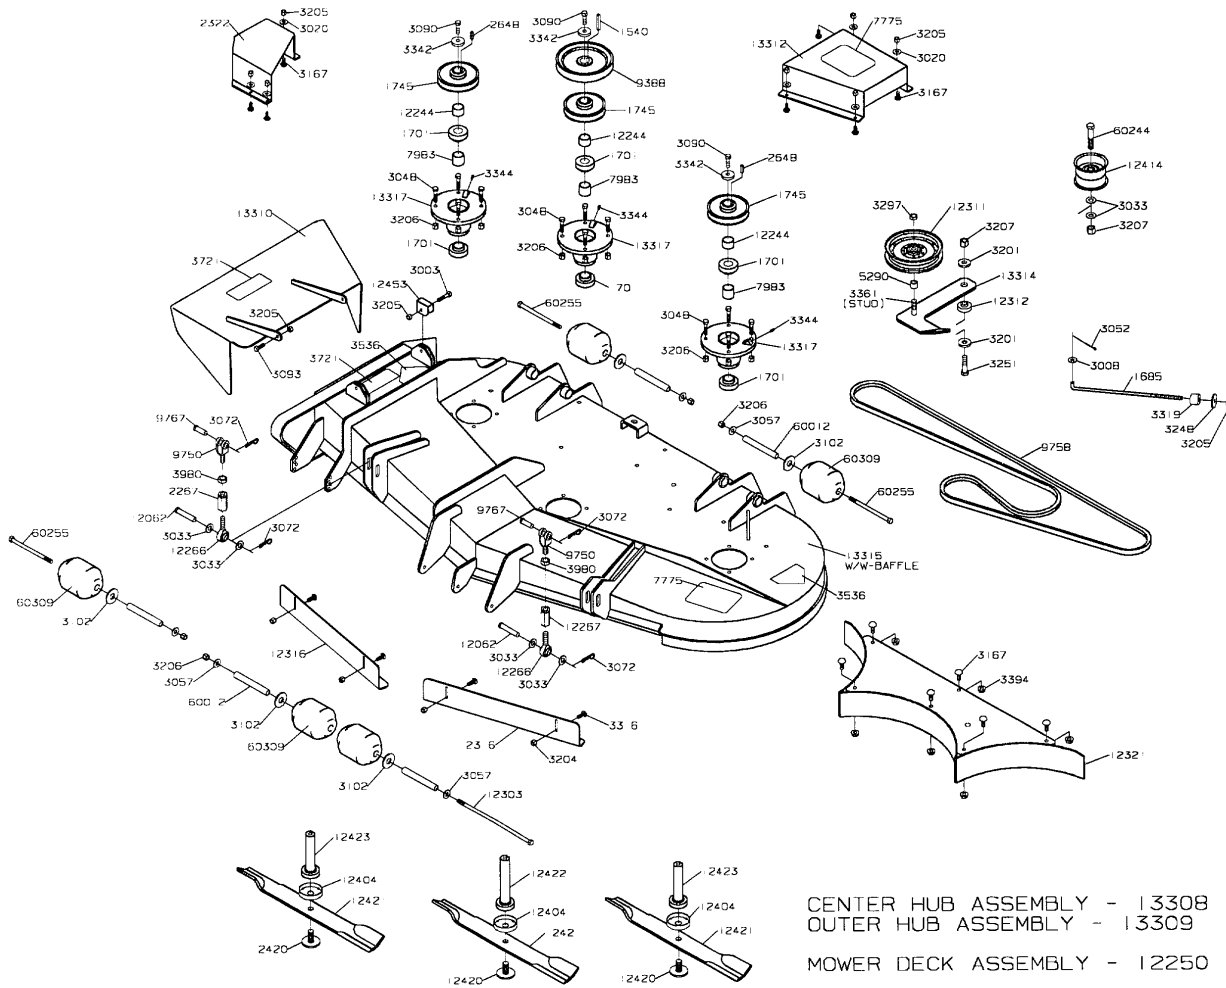

MODEL YEAR 2002

8025 CHASSIS

MODEL YEAR 2002

8025 CONTROLS, TANKS & SEAT FRAME

MODEL YEAR 2002

8000 SERIES 60" MOWER DECK

WIRE LOOM
P/N 12162