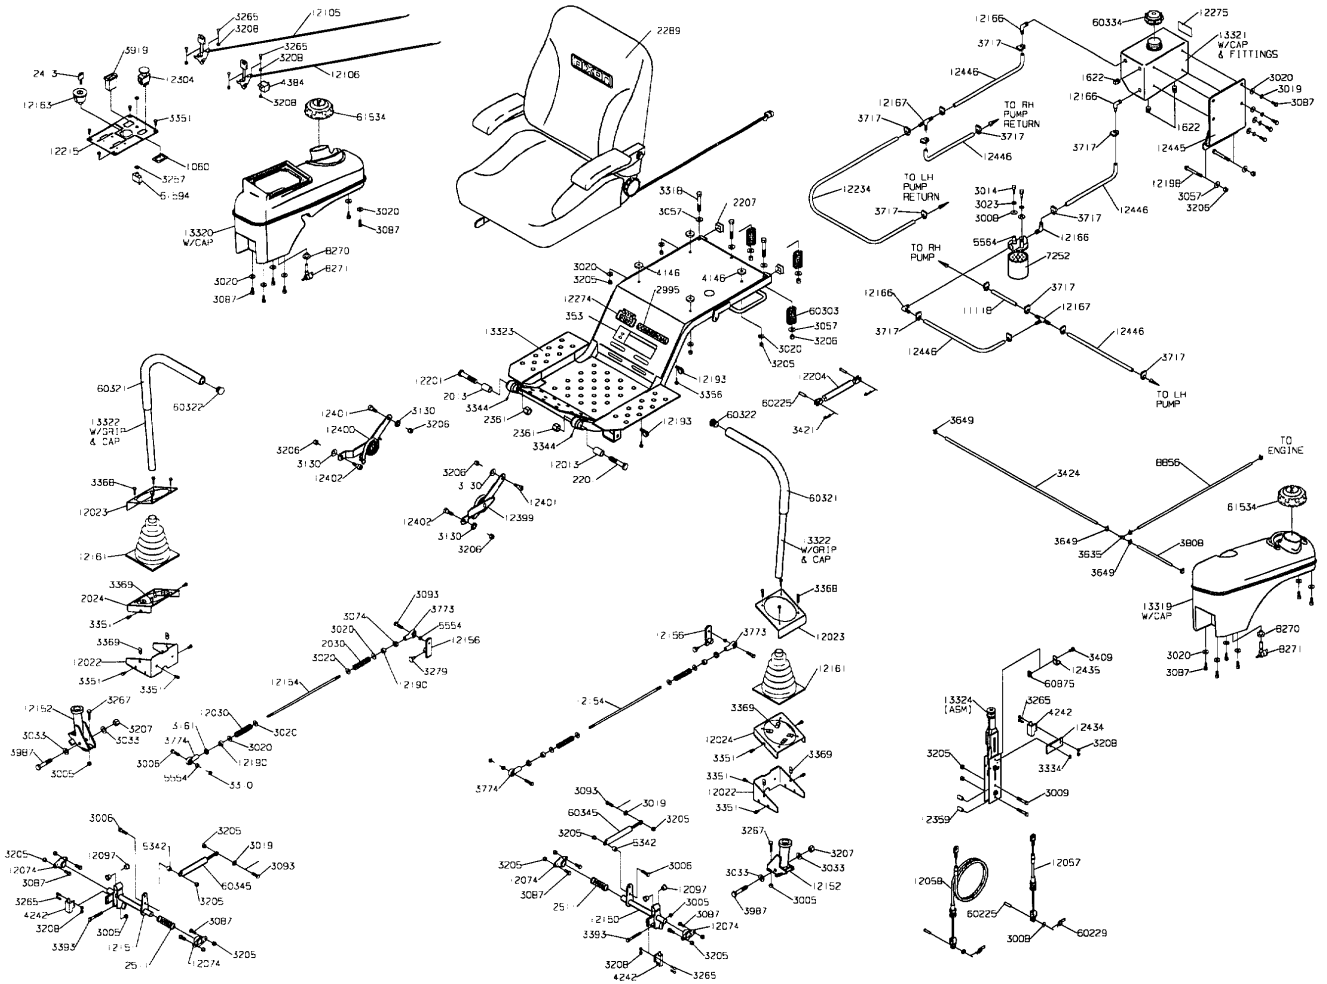

MODEL YEAR 2002

8025 CHASSIS

MODEL YEAR 2002

8025 CONTROLS, TANKS & SEAT FRAME

MODEL YEAR 2002

8000 SERIES 60" MOWER DECK

WIRE LOOM
P/N 12162