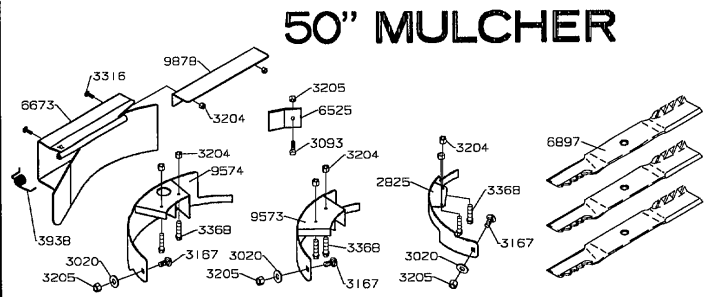

**SINGLE WHEEL TO
DUAL WHEEL KIT**

**TRACTION KIT
SINGLE TAIL WHEEL
AND
DUAL TAIL WHEEL**

MODEL YEAR 2002

6023 TAIL WHEEL & TRACTION KITS

MODEL YEAR 2002

MULCHING KITS

36"

42"

60" (8000 SERIES ONLY)

50"

MODEL YEAR 2002

DECK ROLLER KITS

MODEL YEAR 2002

36"/48" 3000/4000/4500/5000 SERIES SNOW BLADE

WIRING ADAPTER
P/N 12651

MODEL YEAR 2002