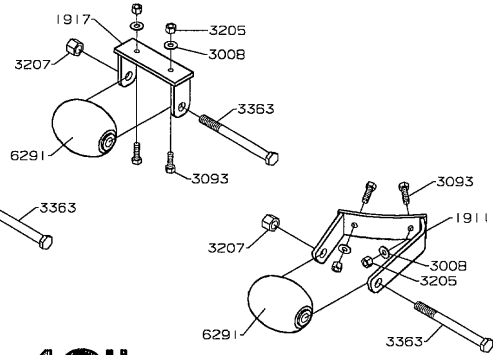

MODEL YEAR 2002

30" GRASS CATCHER

MODEL YEAR 2002

3014 36"/ 42" CLAMSHELL GRASS CATCHER

1.3346 - CLAMSHELL FRONT ASM.

1.3347 - CLAMSHELL REAR ASM.

MODEL YEAR 2002

GRASS CART

**SINGLE WHEEL TO
DUAL WHEEL KIT**

**TRACTION KIT
SINGLE TAIL WHEEL
AND
DUAL TAIL WHEEL**

MODEL YEAR 2002

6023 TAIL WHEEL & TRACTION KITS

MODEL YEAR 2002

MULCHING KITS

36"

42"

60" (8000 SERIES ONLY)

50"

MODEL YEAR 2002

DECK ROLLER KITS

MODEL YEAR 2002

36"/48" 3000/4000/4500/5000 SERIES SNOW BLADE

WIRING ADAPTER
P/N 12651

MODEL YEAR 2002