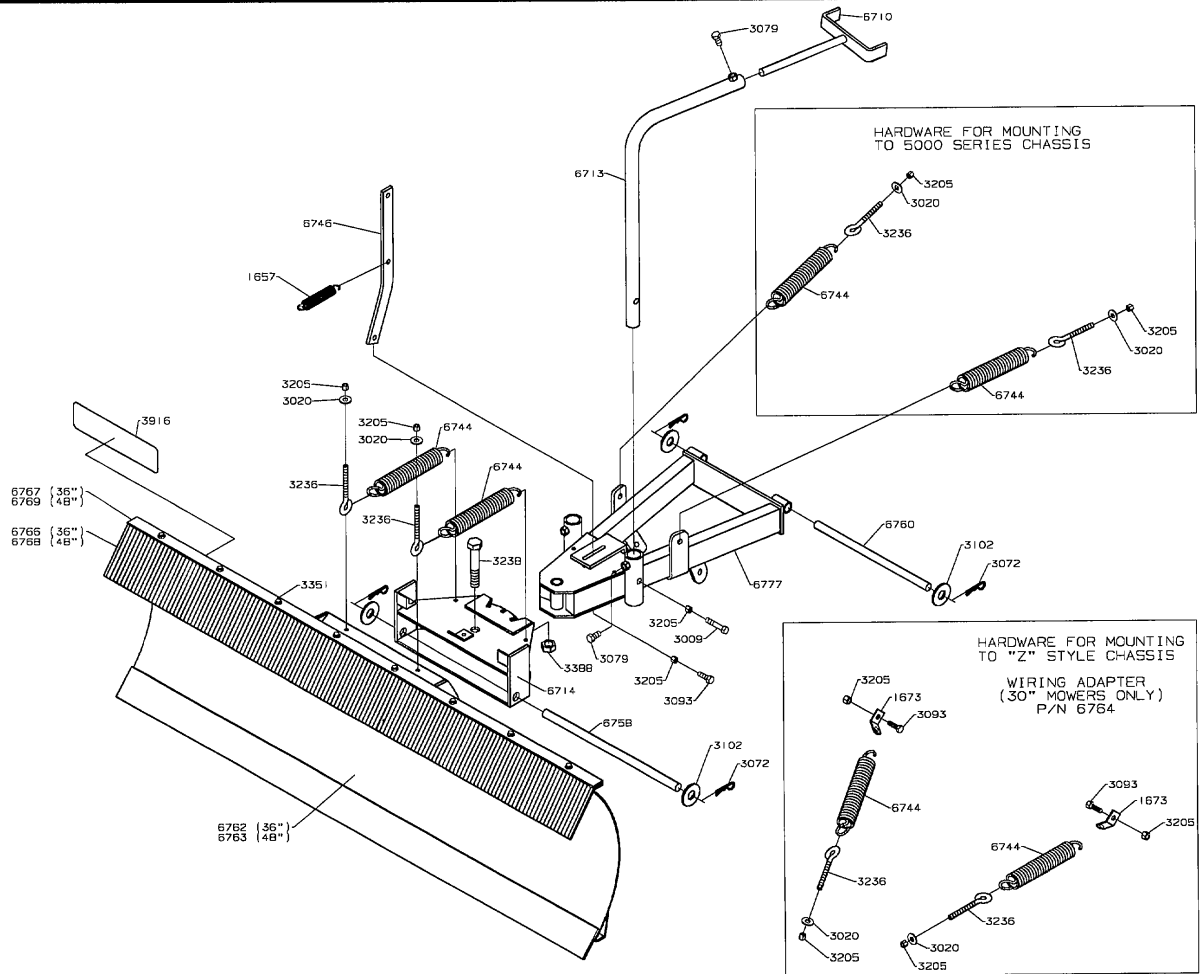

60" (8000 SERIES ONLY)

50"

MODEL YEAR 2002

DECK ROLLER KITS

MODEL YEAR 2002

36"/48" 3000/4000/4500/5000 SERIES SNOW BLADE

WIRING ADAPTER
P/N 12651

MODEL YEAR 2002

8000 SERIES SNOW BLADE