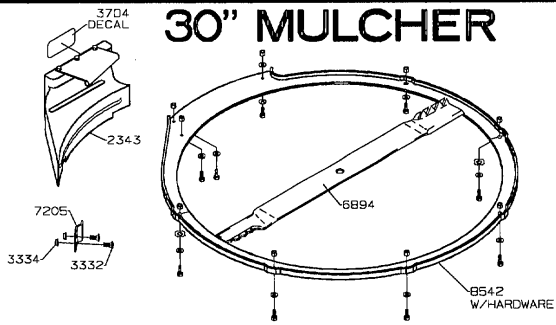

**SINGLE WHEEL TO
DUAL WHEEL KIT**

**TRACTION KIT
SINGLE TAIL WHEEL
AND
DUAL TAIL WHEEL**

MODEL YEAR 2002

6023 TAIL WHEEL & TRACTION KITS

MODEL YEAR 2002

MULCHING KITS

36"

42"

60" (8000 SERIES ONLY)

50"

MODEL YEAR 2002

DECK ROLLER KITS

MODEL YEAR 2002

36"/48" 3000/4000/4500/5000 SERIES SNOW BLADE

WIRING ADAPTER
P/N 12651

MODEL YEAR 2002