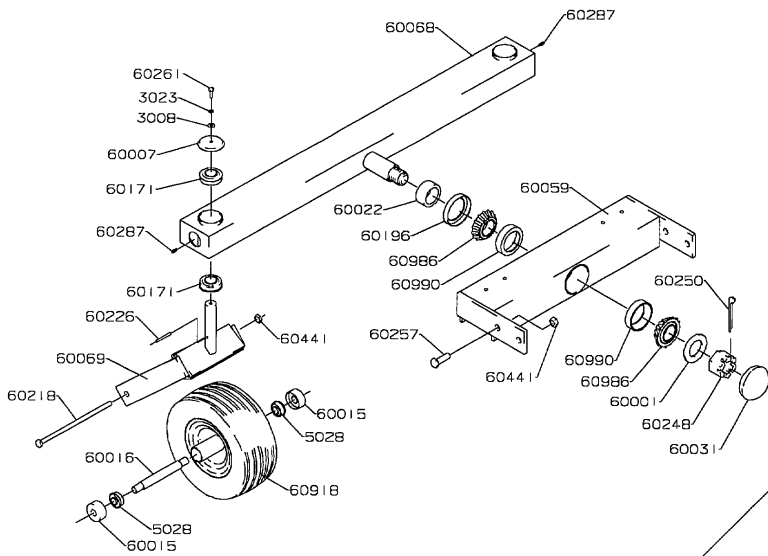

MODEL YEAR 2002

30" GRASS CATCHER

MODEL YEAR 2002

3014 36"/ 42" CLAMSHELL GRASS CATCHER

1.3346 - CLAMSHELL FRONT ASM.

1.3347 - CLAMSHELL REAR ASM.

MODEL YEAR 2002

GRASS CART

**SINGLE WHEEL TO
DUAL WHEEL KIT**

**TRACTION KIT
SINGLE TAIL WHEEL
AND
DUAL TAIL WHEEL**

MODEL YEAR 2002

6023 TAIL WHEEL & TRACTION KITS

MODEL YEAR 2002

MULCHING KITS

36"

42"

60" (8000 SERIES ONLY)

50"

MODEL YEAR 2002

DECK ROLLER KITS

MODEL YEAR 2002

36"/48" 3000/4000/4500/5000 SERIES SNOW BLADE

WIRING ADAPTER
P/N 12651

MODEL YEAR 2002

8000 SERIES SNOW BLADE