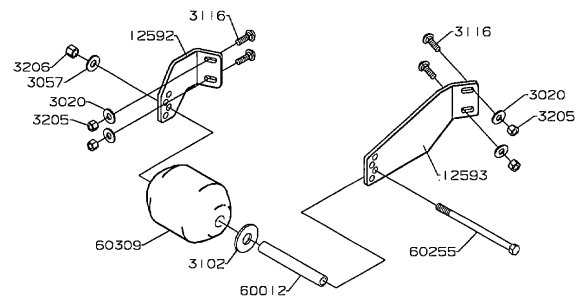

MODEL YEAR 2002

30" GRASS CATCHER

MODEL YEAR 2002

3014 36"/ 42" CLAMSHELL GRASS CATCHER

1.3346 - CLAMSHELL FRONT ASM.

1.3347 - CLAMSHELL REAR ASM.

MODEL YEAR 2002

GRASS CART

**SINGLE WHEEL TO
DUAL WHEEL KIT**

**TRACTION KIT
SINGLE TAIL WHEEL
AND
DUAL TAIL WHEEL**

MODEL YEAR 2002

6023 TAIL WHEEL & TRACTION KITS

MODEL YEAR 2002

MULCHING KITS

36"

42"

60" (8000 SERIES ONLY)

50"

MODEL YEAR 2002

DECK ROLLER KITS

MODEL YEAR 2002

36"/48" 3000/4000/4500/5000 SERIES SNOW BLADE

WIRING ADAPTER
P/N 12651

MODEL YEAR 2002