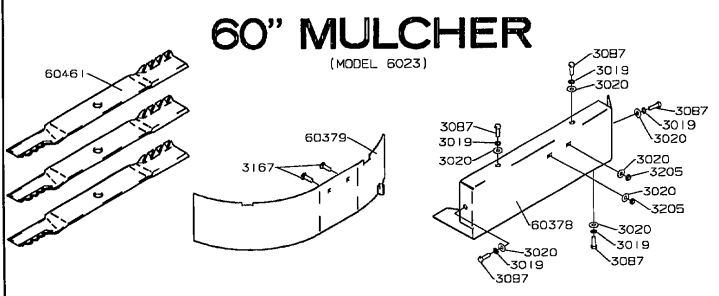

**SINGLE WHEEL TO
DUAL WHEEL KIT**

**TRACTION KIT
SINGLE TAIL WHEEL
AND
DUAL TAIL WHEEL**

MODEL YEAR 2002

6023 TAIL WHEEL & TRACTION KITS

MODEL YEAR 2002

MULCHING KITS

36"

42"

60" (8000 SERIES ONLY)

50"

MODEL YEAR 2002

DECK ROLLER KITS

MODEL YEAR 2002

36"/48" 3000/4000/4500/5000 SERIES SNOW BLADE

WIRING ADAPTER
P/N 12651

MODEL YEAR 2002