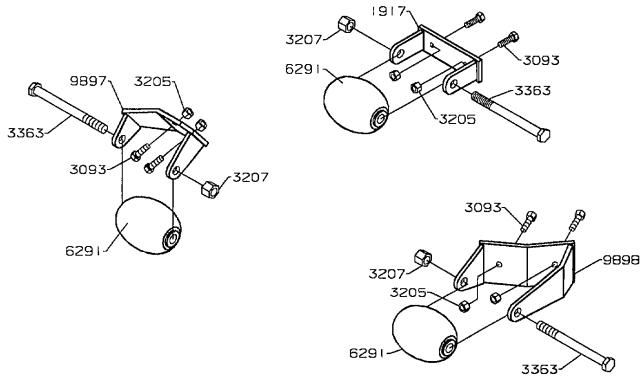

MODEL YEAR 2002

30" GRASS CATCHER

MODEL YEAR 2002

3014 36"/ 42" CLAMSHELL GRASS CATCHER

1.3346 - CLAMSHELL FRONT ASM.

1.3347 - CLAMSHELL REAR ASM.

MODEL YEAR 2002

GRASS CART

**SINGLE WHEEL TO
DUAL WHEEL KIT**

**TRACTION KIT
SINGLE TAIL WHEEL
AND
DUAL TAIL WHEEL**

MODEL YEAR 2002

6023 TAIL WHEEL & TRACTION KITS

MODEL YEAR 2002

MULCHING KITS

36"

42"

60" (8000 SERIES ONLY)

50"

MODEL YEAR 2002

DECK ROLLER KITS

MODEL YEAR 2002

36"/48" 3000/4000/4500/5000 SERIES SNOW BLADE

WIRING ADAPTER
P/N 12651

MODEL YEAR 2002