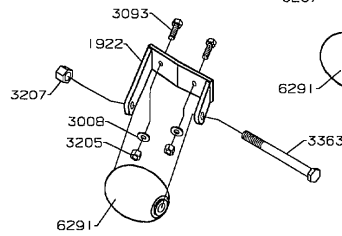

MODEL YEAR 2002

30" GRASS CATCHER

MODEL YEAR 2002

3014 36"/ 42" CLAMSHELL GRASS CATCHER

1.3346 - CLAMSHELL FRONT ASM.

1.3347 - CLAMSHELL REAR ASM.

MODEL YEAR 2002

GRASS CART

**SINGLE WHEEL TO
DUAL WHEEL KIT**

**TRACTION KIT
SINGLE TAIL WHEEL
AND
DUAL TAIL WHEEL**

MODEL YEAR 2002

6023 TAIL WHEEL & TRACTION KITS

MODEL YEAR 2002

MULCHING KITS

36"

42"

60" (8000 SERIES ONLY)

50"

MODEL YEAR 2002

DECK ROLLER KITS

MODEL YEAR 2002

36"/48" 3000/4000/4500/5000 SERIES SNOW BLADE

WIRING ADAPTER
P/N 12651

MODEL YEAR 2002