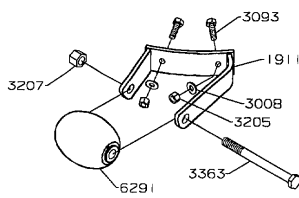

MODEL YEAR 2002

30" GRASS CATCHER

MODEL YEAR 2002

3014 36"/ 42" CLAMSHELL GRASS CATCHER

1.3346 - CLAMSHELL FRONT ASM.

1.3347 - CLAMSHELL REAR ASM.

MODEL YEAR 2002

GRASS CART

**SINGLE WHEEL TO
DUAL WHEEL KIT**

**TRACTION KIT
SINGLE TAIL WHEEL
AND
DUAL TAIL WHEEL**

MODEL YEAR 2002

6023 TAIL WHEEL & TRACTION KITS

MODEL YEAR 2002

MULCHING KITS

36"

42"

60" (8000 SERIES ONLY)

50"

MODEL YEAR 2002

DECK ROLLER KITS

MODEL YEAR 2002

36"/48" 3000/4000/4500/5000 SERIES SNOW BLADE

WIRING ADAPTER
P/N 12651

MODEL YEAR 2002