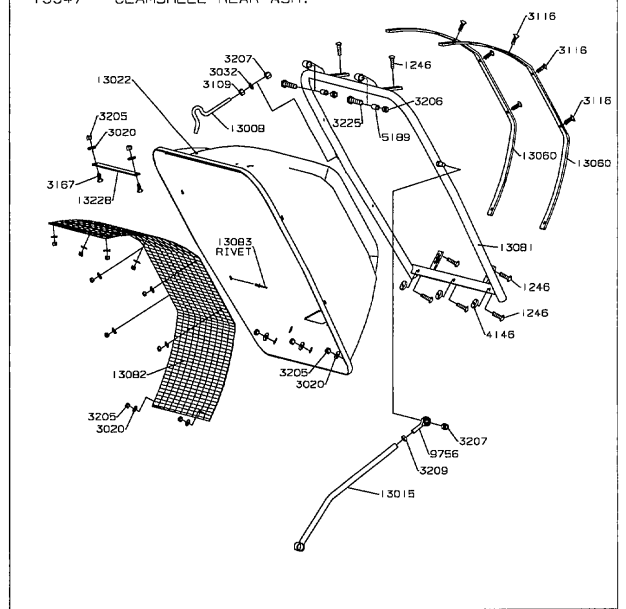

MODEL YEAR 2002

30" GRASS CATCHER

MODEL YEAR 2002

3014 36"/ 42" CLAMSHELL GRASS CATCHER

1.3346 - CLAMSHELL FRONT ASM.

1.3347 - CLAMSHELL REAR ASM.

MODEL YEAR 2002

GRASS CART

**SINGLE WHEEL TO
DUAL WHEEL KIT**

**TRACTION KIT
SINGLE TAIL WHEEL
AND
DUAL TAIL WHEEL**

MODEL YEAR 2002

6023 TAIL WHEEL & TRACTION KITS

MODEL YEAR 2002

MULCHING KITS

36"

42"

60" (8000 SERIES ONLY)

50"

MODEL YEAR 2002

DECK ROLLER KITS

MODEL YEAR 2002

36"/48" 3000/4000/4500/5000 SERIES SNOW BLADE

WIRING ADAPTER
P/N 12651

MODEL YEAR 2002

8000 SERIES SNOW BLADE