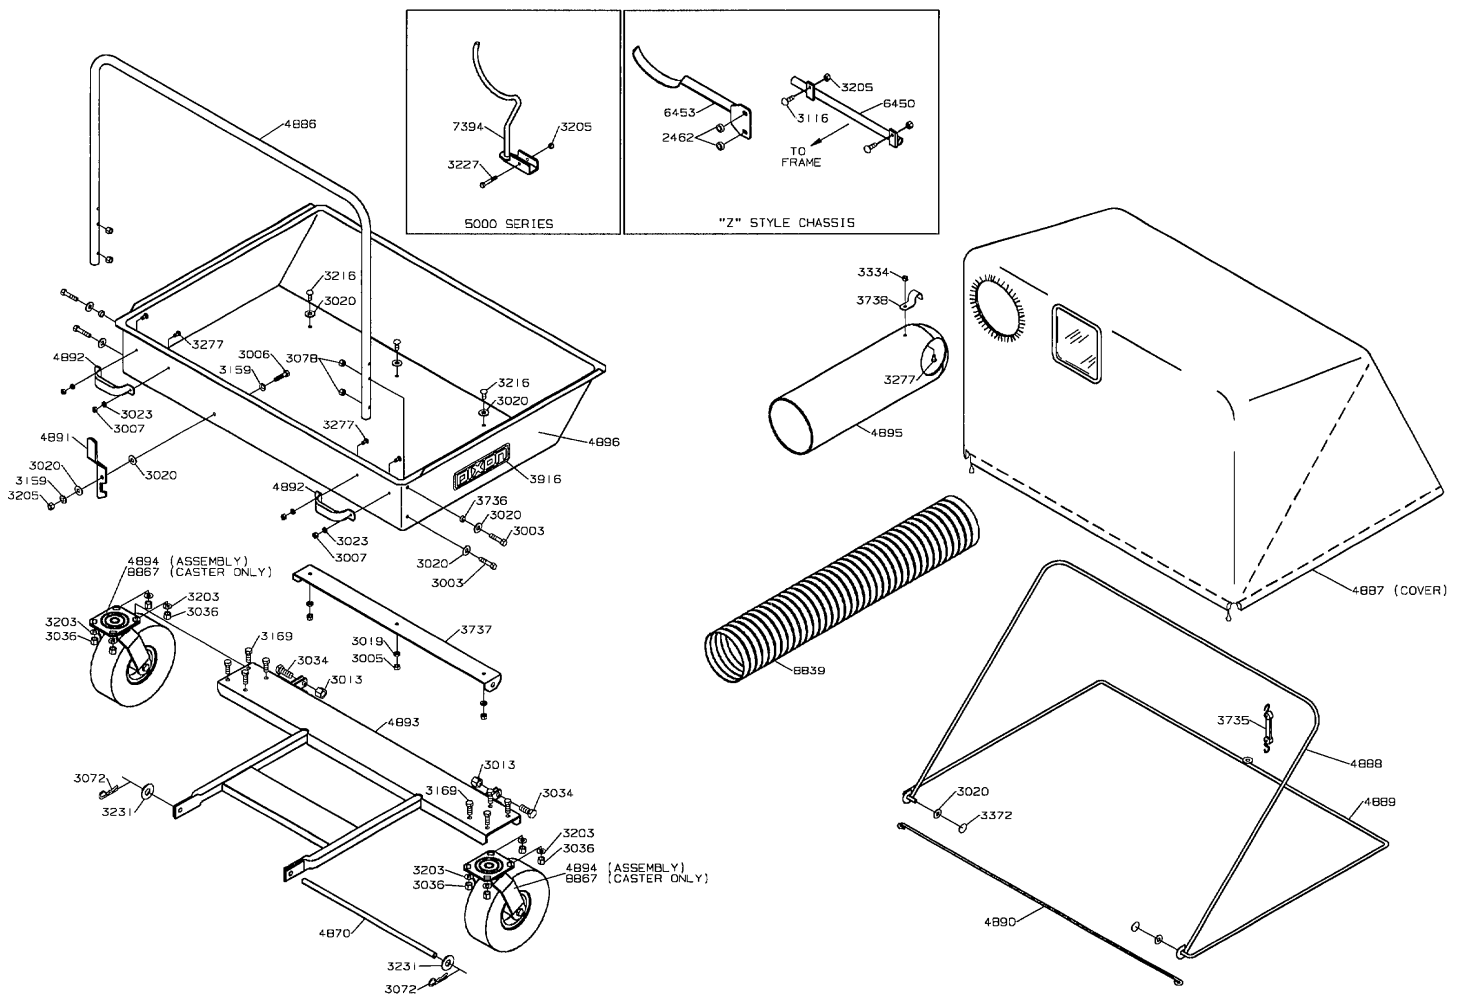

MODEL YEAR 2002

30" GRASS CATCHER

MODEL YEAR 2002

3014 36"/ 42" CLAMSHELL GRASS CATCHER

1.3346 - CLAMSHELL FRONT ASM.

1.3347 - CLAMSHELL REAR ASM.

MODEL YEAR 2002

GRASS CART

**SINGLE WHEEL TO
DUAL WHEEL KIT**

**TRACTION KIT
SINGLE TAIL WHEEL
AND
DUAL TAIL WHEEL**

MODEL YEAR 2002

6023 TAIL WHEEL & TRACTION KITS

MODEL YEAR 2002

MULCHING KITS

36"

42"

60" (8000 SERIES ONLY)

50"

MODEL YEAR 2002

DECK ROLLER KITS

MODEL YEAR 2002

36"/48" 3000/4000/4500/5000 SERIES SNOW BLADE

WIRING ADAPTER
P/N 12651

MODEL YEAR 2002

8000 SERIES SNOW BLADE