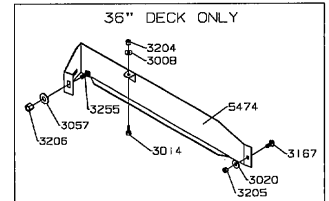

MODEL YEAR 2002

30" GRASS CATCHER

MODEL YEAR 2002

3014 36"/ 42" CLAMSHELL GRASS CATCHER

1.3346 - CLAMSHELL FRONT ASM.

1.3347 - CLAMSHELL REAR ASM.

MODEL YEAR 2002

GRASS CART

**SINGLE WHEEL TO
DUAL WHEEL KIT**

**TRACTION KIT
SINGLE TAIL WHEEL
AND
DUAL TAIL WHEEL**

MODEL YEAR 2002

6023 TAIL WHEEL & TRACTION KITS

MODEL YEAR 2002

MULCHING KITS

36"

42"