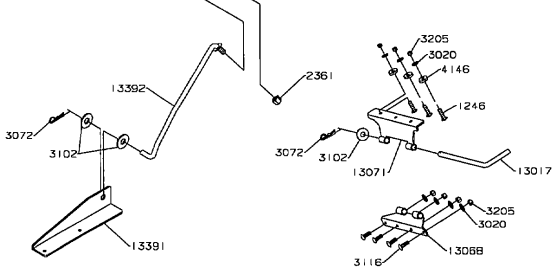

MODEL YEAR 2002

30" GRASS CATCHER

MODEL YEAR 2002

3014 36"/ 42" CLAMSHELL GRASS CATCHER

1.3346 - CLAMSHELL FRONT ASM.

1.3347 - CLAMSHELL REAR ASM.

MODEL YEAR 2002

GRASS CART

**SINGLE WHEEL TO
DUAL WHEEL KIT**

**TRACTION KIT
SINGLE TAIL WHEEL
AND
DUAL TAIL WHEEL**

MODEL YEAR 2002

6023 TAIL WHEEL & TRACTION KITS

MODEL YEAR 2002

MULCHING KITS

36"

42"

60" (8000 SERIES ONLY)

50"

MODEL YEAR 2002

DECK ROLLER KITS

MODEL YEAR 2002

36"/48" 3000/4000/4500/5000 SERIES SNOW BLADE

WIRING ADAPTER
P/N 12651

MODEL YEAR 2002

8000 SERIES SNOW BLADE