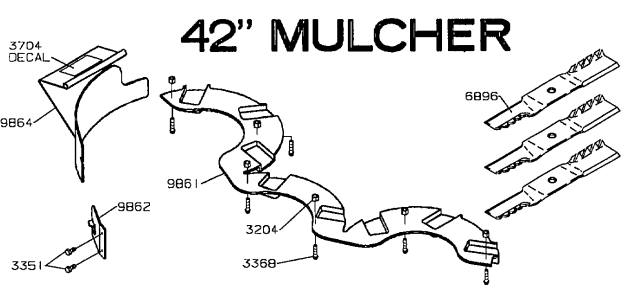

**SINGLE WHEEL TO
DUAL WHEEL KIT**

**TRACTION KIT
SINGLE TAIL WHEEL
AND
DUAL TAIL WHEEL**

MODEL YEAR 2002

6023 TAIL WHEEL & TRACTION KITS

MODEL YEAR 2002

MULCHING KITS

36"

42"

60" (8000 SERIES ONLY)

50"

MODEL YEAR 2002

DECK ROLLER KITS

MODEL YEAR 2002

36"/48" 3000/4000/4500/5000 SERIES SNOW BLADE

WIRING ADAPTER
P/N 12651

MODEL YEAR 2002