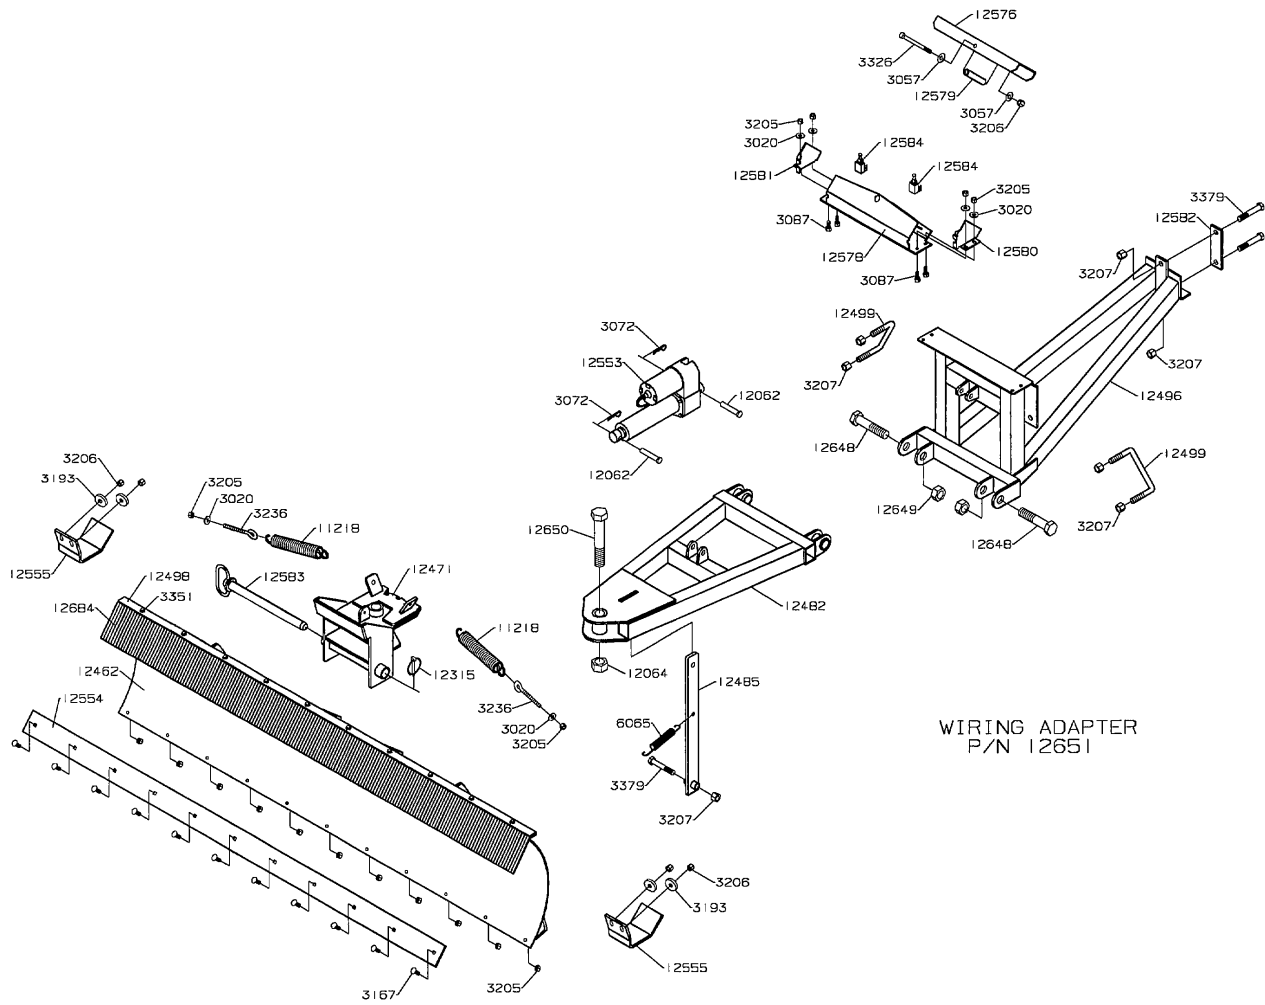

60" (8000 SERIES ONLY)

50"

MODEL YEAR 2002

DECK ROLLER KITS

MODEL YEAR 2002

36"/48" 3000/4000/4500/5000 SERIES SNOW BLADE

WIRING ADAPTER
P/N 12651

MODEL YEAR 2002

8000 SERIES SNOW BLADE