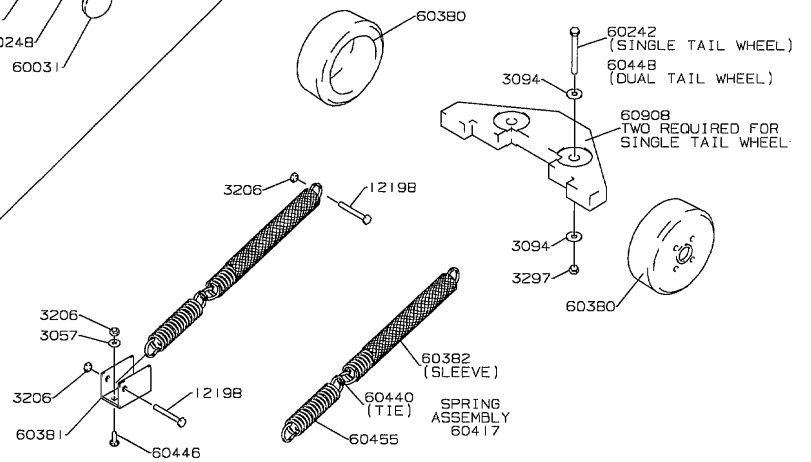

MODEL YEAR 2002

30" GRASS CATCHER

MODEL YEAR 2002

3014 36"/ 42" CLAMSHELL GRASS CATCHER

1.3346 - CLAMSHELL FRONT ASM.

1.3347 - CLAMSHELL REAR ASM.

MODEL YEAR 2002

GRASS CART

**SINGLE WHEEL TO
DUAL WHEEL KIT**

**TRACTION KIT
SINGLE TAIL WHEEL
AND
DUAL TAIL WHEEL**

MODEL YEAR 2002

6023 TAIL WHEEL & TRACTION KITS

MODEL YEAR 2002

MULCHING KITS

36"

42"

60" (8000 SERIES ONLY)

50"

MODEL YEAR 2002

DECK ROLLER KITS

MODEL YEAR 2002

36"/48" 3000/4000/4500/5000 SERIES SNOW BLADE

WIRING ADAPTER
P/N 12651

MODEL YEAR 2002

8000 SERIES SNOW BLADE