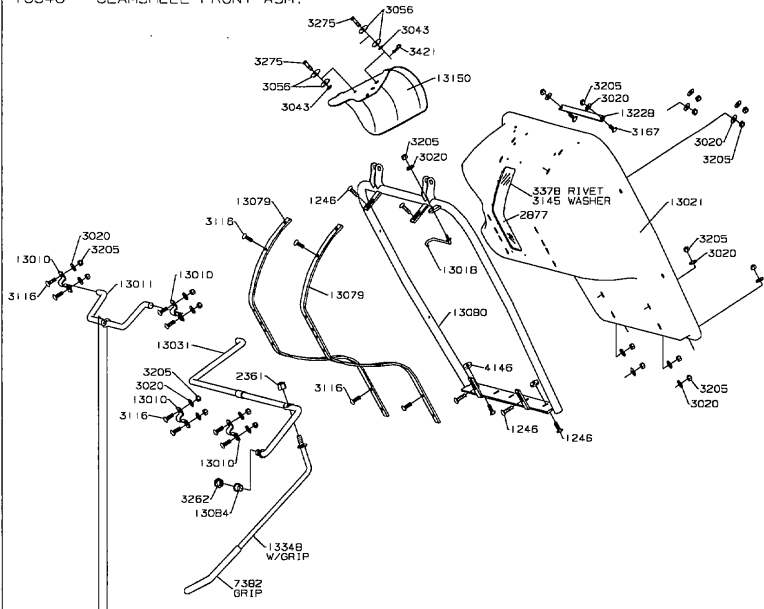

MODEL YEAR 2002

30" GRASS CATCHER

MODEL YEAR 2002

3014 36"/ 42" CLAMSHELL GRASS CATCHER

1.3346 - CLAMSHELL FRONT ASM.

1.3347 - CLAMSHELL REAR ASM.

MODEL YEAR 2002

GRASS CART

**SINGLE WHEEL TO
DUAL WHEEL KIT**

**TRACTION KIT
SINGLE TAIL WHEEL
AND
DUAL TAIL WHEEL**

MODEL YEAR 2002

6023 TAIL WHEEL & TRACTION KITS

MODEL YEAR 2002

MULCHING KITS

36"

42"

60" (8000 SERIES ONLY)

50"

MODEL YEAR 2002

DECK ROLLER KITS

MODEL YEAR 2002

36"/48" 3000/4000/4500/5000 SERIES SNOW BLADE

WIRING ADAPTER
P/N 12651

MODEL YEAR 2002

8000 SERIES SNOW BLADE