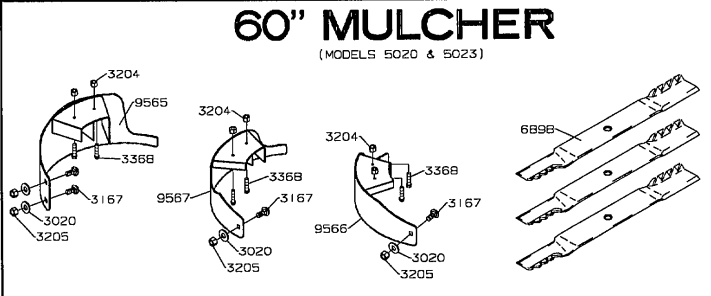

MODEL YEAR 2002

30" GRASS CATCHER

MODEL YEAR 2002

3014 36"/ 42" CLAMSHELL GRASS CATCHER

1.3346 - CLAMSHELL FRONT ASM.

1.3347 - CLAMSHELL REAR ASM.

MODEL YEAR 2002

GRASS CART

**SINGLE WHEEL TO
DUAL WHEEL KIT**

**TRACTION KIT
SINGLE TAIL WHEEL
AND
DUAL TAIL WHEEL**

MODEL YEAR 2002

6023 TAIL WHEEL & TRACTION KITS

MODEL YEAR 2002

MULCHING KITS

36"

42"

60" (8000 SERIES ONLY)

50"

MODEL YEAR 2002

DECK ROLLER KITS

MODEL YEAR 2002

36"/48" 3000/4000/4500/5000 SERIES SNOW BLADE

WIRING ADAPTER
P/N 12651

MODEL YEAR 2002