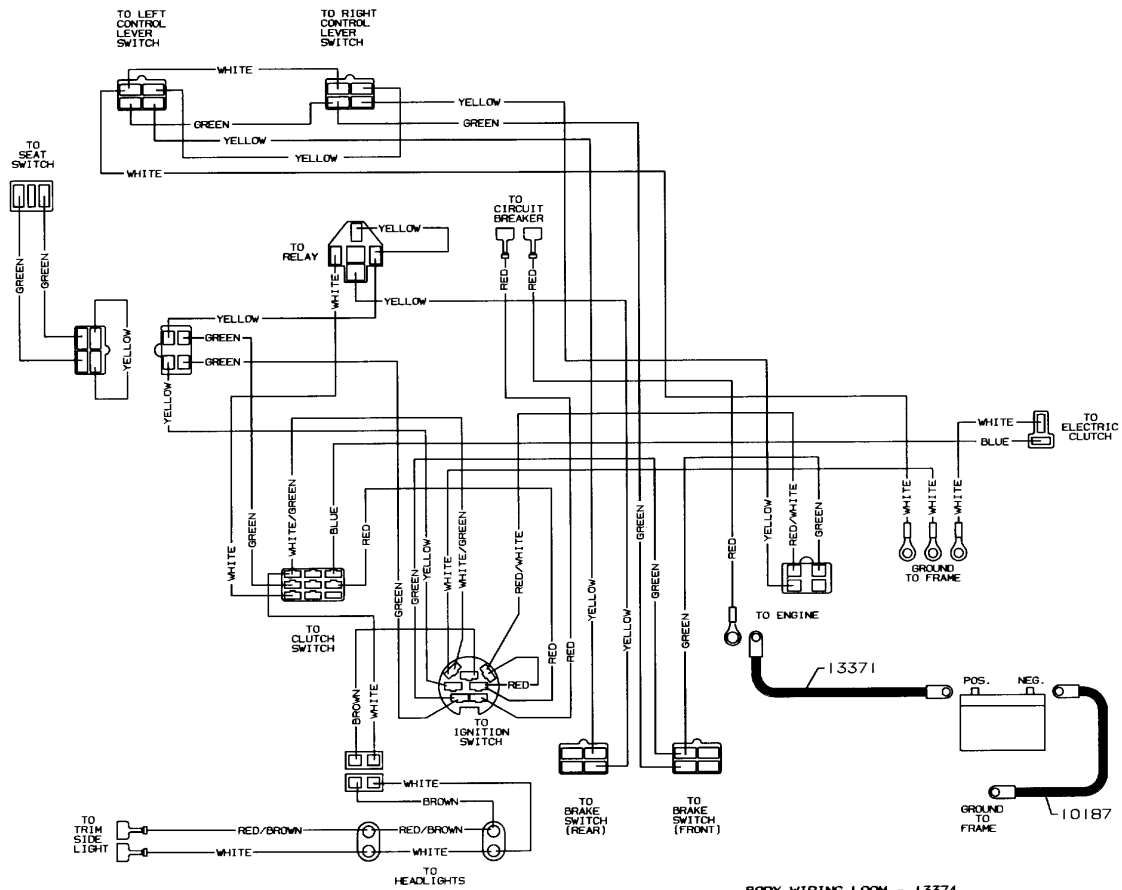

MOWER DECK ASSEMBLY - 675

MODEL YEAR 2003

4500 SERIES 50" MOWER DECK

MODEL YEAR 2003

4500 SERIES BODY

BODY WIRING LOOM - 13374
 HEADLIGHT LOOM - 10107
 BATTERY CABLE - 13371
 BATTERY GROUND CABLE - 10187
 SEAT SWITCH LOOM - 10108

4518K WIRING KIT - 10542

MODEL YEAR 2003

4518K WIRING