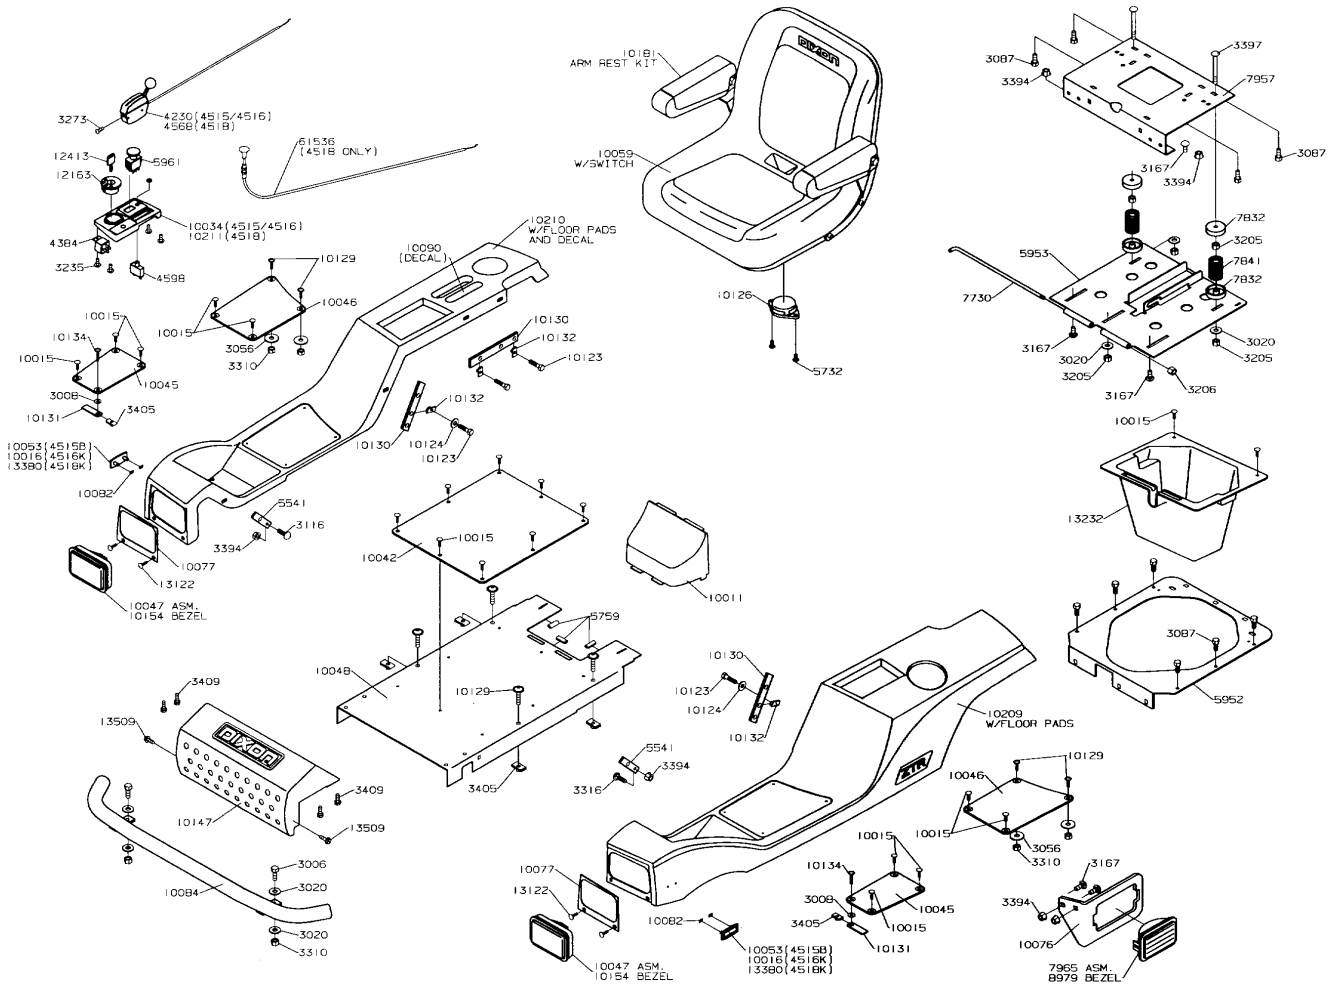

MOWER DECK ASSEMBLY - 675

MODEL YEAR 2003

4500 SERIES 50" MOWER DECK

MODEL YEAR 2003

4500 SERIES BODY

BODY WIRING LOOM - 13374
 HEADLIGHT LOOM - 10107
 BATTERY CABLE - 13371
 BATTERY GROUND CABLE - 10187
 SEAT SWITCH LOOM - 10108

4518K WIRING KIT - 10542

MODEL YEAR 2003

4518K WIRING