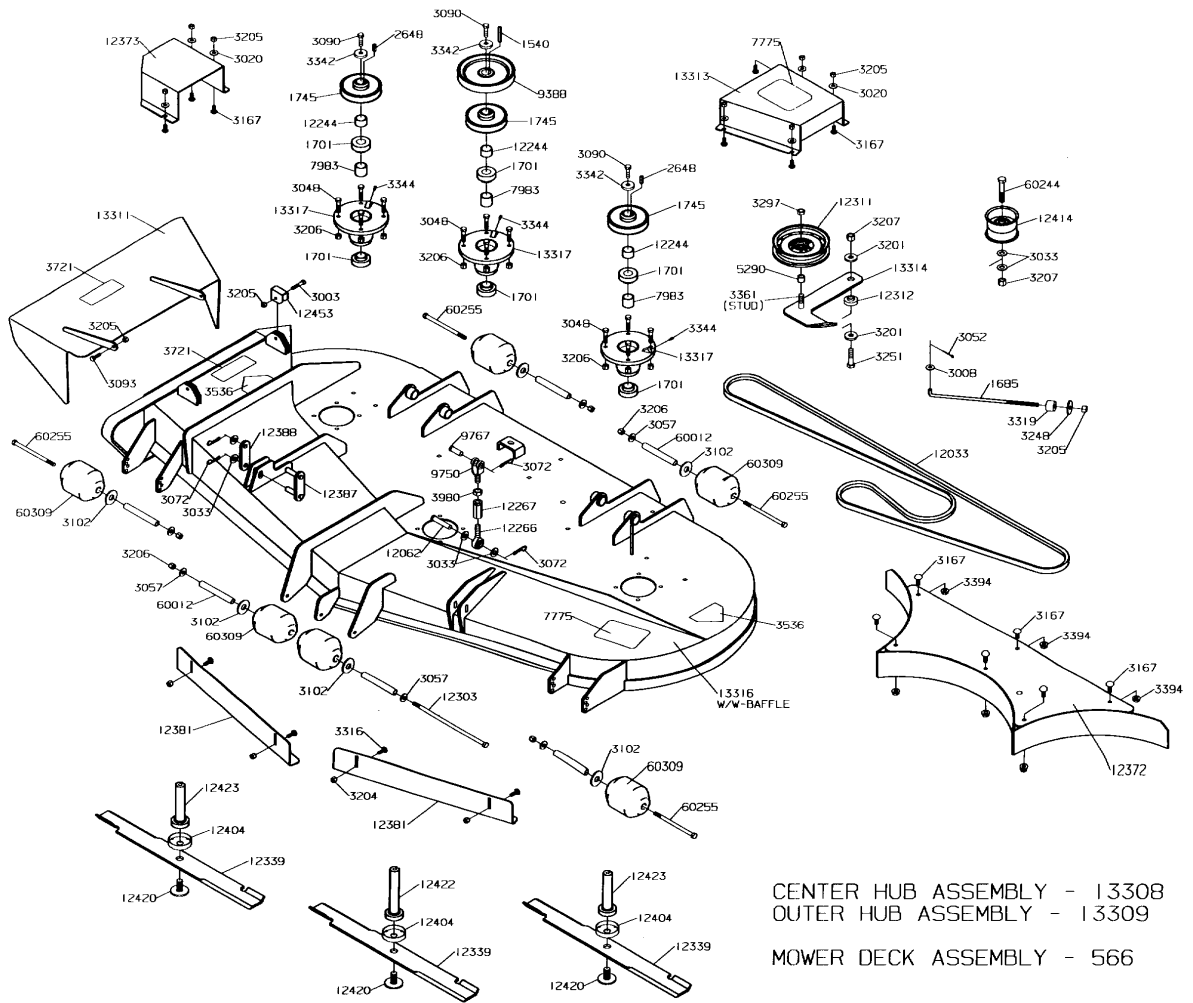

MODEL YEAR 2003

8000 SERIES 60" MOWER DECK

MODEL YEAR 2003

8000 SERIES 72" MOWER DECK

CENTER HUB ASSEMBLY - 13308
OUTER HUB ASSEMBLY - 13309
MOWER DECK ASSEMBLY - 566

WIRE LOOM
P/N 12162

MODEL YEAR 2003

8025 WIRING