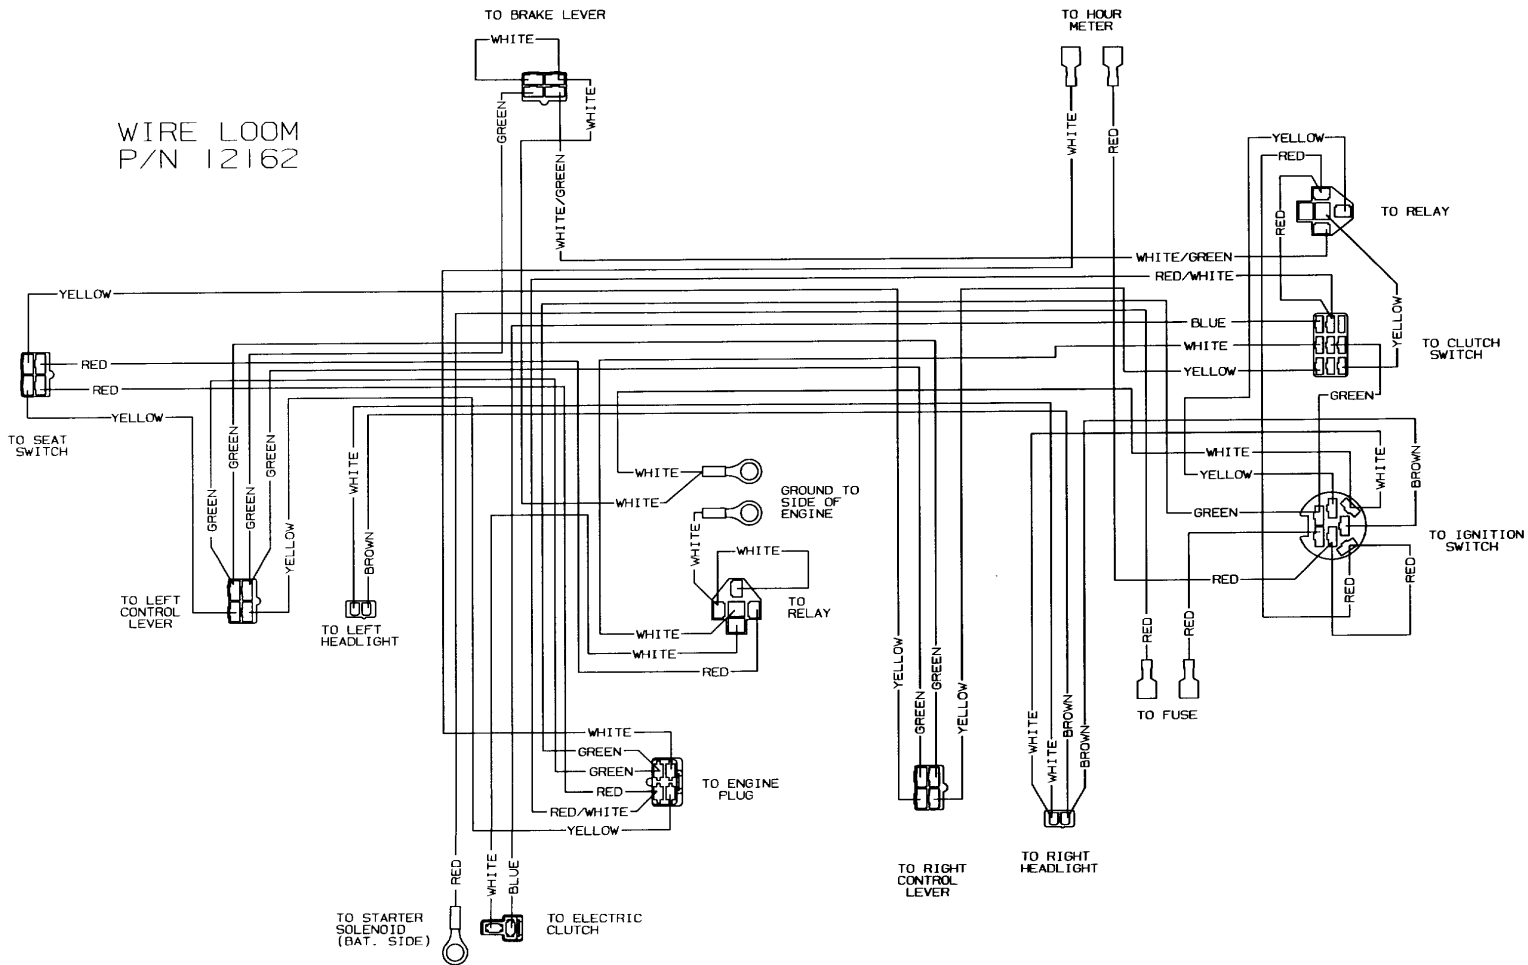

MODEL YEAR 2003

8000 SERIES 60" MOWER DECK

MODEL YEAR 2003

8000 SERIES 72" MOWER DECK

CENTER HUB ASSEMBLY - 13308
OUTER HUB ASSEMBLY - 13309
MOWER DECK ASSEMBLY - 566

WIRE LOOM
P/N 12162

MODEL YEAR 2003

8025 WIRING