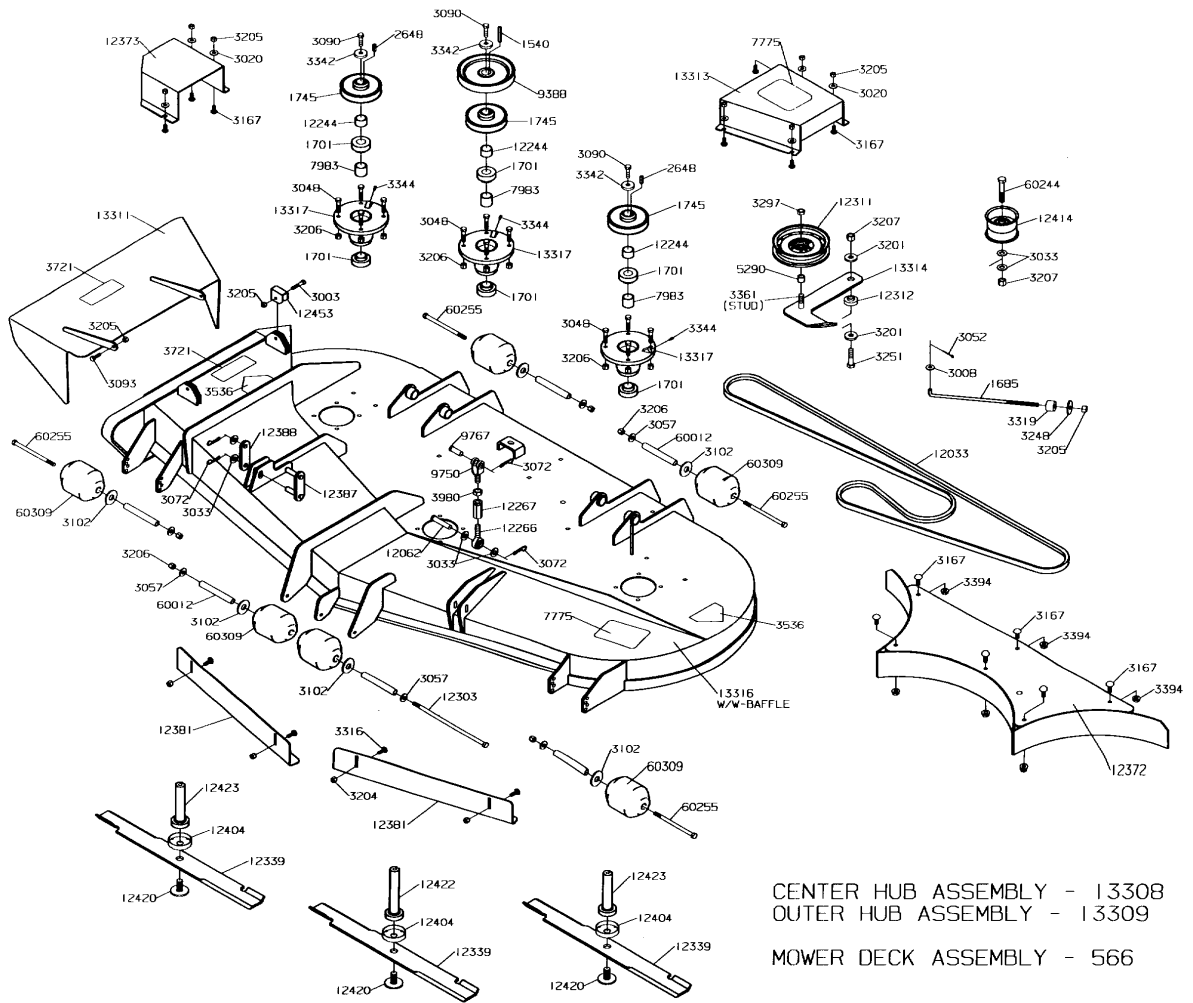

MODEL YEAR 2003

8000 SERIES 72" MOWER DECK

CENTER HUB ASSEMBLY - 13308
OUTER HUB ASSEMBLY - 13309
MOWER DECK ASSEMBLY - 566