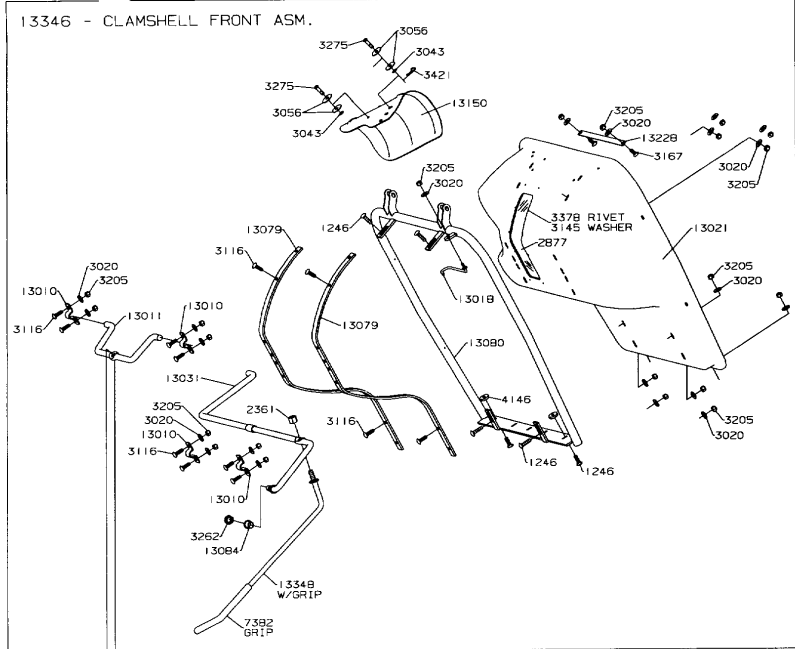

P/N 699

MODEL YEAR 2003

4518K CLAMSHELL GRASS CATCHER