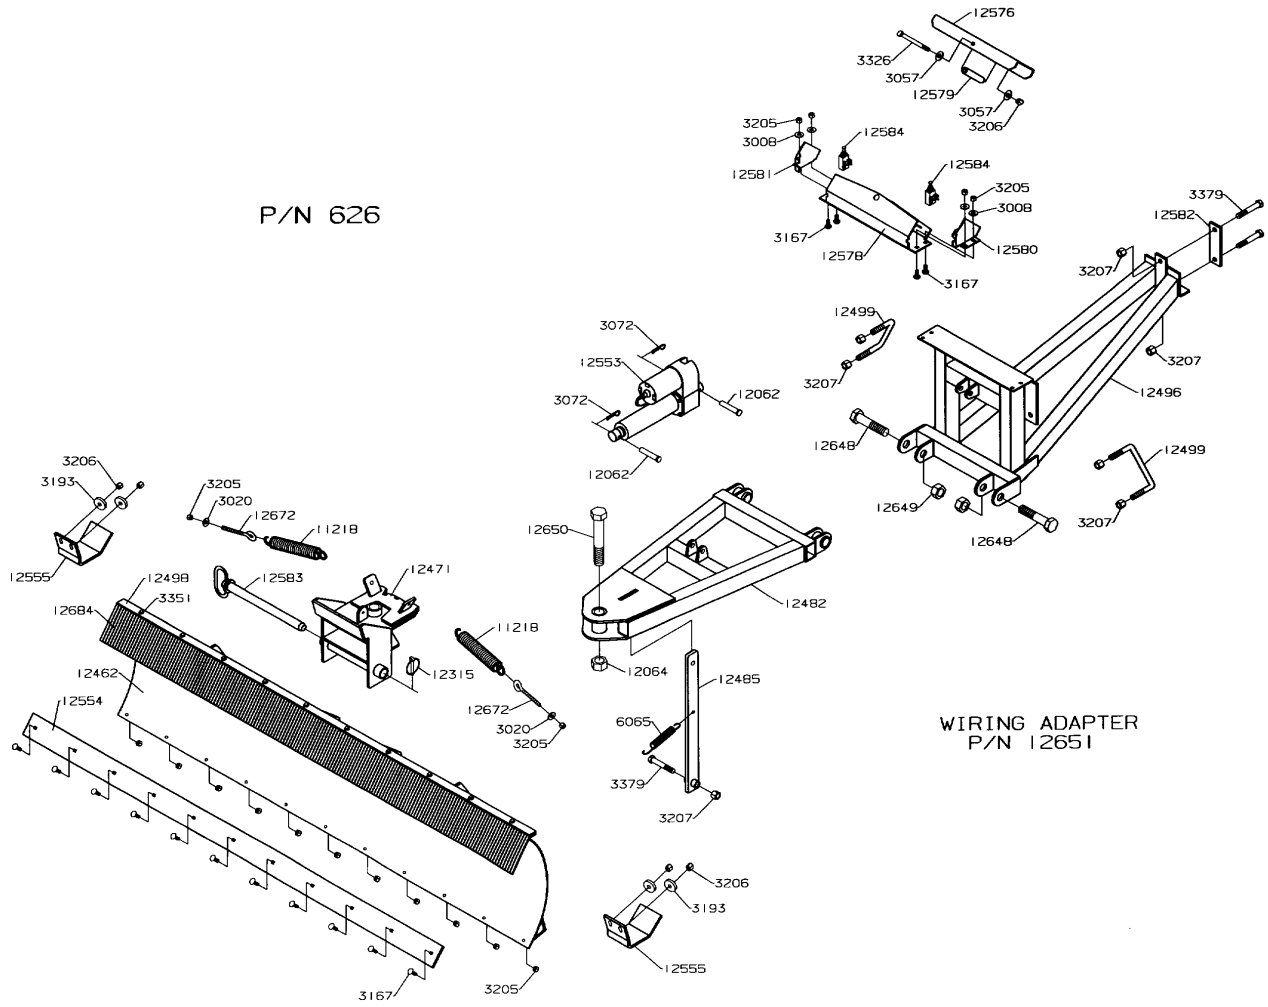

50" P/N 8947

60" P/N 12646
(7500 & 8000 SERIES)

36" - P/N 89
 48" - P/N 156

MODEL YEAR 2003

36"/48" SNOW BLADE

MODEL YEAR 2003

7500 SERIES SNOW BLADE

P/N 654

P/N 626

WIRING ADAPTER
P/N 12651

MODEL YEAR 2003

8000 SERIES SNOW BLADE

MODEL YEAR 2003

BROOM