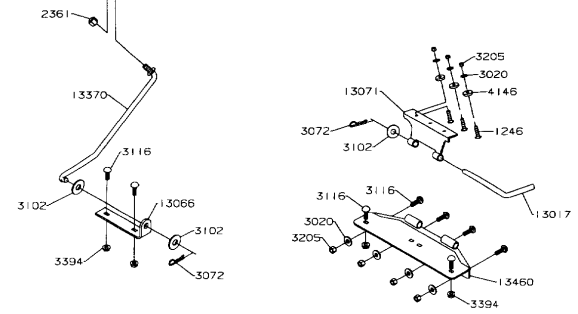

P/N 699

MODEL YEAR 2003

4518K CLAMSHELL GRASS CATCHER