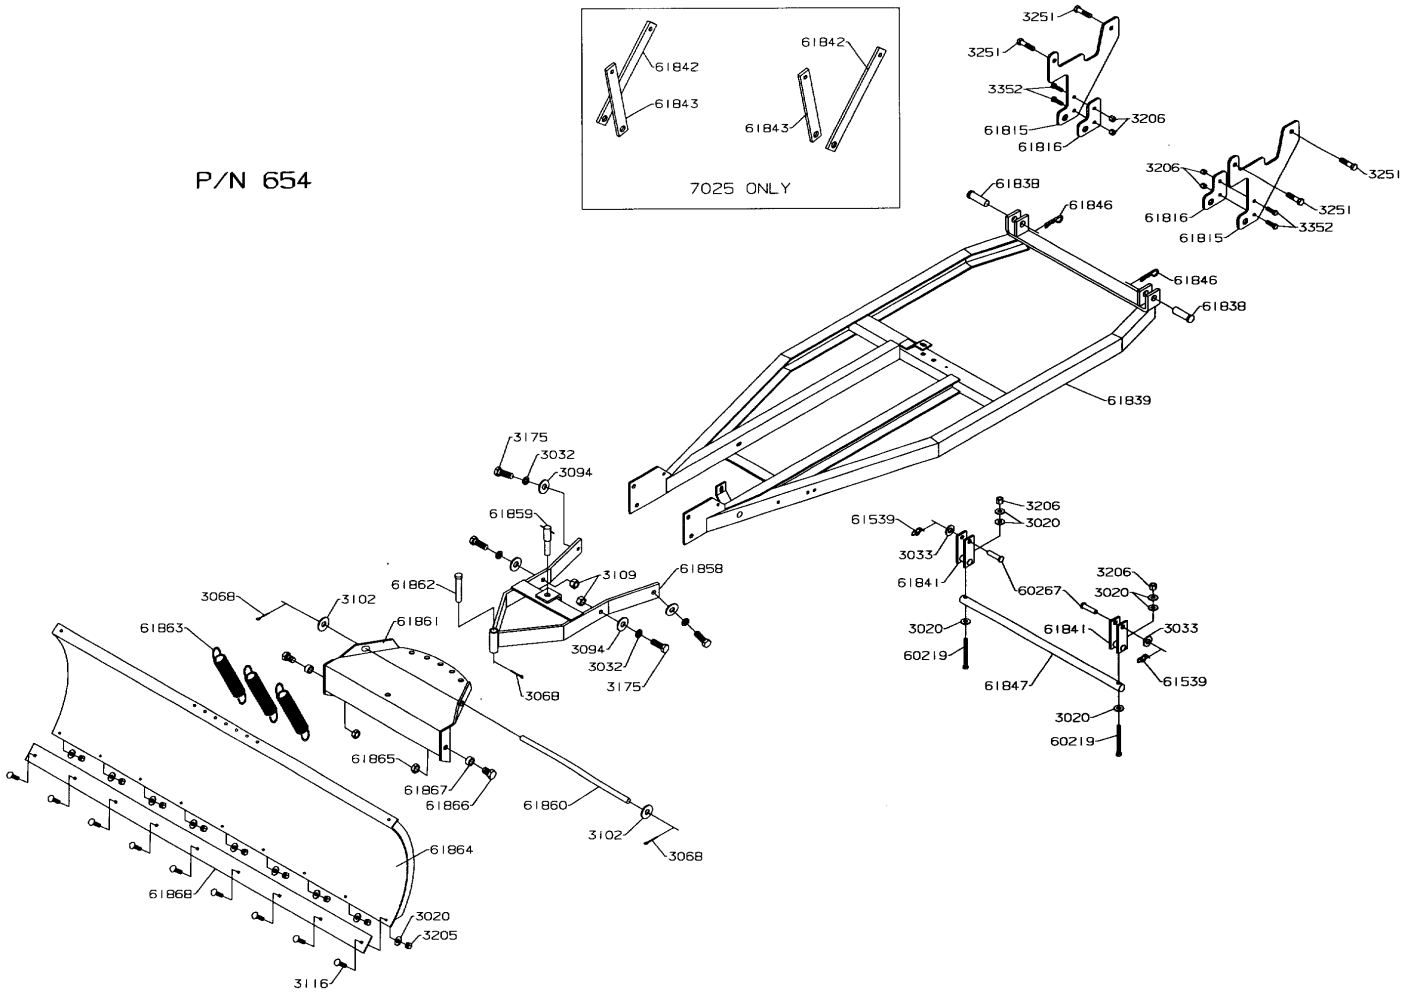

50" P/N 8947

60" P/N 12646
(7500 & 8000 SERIES)

36" - P/N 89
 48" - P/N 156

MODEL YEAR 2003

36"/48" SNOW BLADE

MODEL YEAR 2003

7500 SERIES SNOW BLADE

P/N 654

P/N 626

WIRING ADAPTER
P/N 12651

MODEL YEAR 2003

8000 SERIES SNOW BLADE

MODEL YEAR 2003

BROOM