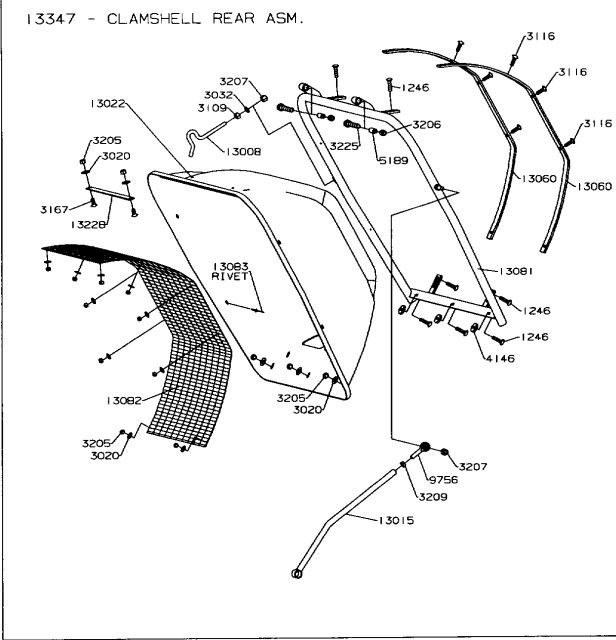

MODEL YEAR 2003

3303/3304 30" GRASS CATCHER

MODEL YEAR 2003

3363 36" BLOWER/BAGGER

P/N 676

MODEL YEAR 2003

3363 36" CLAMSHELL GRASS CATCHER

MODEL YEAR 2003

4423/4515B/4516K 42" BLOWER/BAGGER

MODEL YEAR 2003

4518K 50" BLOWER/BAGGER

P/N 699

MODEL YEAR 2003

4518K CLAMSHELL GRASS CATCHER

MODEL YEAR 2003

5000 SERIES CLAMSHELL GRASS CATCHER

MODEL YEAR 2003

GRASS CART

MODEL YEAR 2003

7525 GRASS CATCHER

MODEL YEAR 2003

ROLLER KITS

36" P/N 8426

42" P/N 8463

50" P/N 8947

60" P/N 12646
(7500 & 8000 SERIES)

36" - P/N 89
 48" - P/N 156

MODEL YEAR 2003

36"/48" SNOW BLADE

MODEL YEAR 2003

7500 SERIES SNOW BLADE

P/N 654