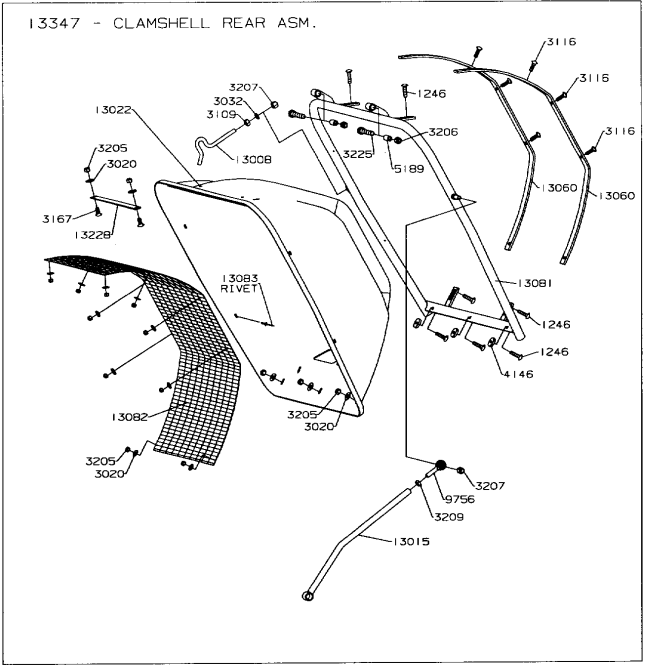

4423/4515B/4516K 42" BLOWER/BAGGER

MODEL YEAR 2003

4518K 50" BLOWER/BAGGER

P/N 699

MODEL YEAR 2003

4518K CLAMSHELL GRASS CATCHER

MODEL YEAR 2003

5000 SERIES CLAMSHELL GRASS CATCHER

50" P/N 8947

60" P/N 12646
(7500 & 8000 SERIES)

36" - P/N 89
 48" - P/N 156

MODEL YEAR 2003

36"/48" SNOW BLADE

MODEL YEAR 2003

7500 SERIES SNOW BLADE

P/N 654