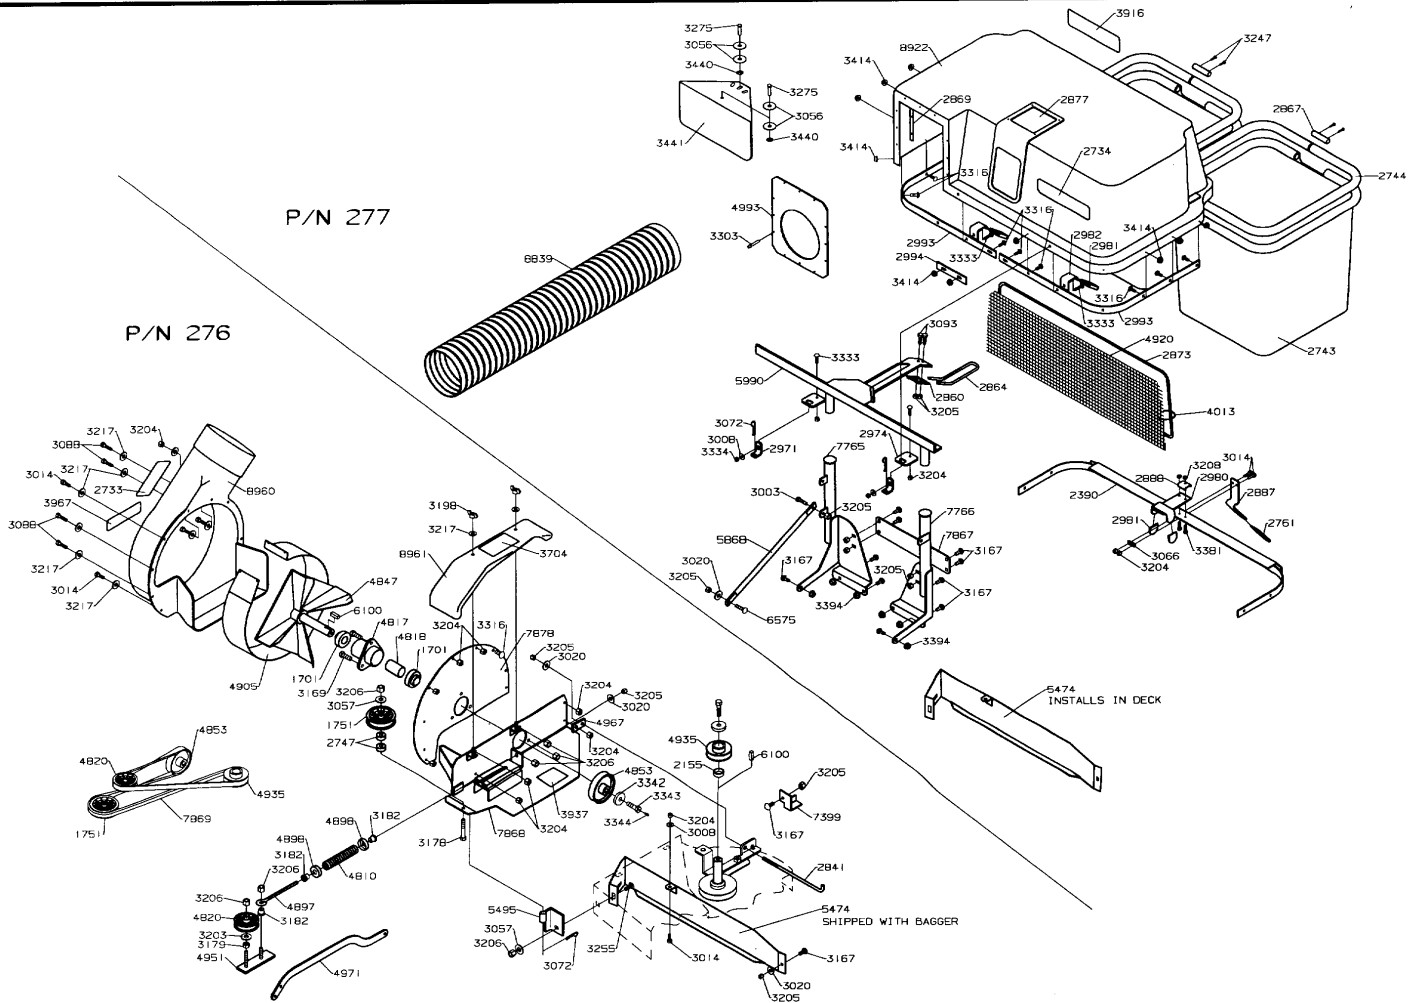

MODEL YEAR 2003

3303/3304 30" GRASS CATCHER

MODEL YEAR 2003

3363 36" BLOWER/BAGGER

P/N 676

MODEL YEAR 2003

3363 36" CLAMSHELL GRASS CATCHER

MODEL YEAR 2003

MODEL YEAR 2003

GRASS CART

MODEL YEAR 2003

7525 GRASS CATCHER

MODEL YEAR 2003

ROLLER KITS

36" P/N 8426

42" P/N 8463

50" P/N 8947

60" P/N 12646
(7500 & 8000 SERIES)

36" - P/N 89
 48" - P/N 156

MODEL YEAR 2003

36"/48" SNOW BLADE

MODEL YEAR 2003

7500 SERIES SNOW BLADE

P/N 654

P/N 626

WIRING ADAPTER
P/N 12651

MODEL YEAR 2003

8000 SERIES SNOW BLADE

MODEL YEAR 2003

BROOM