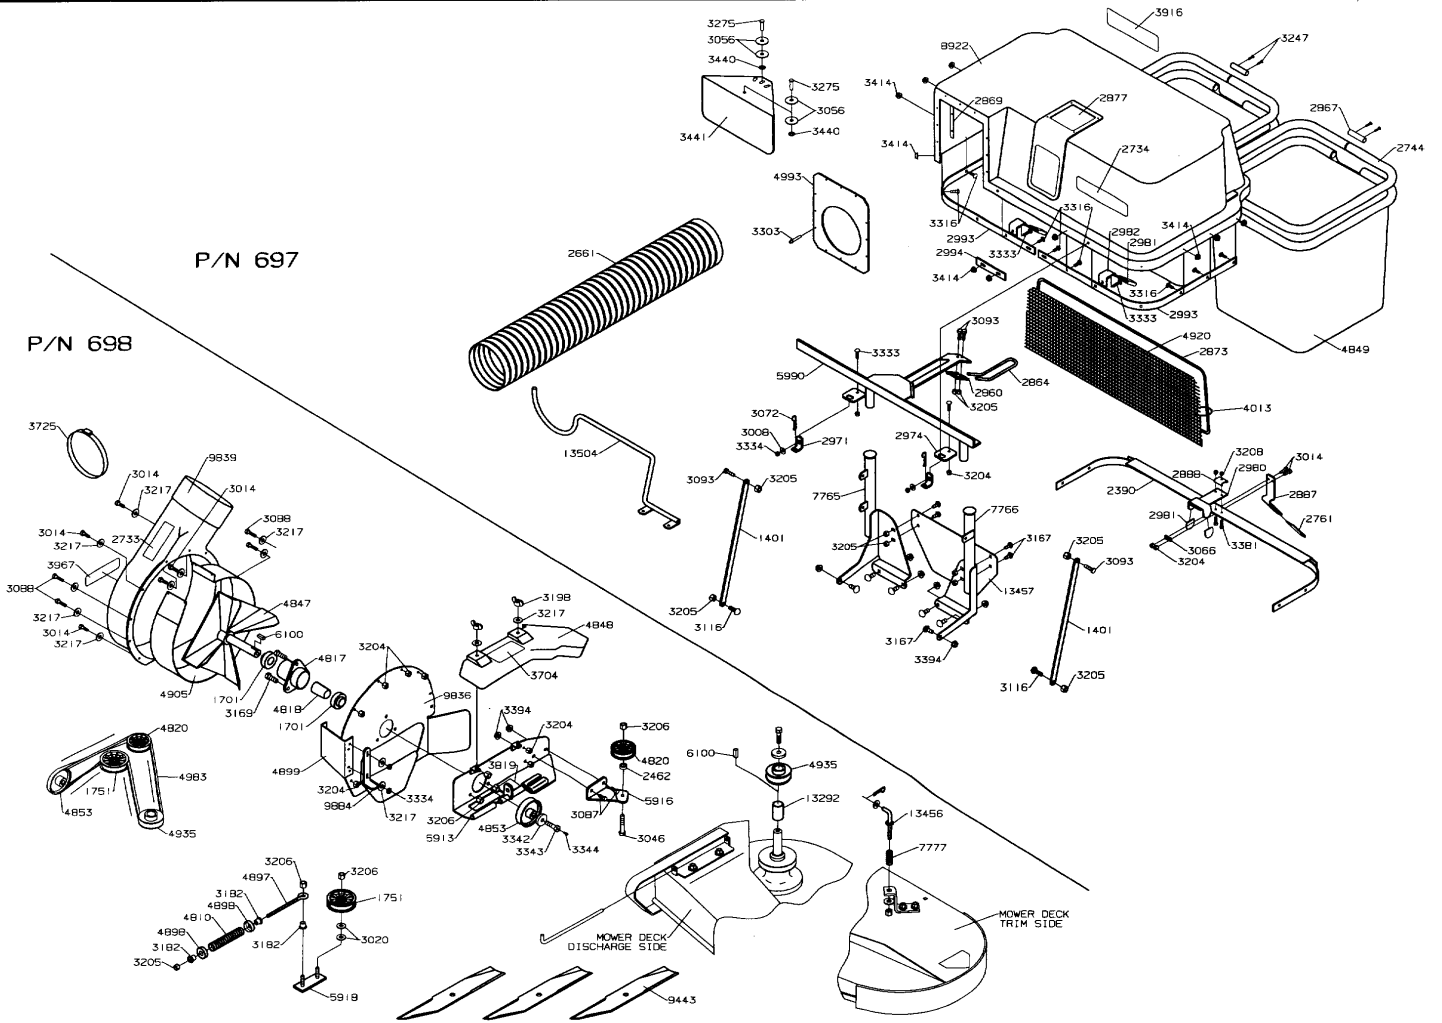

MODEL YEAR 2003

4518K 50" BLOWER/BAGGER