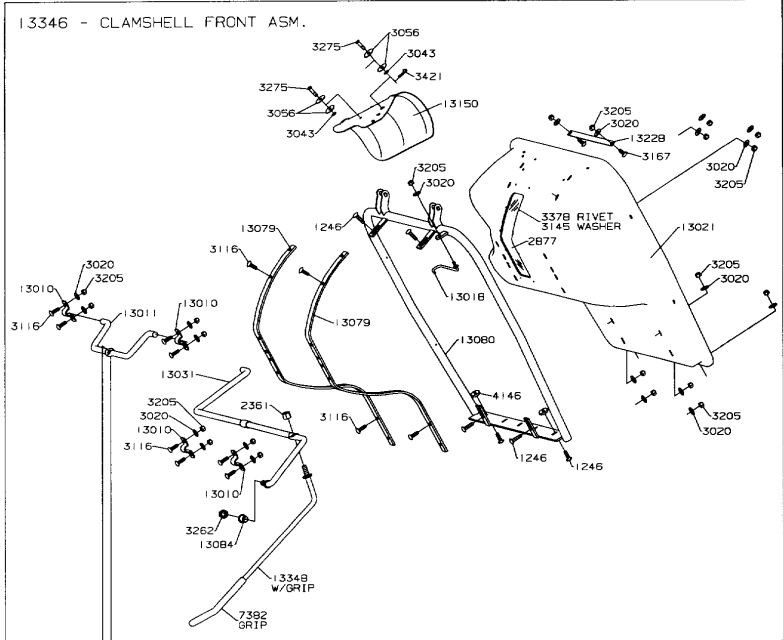

MODEL YEAR 2003

3303/3304 30" GRASS CATCHER

MODEL YEAR 2003

3363 36" BLOWER/BAGGER

P/N 676

MODEL YEAR 2003

3363 36" CLAMSHELL GRASS CATCHER

MODEL YEAR 2003

MODEL YEAR 2003

GRASS CART

MODEL YEAR 2003

7525 GRASS CATCHER

MODEL YEAR 2003

ROLLER KITS

36" P/N 8426

42" P/N 8463

50" P/N 8947

60" P/N 12646
(7500 & 8000 SERIES)

36" - P/N 89
 48" - P/N 156

MODEL YEAR 2003

36"/48" SNOW BLADE

MODEL YEAR 2003

7500 SERIES SNOW BLADE

P/N 654

P/N 626

WIRING ADAPTER
P/N 12651

MODEL YEAR 2003

8000 SERIES SNOW BLADE

MODEL YEAR 2003

BROOM