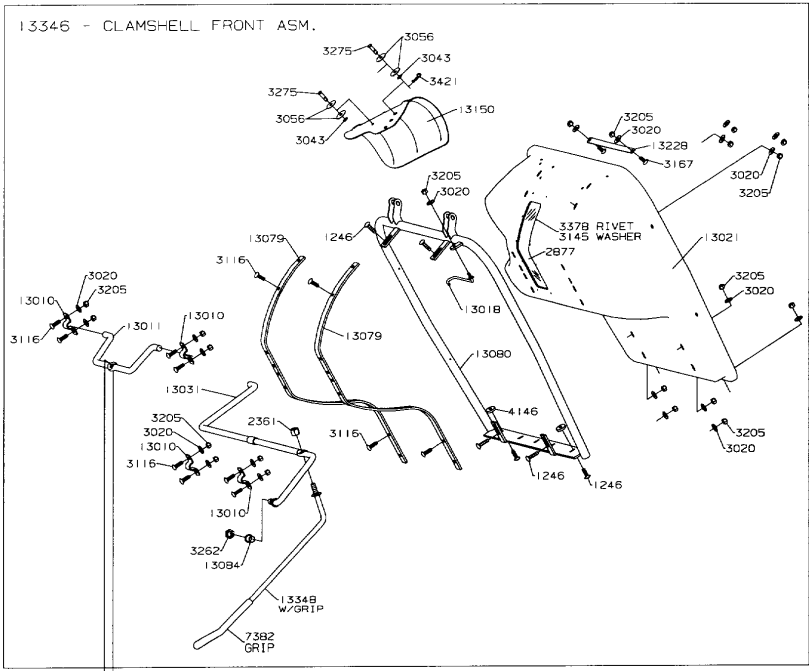

4423/4515B/4516K 42" BLOWER/BAGGER

MODEL YEAR 2003

4518K 50" BLOWER/BAGGER

P/N 699

MODEL YEAR 2003

4518K CLAMSHELL GRASS CATCHER

MODEL YEAR 2003

5000 SERIES CLAMSHELL GRASS CATCHER

MODEL YEAR 2003

GRASS CART

MODEL YEAR 2003

7525 GRASS CATCHER

MODEL YEAR 2003

ROLLER KITS

36" P/N 8426

42" P/N 8463

50" P/N 8947

60" P/N 12646
(7500 & 8000 SERIES)

36" - P/N 89
 48" - P/N 156

MODEL YEAR 2003

36"/48" SNOW BLADE

MODEL YEAR 2003

7500 SERIES SNOW BLADE

P/N 654

P/N 626

WIRING ADAPTER
P/N 12651

MODEL YEAR 2003

8000 SERIES SNOW BLADE

MODEL YEAR 2003

BROOM