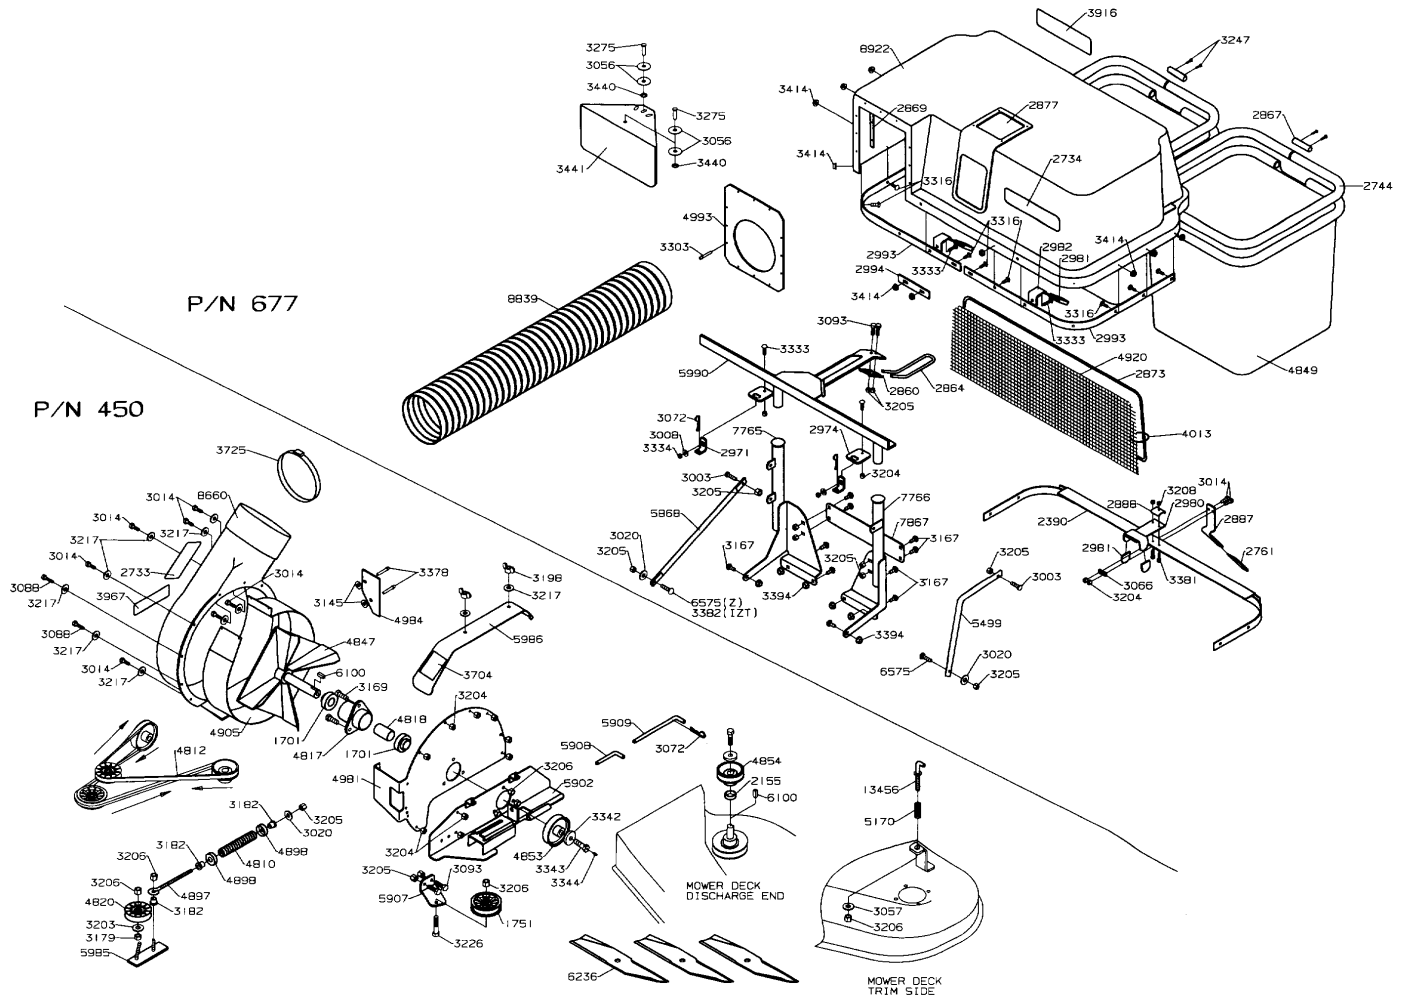

MODEL YEAR 2003

3303/3304 30" GRASS CATCHER

MODEL YEAR 2003

3363 36" BLOWER/BAGGER

P/N 676

MODEL YEAR 2003

3363 36" CLAMSHELL GRASS CATCHER

MODEL YEAR 2003

MODEL YEAR 2003

GRASS CART

MODEL YEAR 2003

7525 GRASS CATCHER

MODEL YEAR 2003

ROLLER KITS

36" P/N 8426

42" P/N 8463

50" P/N 8947

60" P/N 12646
(7500 & 8000 SERIES)

36" - P/N 89
 48" - P/N 156

MODEL YEAR 2003

36"/48" SNOW BLADE

MODEL YEAR 2003

7500 SERIES SNOW BLADE

P/N 654

P/N 626

WIRING ADAPTER
P/N 12651

MODEL YEAR 2003

8000 SERIES SNOW BLADE

MODEL YEAR 2003

BROOM