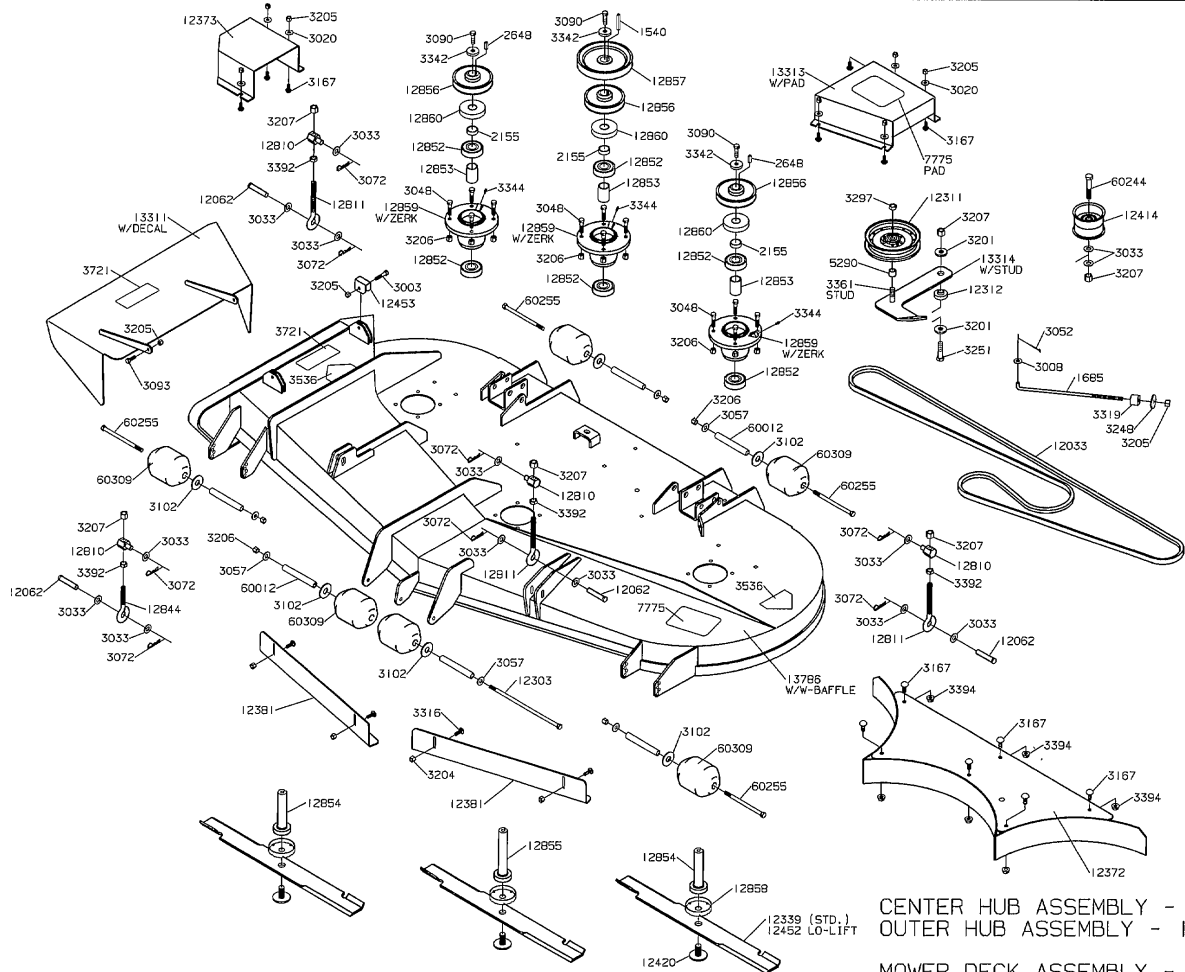

CENTER HUB ASSEMBLY - 13308
 OUTER HUB ASSEMBLY - 13309
 MOWER DECK ASSEMBLY - 801

MODEL YEAR 2004

2700 60" MOWER DECK

MODEL YEAR 2004

2700 72" MOWER DECK

CENTER HUB ASSEMBLY - 13308
OUTER HUB ASSEMBLY - 13309
MOWER DECK ASSEMBLY - 802